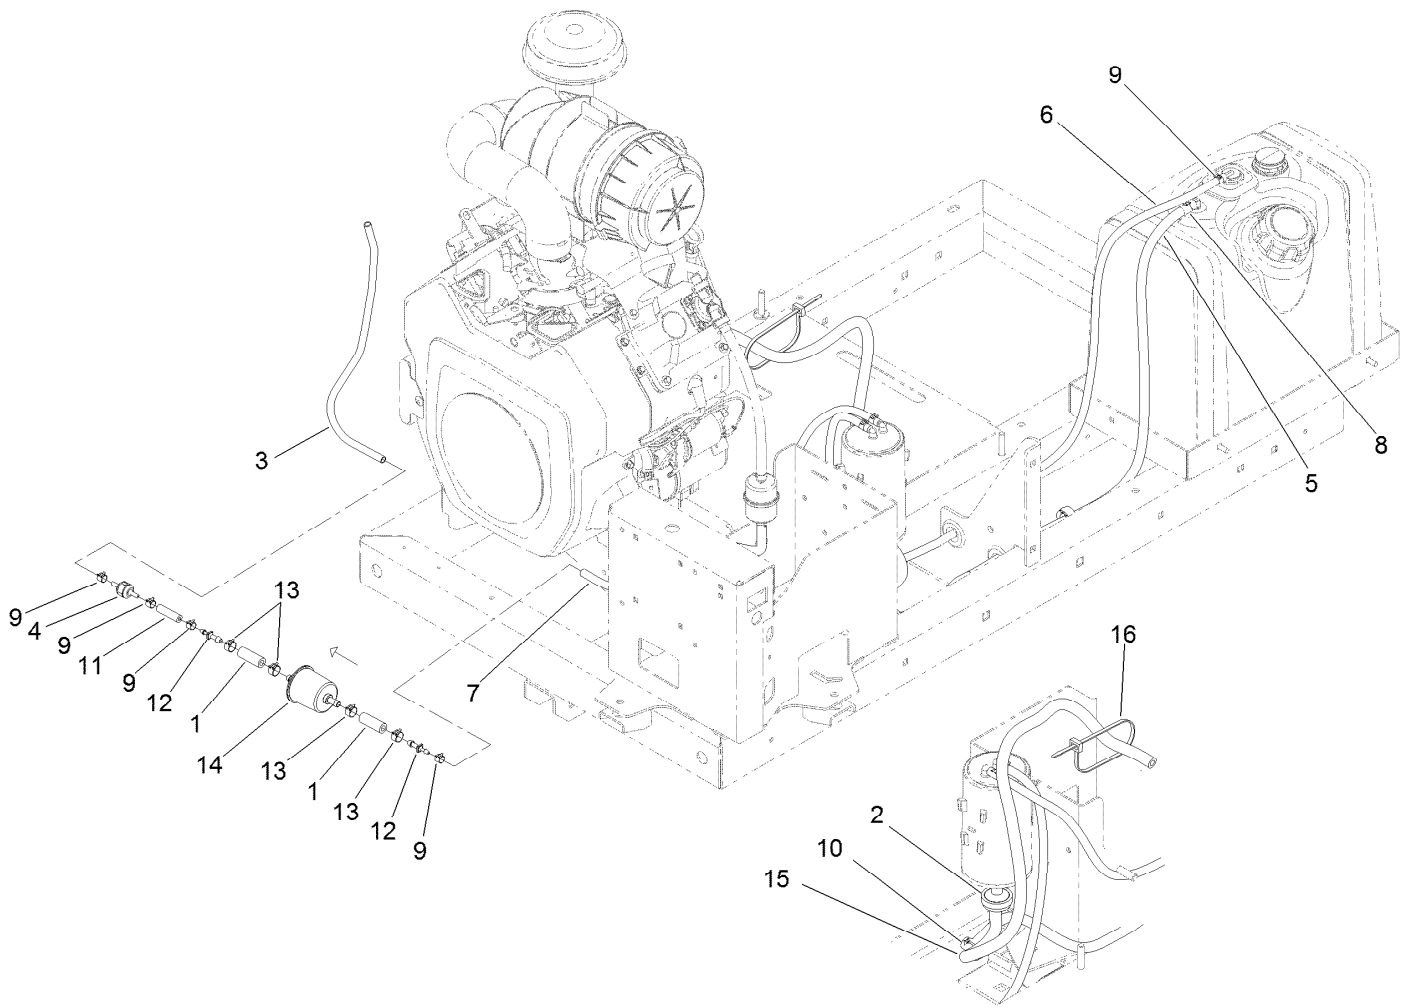

Fuel Delivery Assembly

Ref.	Part Number	Qty.	Description
1	106-5317	3	Hose-Fuel
2	115-7854	1	Filter-Fuel, Inline
3	119-8150	1	Hose-Fuel
4	133-8499	1	Valve-Check, Vacuum
5	107-9298	1	Hose-Fuel
6	119-6073	1	Hose-Fuel
7	110-3254	1	Hose-Fuel
8	2412-98	2	Clamp-Hose

Ref.	Part Number	Qty.	Description
9	2412-80	5	Clamp-Hose
10	32180-030	6	Clip-Tie
11	119-8561	1	Hose-Fuel
12	106-8150	2	Fitting-Straight
13	92-2379	4	Clamp-Hose
14	120-2235	1	Filter-Fuel
15	110-4109	1	Hose-Fuel
16	3290-378	1	Tie-Cable