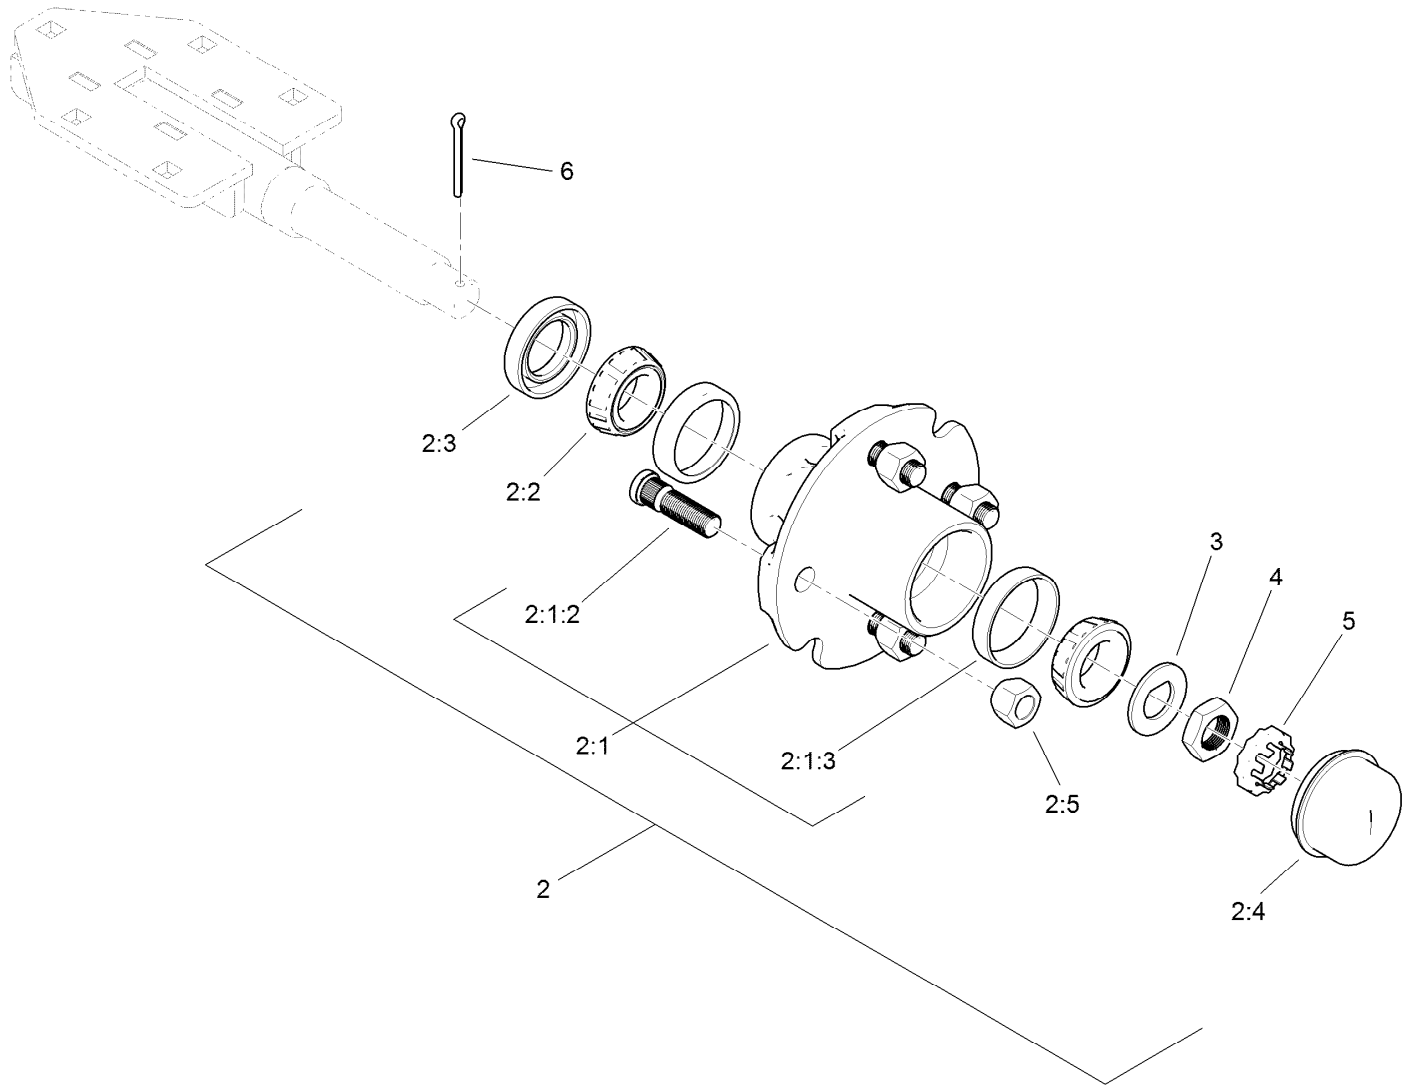

Hub and Axle Assembly No. 117-8255

<i>Ref.</i>	<i>Part Number</i>	<i>Qty.</i>	<i>Description</i>
2	117-5115	2	Hub And Bearing ASM
2:1	117-8251	1	Hub ASM
2:1:2	114-3918	4	Stud-Wheel
2:1:3	254-72	2	Bearing-Cup, Tapered
2:2	254-94	2	Bearing-Cone, Tapered
2:3	112-1690	1	Seal-Oil
2:4	241-119	1	Cap-Dust
2:5	242-50	4	Nut-Lug
3	117-8259	1	Washer-Spindle
4	117-8260	1	Nut
5	93-0307	1	Nut-Lock, Retainer
6	3272-18	1	Pin-Cotter