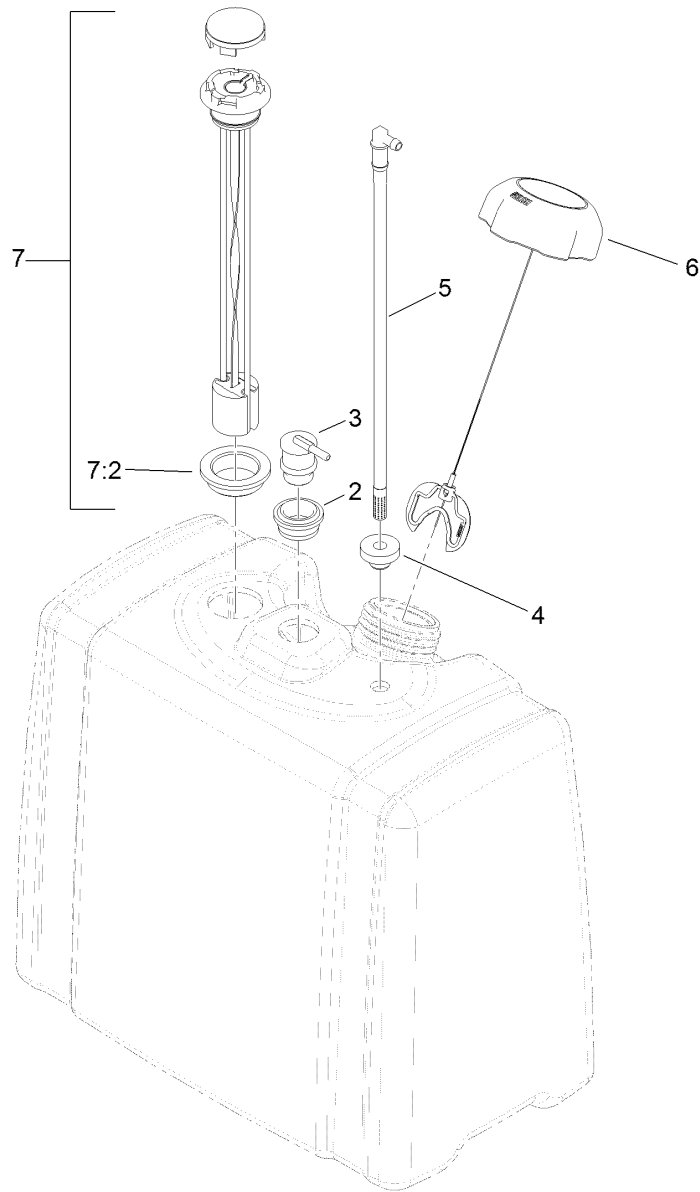

Fuel Tank Assembly No. 115-9048

<i>Ref.</i>	<i>Part Number</i>	<i>Qty.</i>	<i>Description</i>
2	114-0284	1	Grommet
3	114-0285	1	Valve-Rollover
4	46-6560	1	Bushing
5	115-9044	1	Pipe-Stand
6	137-4127	1	Cap-Fuel
7	119-0509	1	Gauge ASM
7:2	119-0508	1	Seal