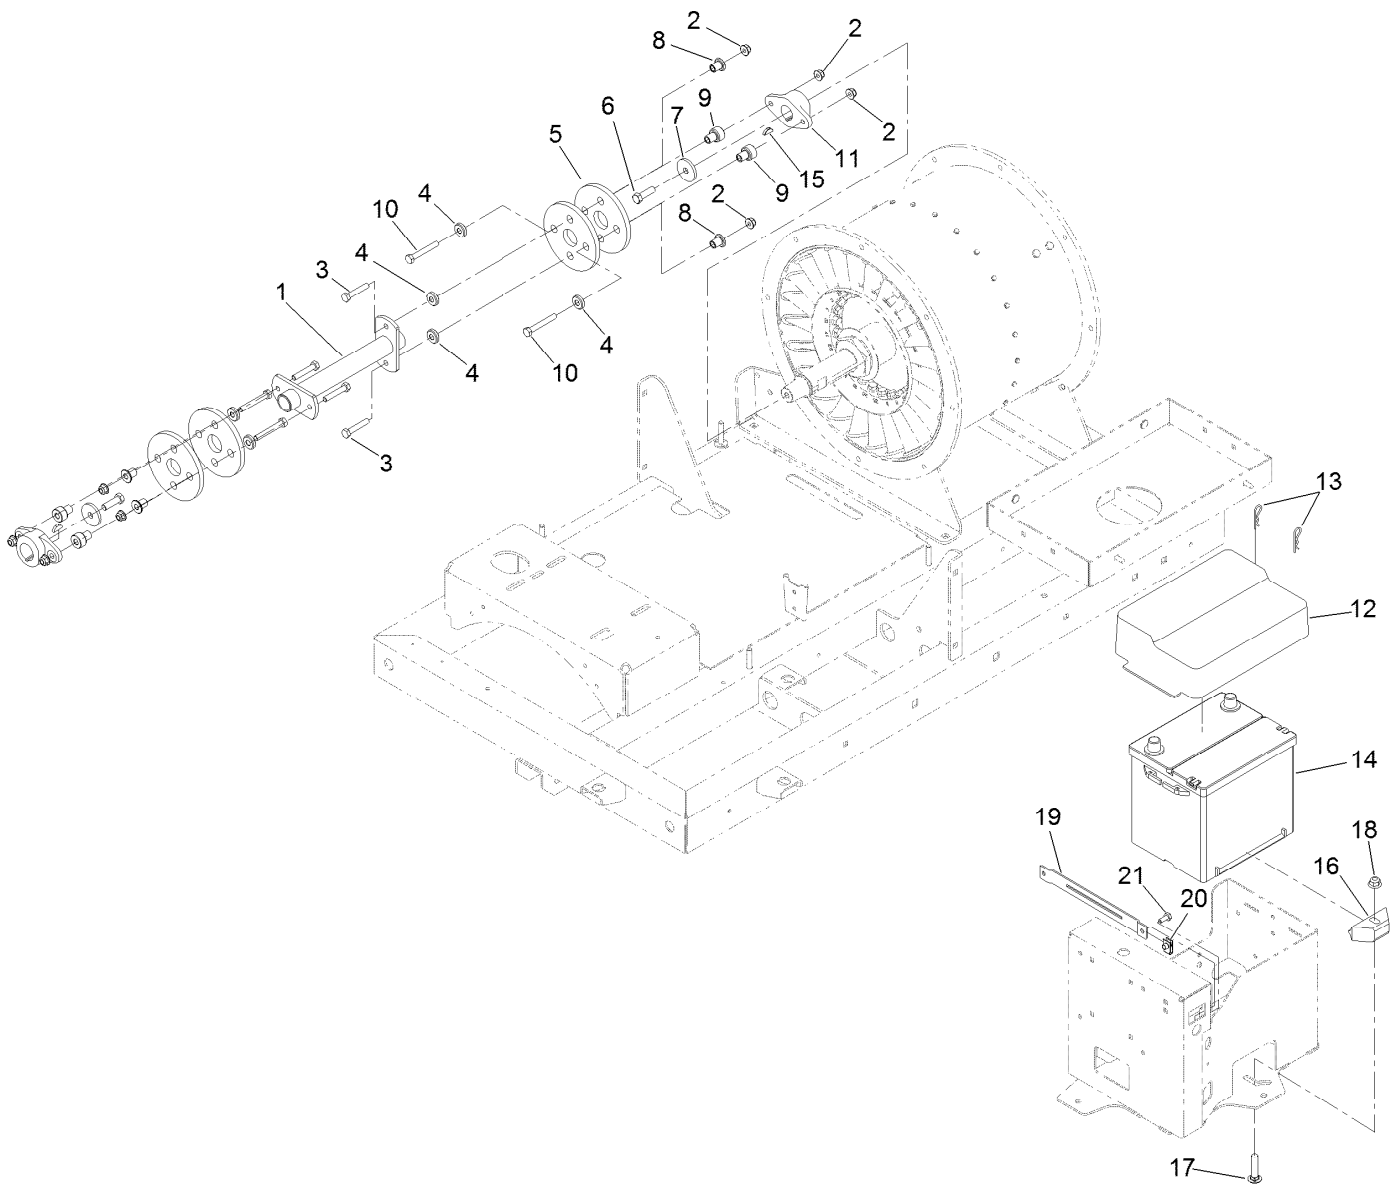

Battery and Drive Shaft Assembly

Ref.	Part Number	Qty.	Description
1	115-5124-03	1	Shaft-Drive
2	104-8300	8	Nut-HF, NI
3	322-39	4	Screw-HH
4	131-6761	8	Washer
5	115-5129	4	Coupling-Rubber
6	323-7	2	Screw-HH
7	114-2120	2	Washer
8	131-6763	4	Spacer-Coupling, Rubber
9	131-6762	4	Spacer-Coupling, Rubber
10	322-32	4	Screw-HH
11	114-2122	2	Hub-Engine

Ref.	Part Number	Qty.	Description
12	130-8569	1	Cover-Battery
13	3290-467	2	Pin-Hair
14	106-5187	1	Battery- Dry, 12V, 525 CCA
15	3257-5	2	Key-Woodruff
16	138-6335	1	Retainer-Battery
17	3231-5	1	Screw-CARR
18	104-8301	1	Nut-HF, NI
19	130-0932-01	1	Bracket-Cover
20	107069	2	Clip
21	321-4	2	Screw-HH