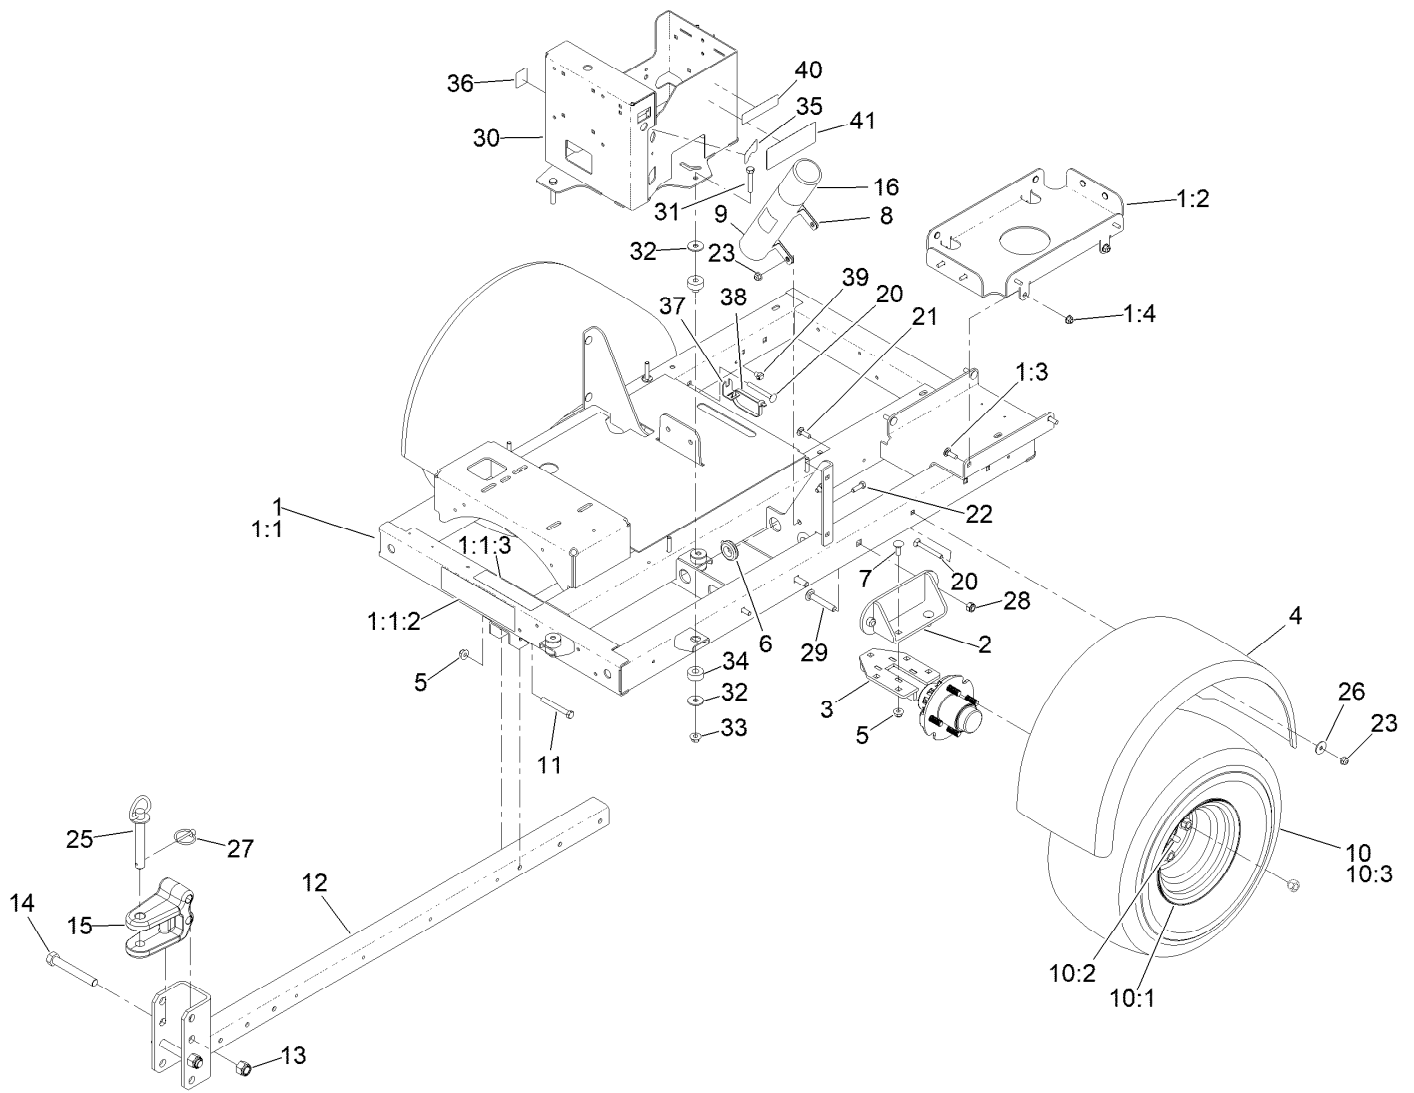

For example, in an illustration, the reference number 2X 37 means that two of the parts identified by reference number 37 are indicated.

Contents

Frame, Wheel, Axle and Hitch Assembly	4
Hub and Axle Assembly No. 117-8255	6
Turbine Mounting Assembly	7
Turbine Assembly No. 144-3241SP	8
Nozzle Drive Assembly	9
Battery and Drive Shaft Assembly	10
Engine, Muffler and Fuel Tank Assembly	11
Fuel Tank Assembly No. 115-9048	12
Fuel Delivery Assembly	13
Electrical Assembly	14
Tethered Control Assembly No. 119-6341	15
Attachments and Accessories	16

Frame, Wheel, Axle and Hitch Assembly

Ref.	Part Number	Qty.	Description	Ref.	Part Number	Qty.	Description
1	161-7874	1	Frame ASM Service Kit	12	112-6942-01	1	Hitch
1:1	144-3212	1	Frame ASM, Service	13	3296-53	2	Nut-Lock, NI
1:1:2	140-6767	1	Decal-Warning,Db	14	327-23	2	Screw-HH
1:1:3	115-5113	1	Decal-Protection, Eye And Ear	15	131-4381-01	1	Hitch-Clevis
1:2	145-7461-01	1	Mount-Tank, 5GA [red]	16	104-7048	1	Cap-Housing
1:3	3230-2	4	Bolt-CARR	20	3230-9	4	Screw-CARR
1:4	104-8300	4	Nut-HF, NI	21	3230-2	4	Bolt-CARR
2	119-2958-01	2	Mount-Axle	22	322-5	2	Screw-HH
3	144-3630	2	Hub Axle Assembly	23	104-8300	10	Nut-HF, NI
4	112-6852	2	Fender	25	13-6200	1	Pin-Hitch, Pointed
5	104-8301	8	Nut-HF, NI	26	3256-82	8	Washer-Flat
6	1-543286	2	Grommet	27	92-1298	1	Pin-Lynch
7	3231-2	6	Bolt-CARR	28	3296-48	4	Nut-Hex
8	2412-133	2	Clamp-R	29	3232-17	4	Screw-CARR
9	104-7050	1	Tube-Manual	30	125-6055-01	1	Tower-Control, Wa
10	144-3664	2	Wheel-Assembly	31	323-10	3	Screw-HH
10:1	137-2597	1	Rim	32	93-8806	6	Washer-Hardened
10:2	232-27	1	Stem-Valve	33	32128-19	3	Nut-HF Lock, Large Flg
10:3	144-3665	1	Tire	34	121-2870	3	Mount-2 Piece
11	323-14	2	Screw-HH	35	119-6165	1	Decal-Ignition
				36	131-6766	1	Decal-Fuses