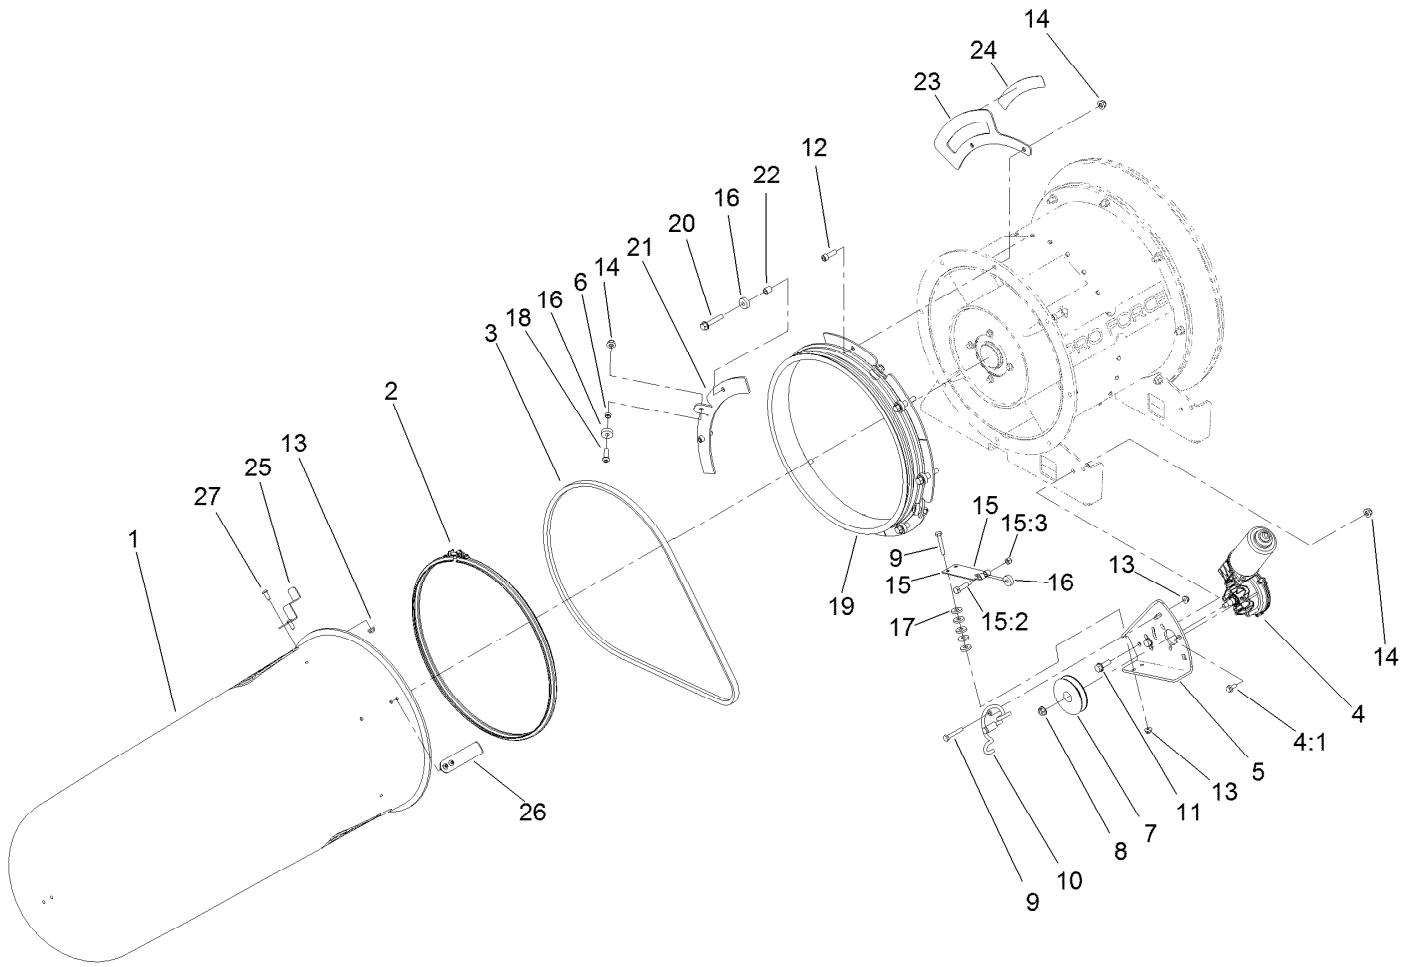

For example, in an illustration, the reference number 2X 37 means that two of the parts identified by reference number 37 are indicated.

Contents

Frame, Wheel, Axle and Hitch Assembly	4
Hub and Axle Assembly No. 117-8255	6
Turbine Mounting Assembly	7
Turbine Assembly No. 144-3241SP	8
Nozzle Drive Assembly	9
Battery and Drive Shaft Assembly	10
Engine, Muffler and Fuel Tank Assembly	11
Fuel Tank Assembly No. 115-9048	12
Fuel Delivery Assembly	13
Electrical Assembly	14
Tethered Control Assembly No. 119-6341	15
Attachments and Accessories	16

Hub and Axle Assembly No. 117-8255

<i>Ref.</i>	<i>Part Number</i>	<i>Qty.</i>	<i>Description</i>
2	117-5115	2	Hub And Bearing ASM
2:1	117-8251	1	Hub ASM
2:1:2	114-3918	4	Stud-Wheel
2:1:3	254-72	2	Bearing-Cup, Tapered
2:2	254-94	2	Bearing-Cone, Tapered
2:3	112-1690	1	Seal-Oil
2:4	241-119	1	Cap-Dust
2:5	242-50	4	Nut-Lug
3	117-8259	1	Washer-Spindle
4	117-8260	1	Nut
5	93-0307	1	Nut-Lock, Retainer
6	3272-18	1	Pin-Cotter

Turbine Assembly No. 144-3241SP

<i>Ref.</i>	<i>Part Number</i>	<i>Qty.</i>	<i>Description</i>	<i>Ref.</i>	<i>Part Number</i>	<i>Qty.</i>	<i>Description</i>
1	92-9533	1	O-Ring	13	117-8356	1	Rotor
2	112-1871	24	Vane-Stator	14	119-6202	1	Washer-Tab
3	112-1899	1	Nut	15	119-6207	2	Spacer-Fin
4	112-1951	4	Ring-Snap, EXT	16	119-6444	4	Mount-Fin
5	112-6764	2	Bearing-Ball	17	120-5920	1	Inner Housing
6	114-2164	1	Spacer	18	120-6042	1	End-Oring
7	140-6530SP	1	Housing	19	120-6061	1	Bearing-Cap
8	115-5131	2	Washer	20	120-6063	1	End-Cap
9	115-9005	1	Washer-Tab	21	321-19	8	Screw-HH
10	115-9075	1	Shaft-Fan	22	3257-42	1	Key-Woodruff
11	125-4287	8	Screw-HHF	23	130-0871-03	1	Plate-Center
12	117-8303	24	Screw-HWH	24	140-6815	4	Tab-Locking