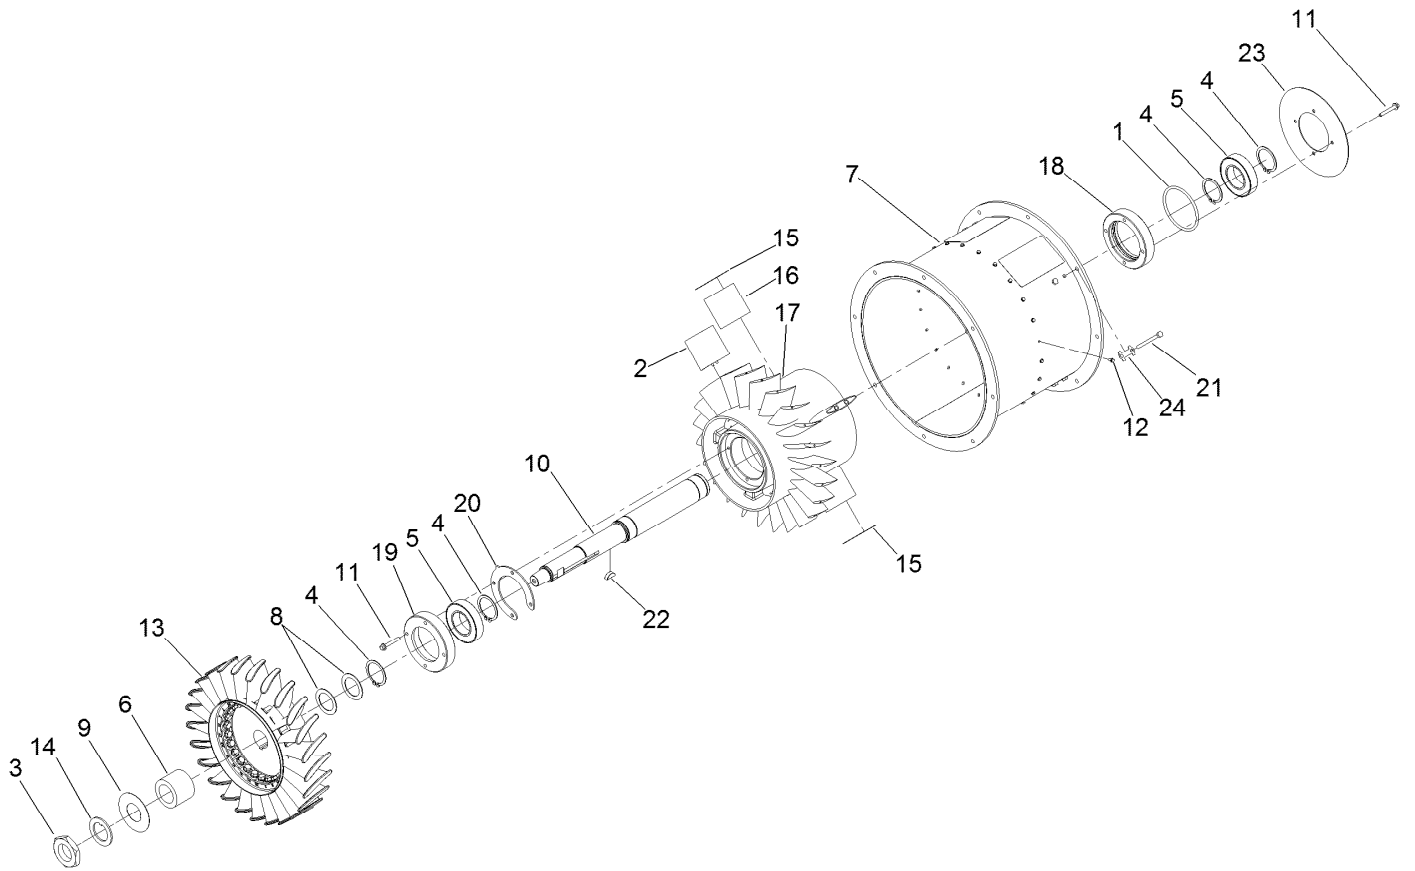

For example, in an illustration, the reference number 2X 37 means that two of the parts identified by reference number 37 are indicated.

Contents

Frame Assembly.....	4
Axle Assembly No. 119-2966.....	5
Hitch Assembly No. 119-3005.....	6
Turbine Mounting Assembly.....	7
Turbine Assembly No. 144-3241SP.....	8
Nozzle Drive Assembly.....	9
Battery and Drive Shaft Assembly.....	10
Engine, Muffler and Fuel Tank Assembly.....	11
Fuel Tank Assembly No. 115-9048.....	12
Fuel Delivery Assembly.....	13
Electrical System Assembly.....	14
Wire Harness Assembly No. 122-1747.....	15
Tail Light Assembly.....	16
Attachments and Accessories.....	17

Axle Assembly No. 119-2966

Ref.	Part Number	Qty.	Description
1		1	Axle-Torsion ●
2	254-94	4	Bearing-Cone, Tapered
3	119-3016	1	Hub ASM
3:2	114-3918	5	Stud-Wheel
3:3	254-72	2	Bearing-Cup, Tapered
4	112-1690	2	Seal-Oil
5	117-8259	2	Washer-Spindle
6	117-8260	2	Nut
7	3272-18	2	Pin-Cotter
8	93-0307	2	Nut-Lock, Retainer
9	241-119	2	Cap-Dust
10	242-50	10	Nut-Lug

● Not serviced separately

Hitch Assembly No. 119-3005

Ref.	Part Number	Qty.	Description
1		1	Tube-Hitch ●
2	117-8371	1	Receiver-Hitch, Ball
3	3234-41	3	Screw-HHF
4	119-3006	1	Hook-Light
5	104-8301	3	Nut-HF, NI
6	80-6990	2	Washer-Hardened
7	119-3045	2	Chain-Safety, Trailer
8	105-9245	1	Pin-Lock
9	119-6162	1	Decal-Tire

● Not serviced separately

Turbine Mounting Assembly

Ref.	Part Number	Qty.	Description
1	117-8329	1	Bell-Inlet
2	112-1952	1	Ring-Snap, EXT
3	93-4632	1	Washer-Wavey
4	131-9440	1	Cap-Front
5	3231-24	2	Screw-CARR
6	144-3241SP	1	Turbine ASM
7	104-8300	8	Nut-HF, NI
8	112-6851-01	2	Mount-Fan
9	3231-22	2	Screw-CARR
10	322-6	8	Screw-HH
11	104-8301	4	Nut-HF, NI
12	115-5102	2	Decal
13	115-7109	8	Washer-Flat