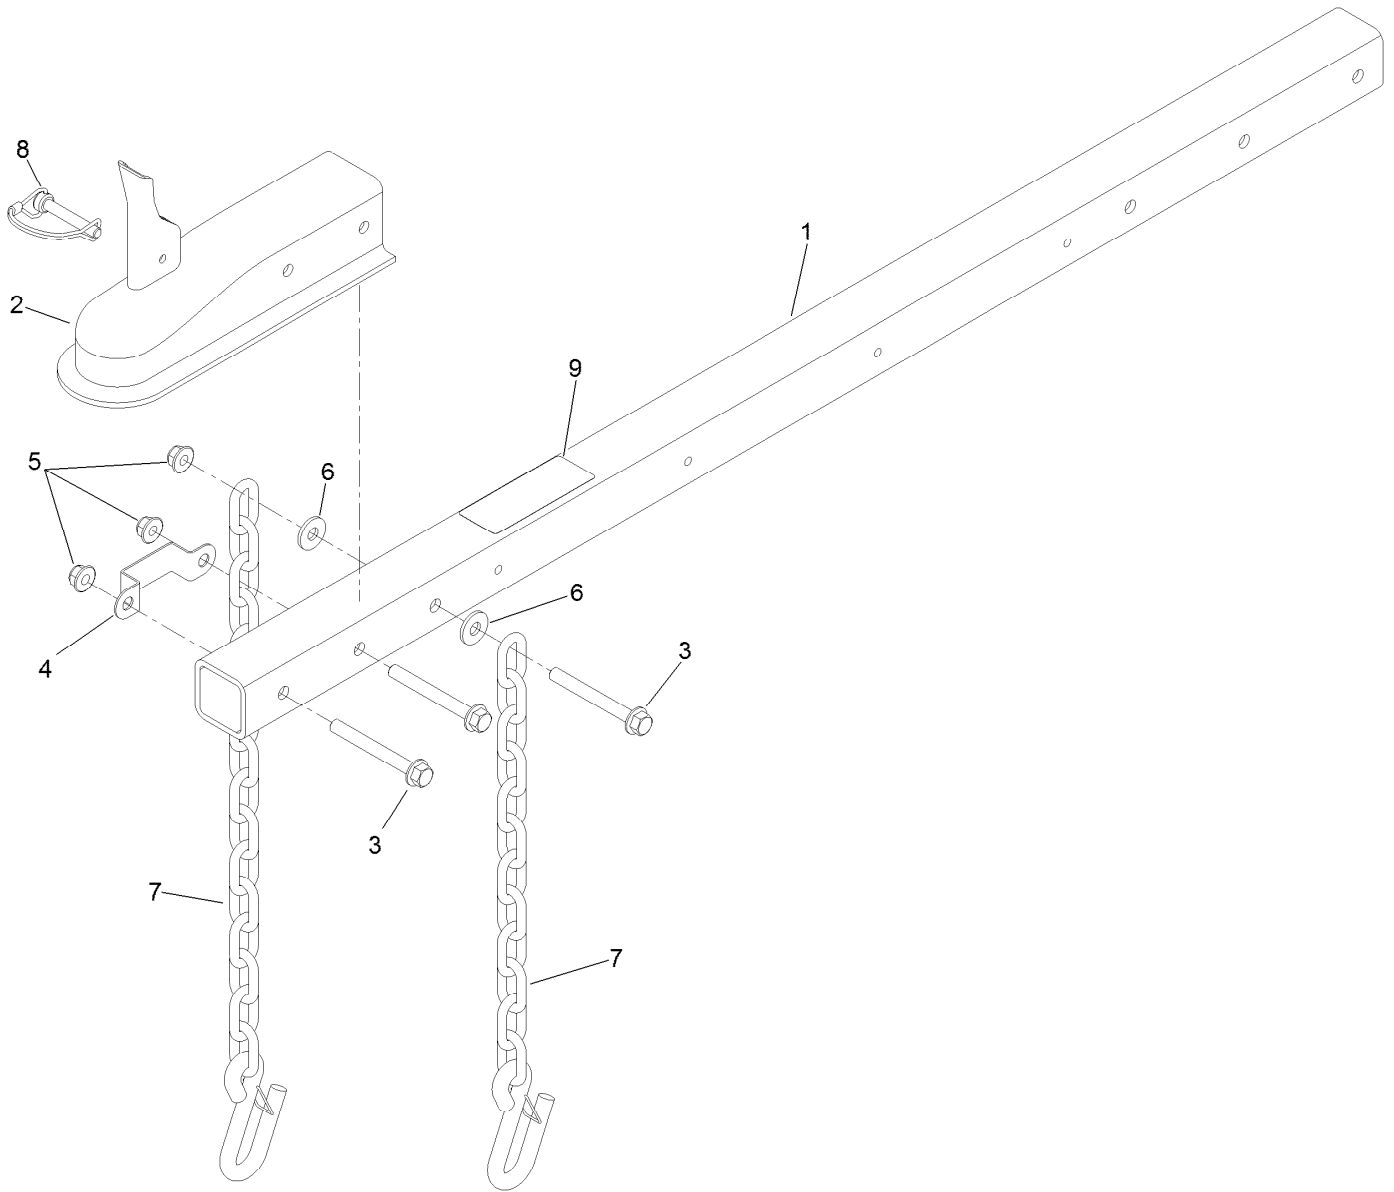

Hitch Assembly No. 119-3005

Ref.	Part Number	Qty.	Description
1		1	Tube-Hitch ●
2	117-8371	1	Receiver-Hitch, Ball
3	3234-41	3	Screw-HHF
4	119-3006	1	Hook-Light
5	104-8301	3	Nut-HF, NI
6	80-6990	2	Washer-Hardened
7	119-3045	2	Chain-Safety, Trailer
8	105-9245	1	Pin-Lock
9	119-6162	1	Decal-Tire

● Not serviced separately