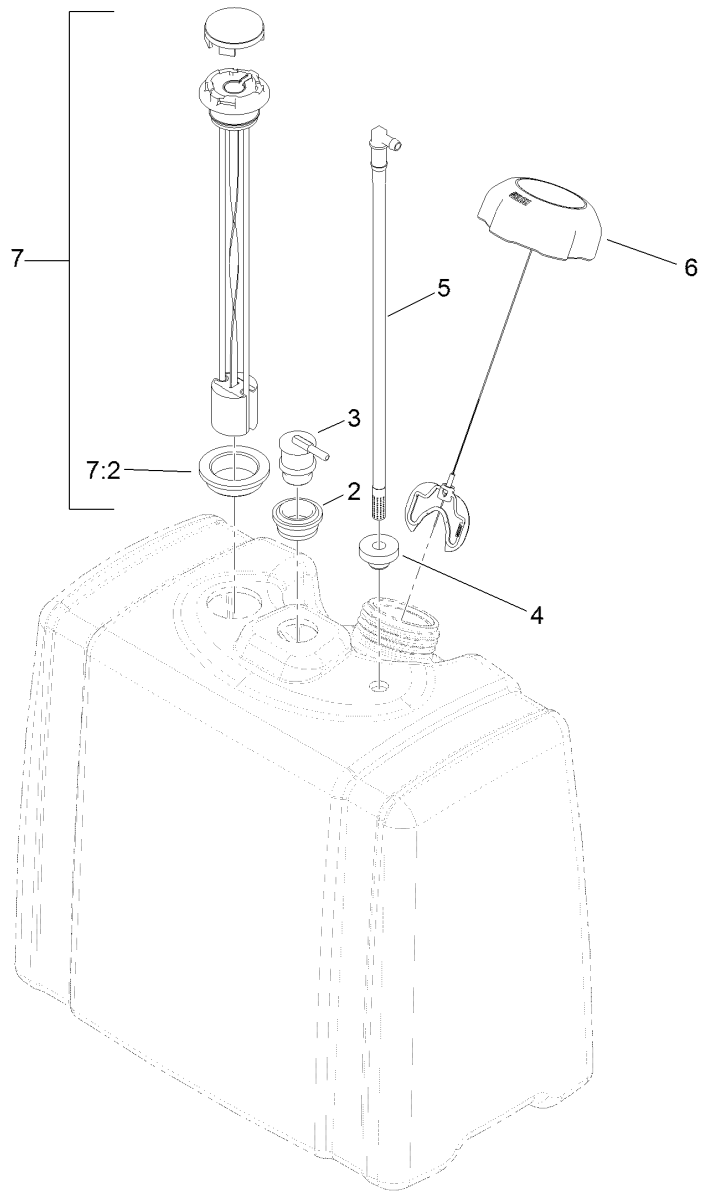

Fuel Tank Assembly No. 115-9048

Ref.	Part Number	Qty.	Description
2	114-0284	1	Grommet
3	114-0285	1	Valve-Rollover
4	46-6560	1	Bushing
5	115-9044	1	Pipe-Stand
6	137-4127	1	Cap-Fuel
7	119-0509	1	Gauge ASM
7:2	119-0508	1	Seal