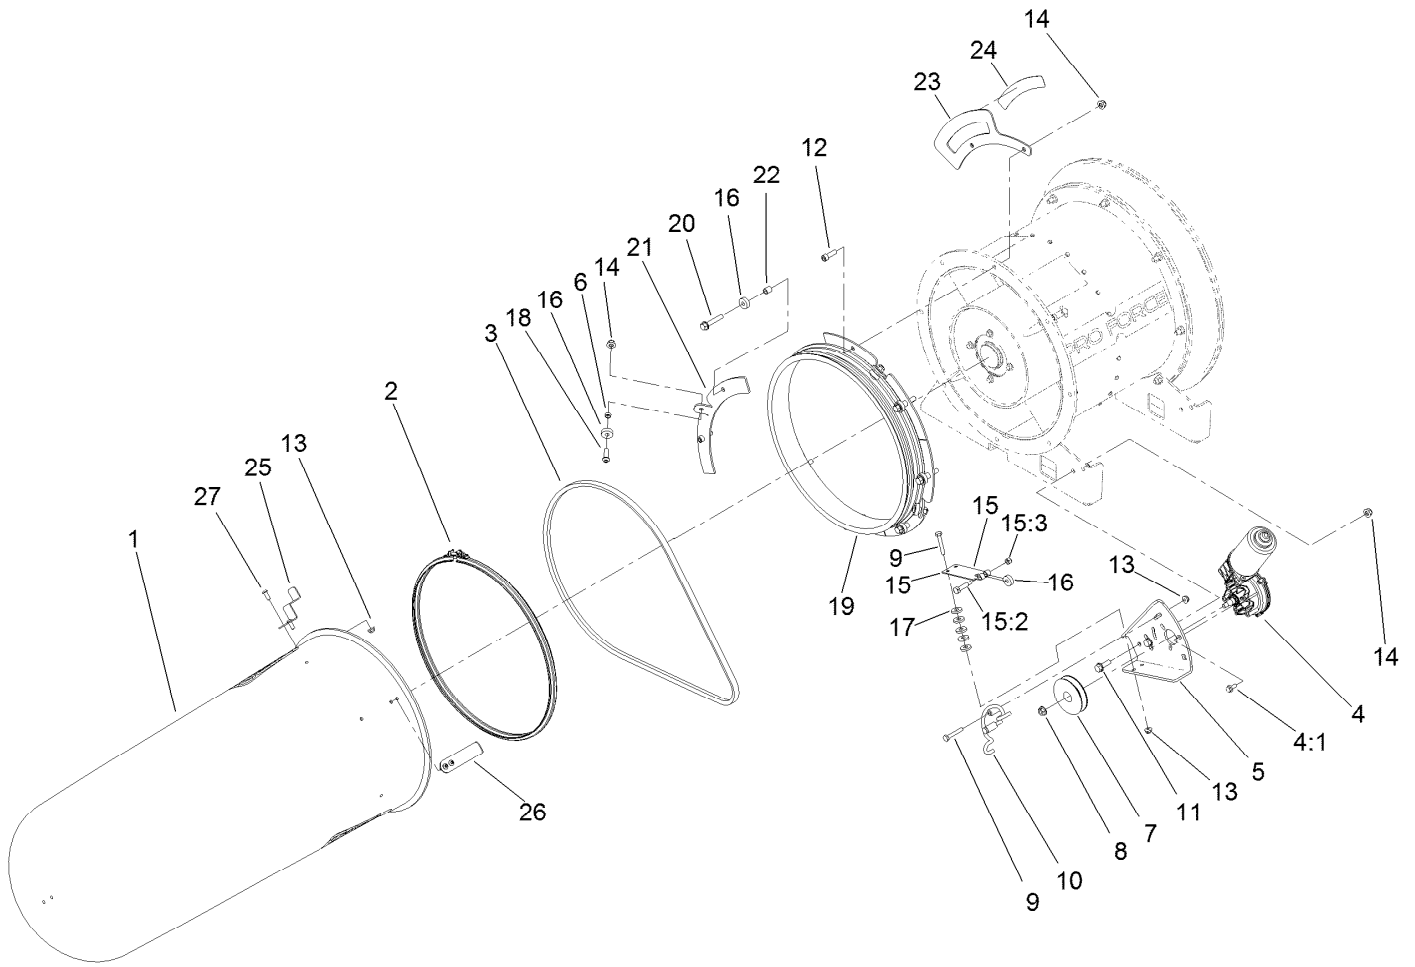

For example, in an illustration, the reference number 2X 37 means that two of the parts identified by reference number 37 are indicated.

Contents

Frame Assembly.....	4
Axle Assembly No. 119-2966.....	5
Hitch Assembly No. 119-3005.....	6
Turbine Mounting Assembly.....	7
Turbine Assembly No. 144-3241SP.....	8
Nozzle Drive Assembly.....	9
Battery and Drive Shaft Assembly.....	10
Engine, Muffler and Fuel Tank Assembly.....	11
Fuel Tank Assembly No. 115-9048.....	12
Fuel Delivery Assembly.....	13
Electrical System Assembly.....	14
Wire Harness Assembly No. 122-1747.....	15
Tail Light Assembly.....	16
Attachments and Accessories.....	17

● Not serviced separately

Turbine Mounting Assembly

Ref.	Part Number	Qty.	Description
1	117-8329	1	Bell-Inlet
2	112-1952	1	Ring-Snap, EXT
3	93-4632	1	Washer-Wavey
4	131-9440	1	Cap-Front
5	3231-24	2	Screw-CARR
6	144-3241SP	1	Turbine ASM
7	104-8300	8	Nut-HF, NI
8	112-6851-01	2	Mount-Fan
9	3231-22	2	Screw-CARR
10	322-6	8	Screw-HH
11	104-8301	4	Nut-HF, NI
12	115-5102	2	Decal
13	115-7109	8	Washer-Flat

Turbine Assembly No. 144-3241SP

<i>Ref.</i>	<i>Part Number</i>	<i>Qty.</i>	<i>Description</i>	<i>Ref.</i>	<i>Part Number</i>	<i>Qty.</i>	<i>Description</i>
1	92-9533	1	O-Ring	13	117-8356	1	Rotor
2	112-1871	24	Vane-Stator	14	119-6202	1	Washer-Tab
3	112-1899	1	Nut	15	119-6207	2	Spacer-Fin
4	112-1951	4	Ring-Snap, EXT	16	119-6444	4	Mount-Fin
5	112-6764	2	Bearing-Ball	17	120-5920	1	Inner Housing
6	114-2164	1	Spacer	18	120-6042	1	End-Oring
7	140-6530SP	1	Housing	19	120-6061	1	Bearing-Cap
8	115-5131	2	Washer	20	120-6063	1	End-Cap
9	115-9005	1	Washer-Tab	21	321-19	8	Screw-HH
10	115-9075	1	Shaft-Fan	22	3257-42	1	Key-Woodruff
11	125-4287	8	Screw-HHF	23	130-0871-03	1	Plate-Center
12	117-8303	24	Screw-HWH	24	140-6815	4	Tab-Locking