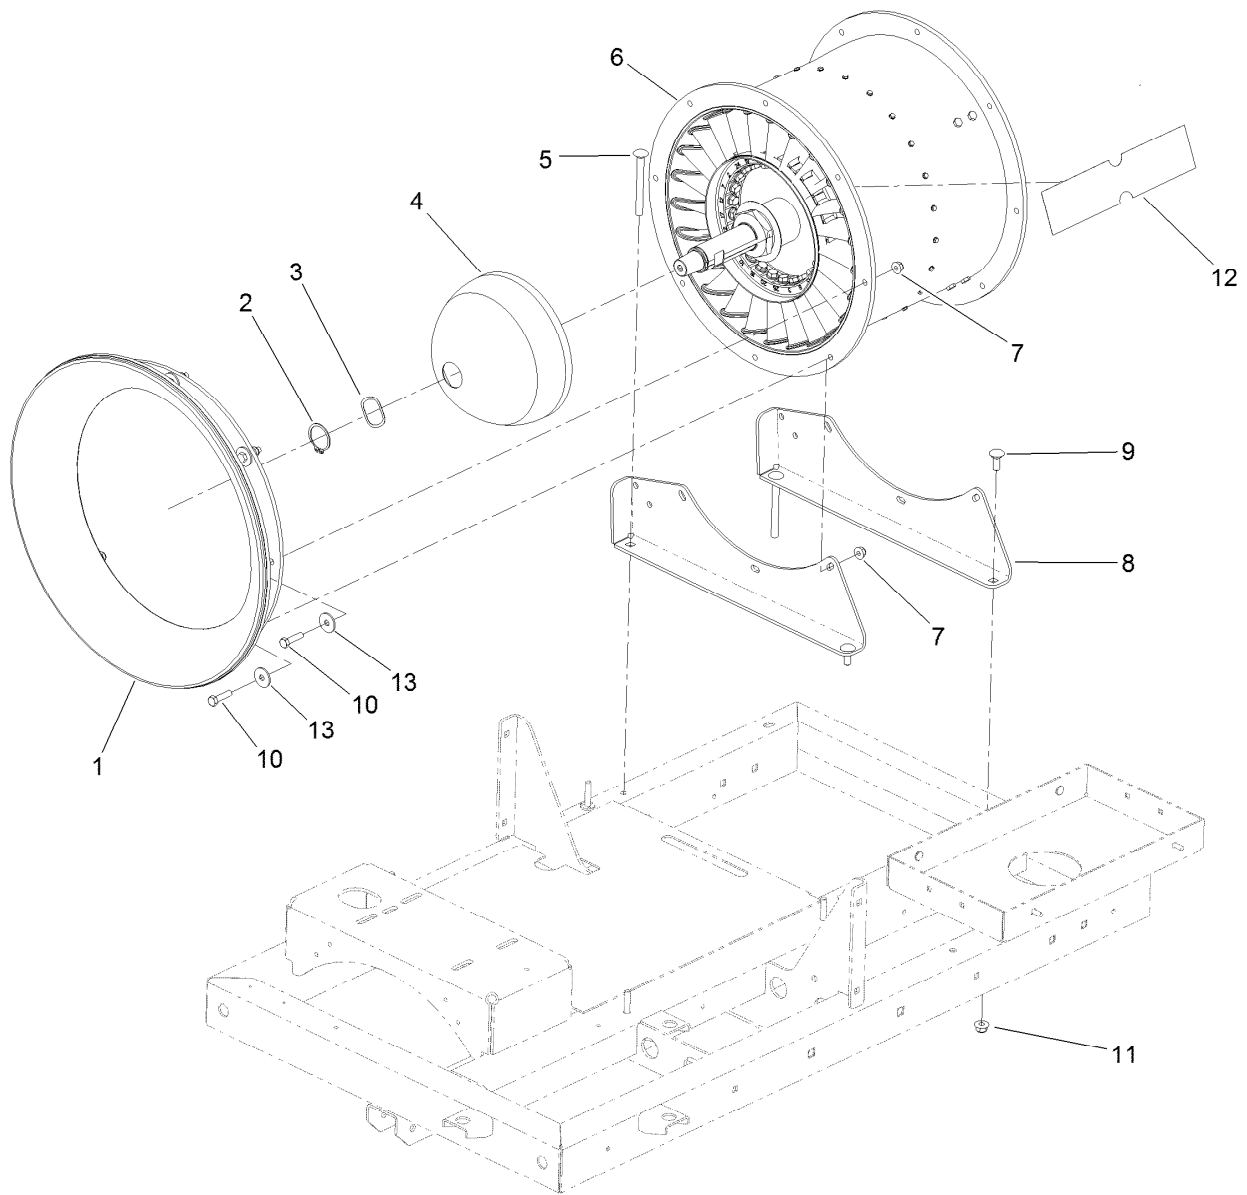

Turbine Mounting Assembly

Ref.	Part Number	Qty.	Description
1	117-8329	1	Bell-Inlet
2	112-1952	1	Ring-Snap, EXT
3	93-4632	1	Washer-Wavey
4	131-9440	1	Cap-Front
5	3231-24	2	Screw-CARR
6	144-3241SP	1	Turbine ASM
7	104-8300	8	Nut-HF, NI
8	112-6851-01	2	Mount-Fan
9	3231-22	2	Screw-CARR
10	322-6	8	Screw-HH
11	104-8301	4	Nut-HF, NI
12	115-5102	2	Decal
13	115-7109	8	Washer-Flat