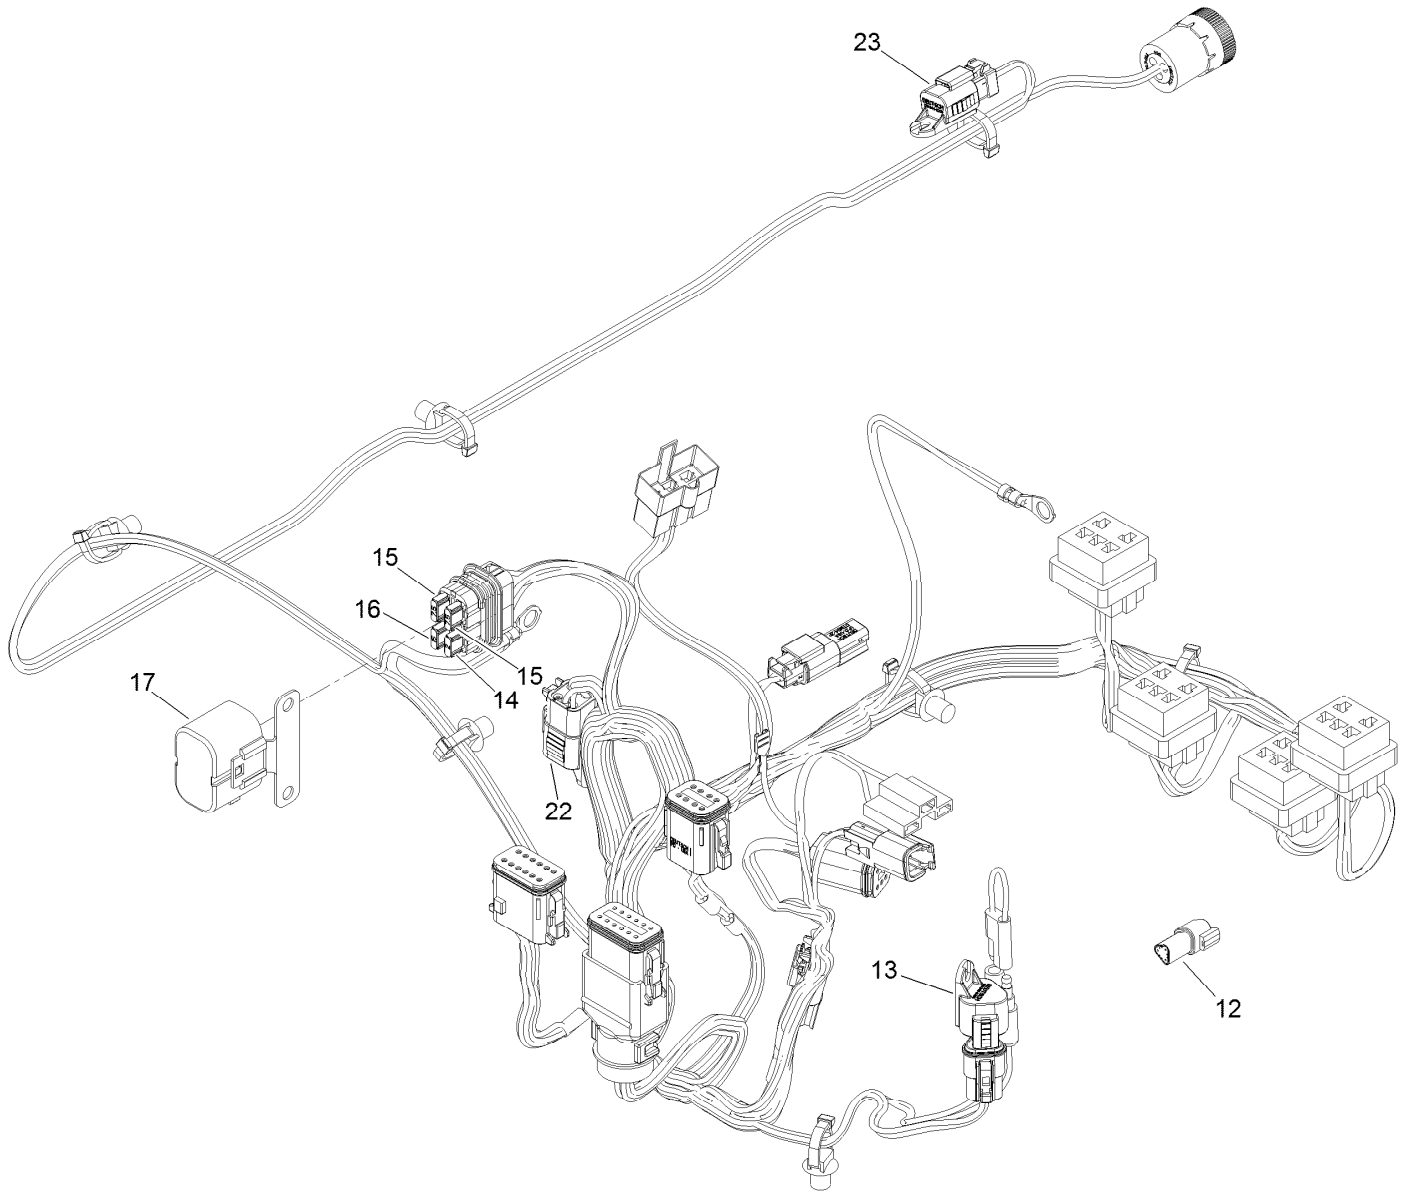

Wire Harness Assembly No. 122-1747

<i>Ref.</i>	<i>Part Number</i>	<i>Qty.</i>	<i>Description</i>
12	32180-043	2	Resistor-120 Ohm
13	32180-089	1	Cap-Plug, 3 Way
14	121-8861	1	Fuse-Mini Blade, 2 Amp
15	121-8865	2	Fuse-Mini Blade, 7.5 Amp
16	121-8867	1	Fuse-Mini Blade, 15 Amp
17	32180-179	1	Cover-Bussman
22	32180-156	1	Cap-Plug, 6 Way
23	32180-091	1	Cap-Dust, 2 Way