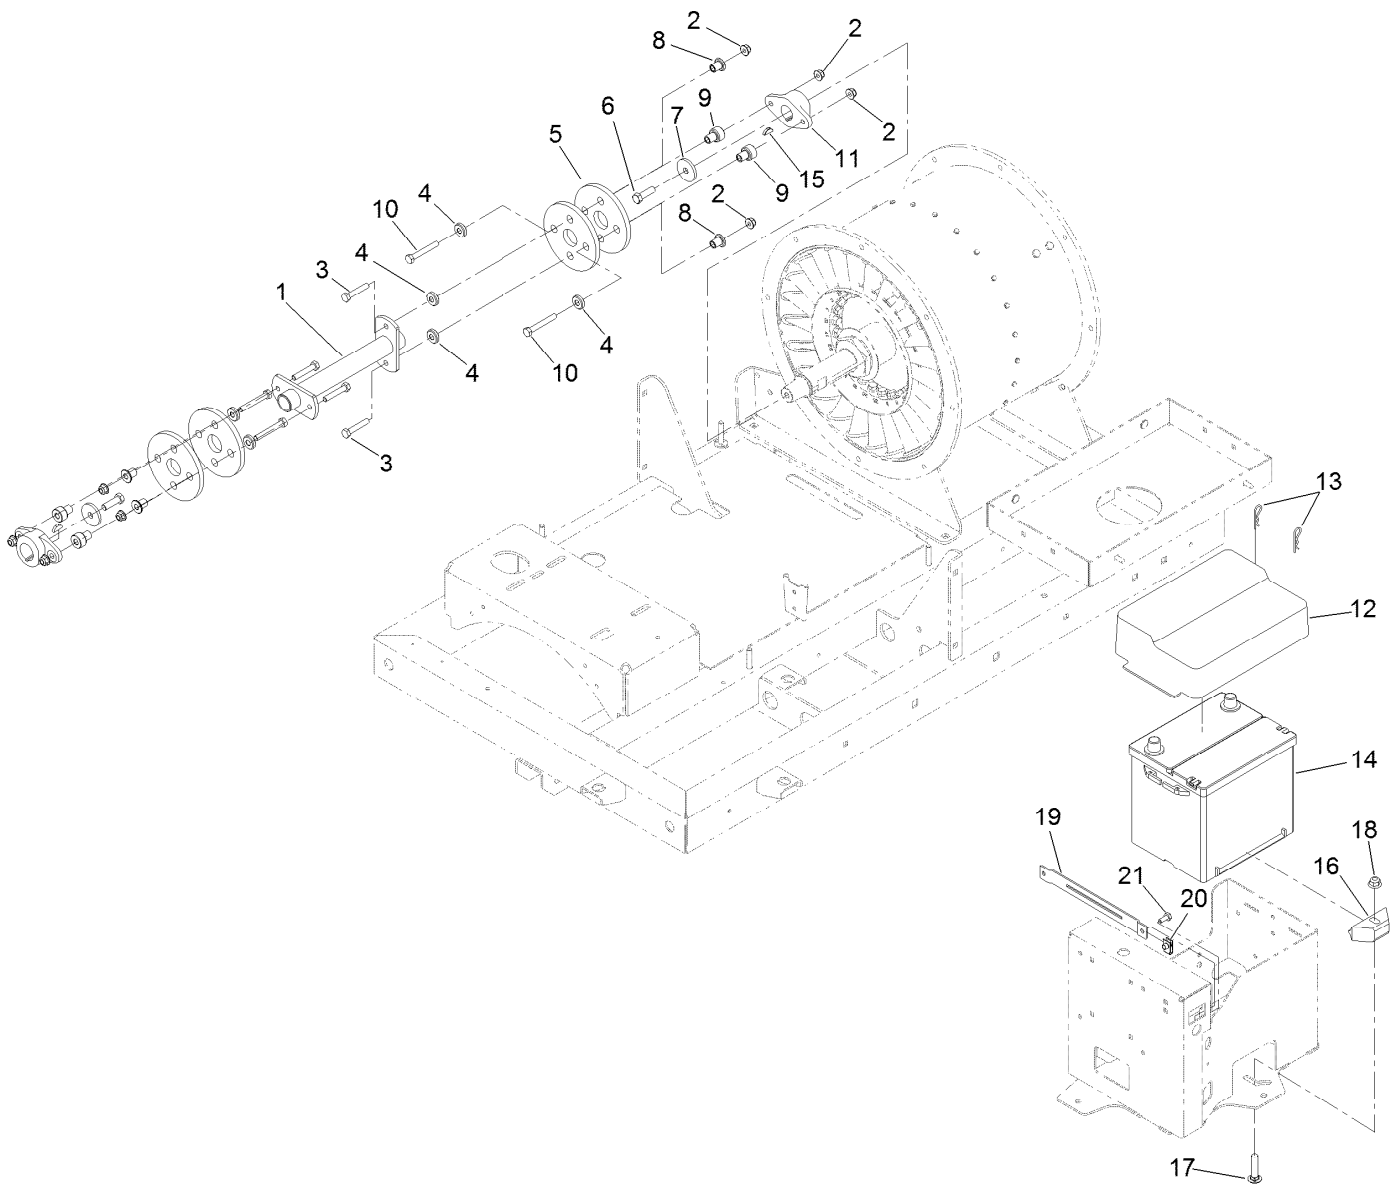

Battery and Drive Shaft Assembly

<i>Ref.</i>	<i>Part Number</i>	<i>Qty.</i>	<i>Description</i>	<i>Ref.</i>	<i>Part Number</i>	<i>Qty.</i>	<i>Description</i>
1	115-5124-03	1	Shaft-Drive	12	130-8569	1	Cover-Battery
2	104-8300	8	Nut-HF, NI	13	3290-467	2	Pin-Hair
3	322-39	4	Screw-HH	14	106-5187	1	Battery- Dry, 12V, 525 CCA
4	131-6761	8	Washer	15	3257-5	2	Key-Woodruff
5	115-5129	4	Coupling-Rubber	16	138-6335	1	Retainer-Battery
6	323-7	2	Screw-HH	17	3231-5	1	Screw-CARR
7	114-2120	2	Washer	18	104-8301	1	Nut-HF, NI
8	131-6763	4	Spacer-Coupling, Rubber	19	130-0932-01	1	Bracket-Cover
9	131-6762	4	Spacer-Coupling, Rubber	20	107069	2	Clip
10	322-32	4	Screw-HH	21	321-4	2	Screw-HH
11	114-2122	2	Hub-Engine