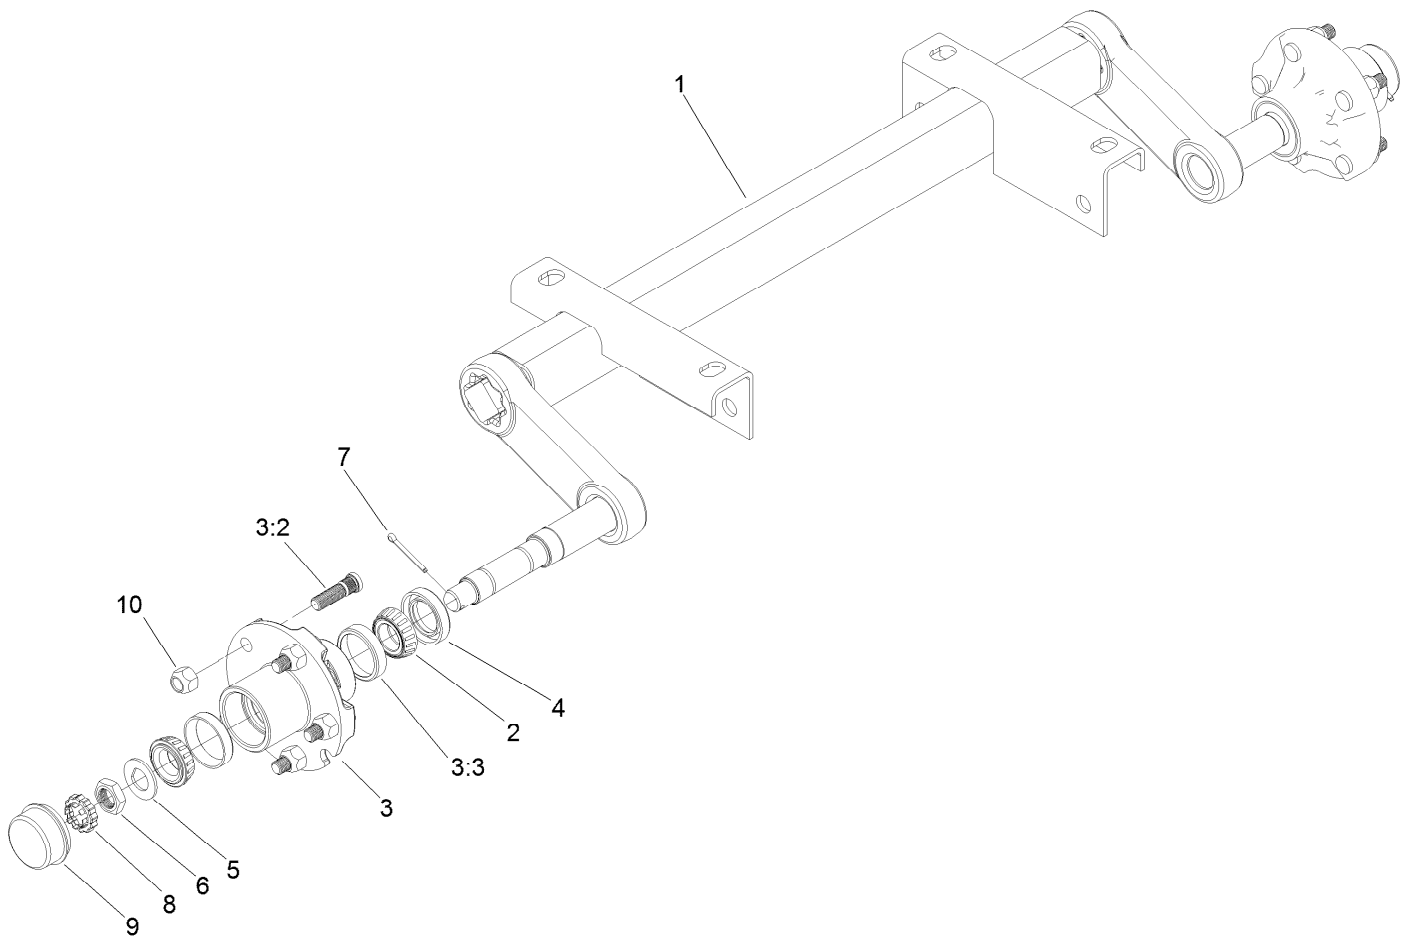

For example, in an illustration, the reference number 2X 37 means that two of the parts identified by reference number 37 are indicated.

Contents

Frame Assembly.....	4
Axle Assembly No. 119-2966.....	5
Hitch Assembly No. 119-3005.....	6
Turbine Mounting Assembly.....	7
Turbine Assembly No. 144-3241SP.....	8
Nozzle Drive Assembly.....	9
Battery and Drive Shaft Assembly.....	10
Engine, Muffler and Fuel Tank Assembly.....	11
Fuel Tank Assembly No. 115-9048.....	12
Fuel Delivery Assembly.....	13
Electrical System Assembly.....	14
Wire Harness Assembly No. 122-1747.....	15
Tail Light Assembly.....	16
Attachments and Accessories.....	17

Frame Assembly

Ref.	Part Number	Qty.	Description	Ref.	Part Number	Qty.	Description
1	161-7874	1	Frame ASM Service Kit	11	104-7048	1	Cap-Housing
1:1	144-3212	1	Frame ASM, Service	15	3230-9	4	Screw-CARR
1:1:2	140-6767	1	Decal-Warning,Db	16	3230-2	4	Bolt-CARR
1:1:3	115-5113	1	Decal-Protection, Eye And Ear	17	322-5	2	Screw-HH
1:2	145-7461-01	1	Mount-Tank, 5GA [red]	18	104-8300	10	Nut-HF, NI
1:3	3230-2	4	Bolt-CARR	20	3256-82	8	Washer-Flat
1:4	104-8300	4	Nut-HF, NI	21	3233-26	4	Screw-CARR,Shortneck
2	119-2966	1	Axle ASM	22	99-5107	4	Nut-Lock
3	112-6852	2	Fender	24	125-6055-01	1	Tower-Control, Wa
4	104-8301	2	Nut-HF, NI	25	323-10	3	Screw-HH
5	1-543286	2	Grommet	26	93-8806	6	Washer-Hardened
6	2412-133	2	Clamp-R	27	32128-19	3	Nut-HF Lock, Large Fig
7	104-7050	1	Tube-Manual	28	121-2870	3	Mount-2 Piece
8	119-3013	2	Wheel And Tire ASM	29	119-6165	1	Decal-Ignition
8:1	119-3009	1	Tire	30	131-6766	1	Decal-Fuses
8:2	119-3010	1	Rim	31	131-6703	1	Bracket-Hold Down, Electrical
8:3	232-27	1	Stem-Valve	32	3334-945	1	Tie-Cable
9	323-14	2	Screw-HH	33	32180-030	1	Clip-Tie
10	119-3005	1	Hitch ASM	34	133-8062	1	Decal-Spark Arrestor