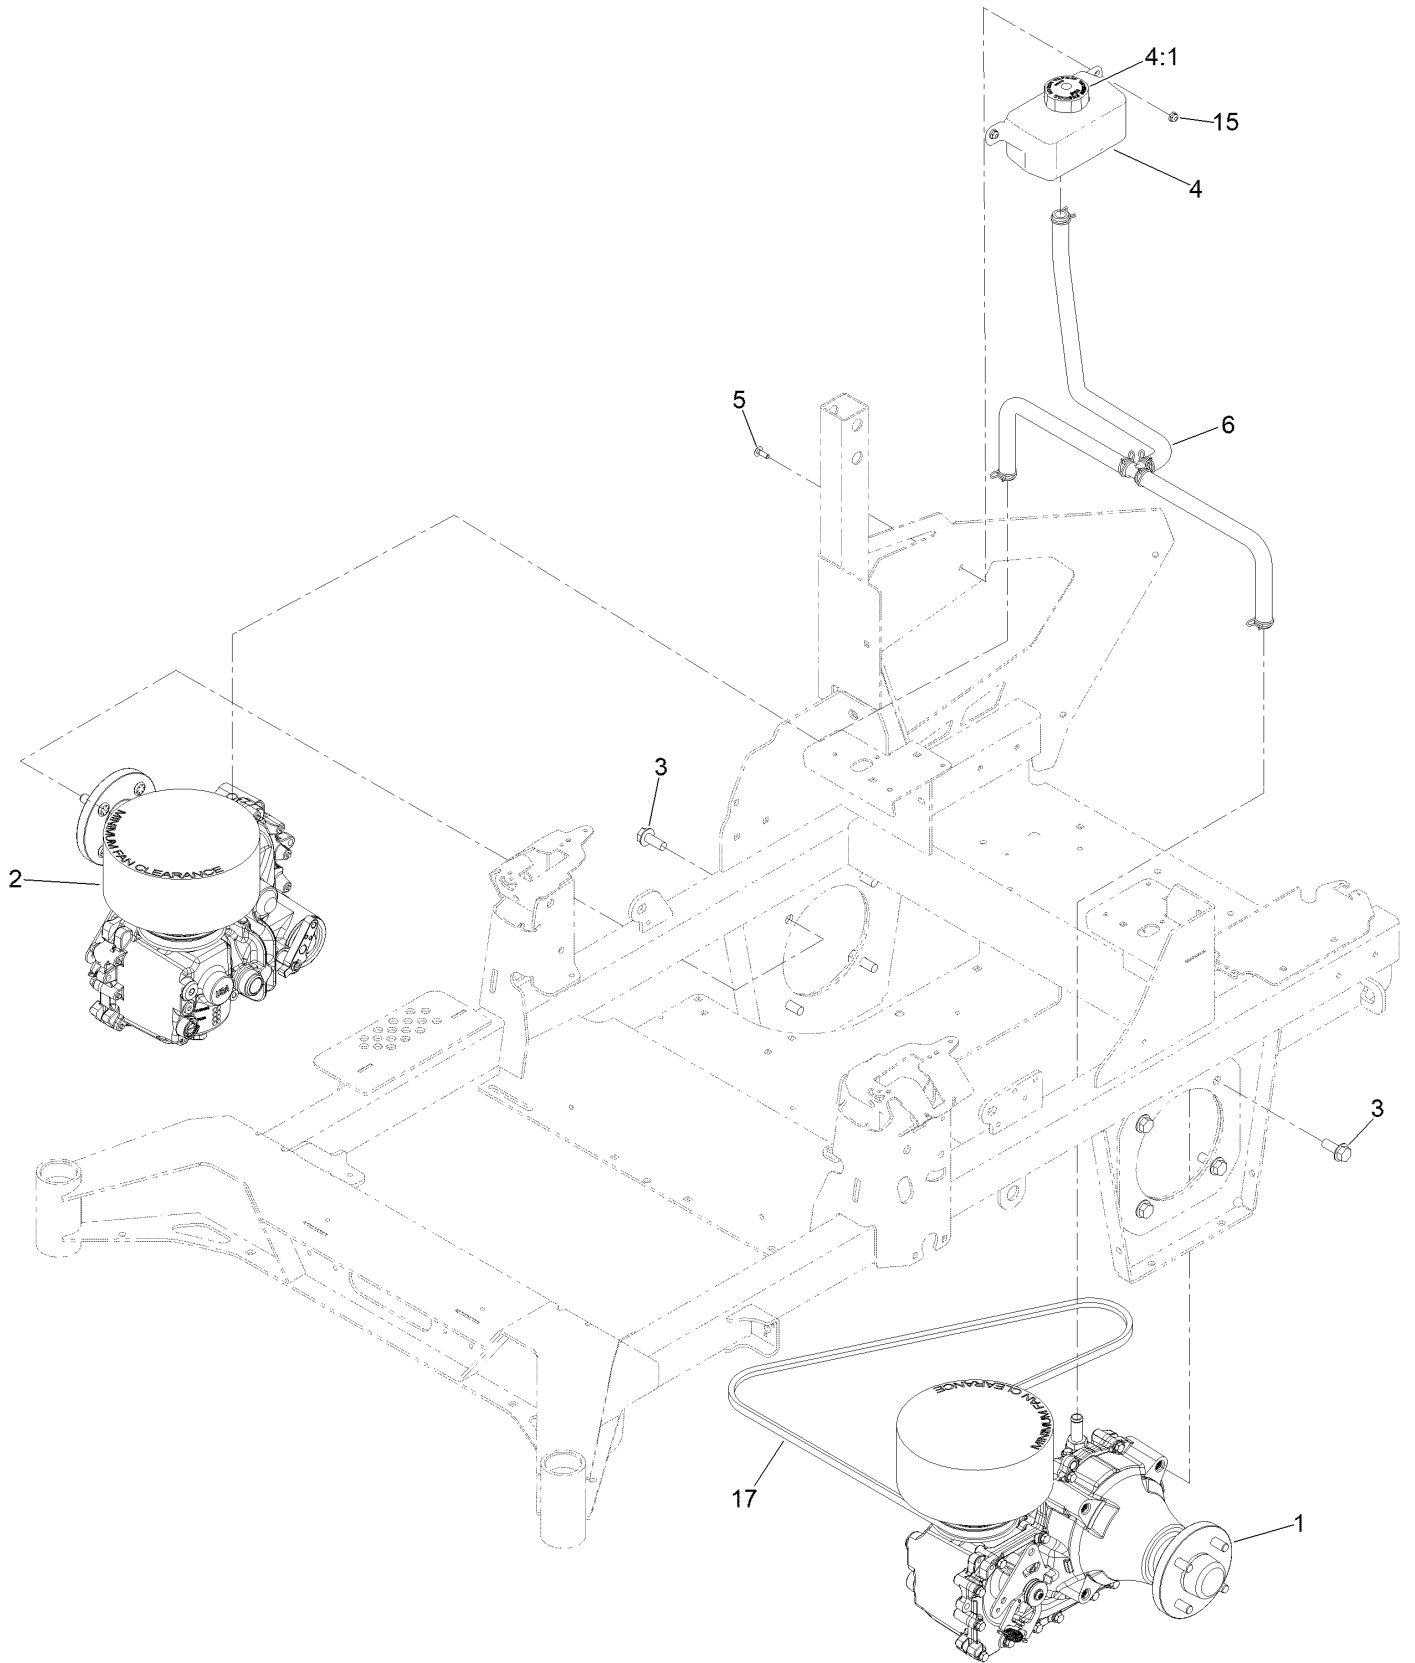

Roll-Over Protection System Assembly No. 139-8062 (continued)

<i>Ref.</i>	<i>Part Number</i>	<i>Qty.</i>	<i>Description</i>	<i>Ref.</i>	<i>Part Number</i>	<i>Qty.</i>	<i>Description</i>
1		1	Upper ROPS ASM ●	5	103-4553	2	ROPS Fold Pin ASM
1:2	107-3069	1	Decal-Warning	6	99-5107	6	Nut-Lock
2		1	RH Lower ROPS ASM ●	7	109-5337	2	Bumper-ROPS
3		1	LH Lower ROPS ASM ●	8	109-9505	4	Washer-Spring
4	126-9209	2	Bolt-Shoulder	9	325-13	4	Screw-HH

● Not serviced separately

Hydro Assembly