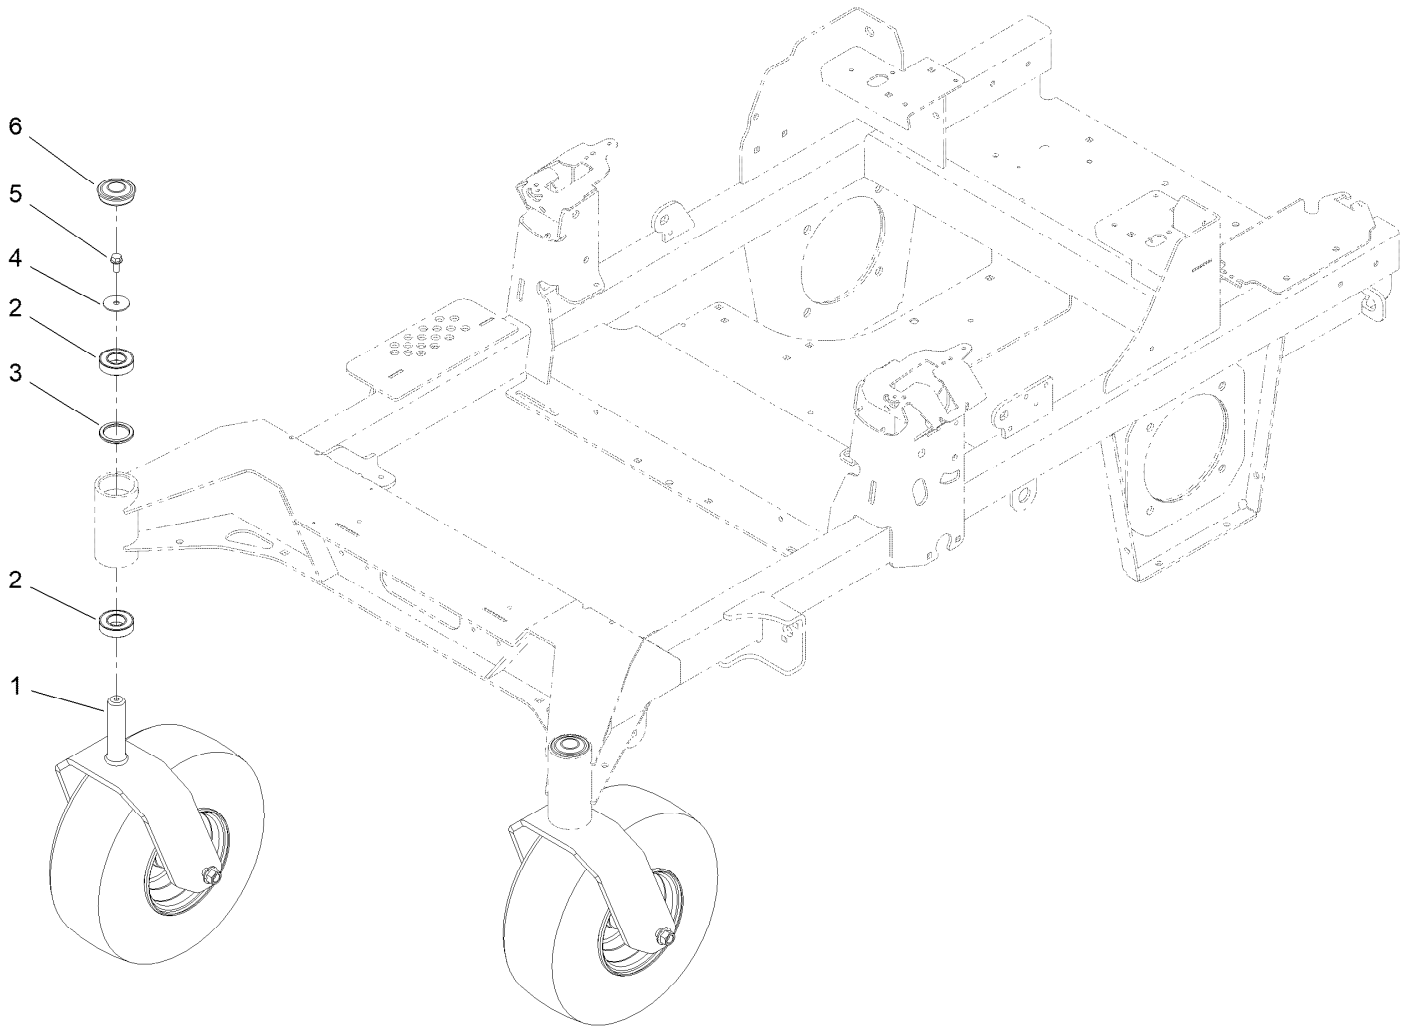

Left and Right Control Arm Assembly (continued)

<i>Ref.</i>	<i>Part Number</i>	<i>Qty.</i>	<i>Description</i>	<i>Ref.</i>	<i>Part Number</i>	<i>Qty.</i>	<i>Description</i>
1	104-8301	1	Nut-HF, NI	7:2	126-8909	2	Bushing
2	126-7296	1	Washer-Friction	7:3	1-413152	2	Bushing-Sleeve
3	147-2389	1	Arm-Control	8	147-5048	1	Spacer-Actuator
4	142-8478	1	Spacer, Anti-Rotation	9	126-5434	1	Swivel
5	119-8925	1	Washer-Belleville	10	140-4949	1	Link-Control
6	117-1198	1	Bolt-Pivot	11	126-8195	1	Spring-Return, Neutral
7	145-5798	1	ASM-Control Arm	12	104-8300	2	Nut-HF, NI

Caster Wheel Assembly