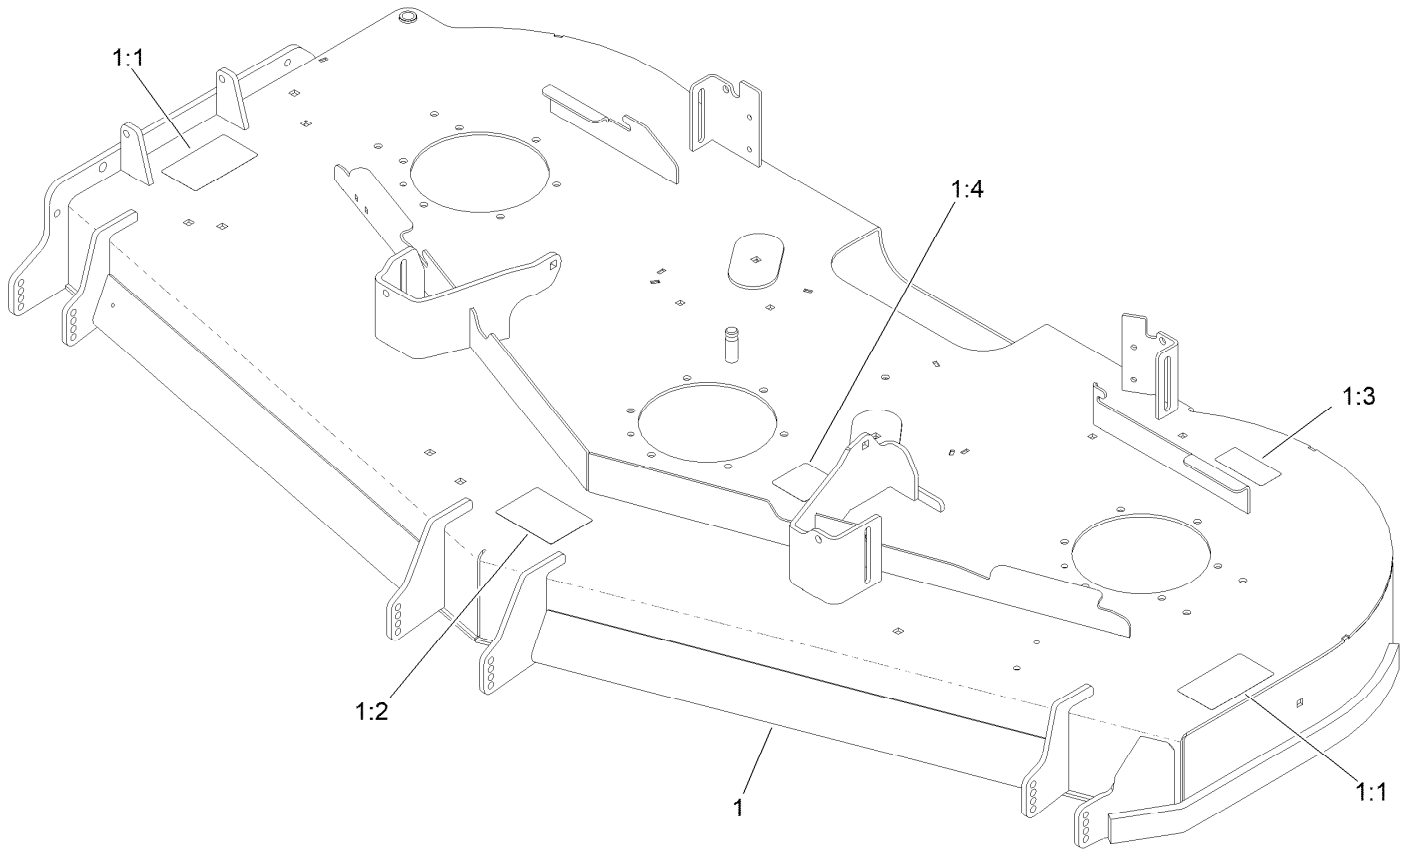

Spindle Assembly No. 137-9780 (continued)

<i>Ref.</i>	<i>Part Number</i>	<i>Qty.</i>	<i>Description</i>
2	116-0720	2	Bearing-Ball
3	138-6042	1	Spacer-Bearing

Deck Decal Assembly No. 147-5042