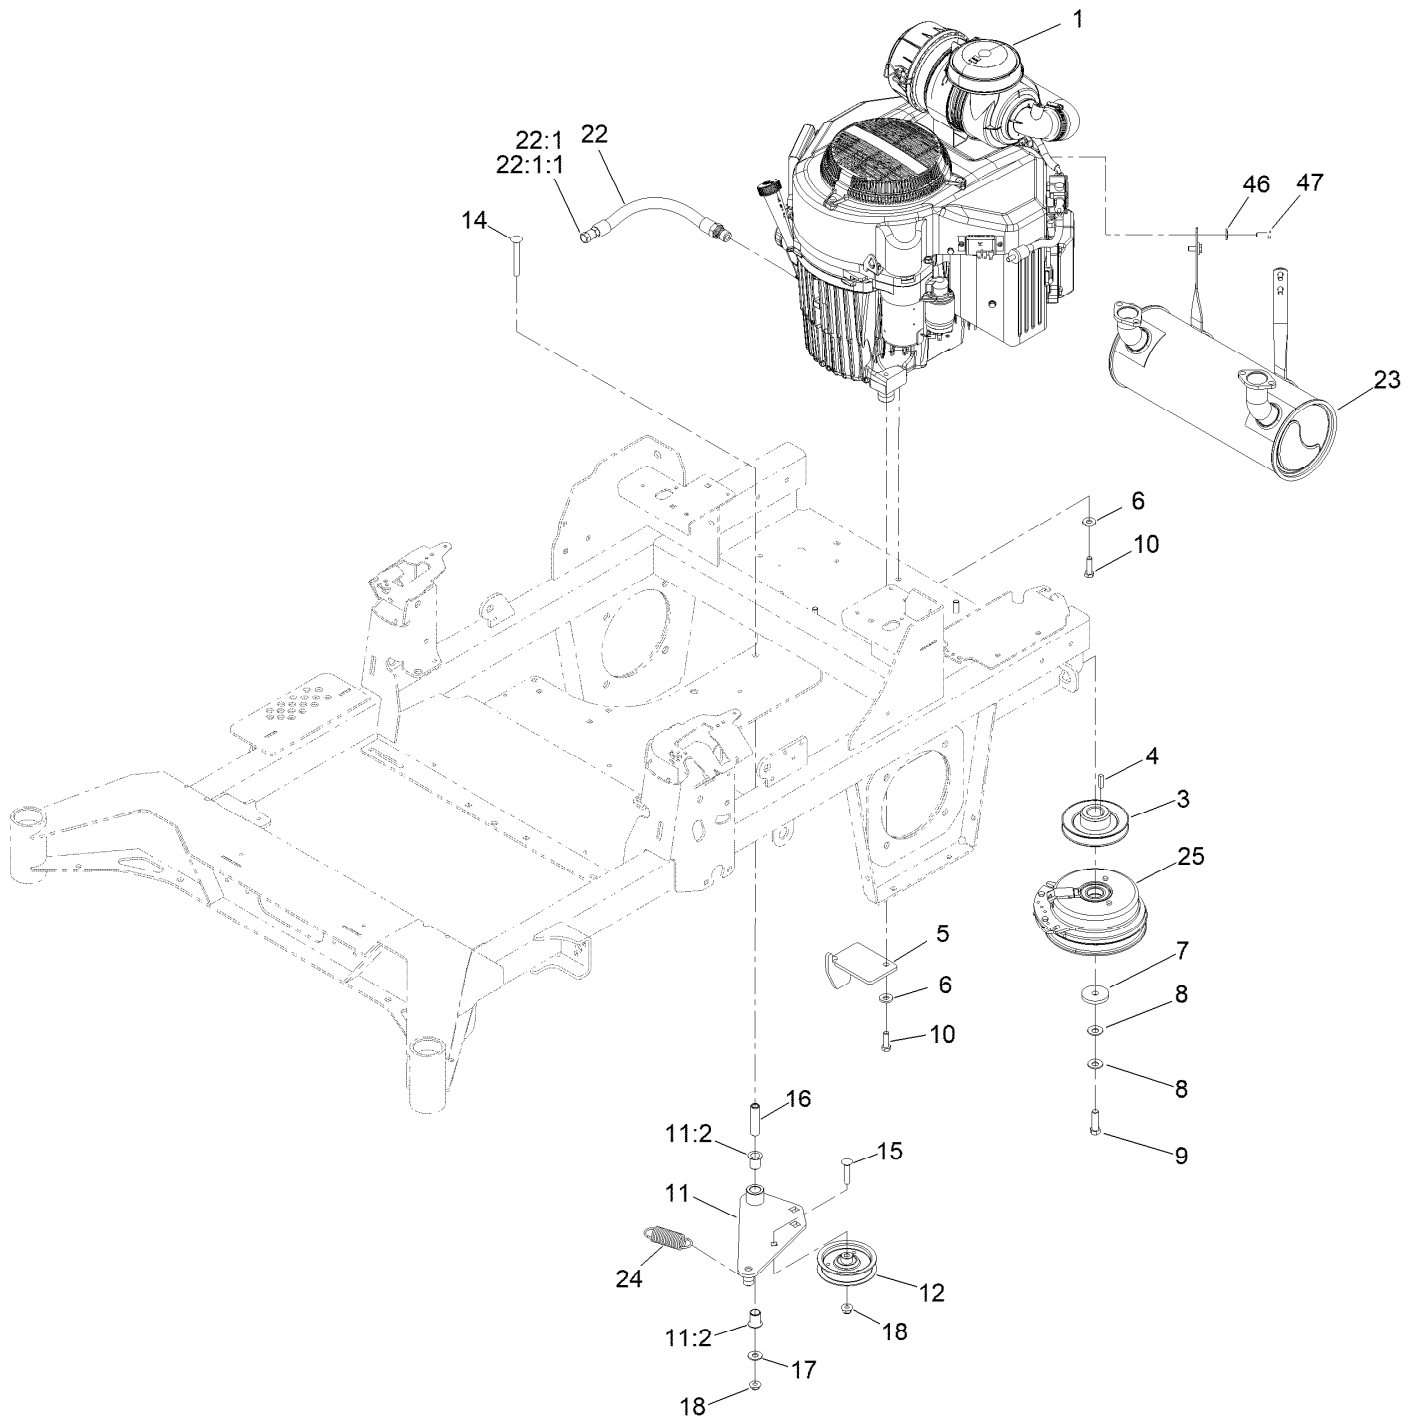

Deck Strut Assembly No. 140-1179 (continued)

<i>Ref.</i>	<i>Part Number</i>	<i>Qty.</i>	<i>Description</i>	<i>Ref.</i>	<i>Part Number</i>	<i>Qty.</i>	<i>Description</i>
2	126-8360	4	Bushing-Rubber, Suspension	4	3231-7	2	Screw-CARR
3	108-6544	4	Spacer	5	2844	2	Washer
				6	104-8301	2	Nut-HF, NI

Engine, Clutch and Muffler Assembly