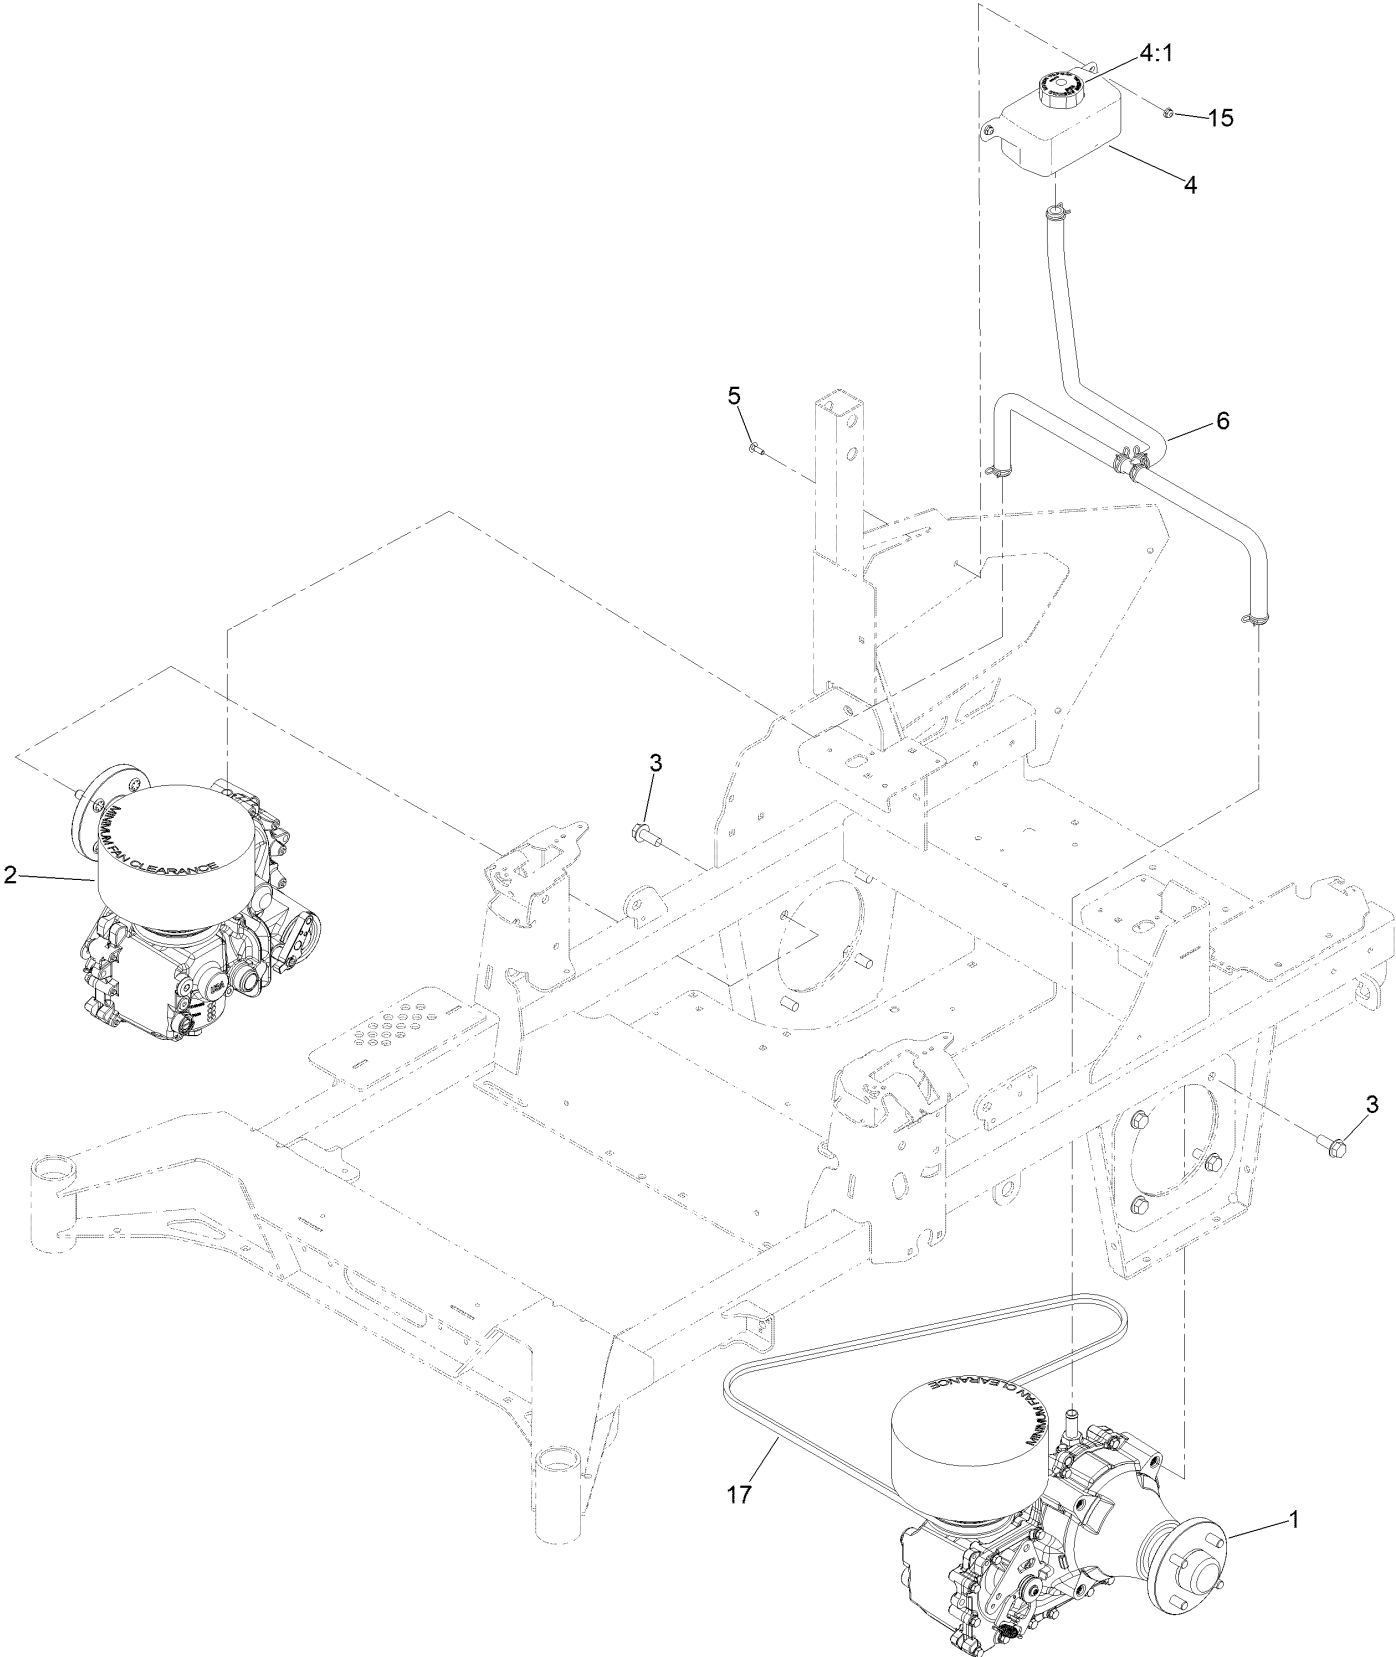

Roll-Over Protection System Assembly No. 139-8062 (continued)

<i>Ref.</i>	<i>Part Number</i>	<i>Qty.</i>	<i>Description</i>	<i>Ref.</i>	<i>Part Number</i>	<i>Qty.</i>	<i>Description</i>
1		1	Upper ROPS ASM ●	5	103-4553	2	ROPS Fold Pin ASM
1:2	107-3069	1	Decal-Warning	6	99-5107	6	Nut-Lock
2		1	RH Lower ROPS ASM ●	7	109-5337	2	Bumper-ROPS
3		1	LH Lower ROPS ASM ●	8	109-9505	4	Washer-Spring
4	126-9209	2	Bolt-Shoulder	9	325-13	4	Screw-HH

● Not serviced separately

Hydro Assembly