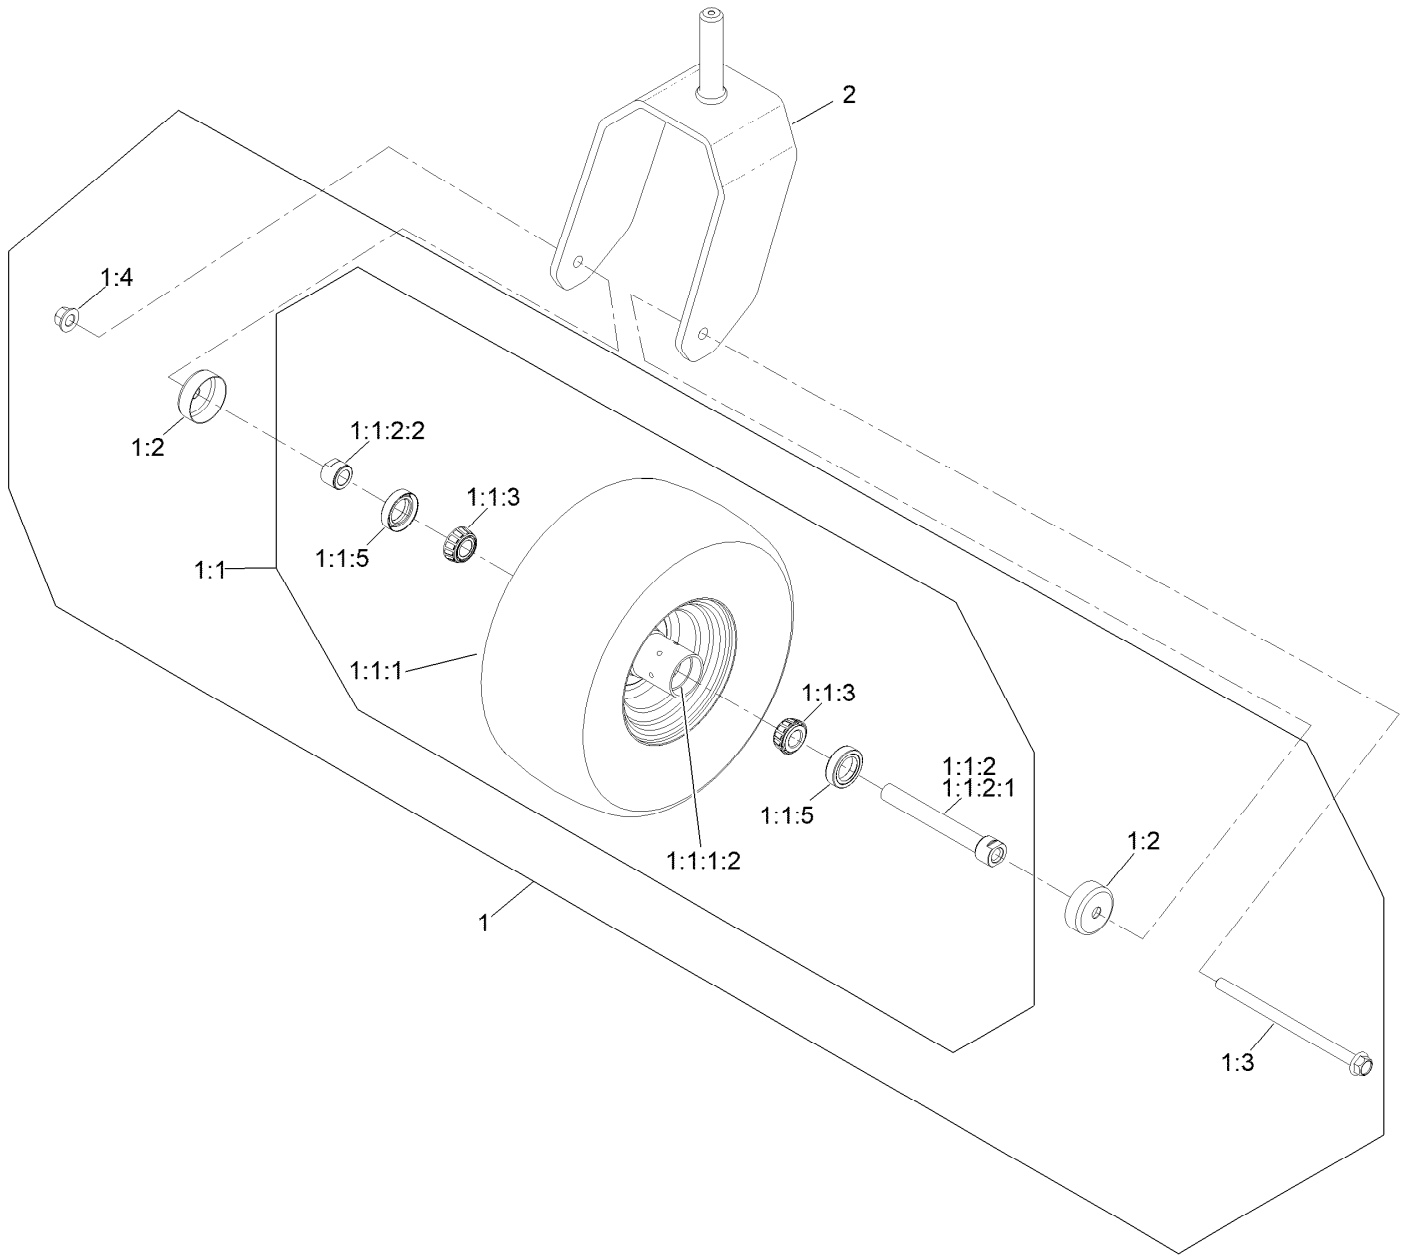

Caster Wheel Assembly (continued)

<i>Ref.</i>	<i>Part Number</i>	<i>Qty.</i>	<i>Description</i>	<i>Ref.</i>	<i>Part Number</i>	<i>Qty.</i>	<i>Description</i>
1		2	ASM-Front Caster W/Fork ●	4	3256-68	2	Washer-Flat
2	109-3678	4	Bearing-Ball	5	100-1668	2	Screw-HHF
3	145-3660	2	Spacer-Bearing	6	144-0375	2	Cap, Grease

● Not serviced separately

Caster Wheel and Fork Assembly