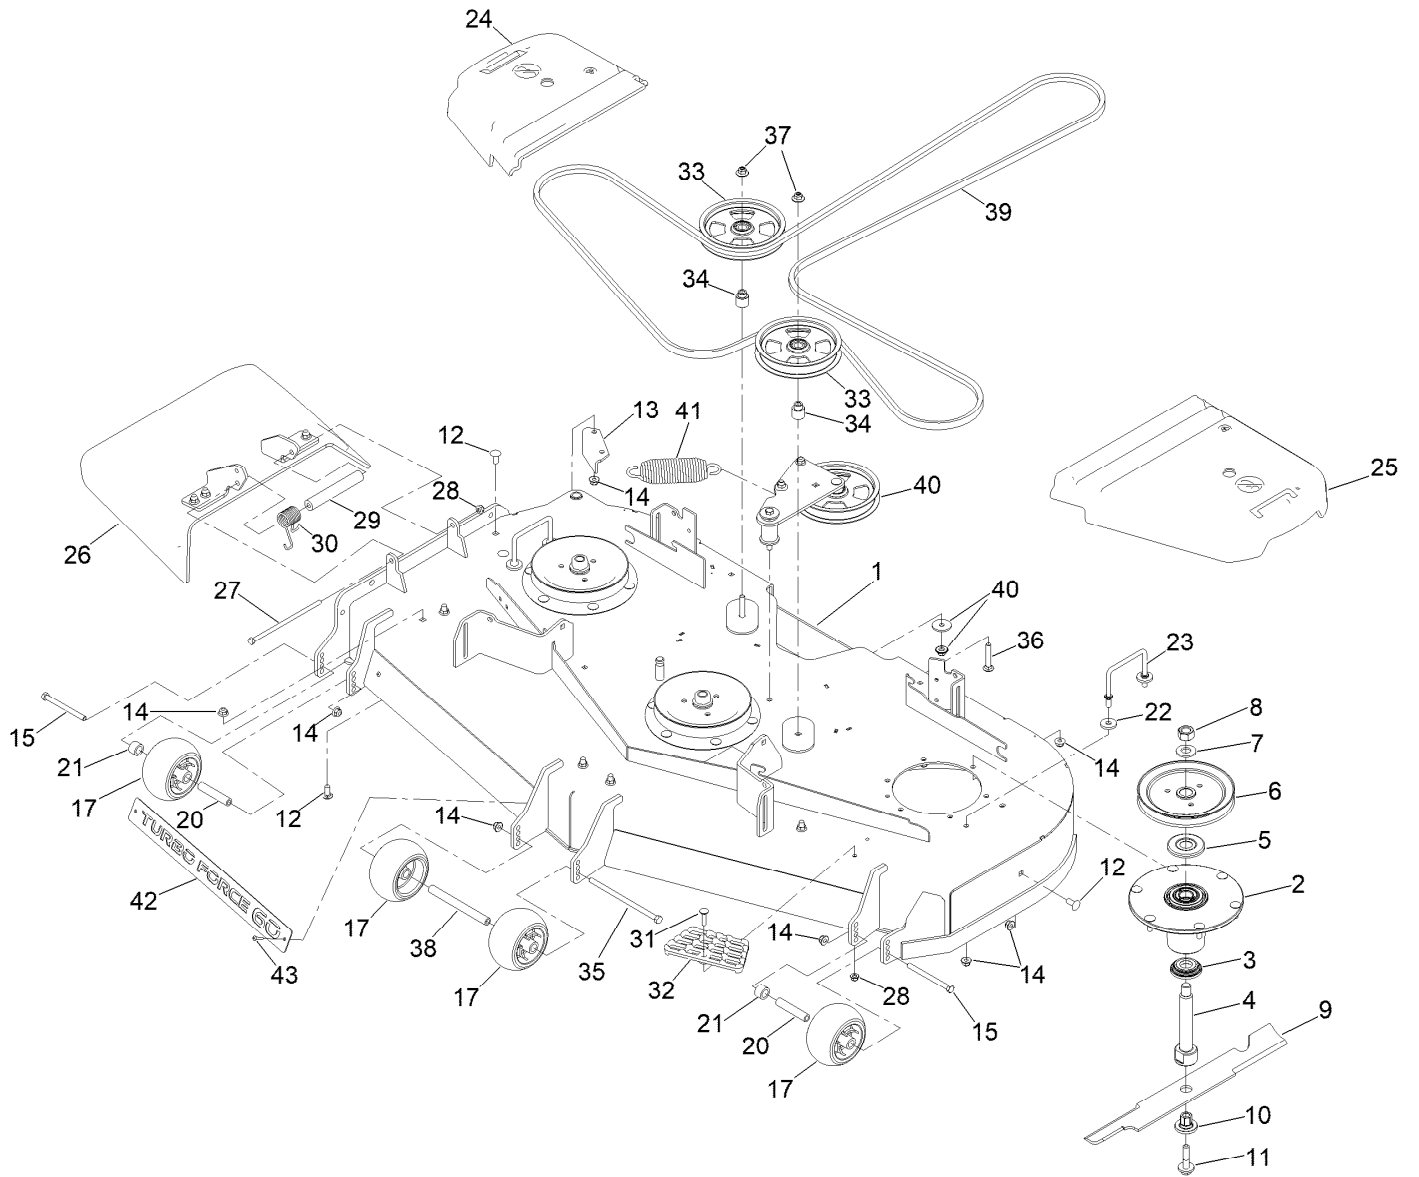

Deck Assembly

Deck Assembly (continued)

<i>Ref.</i>	<i>Part Number</i>	<i>Qty.</i>	<i>Description</i>	<i>Ref.</i>	<i>Part Number</i>	<i>Qty.</i>	<i>Description</i>
1	147-4997	1	Deck Decal ASM	24	116-0094	1	Cover-Belt, RH
2	137-9780	3	Spindle ASM	25	109-6938	1	Cover-Belt, LH
3	137-9784	3	Guard-Bottom	26	144-2635	1	Rubber Deflector ASM
4	138-6045	3	Shaft-Spindle	27	322-50	1	Screw-HH
5	103-1330	3	Guard-Bearing, Top	28	104-8300	2	Nut-HF, NI
6	138-6059	3	Sheave-Drive, Blade	29	105-4622	1	Spacer
7	103-2802	3	Washer	30	108-4052	1	Spring-Torsion
8	116-7306	3	Nut-Hex	31	3230-3	1	Screw-CARR
9	140-1240	3	Blade	32	126-4781-03	1	Step-Deck
10	137-9787	3	Bushing-Hex	33	132-9424	2	Pulley-Idler, Flat
11	109-9220	3	Screw-Sems	34	139-8061	2	Bushing, Idler
12	3231-27	9	Screw-CARR	35	108-5388	1	Screw-HH
13	107-8541-01	1	Baffle-Discharge	36	3231-7	2	Screw-CARR
14	104-8301	34	Nut-HF, NI	37	109-6658	2	Nut-Flange, NI
15	323-23	2	Screw-HH	38	98-5967	1	Spacer-Wheel
17	1-603299	4	Roller-Scalp, Anti	39	144-0357	1	Belt-V
20	133-2129	2	Tube-Shafting	40	139-1087	1	Idler Arm ASM
21	133-2128	2	Tube-Spacer	41	116-6317	1	Spring-Extension
22	1-373034	4	Washer	42	147-4631-03	1	Plate-Turbo Force [black]
23	109-6982	2	Wireform-Cover	43	130-8451	2	Rivet-Trifold