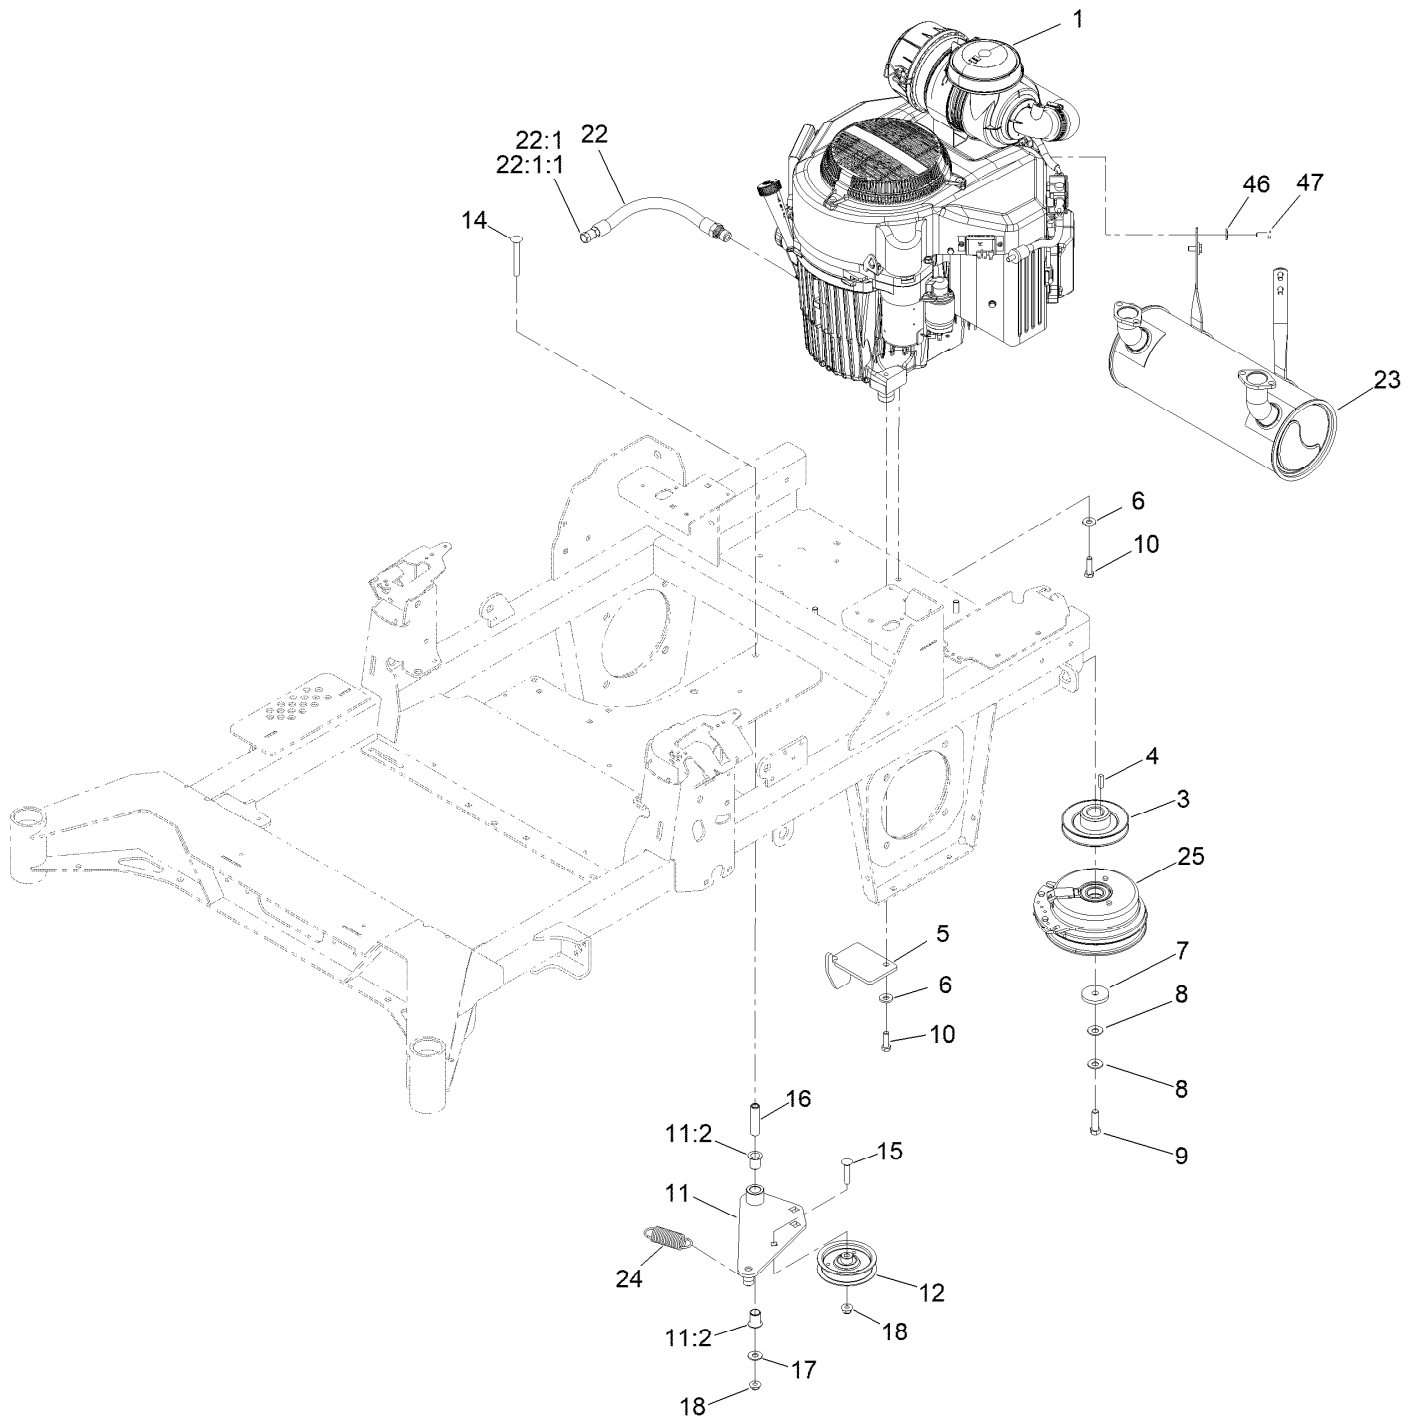

Engine, Clutch and Muffler Assembly

Engine, Clutch and Muffler Assembly (continued)

<i>Ref.</i>	<i>Part Number</i>	<i>Qty.</i>	<i>Description</i>	<i>Ref.</i>	<i>Part Number</i>	<i>Qty.</i>	<i>Description</i>
1		1	Engine-Kawasaki, Fx1000V ▲■	14	3231-42	1	Screw-CARR
3	139-6702	1	Sheave, W/Hub	15	3231-29	1	Screw-CARR
4	1-807259	1	Key	16	139-6690	1	Bushing, Idler Pivot
5	140-1190	1	Anchor-Clutch	17	3256-4	1	Washer-Flat
6	98-5975	4	Washer-Belleville	18	104-8301	2	Nut-HF, NI
7	109-6919	1	Washer-Plain	22	116-4924	1	Engine Oil Drain Hose ASM
8	1-603610	2	Washer-Spring	22:1	353-508	1	Plug-HH ●
9	109-9761	1	Screw-HH	22:1:1	237-42	1	O-Ring
10	323-7	4	Screw-HH	23	140-8002	1	Muffler
11	144-2671	1	Idler Arm ASM	24	1-653331	1	Spring-Idler
11:2	138-2573	2	Bushing-Flange	25	116-1604	1	Clutch
12	140-4964	1	Pulley-Idler, Flat	46	1-303334	4	Washer-Spring
				47	33114-020	4	Screw-HH

● Torque to 24-26 ft-lb
▲ Obtain parts from www.kawpower.com

■ Not serviced separately