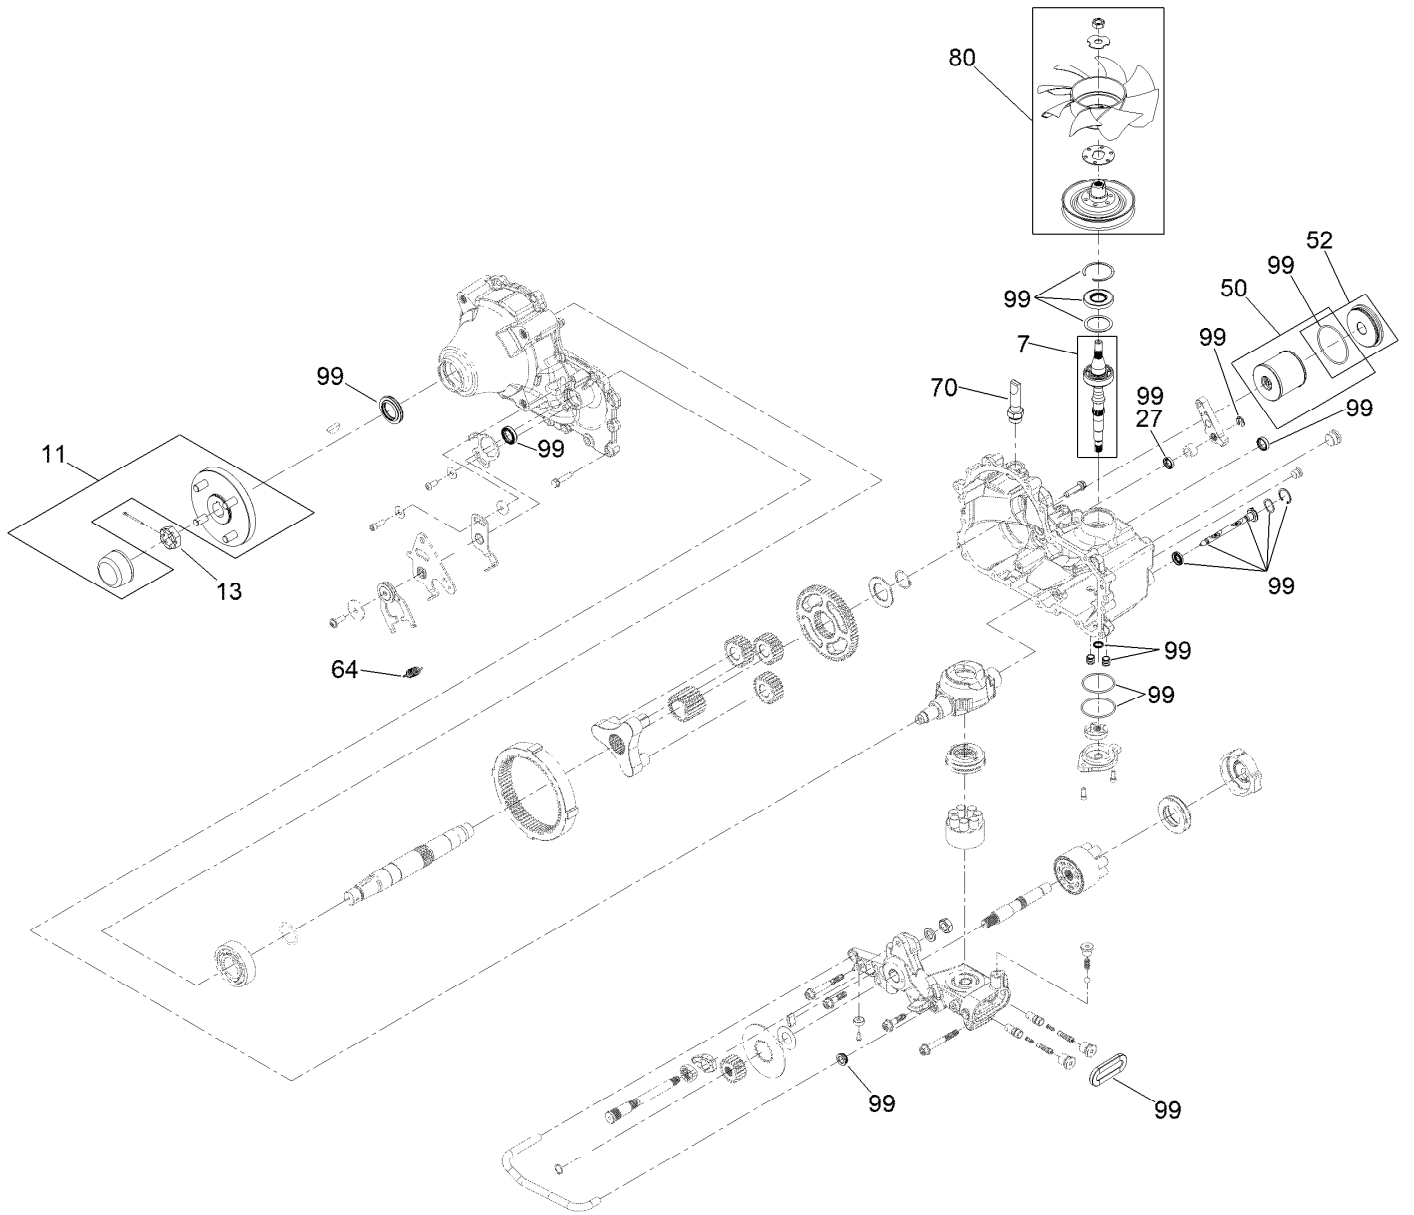

LH Transaxle Assembly No. 138-6076 (continued)

<i>Ref.</i>	<i>Part Number</i>	<i>Qty.</i>	<i>Description</i>	<i>Ref.</i>	<i>Part Number</i>	<i>Qty.</i>	<i>Description</i>
7	147-1672	1	Kit, Input Shaft	52	144-6604	1	Kit, Filter Plug
11	144-6594	1	Hub-4 Bolt	64	125-4684	1	Spring-Extension
13	144-6595	1	Nut, Slotted	70	144-6601	1	Fitting-5/8 Beaded, 7/8 SAE
27	145-3678	1	Seal, Lip-Brake	80	144-6602	1	Kit, Fan And Pulley
50	144-6603	1	Kit, Filter	99	145-3683	1	Kit-Overhaul Seal

RH Transaxle Assembly No. 138-6077