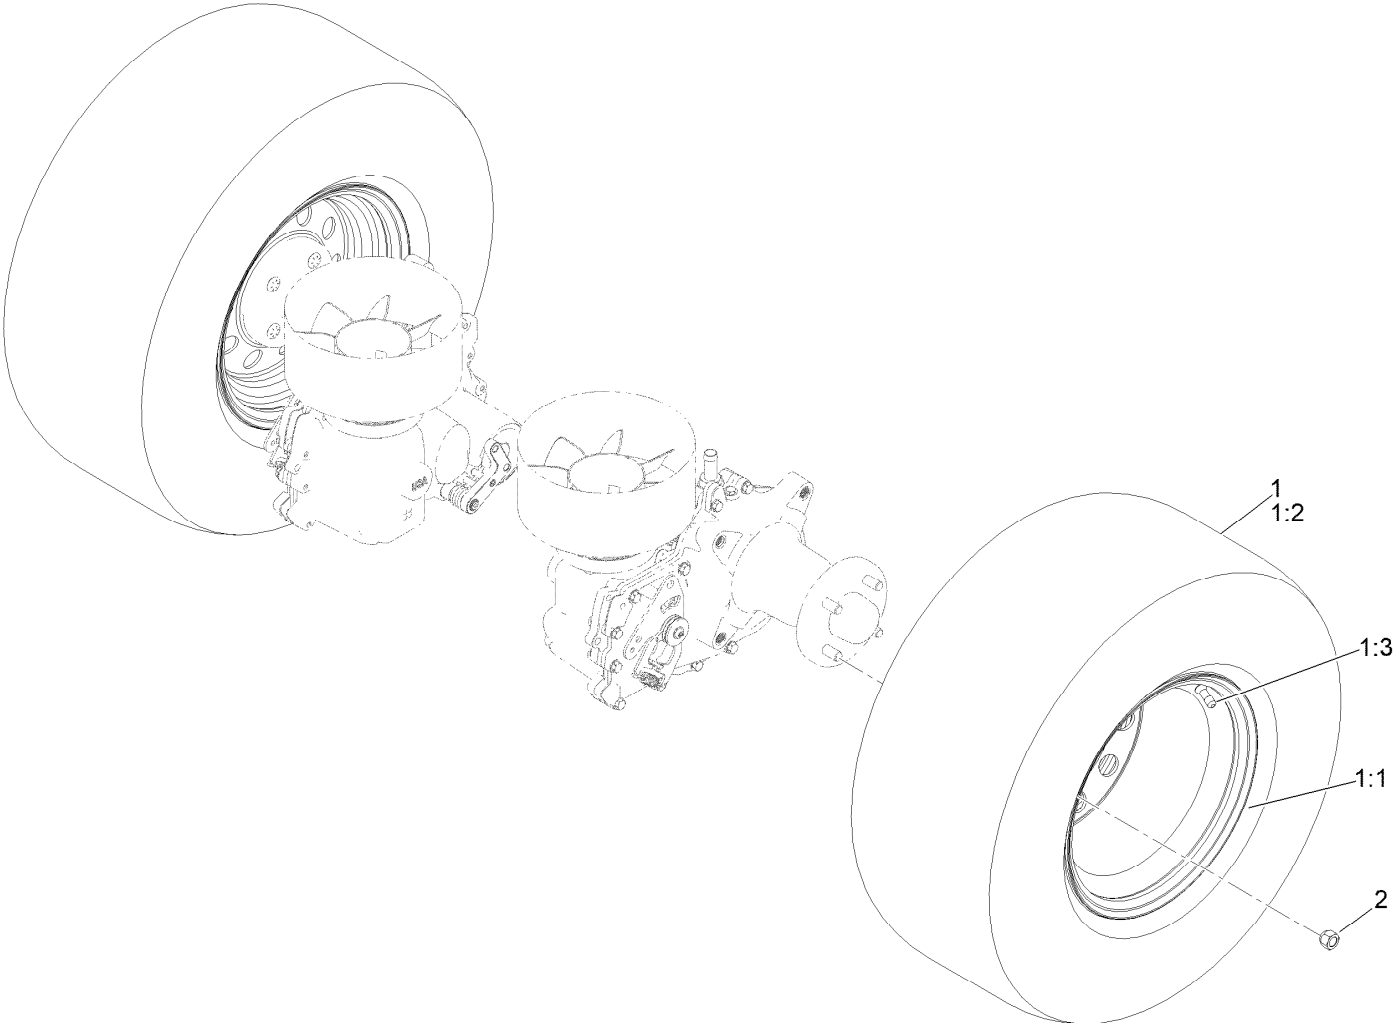

Rear Wheel Assembly