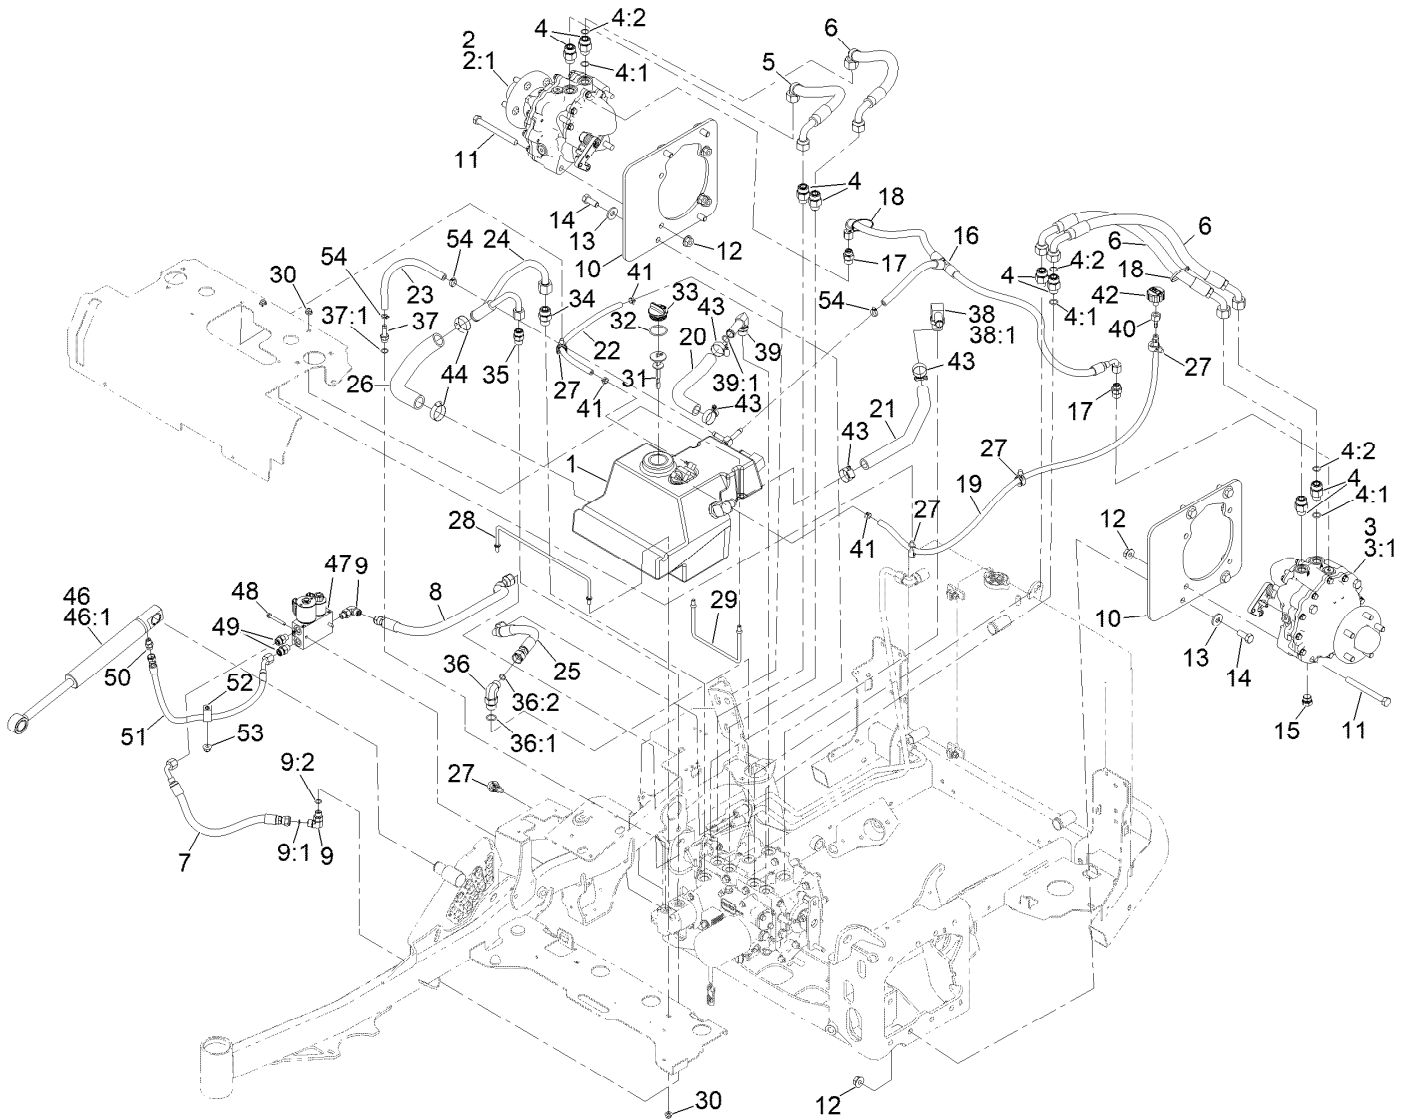

Hydraulic Assembly

17	34	35	49	50
17:1	34:2	35:1	49:1	50:2
17:2	34:1	35:2	49:2	50:1