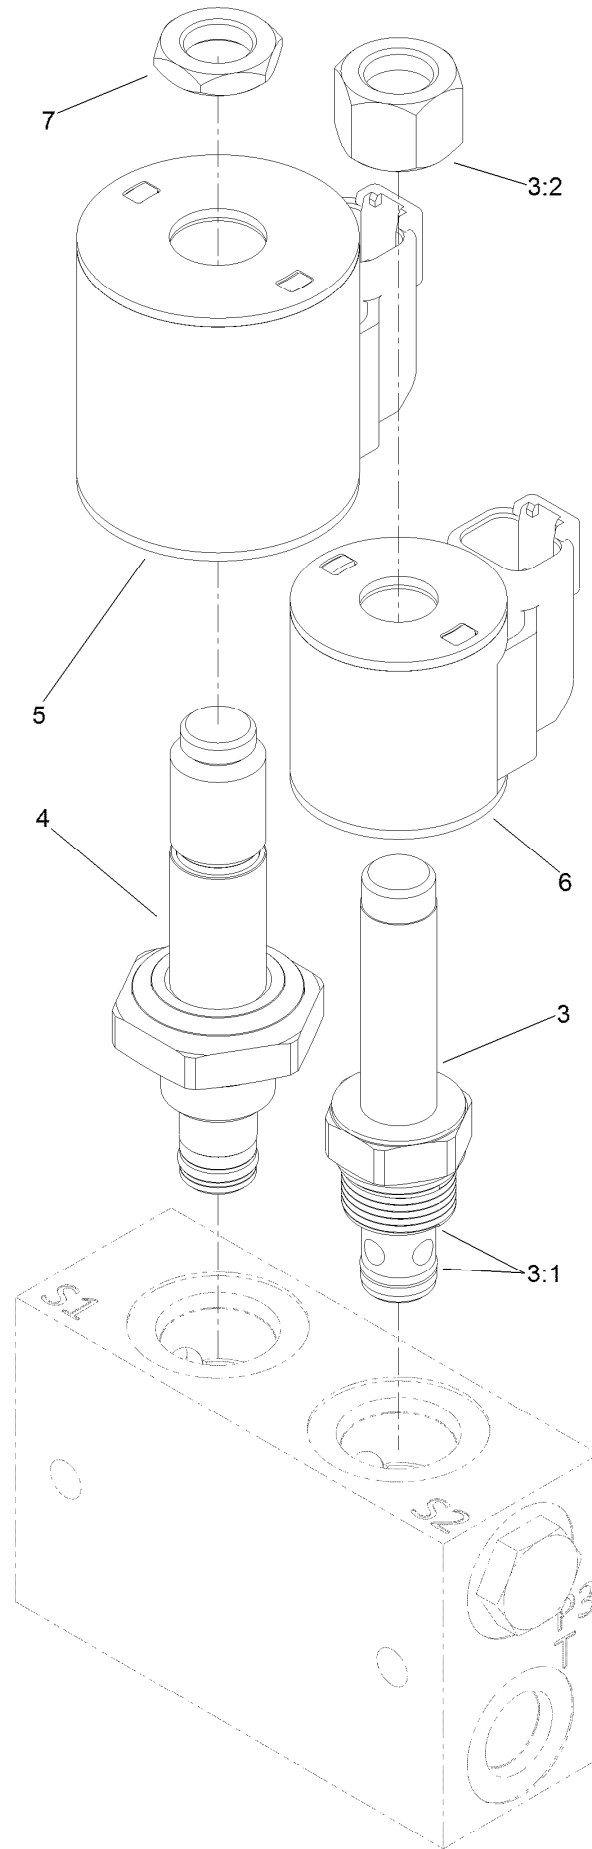

Deck Lift Valve Assembly No. 131-1934