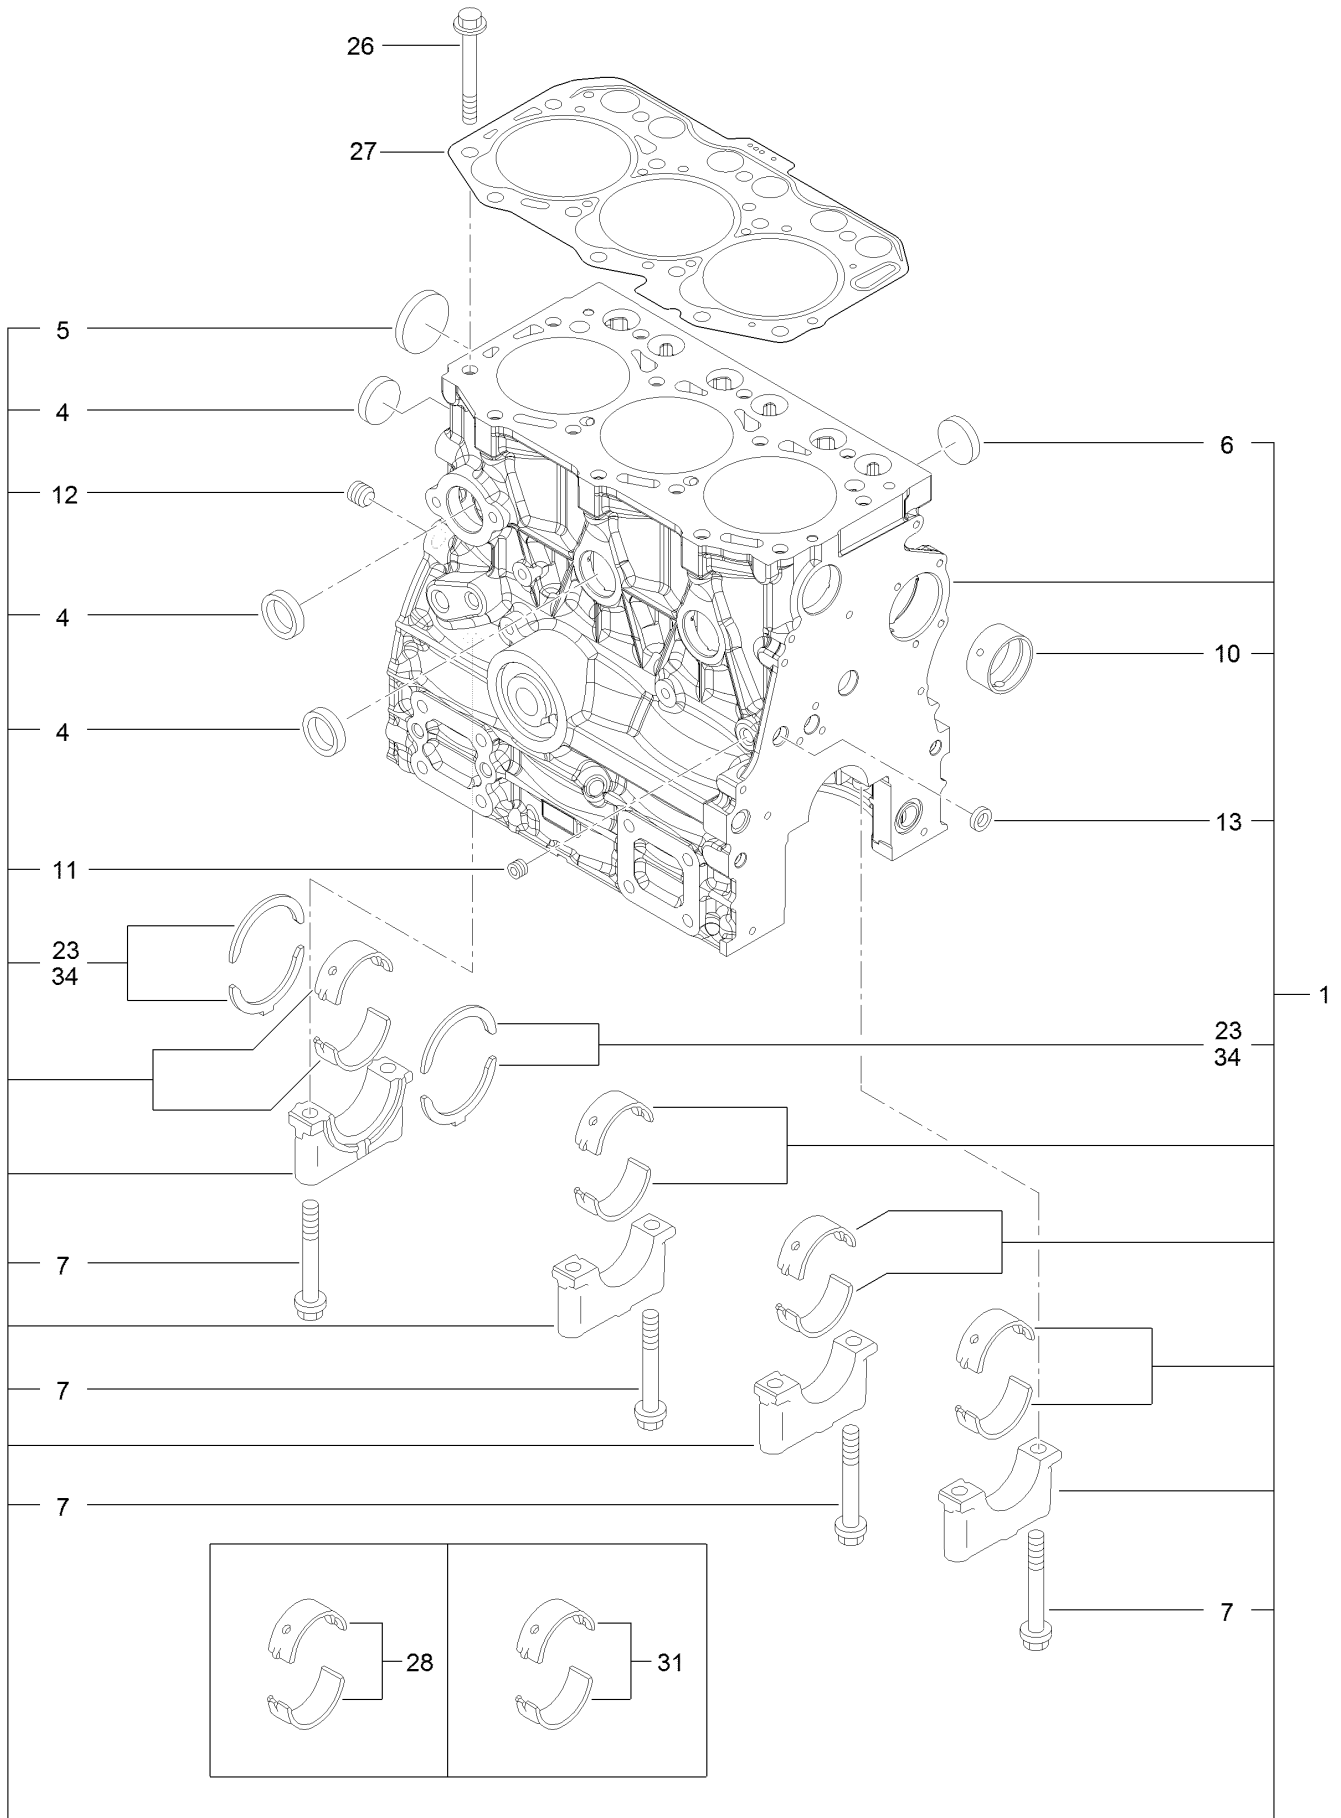

Cylinder Block Assembly

Cylinder Block Assembly (continued)

<i>Ref.</i>	<i>Part Number</i>	<i>Qty.</i>	<i>Description</i>	<i>Ref.</i>	<i>Part Number</i>	<i>Qty.</i>	<i>Description</i>
1	135-4030	1	Cylinder Block ASM	13	125-7237	1	Plug
4	135-4031	4	Plug-Cup	23	135-4036	2	Thrust Bearing ASM
5	135-4032	1	Plug-Dish	26	135-4037	14	Bolt-Head, Cylinder
6	135-4033	3	Plug-Cup	27	135-4038	1	Head Gasket Set
7	135-4034	8	Bolt-Cap	28	135-4039	4	Main Bearing ASM
10	135-4035	1	Bushing-Camshaft	31	135-4040	4	Main Bearing ASM
11	125-6969	1	Plug	34	135-4041	2	Bearing-Thrust
12	125-6973	1	Plug