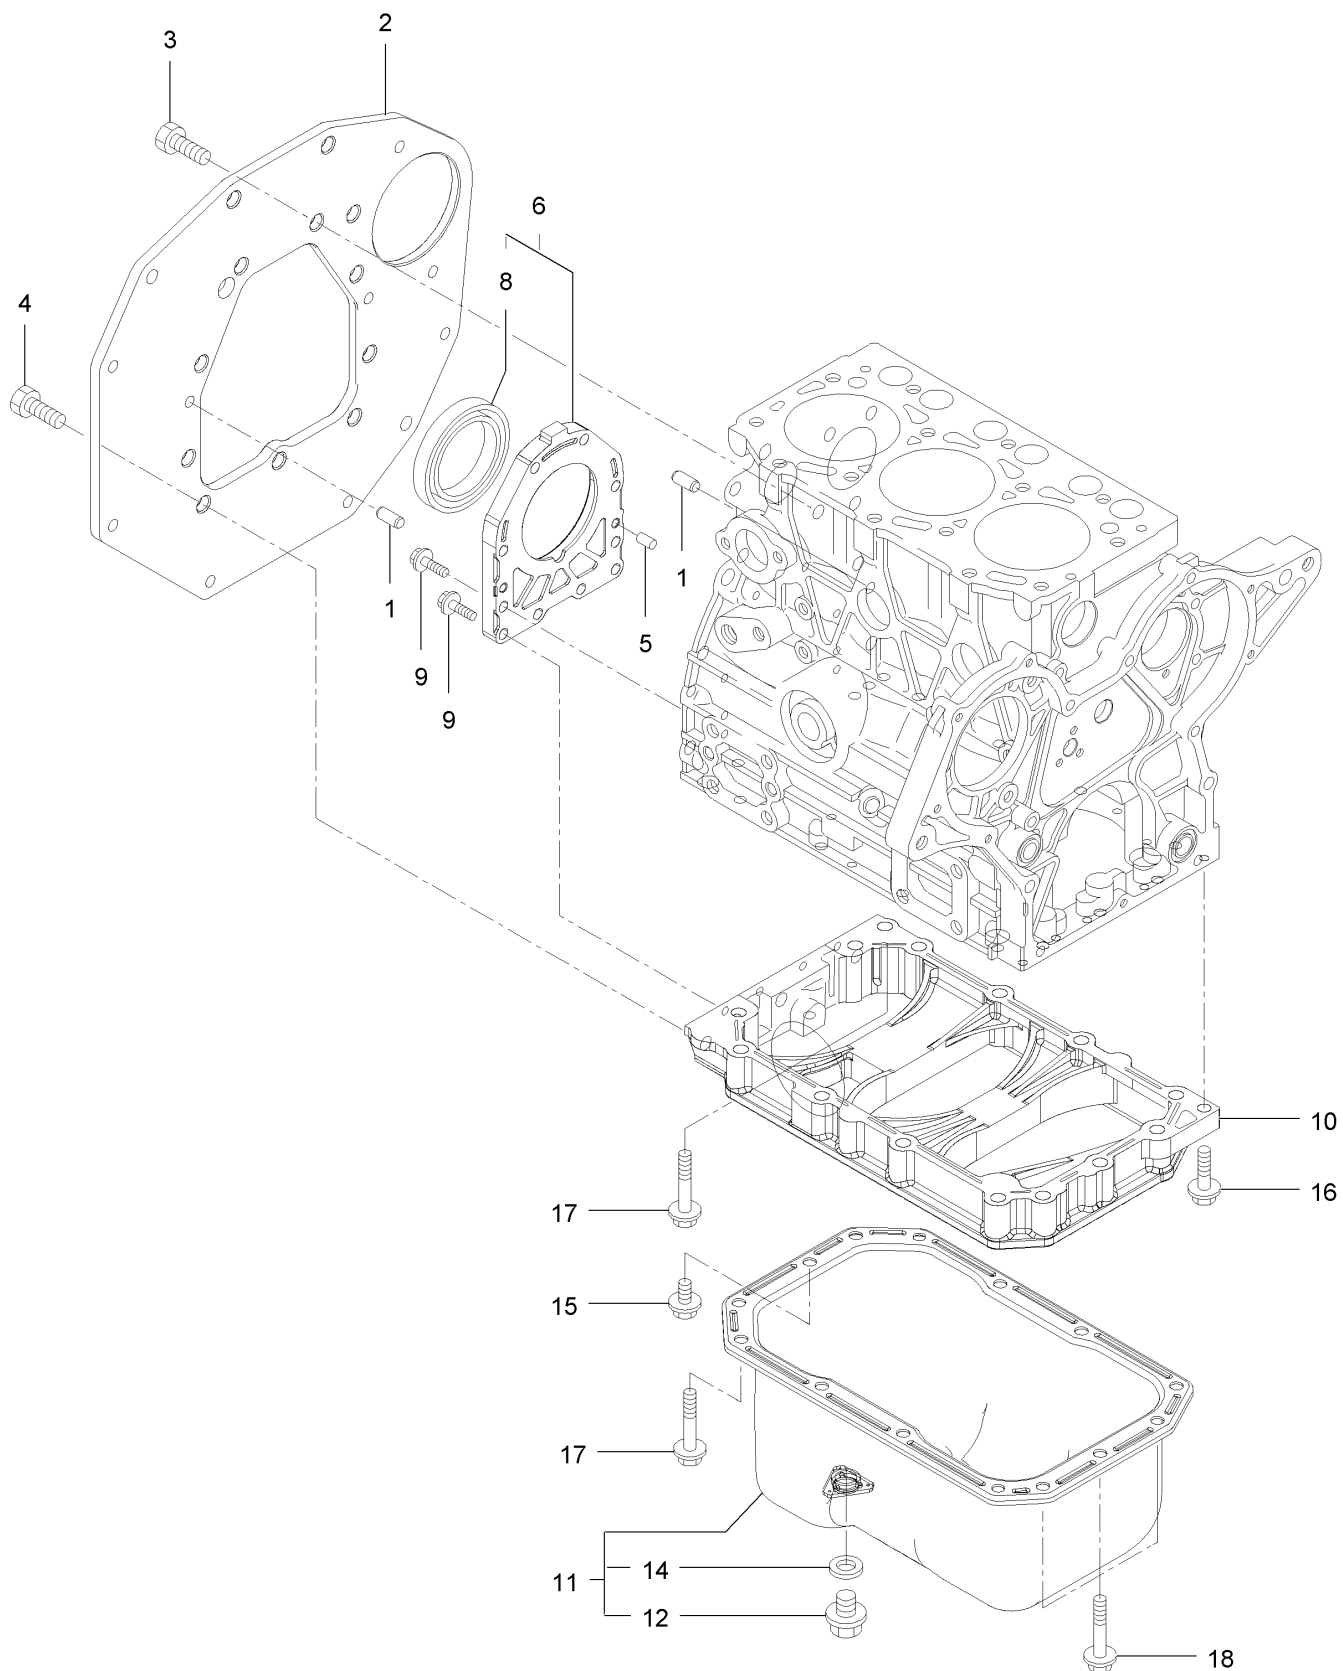

Flywheel Housing and Oil Sump Assembly

Flywheel Housing and Oil Sump Assembly (continued)

<i>Ref.</i>	<i>Part Number</i>	<i>Qty.</i>	<i>Description</i>	<i>Ref.</i>	<i>Part Number</i>	<i>Qty.</i>	<i>Description</i>
1	125-6995	2	Pin	10	135-4066	1	Spacer-Pan, Oil
2	135-4060	1	Flange-Mounting	11	135-4067	1	Oil Pan ASM
3	135-4061	9	Bolt	12	135-4068	1	Plug
4	125-7226	3	Bolt	14	136-8236	1	Washer-Seal
5	135-4062	2	Pin-Parallel	15	125-7212	1	Bolt
6	135-4063	1	Case ASM-Oil Seal	16	125-7216	1	Bolt
8	135-4064	1	Seal-Oil	17	125-7219	11	Bolt
9	135-4065	10	Bolt	18	125-7220	3	Bolt