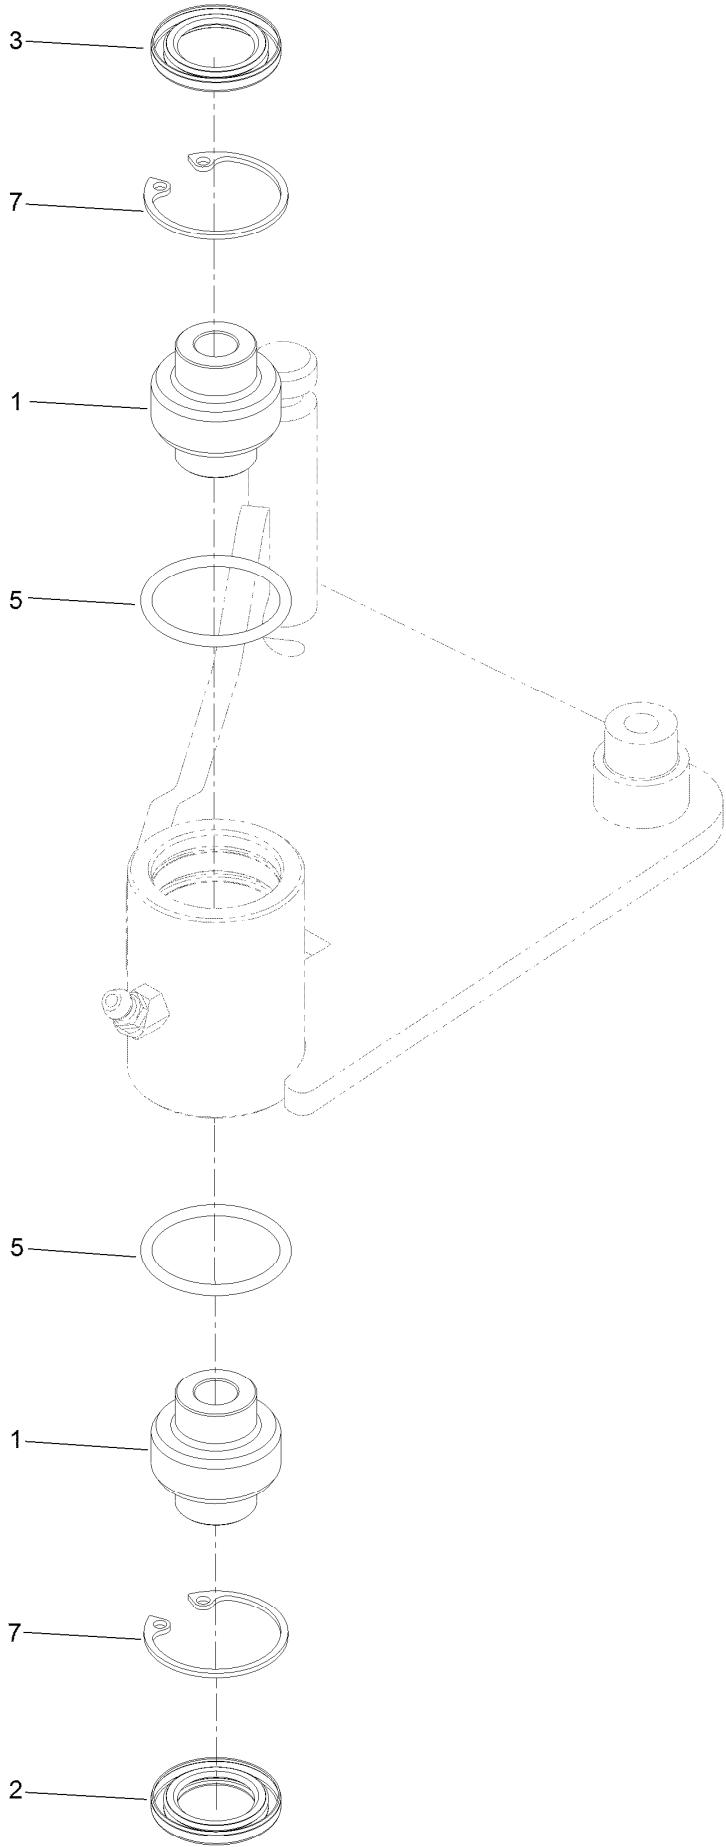

● Not serviced separately

Idler Arm Assembly No. 126-2585

Idler Arm Assembly No. 126-2585 (continued)

<i>Ref.</i>	<i>Part Number</i>	<i>Qty.</i>	<i>Description</i>
1	103-3504	2	Bearing-Spherical
2	103-3505	1	Seal-Lip, Double
3	103-3506	1	Seal-Lip, Single