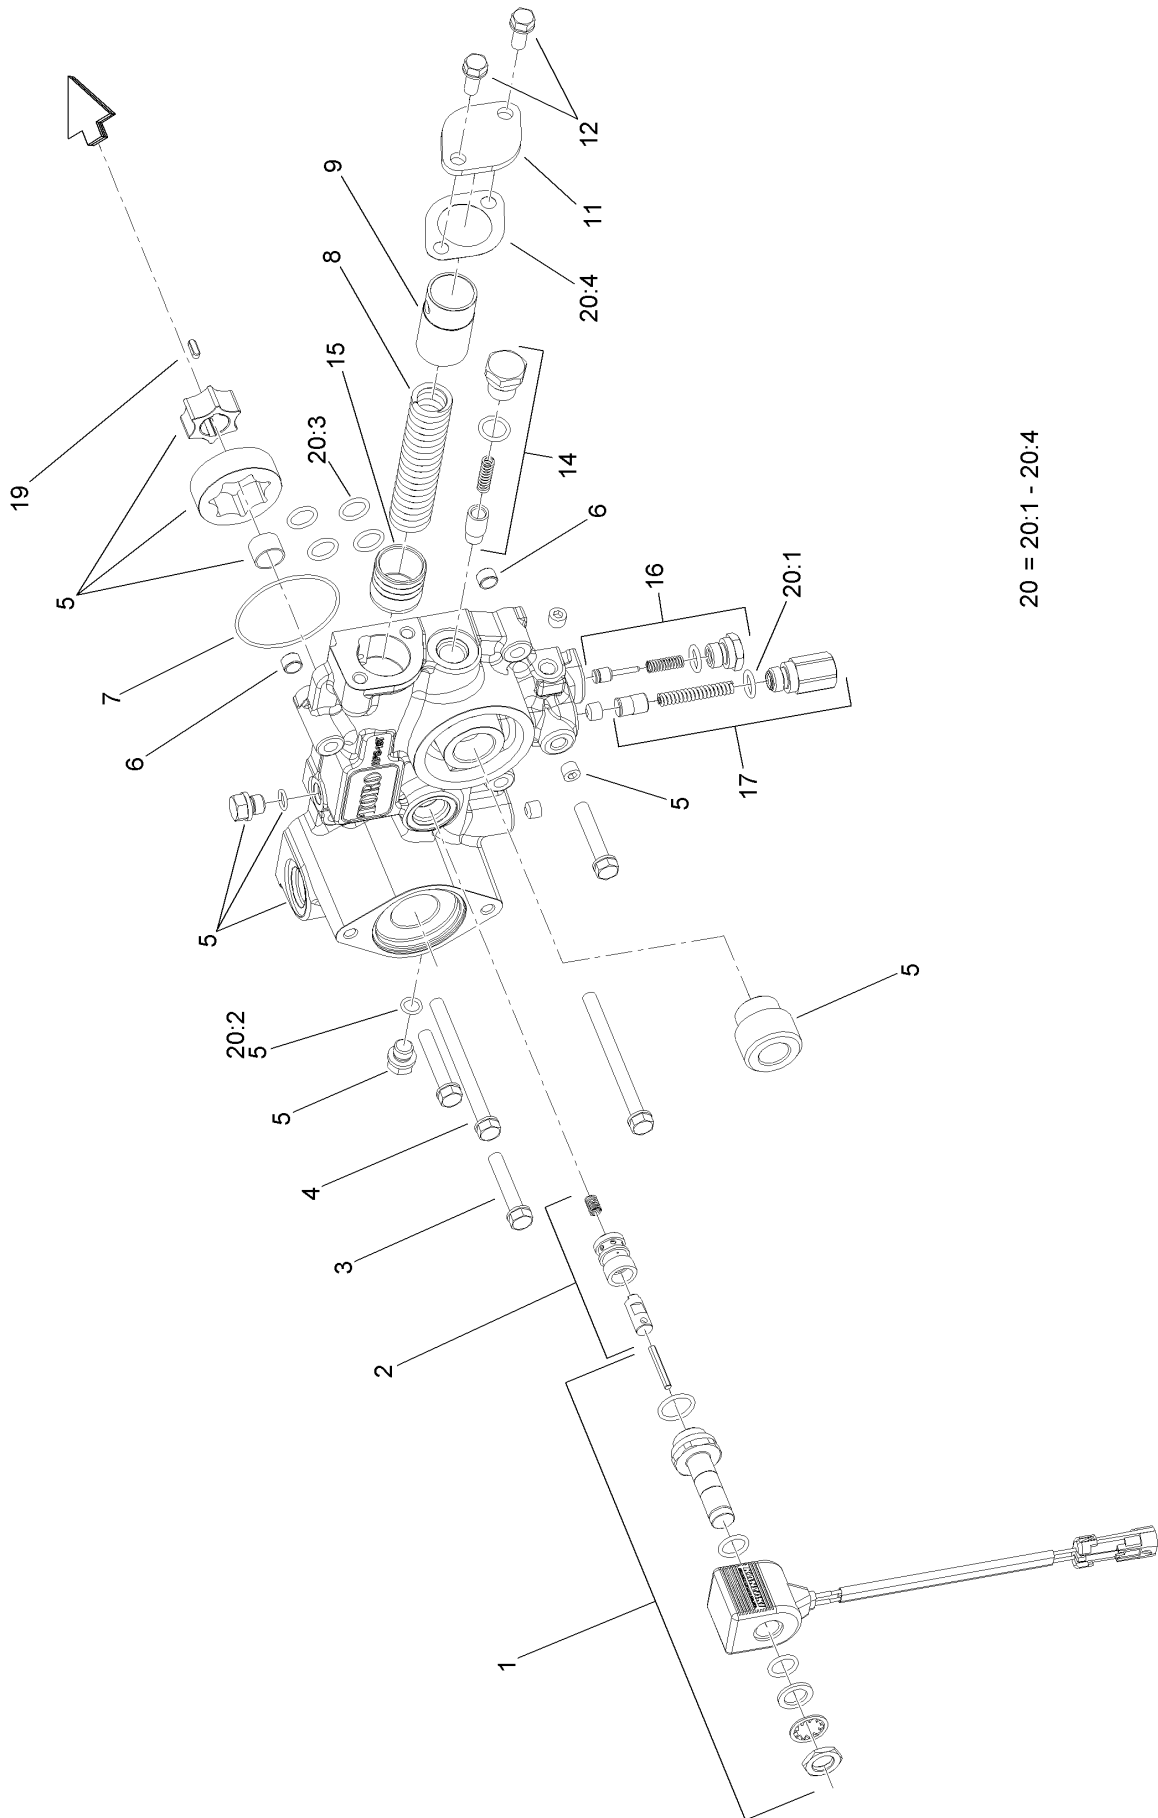

Charge Pump Housing Assembly Transmission Assembly No. 131-5510

Charge Pump Housing Assembly Transmission Assembly No. 131-5510 (continued)

<i>Ref.</i>	<i>Part Number</i>	<i>Qty.</i>	<i>Description</i>	<i>Ref.</i>	<i>Part Number</i>	<i>Qty.</i>	<i>Description</i>
1	107-0851	1	Solenoid ASM	14	107-0843	1	Filter Bypass Valve ASM
2	107-0850	1	Solenoid Valve ASM	15	107-0818	1	Piston
3	107-0863	3	Bolt	16	107-0842	1	Charge Relief Valve ASM
4	107-0864	2	Bolt	17	107-0841	1	Pressure Valve ASM
5	107-0840	1	Pump Body ASM	19	107-0865	1	Key
6	107-0848	2	Pin	20	107-0855	1	Charge Pump Seal Kit
7	107-0856	1	O-Ring	20:1	93-0418	2	O-Ring
8	107-0845	1	Spring	20:2	107-0817	2	O Ring-Plug
9	107-0844	1	Collar	20:3	104-3298	6	Packing
11	107-0846	1	Cover	20:4	107-0847	1	Gasket
12	93-0457	2	Bolt And Washer ASM