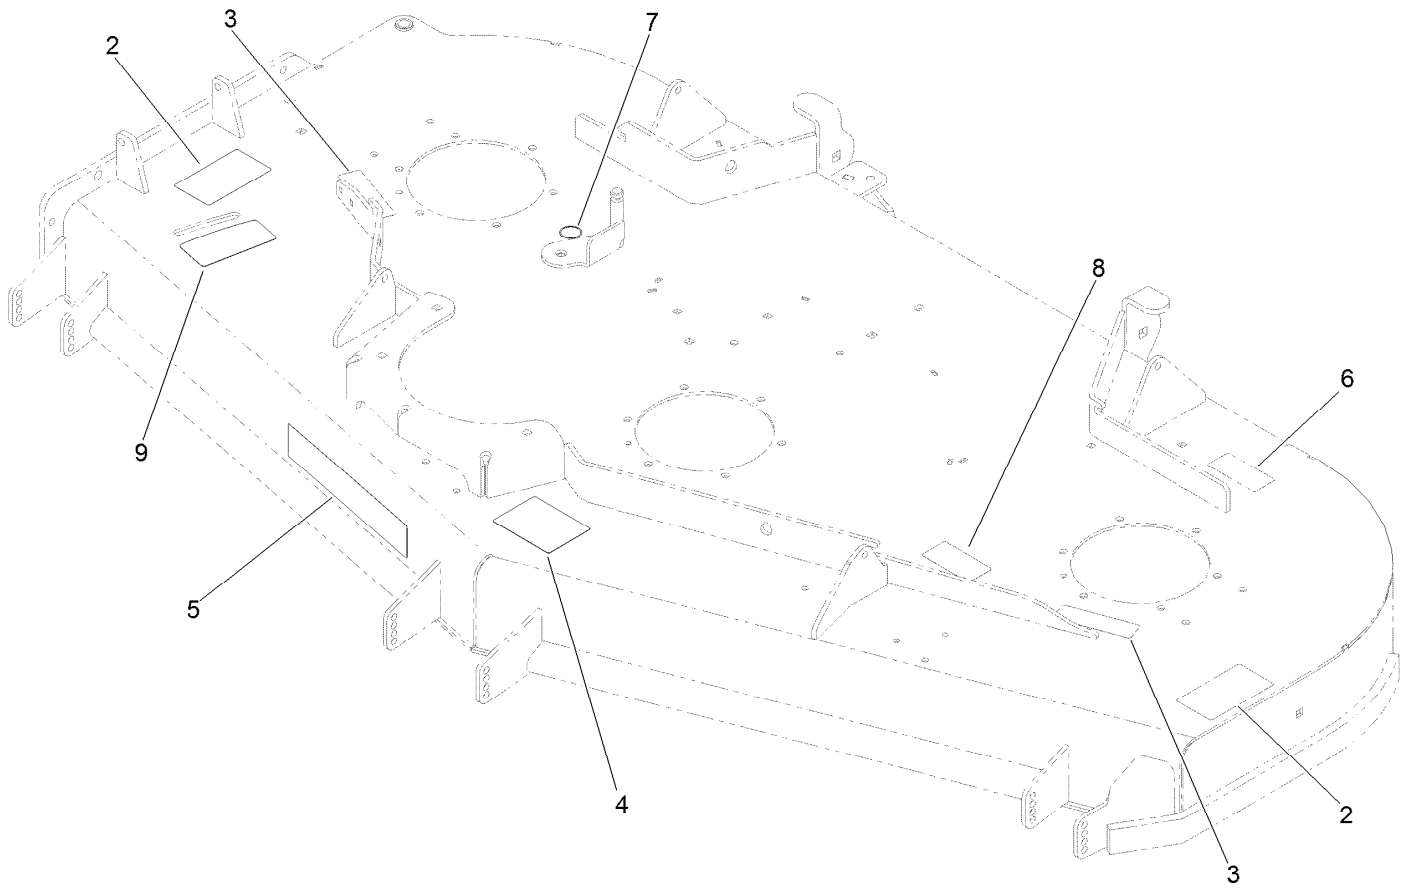

Deck Assembly (continued)

<i>Ref.</i>	<i>Part Number</i>	<i>Qty.</i>	<i>Description</i>	<i>Ref.</i>	<i>Part Number</i>	<i>Qty.</i>	<i>Description</i>
1	140-0960	1	Deck Decal ASM	32	3231-1	6	Screw-CARR
2	1-603299	6	Roller-Scalp, Anti	33	106-7355-01	1	Mount-Wheel, RH
3	98-7912	4	Tube-Spanner	34	109-2872	2	Spacer-Pulley
4	323-23	4	Screw-HH	35	3231-44	1	Screw-CARR
5	98-7913	4	Tube-Spacer	36	1-373034	4	Washer
6	104-8301	33	Nut-HF, NI	37	109-6982	2	Wireform-Cover
7	98-5967	1	Spacer-Wheel	38	109-6938	1	Cover-Belt, LH
8	108-5388	1	Screw-HH	39	126-3527	1	Shield-Belt
9	114-5843-01	1	Baffle	40		1	Gearbox ASM ●
10	3231-27	3	Screw-CARR	41	107-4767	1	Pulley
11	138-6051-01	1	Plate-Baffle	42	126-2585	1	Idler Arm ASM
12	3290-357	6	Nut-HSF	43	116-1502	1	Bolt-Shoulder, Carriage
13	92-1624	2	Screw-HWH Thd Form	44	126-7685	2	Idler-Pulley
14	109-1092	1	Knob	45	3231-9	1	Screw-CARR
15	106-3216-01	1	Baffle-Discharge	46	126-8766	1	Idler V
16	108-2792	1	Rubber Deflector ASM	47	126-8043	3	Shield-Dust
17	322-50	1	Screw-HH	48	109-6658	3	Nut-Flange, NI
18	105-4622	1	Spacer	49	103-2916	1	Guard-Top
19	108-4052	1	Spring-Torsion	50	43-0940	1	Spacer
20	3296-47	1	Nut-Lock, NI	51	3234-11	1	Screw-HHF
21	137-9780	3	Spindle ASM	52	116-6317	1	Spring-Extension
22	103-1330	3	Guard-Bearing, Top	53	126-6856	1	Belt-V
23	137-9784	3	Guard-Bottom	54	126-4781-03	1	Step-Deck
24	138-6045	3	Shaft-Spindle	55	3230-3	1	Screw-CARR
25	140-1238	3	Blade	56	104-8300	1	Nut-HF, NI
26	137-9787	3	Bushing-Hex	57	135-0362	1	Guide-Belt
27	109-9220	3	Screw-Sems	58	3296-59	1	Nut-Lock, NI
28	138-6058	3	Sheave-Blade Drive 6.50	59	94-7582	1	Bolt-Shoulder
29	103-2802	3	Washer	60	3231-25	1	Bolt-CARR
30	116-7306	3	Nut-Hex	61	100-4852	1	Washer-Hardened
31	106-7354-01	1	Mount-Wheel, LH				

● Not serviced separately

Deck Decal Assembly No. 140-0960