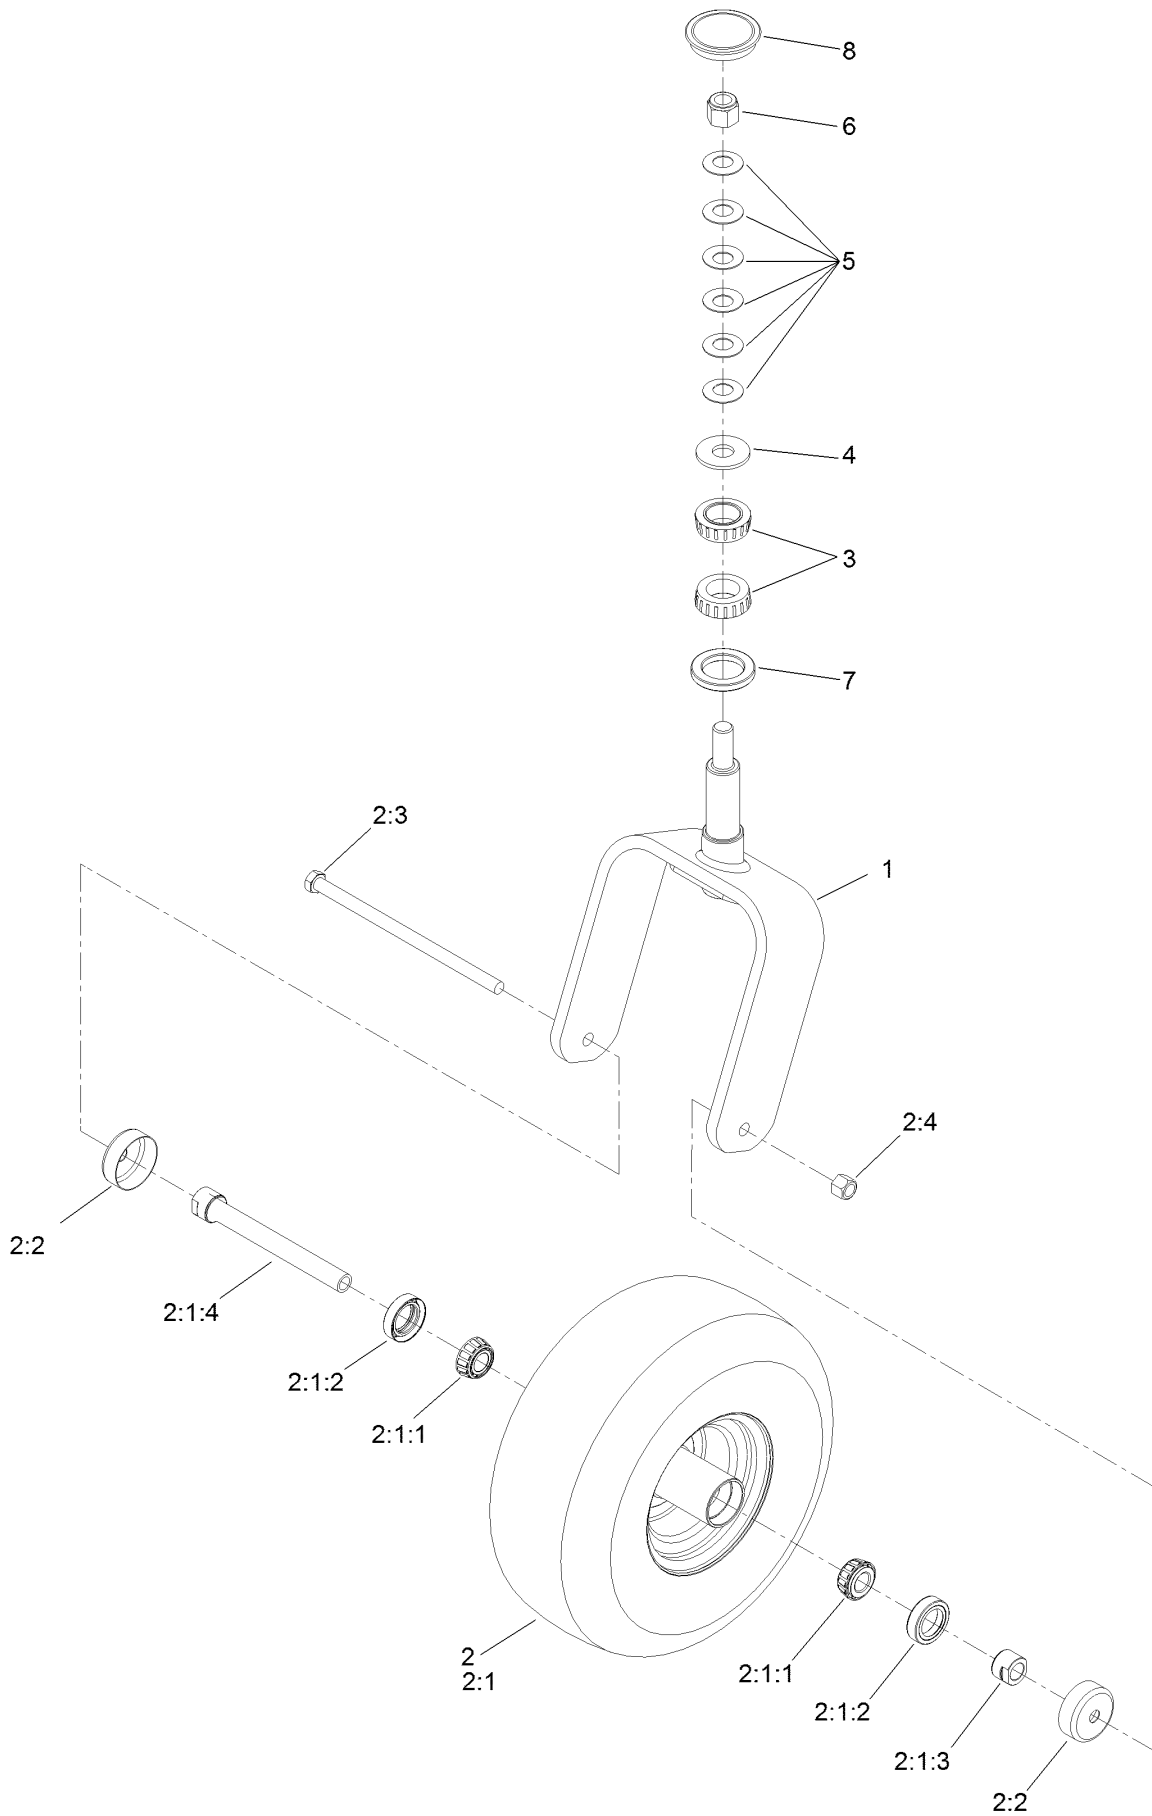

For example, a wheel assembly might be identified by reference number 6, the tire by 6:1, the valve by 6:2, and the wheel by 6:3. When you order the assembly identified by reference number 6, you receive all parts identified by reference numbers 6:1, 6:2, and 6:3. However, you may also order any part individually. Reference numbers of this type appear in illustration and in parts lists.

Roll-Over Protection System Assembly No. 142-9749

Roll-Over Protection System Assembly No. 142-9749 (continued)

<i>Ref.</i>	<i>Part Number</i>	<i>Qty.</i>	<i>Description</i>	<i>Ref.</i>	<i>Part Number</i>	<i>Qty.</i>	<i>Description</i>
1		1	Lower-ROPS, RH ●	7	3233-10	2	Screw-CARR
2		1	Lower-ROPS, LH ●	8	109-9505	4	Washer-Spring
3	109-6653	2	Spacer	9	325-35	4	Screw-HH
4	142-2385	1	ASM,ROPS Upper W/Decal	10	116-0960	2	Spacer
4:2	107-3069	1	Decal-Warning	11	110-5696	2	Spring-Leaf
5	116-0104	2	Pin-Spring	12	3290-412	4	Rivet-Blind
6	99-5107	6	Nut-Lock				

● Not serviced separately

Caster Wheel Assembly

Caster Wheel Assembly (continued)

<i>Ref.</i>	<i>Part Number</i>	<i>Qty.</i>	<i>Description</i>	<i>Ref.</i>	<i>Part Number</i>	<i>Qty.</i>	<i>Description</i>
1	126-8601-01	1	Fork-Caster	2:3	325-39	1	Screw-HH
2	126-9344	1	Wheel And Tire ASM	2:4	3296-23	1	Nut-Lock, NI
2:1		1	Tire And Wheel ASM ●	3	103-9028	2	Bearing-Roller, Cone Taper
2:1:1	1-633585	2	Bearing-Cone, Taper	4	3256-8	1	Washer-Flat
2:1:2	103-0063	2	Seal-Caster	5	1-633508	6	Washer-Bellville
2:1:3	103-3051	1	Spacer-Nut	6	3296-51	1	Nut-Lock, NI
2:1:4	126-5361	1	Axle Caster ASM	7	135-0355	1	Seal-Grease
2:2	103-2768	2	Guard-Seal	8	126-9369	1	Cap-Grease