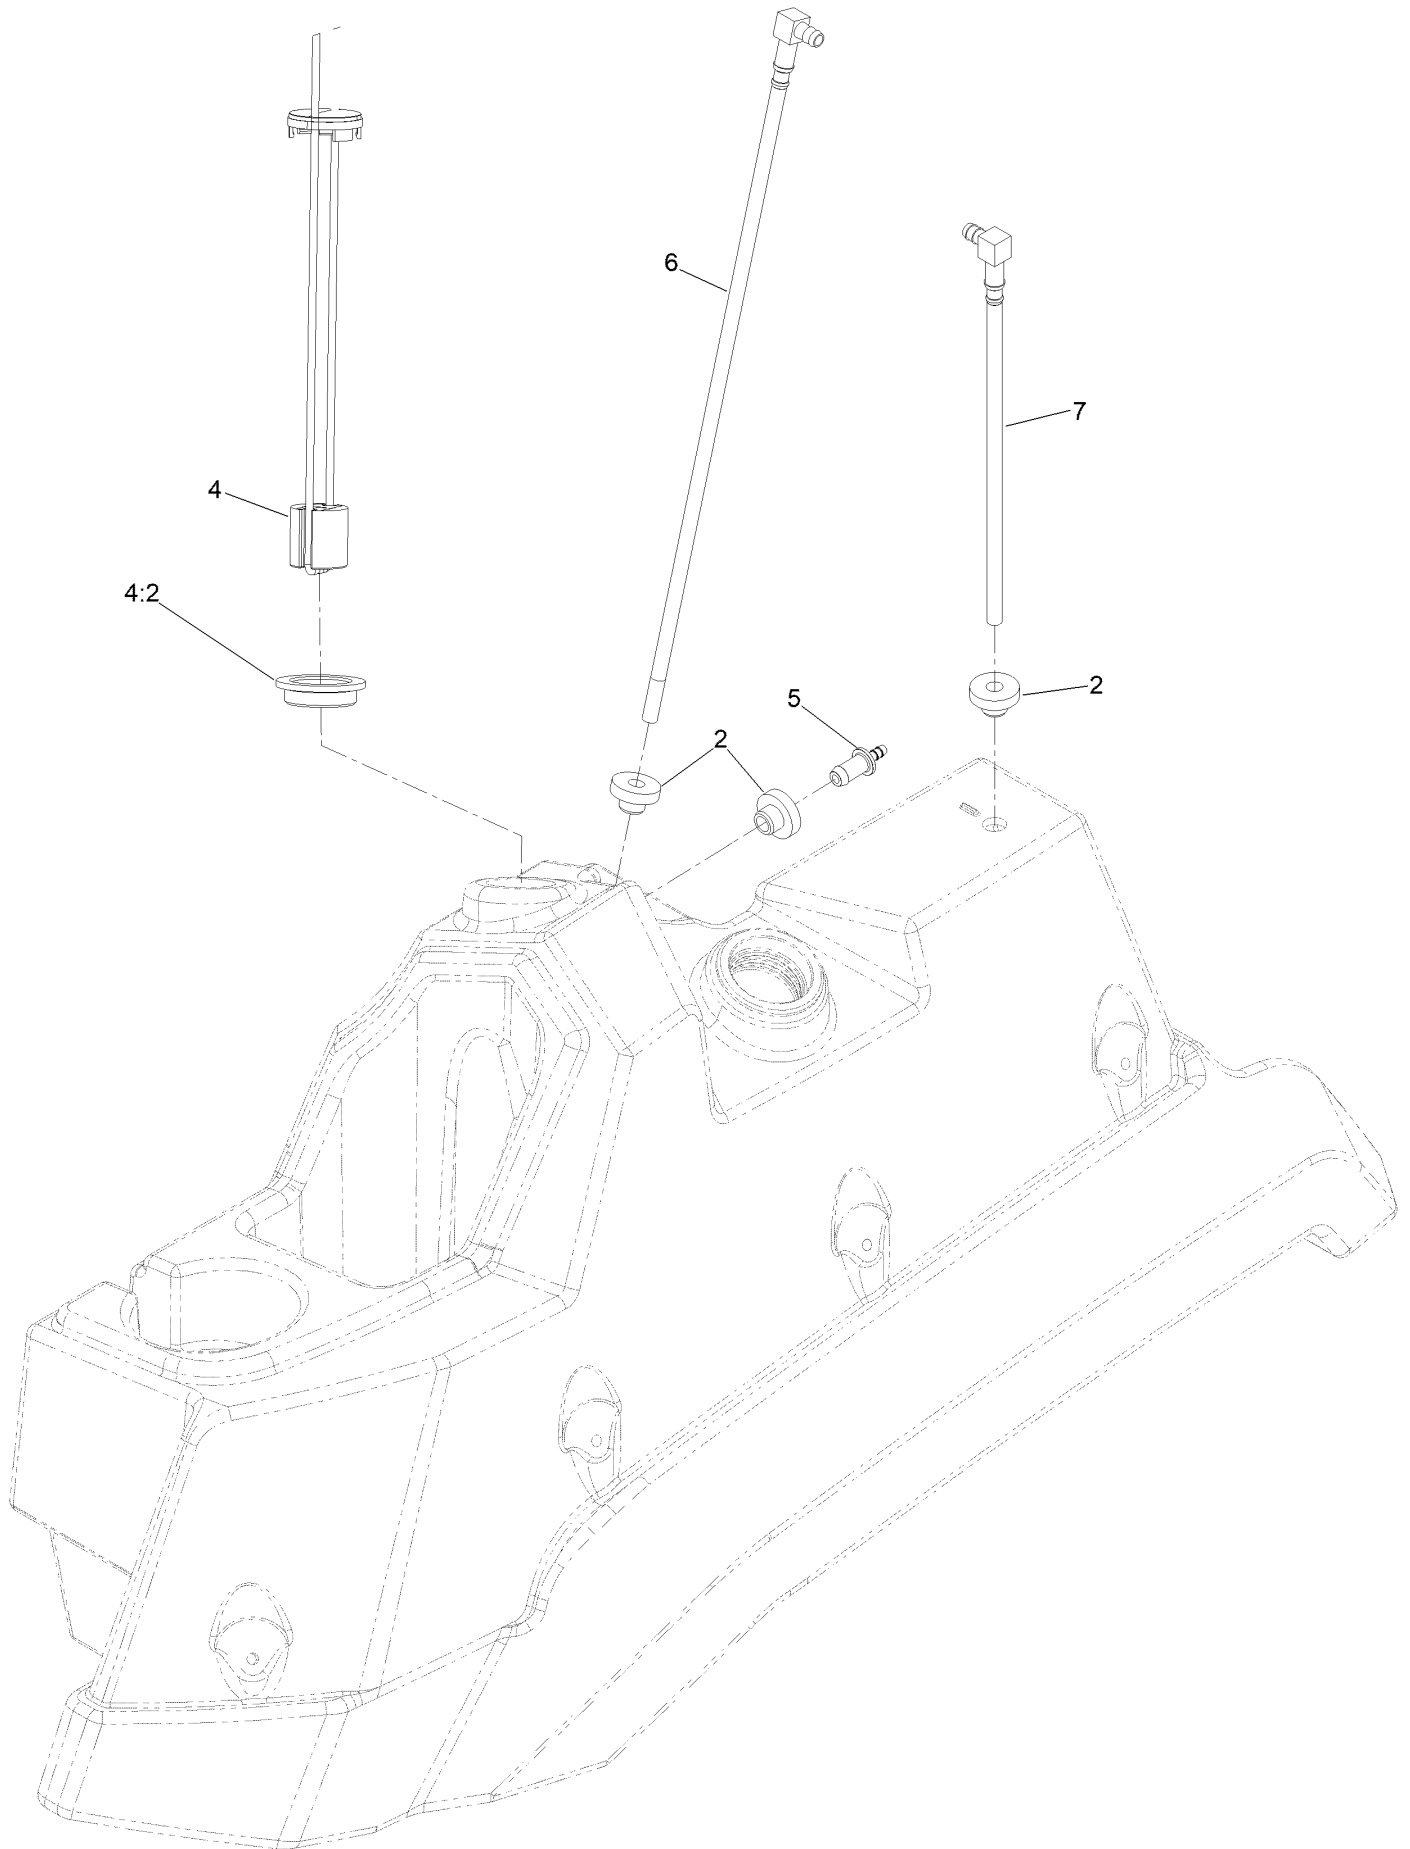

RH Fuel Tank Assembly No. 142-8638 (continued)

<i>Ref.</i>	<i>Part Number</i>	<i>Qty.</i>	<i>Description</i>	<i>Ref.</i>	<i>Part Number</i>	<i>Qty.</i>	<i>Description</i>
2	46-6560	3	Bushing	4	126-8647	1	Pick-Up-Fuel
3	116-4630	1	Fitting-Orifice, Straight	5	126-8649	1	Return-Fuel

LH Fuel Tank Assembly No. 146-1835