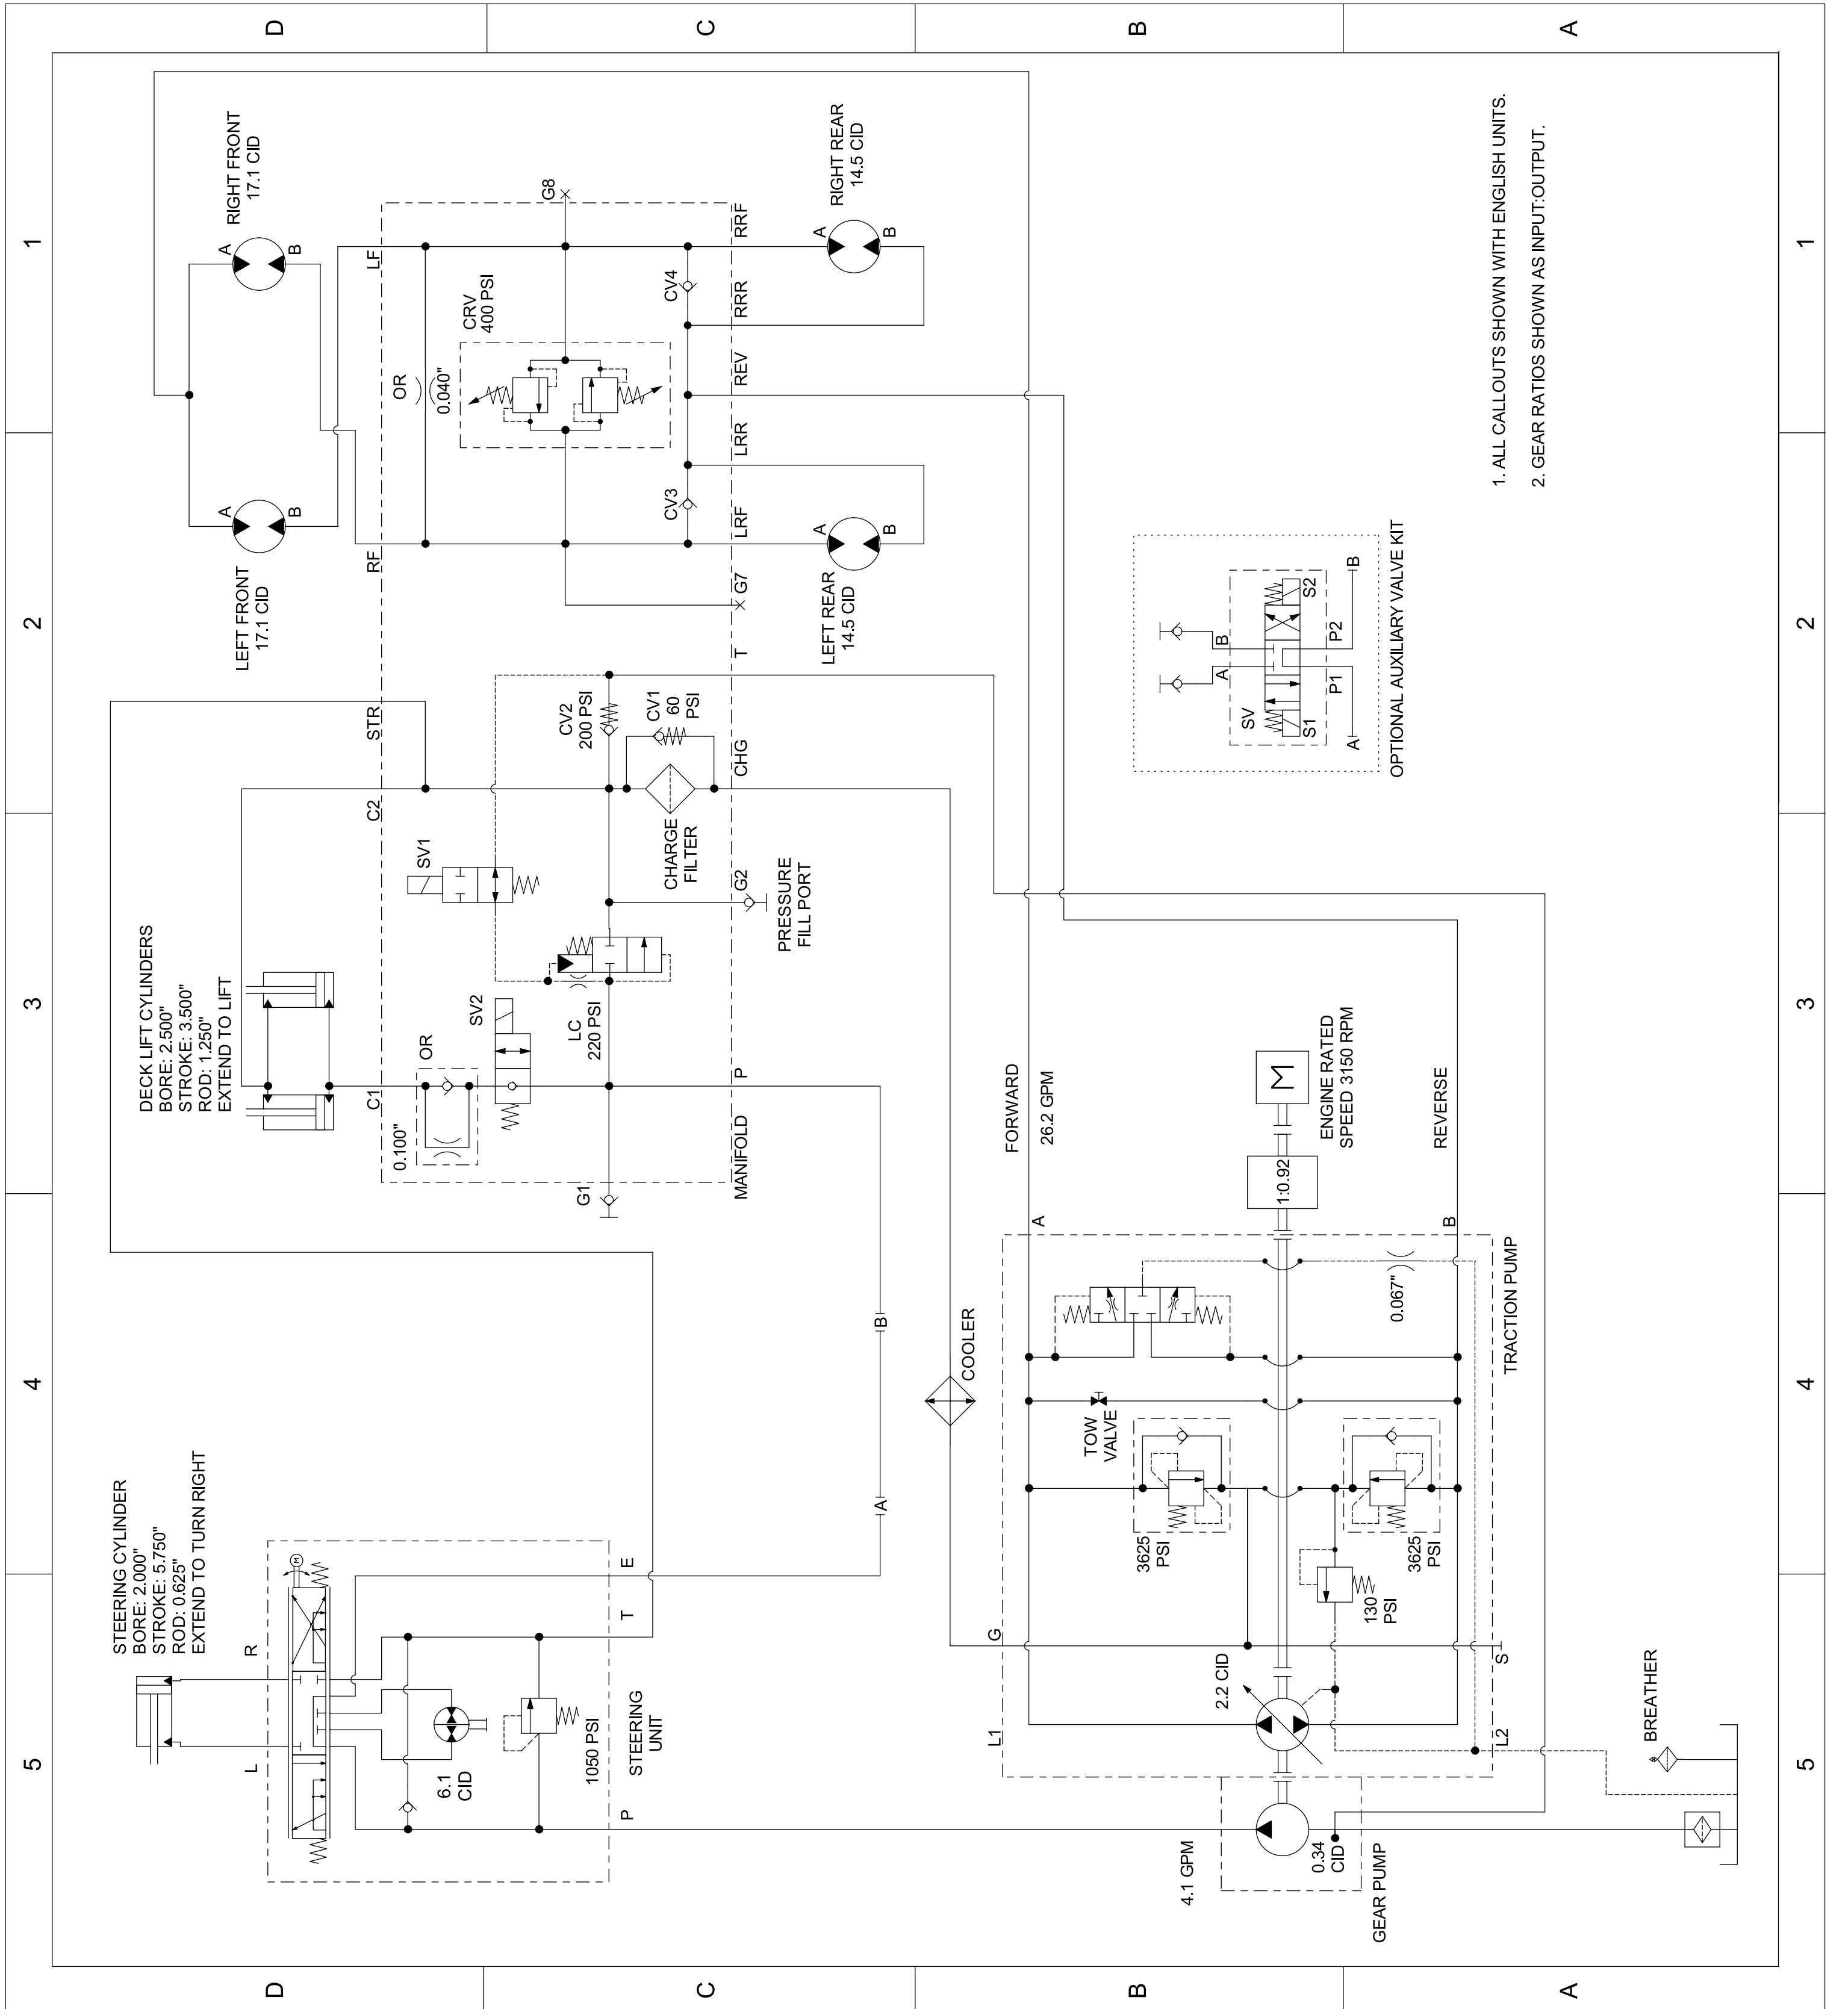

# Groundmaster® 3310 All-Wheel Drive Traction Unit

Model No. 31903A—Serial No. 40000000 and Up

Model No. 31909A—Serial No. 40000000 and Up

Hydraulic Schematic

31903A and 31919A  
147-0129 Rev A  
1 of 1

1. ALL CALLOUTS SHOWN WITH ENGLISH UNITS.
2. GEAR RATIOS SHOWN AS INPUT:OUTPUT.