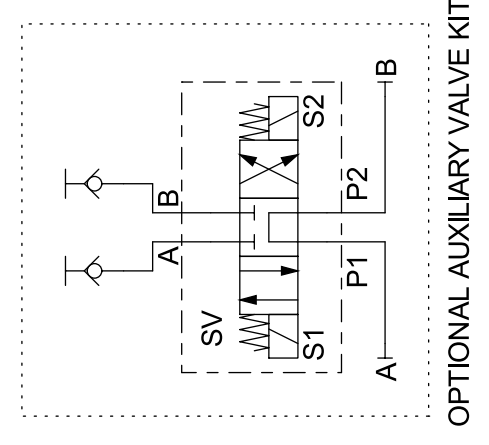

# Groundmaster® 3310 All-Wheel Drive Traction Unit

Model No. 31903A—Serial No. 40000000 and Up

Model No. 31909A—Serial No. 40000000 and Up

Hydraulic Schematic

31903A and 31919A  
147-0129 Rev A  
1 of 1

1. ALL CALLOUTS SHOWN WITH ENGLISH UNITS.
2. GEAR RATIOS SHOWN AS INPUT:OUTPUT.