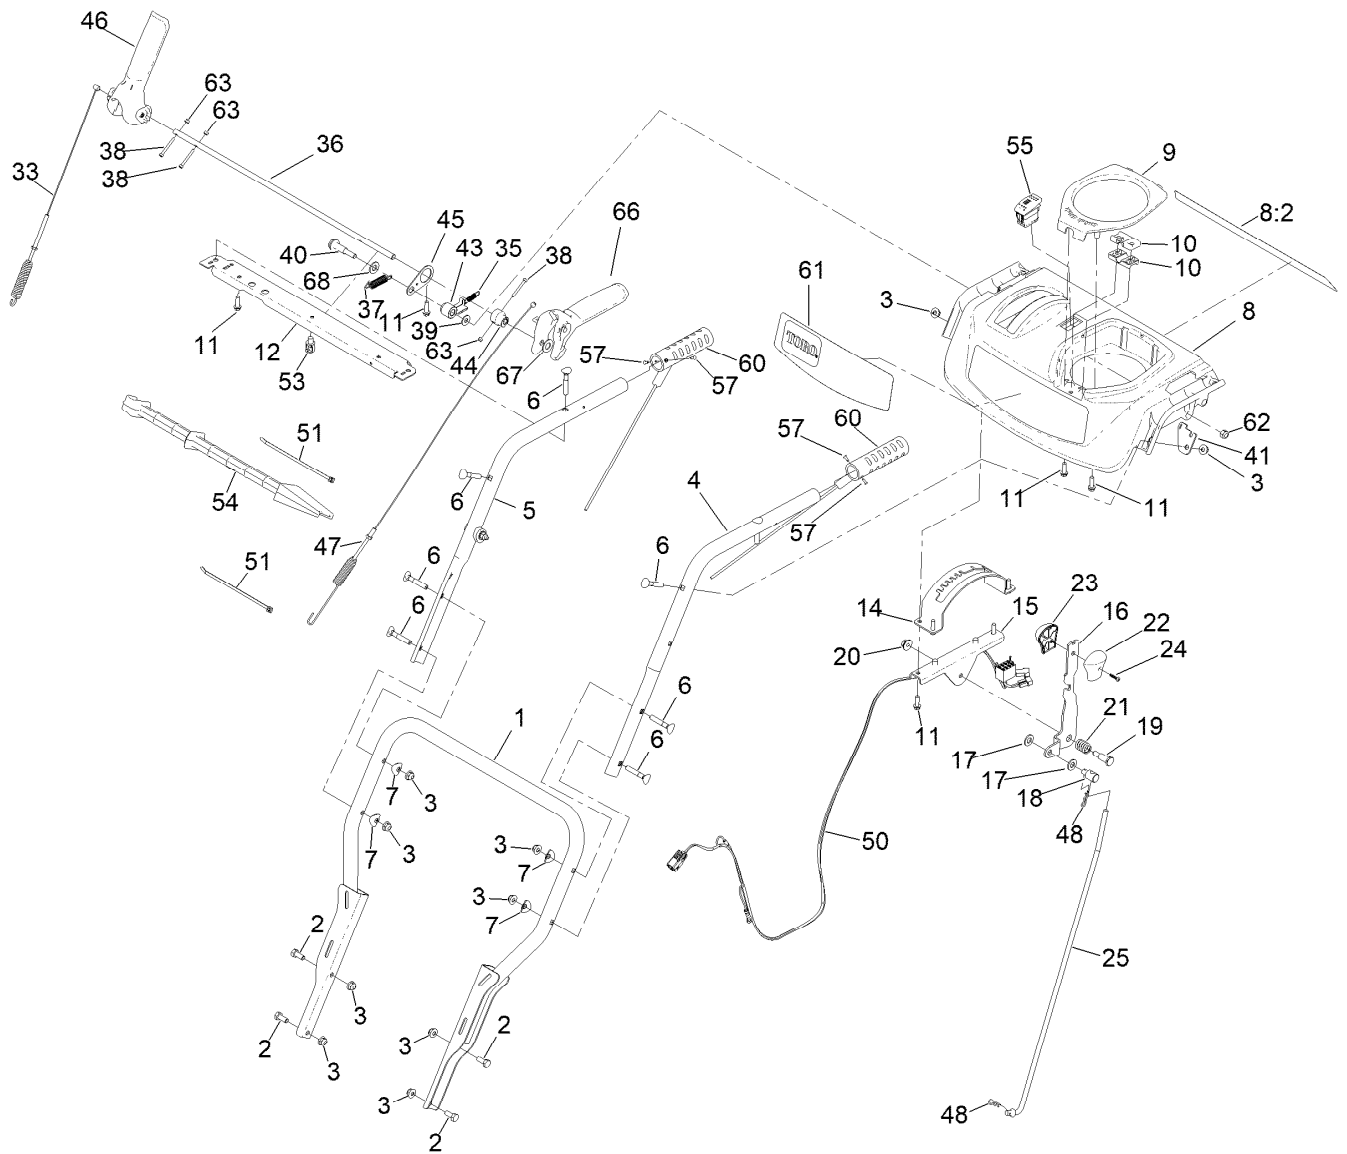

Handle and Control Assembly

Handle and Control Assembly (continued)

<i>Ref.</i>	<i>Part Number</i>	<i>Qty.</i>	<i>Description</i>	<i>Ref.</i>	<i>Part Number</i>	<i>Qty.</i>	<i>Description</i>
1	136-6682-03	1	Lower Handle ASM	36	144-1343	1	Rod-Lockout
2	137-3052	4	Screw-HH	37	136-7162	1	Spring-Return, Lever
3	138-8401	12	Nut-HF	38	145-0660	3	Screw-HSH,Spl
4	137-6206-03	1	Handle-Upper, LH	39	98-3499	1	Washer-Flat
5	137-6207-03	1	Handle-Upper, RH	40	145-0687	1	Screw-Shoulder
6	137-3107	8	Screw-Handle	41	144-1345	1	Plate-Spring
7	137-3009	4	Washer-Cup	43	144-1342	1	Latch, Lockout
8	145-0665	1	Control Panel Assembly	44	144-1341	1	Cam-Lockout
8:2	137-6249	1	Decal-Safety	45	145-0677-03	1	Bracket-Interlock
9	137-6178	1	Cover-Quickstick	46	137-6171	1	Lever-Control
10	105-9987	2	Support-Rod	47	138-0728	1	Cable-Traction
11	137-3099	8	Screw-Plastite, HWH	48	137-3083	2	Pin-Hair
12	145-4075-01	1	Brace-Console	50	138-3644	1	Harness-Wire, LED And Hand Warmers
14	137-6187-03	1	Gate-Shift	51	614249	2	Tie-Cable
15	137-6188-03	1	Bracket-Shift	53	32180-030	1	Clip-Tie
16	137-6231-03	1	Selector-Speed	54	110-3408	1	Stick-Cleanout
17	115-1166	2	Washer-Plain	55	122-1124	1	Switch-Rocker, On-None-Off (Heater)
18	136-7193	1	Trunnion-Rod	57	3290-271	4	Rivet-Pop
19	137-3103	1	Screw-Shoulder, HH	60	144-1602	1	Red Heated Grip
20	137-3038	1	Nut-HF	61	144-0309	1	Decal-Console
21	136-7121	1	Spring-Compression	62	137-3093	1	Nut-Hex
22	105-9999	1	Knob-Shift, LH	63	140-3749	3	Nut-Lock Rohs
23	106-4423	1	Knob-Shift, RH	66	144-1347	1	Lever-Control
24	94-4496	1	Screw-PPH	67	3256-25	1	Washer-Flat
25	137-6225	1	Rod-Shift	68	115-1166	1	Washer-Plain
33	138-3661	1	Cable-Auger				
35	136-7161	1	Spring-Lockout, Handle