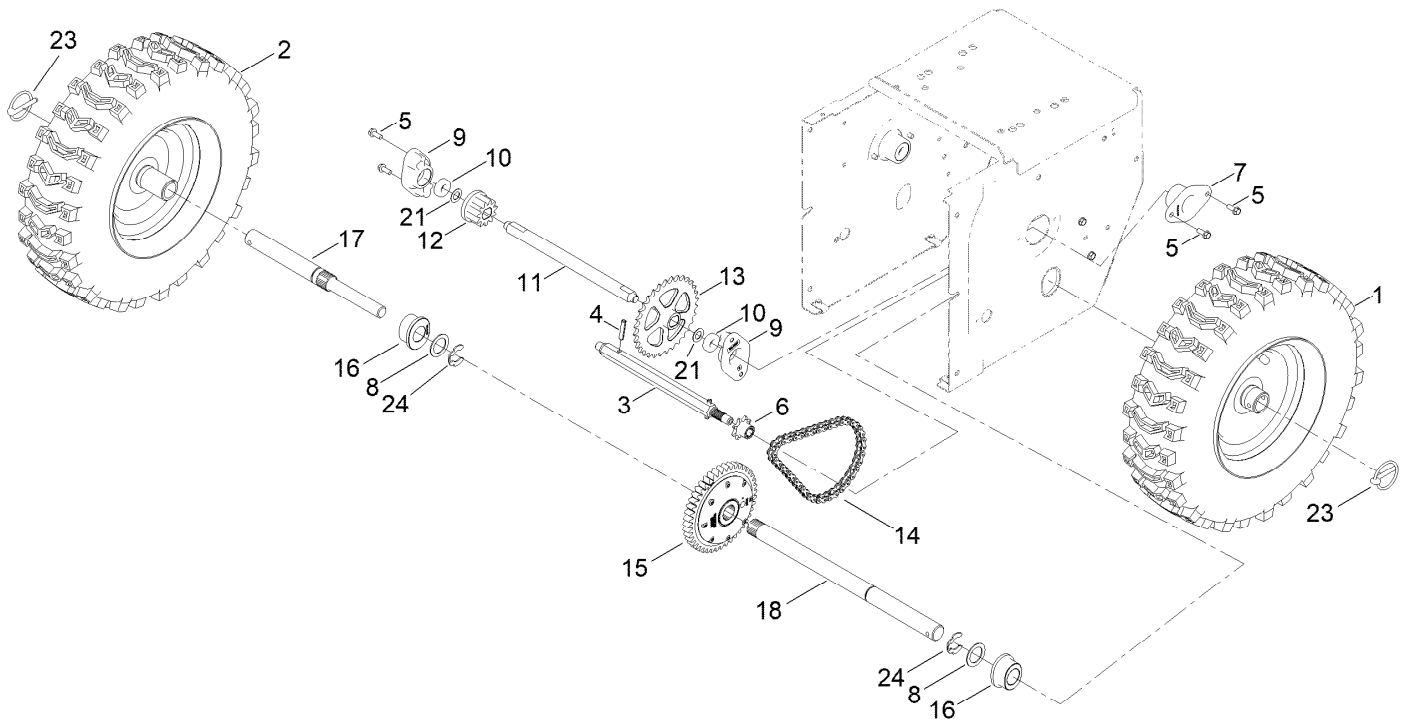

Autoturn Drive Assembly

Autoturn Drive Assembly (continued)

<i>Ref.</i>	<i>Part Number</i>	<i>Qty.</i>	<i>Description</i>	<i>Ref.</i>	<i>Part Number</i>	<i>Qty.</i>	<i>Description</i>
1	136-6668	1	LH Wheel And Tire ASM	11	136-6692	1	Shaft-Intermediate
2	136-6667	1	RH Wheel And Tire ASM	12	136-6699	1	Tooth-Gear, 11
3	138-0745	1	Shaft-Hex	13	136-6698	1	Sprocket-32T
4	32121-9	2	Pin-Roll, Slotted	14	108-0016	1	Chain-Roller
5	32144-85	8	Screw-HWH Thd Form	15	140-3748	1	Transmission-Gt, Di300
6	125-1134	1	Gear-Pinion, 8 Tooth	16	136-6641	2	Bushing-Axle
7	108-7319	2	Retainer-Bearing	17	140-3711	1	Axle-Rt, HD
8	138-0725	2	Washer-Thrust	18	140-3736	1	Axle -Lt, HD
9	136-6697	2	Retainer-Bearing, Intermediate	21	36-4780	2	Washer-Plain
10	52-2450	2	Bearing-Wheel	23	138-3642	2	Pin-Klik
				24	32151-91	2	Ring-Retaining