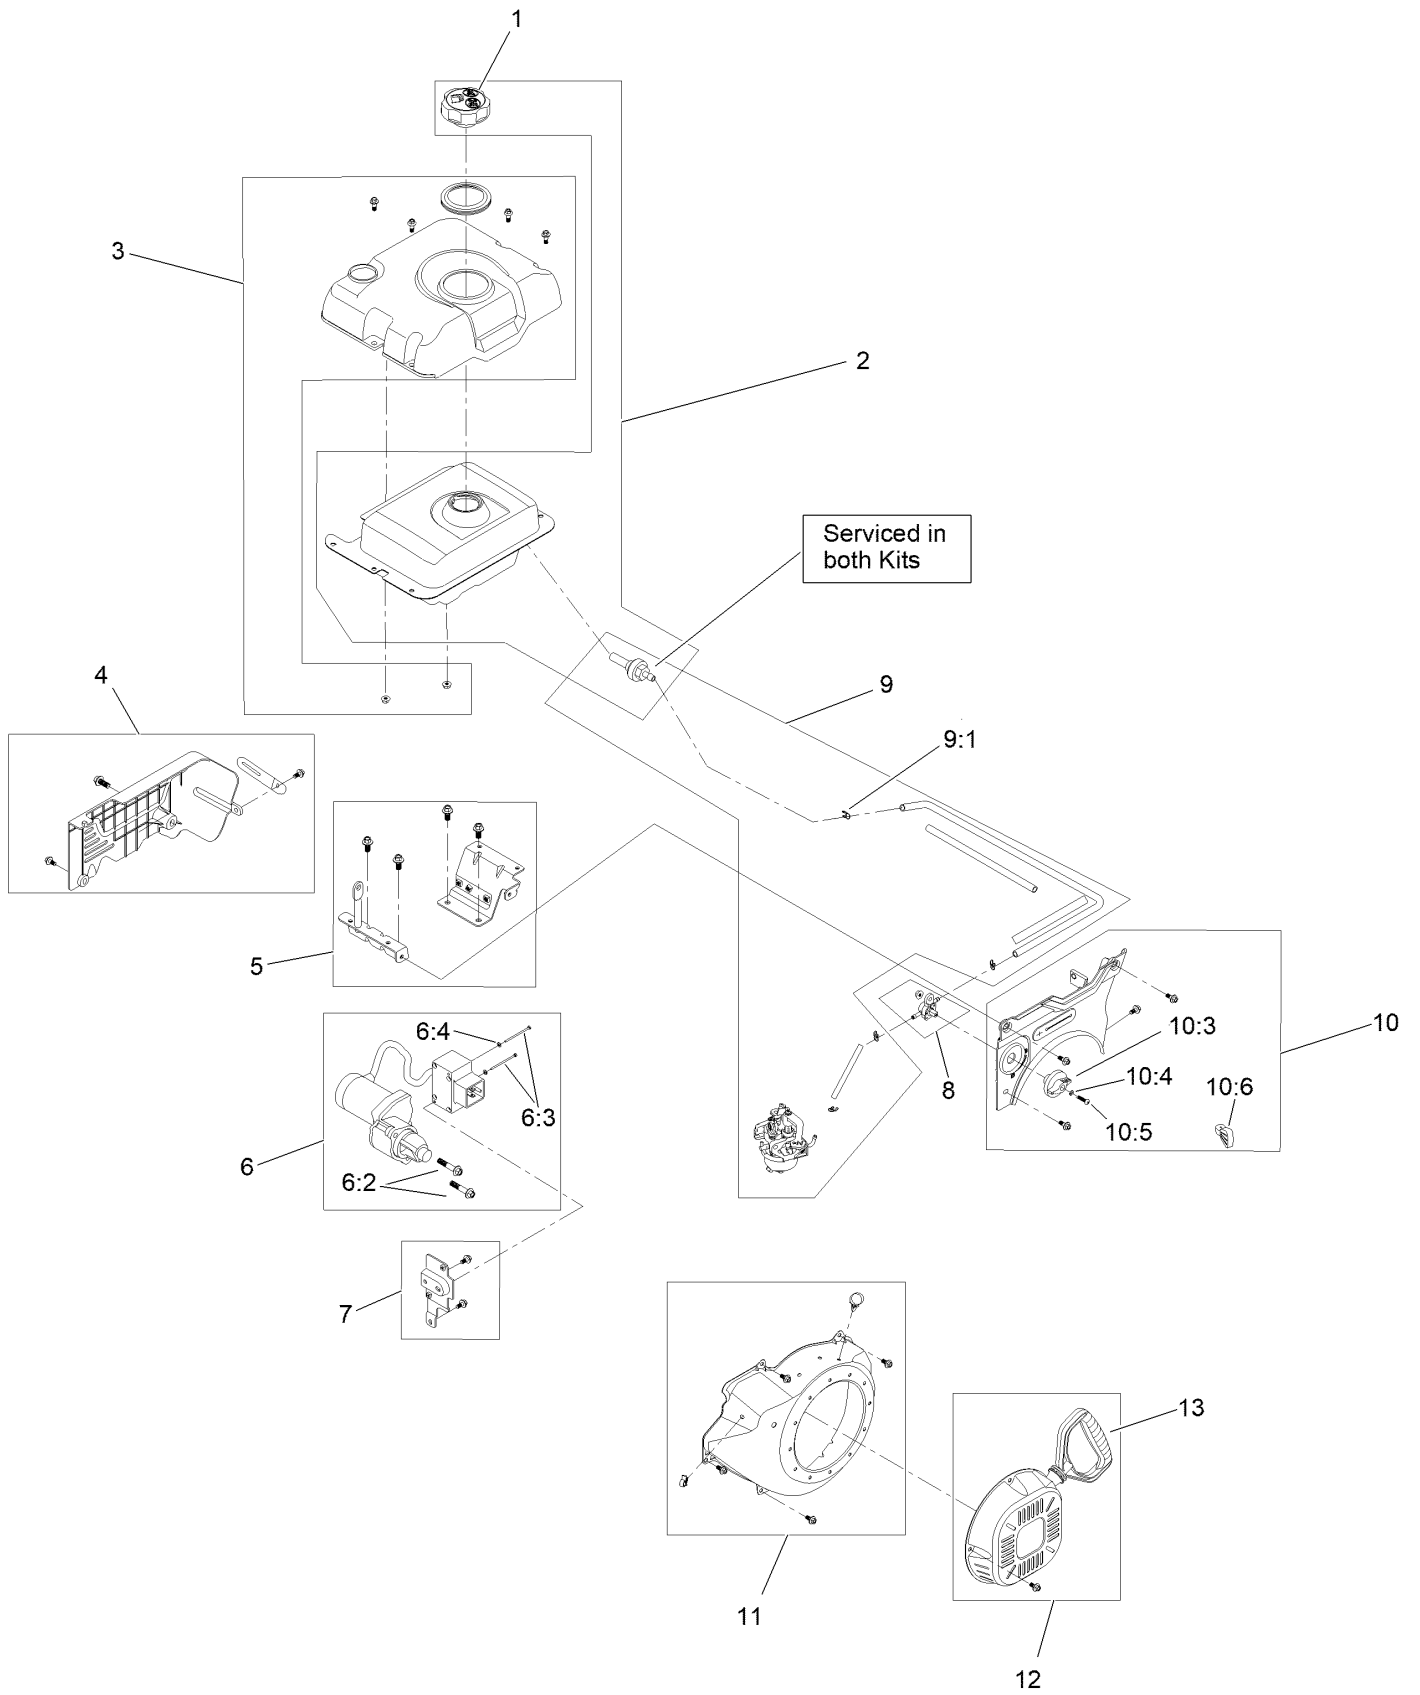

Engine Assembly (continued)

<i>Ref.</i>	<i>Part Number</i>	<i>Qty.</i>	<i>Description</i>	<i>Ref.</i>	<i>Part Number</i>	<i>Qty.</i>	<i>Description</i>
1	120-4425	1	Engine-180Fds-1	9	138-0683-03	1	Bracket-Light
2	138-0695	1	Engine Plate ASM	10	32144-85	2	Screw-HWH Thd Form
3	32144-70	4	Screw-HWHTF	11	121-4615	1	Screw-HH
4	136-8683	4	Nut-Lock	12	136-6606	1	Cover-Belt
5	136-8673	1	Guide-Belt	13	3230-19	1	Bolt-CARR
6	138-0690	2	Screw-HH	14	137-3089	1	Nut-Hex
7	136-6644-03	1	Bracket-Control, Traction	15	137-3099	1	Screw-Plastite, HWH
8	138-0670	1	LED Light ASM				

Engine Assembly No. 1