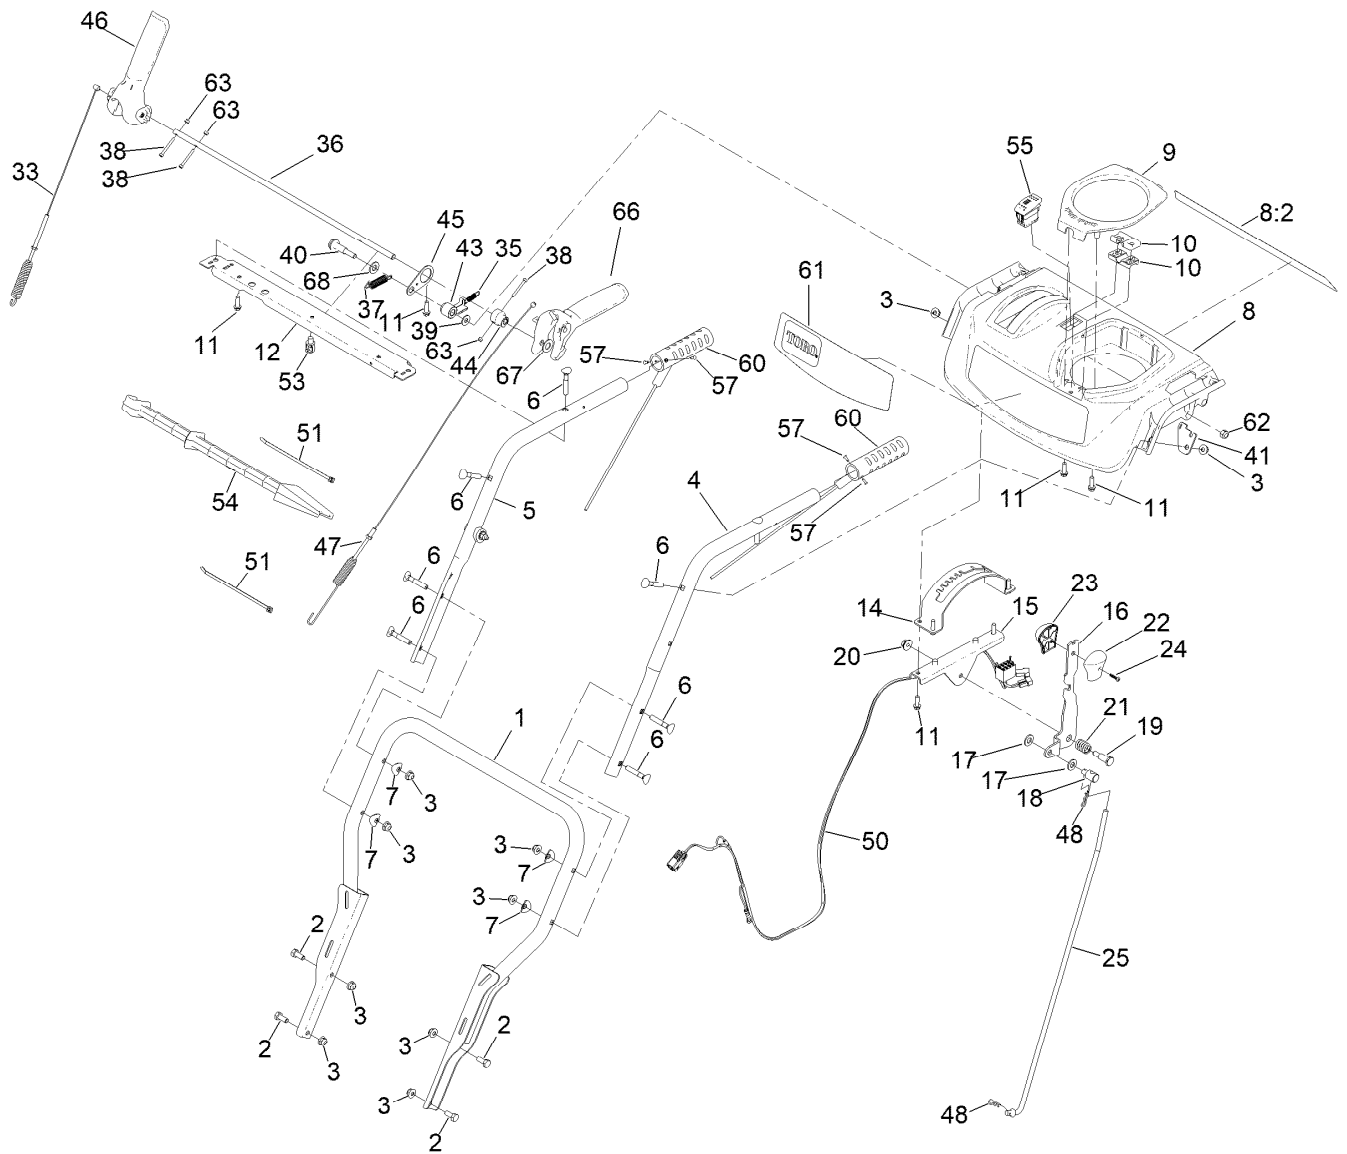

Traction Control Assembly

Traction Control Assembly (continued)

<i>Ref.</i>	<i>Part Number</i>	<i>Qty.</i>	<i>Description</i>	<i>Ref.</i>	<i>Part Number</i>	<i>Qty.</i>	<i>Description</i>
1	136-6682-03	1	Lower Handle ASM	36	144-1343	1	Rod-Lockout
2	137-3052	4	Screw-HH	37	136-7162	1	Spring-Return, Lever
3	138-8401	12	Nut-HF	38	145-0660	3	Screw-HSH,Spl
4	137-6206-03	1	Handle-Upper, LH	39	98-3499	1	Washer-Flat
5	137-6207-03	1	Handle-Upper, RH	40	145-0687	1	Screw-Shoulder
6	137-3107	8	Screw-Handle	41	144-1345	1	Plate-Spring
7	137-3009	4	Washer-Cup	43	144-1342	1	Latch, Lockout
8	145-0665	1	Control Panel Assembly	44	144-1341	1	Cam-Lockout
8:2	137-6249	1	Decal-Safety	45	145-0677	1	Bracket-Interlock
9	137-6178	1	Cover-Quickstick	46	137-6171	1	Lever-Control
10	105-9987	2	Support-Rod	47	138-0728	1	Cable-Traction
11	137-3099	8	Screw-Plastite, HWH	48	137-3083	2	Pin-Hair
12	145-4075-01	1	Brace-Console	50	138-3644	1	Harness-Wire, LED And Hand Warmers
14	137-6187-03	1	Gate-Shift	51	614249	2	Tie-Cable
15	137-6188-03	1	Bracket-Shift	53	32180-030	1	Clip-Tie
16	137-6231-03	1	Selector-Speed	54	110-3408	1	Stick-Cleanout
17	115-1166	2	Washer-Plain	55	122-1124	1	Switch-Rocker, On-None-Off (Heater)
18	136-7193	1	Trunnion-Rod	57	3290-271	4	Rivet-Pop
19	137-3103	1	Screw-Shoulder, HH	60	144-1602	1	Red Heated Grip
20	137-3038	1	Nut-HF	61	144-0309	1	Decal-Console
21	136-7121	1	Spring-Compression	62	137-3093	1	Nut-Hex
22	105-9999	1	Knob-Shift, LH	63	140-3749	3	Nut-Lock Rohs
23	106-4423	1	Knob-Shift, RH	66	144-1347	1	Lever-Control
24	94-4496	1	Screw-PPH	67	3256-25	1	Washer-Flat
25	137-6225	1	Rod-Shift	68	115-1166	1	Washer-Plain
33	138-3661	1	Cable-Auger				
35	136-7161	1	Spring-Lockout, Handle