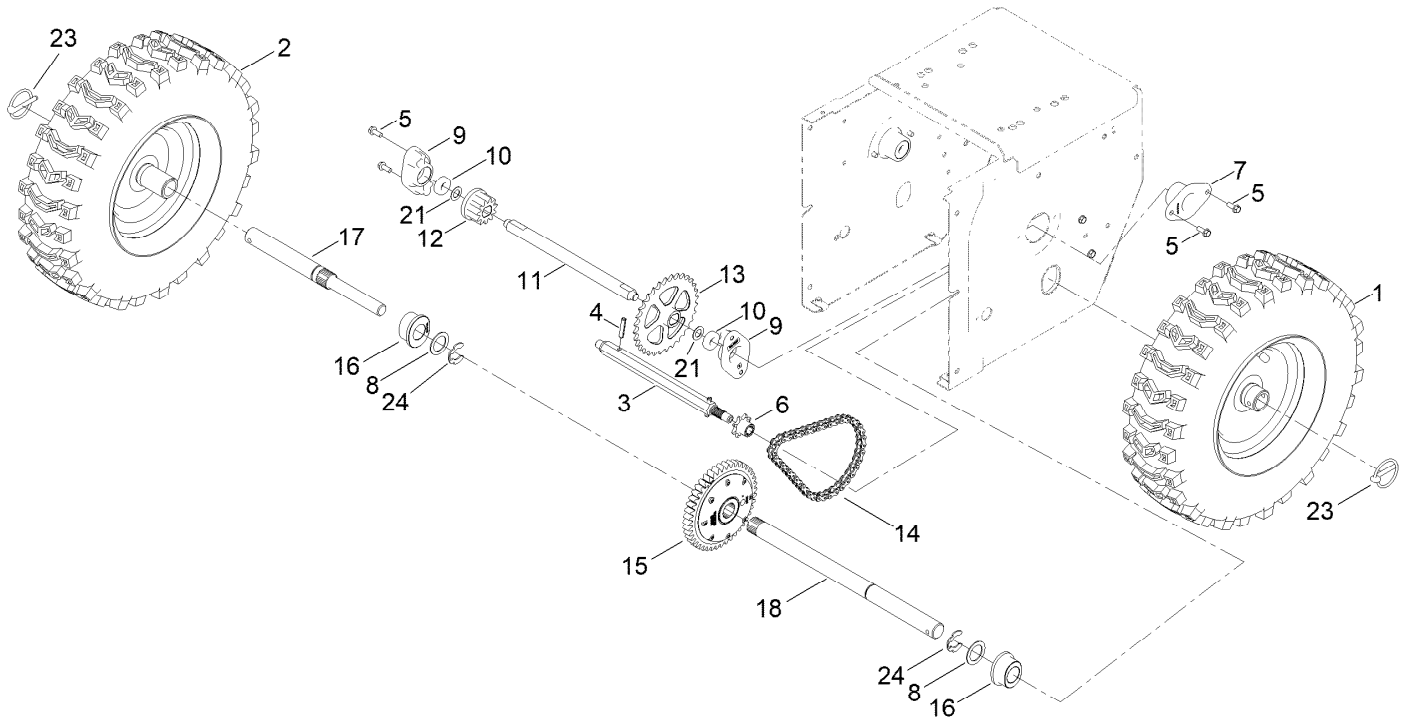

Autoturn Drive Assembly

Autoturn Drive Assembly (continued)

<i>Ref.</i>	<i>Part Number</i>	<i>Qty.</i>	<i>Description</i>	<i>Ref.</i>	<i>Part Number</i>	<i>Qty.</i>	<i>Description</i>
1	136-6668	1	LH Wheel And Tire ASM	11	136-6692	1	Shaft-Intermediate
2	136-6667	1	RH Wheel And Tire ASM	12	136-6699	1	Tooth-Gear, 11
3	138-0745	1	Shaft-Hex	13	136-6698	1	Sprocket-32T
4	32121-9	2	Pin-Roll, Slotted	14	108-0016	1	Chain-Roller
5	32144-85	8	Screw-HWH Thd Form	15	140-3748	1	Transmission-Gt, Di300
6	125-1134	1	Gear-Pinion, 8 Tooth	16	136-6641	2	Bushing-Axle
7	108-7319	2	Retainer-Bearing	17	140-3711	1	Axle-Rt, HD
8	138-0725	2	Washer-Thrust	18	140-3736	1	Axle -Lt, HD
9	136-6697	2	Retainer-Bearing, Intermediate	21	36-4780	2	Washer-Plain
10	52-2450	2	Bearing-Wheel	23	138-3642	2	Pin-Klik
				24	32151-91	2	Ring-Retaining