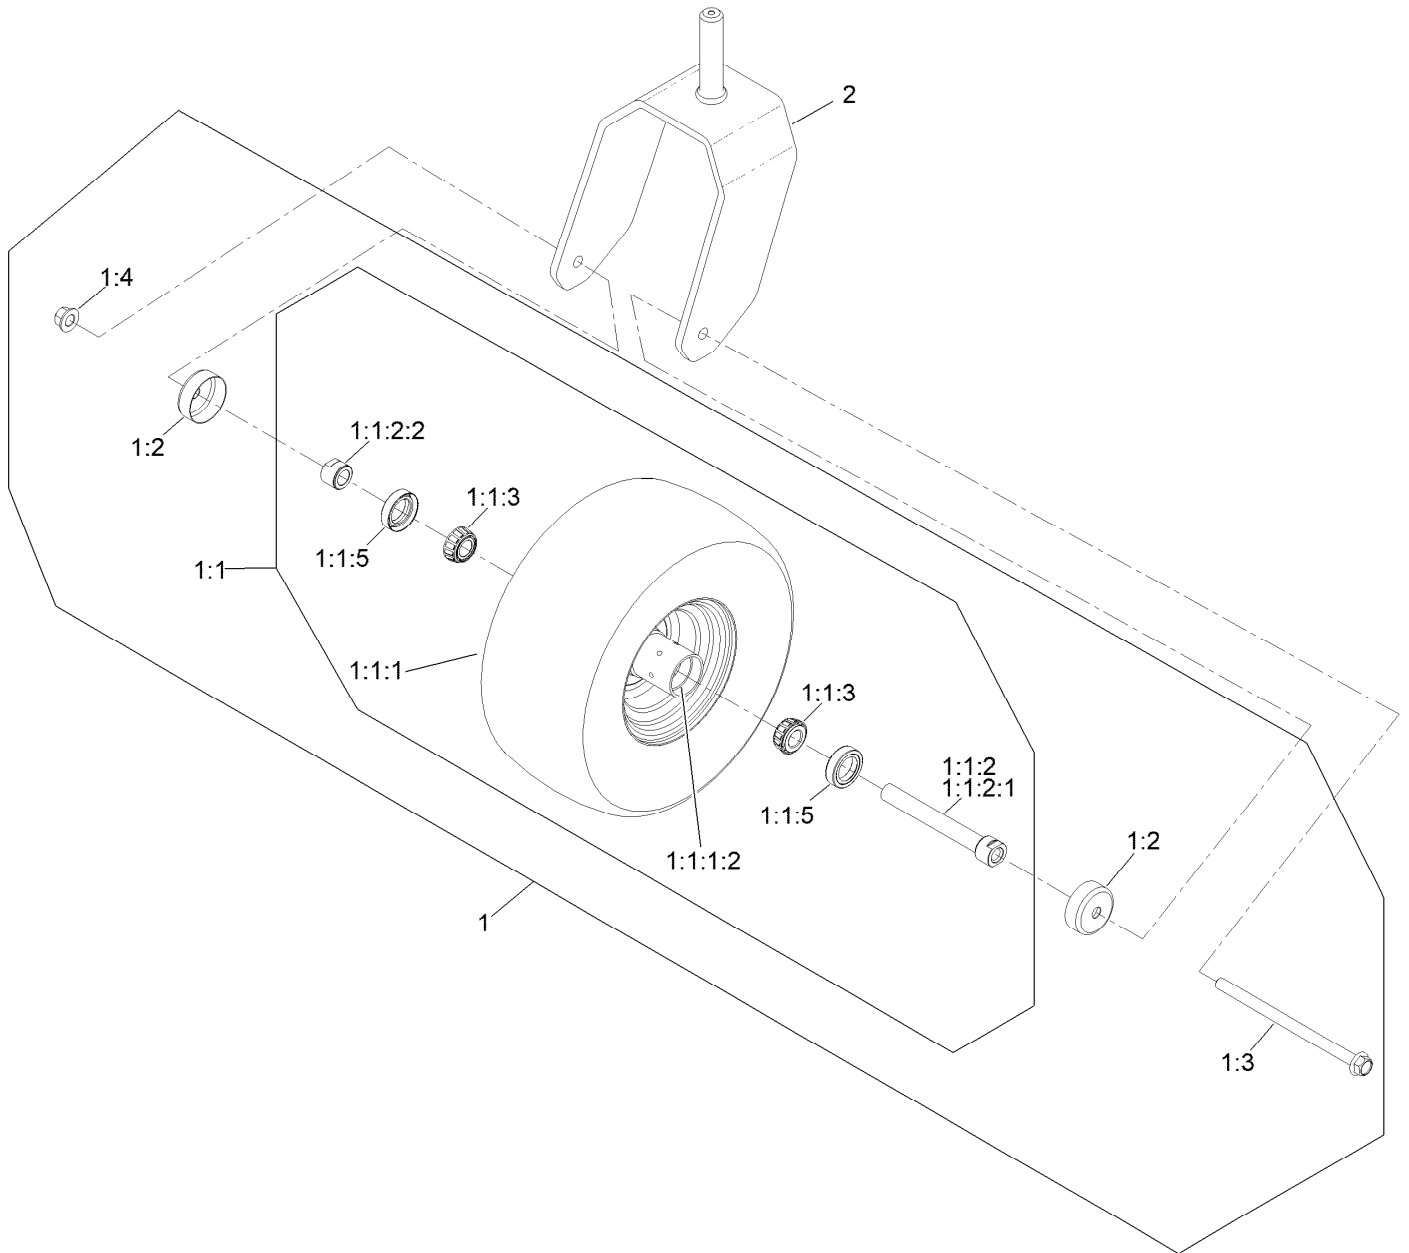

Caster Wheel Assembly (continued)

<i>Ref.</i>	<i>Part Number</i>	<i>Qty.</i>	<i>Description</i>	<i>Ref.</i>	<i>Part Number</i>	<i>Qty.</i>	<i>Description</i>
1		2	ASM-Front Caster W/Fork ●	4	3256-68	2	Washer-Flat
2	109-3678	4	Bearing-Ball	5	100-1668	2	Screw-HHF
3	145-3660	2	Spacer-Bearing	6	144-0375	2	Cap, Grease

● Not serviced separately

Caster Wheel and Fork Assembly