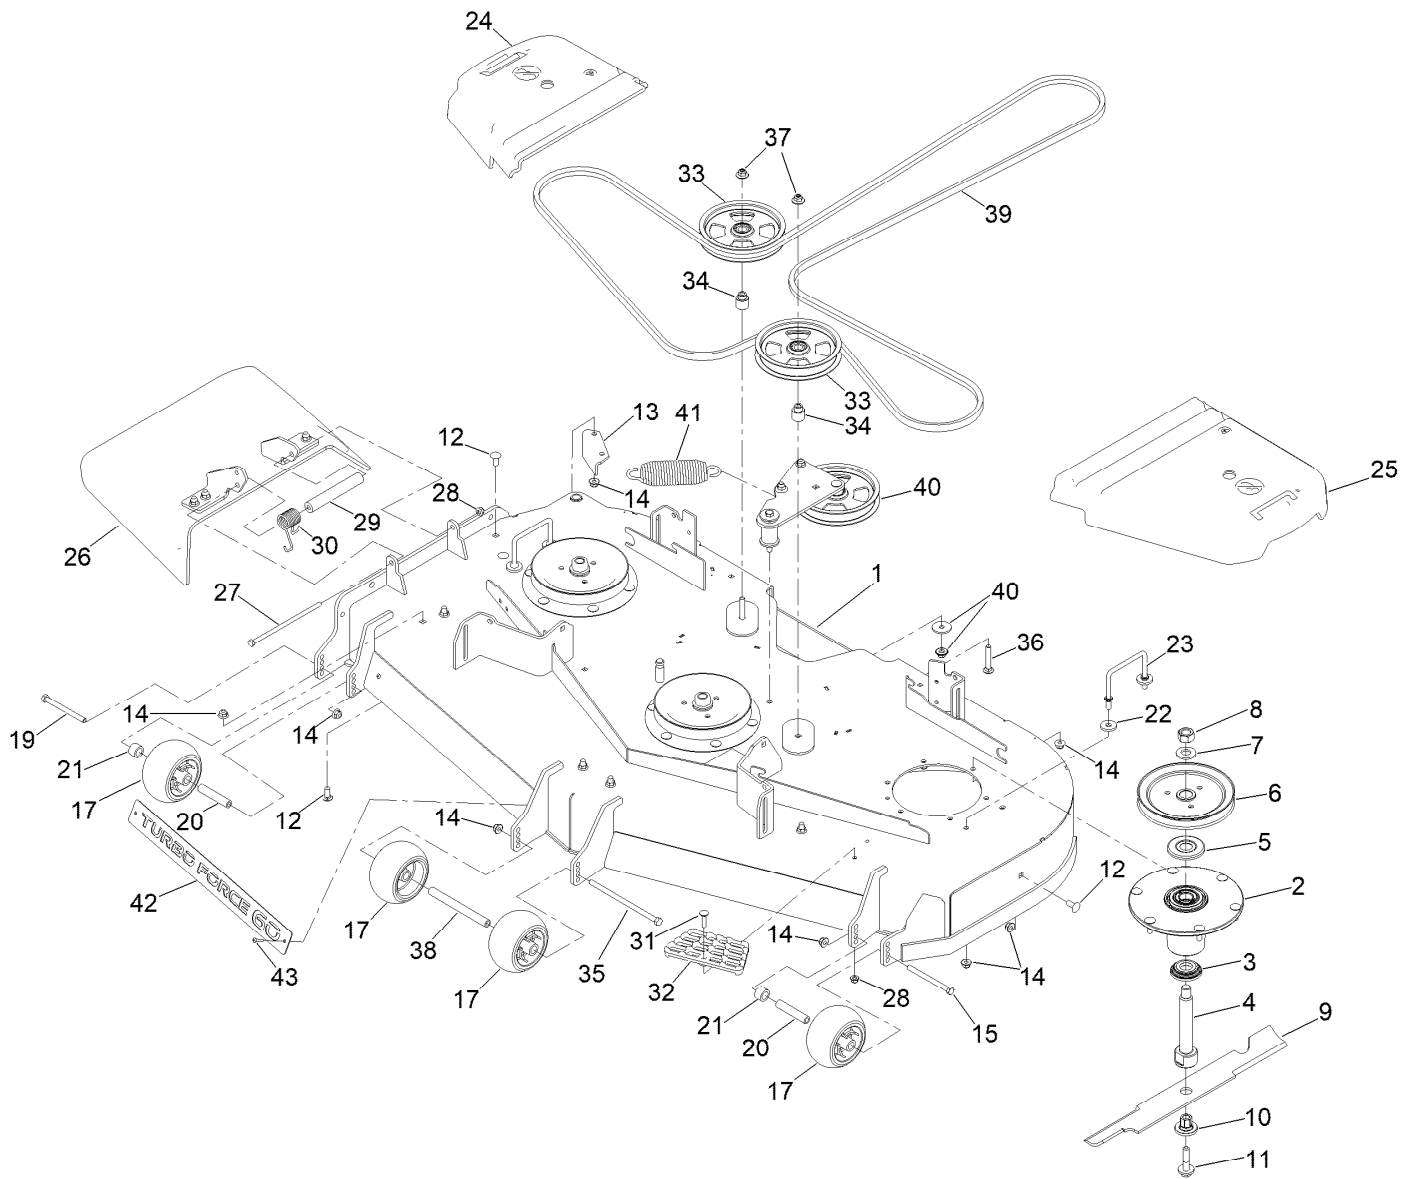

Deck Assembly

Deck Assembly (continued)

<i>Ref.</i>	<i>Part Number</i>	<i>Qty.</i>	<i>Description</i>	<i>Ref.</i>	<i>Part Number</i>	<i>Qty.</i>	<i>Description</i>
1	147-4997	1	Deck Decal ASM	24	116-0094	1	Cover-Belt, RH
2	137-9780	3	Spindle ASM	25	109-6938	1	Cover-Belt, LH
3	137-9784	3	Guard-Bottom	26	144-2635	1	Rubber Deflector ASM
4	138-6045	3	Shaft-Spindle	27	322-50	1	Screw-HH
5	103-1330	3	Guard-Bearing, Top	28	104-8300	2	Nut-HF, NI
6	138-6059	3	Sheave-Drive, Blade	29	105-4622	1	Spacer
7	103-2802	3	Washer	30	108-4052	1	Spring-Torsion
8	116-7306	3	Nut-Hex	31	3230-3	1	Screw-CARR
9	140-1240	3	Blade	32	126-4781-03	1	Step-Deck
10	137-9787	3	Bushing-Hex	33	132-9424	2	Pulley-Idler, Flat
11	109-9220	3	Screw-Sems	34	139-8061	2	Bushing, Idler
12	3231-27	9	Screw-CARR	35	108-5388	1	Screw-HH
13	107-8541-01	1	Baffle-Discharge	36	3231-7	2	Screw-CARR
14	104-8301	34	Nut-HF, NI	37	109-6658	2	Nut-Flange, NI
15	323-23	1	Screw-HH	38	98-5967	1	Spacer-Wheel
17	1-603299	4	Roller-Scalp, Anti	39	144-0357	1	Belt-V
19	323-17	1	Screw-HH	40	139-1087	1	Idler Arm ASM
20	133-2129	2	Tube-Shafting	41	116-6317	1	Spring-Extension
21	133-2128	2	Tube-Spacer	42	147-4631-03	1	Plate-Turbo Force [black]
22	1-373034	4	Washer	43	130-8451	2	Rivet-Trifold
23	109-6982	2	Wireform-Cover