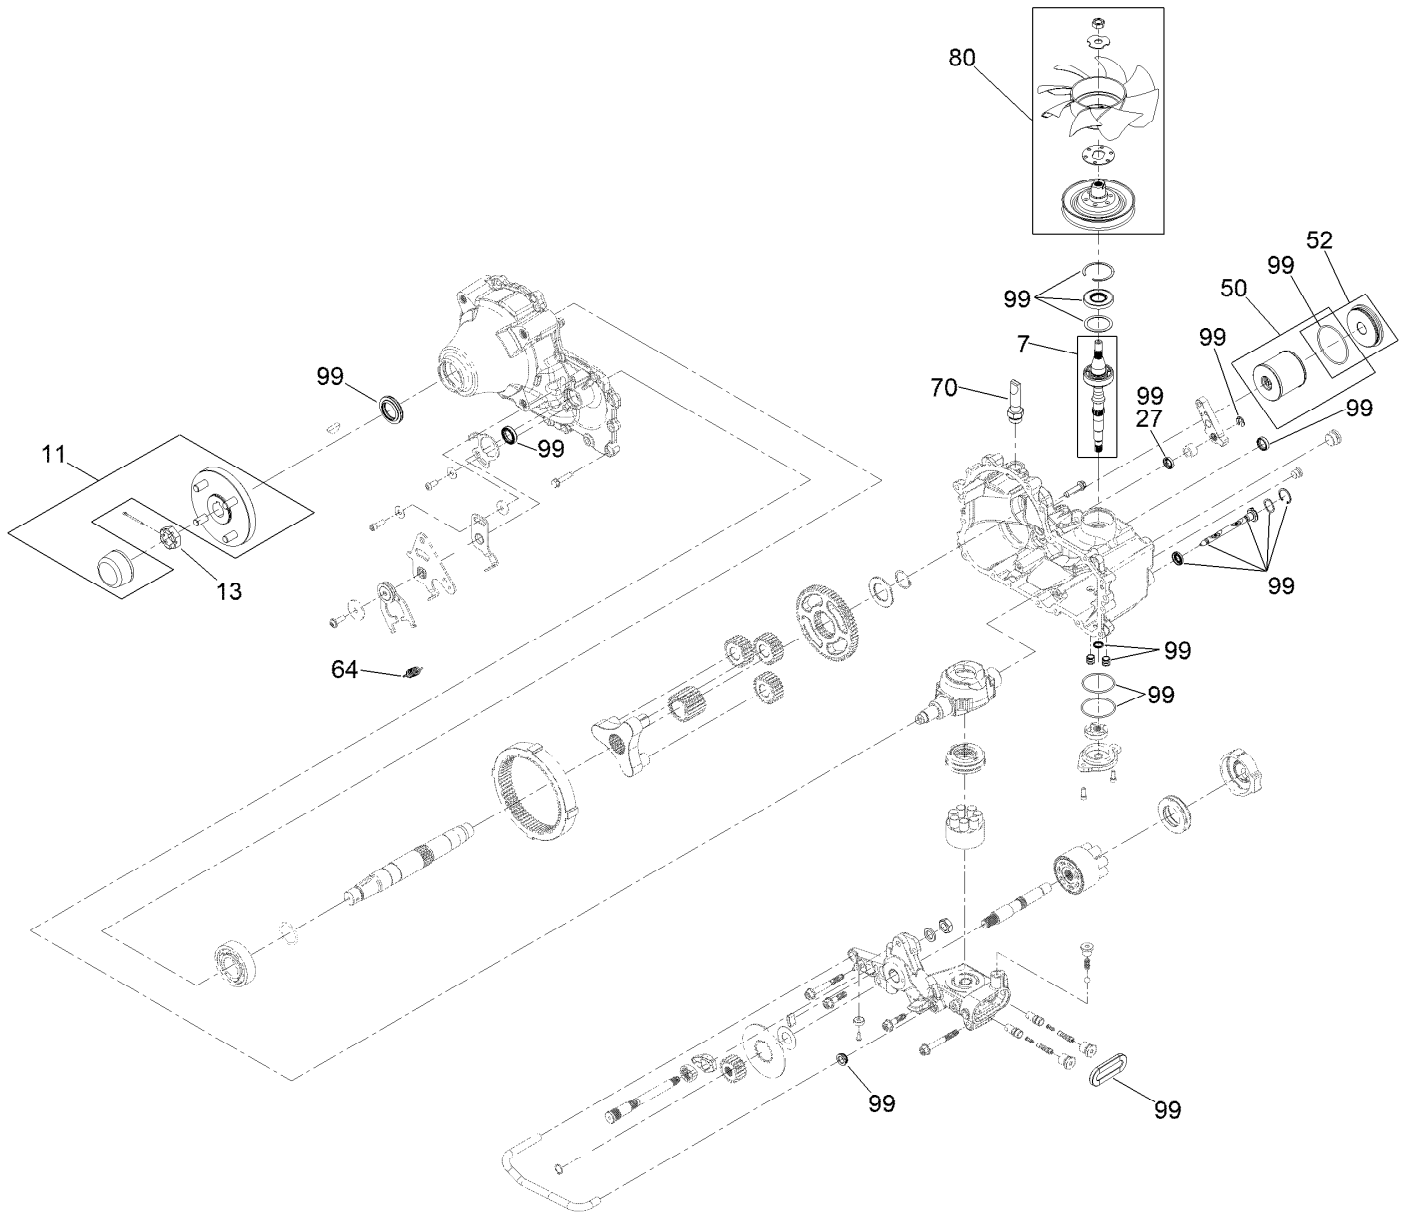

LH Transaxle Assembly No. 138-6076 (continued)

<i>Ref.</i>	<i>Part Number</i>	<i>Qty.</i>	<i>Description</i>	<i>Ref.</i>	<i>Part Number</i>	<i>Qty.</i>	<i>Description</i>
7	147-1672	1	Kit, Input Shaft	52	144-6604	1	Kit, Filter Plug
11	144-6594	1	Hub-4 Bolt	64	125-4684	1	Spring-Extension
13	144-6595	1	Nut, Slotted	70	144-6601	1	Fitting-5/8 Beaded, 7/8 SAE
27	145-3678	1	Seal, Lip-Brake	80	144-6602	1	Kit, Fan And Pulley
50	144-6603	1	Kit, Filter	99	145-3683	1	Kit-Overhaul Seal

RH Transaxle Assembly No. 138-6077