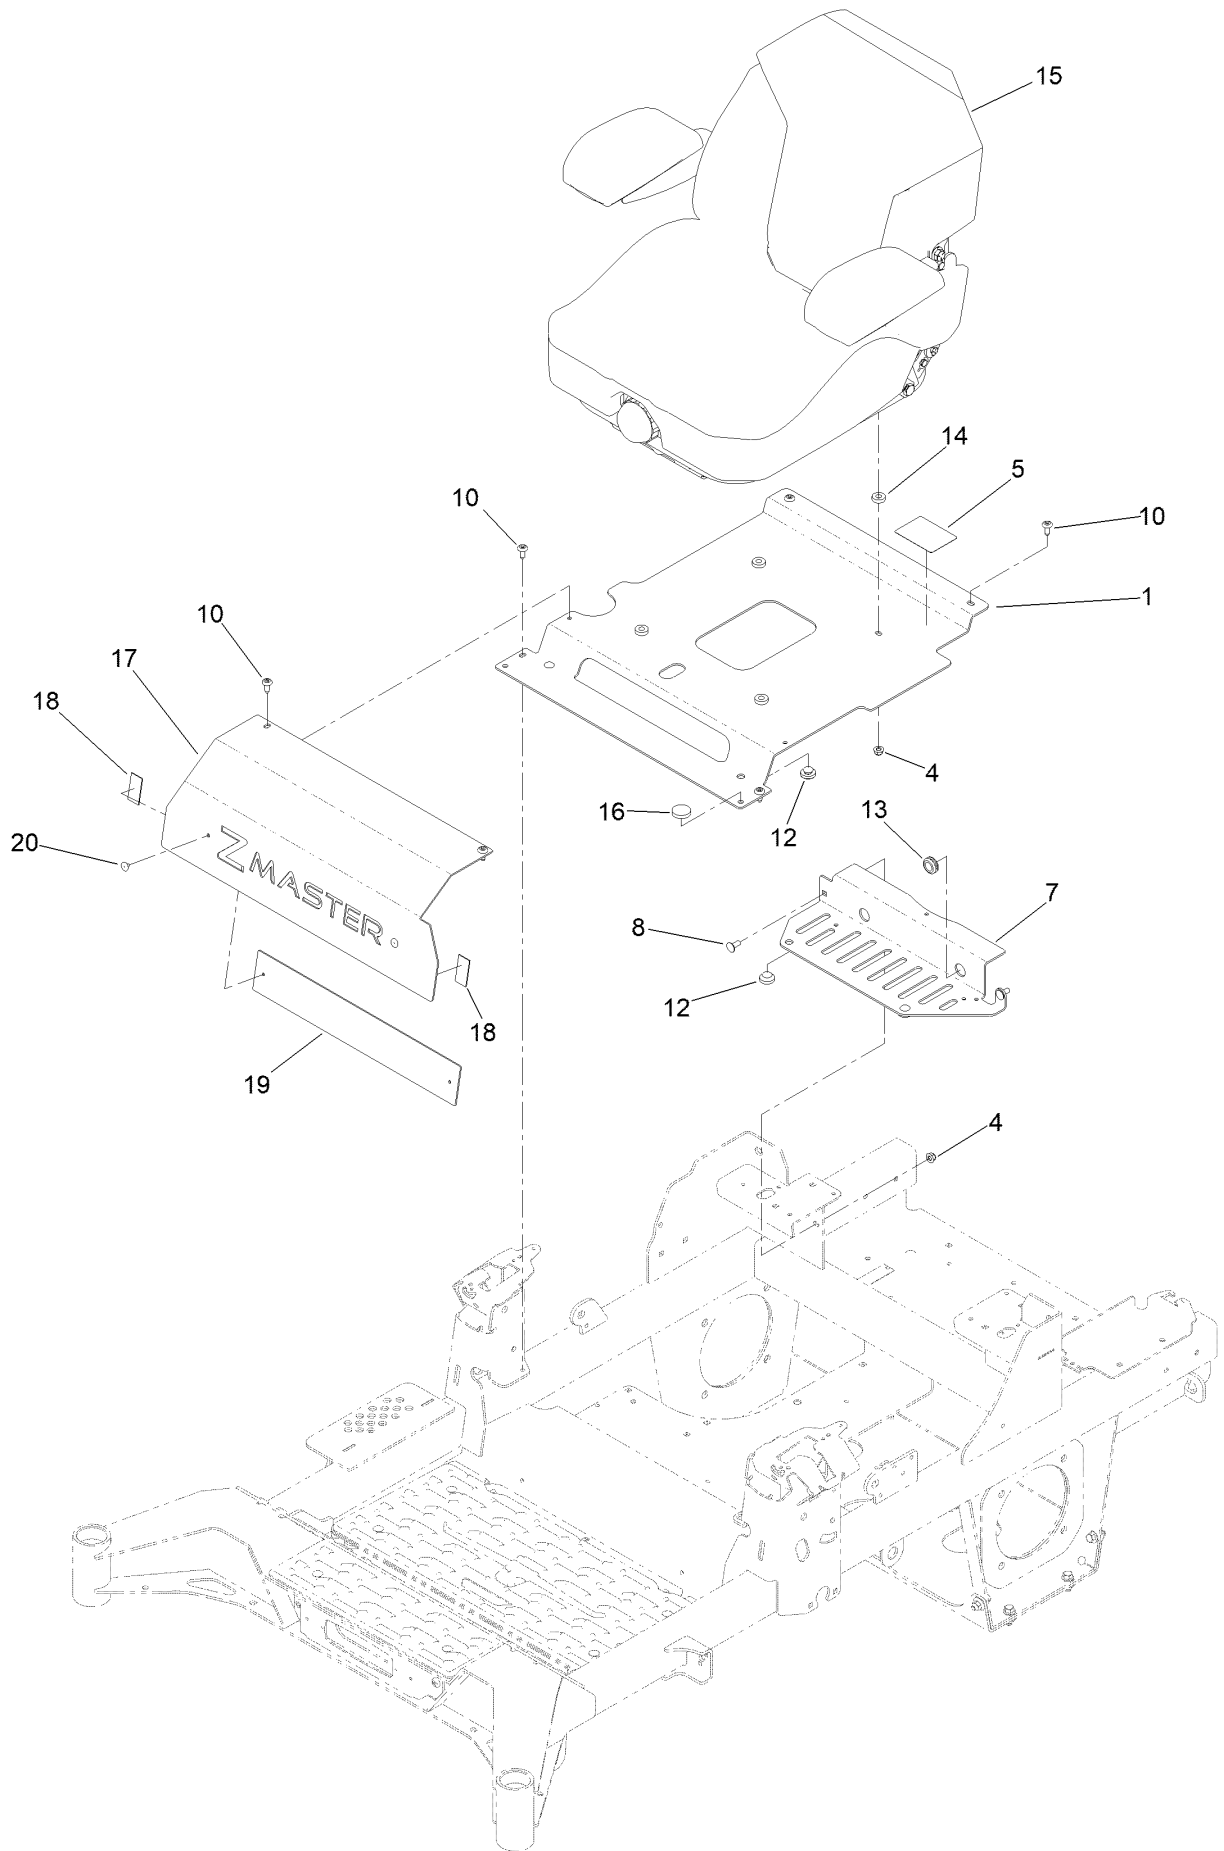

Fuel Tank Assembly No. 139-6722 (continued)

<i>Ref.</i>	<i>Part Number</i>	<i>Qty.</i>	<i>Description</i>	<i>Ref.</i>	<i>Part Number</i>	<i>Qty.</i>	<i>Description</i>
2	46-6560	4	Bushing	5	139-8058	1	Gauge-Fuel
3	140-4955	1	Connector Elbow-90 DEG	6	126-9057	2	Fitting-90 DEG
4	133-9269	1	Grommet-Fuel	7	140-4954	1	Fitting-Tee

Seat Mount Assembly