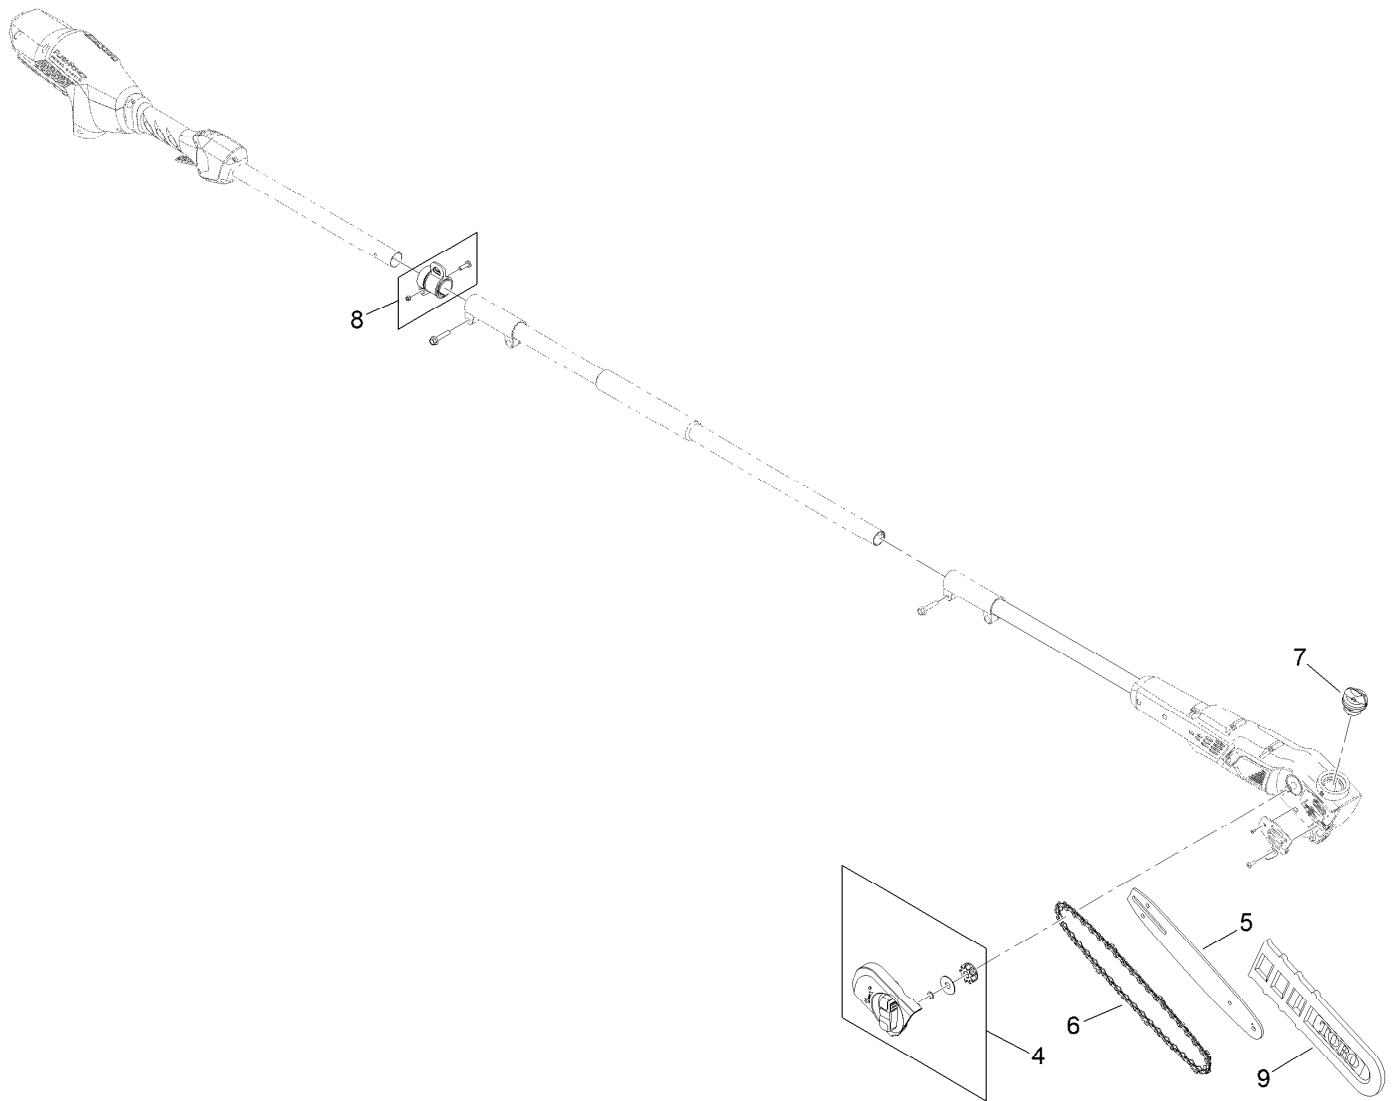

Count on it.

Parts Catalog

Flex-Force Power System™

60V Pole Saw

Model No. 51870T—Serial No. 321000001 and Up

60V Pole Saw Assembly

<i>Ref.</i>	<i>Part Number</i>	<i>Qty.</i>	<i>Description</i>
4	139-5373	1	Tensioner ASM
5	88619	1	Bar
6	88621	1	Chain
7	139-5376	1	Cap-Oil
8	139-5377	1	Collar-Strap
9	139-5378	1	Sleeve-Bar
10	88622	1	Harness ●

● Not illustrated

Attachments and Accessories

For 51870T Flex-Force Power System 60V Pole Saw

Product Name	Model/Part
Toro Premium Bar and Chain Oil (1 Qt Bottle).....	38914
Toro Premium Bar and Chain Oil (1 Gal).....	38917
60V Battery Charger 2 AMP	88602
60V Rapid Battery Charger 5.4 AMP	88605
60V Battery Charger 1 AMP	88610
Bar.....	88619
60V Battery 2.0 AH	88620
Chain	88621
60V LI-ION Battery 2.5 AH.....	88625
60V LI-ION, Battery 4.0 AH	88640
60V LI-ION Battery 5.0 AH.....	88650
60V LI-ION Battery 6.0 AH.....	88660
60V LI-ION Battery 7.5 AH.....	88675