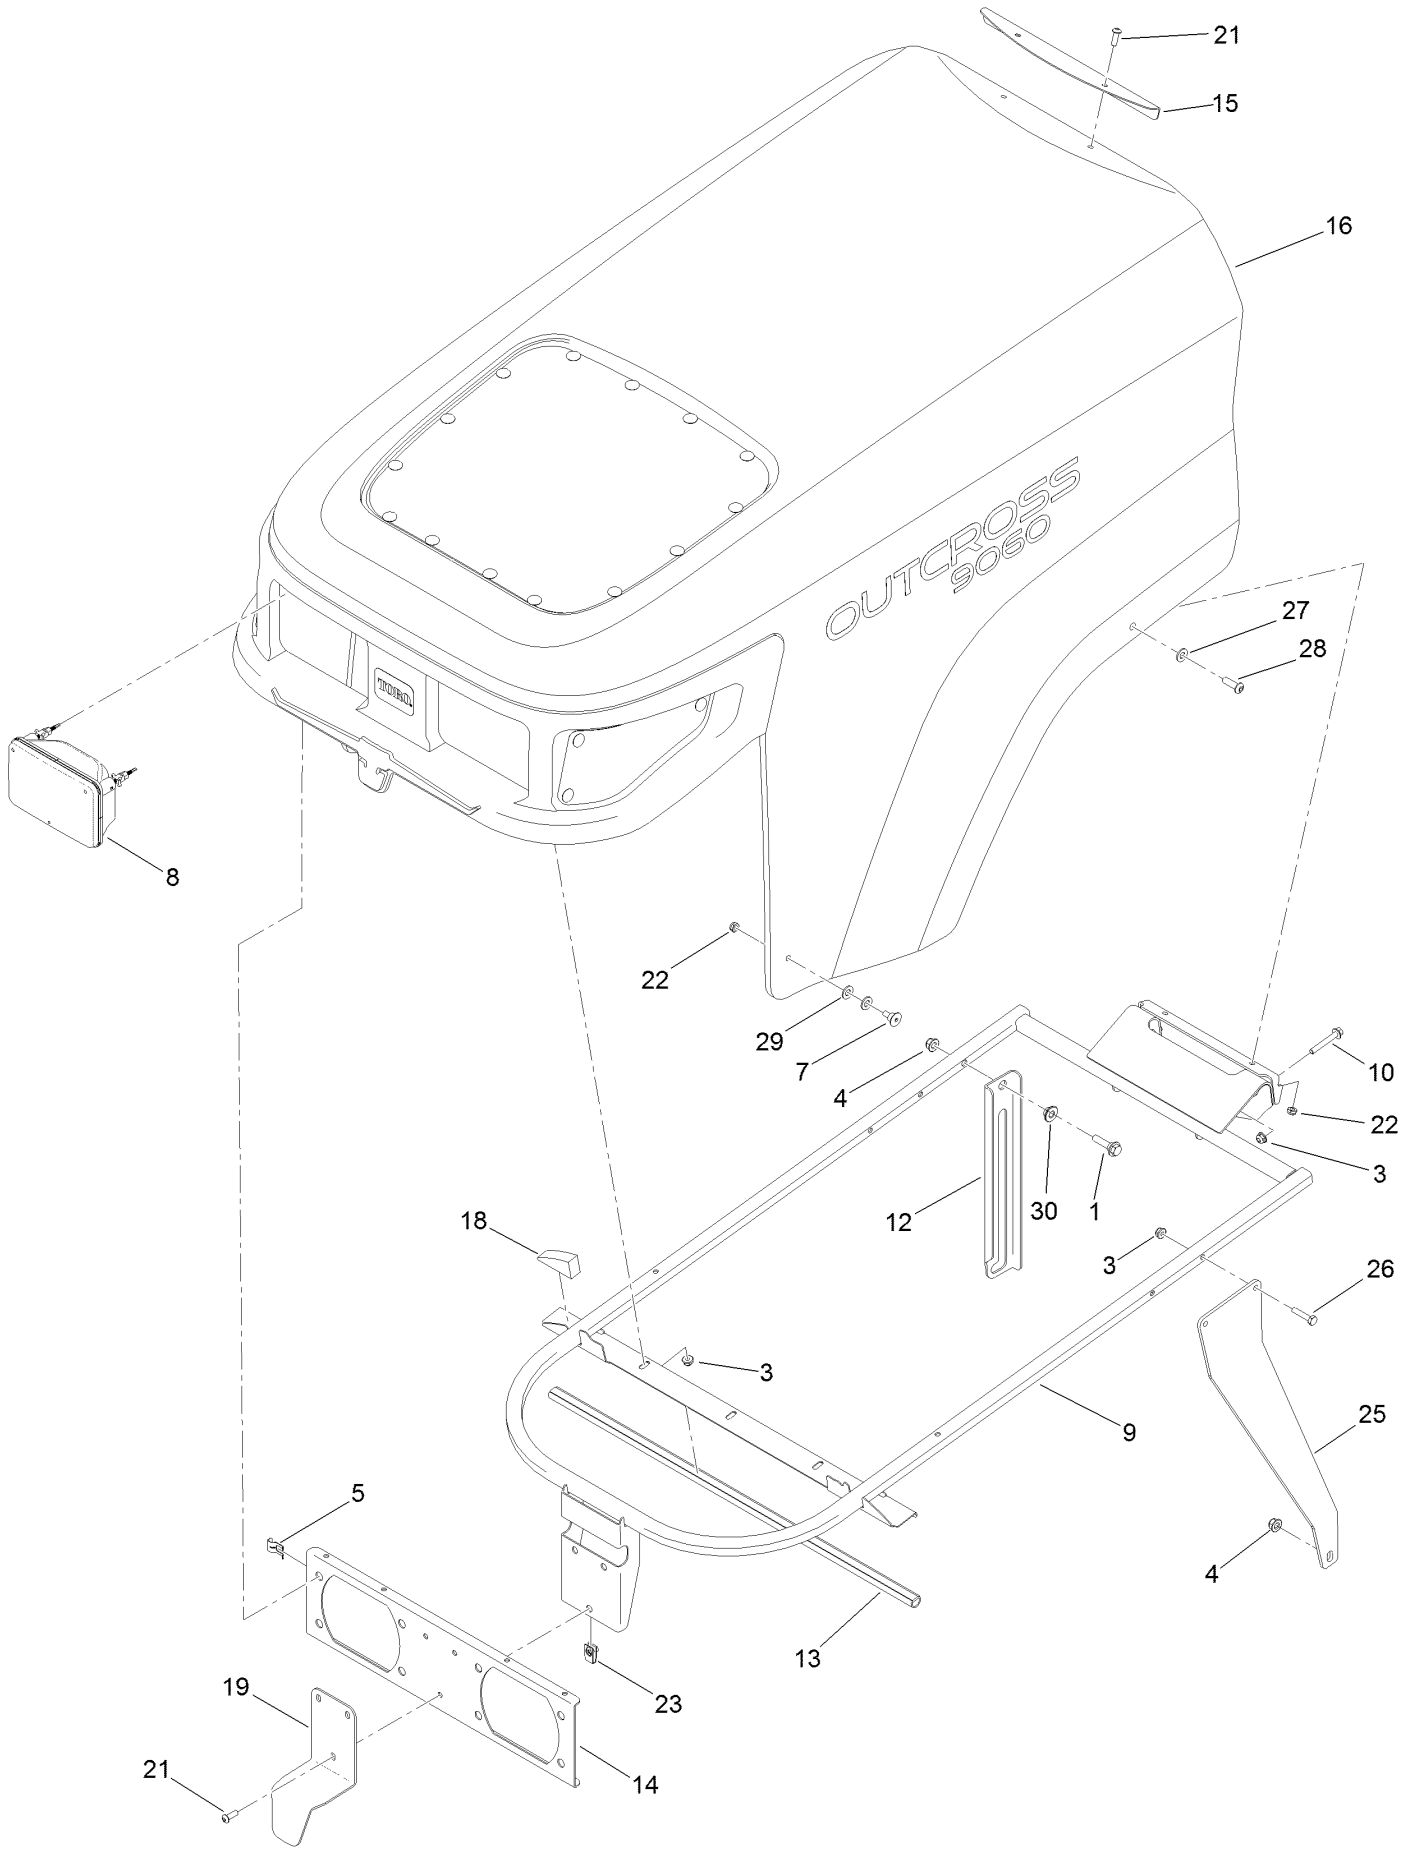

Hood Assembly

Hood Assembly (continued)

<i>Ref.</i>	<i>Part Number</i>	<i>Qty.</i>	<i>Description</i>	<i>Ref.</i>	<i>Part Number</i>	<i>Qty.</i>	<i>Description</i>
1	322-7	1	Screw-HH	16	138-4138	1	Hood ASM
3	104-7201	5	Nut-HF, NI	18	138-2013	2	Block-Foam
4	104-8300	1	Nut-HF, NI	19	138-3755-0P	1	Bracket-Lift, Hood
5	115-2408	6	Clip-Speed	21	3274-69	8	Screw-HSBH
7	125-1122	2	Screw	22	3296-56	4	Nut-Lock, NI
8	138-9260	2	Headlight ASM	23	107069	3	Clip
9	136-9602-0P	1	Support-Hood	25	138-8145-0P	2	Brace-Hood
10	32105-18	2	Screw-HHF	26	321-8	4	Screw-HH
12	138-8279-0P	1	Prop-Hood	27	3256-70	2	Washer-Flat
13	136-9779	1	Seal-Bulb	28	3274-104	2	Screw-HSBH
14	136-9786-0P	1	Bracket-Light	29	3256-22	4	Washer-Flat
15	136-9792-03	1	Bracket-Hood, Rear	30	125-9249	1	Spacer-Coupler, Rubber