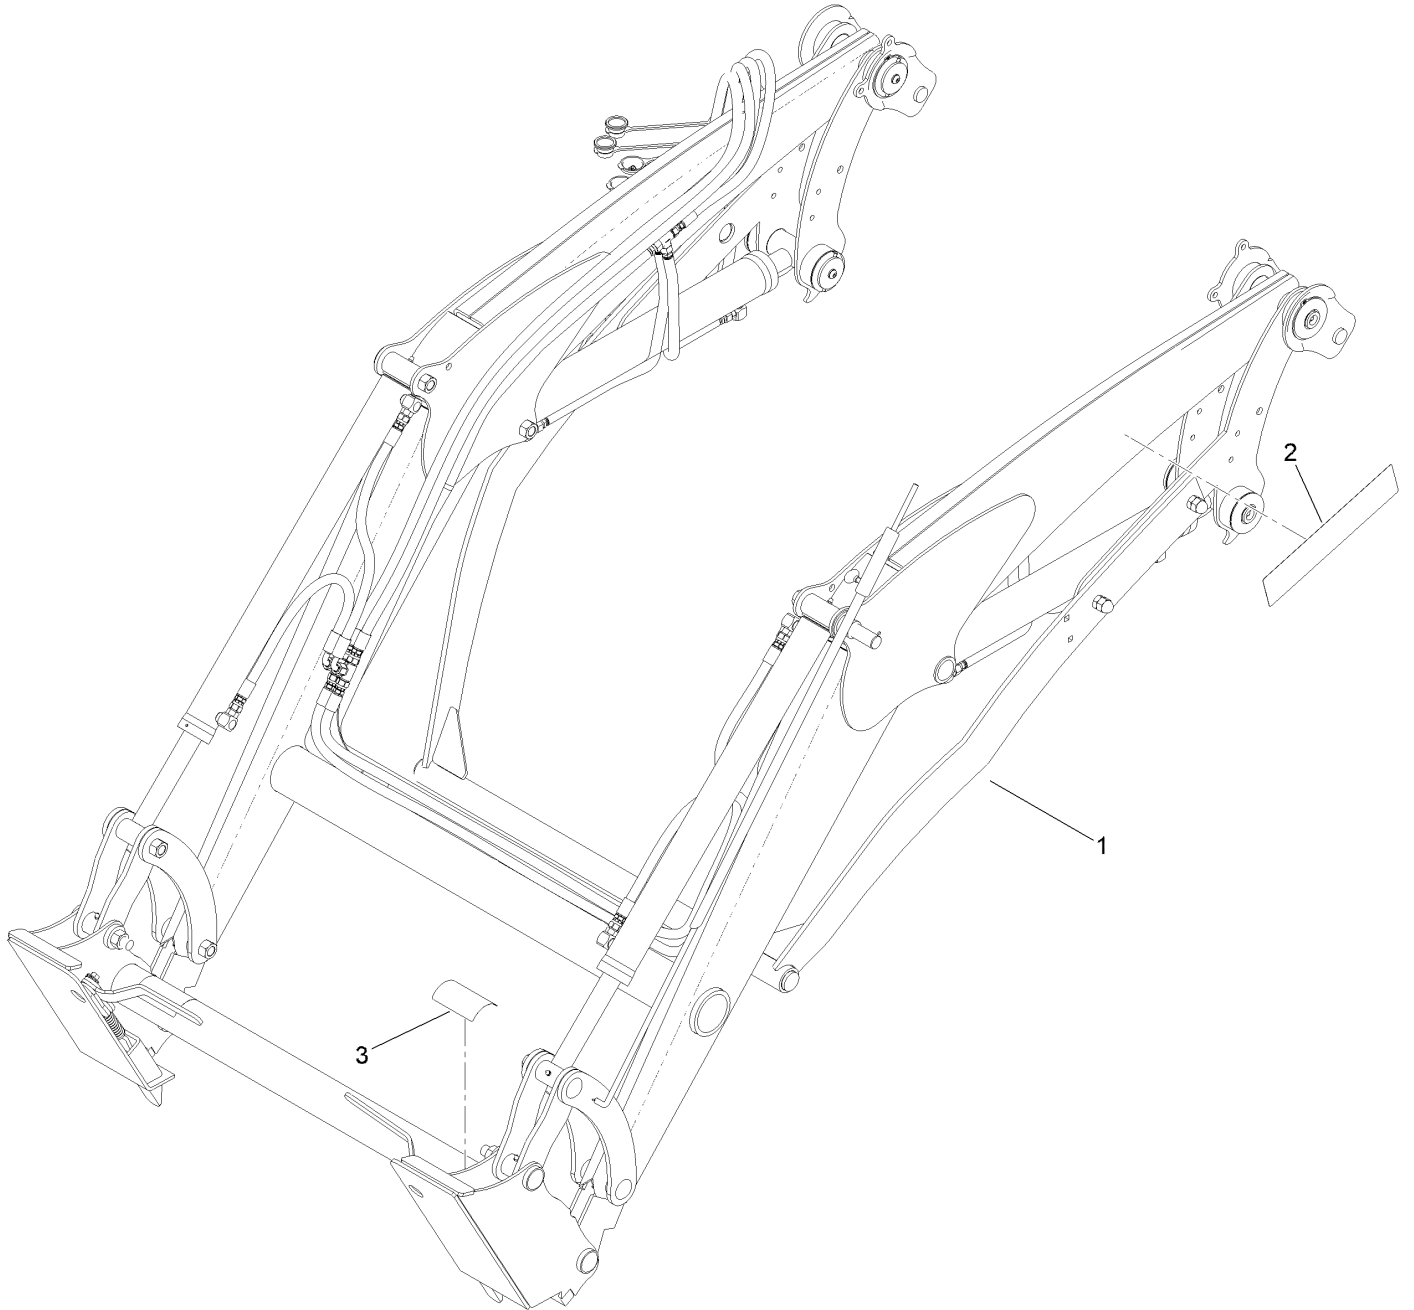

Loader Decal Assembly

Loader Decal Assembly (continued)

<i>Ref.</i>	<i>Part Number</i>	<i>Qty.</i>	<i>Description</i>
1		1	Loader ASM ●
2	138-3792	2	Decal-Warning, Loader
3	138-3798	2	Decal-Warning, Bucket

● Not serviced separately