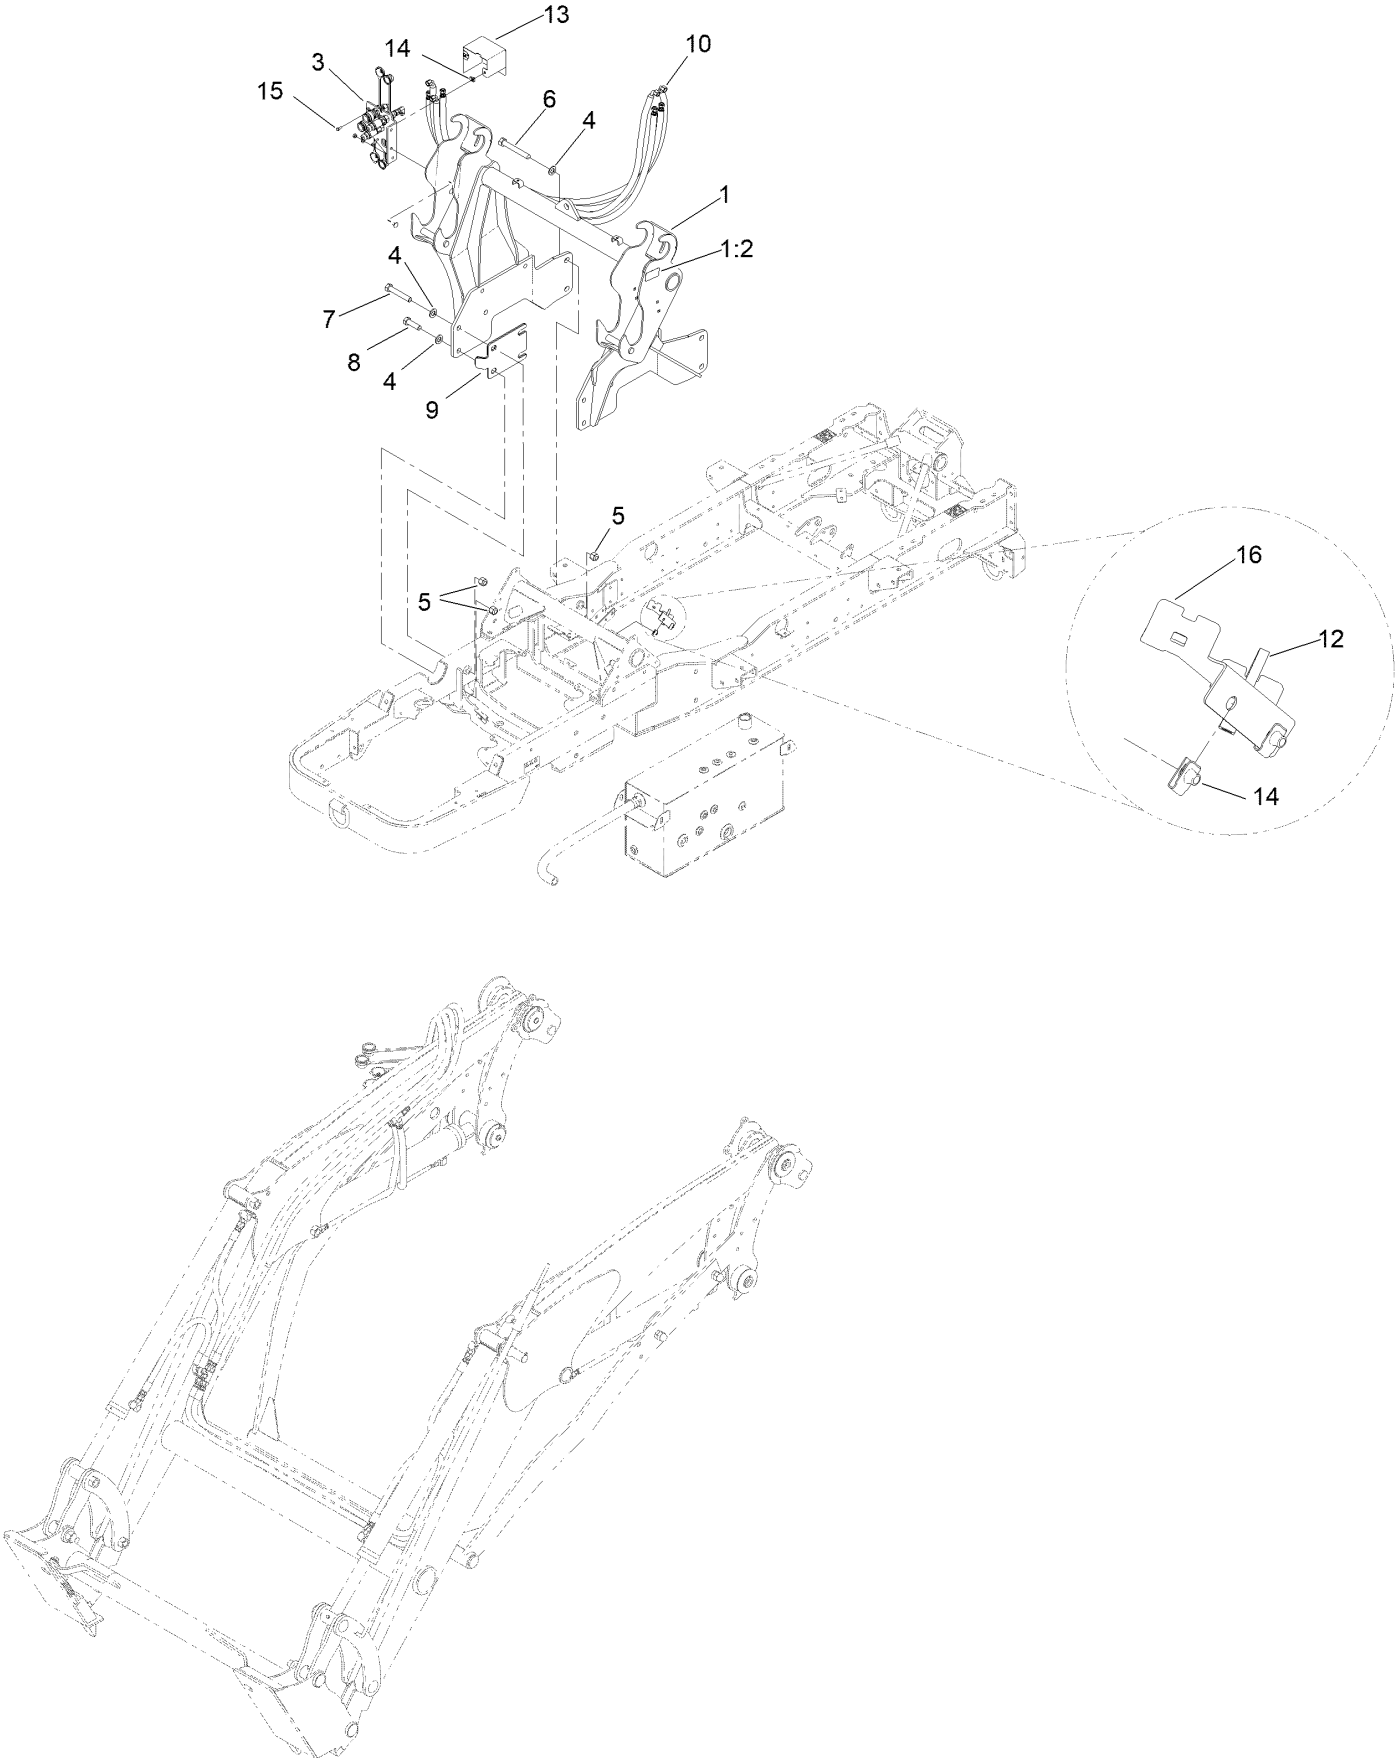

Front Loader Assembly

Front Loader Assembly (continued)

<i>Ref.</i>	<i>Part Number</i>	<i>Qty.</i>	<i>Description</i>	<i>Ref.</i>	<i>Part Number</i>	<i>Qty.</i>	<i>Description</i>
1	138-3856	1	Support ASM	9	136-5315-0P	5	Plate-Shim, Loader
1:2	138-4107	2	Decal-Hazard, Pinch	10	136-9702	4	Hose ASM
3	138-3844	1	Coupler Support ASM	12	3334-945	2	Tie-Cable
4	3256-28	10	Washer-Flat	13	138-4172-03	1	Cover-Coupler
5	3296-51	10	Nut-Lock, NI	14	107069	4	Clip
6	328-12	4	Screw-HH	15	32105-15	4	Screw-HWH
7	328-8	4	Screw-HH	16	138-4182-0P	1	Angle-Support
8	328-2	2	Screw-HH