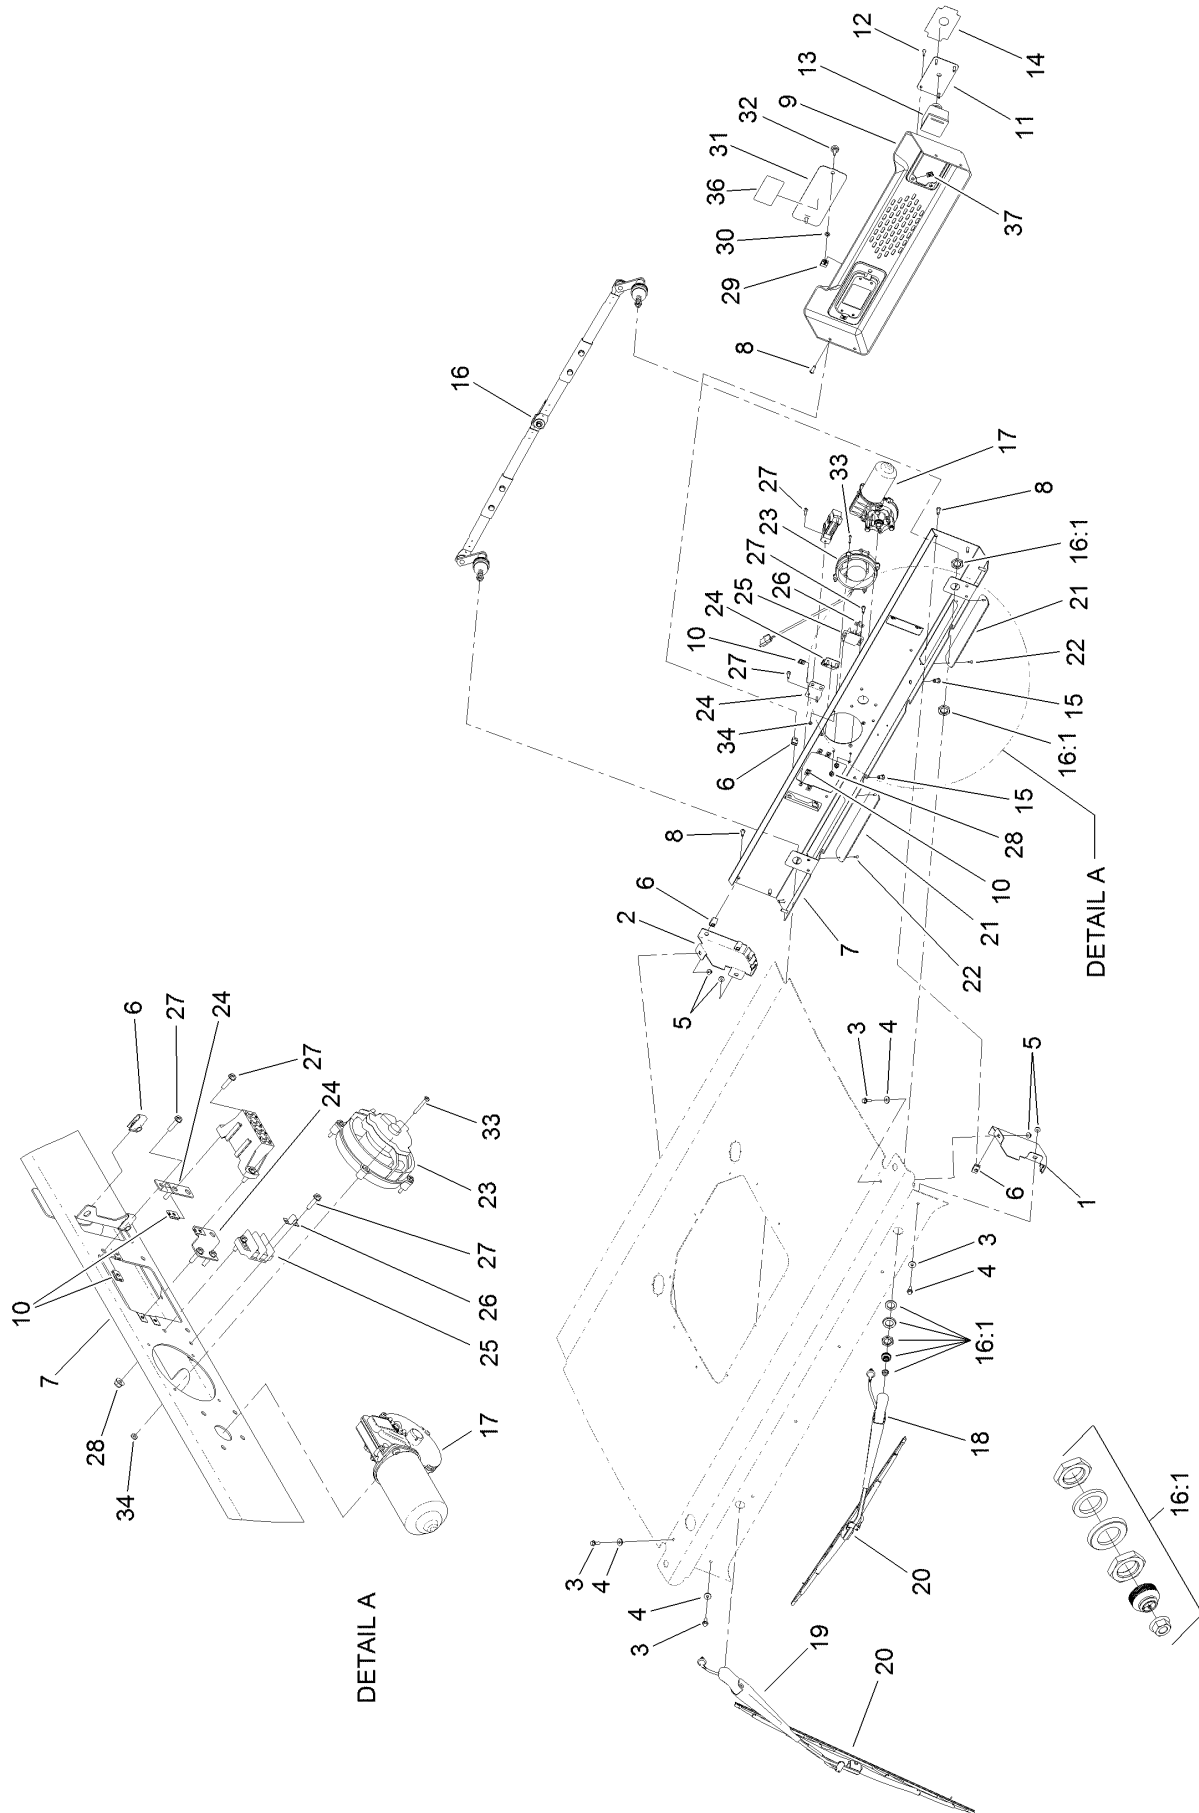

Cab Roof Windshield Wiper Assembly

WIPER LINKAGE HARDWARE

Cab Roof Windshield Wiper Assembly (continued)

<i>Ref.</i>	<i>Part Number</i>	<i>Qty.</i>	<i>Description</i>	<i>Ref.</i>	<i>Part Number</i>	<i>Qty.</i>	<i>Description</i>
1	137-1295-03	1	Bracket-Mount, Wiper LH	19	138-2769	1	Arm-Wiper, LH Bend
2	137-1296-03	1	Bracket-Mount, Wiper RH	20	138-2770	2	Blade-Wiper
3	3234-4	4	Screw-HHF	21	138-2741	2	Vent-Defrost
4	119-0872	4	Washer-Sealing, Bonded	22	138-2832	4	Screw-PFH
5	104-7201	4	Nut-HF, NI	23	138-2740	1	Fan-Defrost
6	107069	12	Clip	24	138-2822	2	Bracket-Fuse Block
7	138-2759-03	1	Cover-Panel, Control	25	42862	1	Block-Terminal, Ground
8	3274-69	12	Screw-HSBH	26	42863	1	Strip-Jumper
9	138-2764	1	Cover-Wiper	27	32105-13	8	Screw-HWH
10	107-1013	6	Nut-Speed	28	120-4578	2	Nut-HF
11	138-2763-03	1	Plate-Mount, Switch	29	609900	2	Nut-Speed
12	104-2408	4	Screw-HSBH	30	32115-15	2	Nut-Push
13	122-1200	1	Wiper-Switch, Delay	31	125-9603-03	1	Plate-Cover, Fuse
14	138-2765	1	Decal-Wiper Switch	32	125-7438	2	Knob-Screw, Thumb
15	138-2760	2	Nut-Clinch, Hex	33	32105-9	4	Screw-HH
16	138-2937	1	Linkage-Wiper	34	3296-9	4	Nut-Hex
16:1	139-1892	2	Wiper Mount Kit	36	138-2748	1	Decal-Fuse Panel
17	138-2766	1	Wiper-Moter	37	701493	4	Nut-Speed
18	138-2768	1	Arm-Wiper, RH Bend