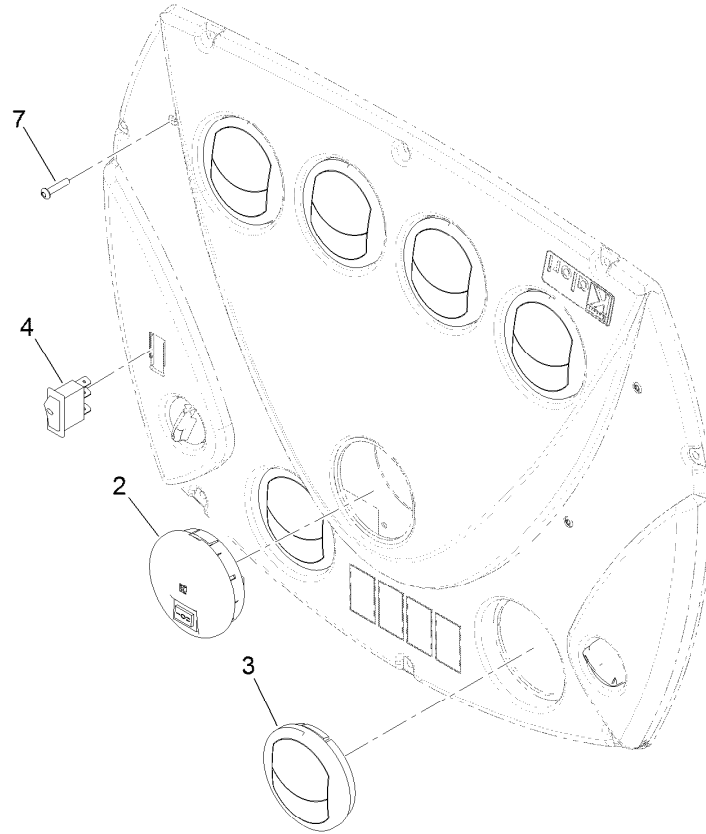

Cab Roof A/C and Heat Control Panel Assembly No. 137-1357

Cab Roof

A/C and Heat Control Panel Assembly No. 137-1357 (continued)

<i>Ref.</i>	<i>Part Number</i>	<i>Qty.</i>	<i>Description</i>	<i>Ref.</i>	<i>Part Number</i>	<i>Qty.</i>	<i>Description</i>
2	137-1378	1	Light-Cab, Interior	5	138-2961	1	Valve-Heat
3	138-2959	6	Vent-Return	6	138-2956	1	Switch-Fan
4	138-2958	1	Switch-A/C	7	119-7444	4	Screw-HSBH