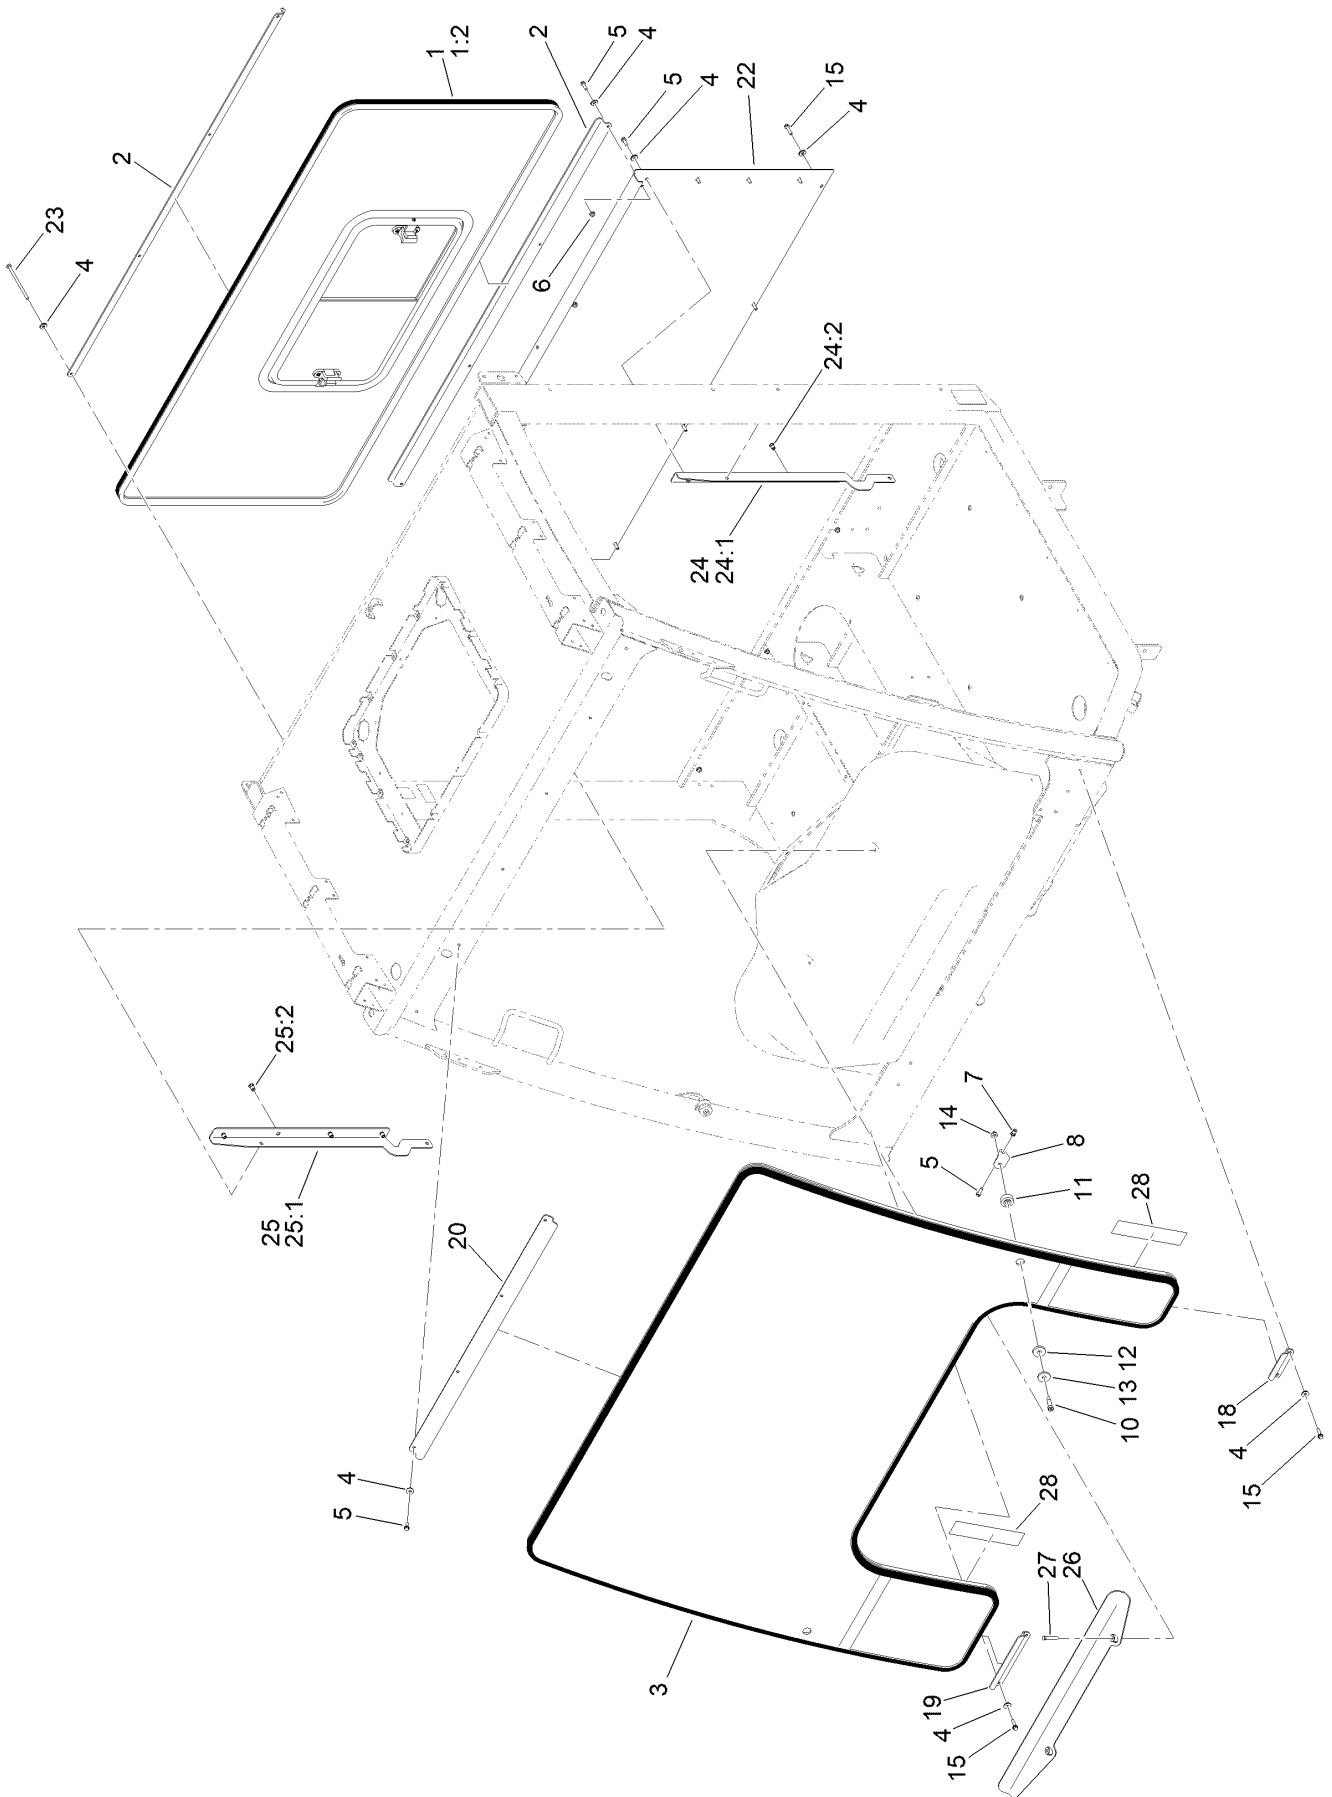

Front and Rear Glass Assembly

Front and Rear Glass Assembly (continued)

<i>Ref.</i>	<i>Part Number</i>	<i>Qty.</i>	<i>Description</i>	<i>Ref.</i>	<i>Part Number</i>	<i>Qty.</i>	<i>Description</i>
1	137-1271	1	Rear Window ASM	15	120-4654	4	Screw-HHF
1:2	138-2795	1	Trim-Glass, Rear	18	137-1276-03	1	Bracket-Retainer, LH
2	137-1223-03	2	Bracket-Retainer, Windshield	19	137-1277-03	1	Bracket-Retainer, RH
3	137-1278	1	Windshield ASM	20	137-1290-03	1	Bracket-Retainer, Window
4	119-0872	12	Washer-Sealing, Bonded	22	138-2793-03	1	Panel-Rear
5	32105-15	8	Screw-HWH	23	139-0544	4	Screw-HH
6	104-7201	16	Nut-HF, NI	24	138-2835	1	LH Rear Panel Mount ASM
7	138-2760	2	Nut-Clinch, Hex	24:1		1	Bracket-Mount, LH ●
8	138-2728-03	2	Mount-Window	24:2	138-2760	4	Nut-Clinch, Hex
10	125-9521	2	Screw-Shldr HSH	25	138-2836	1	RH Rear Panel Mount ASM
11	125-9537	2	Bushing-Flange	25:1		1	Bracket-Mount, RH ●
12	125-9982	2	Bushing-Flange	25:2	138-2760	4	Nut-Clinch, Hex
13	130-5815	2	Washer-Backup	26	139-2061-03	1	Mount-Center, Windshield
14	104-8300	2	Nut-HF, NI	27	139-2056	2	Screw-HHF
				28	145-7509	2	Seal-Glass

● Not serviced separately