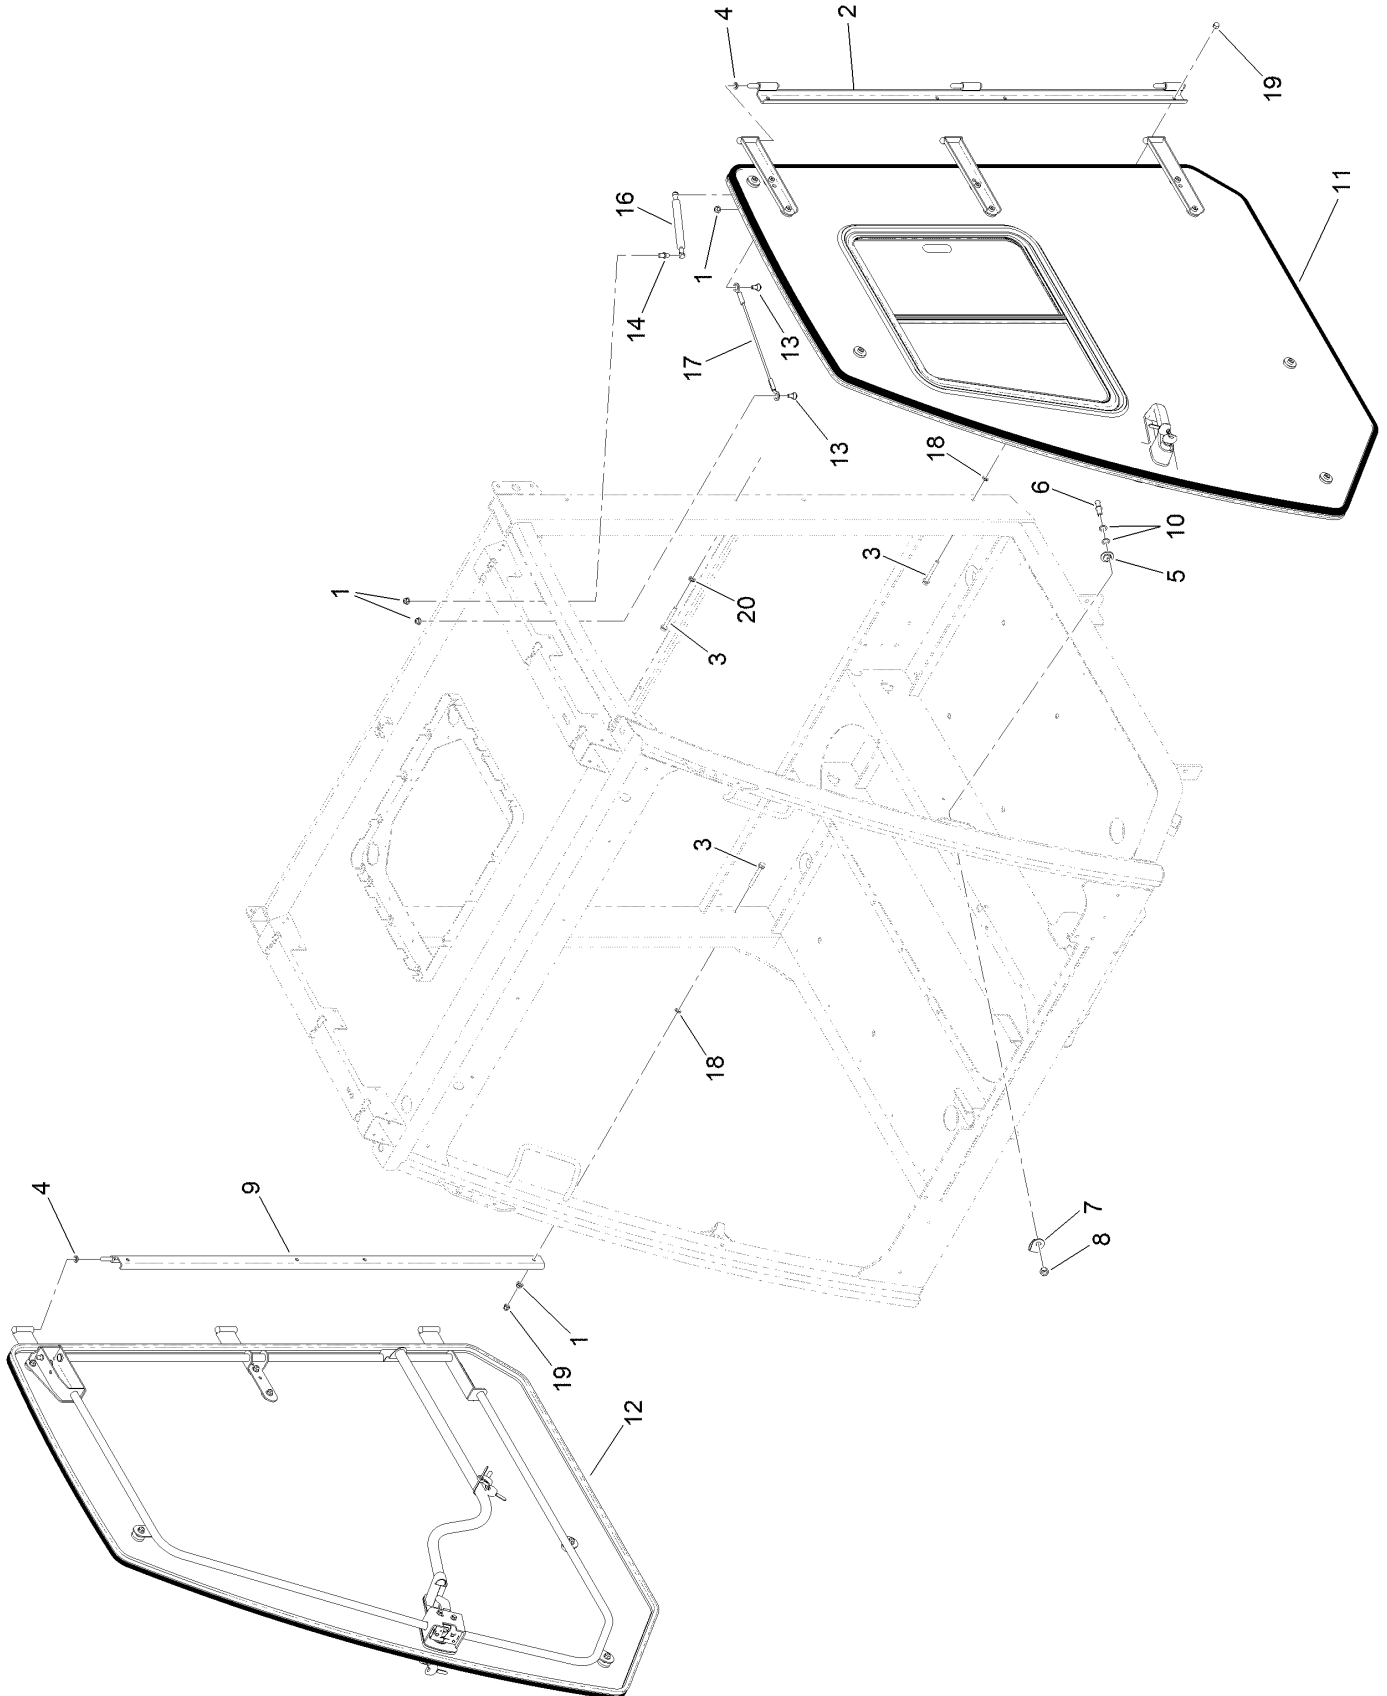

● Not serviced separately

Windshield Assembly No. 137-1278

Windshield Assembly No. 137-1278 (continued)

<i>Ref.</i>	<i>Part Number</i>	<i>Qty.</i>	<i>Description</i>
6	137-1220	1	Trim-Windshield

Door Assembly