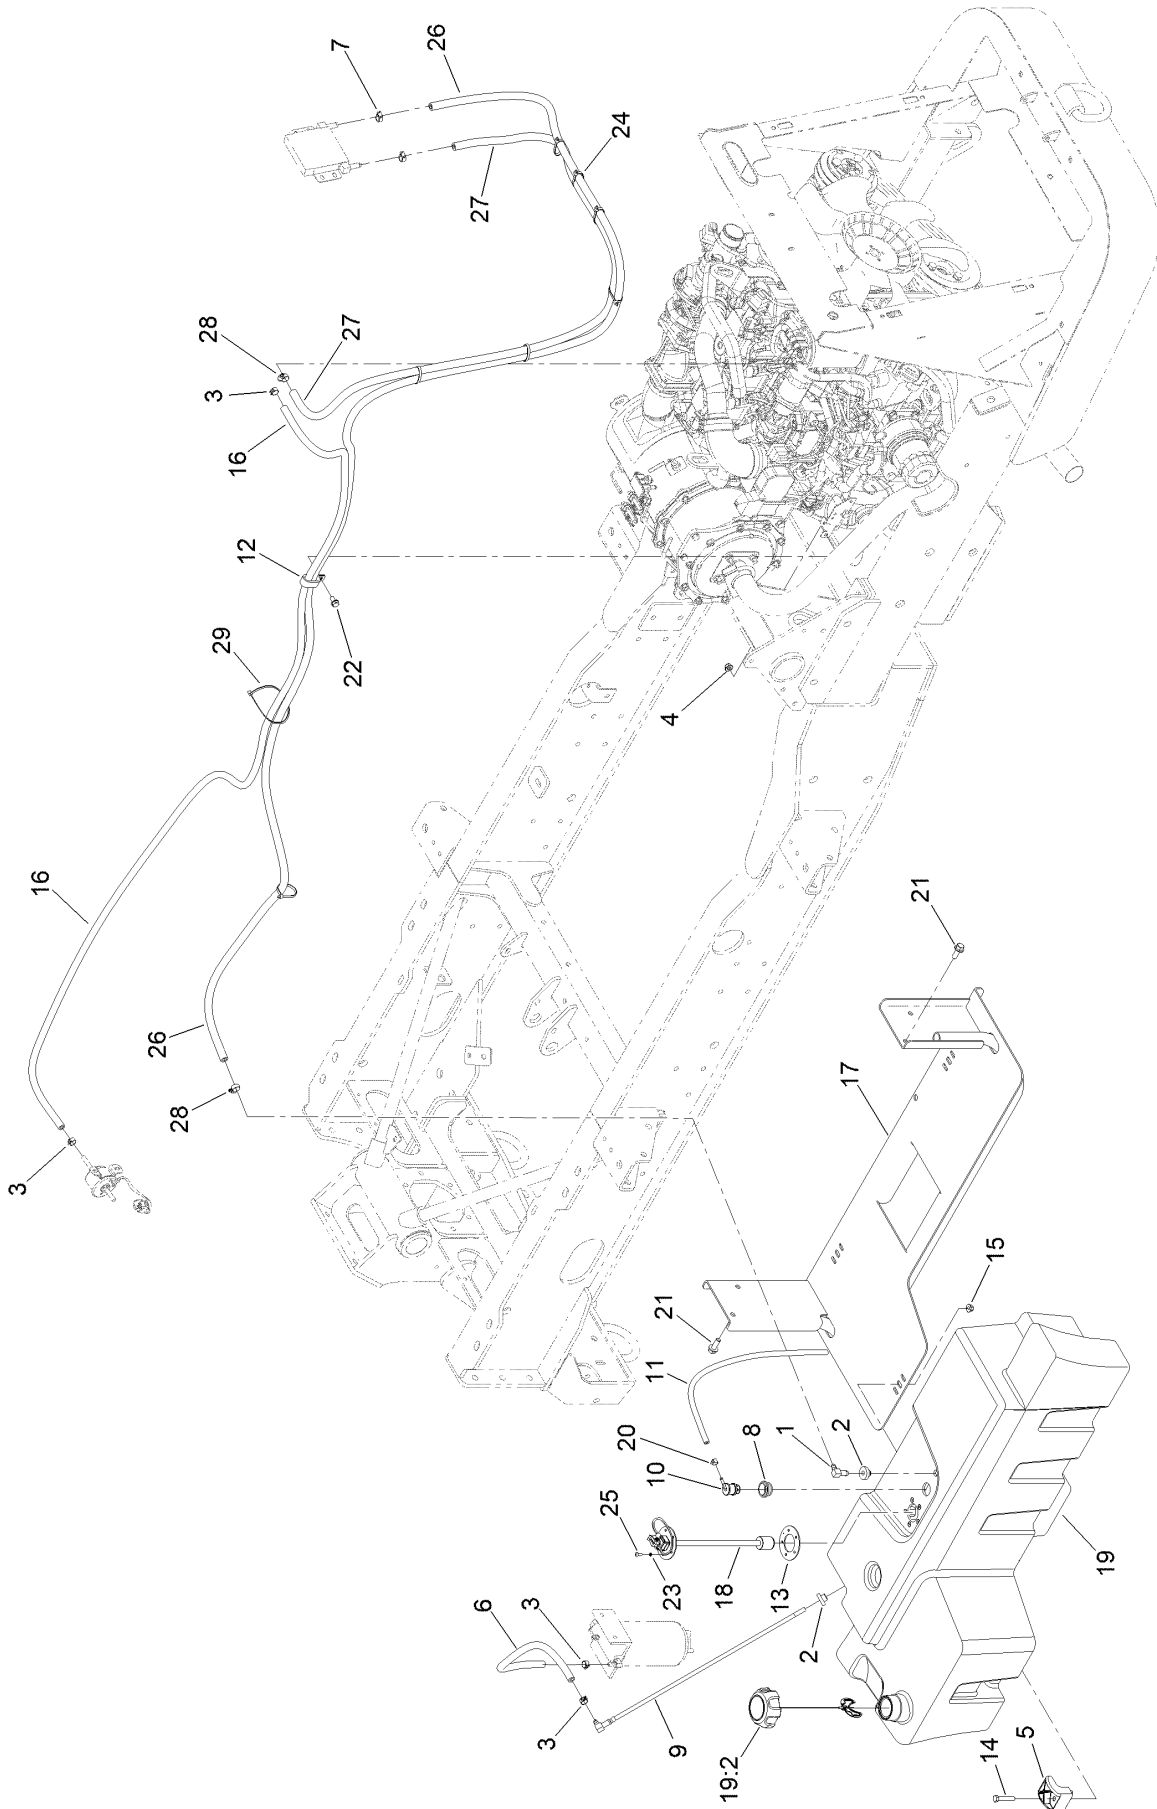

Fuel Tank and Line Assembly

Fuel Tank and Line Assembly (continued)

<i>Ref.</i>	<i>Part Number</i>	<i>Qty.</i>	<i>Description</i>	<i>Ref.</i>	<i>Part Number</i>	<i>Qty.</i>	<i>Description</i>
1	46-6550	1	Fitting-Elbow, 90 DEG	16	136-9708	1	Hose-Fuel
2	46-6560	2	Bushing	17	136-9730-03	1	Support-Tank
3	92-2379	4	Clamp-Hose	18	136-9739	1	Gauge-Fuel, Float
4	107069	1	Clip	19	136-9740	1	Fuel Tank ASM
5	107-4543	3	Clamp	19:2	138-3795	1	Fuel Cap ASM
6	110-4109	1	Hose-Fuel	20	2412-80	1	Clamp-Hose
7	103-1988	2	Clamp-Hose	21	3234-42	4	Screw-HHF
8	114-0284	1	Grommet	22	32105-15	1	Screw-HWH
9	114-3836	1	Pipe-Stand	23	3253-15	5	Washer-Lock
10	114-0285	1	Valve-Rollover	24	3290-378	9	Tie-Cable
11	119-8149	1	Hose-Fuel	25	32122-24	5	Screw-PTH
12	120-1959	1	Clamp	26	136-9978	1	Hose-Fuel
13	121-1707	1	Gasket-Fuel, Viton	27	136-9979	1	Hose-Fuel
14	125-7944	3	Screw-HH	28	2412-108	2	Clamp-Worm
15	130-6655	3	Nut-Flange, NI	29	3290-379	1	Tie-Cable