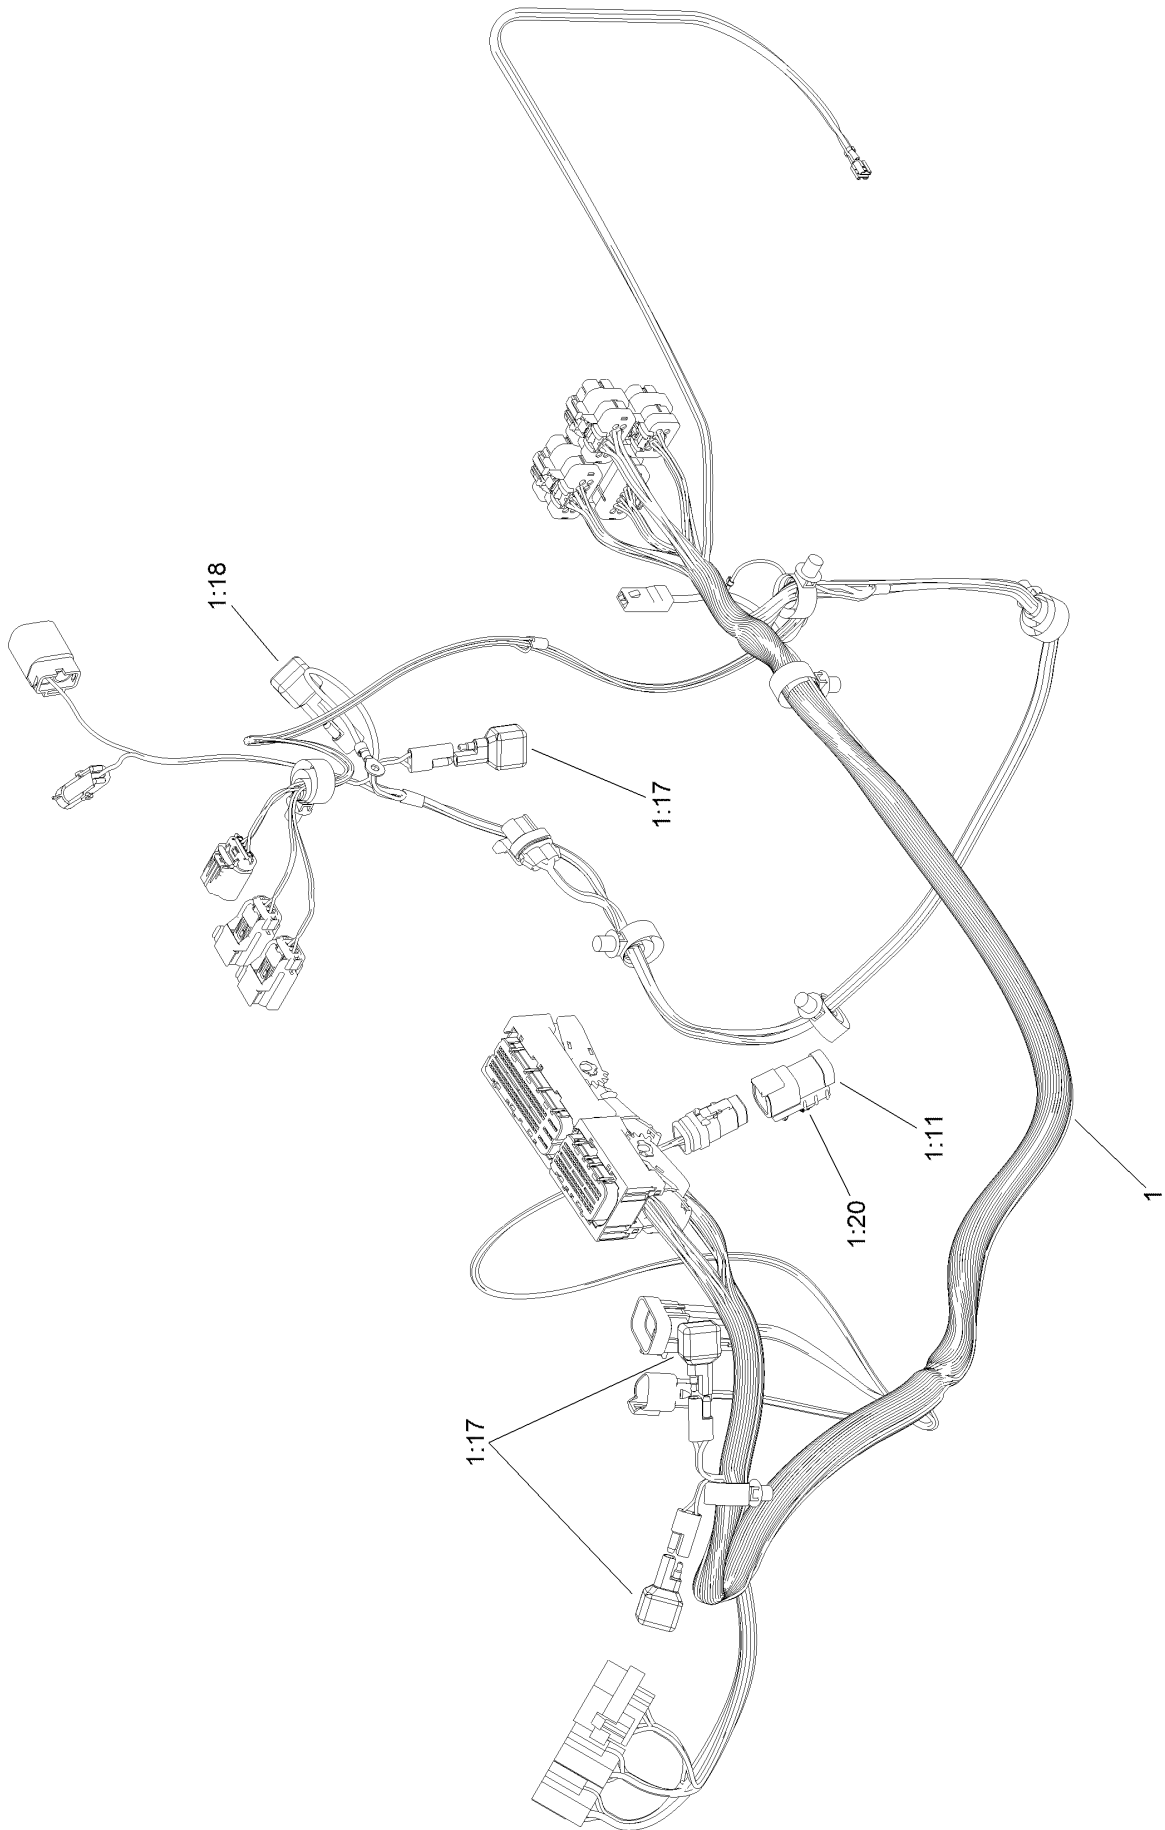

Battery Assembly (continued)

<i>Ref.</i>	<i>Part Number</i>	<i>Qty.</i>	<i>Description</i>	<i>Ref.</i>	<i>Part Number</i>	<i>Qty.</i>	<i>Description</i>
1	48-9590	1	Washer-Lock	14	136-5338	1	Mat-Battery
2	56-7972	4	Clamp-Tube	15	323-6	1	Screw-HH
3	94-8105	4	Clamp-Tube	16	323-7	4	Screw-HH
4	138-6335	1	Retainer-Battery	17	3230-5	1	Bolt-CARR
5	104-8300	5	Nut-HF, NI	18	3230-13	1	Screw-CARR
6	104-8301	6	Nut-HF, NI	19	3231-6	1	Screw-CARR
7	106-5190	1	Battery, 660 CCA W/O Electrolyte	20	3230-8	1	Screw-CARR
8	119-1419	2	Plate-Clamp	22	3256-24	1	Washer-Plain
9	122-0709	1	Cable-Battery, Negative	23	3290-378	1	Tie-Cable
10	122-0710	1	Cable-Battery, Positive	24	33004-00	2	Nut-HF
11	122-0969	1	Cable-Battery, Negative	25	33115-020	1	Screw-HH
12	122-0970	1	Cable-Battery, Positive	27	122-0071	1	Cable-Battery, Positive
13	133-7817-01	1	Support-Battery	28	69-9761	1	Plate-Cover
				29	32180-031	1	Clip-Tree (W/Tie)

Engine Wire Harness Assembly