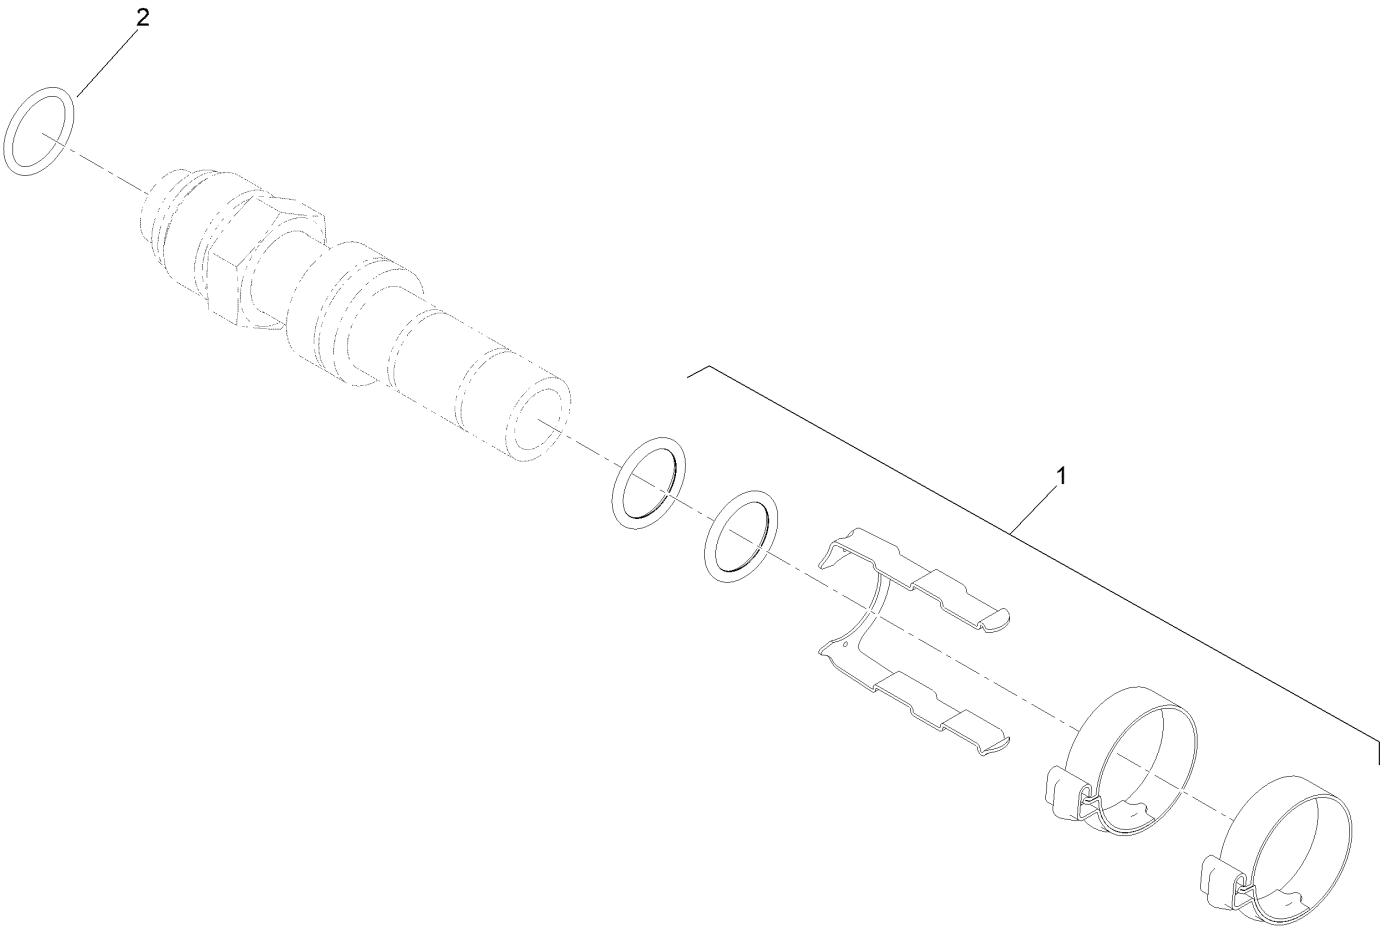

Straight Male Fitting Assembly No. 130-5944

Straight Male Fitting Assembly No. 130-5944 (continued)

<i>Ref.</i>	<i>Part Number</i>	<i>Qty.</i>	<i>Description</i>
1	130-5775	1	Fitting Kit
2	117-2780	1	O-Ring