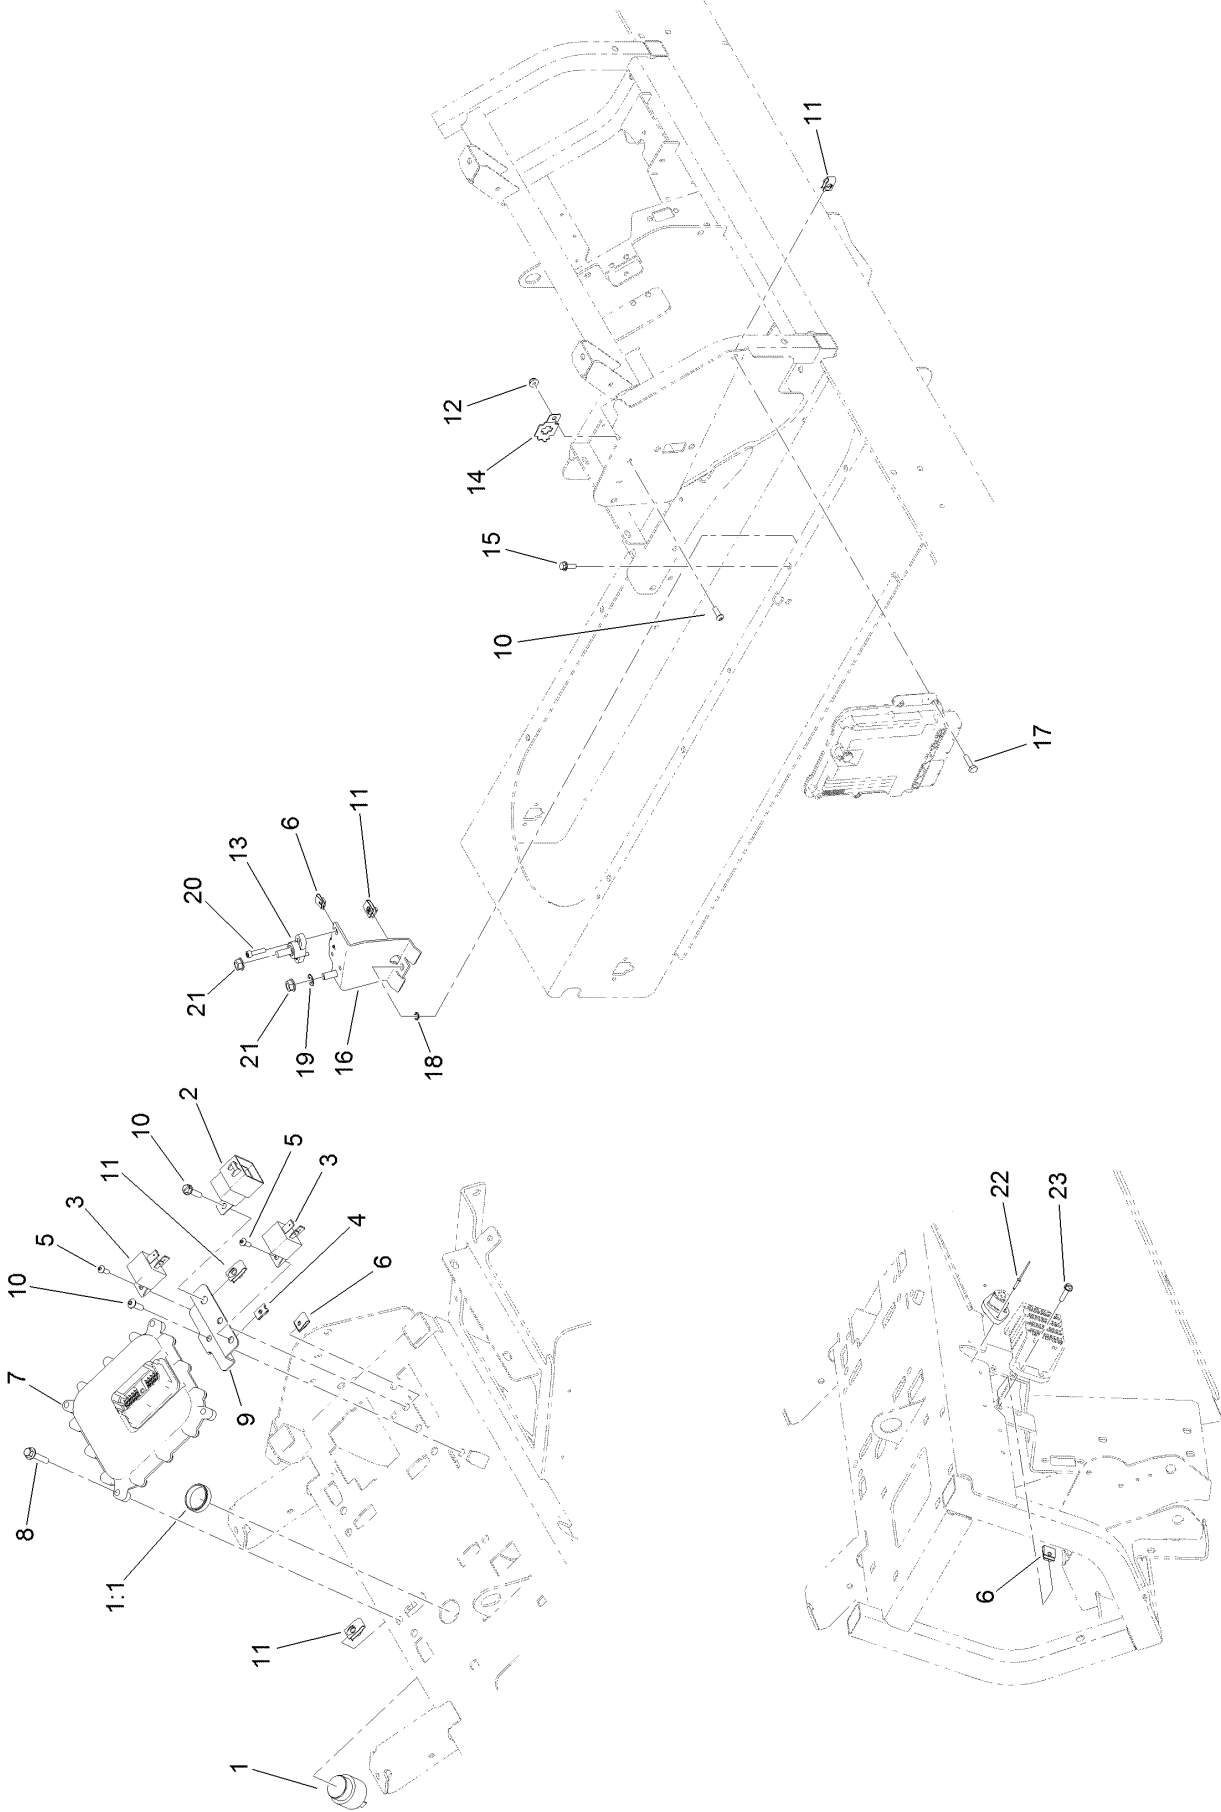

Dash Component Assembly

Dash Component Assembly (continued)

<i>Ref.</i>	<i>Part Number</i>	<i>Qty.</i>	<i>Description</i>	<i>Ref.</i>	<i>Part Number</i>	<i>Qty.</i>	<i>Description</i>
1	80-9330	1	Audio Alarm ASM	13	110-8822	1	Block-Junction
1:1	104-5107	1	Nut-Plastic, Knurled	14	114-5502	1	Clip-Fuse
2	99-7430	1	Relay-Mini	15	115-5103	2	Screw-HHF
3	99-7435	5	Relay	16	138-8144-0P	1	Bracket ASM-Terminal [primed]
4	107-1013	2	Nut-Speed	17	321-6	3	Screw-HH
5	32105-13	9	Screw-HWH	18	3255-7	2	Washer-Lock/EXT
6	120-6686	9	Nut-Clip, U	19	3255-9	1	Washer-Lock
7	127-2770	1	Controller	20	3274-14	2	Screw-HSH
8	127-8639	4	Screw-HHF	21	3290-357	2	Nut-HSF
9	136-9654	1	Bracket-Fuse, Engine	22	136-9679	2	Rivet-Tiny
10	3274-69	3	Screw-HSBH	23	3290-378	1	Tie-Cable
11	107069	11	Clip				
12	104-7201	1	Nut-HF, NI