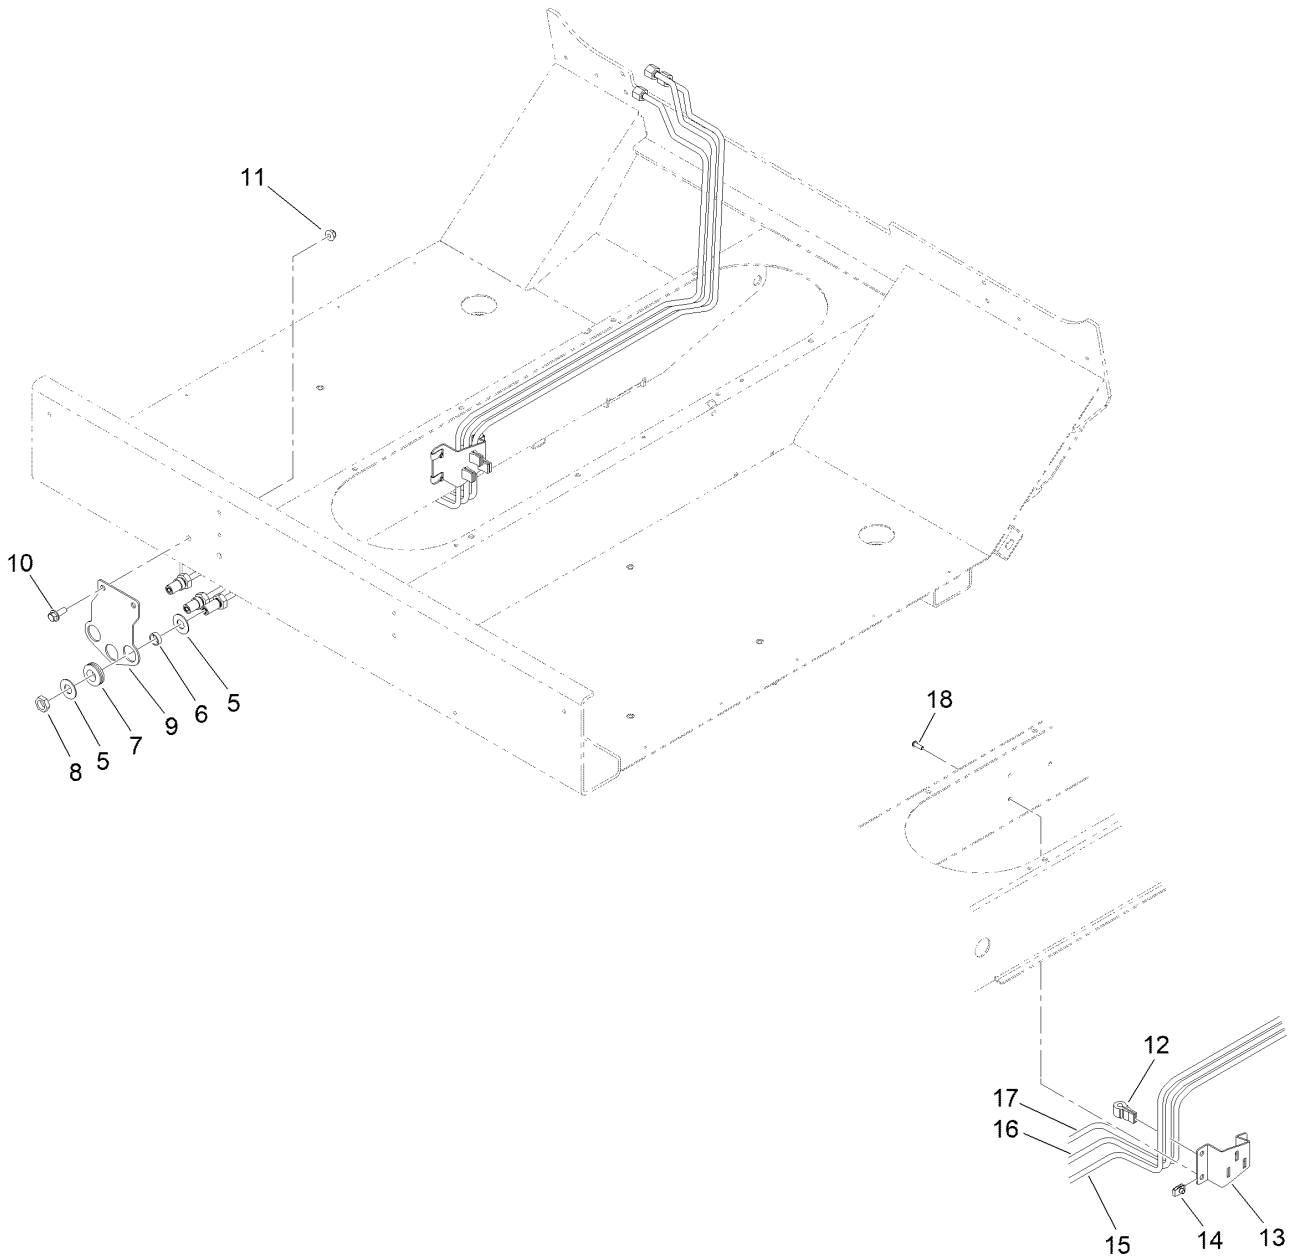

Hydraulic Tube Assembly

Hydraulic Tube Assembly (continued)

<i>Ref.</i>	<i>Part Number</i>	<i>Qty.</i>	<i>Description</i>	<i>Ref.</i>	<i>Part Number</i>	<i>Qty.</i>	<i>Description</i>
5	69-8940	6	Washer	12	136-9782	3	Isolator-Tube
6	69-8970	3	Spacer	13	138-8129-0P	1	Bracket-Isolator
7	240-4	3	Grommet-Rubber	14	107069	3	Clip
8	340-70	3	Nut-Lock	15	136-9712	1	Tube ASM
9	137-1264-0P	1	Support-Bulkhead	16	136-9711	1	Tube ASM
10	3234-42	2	Screw-HHF	17	136-9710	1	Tube ASM
11	104-8301	2	Nut-HF, NI	18	3274-69	3	Screw-HSBH