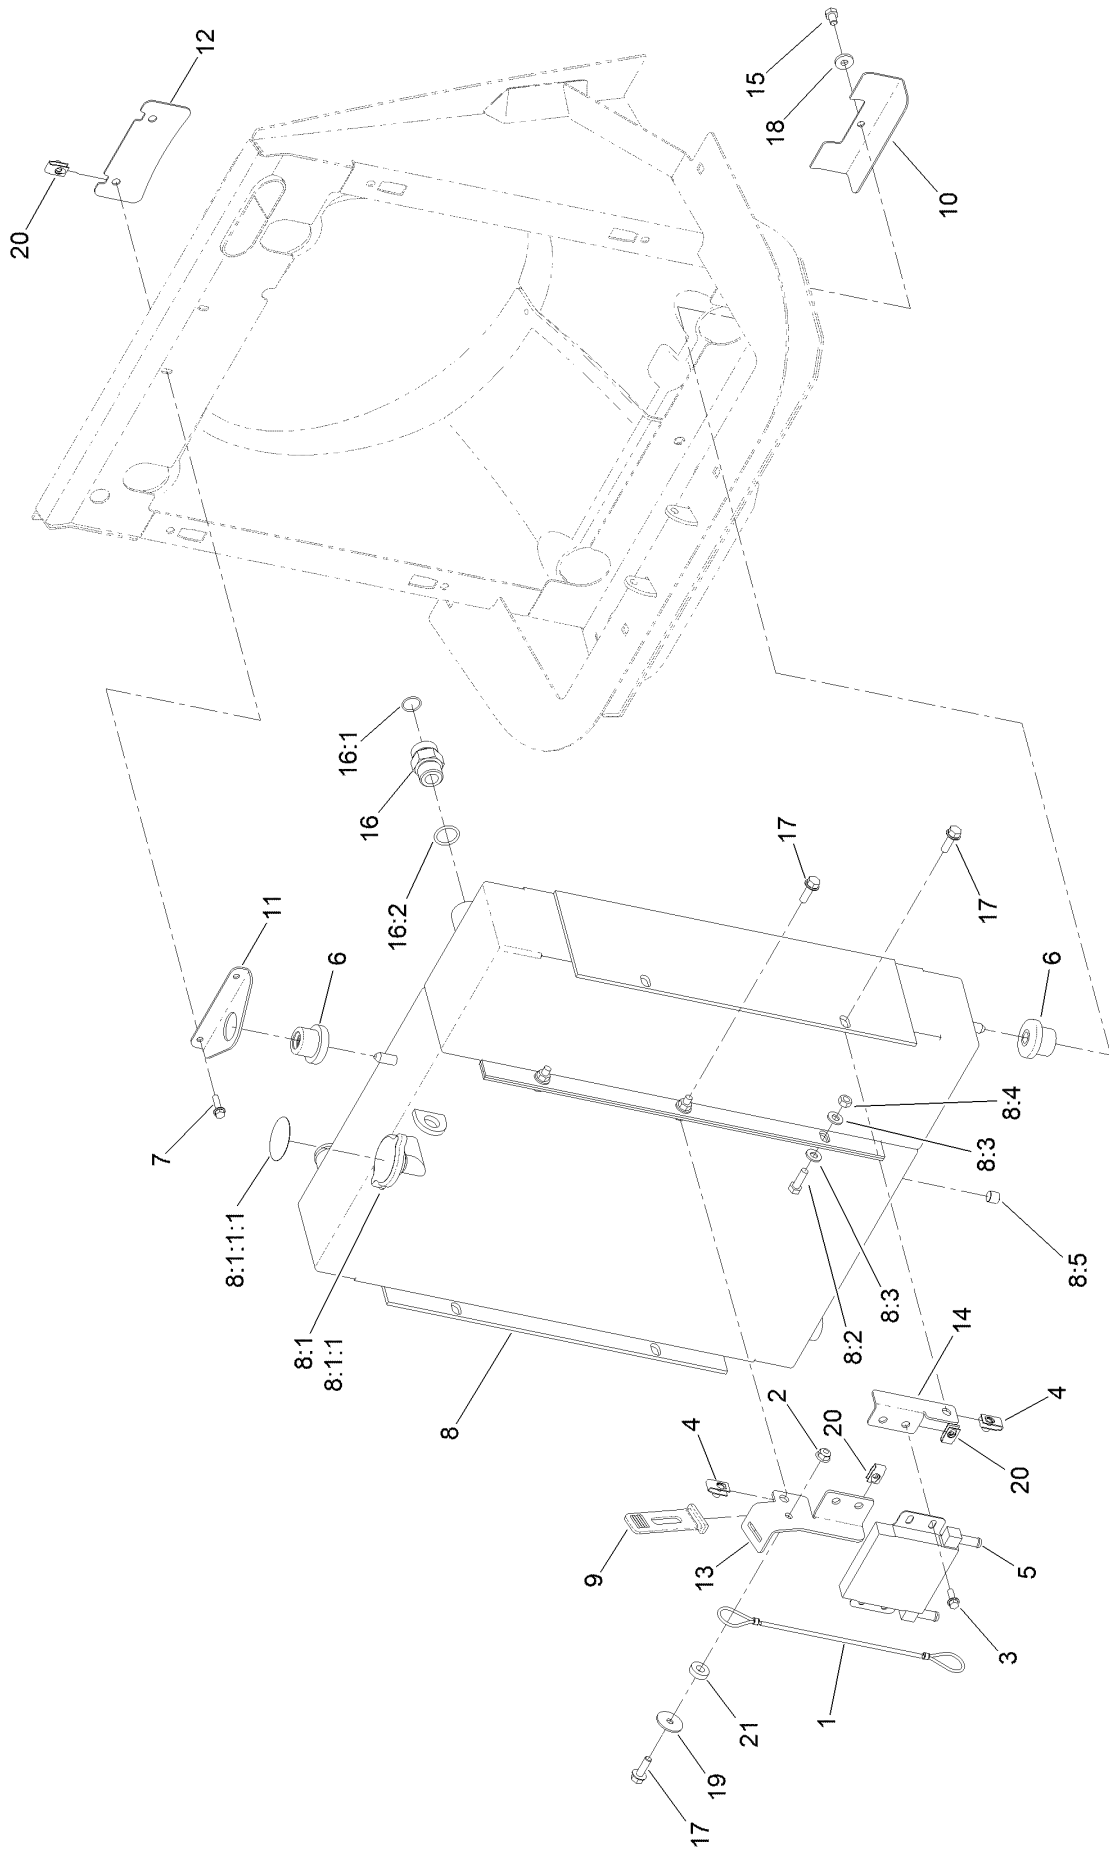

Radiator Assembly

Radiator Assembly (continued)

<i>Ref.</i>	<i>Part Number</i>	<i>Qty.</i>	<i>Description</i>	<i>Ref.</i>	<i>Part Number</i>	<i>Qty.</i>	<i>Description</i>
1	93-9595	1	Lanyard	9	131-8402	1	Strap-Down, Hold
2	104-8300	1	Nut-HF, NI	10	138-1855	1	Bracket-Clamp
3	115-5103	4	Screw-HHF	11	138-2029	1	Bracket-Clamp
4	94-2413	2	Nut-U	12	138-2049	1	Plate-Clamp
5	116-7205	1	Cooler	13	138-3750	1	Bracket-Cooler, RH
6	119-1422	3	Mount-Isolator	14	138-3751	1	Bracket-Cooler, LH
7	120-4654	2	Screw-HHF	15	322-1	1	Screw-HH
8	131-5630	1	Radiator Cooler ASM	16	340-9	2	Fitting-STR
8:1	119-1430	1	Radiator Cap ASM	16:1	237-58	1	O-Ring
8:1:1		1	Cap-Radiator ●	16:2	237-81	1	O-Ring
8:1:1:1	117-3276	1	Decal-Danger	17	3234-29	3	Screw-HHF
8:2	33114-025	6	Screw-HH	18	88-7200	1	Washer-Flat
8:3	33094-00	12	Washer-Plain	19	3256-57	1	Washer-Flat
8:4	33014-00	6	Nut-Hex	20	107069	6	Clip
8:5	99-8551	1	Plug-Pipe	21	5-0652	1	Spacer

● Not serviced separately