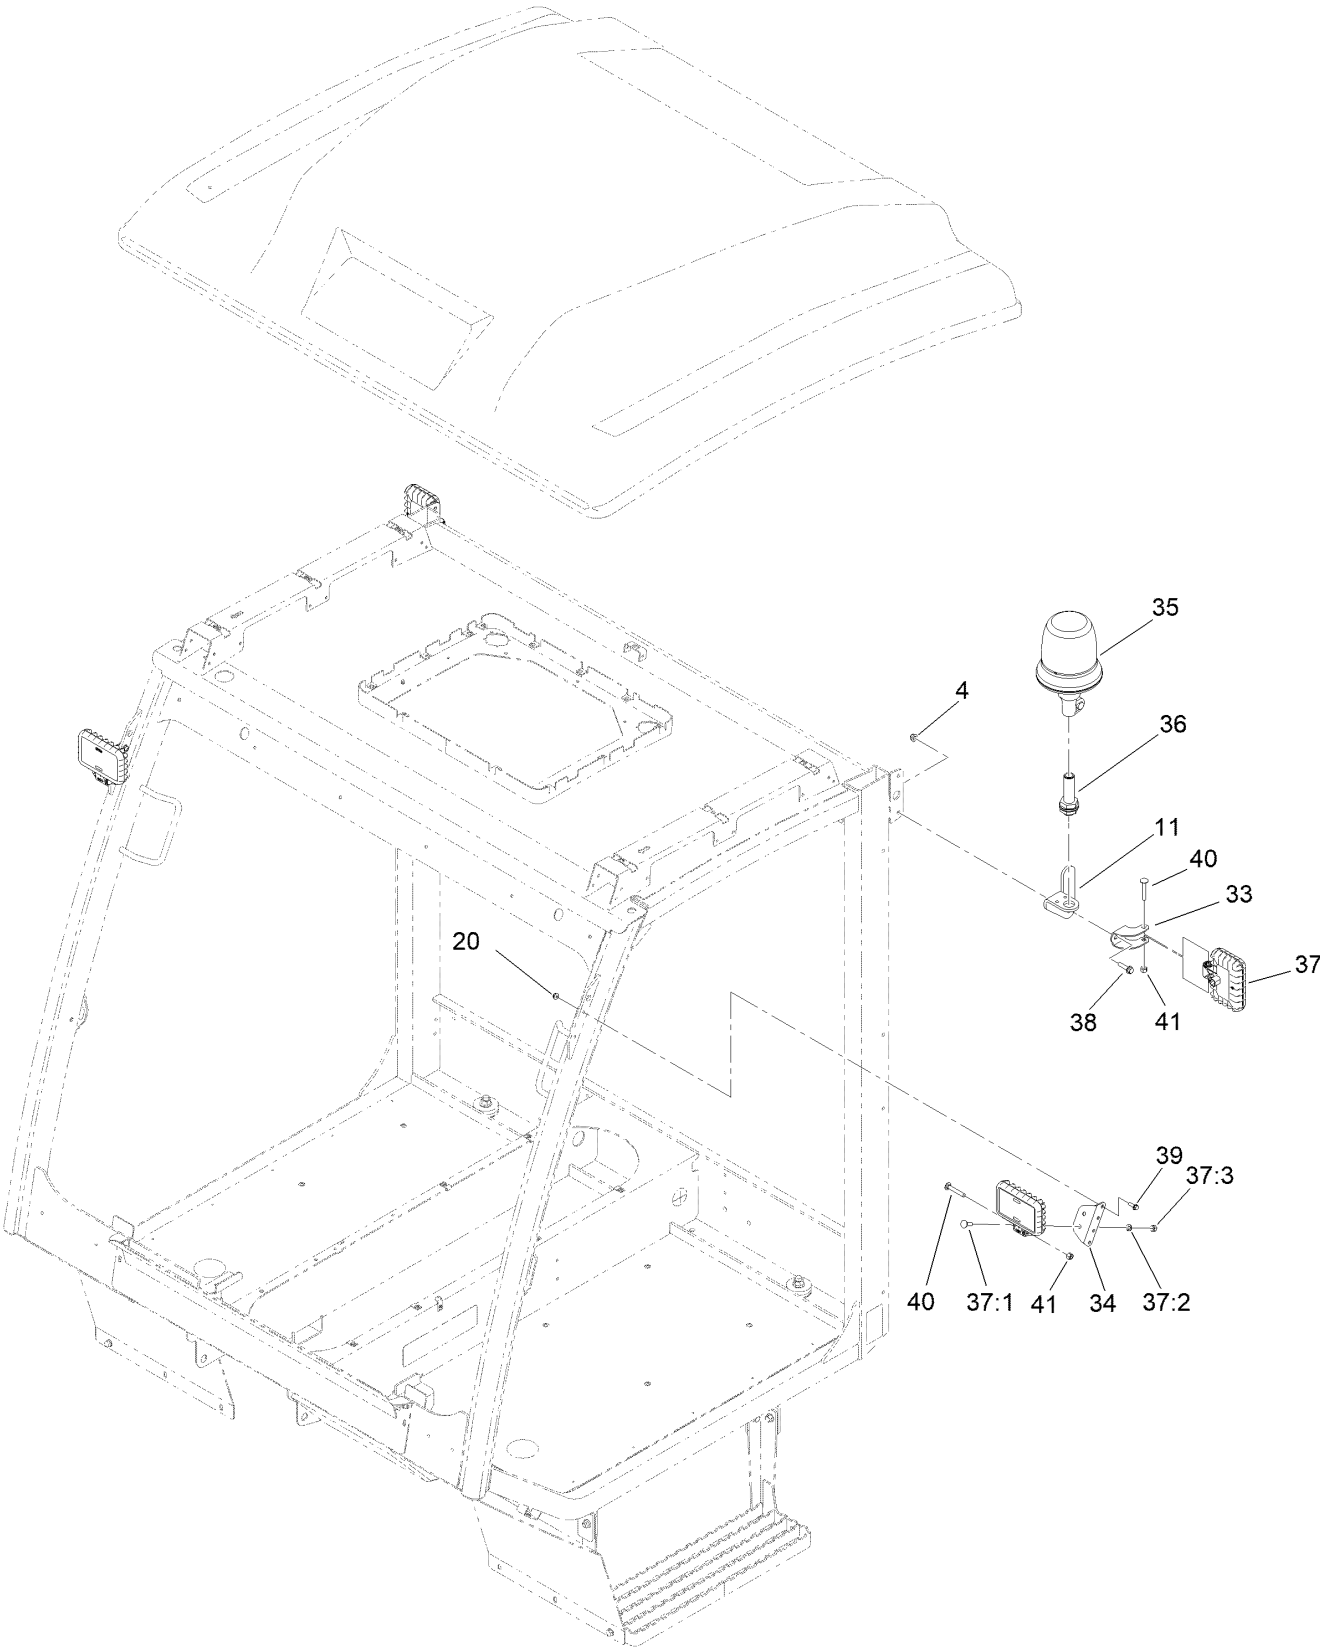

Beacon and Work Lights Assembly

Beacon and Work Lights Assembly (continued)

<i>Ref.</i>	<i>Part Number</i>	<i>Qty.</i>	<i>Description</i>	<i>Ref.</i>	<i>Part Number</i>	<i>Qty.</i>	<i>Description</i>
4	104-8300	5	Nut-HF, NI	37:1	3230-28	1	Screw-CARR
11	138-2982-03	1	Mount-Beacon	37:2	3253-33	1	Washer-Lock
20	104-7201	8	Nut-HF, NI	37:3	3217-6	1	Nut-Hex
33	139-2065-03	2	Mount-Light, Work	38	119-4036	3	Screw-HHF
34	139-1926-03	2	Bracket-Light, Work	39	115-5103	4	Screw-HHF
35	119-8096	1	Beacon ASM	40	126-0699	4	Bolt-CARR
36	119-8095	1	Socket-Beacon	41	3296-29	4	Nut-Lock, NI
37	122-0371	4	Light-Work, LED