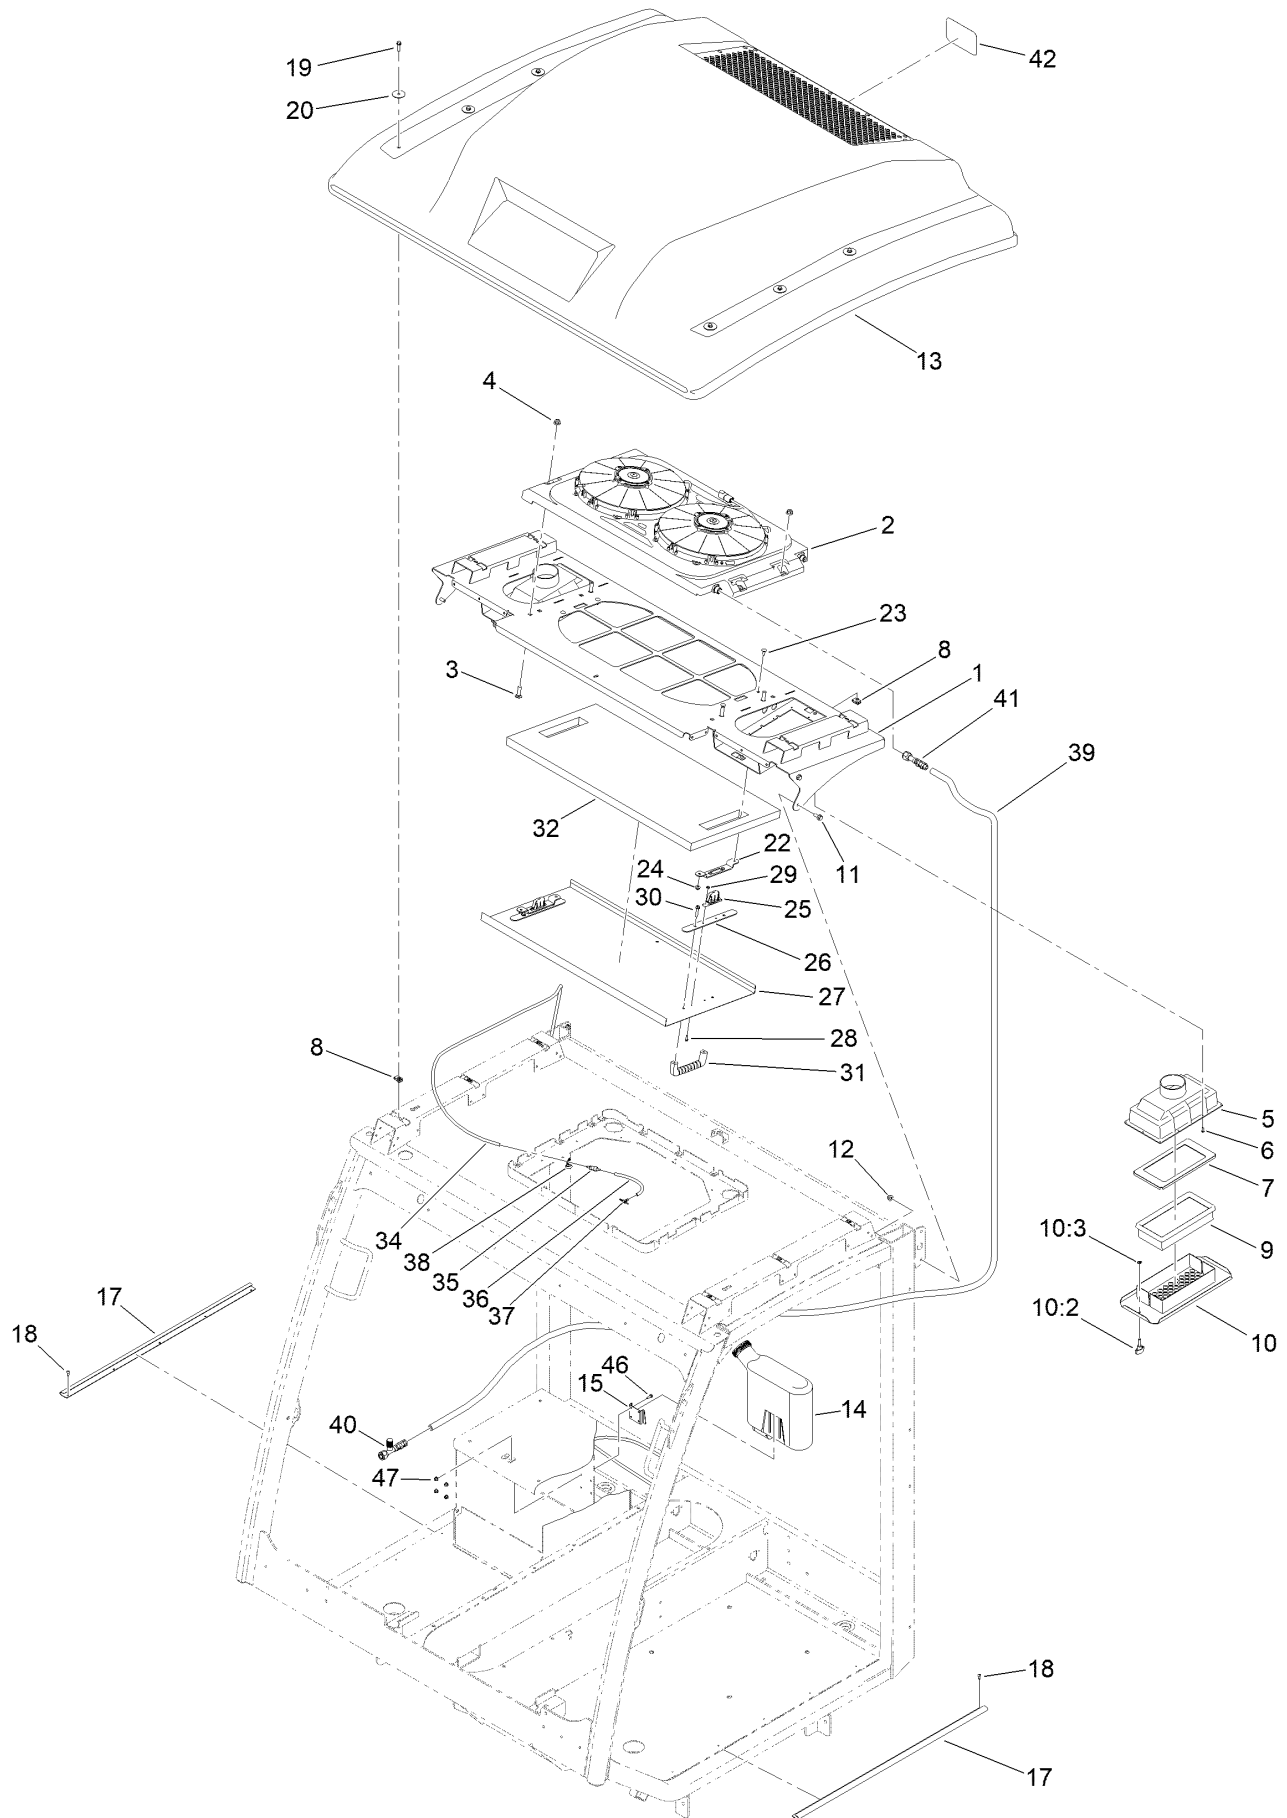

Cab Roof A/C Condenser and Roof Assembly

Cab Roof

A/C Condenser and Roof Assembly (continued)

<i>Ref.</i>	<i>Part Number</i>	<i>Qty.</i>	<i>Description</i>	<i>Ref.</i>	<i>Part Number</i>	<i>Qty.</i>	<i>Description</i>
1	137-1257-03	1	Wing-Rear	23	3229-11	4	Screw-CARR
2	138-2907	1	Condenser	24	104-7201	4	Nut-HF, NI
3	3231-28	4	Screw-CARR	25	130-0643	2	Latch-Push To Close
4	104-8301	4	Nut-HF, NI	26	138-2744-03	2	Plate-Backing
5	137-1281	2	Box-Intake, Air	27	138-2743-03	1	Pre-Filter, Screen
6	363-8245	20	Screw-TAP	28	112-3169	4	Screw-HHF, Serrated
7	132-3474	2	Insert-Seal, Filter	29	3296-54	4	Nut-Lock
8	107069	5	Clip	30	137-3101	4	Screw-Plastic, HWH
9	121-8457	2	Filter-Air	31	65-5100	2	Handle-Door
10	137-1397	2	Filter Cover ASM	32	138-2745	1	Filter-Prescreen
10:2	126-5846	2	Knob-T	34	138-3013	1	Hose-Washer, Fluid
10:3	32115-15	2	Nut-Push	35	138-2830	1	Valve-Check
11	3234-47	4	Screw-HHF	36	138-2854	1	Hose-Washer, Fluid
12	104-8300	4	Nut-HF, NI	37	138-3009	1	Barb-Hose, Tee
13	138-2718	1	Long Roof ASM	38	32180-139	3	Mount-Tie Wrap, Magnetic
14	138-2771	1	Tank-Washer	39	138-2918	1	Hose-Refrigerant
15	138-2772	1	Bracket	40	130-5757	1	Fitting-Straight, Female
17	138-2774-03	2	Bracket-Retainer	41	138-2962	1	Fitting-Straight, Female
18	105-6849	10	Screw-Forming, Thread	42	108-8452	1	Decal-Logo
19	120-4654	6	Screw-HHF	46	120-9641	4	Screw-HHF
20	136-7176	6	Washer-Fender	47	33003-00	4	Nut-HF
22	138-2742-03	2	Mount-Latch