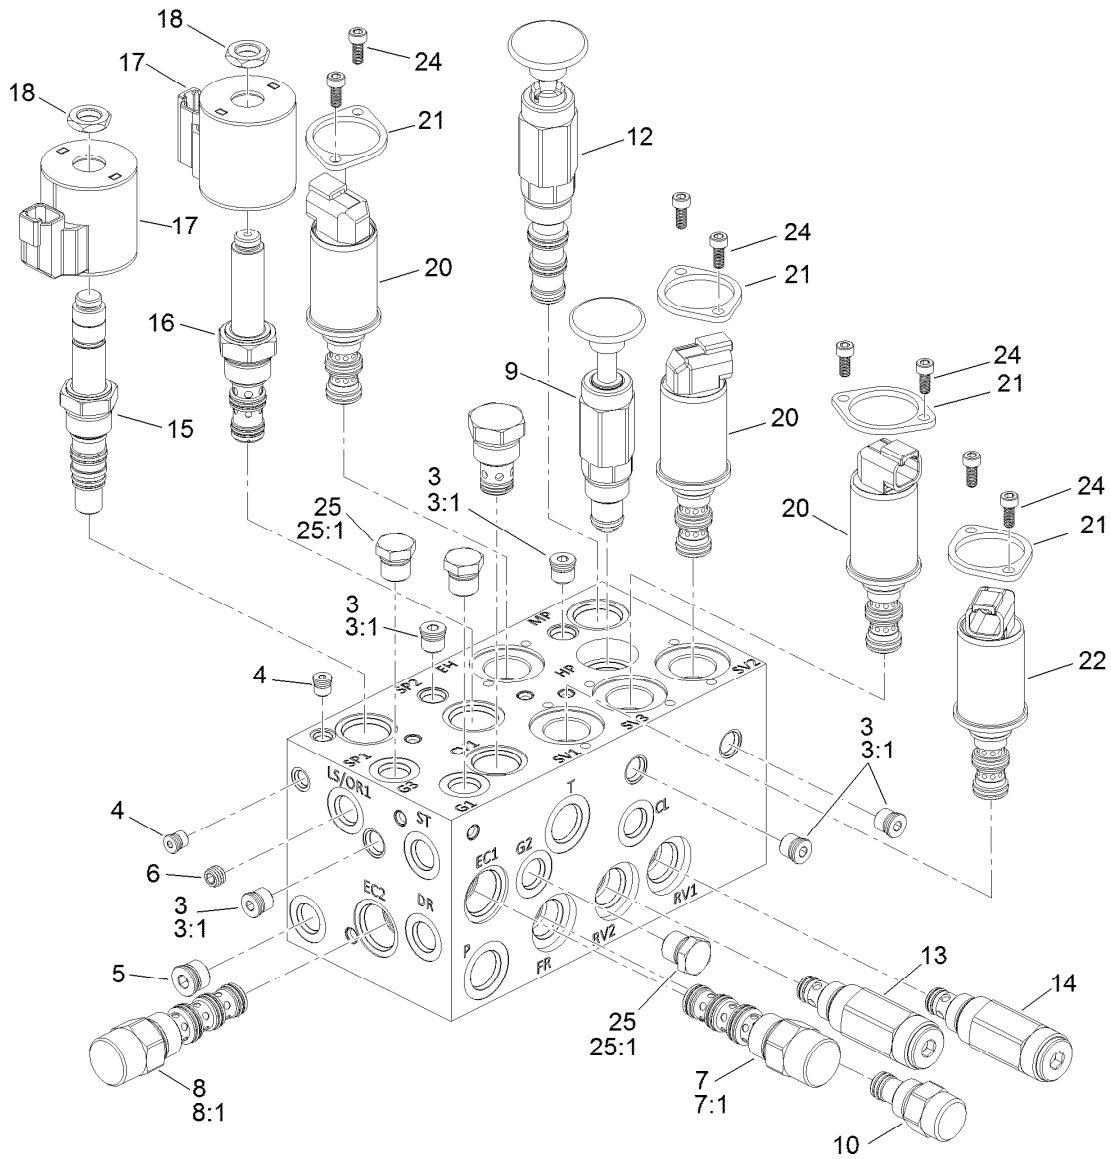

Manifold Assembly No. 131-5639

Manifold Assembly No. 131-5639 (continued)

<i>Ref.</i>	<i>Part Number</i>	<i>Qty.</i>	<i>Description</i>	<i>Ref.</i>	<i>Part Number</i>	<i>Qty.</i>	<i>Description</i>
3	353-990	12	Plug ASM	13	140-0492	1	Valve-Relief
3:1	237-78	1	O-Ring	14	138-3821	1	Valve-Relief
4	131-1825	3	Plug-ORB	15	138-3822	1	Valve-Poppet, Prop
5	112-9213	2	Plug	16	138-3823	1	Valve-Flow Control, Prop
6	136-4363	3	Orifice-0.028	17	119-4619	2	Coil-Solenoid
7	115-5409	1	Compensator ASM	18	110-2634	2	Nut-Coil
7:1	110-8908	1	Spool Valve Seal Kit	20	138-3824	3	Valve-Solenoid
8	117-8314	1	Compensator-Pressure	21	138-3825	4	Plate-Mounting, Standard
8:1	110-8908	1	Spool Valve Seal Kit	22	138-3826	1	Valve-Press Reducing/Relieving, Prop
9	132-4904	1	Pump-Hand	23	117-0115	2	Plug
10	138-3820	1	Regulator-Flow, Press Comp	24	138-3827	8	Screw
11	110-8881	2	Valve-Check	25	353-508	3	Plug-HH
11:1	105-9159	1	Seal Kit ●	25:1	237-42	1	O-Ring
12	132-4903	1	Valve-2 Way, Manual				

● Not illustrated