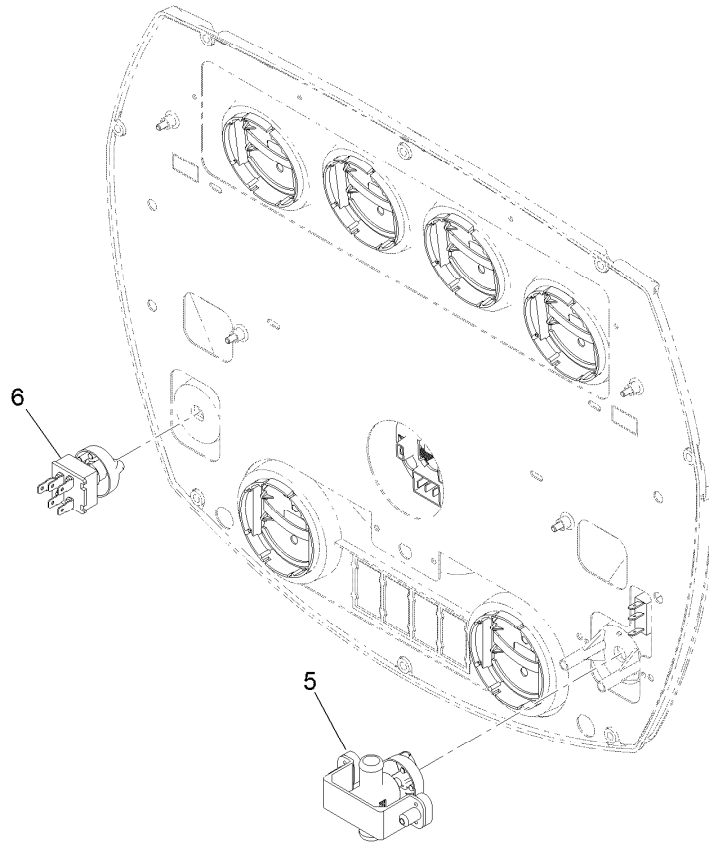

Cab Roof A/C and Heat Control Panel Assembly No. 137-1357

Cab Roof

A/C and Heat Control Panel Assembly No. 137-1357 (continued)

<i>Ref.</i>	<i>Part Number</i>	<i>Qty.</i>	<i>Description</i>	<i>Ref.</i>	<i>Part Number</i>	<i>Qty.</i>	<i>Description</i>
2	137-1378	1	Light-Cab, Interior	5	138-2961	1	Valve-Heat
3	138-2959	6	Vent-Return	6	138-2956	1	Switch-Fan
4	138-2958	1	Switch-A/C	7	119-7444	4	Screw-HSBH