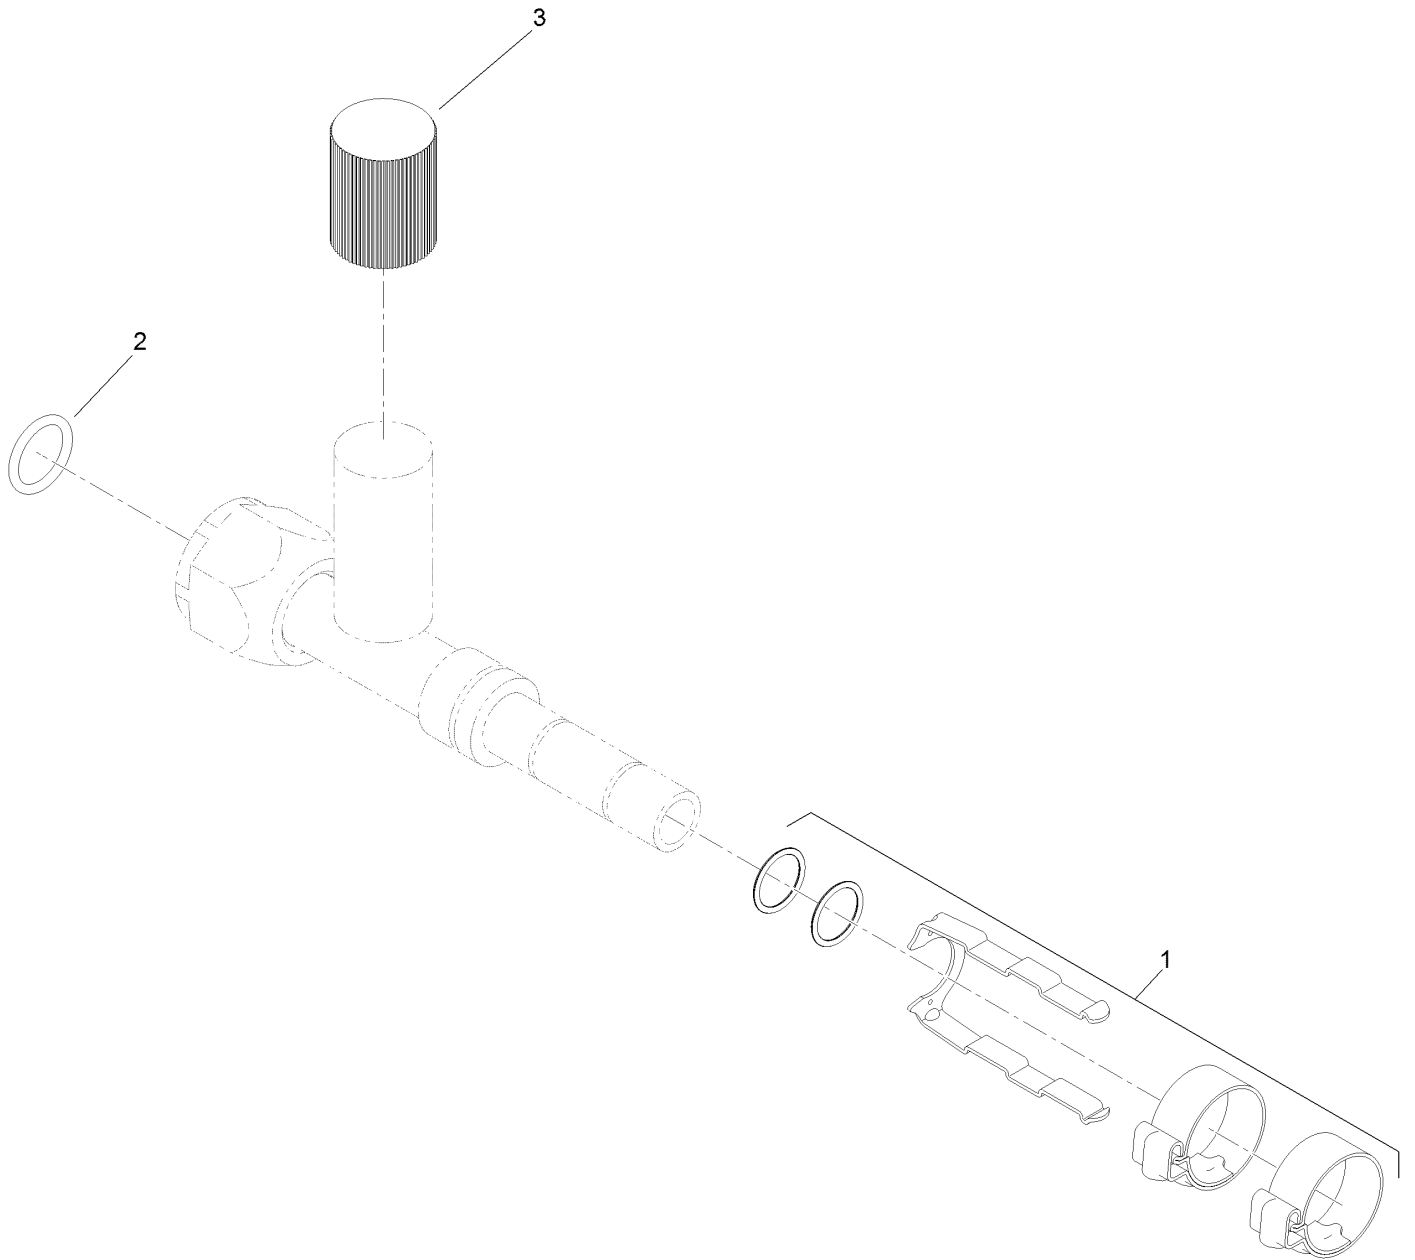

Straight Female Fitting Assembly No. 130-5757

Straight Female Fitting Assembly No. 130-5757 (continued)

<i>Ref.</i>	<i>Part Number</i>	<i>Qty.</i>	<i>Description</i>
1	130-5773	1	Fitting Kit
2	117-2779	1	O-Ring
3	117-2783	1	Cap-Side, High