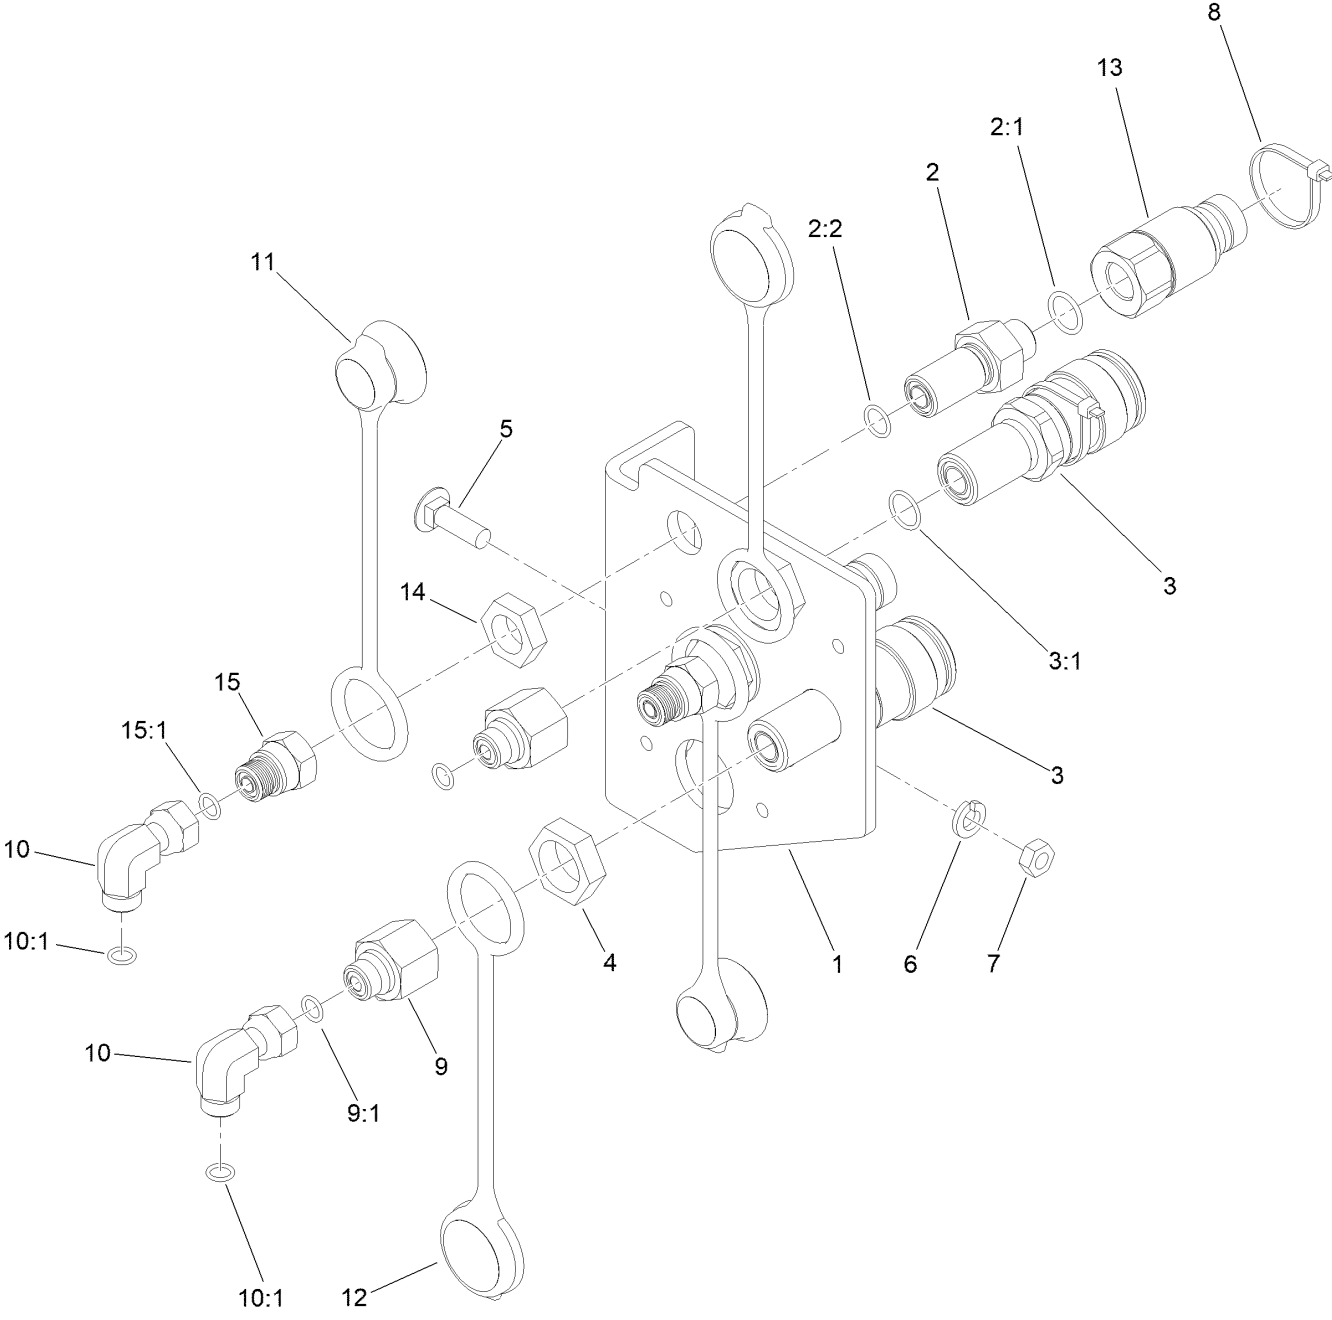

Coupler Support Assembly No. 138-3844

Coupler Support Assembly No. 138-3844 (continued)

<i>Ref.</i>	<i>Part Number</i>	<i>Qty.</i>	<i>Description</i>	<i>Ref.</i>	<i>Part Number</i>	<i>Qty.</i>	<i>Description</i>
1	138-4171-03	1	Support-Coupler	9	98-7067	2	Fitting-Rdcr
2	98-9907	2	Union-Bulkhead	9:1	237-22	1	O-Ring
2:1	237-30	1	O-Ring	10	340-159	2	Elbow-90
2:2	237-79	1	O-Ring	10:1	237-22	2	O-Ring
3	105-8394	2	Bulkhead Coupler ASM	11	138-4152	2	Dust Cap-Nipple
3:1	237-65	1	O-Ring	12	138-4153	2	Cap-Dust, Coupler
4	340-74	2	Nut-Lock, Bulkhead	13	138-4150	2	Nipple-Quick Conn, Flat Face
5	3231-2	2	Bolt-CARR	14	340-127	2	Nut-Bulkhead
6	3253-5	2	Washer-Lock	15	95-7776	2	Fitting-HYD
7	3217-7	2	Nut-Hex	15:1	237-22	1	O-Ring
8	3290-378	4	Tie-Cable