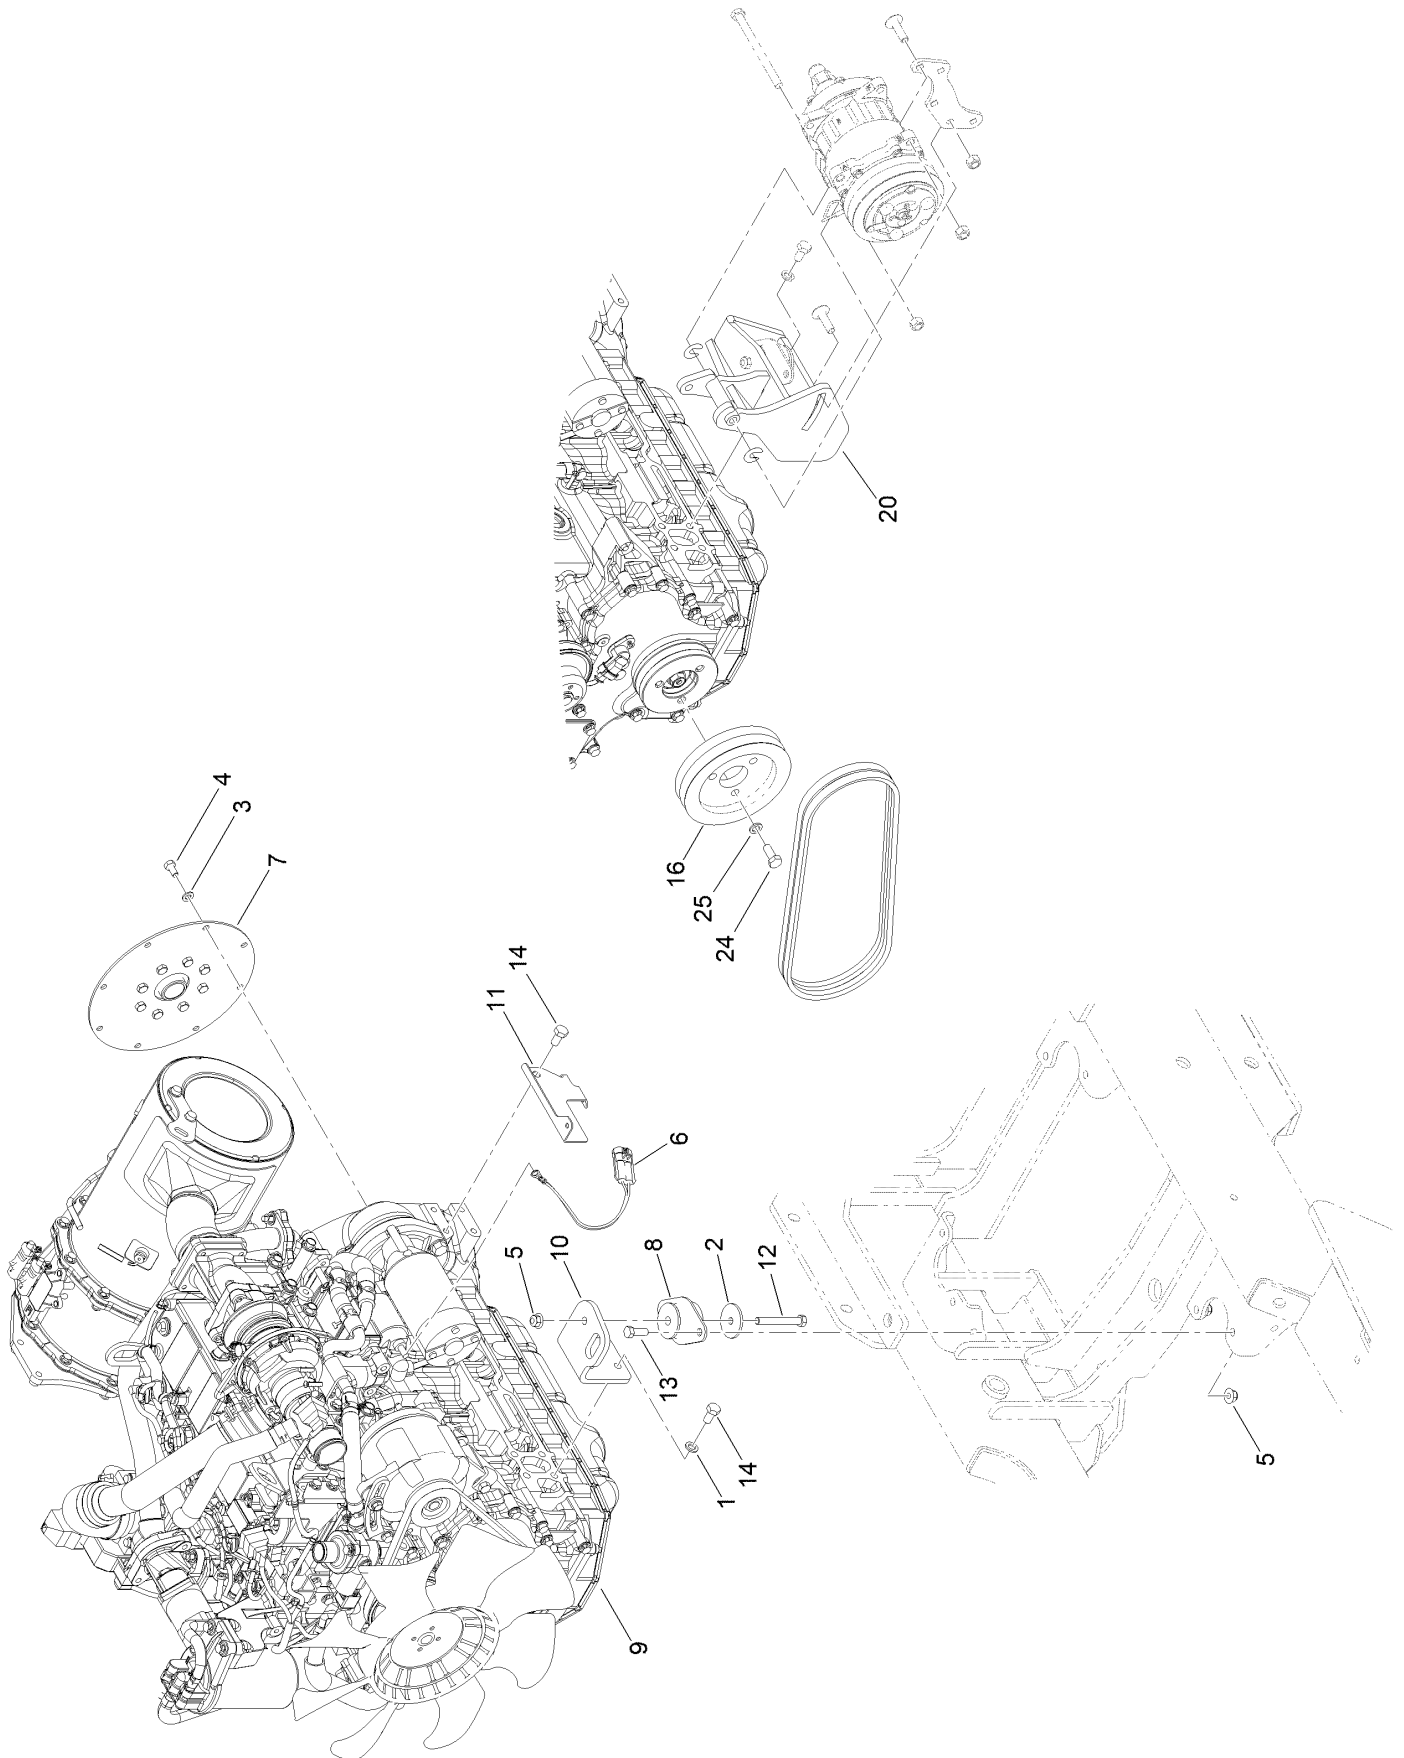

Engine Assembly

Engine Assembly (continued)

<i>Ref.</i>	<i>Part Number</i>	<i>Qty.</i>	<i>Description</i>	<i>Ref.</i>	<i>Part Number</i>	<i>Qty.</i>	<i>Description</i>
1	48-9590	4	Washer-Lock	10	132-6304-0P	1	Bracket-Engine
2	63-7400	1	Washer-Rebound	11	133-7894	1	Bracket-Wire, LH
3	87-7510	8	Washer-Flat	12	323-13	1	Screw-HH
4	139-9940	8	Screw-HH	13	323-6	2	Screw-HH
5	104-8301	3	Nut-HF, NI	14	33115-020	5	Screw-HH
6	108-9470	1	Harness-Wire, Fusible Link	16	138-3783	1	Pulley
7	120-4176	1	Coupling-Spring, Flywheel	20	138-3759	1	Compressor Mount ASM
8	131-1821	1	Mount-Engine	24	33115-025	3	Screw-HH
9	138-8198	1	Engine-Yanmar	25	48-9590	3	Washer-Lock