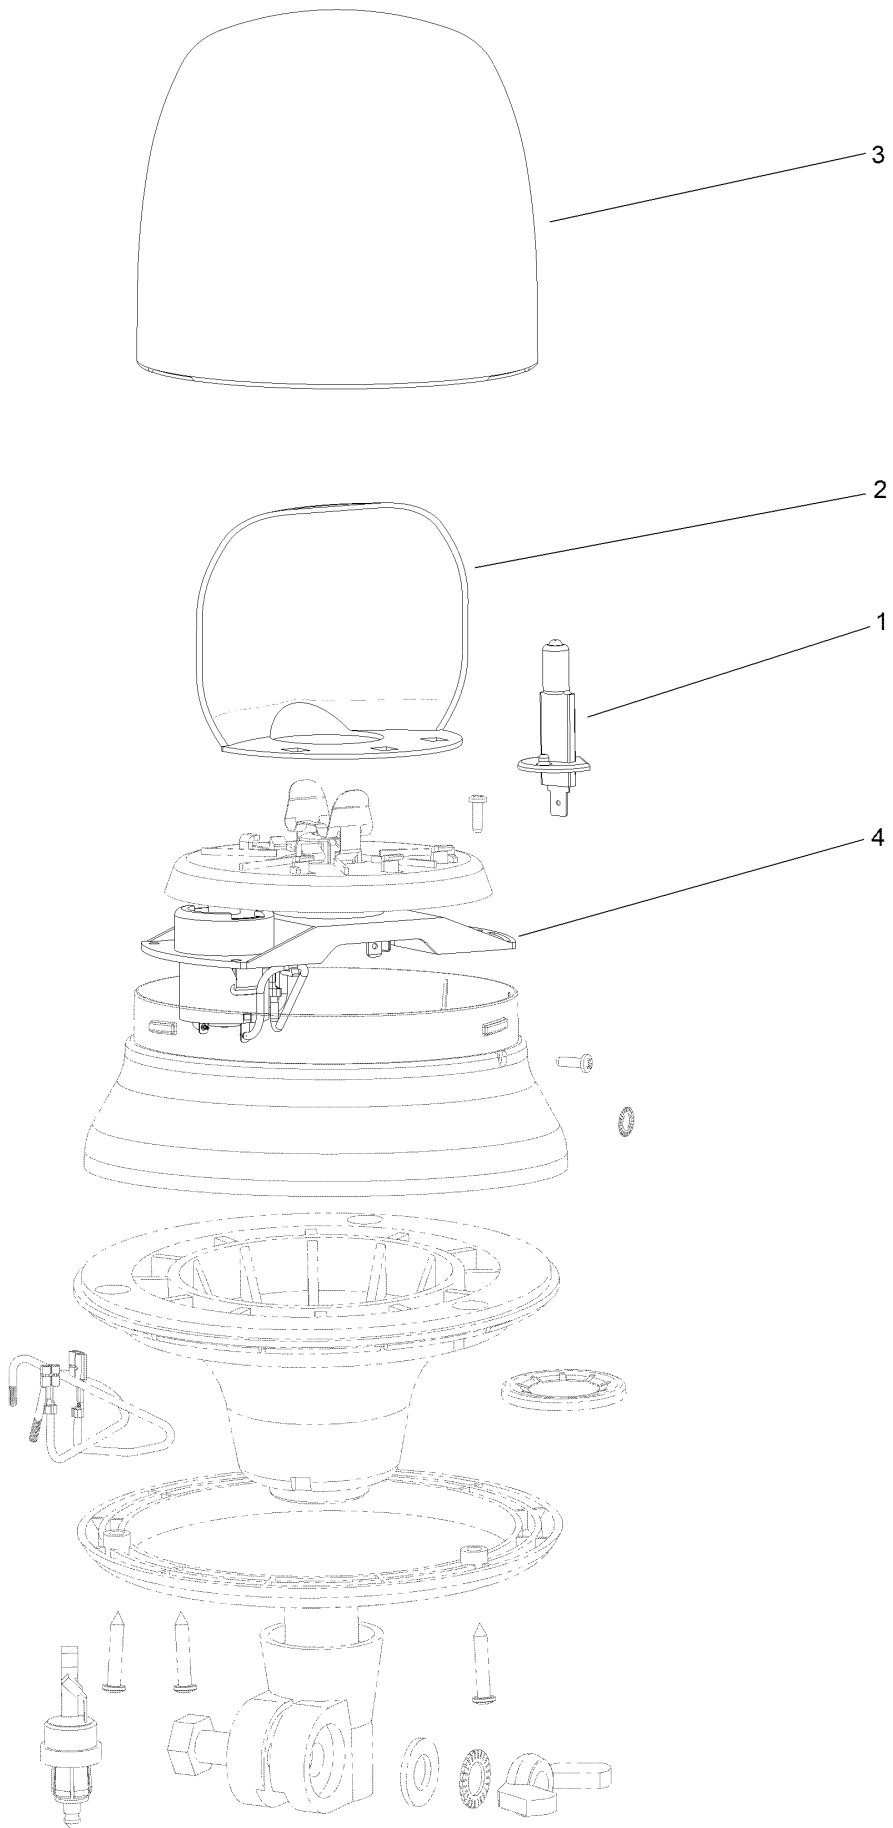

Beacon Assembly No. 119-8096

Beacon Assembly No. 119-8096 (continued)

<i>Ref.</i>	<i>Part Number</i>	<i>Qty.</i>	<i>Description</i>
1	120-7553	1	Bulb
2	120-7554	1	Reflector

<i>Ref.</i>	<i>Part Number</i>	<i>Qty.</i>	<i>Description</i>
3	120-7555	1	Cover-Dome, Amber
4	120-7556	1	Motor-Beacon