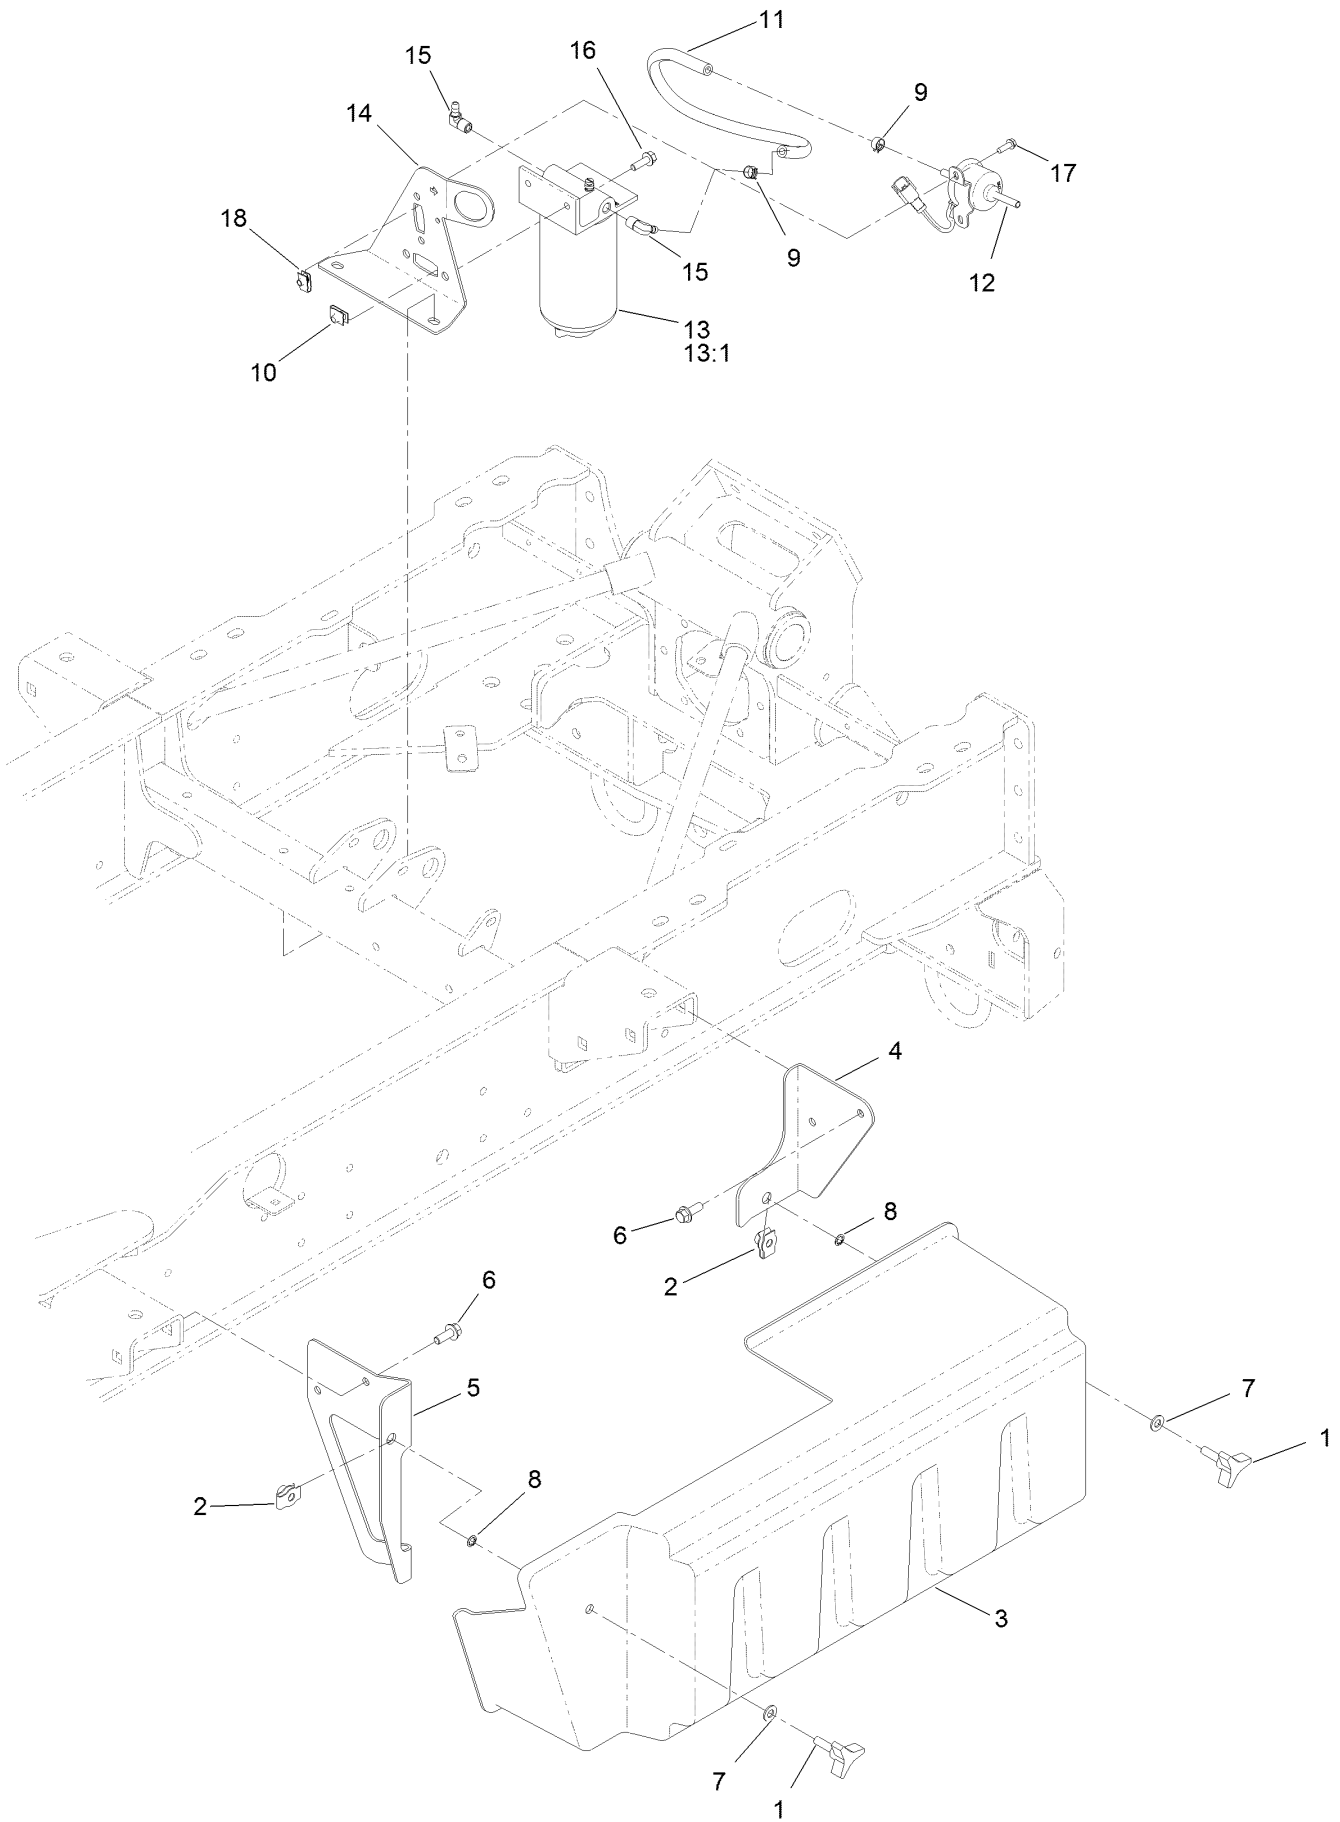

Fuel Pump and Filter Assembly

Fuel Pump and Filter Assembly (continued)

<i>Ref.</i>	<i>Part Number</i>	<i>Qty.</i>	<i>Description</i>	<i>Ref.</i>	<i>Part Number</i>	<i>Qty.</i>	<i>Description</i>
1	27-4570	2	Knob-Seat	11	110-4109	1	Hose-Fuel
2	105-4886	2	Nut-Tinnerman	12	121-5613	1	Pump-Fuel, Electric
3	136-9742	1	Cover-LH	13	125-2914	1	Filter-Separator
4	136-9957-01	1	Bracket-Latch, Rear	13:1	125-2915	1	Filter-Fuel/Water Separator
5	136-9958-01	1	Bracket-Latch, Front	14	136-9728-0P	1	Bracket-Support, Fuel
6	3234-42	4	Screw-HHF	15	353-781	2	Fitting-HYD, 90
7	3256-80	2	Washer-Plain	16	3234-29	2	Screw-HHF
8	32151-72	2	Ring-Retaining	17	32105-15	2	Screw-HWH
9	92-2379	2	Clamp-Hose	18	107069	2	Clip
10	94-2413	2	Nut-U