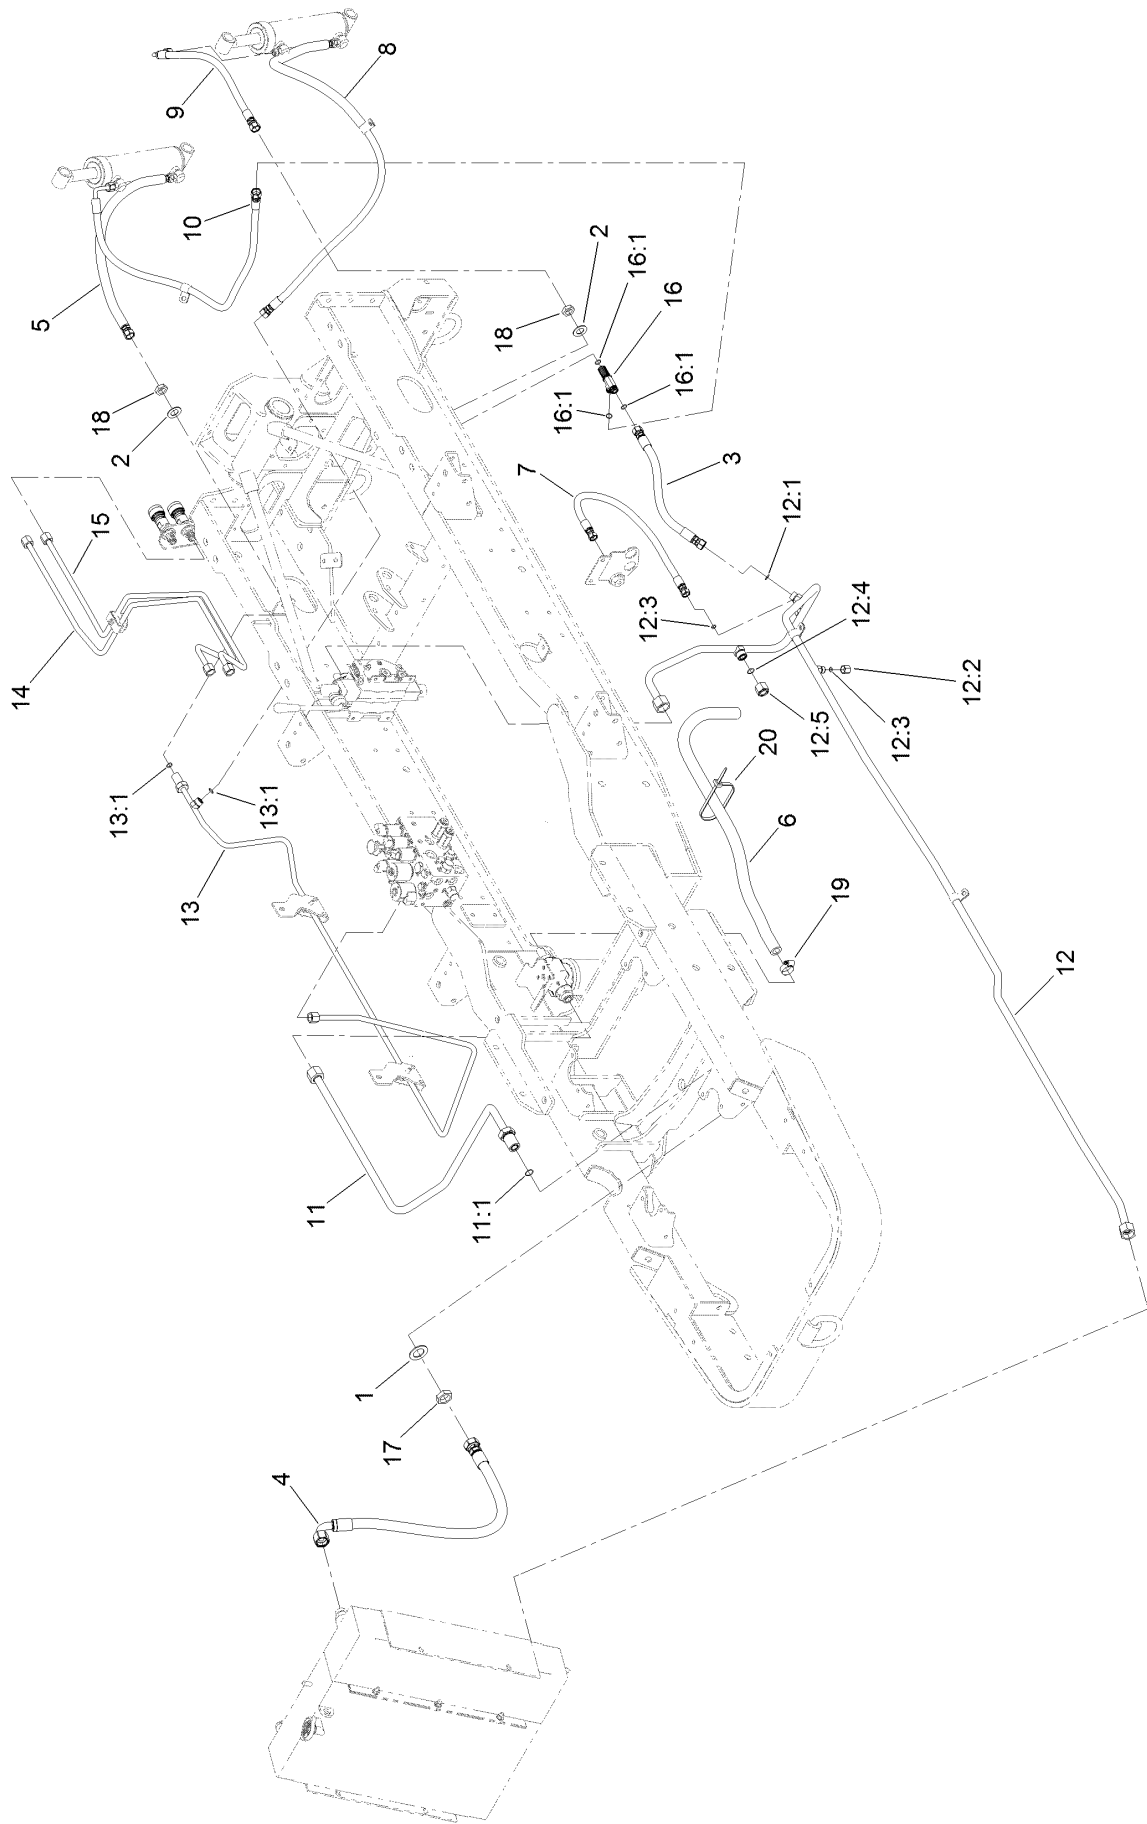

Hydraulic Hose and Tube Assembly

Hydraulic Hose and Tube Assembly (continued)

<i>Ref.</i>	<i>Part Number</i>	<i>Qty.</i>	<i>Description</i>	<i>Ref.</i>	<i>Part Number</i>	<i>Qty.</i>	<i>Description</i>
1	69-8910	1	Washer	12:2	340-117	1	Cap
2	69-8930	2	Washer	12:3	237-22	2	O-Ring
3	114-5501	1	Hose-Hydraulic	12:4	237-65	1	O-Ring
4	115-4384	1	Hose-HYD	12:5	340-150	1	Cap
5	131-2041	1	Hose ASM	13	133-2287	1	Tube ASM-HYD
6	133-2252	1	Hose	13:1	237-30	2	O-Ring
7	132-8941	1	Hose-Hydraulic	14	133-2289	1	Tube ASM-HYD
8	133-2272	1	Hose ASM	15	133-2290	1	Tube ASM-HYD
9	133-2273	1	Hose ASM	16	340-121	1	Fitting-Tee
10	133-2275	1	Hose ASM	16:1	237-30	3	O-Ring
11	133-2282	1	Tube-HYD	17	340-126	1	Nut-Bulkhead
11:1	237-58	1	O-Ring	18	340-127	2	Nut-Bulkhead
12	133-2283	1	Tube ASM-HYD	19	2412-129	1	Clamp-Hose
12:1	237-30	1	O-Ring	20	3290-379	2	Tie-Cable