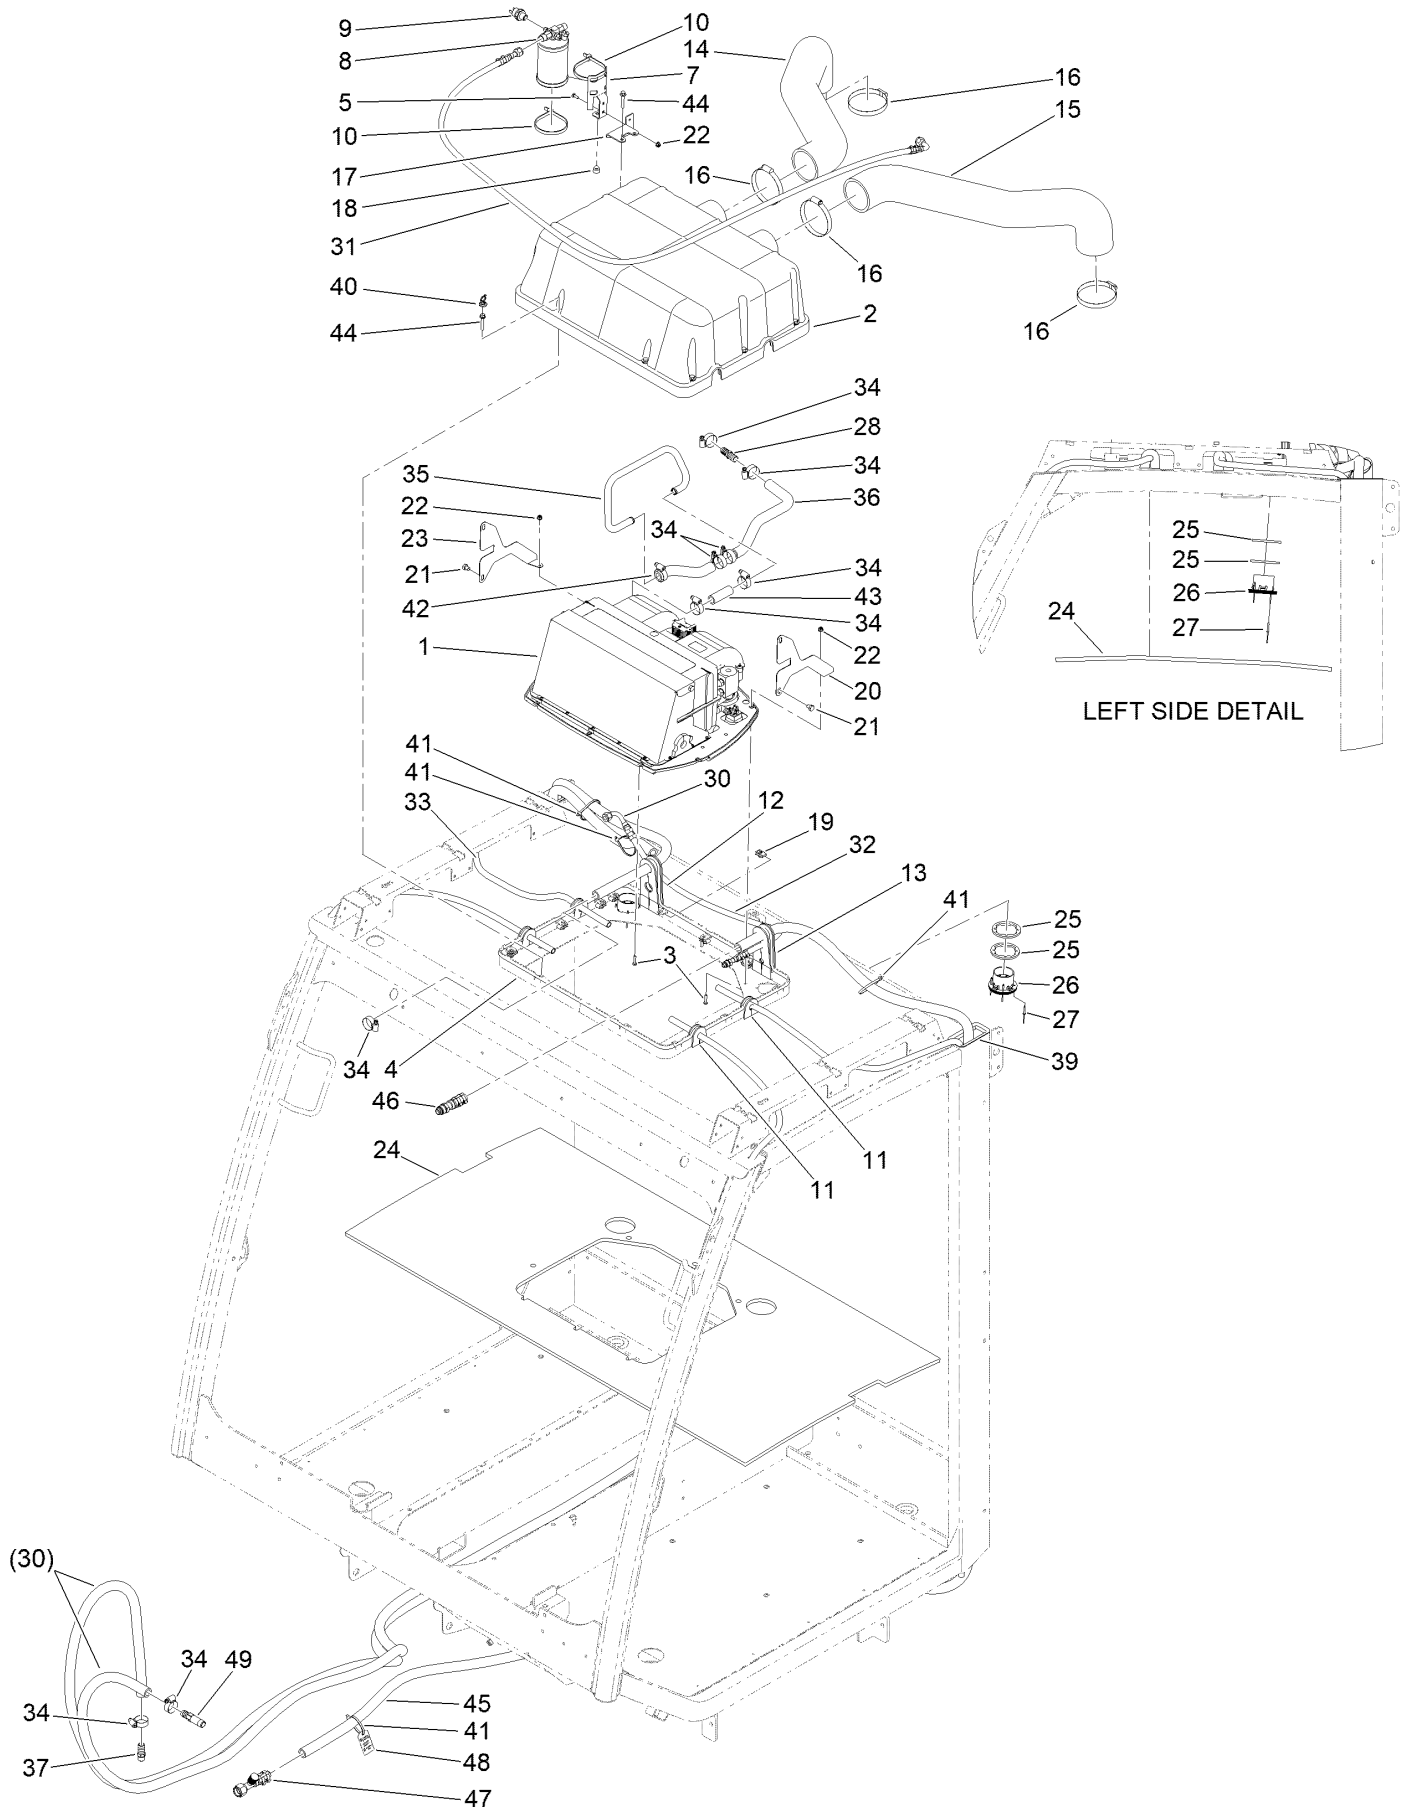

Cab Roof A/C and Heat Assembly

Cab Roof A/C and Heat Assembly (continued)

<i>Ref.</i>	<i>Part Number</i>	<i>Qty.</i>	<i>Description</i>	<i>Ref.</i>	<i>Part Number</i>	<i>Qty.</i>	<i>Description</i>
1	137-1359	1	A/C And Heat ASM	25	138-2788-03	4	Spacer-Vent
2	138-2827	1	Cover-A/C	26	130-0455	2	Louver-Round, Snap-In
3	3250-27	8	Screw-PPH	27	107-0333	8	Rivet-Pop
4	138-2831	1	Seal-Cord, Foam	28	131-3373	1	Fitting-STR
5	3229-34	2	Screw-CARR	30	138-3802	2	Hose-Heater
7	138-2790	1	Bracket-Mount, Drier	31	138-3803	1	Hose ASM-A/C Condenser
8	130-5999	1	Drier-Receiver	32	138-3804	1	Hose ASM-A/C Drier
9	119-4501	1	Switch-Function, Dual	33	138-2914	4	Hose
10	3334-945	2	Tie-Cable	34	2412-129	8	Clamp-Hose
11	138-2814	4	Plug-Drain Line, A/C	35	137-1409	1	Heater-Tube, Formed
12	138-2816	1	Plug-Lines, Heat	36	138-2791	1	Heater-Hose, Formed
13	138-2817	1	Plug-A/C Lines	37	117-9410	1	Fitting-Straight
14	137-1283	1	Hose-Intake, RH	39	138-2837	2	Tube-Sleeve
15	137-1282	1	Hose-Intake, LH	40	32180-139	1	Mount-Tie Wrap, Magnetic
16	2412-110	4	Clamp-Band/Screw	41	3290-378	4	Tie-Cable
17	138-2975	1	Mount-Drier	42	137-1373	1	Heater-Hose, Formed
18	107-8042	1	Bumper-Rubber	43	137-1375	1	Heater-Hose, Joint
19	107069	12	Clip	44	131-5927	12	Screw-HHF
20	139-2052-03	1	Bracket-Mount, LH	45	138-2919	1	Hose-Refrigerant
21	108-8646	4	Screw-HH, Lock	46	130-5944	1	Fitting-Male, Straight
22	120-4578	10	Nut-HF	47	130-5755	1	Fitting-Female, Straight
23	139-2051-03	1	Bracket-Mount, RH	48	161-4906	1	Tag-Hang, Oil Refrigerant
24	138-2784	1	Foam-Interior, RH	49	139-2236	1	Fitting-STR Spcl