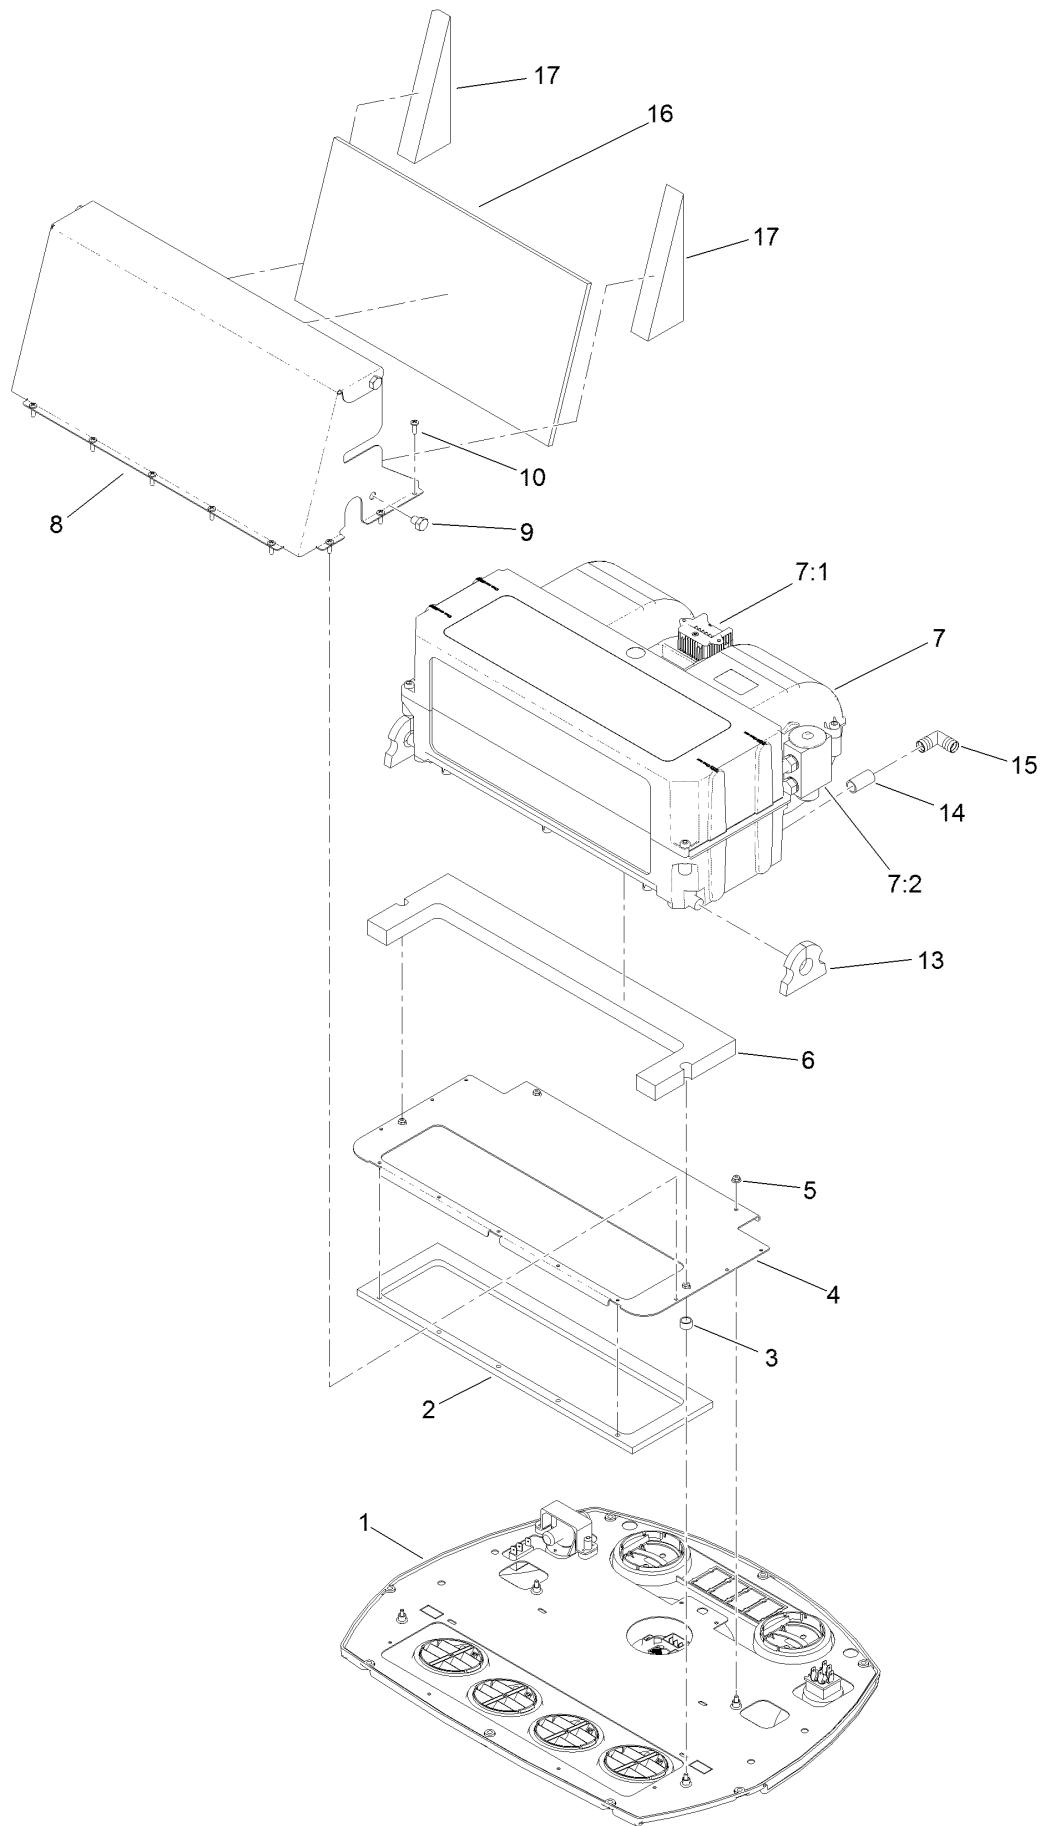

Cab Roof A/C and Heat Assembly No. 137-1359

Cab Roof A/C and Heat Assembly No. 137-1359 (continued)

<i>Ref.</i>	<i>Part Number</i>	<i>Qty.</i>	<i>Description</i>	<i>Ref.</i>	<i>Part Number</i>	<i>Qty.</i>	<i>Description</i>
1	137-1357	1	A/C And Heat Control Panel ASM	7:2	138-2912	1	Expansion-Valve
2	137-1363	1	Foam-Base	8	137-1294-03	1	Bracket-Duct, A/C
3	133-8809	4	Spacer	9	108-8646	4	Screw-HH, Lock
4	137-1364-03	1	Plate-AC	10	363-8245	11	Screw-TAP
5	140-3749	4	Nut-Lock Rohs	13	137-1368	2	Foam-Drain
6	137-1365	1	Foam-Top	14	138-2917	2	Hose
7	138-2910	1	AC/Heat System	15	138-2752	2	Fitting-90 Elbow, 1/2 Barb
7:1	138-2967	1	Thermostat-Resistor	16	138-3026	1	Foam-Front
				17	139-2060	2	Foam-Side