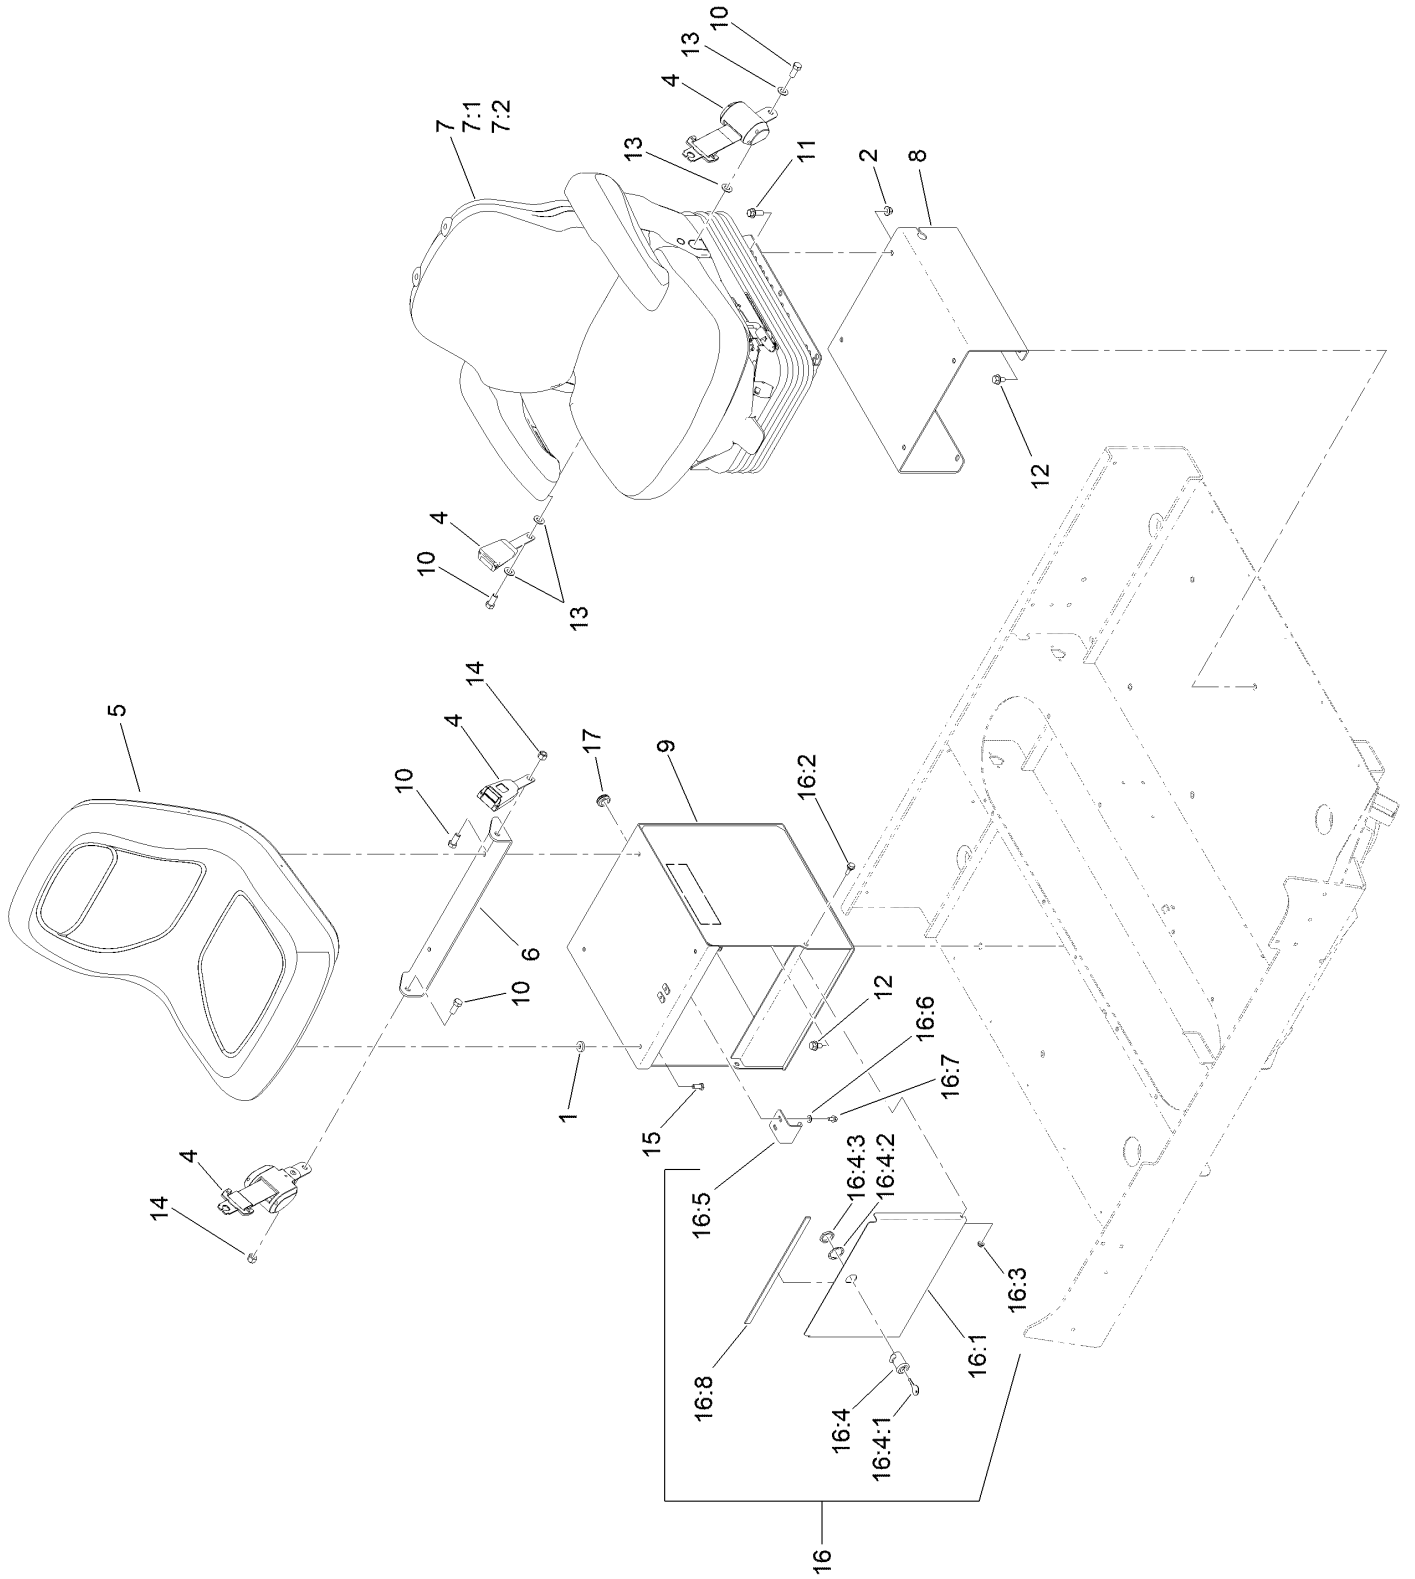

Seat Mount Assembly

Seat Mount Assembly (continued)

<i>Ref.</i>	<i>Part Number</i>	<i>Qty.</i>	<i>Description</i>	<i>Ref.</i>	<i>Part Number</i>	<i>Qty.</i>	<i>Description</i>
1	104-7658	2	Spacer	15	33114-020	4	Screw-HH
2	104-8301	4	Nut-HF, NI	16	130-4831	1	Seat Storage Kit
4	110-0413	2	Seatbelt-Retractable	16:1	136-9990-03	1	Cover-Front
5	112-2923	1	Seat ASM	16:2	120-7024	2	Screw-Shoulder, HWH
6	119-0727-03	1	Bracket-Belt, Seat	16:3	104-7201	2	Nut-HF, NI
7	138-3805	1	Seat And Suspension ASM	16:4	98-9315	1	Latch-Locking
7:1	130-2702	1	Air Ride Seat Suspension	16:4:1	99-8350	2	Key-Latch, Locking
7:2	138-3806	1	Premium Seat ASM	16:4:2		1	Washer-Switch ●
8	136-9751-03	1	Base-Seat, Deluxe	16:4:3		1	Nut-Switch ●
9	138-2022-03	1	Base-Seat	16:5	136-9991	1	Plate-Latch
10	3212-4	4	Screw-HH	16:6	3256-22	2	Washer-Flat
11	3234-42	4	Screw-HHF	16:7	3234-13	2	Screw-HHF
12	3234-9	8	Screw-HHF	16:8	130-9174	1	Foam-Cooler, Short
13	3256-25	4	Washer-Flat	17	237-124	1	Grommet
14	3296-7	2	Nut-Lock				

● Not serviced separately