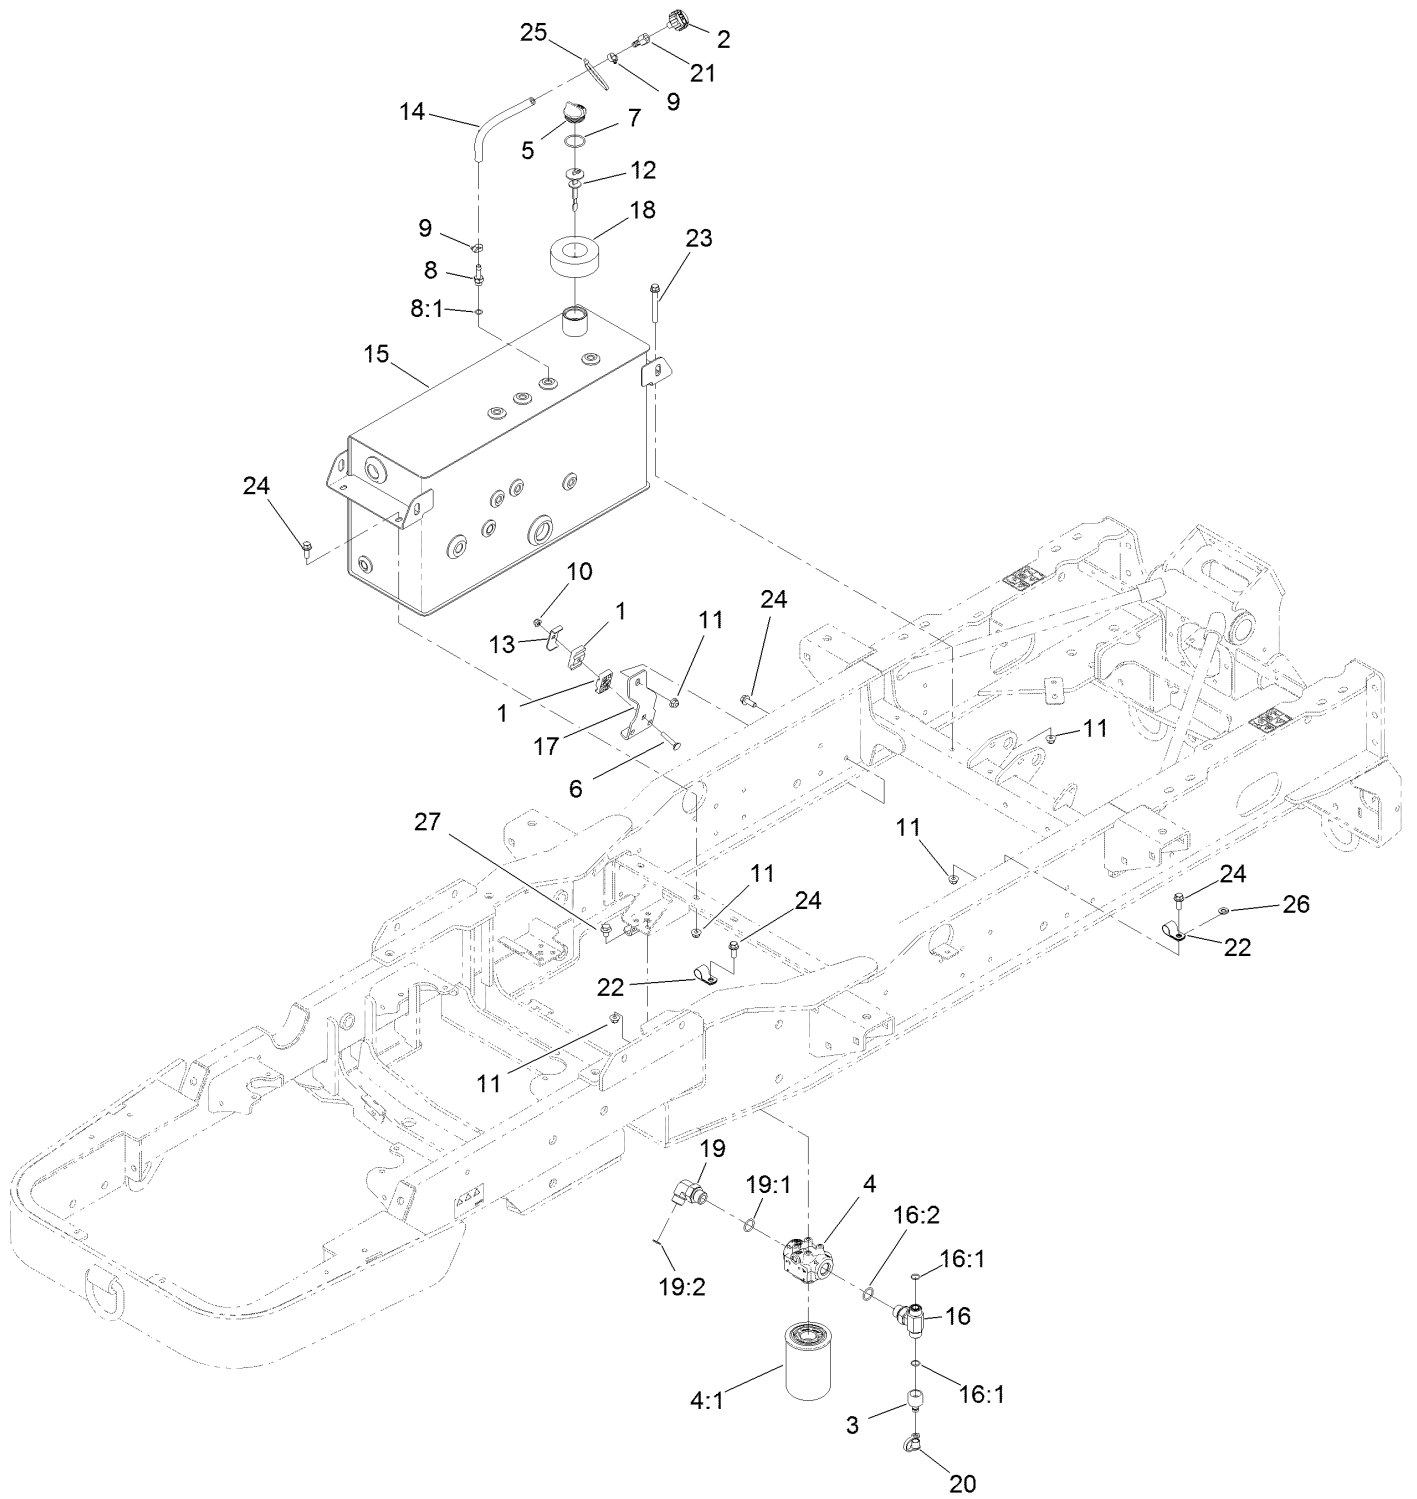

Hydraulic Tank Assembly

Hydraulic Tank Assembly (continued)

<i>Ref.</i>	<i>Part Number</i>	<i>Qty.</i>	<i>Description</i>	<i>Ref.</i>	<i>Part Number</i>	<i>Qty.</i>	<i>Description</i>
1	56-7972	4	Clamp-Tube	16	136-9719	1	Fitting-HYD, Tee
2	68-6150	1	Breather	16:1	237-65	2	O-Ring
3	86-5860	1	Nipple	16:2	237-81	1	O-Ring
4	93-2242	1	Oil Filter ASM	17	136-9744-0P	2	Support-Hardline
4:1	75-1310	1	Filter-HYD	18	136-9788	1	Seal-Ring
5	93-7498	1	Plug-Plastic	19	340-139	1	Fitting-Elbow 90
6	3230-5	2	Bolt-CARR	19:1	237-81	1	O-Ring
7	94-8166	1	O-Ring	19:2	237-65	1	O-Ring
8	103-1912	1	Adapter-Straight	20	354-79	1	Cap-Dust
8:1	237-42	1	O-Ring	21	354-94	1	Fitting-Female, Barbed
9	2412-108	2	Clamp-Worm	22	2412-81	2	Clamp-R
10	104-8300	2	Nut-HF, NI	23	3234-41	2	Screw-HHF
11	104-8301	8	Nut-HF, NI	24	3234-42	6	Screw-HHF
12	112-6365	1	Dipstick	25	3290-379	1	Tie-Cable
13	119-1419	2	Plate-Clamp	26	3256-24	2	Washer-Plain
14	138-4159	1	Hose-Fuel	27	33105-016	4	Screw-HHF
15	133-7632	1	Tank-Hydraulic