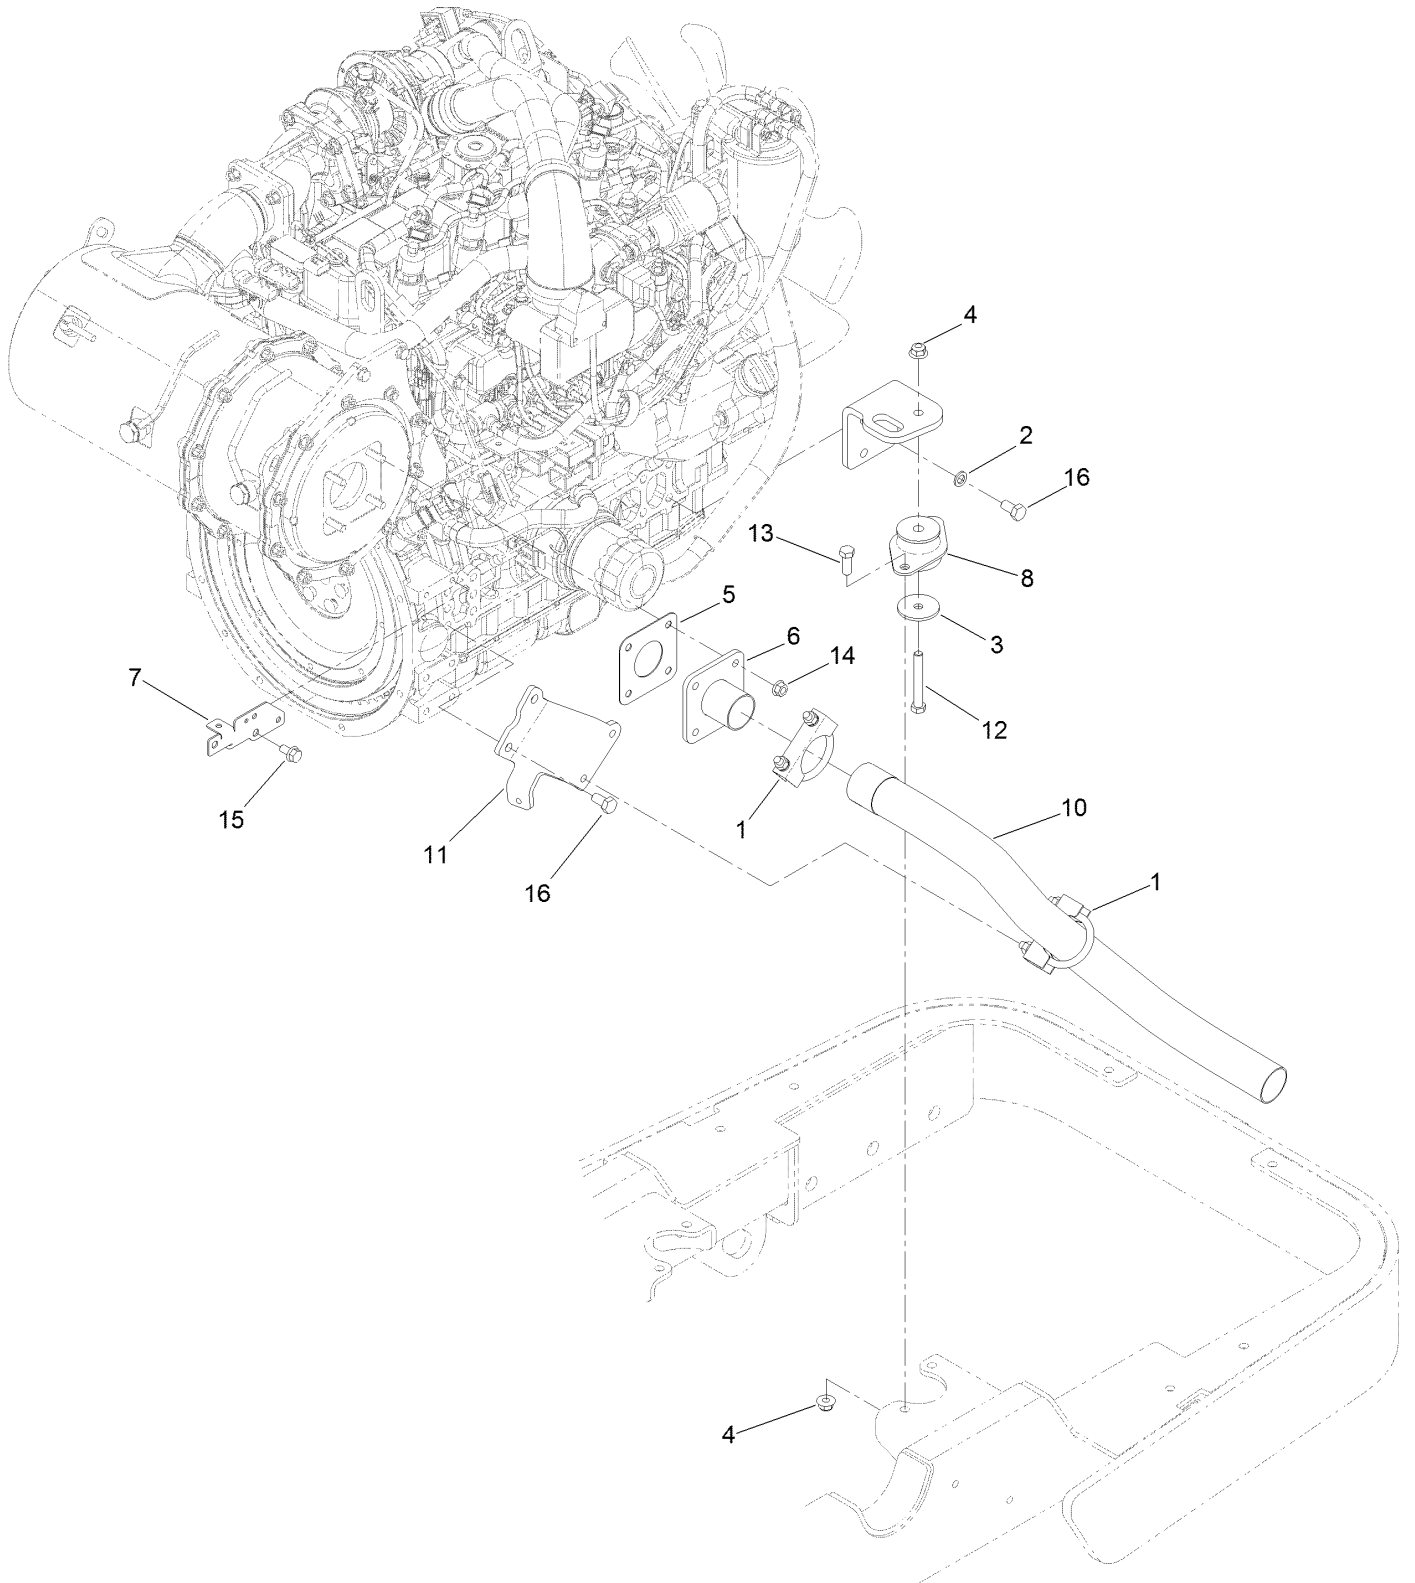

Exhaust and Bracket Assembly

Exhaust and Bracket Assembly (continued)

<i>Ref.</i>	<i>Part Number</i>	<i>Qty.</i>	<i>Description</i>	<i>Ref.</i>	<i>Part Number</i>	<i>Qty.</i>	<i>Description</i>
1	18-2130	2	Clamp	10	133-7870	1	Tube-Exhaust
2	48-9590	4	Washer-Lock	11	133-7893-0P	1	Bracket-Exhaust
3	63-7400	1	Washer-Rebound	12	323-13	1	Screw-HH
4	104-8301	3	Nut-HF, NI	13	323-6	2	Screw-HH
5	121-3058	1	Gasket-Exhaust	14	33004-00	4	Nut-HF
6	121-3060	1	Flange-Exhaust	15	33104-016	1	Screw-HHF
7	122-0940	1	Bracket-Harness, Engine	16	33115-020	6	Screw-HH
8	131-1821	1	Mount-Engine