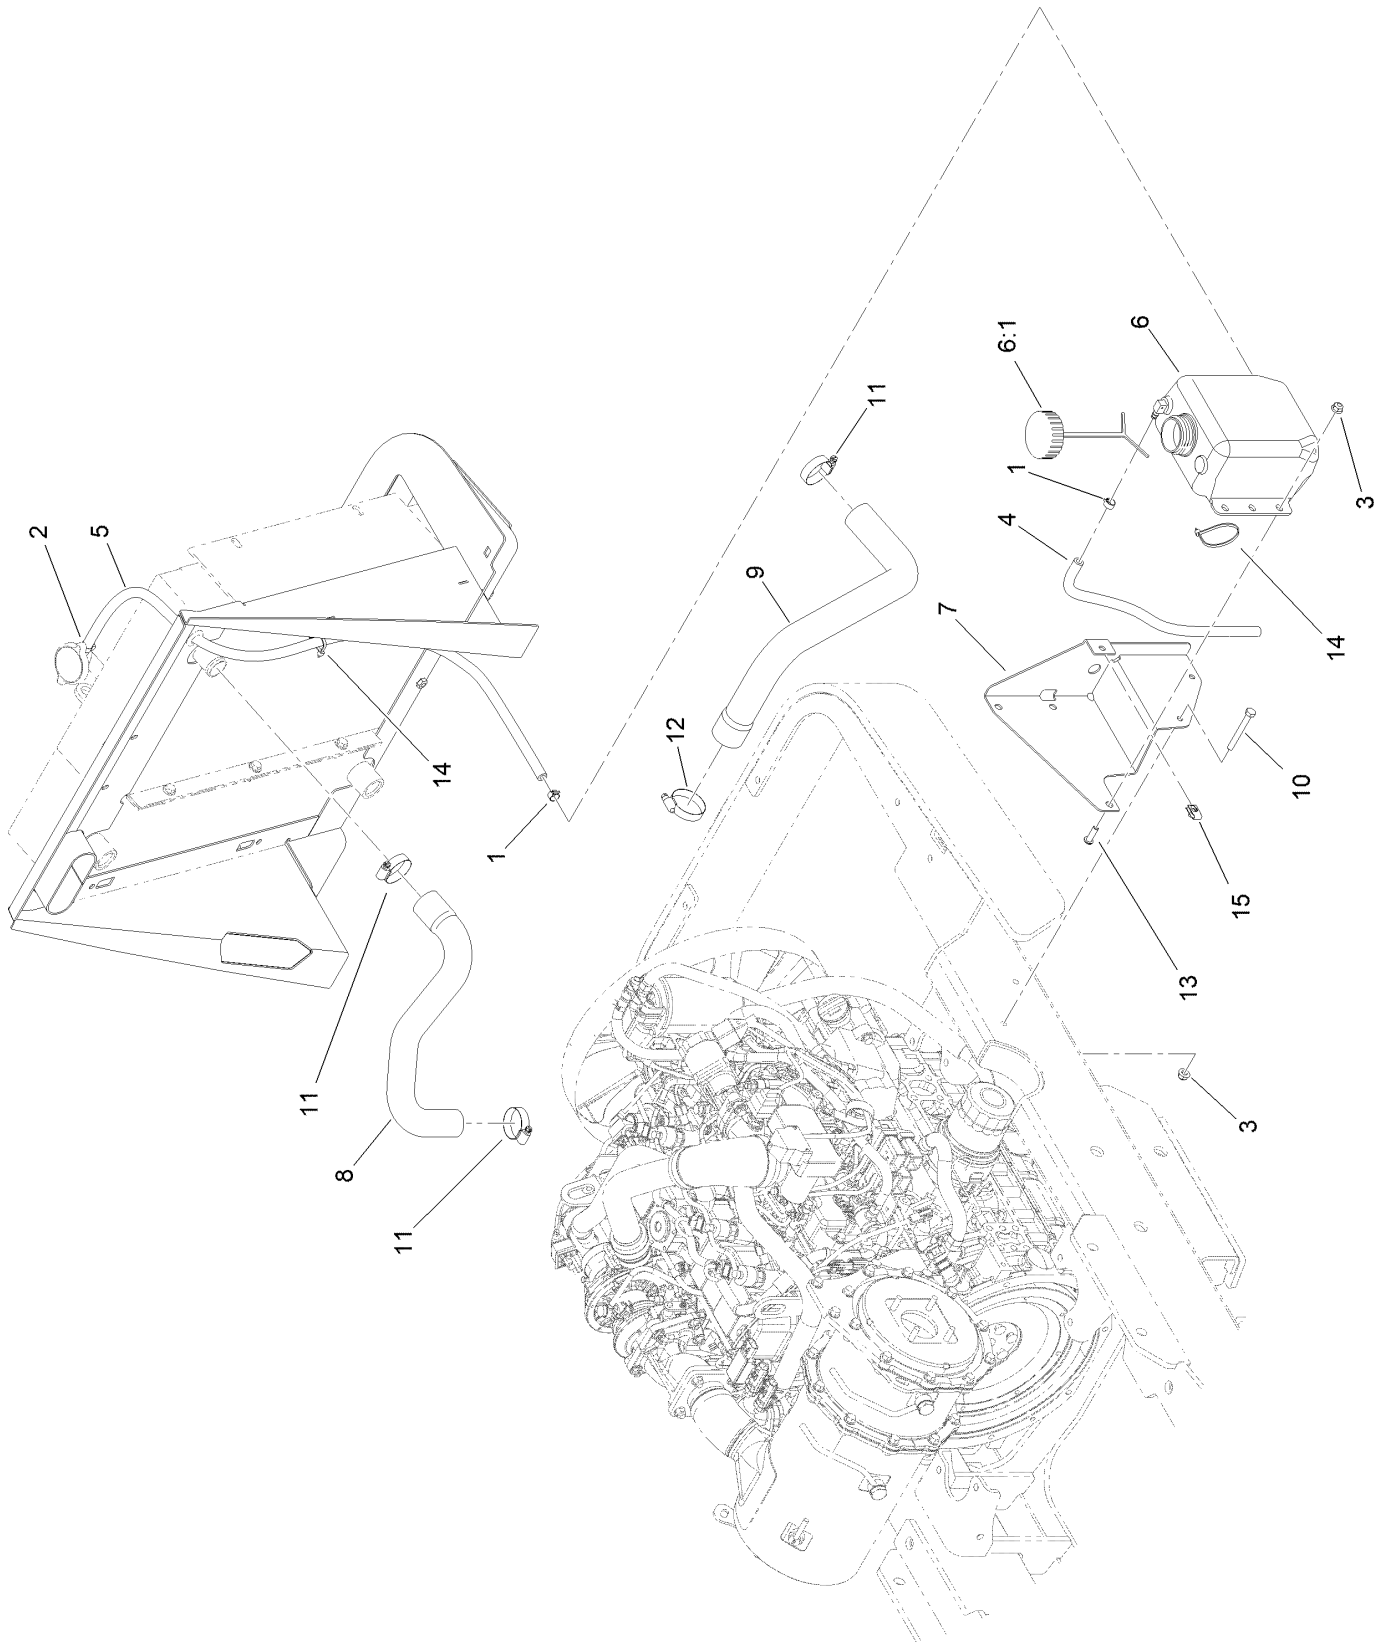

Engine Cooling and Hose Assembly

Engine Cooling and Hose Assembly (continued)

<i>Ref.</i>	<i>Part Number</i>	<i>Qty.</i>	<i>Description</i>	<i>Ref.</i>	<i>Part Number</i>	<i>Qty.</i>	<i>Description</i>
1	92-2379	2	Clamp-Hose	8	136-5178	1	Hose-Coolant, Upper
2	2412-108	1	Clamp-Worm	9	136-5179	1	Hose-Coolant, Lower
3	104-8300	5	Nut-HF, NI	10	322-13	2	Screw-HH
4	110-4109	1	Hose-Fuel	11	2412-111	3	Clamp-Hose, W/Liner
5	110-4114	1	Hose-Fuel	12	2412-3	1	Clamp-Hose
6	144-6219	1	Reservoir-Coolant ASM	13	3274-104	3	Screw-HSBH
6:1	87-7050	1	Cap-Reservoir	14	3290-378	2	Tie-Cable
7	136-5171-01	1	Bracket-Bottle	15	107069	1	Clip