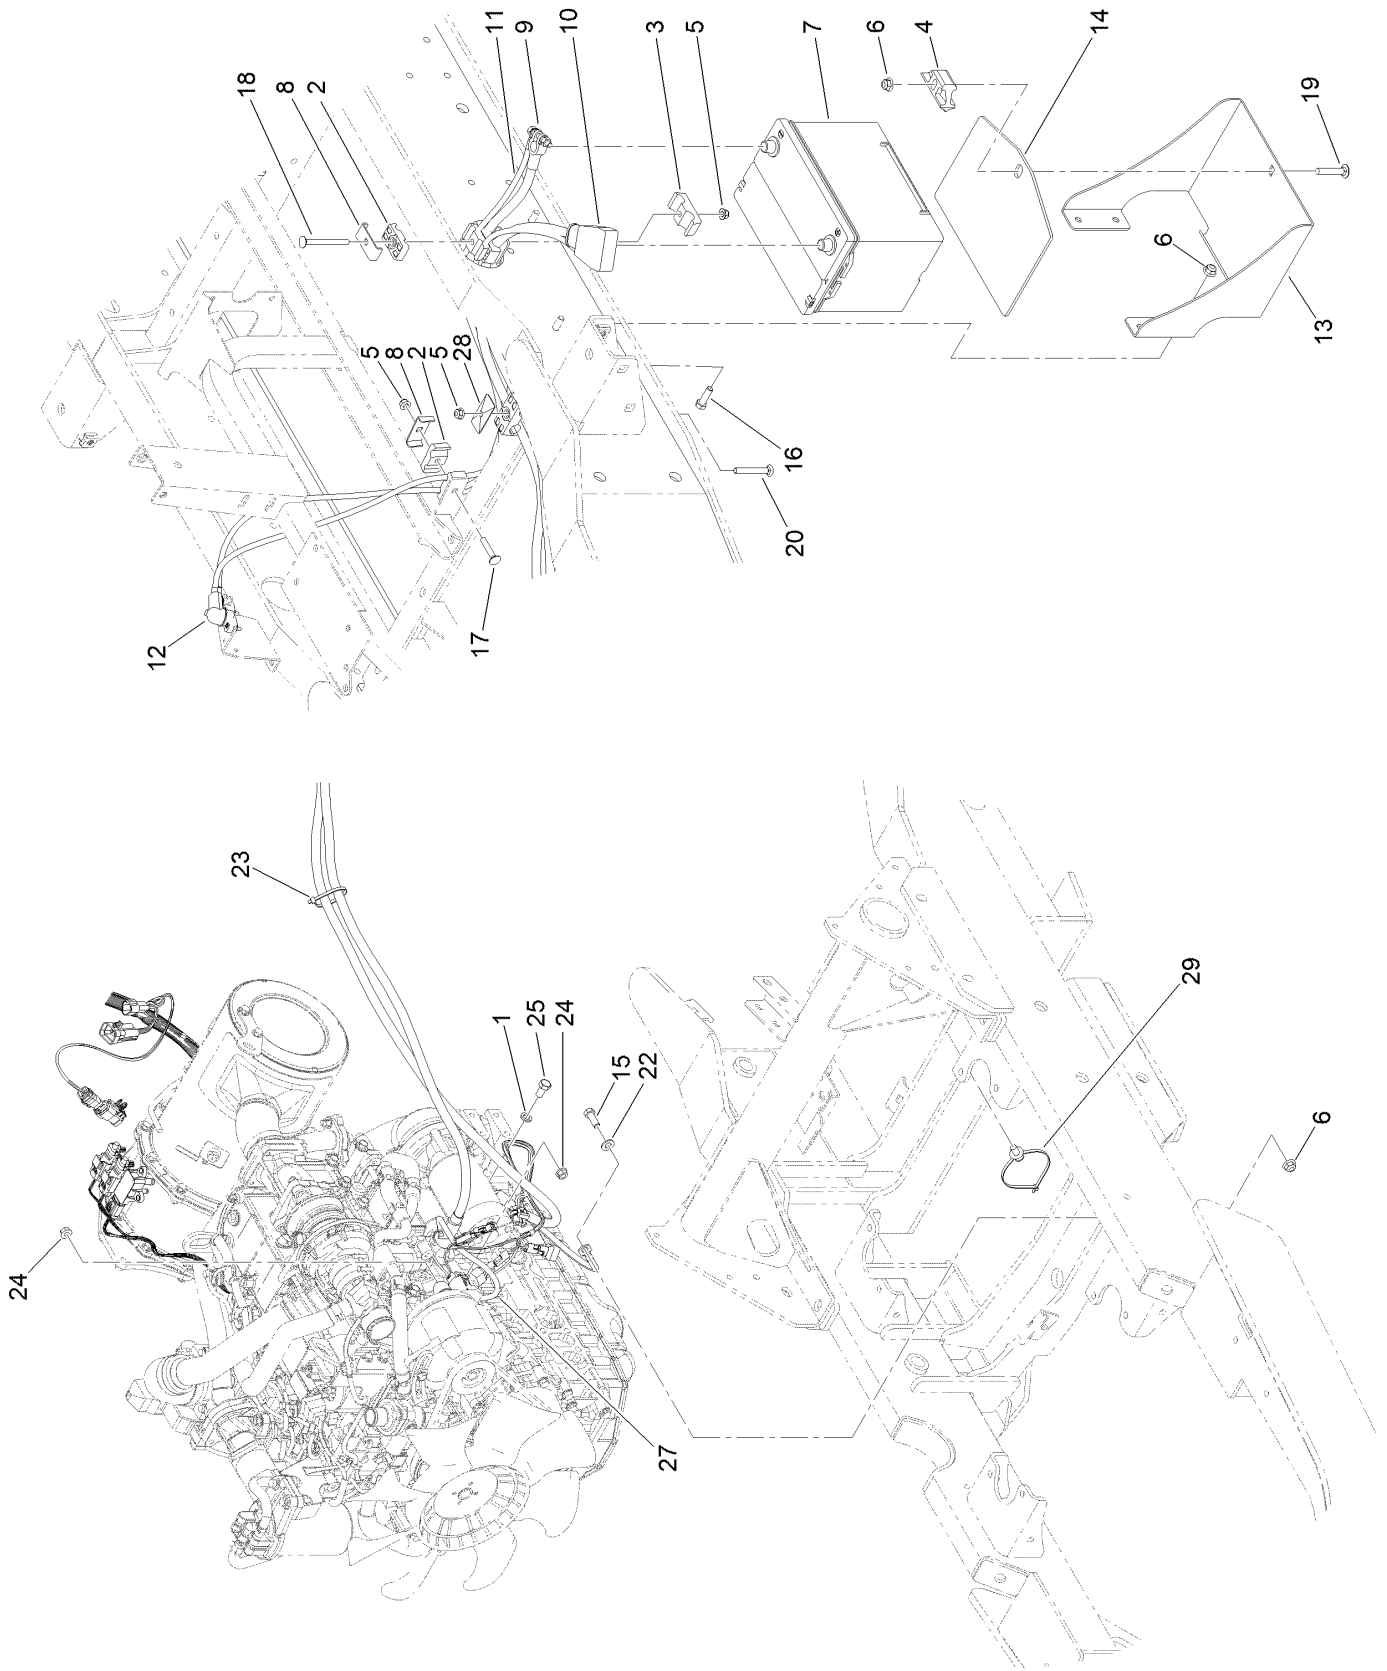

Battery Assembly

Battery Assembly (continued)

<i>Ref.</i>	<i>Part Number</i>	<i>Qty.</i>	<i>Description</i>	<i>Ref.</i>	<i>Part Number</i>	<i>Qty.</i>	<i>Description</i>
1	48-9590	1	Washer-Lock	14	136-5338	1	Mat-Battery
2	56-7972	4	Clamp-Tube	15	323-6	1	Screw-HH
3	94-8105	4	Clamp-Tube	16	323-7	4	Screw-HH
4	138-6335	1	Retainer-Battery	17	3230-5	1	Bolt-CARR
5	104-8300	5	Nut-HF, NI	18	3230-13	1	Screw-CARR
6	104-8301	6	Nut-HF, NI	19	3231-6	1	Screw-CARR
7	106-5190	1	Battery, 660 CCA W/O Electrolyte	20	3230-8	1	Screw-CARR
8	119-1419	2	Plate-Clamp	22	3256-24	1	Washer-Plain
9	122-0709	1	Cable-Battery, Negative	23	3290-378	1	Tie-Cable
10	122-0710	1	Cable-Battery, Positive	24	33004-00	2	Nut-HF
11	122-0969	1	Cable-Battery, Negative	25	33115-020	1	Screw-HH
12	122-0970	1	Cable-Battery, Positive	27	122-0071	1	Cable-Battery, Positive
13	133-7817-01	1	Support-Battery	28	69-9761	1	Plate-Cover
				29	32180-031	1	Clip-Tree (W/Tie)