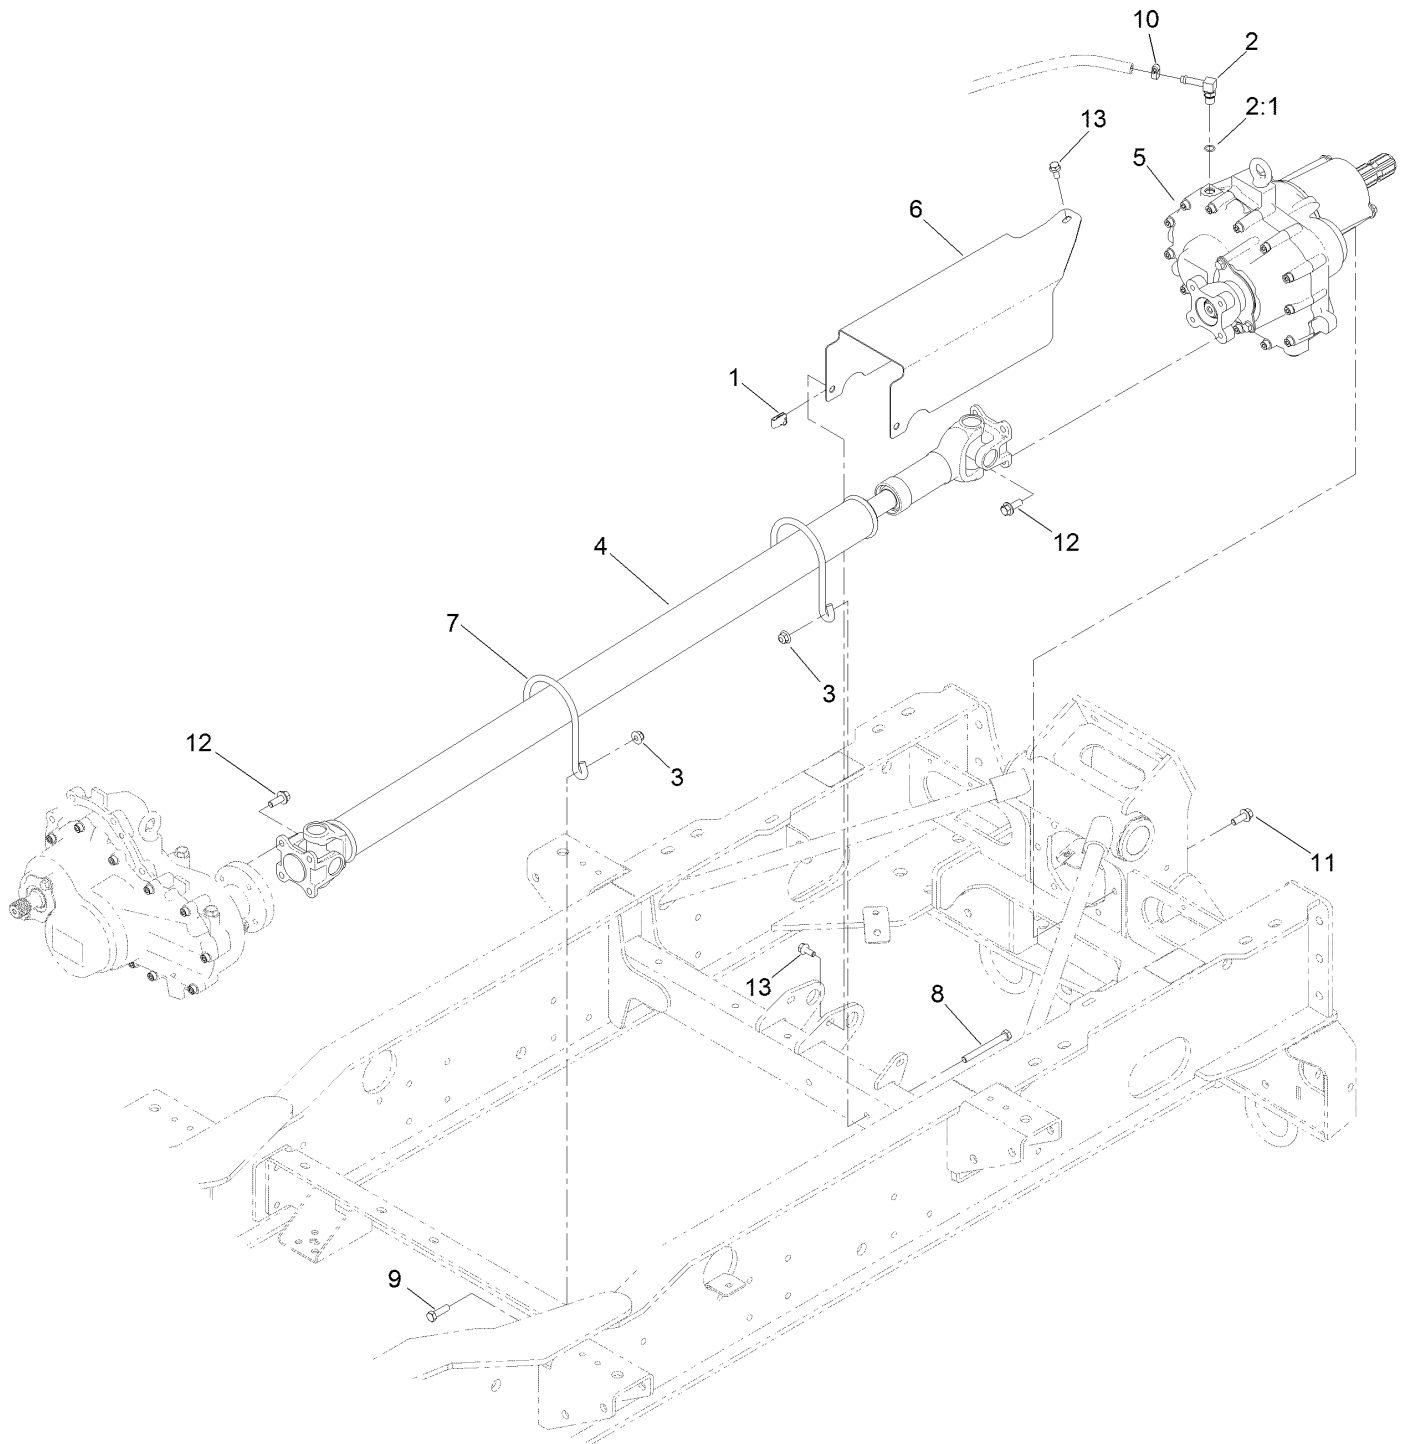

Driveshaft and Gearbox Assembly

Driveshaft and Gearbox Assembly (continued)

<i>Ref.</i>	<i>Part Number</i>	<i>Qty.</i>	<i>Description</i>	<i>Ref.</i>	<i>Part Number</i>	<i>Qty.</i>	<i>Description</i>
1	94-2413	2	Nut-U	7	136-9977	2	Rod-Guard
2	126-2927	1	Fitting-90 DEG	8	323-15	2	Screw-HH
2:1	237-42	1	O-Ring	9	323-7	2	Screw-HH
3	104-8301	4	Nut-HF, NI	10	2412-108	1	Clamp-Worm
4	132-7844	1	Driveshaft ASM	11	126-1680	6	Screw-HHF
5	133-4790	1	Gearbox ASM	12	3234-42	8	Screw-HHF
6	136-5149-0P	1	Shield-Driveshaft	13	3234-47	3	Screw-HHF