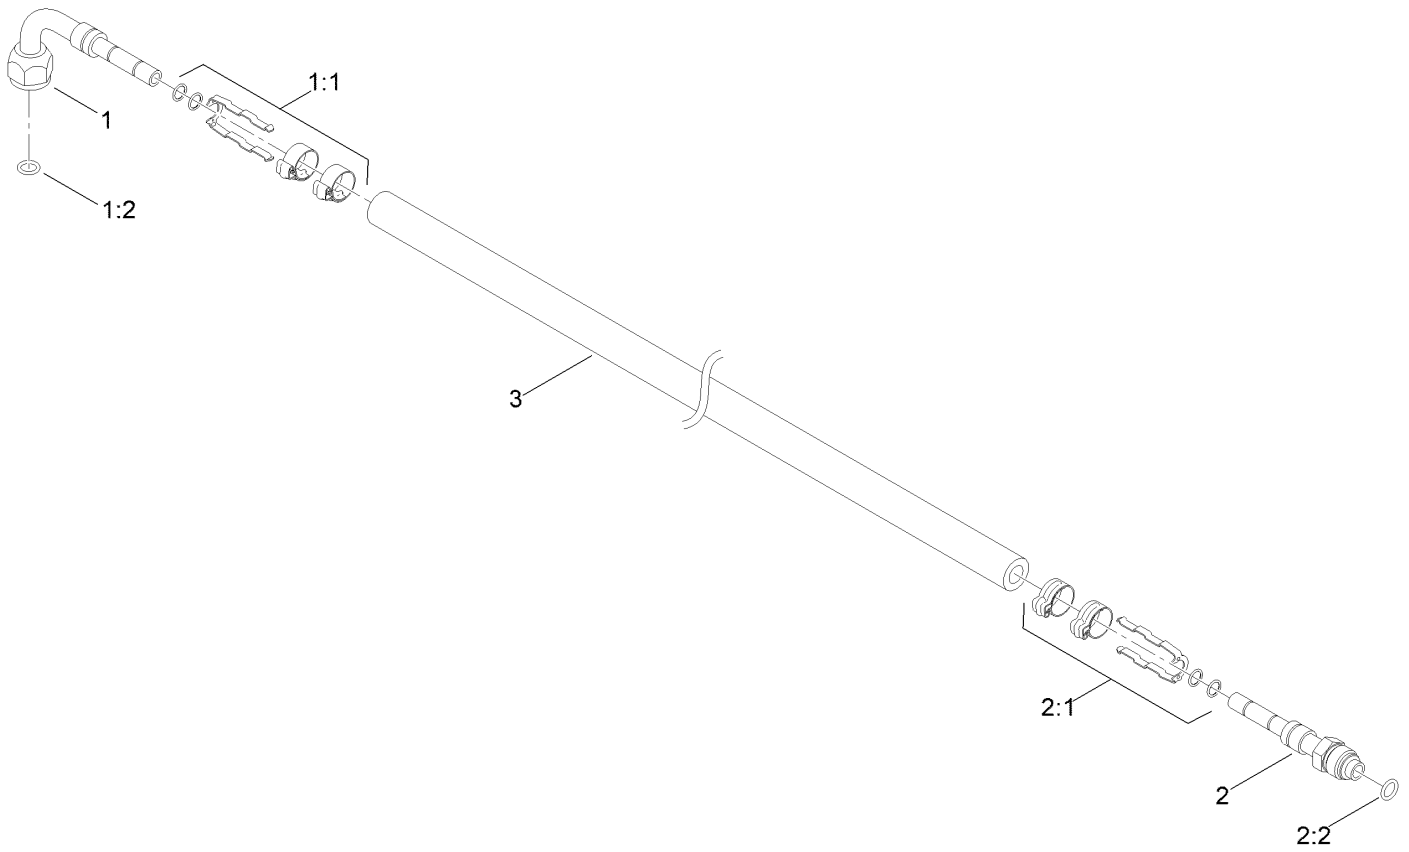

Drier Hose Assembly No. 138-3804