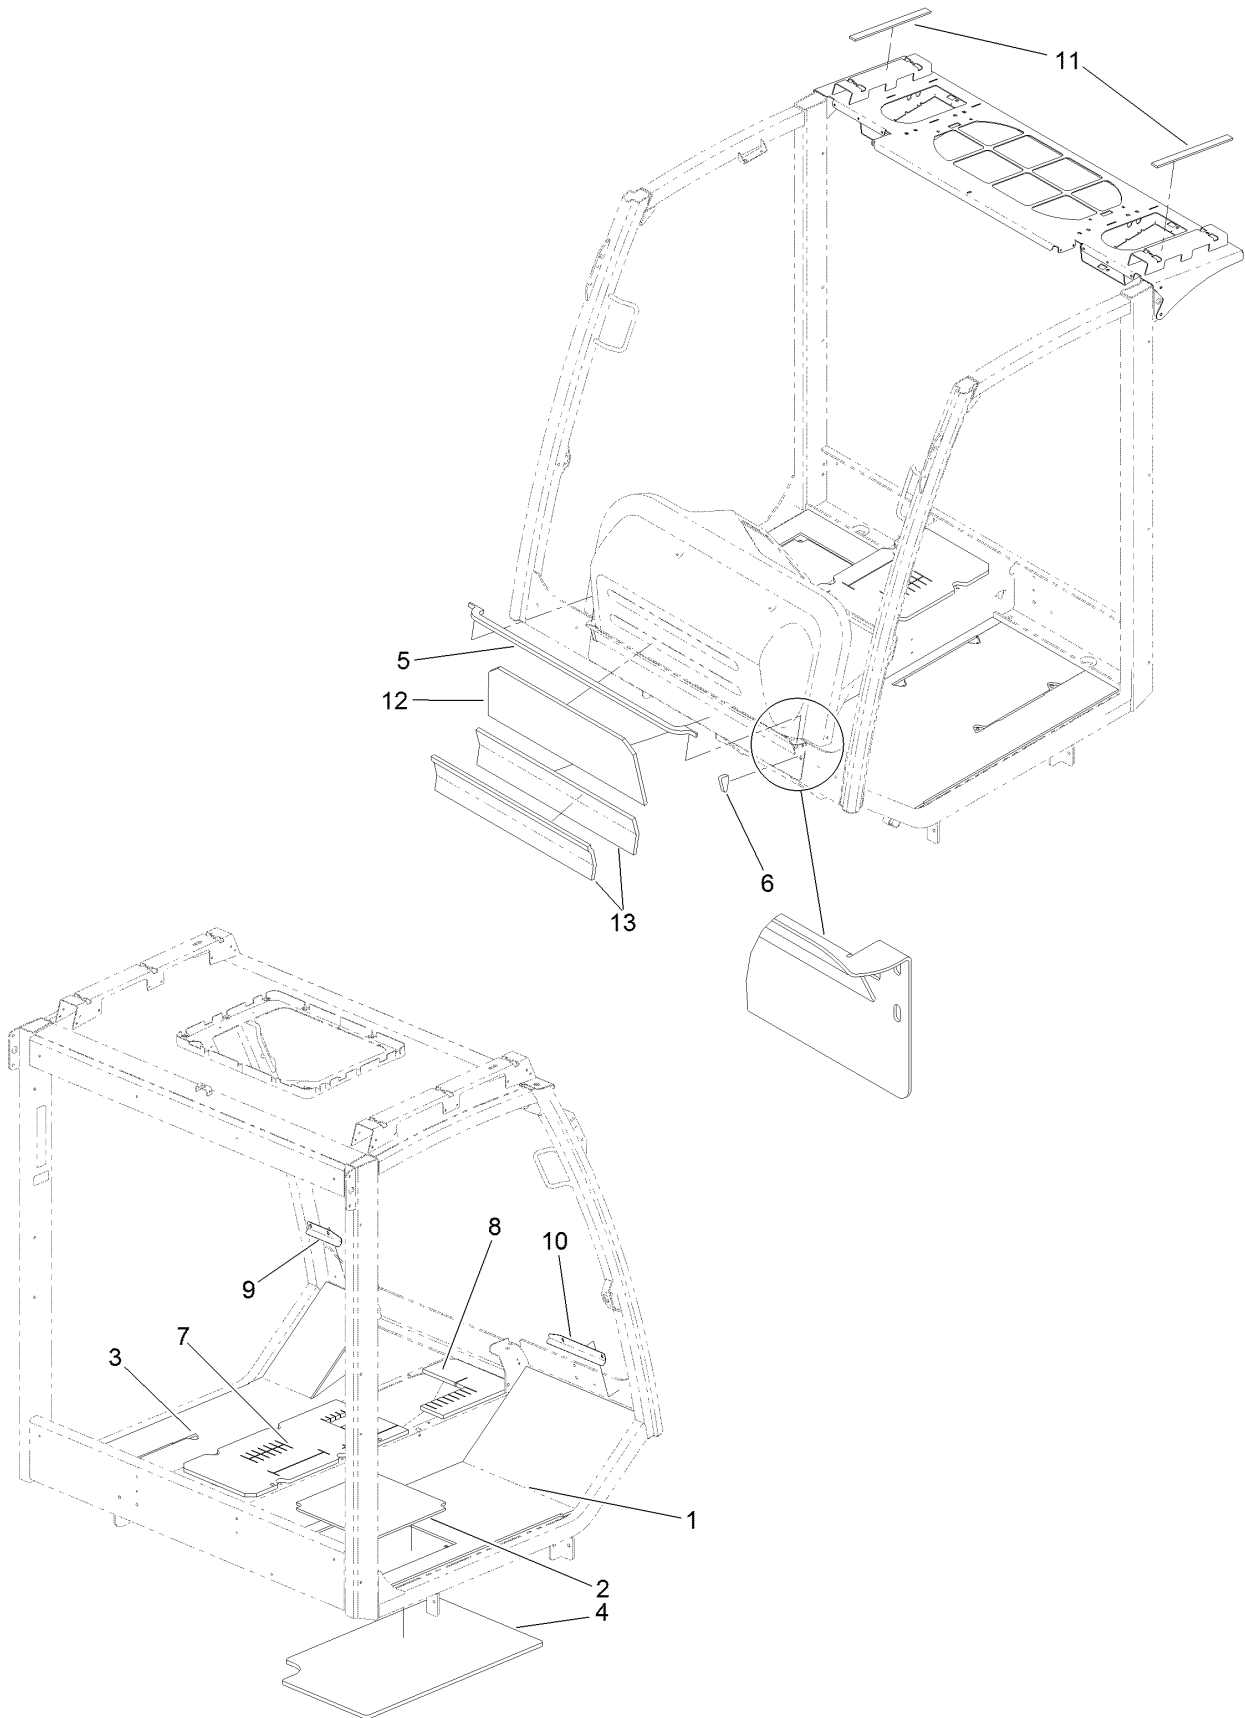

Cab Roof Insulation Assembly

Cab Roof Insulation Assembly (continued)

<i>Ref.</i>	<i>Part Number</i>	<i>Qty.</i>	<i>Description</i>	<i>Ref.</i>	<i>Part Number</i>	<i>Qty.</i>	<i>Description</i>
1	138-2776	1	Tread-Floor, RH	8	138-3794	1	Insulation-Tunnel, Front
2	138-2777	1	Pad-Mount, Seat	9	138-2838-03	1	Bracket-Retainer, LH
3	138-2775	1	Tread-Floor, LH	10	138-2839-03	1	Bracket-Retainer, RH
4	138-3768	1	Insulation-Foam	11	138-2840	2	Foam-Pad
5	138-2946	1	Insulation-Front	12	138-2952	1	Foam-Heat Barrier
6	138-3771	2	Insulation-Side	13	138-2953	2	Foam-Heat Barrier
7	138-3767	1	Insulation-Tunnel