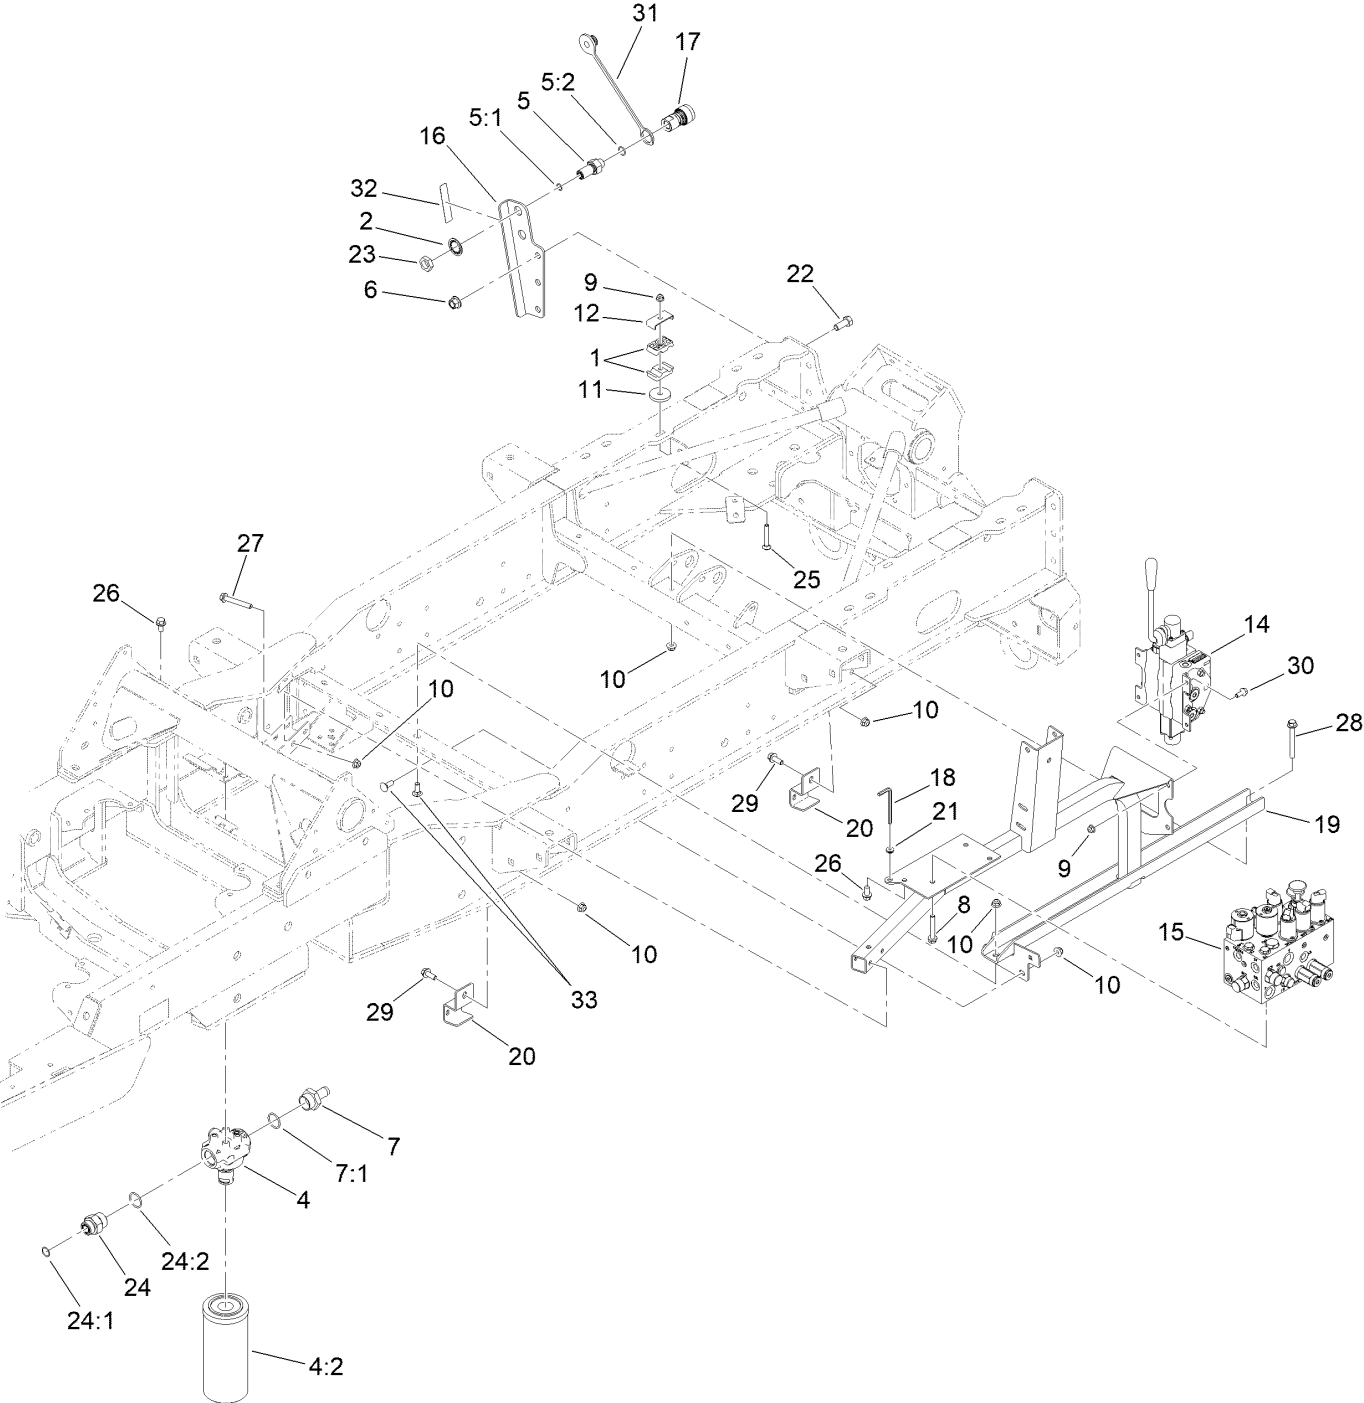

Manifold, Filter and Auxiliary Valve Assembly

Manifold, Filter and Auxiliary Valve Assembly (continued)

<i>Ref.</i>	<i>Part Number</i>	<i>Qty.</i>	<i>Description</i>	<i>Ref.</i>	<i>Part Number</i>	<i>Qty.</i>	<i>Description</i>
1	56-7976	2	Clamp-Tube	18	136-5288	1	Wrench-Hexagon
2	515-0040	2	Washer-Lock, Int	19	136-5340-0P	1	Support-Manifold
4	139-1010	1	Filter Head ASM	20	136-9718-0P	2	Support-Hose
4:2	94-2621	1	Element-Filter	21	136-9976	1	Grommet
5	98-9907	2	Union-Bulkhead	22	325-5	2	Screw-HH
5:1	237-30	1	O-Ring	23	340-127	2	Nut-Bulkhead
5:2	237-79	1	O-Ring	24	340-91	1	Fitting-STR
6	99-5107	2	Nut-Lock	24:1	237-58	1	O-Ring
7	99-6932	1	Fitting-STR	24:2	237-146	1	O-Ring
7:1	237-117	1	O-Ring	25	3230-7	1	Bolt-CARR
8	100-2592	1	Screw-HHF	26	3234-1	7	Screw-HHF
9	104-8300	5	Nut-HF, NI	27	3234-39	2	Screw-HHF
10	104-8301	8	Nut-HF, NI	28	3234-41	1	Screw-HHF
11	110-9981	1	Washer-Plain	29	3234-42	2	Screw-HHF
12	119-1419	1	Plate-Clamp	30	3234-47	4	Screw-HHF
14	131-5637	1	Valve-Aux	31	T56152150	2	Plug-Quick Connect
15	131-5639	1	Manifold ASM	32	138-4135	1	Decal-HYD, Remote
16	131-5668-03	1	Plate-Bulkhead, Rear	33	3231-2	3	Bolt-CARR
17	133-7827	2	Coupler-Quick Connect