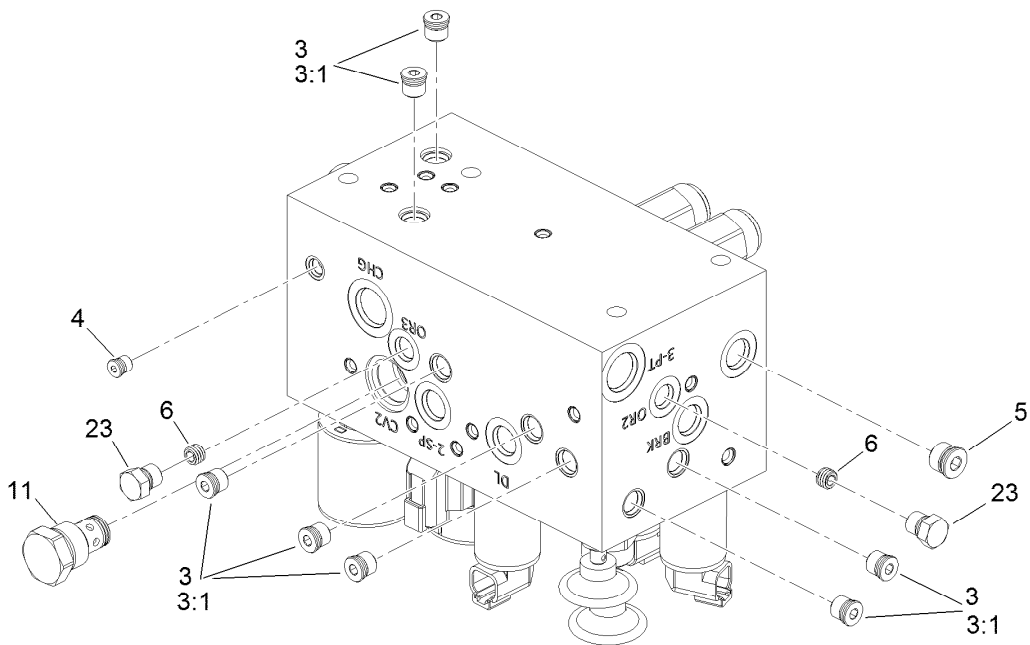

Manifold Assembly No. 131-5639

Manifold Assembly No. 131-5639 (continued)

<i>Ref.</i>	<i>Part Number</i>	<i>Qty.</i>	<i>Description</i>	<i>Ref.</i>	<i>Part Number</i>	<i>Qty.</i>	<i>Description</i>
3	353-990	12	Plug ASM	13	140-0492	1	Valve-Relief
3:1	237-78	1	O-Ring	14	138-3821	1	Valve-Relief
4	131-1825	3	Plug-ORB	15	138-3822	1	Valve-Poppet, Prop
5	112-9213	2	Plug	16	138-3823	1	Valve-Flow Control, Prop
6	136-4363	3	Orifice-0.028	17	119-4619	2	Coil-Solenoid
7	115-5409	1	Compensator ASM	18	110-2634	2	Nut-Coil
7:1	110-8908	1	Spool Valve Seal Kit	20	138-3824	3	Valve-Solenoid
8	117-8314	1	Compensator-Pressure	21	138-3825	4	Plate-Mounting, Standard
8:1	110-8908	1	Spool Valve Seal Kit	22	138-3826	1	Valve-Press Reducing/Relieving, Prop
9	132-4904	1	Pump-Hand	23	117-0115	2	Plug
10	138-3820	1	Regulator-Flow, Press Comp	24	138-3827	8	Screw
11	110-8881	2	Valve-Check	25	353-508	3	Plug-HH
11:1	105-9159	1	Seal Kit ●	25:1	237-42	1	O-Ring
12	132-4903	1	Valve-2 Way, Manual				

● Not illustrated