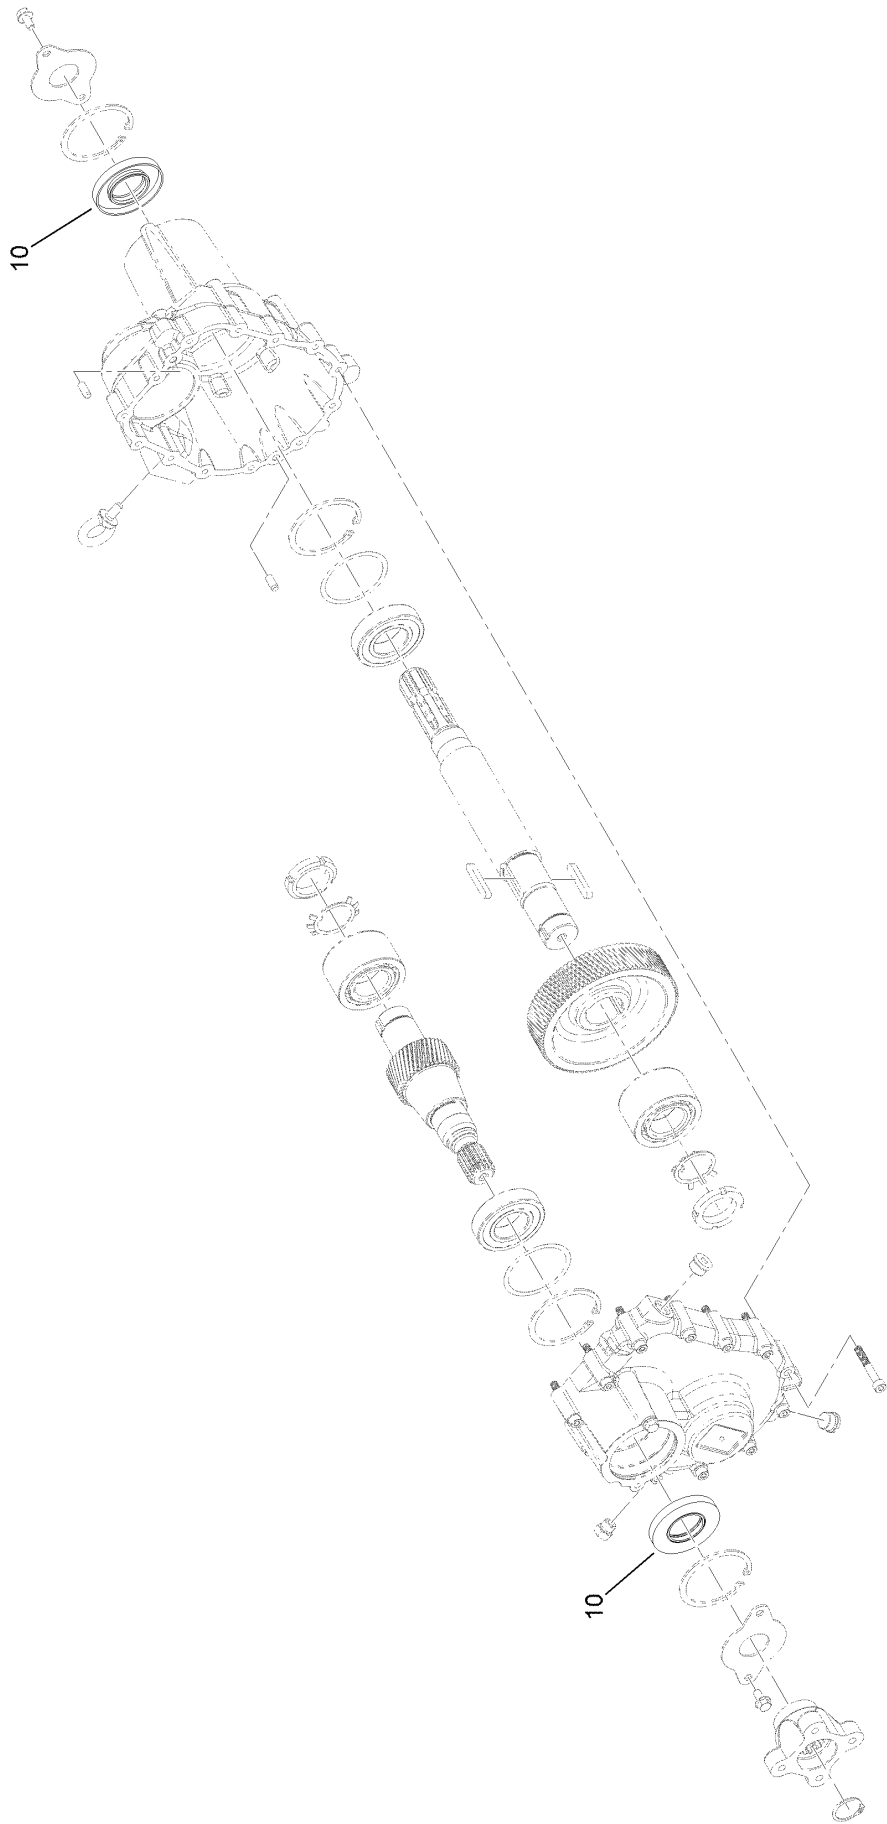

Driveshaft and Gearbox Assembly (continued)

<i>Ref.</i>	<i>Part Number</i>	<i>Qty.</i>	<i>Description</i>	<i>Ref.</i>	<i>Part Number</i>	<i>Qty.</i>	<i>Description</i>
1	94-2413	2	Nut-U	7	136-9977	2	Rod-Guard
2	126-2927	1	Fitting-90 DEG	8	323-15	2	Screw-HH
2:1	237-42	1	O-Ring	9	323-7	2	Screw-HH
3	104-8301	4	Nut-HF, NI	10	2412-108	1	Clamp-Worm
4	132-7844	1	Driveshaft ASM	11	126-1680	6	Screw-HHF
5	133-4790	1	Gearbox ASM	12	3234-42	8	Screw-HHF
6	136-5149-0P	1	Shield-Driveshaft	13	3234-47	3	Screw-HHF

Gearbox Assembly No. 133-4790