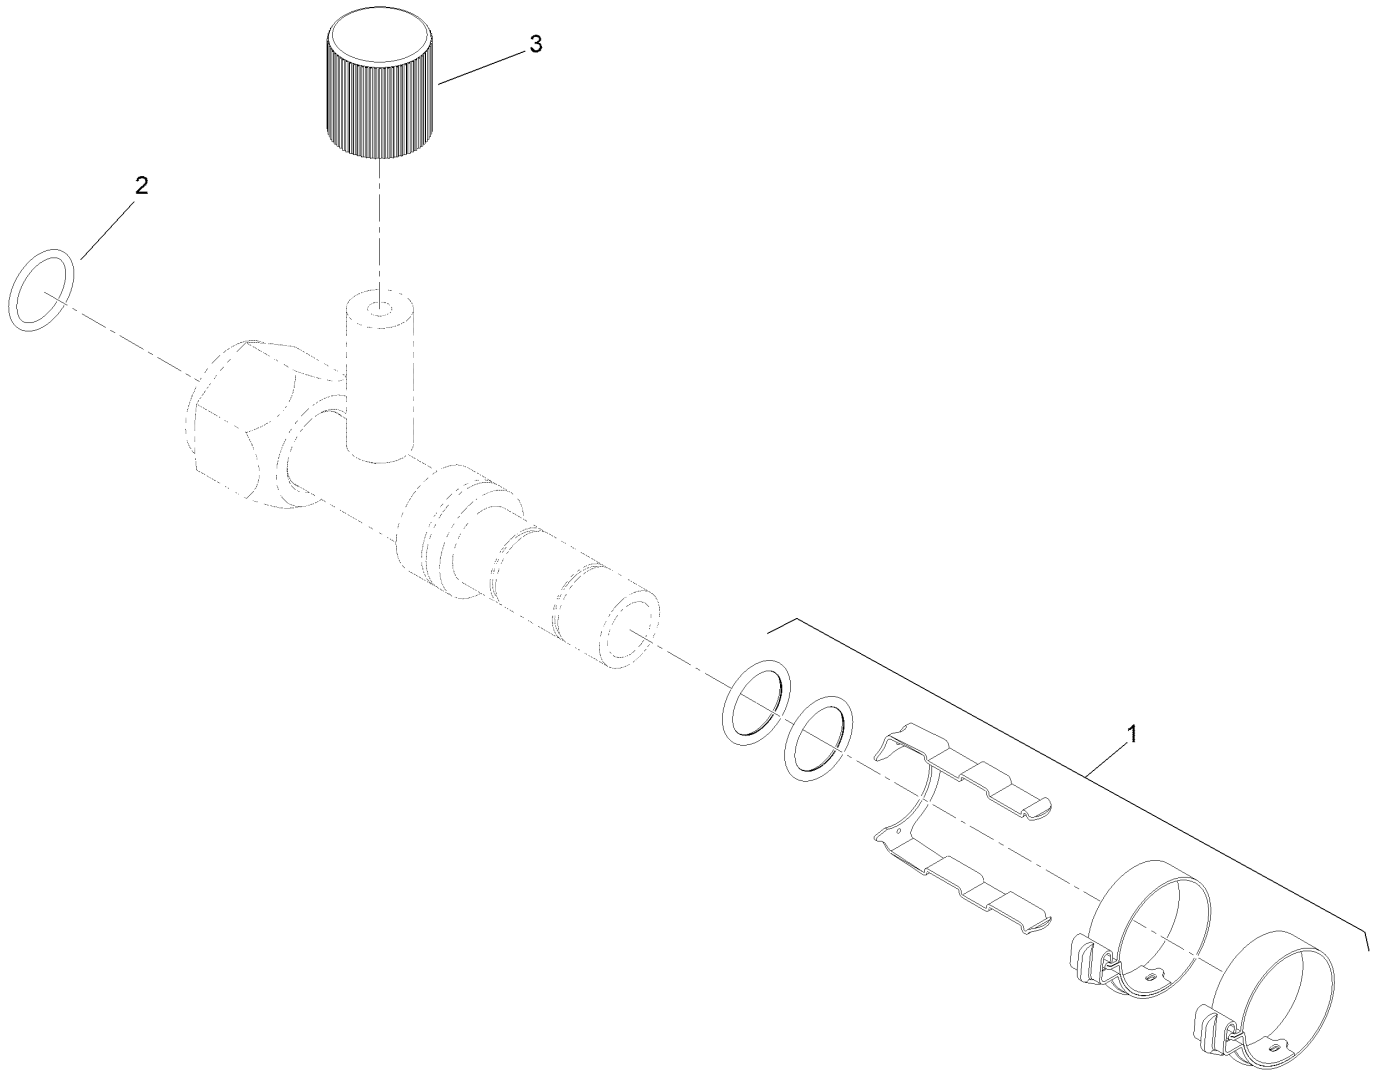

Straight Female Fitting Assembly No. 130-5755

Straight Female Fitting Assembly No. 130-5755 (continued)

<i>Ref.</i>	<i>Part Number</i>	<i>Qty.</i>	<i>Description</i>
1	130-5775	1	Fitting Kit
2	117-2780	1	O-Ring
3	117-2784	3	Cap-Side, Low