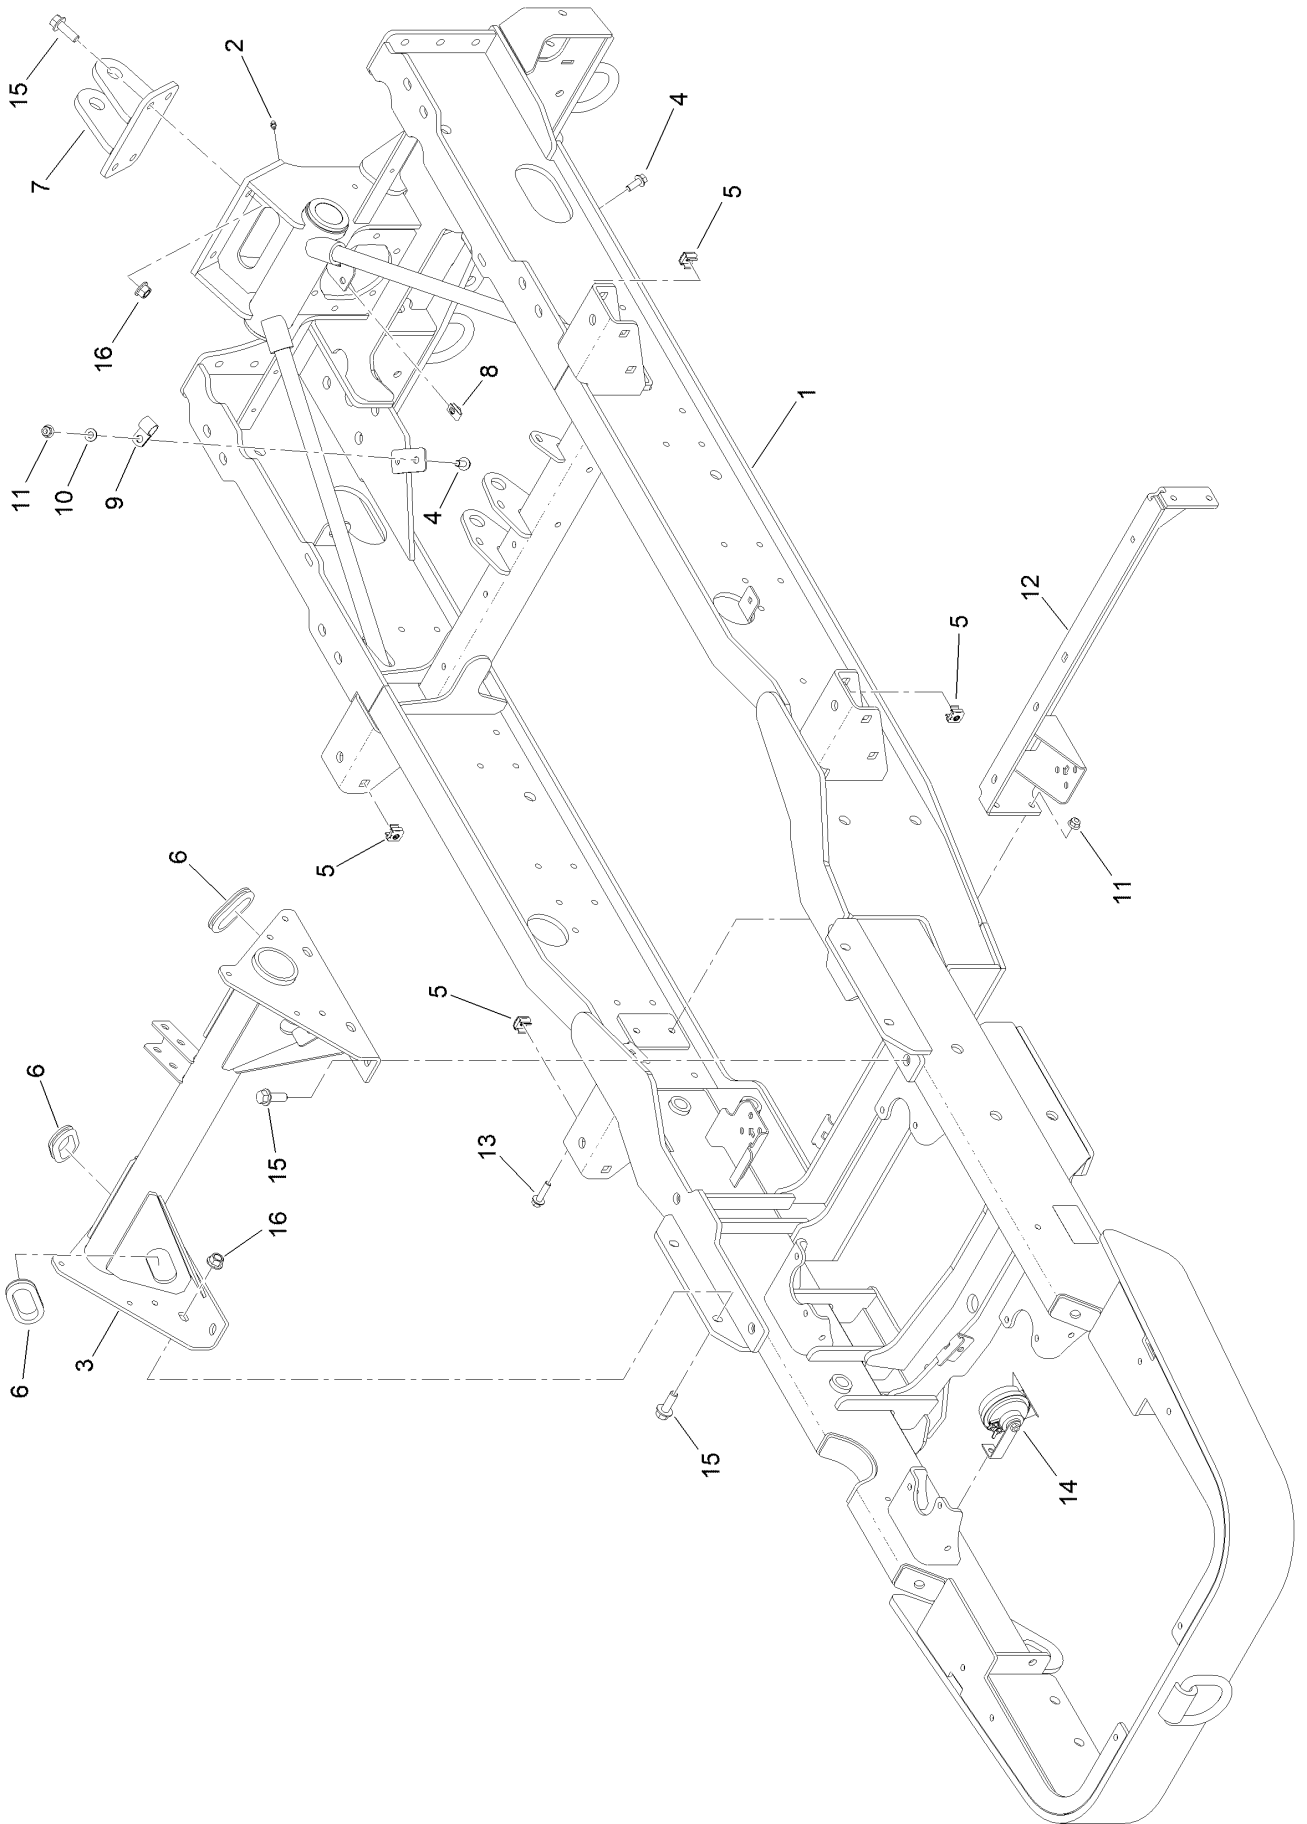

Contents (continued)

Hydraulic Valve Assembly No. 131-5638	222
Rear Counterweight Kit Assembly	224
Hood Guard Assembly	226
Cylinder Block Assembly	228
Gear Housing Assembly	230
Flywheel Housing and Oil Sump Assembly	232
Cylinder Head and Cover Assembly	234
Suction Manifold Assembly	236
Exhaust Manifold Assembly	238
Diesel Particulate Filter Assembly	240
Camshaft and Driving Gear Assembly	242
Turbine Assembly	244
Crankshaft and Piston Assembly	246
Lubrication and Oil System Assembly	248
Lubrication Oil Pipe Assembly	250
Cooling Water System Assembly	252
Fuel Supply Pump Assembly	254
Fuel Injection Valve Assembly	256
Fuel Pipe Assembly	258
Starter Motor Assembly	260
Generator Assembly	262
Electronic Control Unit Assembly	264
Electric Parts Assembly	266
Miscellaneous Engine Parts	268
Gasket Set	270
Attachments and Accessories	272

Rear Frame Assembly