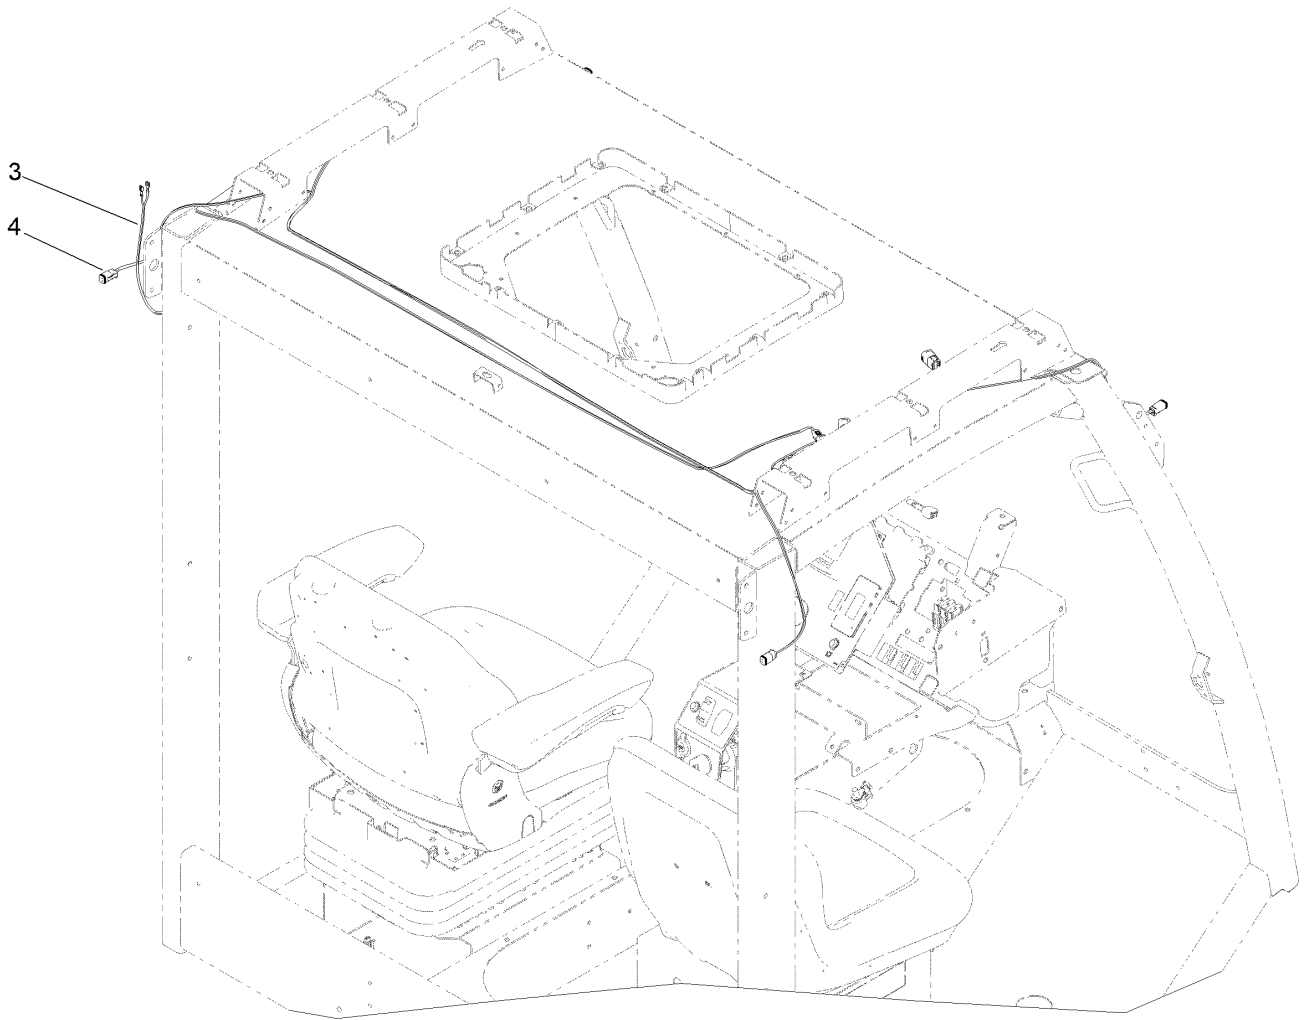

Beacon and Worklights Wire Harness Assembly

REAR OF UNIT

Beacon and Worklights Wire Harness Assembly (continued)

<i>Ref.</i>	<i>Part Number</i>	<i>Qty.</i>	<i>Description</i>
3	122-1247	1	Harness-Wire, Beacon
4	122-1248	1	Harness-Wire, Worklights