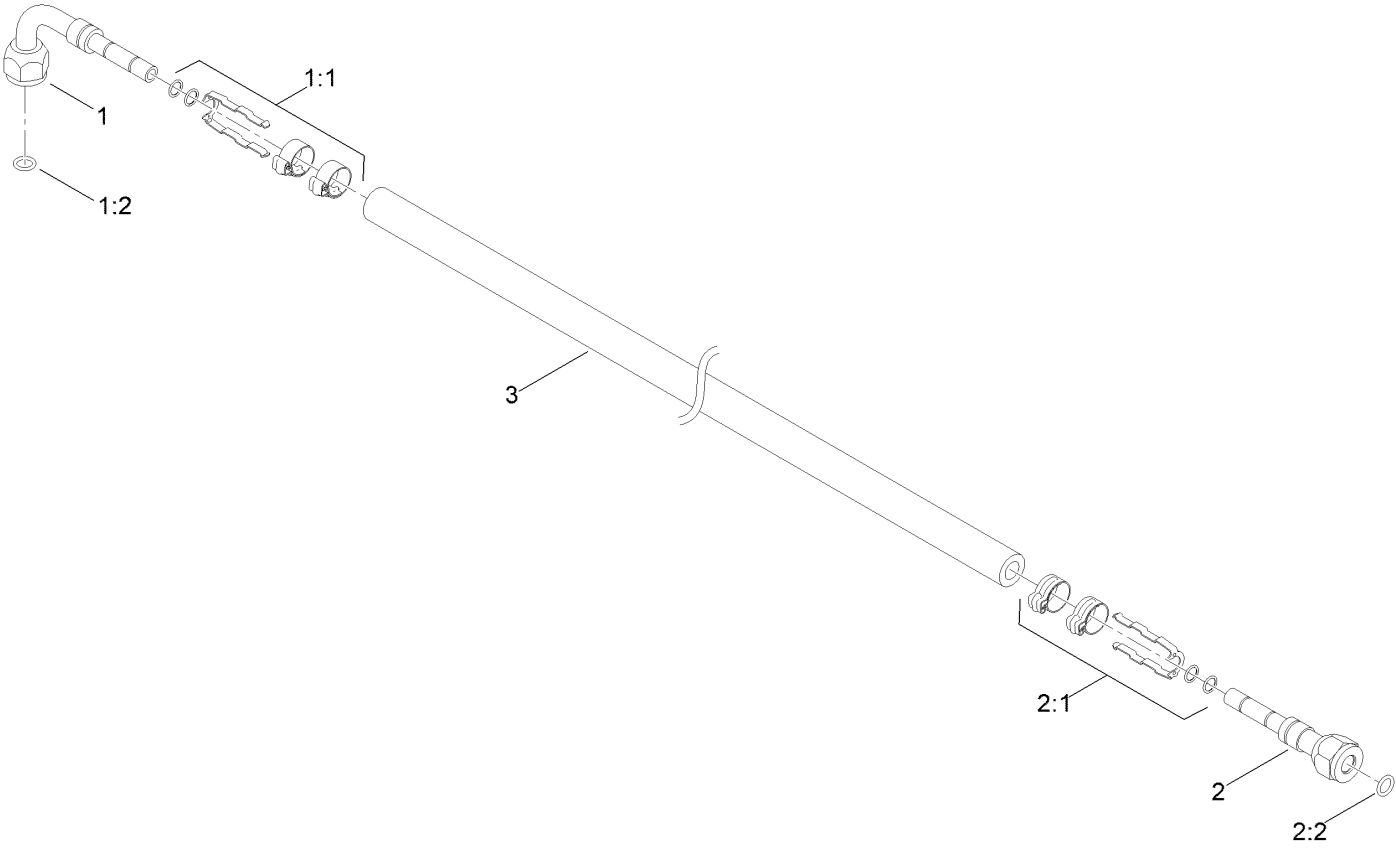

Cab Roof

A/C and Heat Control Panel Assembly No. 137-1357 (continued)

<i>Ref.</i>	<i>Part Number</i>	<i>Qty.</i>	<i>Description</i>	<i>Ref.</i>	<i>Part Number</i>	<i>Qty.</i>	<i>Description</i>
2	137-1378	1	Light-Cab, Interior	5	138-2961	1	Valve-Heat
3	138-2959	6	Vent-Return	6	138-2956	1	Switch-Fan
4	138-2958	1	Switch-A/C	7	119-7444	4	Screw-HSBH

Condenser Hose Assembly No. 138-3803