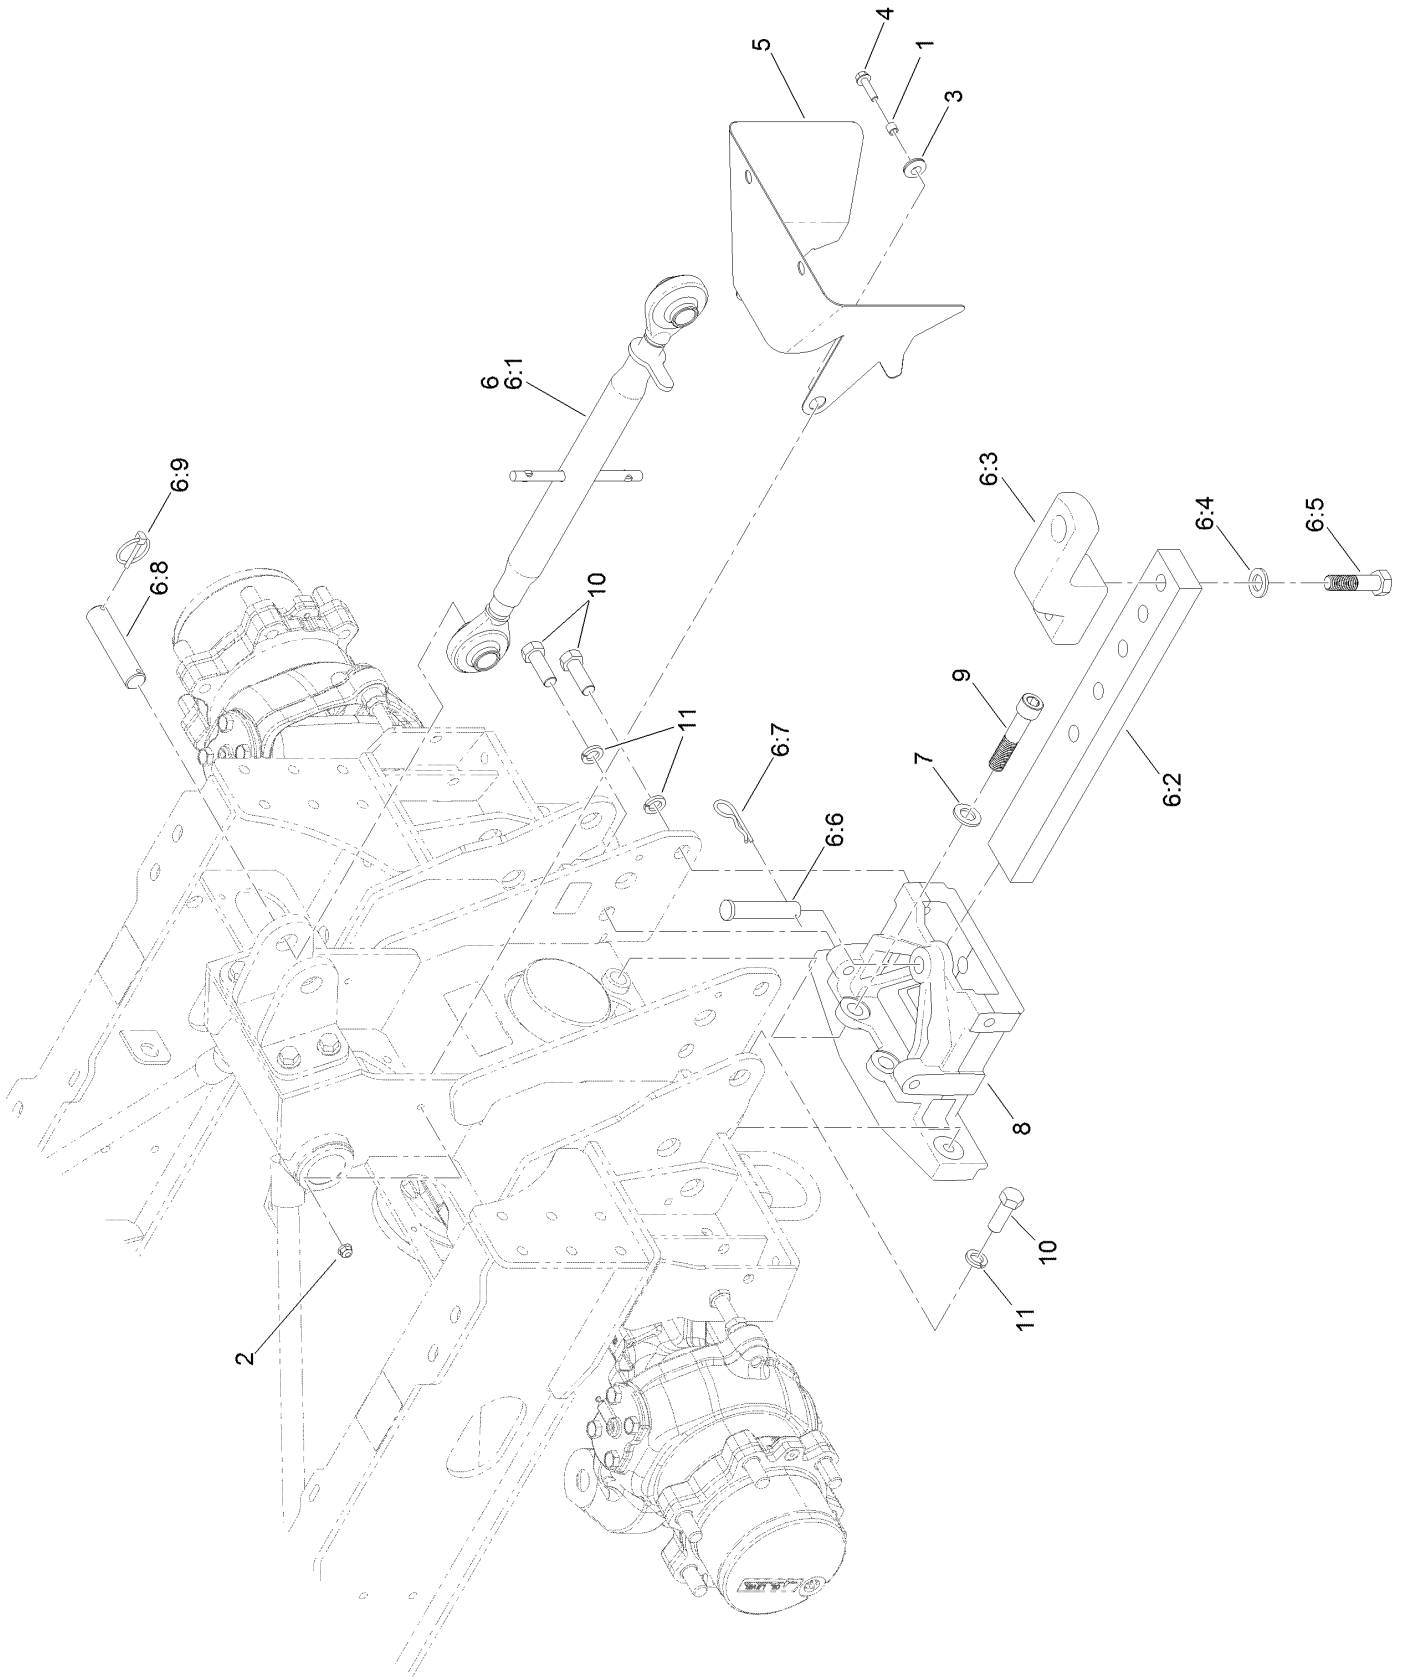

Drawbar Hitch and Upper Link Assembly

Drawbar Hitch and Upper Link Assembly (continued)

<i>Ref.</i>	<i>Part Number</i>	<i>Qty.</i>	<i>Description</i>	<i>Ref.</i>	<i>Part Number</i>	<i>Qty.</i>	<i>Description</i>
1	1-633545	2	Spacer	6:5	136-5257	2	Screw-HH
2	104-8300	2	Nut-HF, NI	6:6	136-8908	1	Pin-Clevis
3	112-9559	2	Grommet	6:7	3290-343	1	Pin-Hair
4	119-4036	2	Screw-HHF	6:8	147-5858	1	Pin-Clevis
5	133-7631-03	1	Shield-Shaft, PTO	6:9	92-1298	1	Pin-Lynch
6	147-1700	1	Drawbar Upper Arm ASM	7	136-5267	2	Washer-Plain
6:1	132-8090	1	Pitch Control Link ASM	8	136-5318	1	Support-Drawbar
6:2	133-7620	1	Drawbar	9	136-9729	2	Screw-HSH
6:3	133-7621	1	Hammer Strap	10	327-5	6	Screw-HH
6:4	136-5267	2	Washer-Plain	11	3253-23	6	Washer-Lock