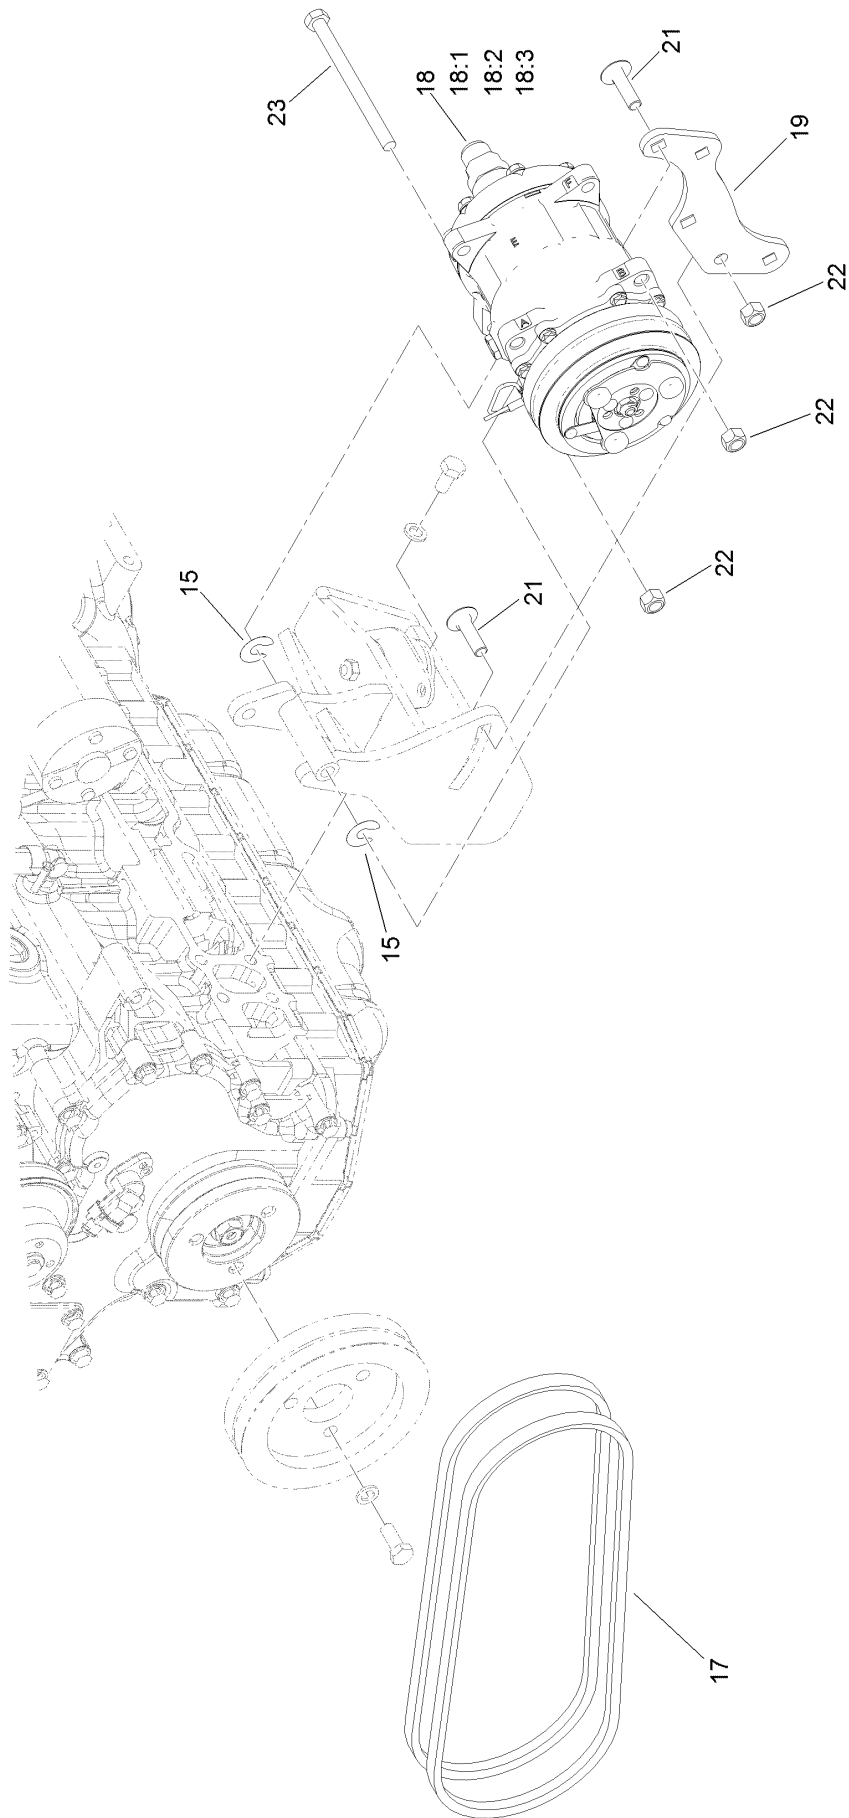

A/C Compressor Assembly

A/C Compressor Assembly (continued)

<i>Ref.</i>	<i>Part Number</i>	<i>Qty.</i>	<i>Description</i>	<i>Ref.</i>	<i>Part Number</i>	<i>Qty.</i>	<i>Description</i>
15	119-7734	6	Shim	18:3	3273-41	1	Screw-HSH
17	138-8000	1	Set-Belt, V	19	138-3758-0P	1	Plate-Tensioner
18	138-1860	1	Compressor ASM	21	09738	3	Bolt-Carriage
18:1	138-3015	1	Compressor-A/C	22	33025-00	4	Nut-Lock, NI
18:2	138-3769	1	Compressor-Manifold	23	33115-130	1	Screw-HH