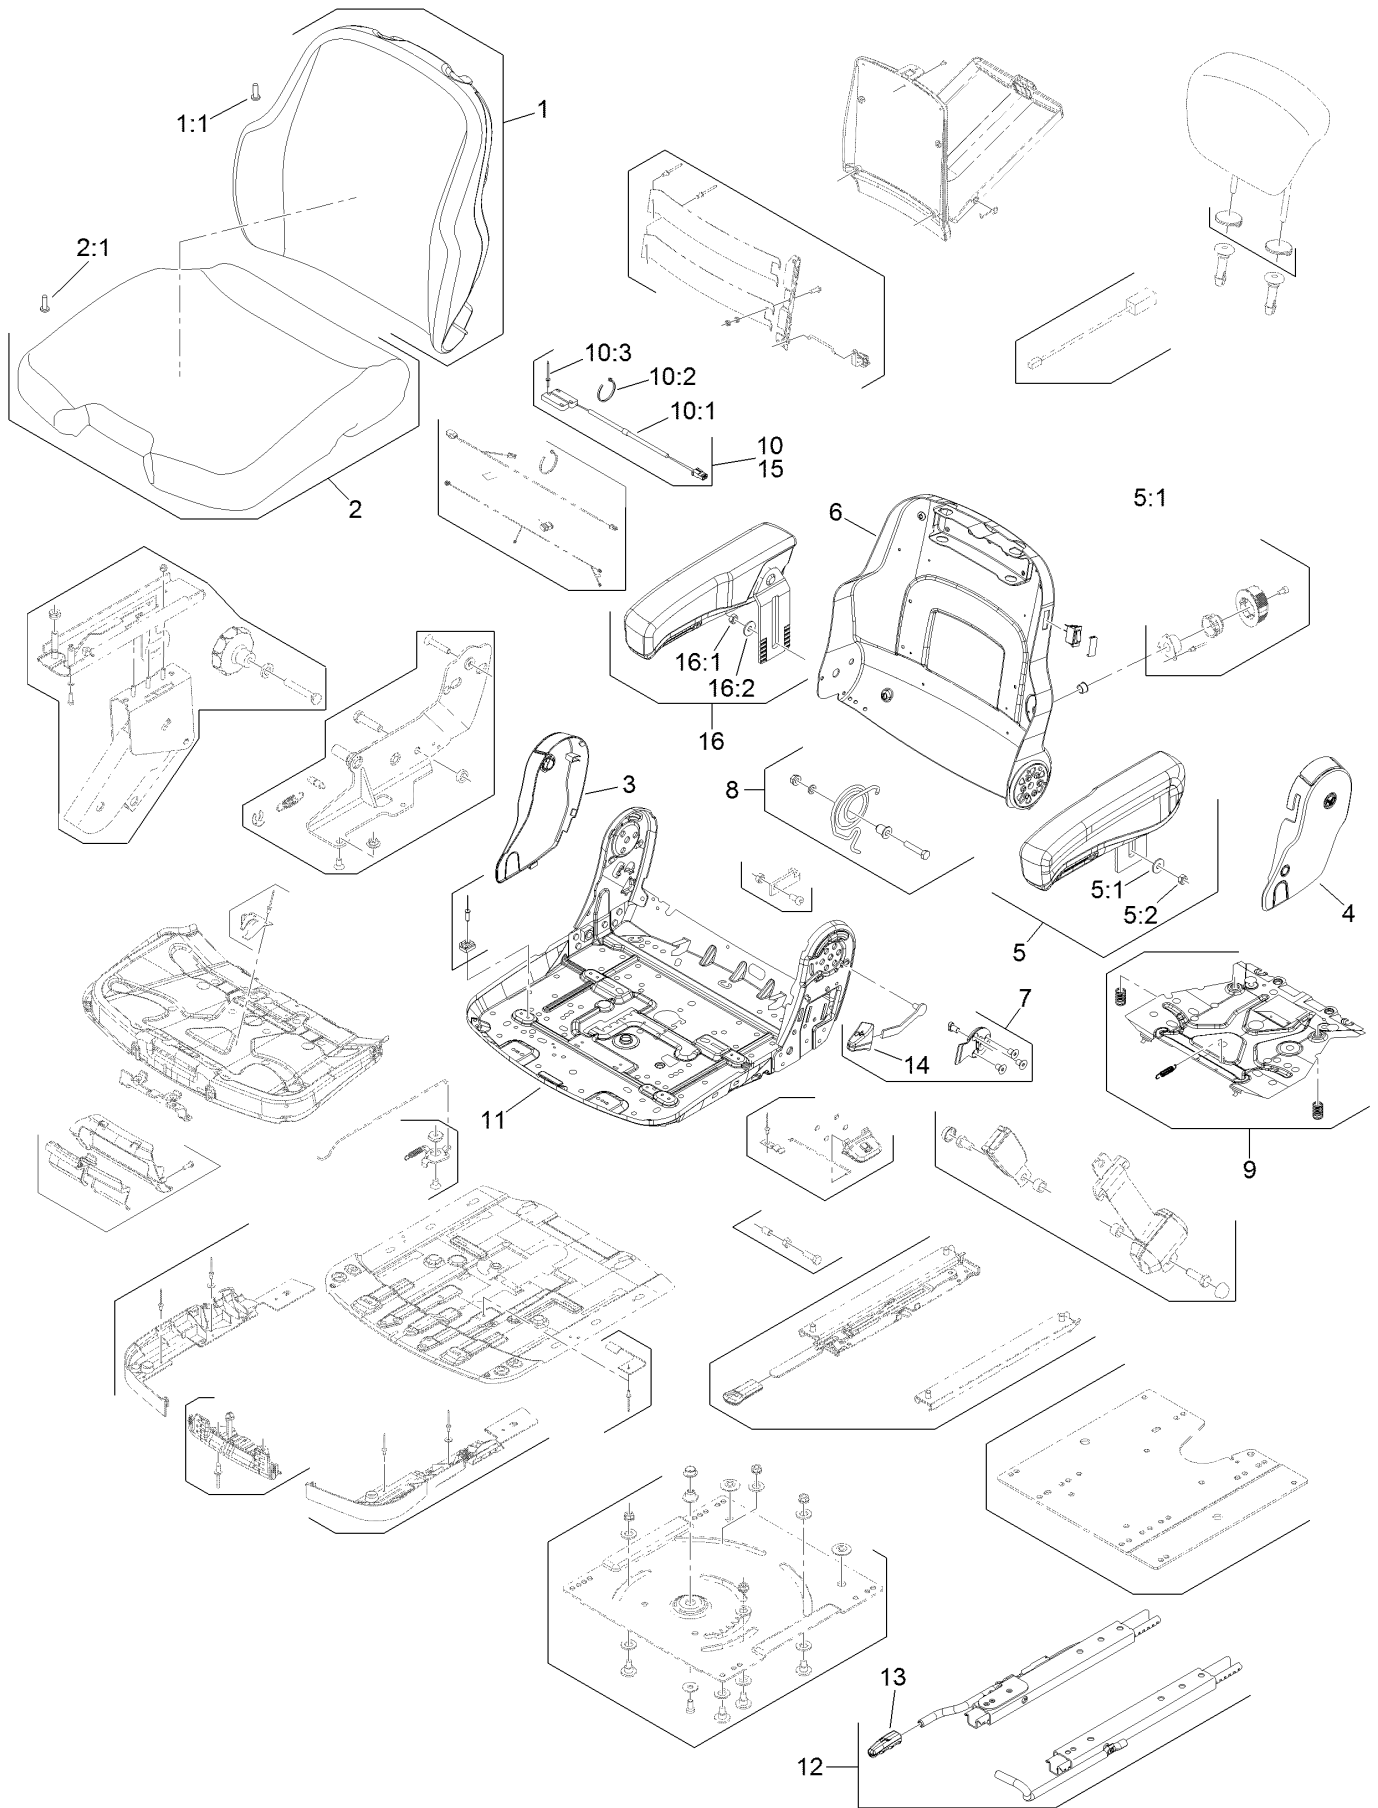

Premium Seat Assembly No. 138-3806

Premium Seat Assembly No. 138-3806 (continued)

<i>Ref.</i>	<i>Part Number</i>	<i>Qty.</i>	<i>Description</i>	<i>Ref.</i>	<i>Part Number</i>	<i>Qty.</i>	<i>Description</i>
1	117-9415	1	Backrest Cushion ASM Matrix Cloth	8	140-0471	1	Backrest Bearing
1	108-8016	1	Backrest Cushion ASM	9	140-0472	1	Compensator
1:1	119-7742	4	Screw-Cushion	10	110-6189	1	Switch Kit
2	108-8017	1	Seat Cushion ASM	10:1		1	Switch ●
2	117-9416	1	Seat Cushion ASM Matrix Cloth	10:2		3	Wire Tie ●
				10:3		2	Rivet ●
2:1	119-7742	3	Screw-Cushion	11	140-0473	1	Seat Pan Kit
3	108-8018	1	Cover-Armrest	12	108-8025	1	Adjustment Rail Set
4	108-8021	1	Cover-Armrest	13	140-0475	1	Handle
5	108-8019	1	LH Armrest ASM	14	140-0476	1	Handle Grip-Back Angle
5:1	82-9650	1	Nut	15	140-0477	1	Small Parts-Seat Switch
5:2	107-1198	1	Washer	16	108-8020	1	RH Armrest ASM
6	140-0470	1	Backrest Kit	16:1	82-9650	1	Nut
7	132-1304	1	Backrest Adjustment Kit	16:2	107-1198	1	Washer

● Not serviced separately