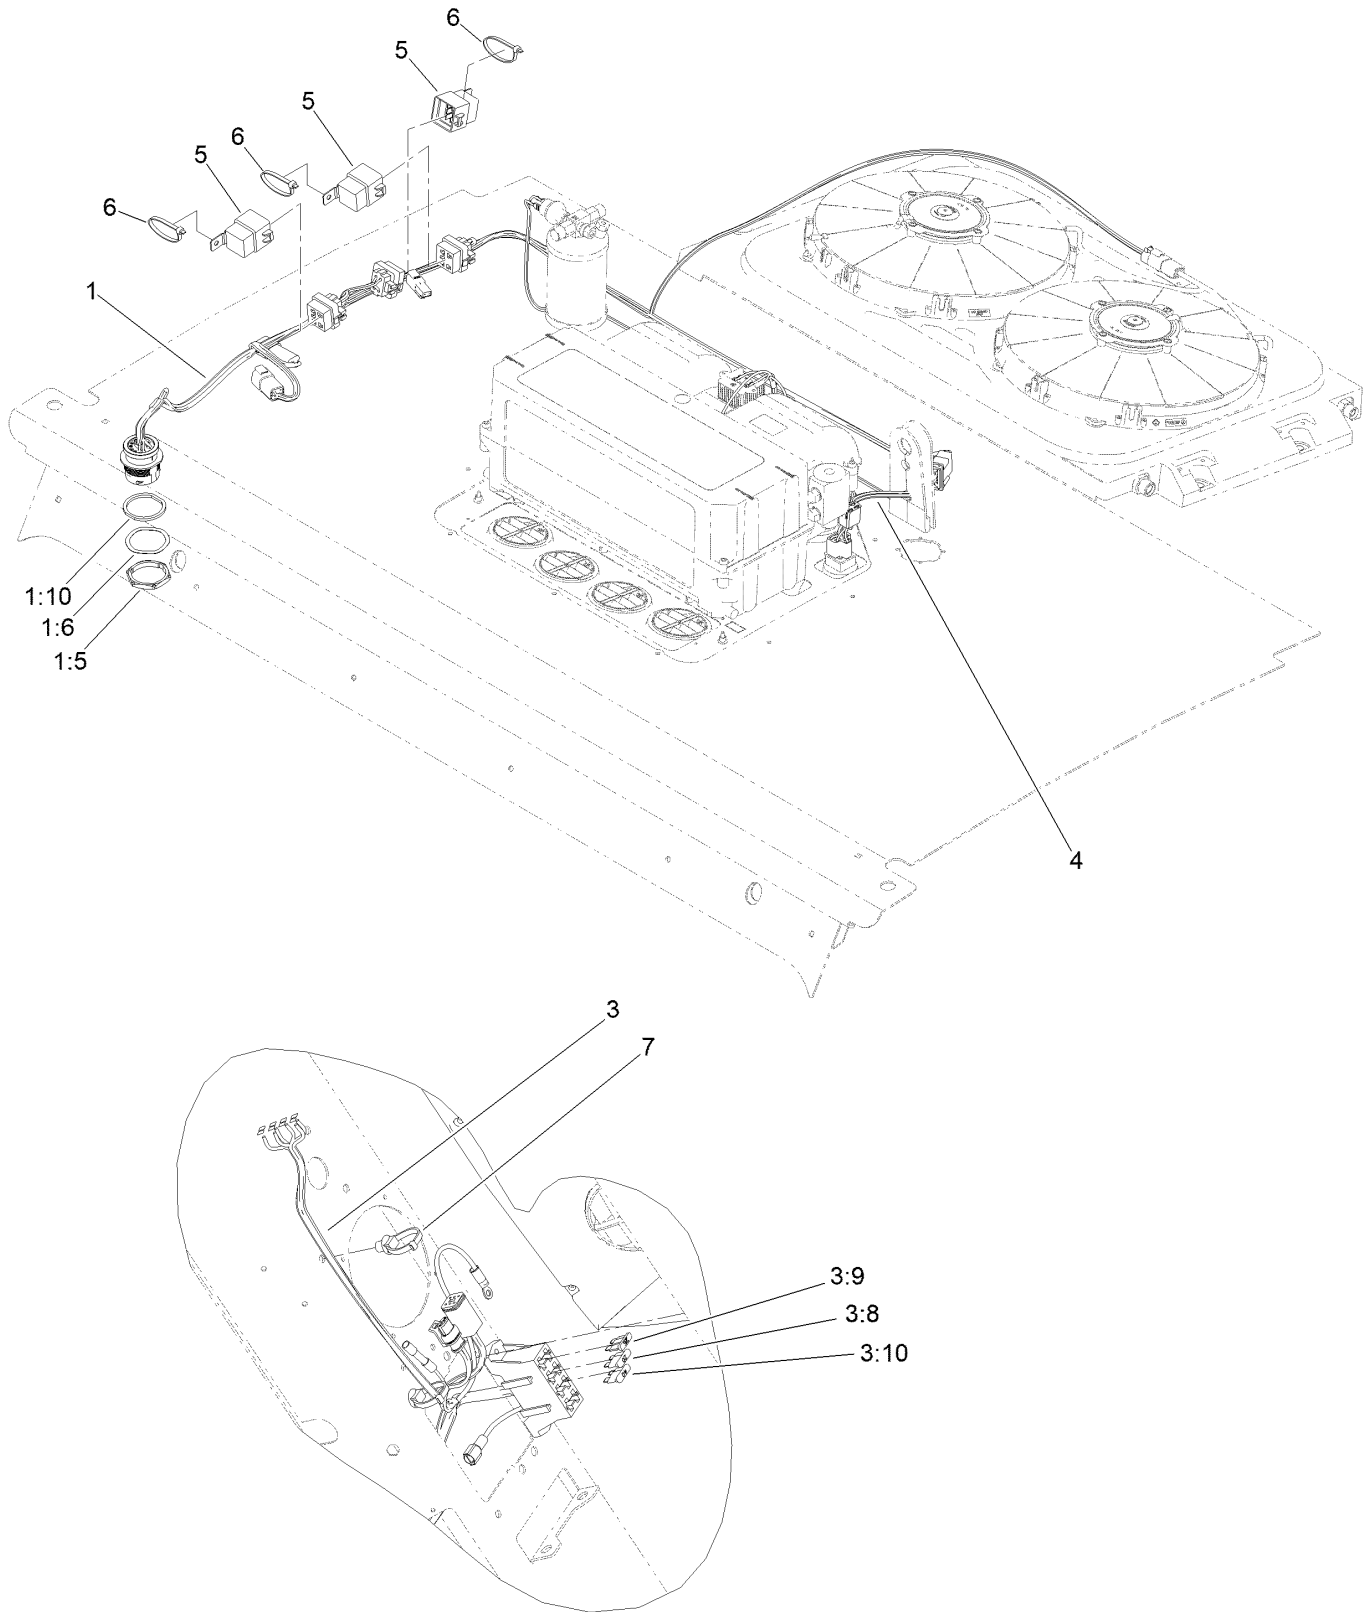

Cab Roof Insulation Assembly (continued)

<i>Ref.</i>	<i>Part Number</i>	<i>Qty.</i>	<i>Description</i>	<i>Ref.</i>	<i>Part Number</i>	<i>Qty.</i>	<i>Description</i>
1	138-2776	1	Tread-Floor, RH	8	138-3794	1	Insulation-Tunnel, Front
2	138-2777	1	Pad-Mount, Seat	9	138-2838-03	1	Bracket-Retainer, LH
3	138-2775	1	Tread-Floor, LH	10	138-2839-03	1	Bracket-Retainer, RH
4	138-3768	1	Insulation-Foam	11	138-2840	2	Foam-Pad
5	138-2946	1	Insulation-Front	12	138-2952	1	Foam-Heat Barrier
6	138-3771	2	Insulation-Side	13	138-2953	2	Foam-Heat Barrier
7	138-3767	1	Insulation-Tunnel				

Cab Roof Wire Harness Assembly