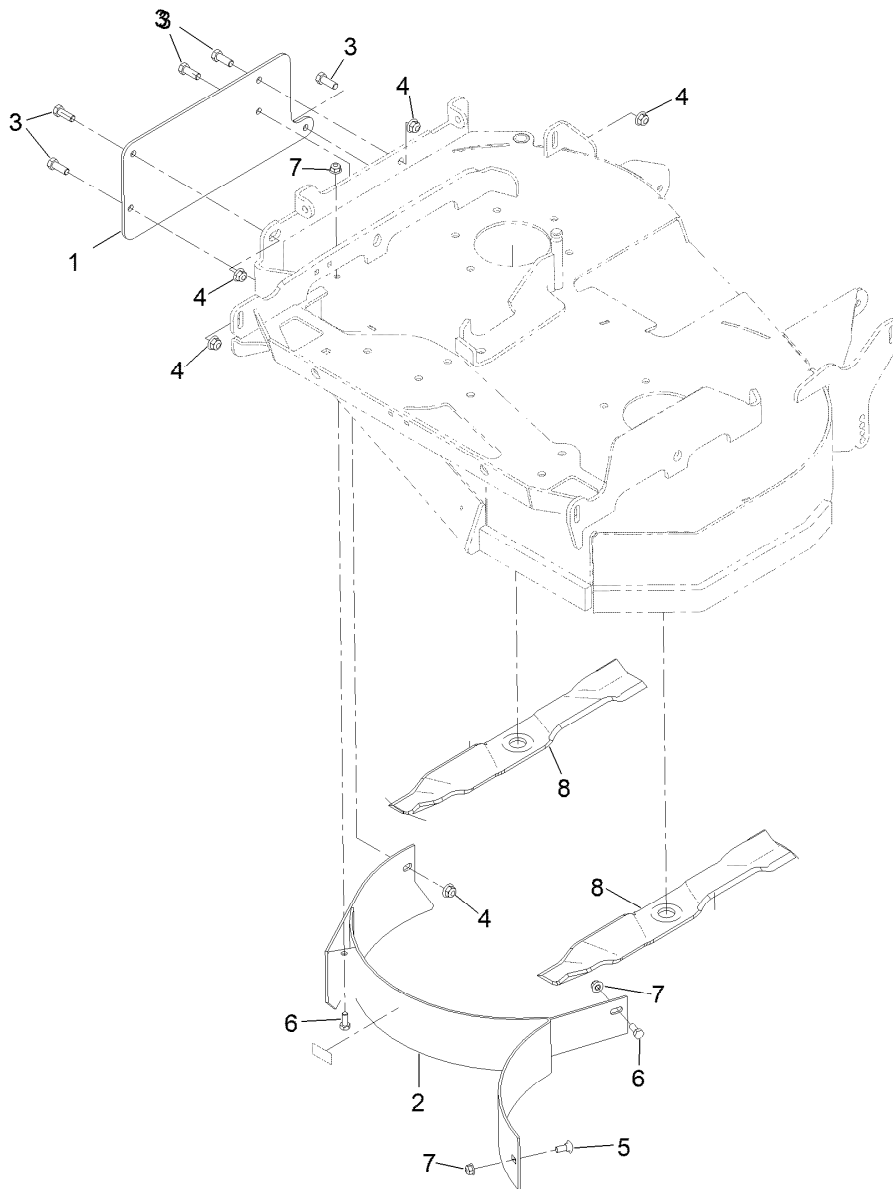

Count on it.

Parts Catalog

36in Mulch Kit

Model No. 161-6719

36 Inch Mulch Kit Assembly No 161-6719

Ref.	Part Number	Qty.	Description
1	126-0960-01	1	Plate, Mulch Cover
2	1-412176-03	1	Wld,Baffle 36 Mulch
3	323-6	5	Screw-HH
4	104-8301	5	Nut-HF, NI
5	3230-1	1	Bolt-CARR
6	322-3	2	Screw-HH
7	104-8300	3	Nut-HF, NI
8	146-3410	2	Blade, Recycler 18.0 (.94 Hole)