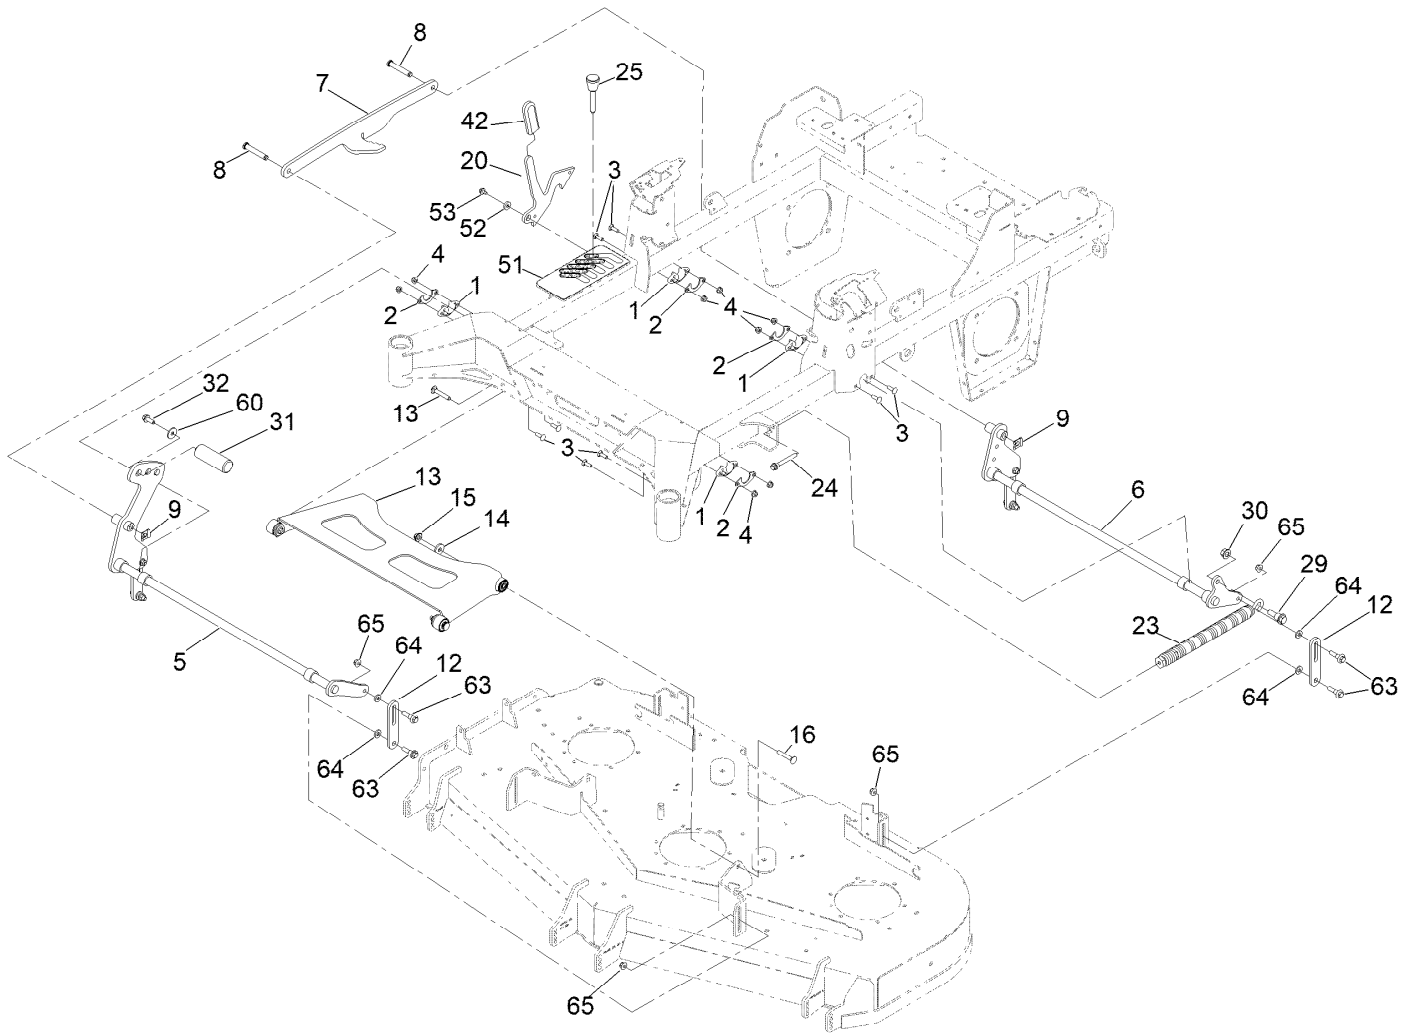

Deck Lift Assembly

Deck Lift Assembly (continued)

<i>Ref.</i>	<i>Part Number</i>	<i>Qty.</i>	<i>Description</i>	<i>Ref.</i>	<i>Part Number</i>	<i>Qty.</i>	<i>Description</i>
1	139-5872	4	Bearing-Flange	23	116-0886	1	Spring-Extension
2	116-2887	4	Gusset-Lift, Deck	24	92-7674	1	Bolt-Shoulder
3	3230-22	8	Screw-CARR	25	126-5401	1	Pin-HOC
4	104-8300	8	Nut-HF, NI	29	116-0780	1	Screw-Shoulder, HHF
5	139-8050-03	1	Front Deck Lift Shaft ASM	30	99-5107	1	Nut-Lock
6	140-4975-03	1	Shaft-Lift, Deck	31	140-4959	1	Pedal-Foot Lift
7	126-4639-03	1	Link-HOC	32	3234-42	1	Screw-HHF
8	126-9181	2	Pin-Clevis	42	132-4749	1	Grip-Lever
9	138-8491	2	Clip-Pin	51	139-6699	1	Decal-HOC
12	145-5702-03	4	Link-Lift, Deck	52	104-7658	1	Spacer
13	140-1179	1	Deck Strut W/ Bushings ASM	53	9266934	1	Screw
14	1-373034	2	Washer	60	2844	1	Washer
15	109-6658	2	Nut-Flange, NI	63	130-0742	8	Bolt-Shoulder
16	3231-7	2	Screw-CARR	64	43-0940	8	Spacer
20	145-8475-03	1	Plate-Transport Lock	65	104-8301	8	Nut-HF, NI