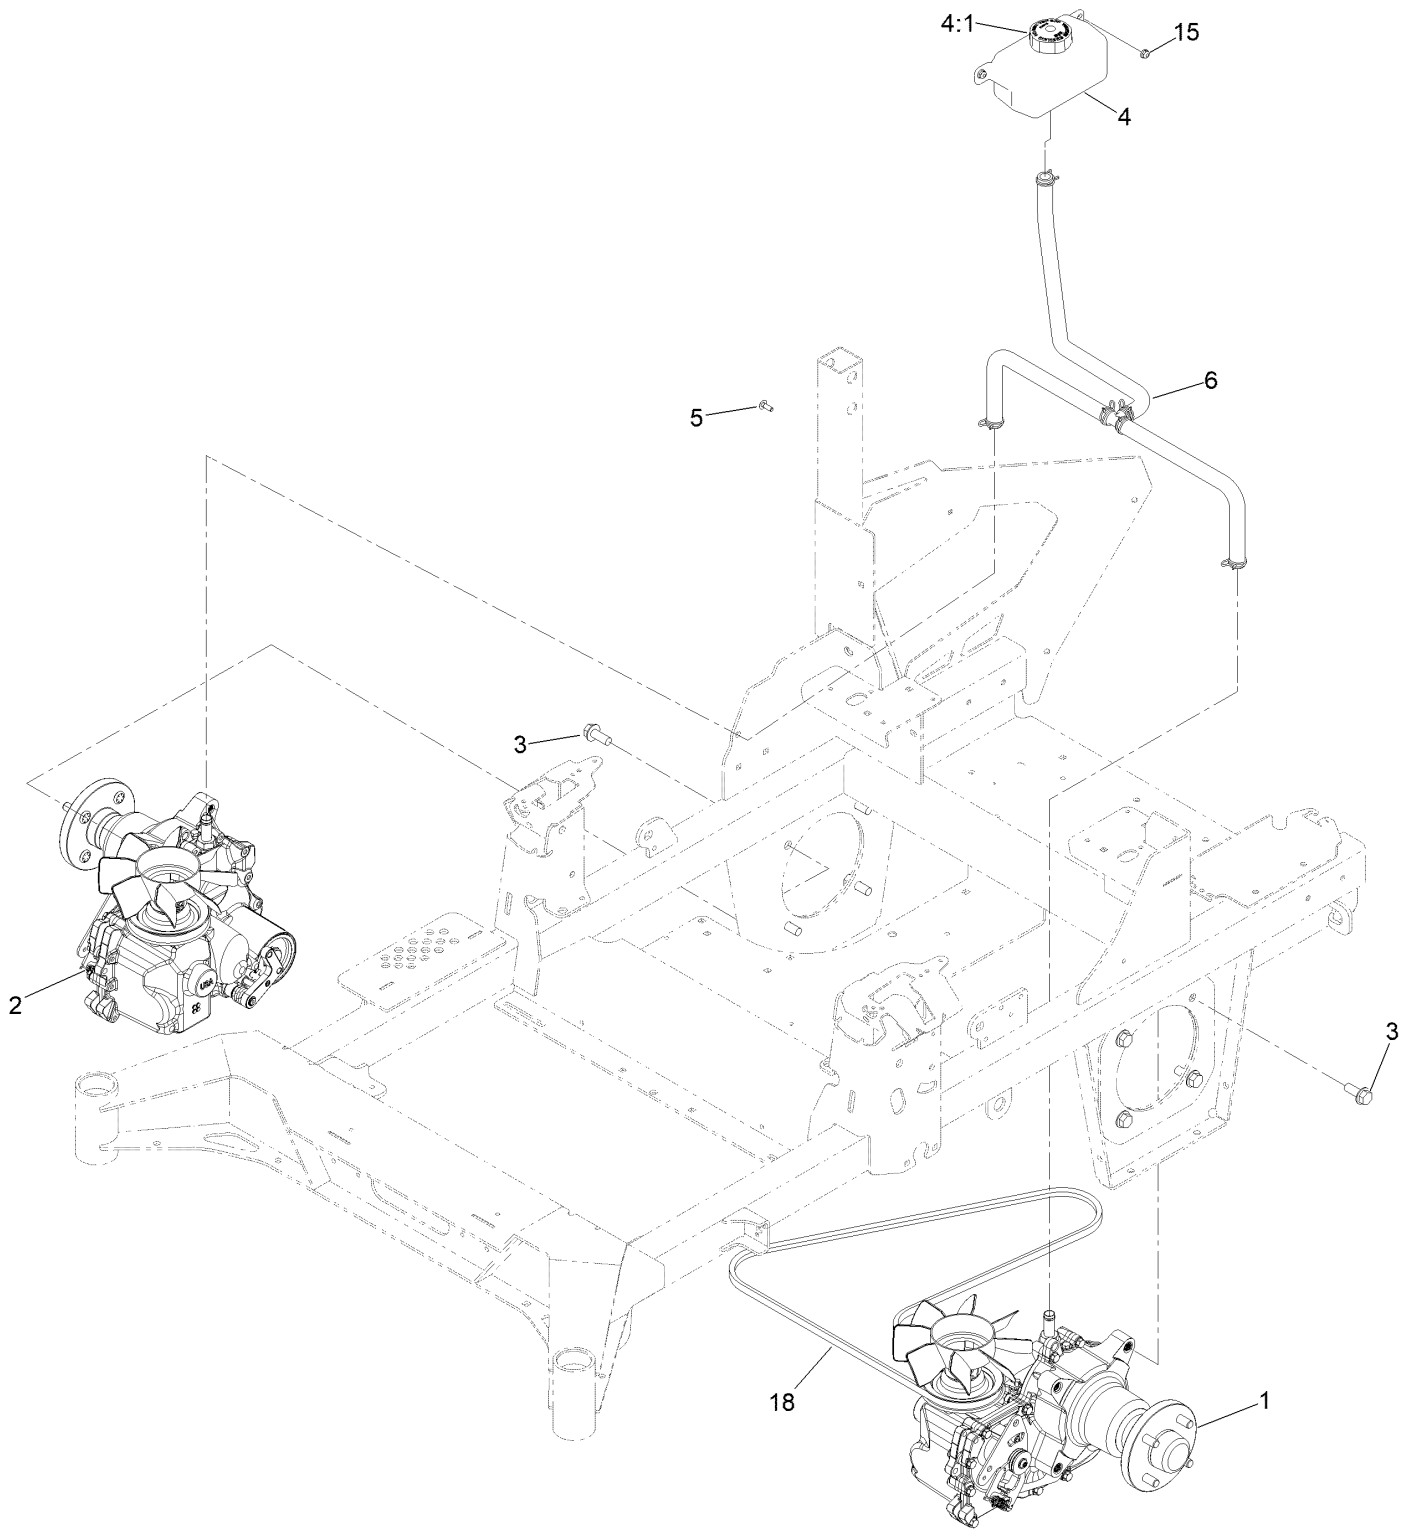

Roll-Over Protection System Assembly No. 139-8062 (continued)

<i>Ref.</i>	<i>Part Number</i>	<i>Qty.</i>	<i>Description</i>	<i>Ref.</i>	<i>Part Number</i>	<i>Qty.</i>	<i>Description</i>
1		1	Upper ROPS ASM ●	5	103-4553	2	ROPS Fold Pin ASM
1:2	107-3069	1	Decal-Warning	6	99-5107	6	Nut-Lock
2		1	RH Lower ROPS ASM ●	7	109-5337	2	Bumper-ROPS
3		1	LH Lower ROPS ASM ●	8	109-9505	4	Washer-Spring
4	126-9209	2	Bolt-Shoulder	9	325-13	4	Screw-HH

● Not serviced separately

Hydraulic Drive Assembly