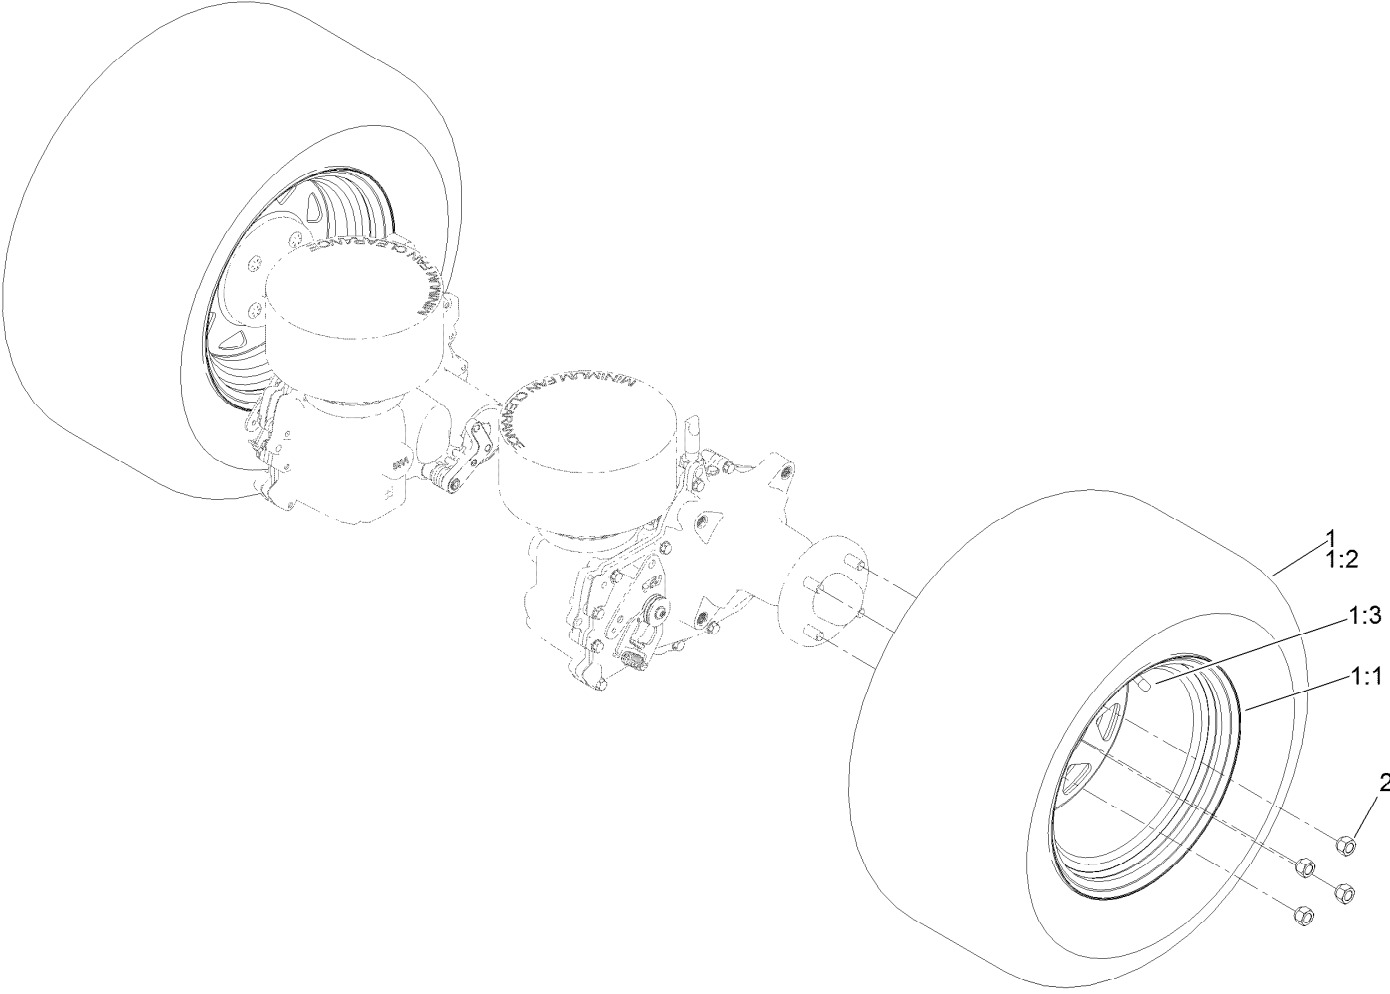

Rear Wheel Assembly