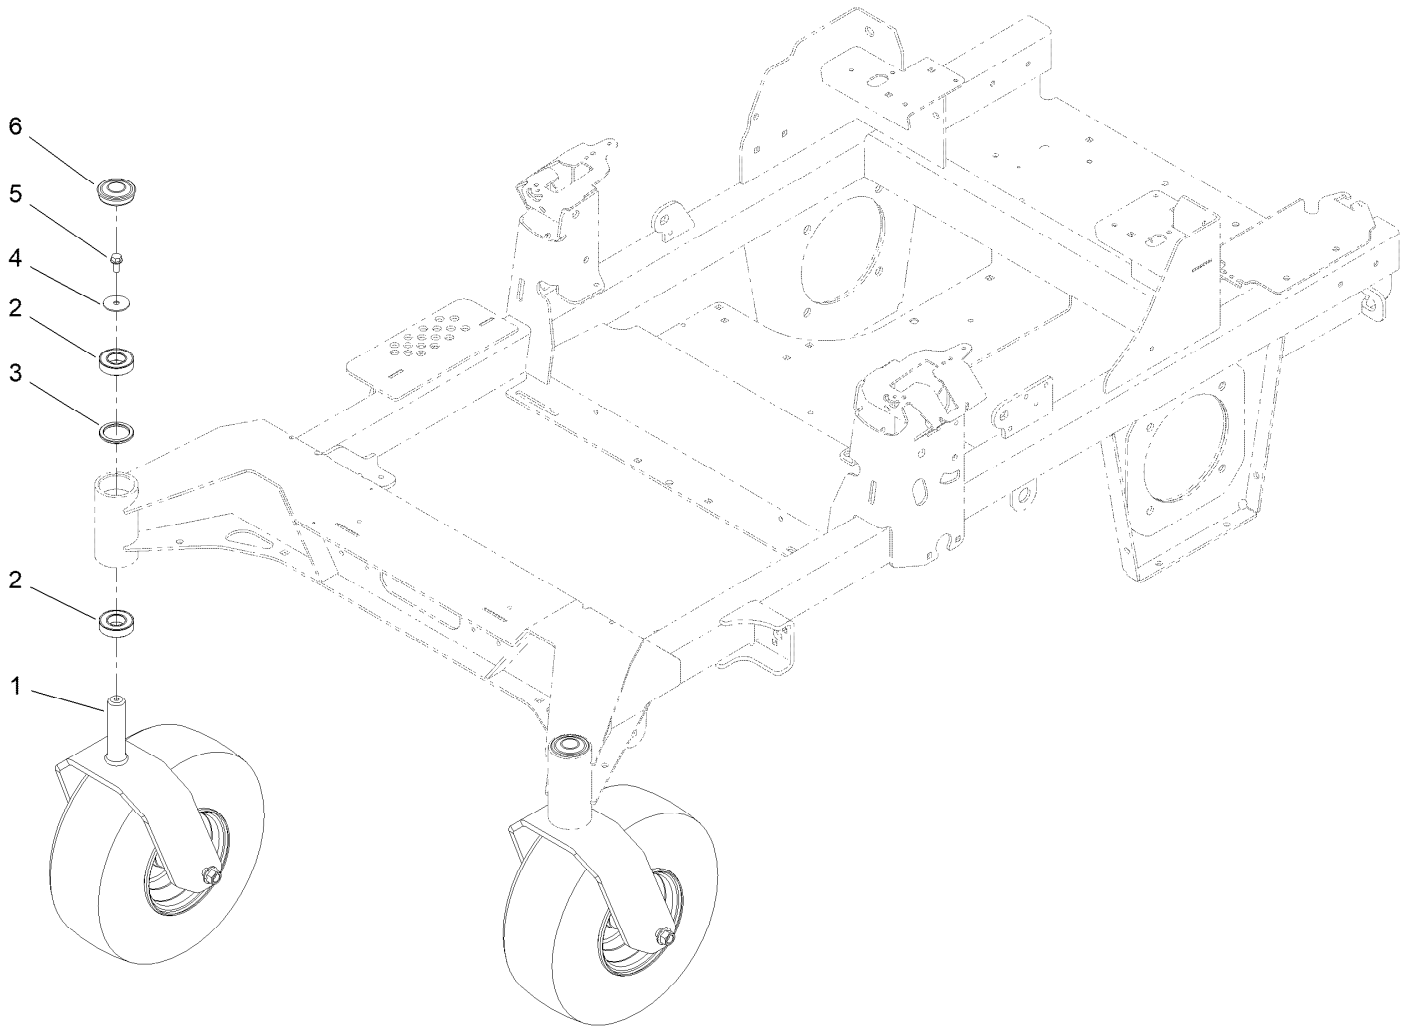

Left and Right Control Arm Assembly (continued)

<i>Ref.</i>	<i>Part Number</i>	<i>Qty.</i>	<i>Description</i>	<i>Ref.</i>	<i>Part Number</i>	<i>Qty.</i>	<i>Description</i>
1	126-3773	1	Control Arm ASM	6	117-1198	1	Bolt-Pivot
1:2	126-8909	2	Bushing	7	3256-24	1	Washer-Plain
1:3	1-413152	2	Bushing-Sleeve	8	32152-2	1	Nut-Lock, Cone
2	126-7296	1	Washer-Friction	9	126-5434	1	Swivel
3	126-8182	1	Arm-Control	10	140-4949	1	Link-Control
4	117-1240	1	Washer	11	126-8195	1	Spring-Return, Neutral
5	119-8925	1	Washer-Belleville	12	104-8300	2	Nut-HF, NI

Caster Wheel Assembly