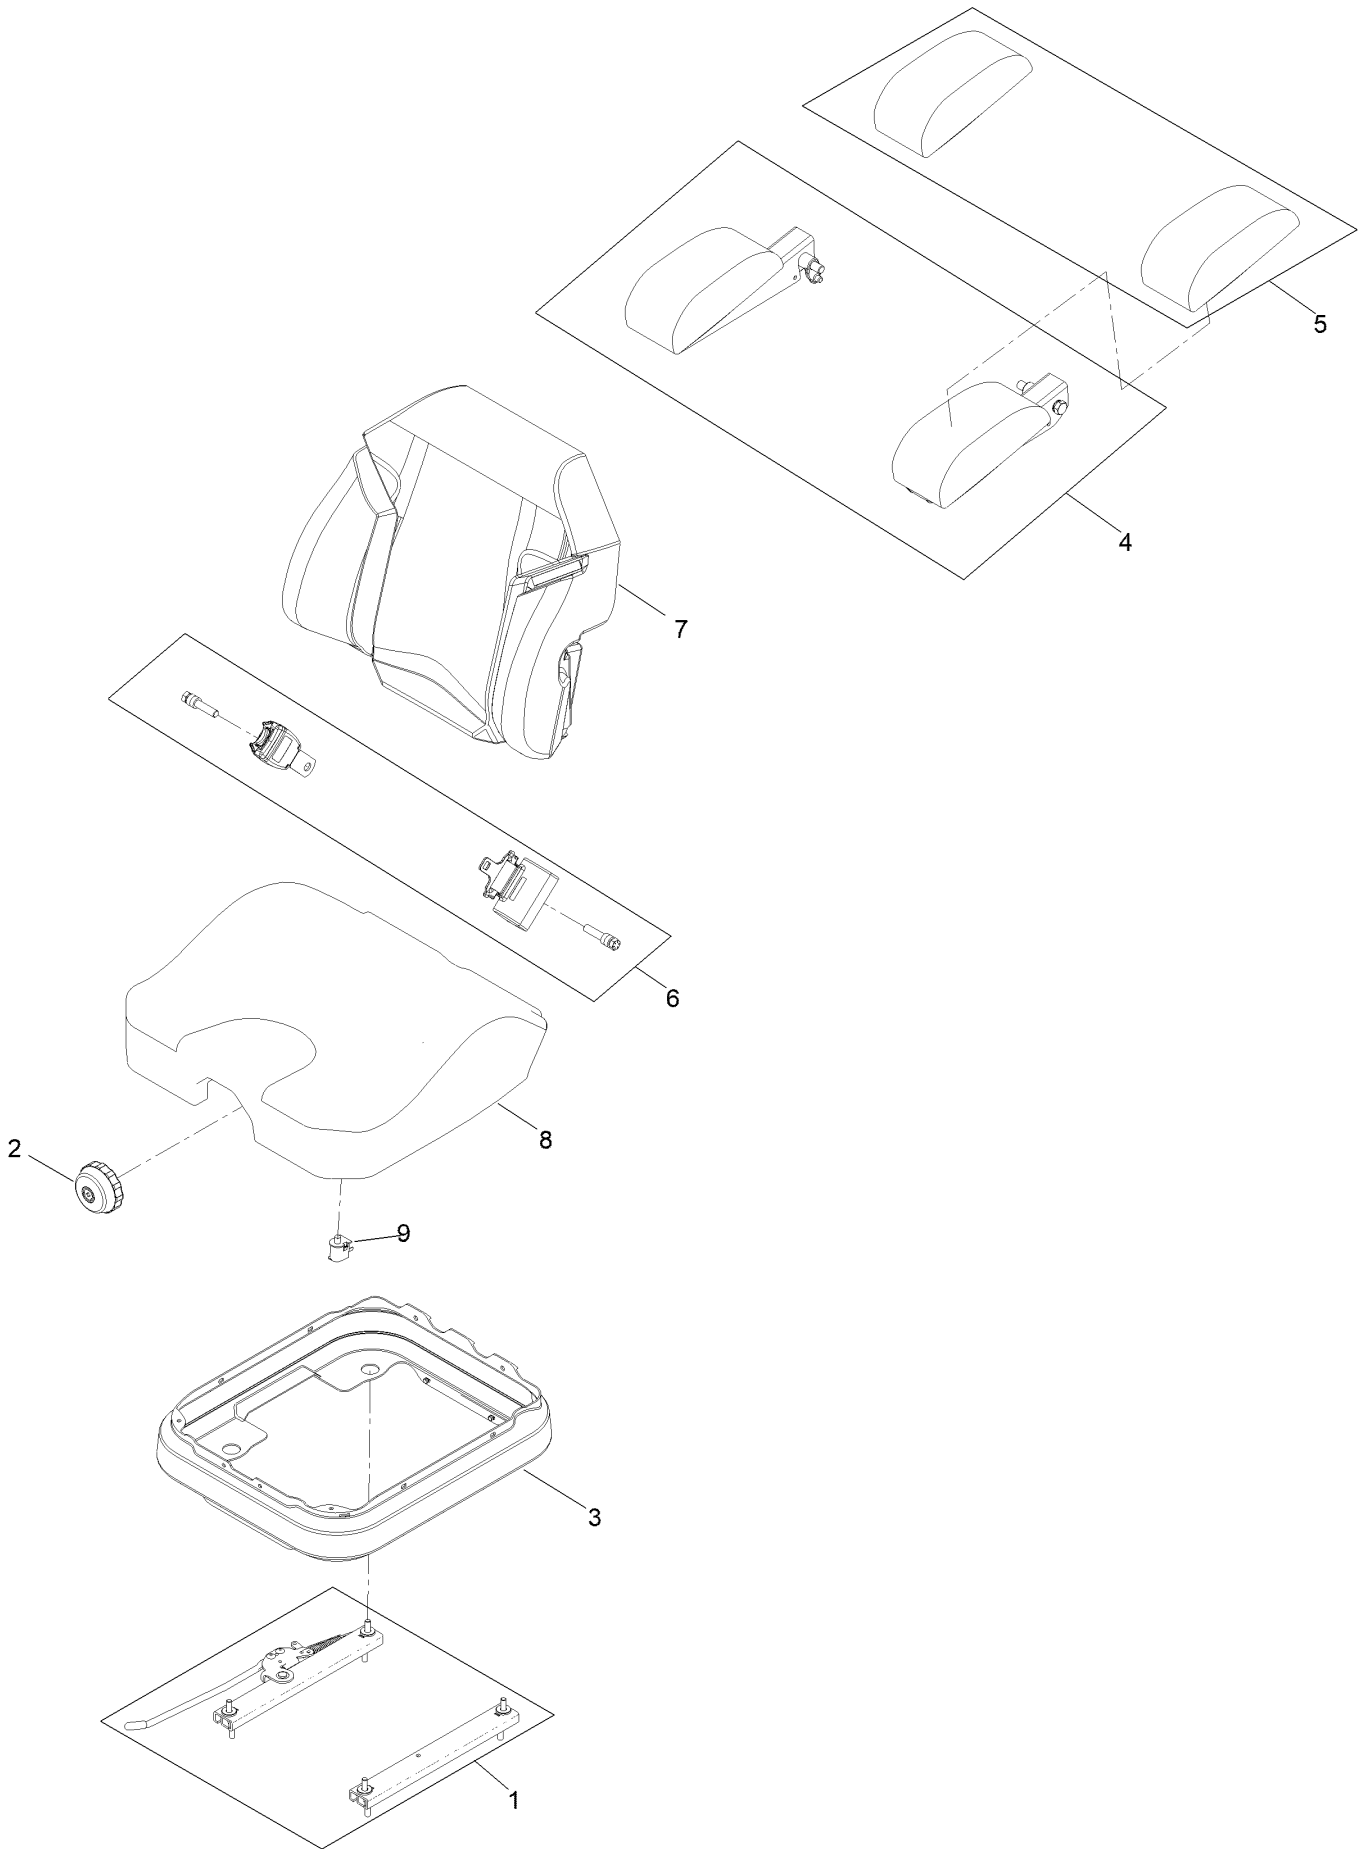

Seat Mount Assembly (continued)

<i>Ref.</i>	<i>Part Number</i>	<i>Qty.</i>	<i>Description</i>	<i>Ref.</i>	<i>Part Number</i>	<i>Qty.</i>	<i>Description</i>
1	140-1165-03	1	Pan-Seat [black]	14	5-0652	4	Spacer
4	104-8300	6	Nut-HF, NI	15	144-2632	1	Seat ASM-Suspension
5	144-2669	1	Decal-Service Aid	16	109-9233	1	Bumper-Push-In, Rubber
7	147-2436-03	1	Plate-Tank Retainer, Rear	17	147-4987-03	1	Plate-Tank Retainer, Front
8	3230-23	2	Bolt-CARR	18	130-0733	2	Pad-Rubber
10	138-9753	6	Screw	19	147-4954-01	1	Plate-Backer
12	135-0505	4	Bumper-Seat	20	130-8451	2	Rivet-Trifold
13	1-543286	1	Grommet				

Seat Assembly No. 144-2632