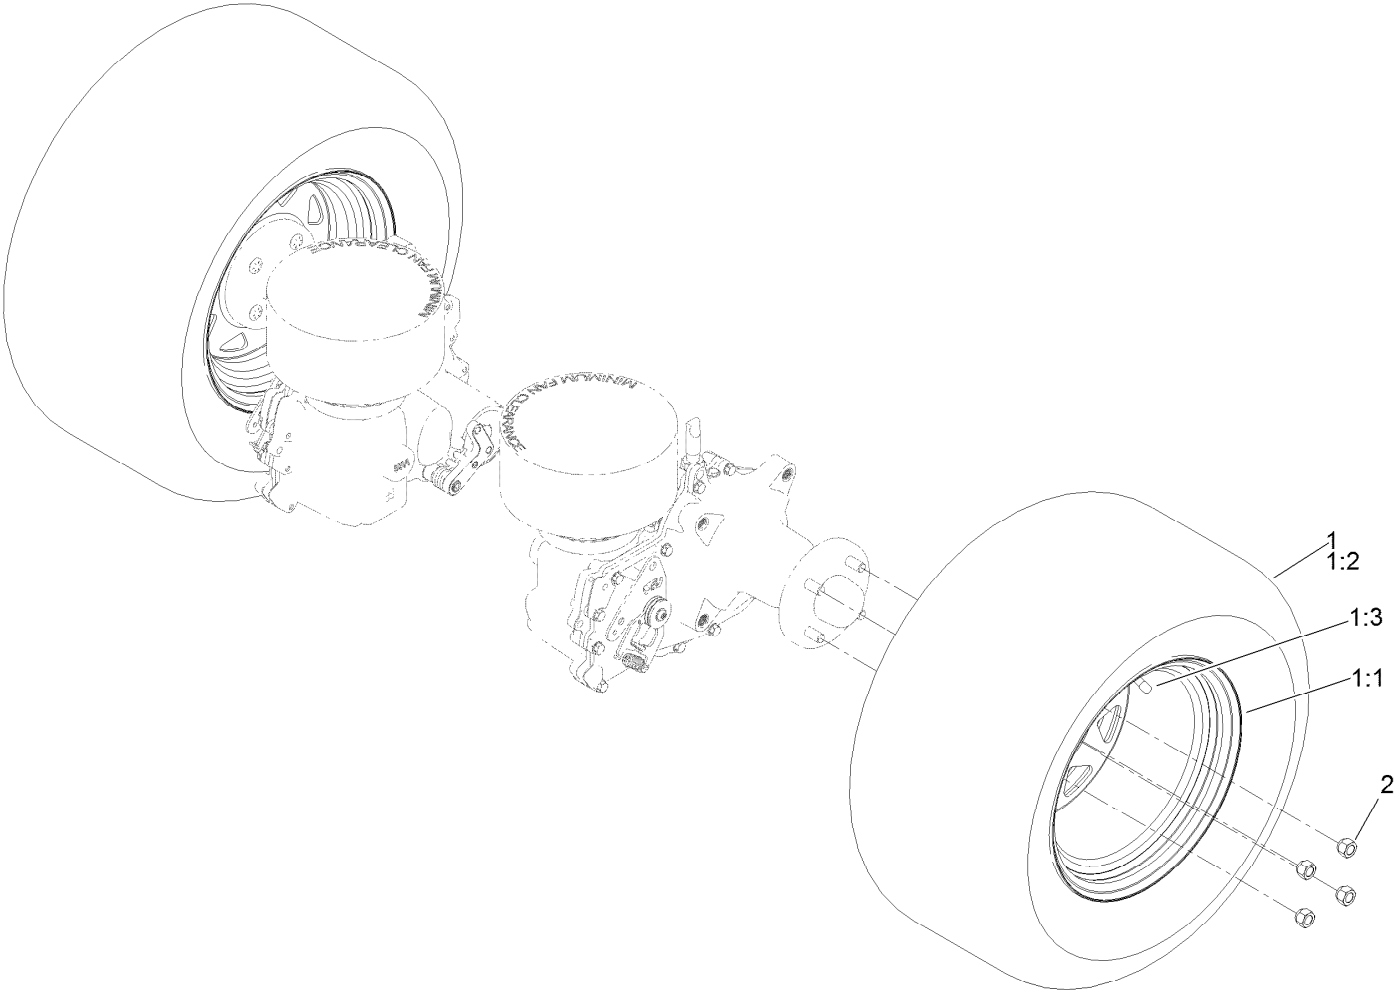

Rear Wheel Assembly