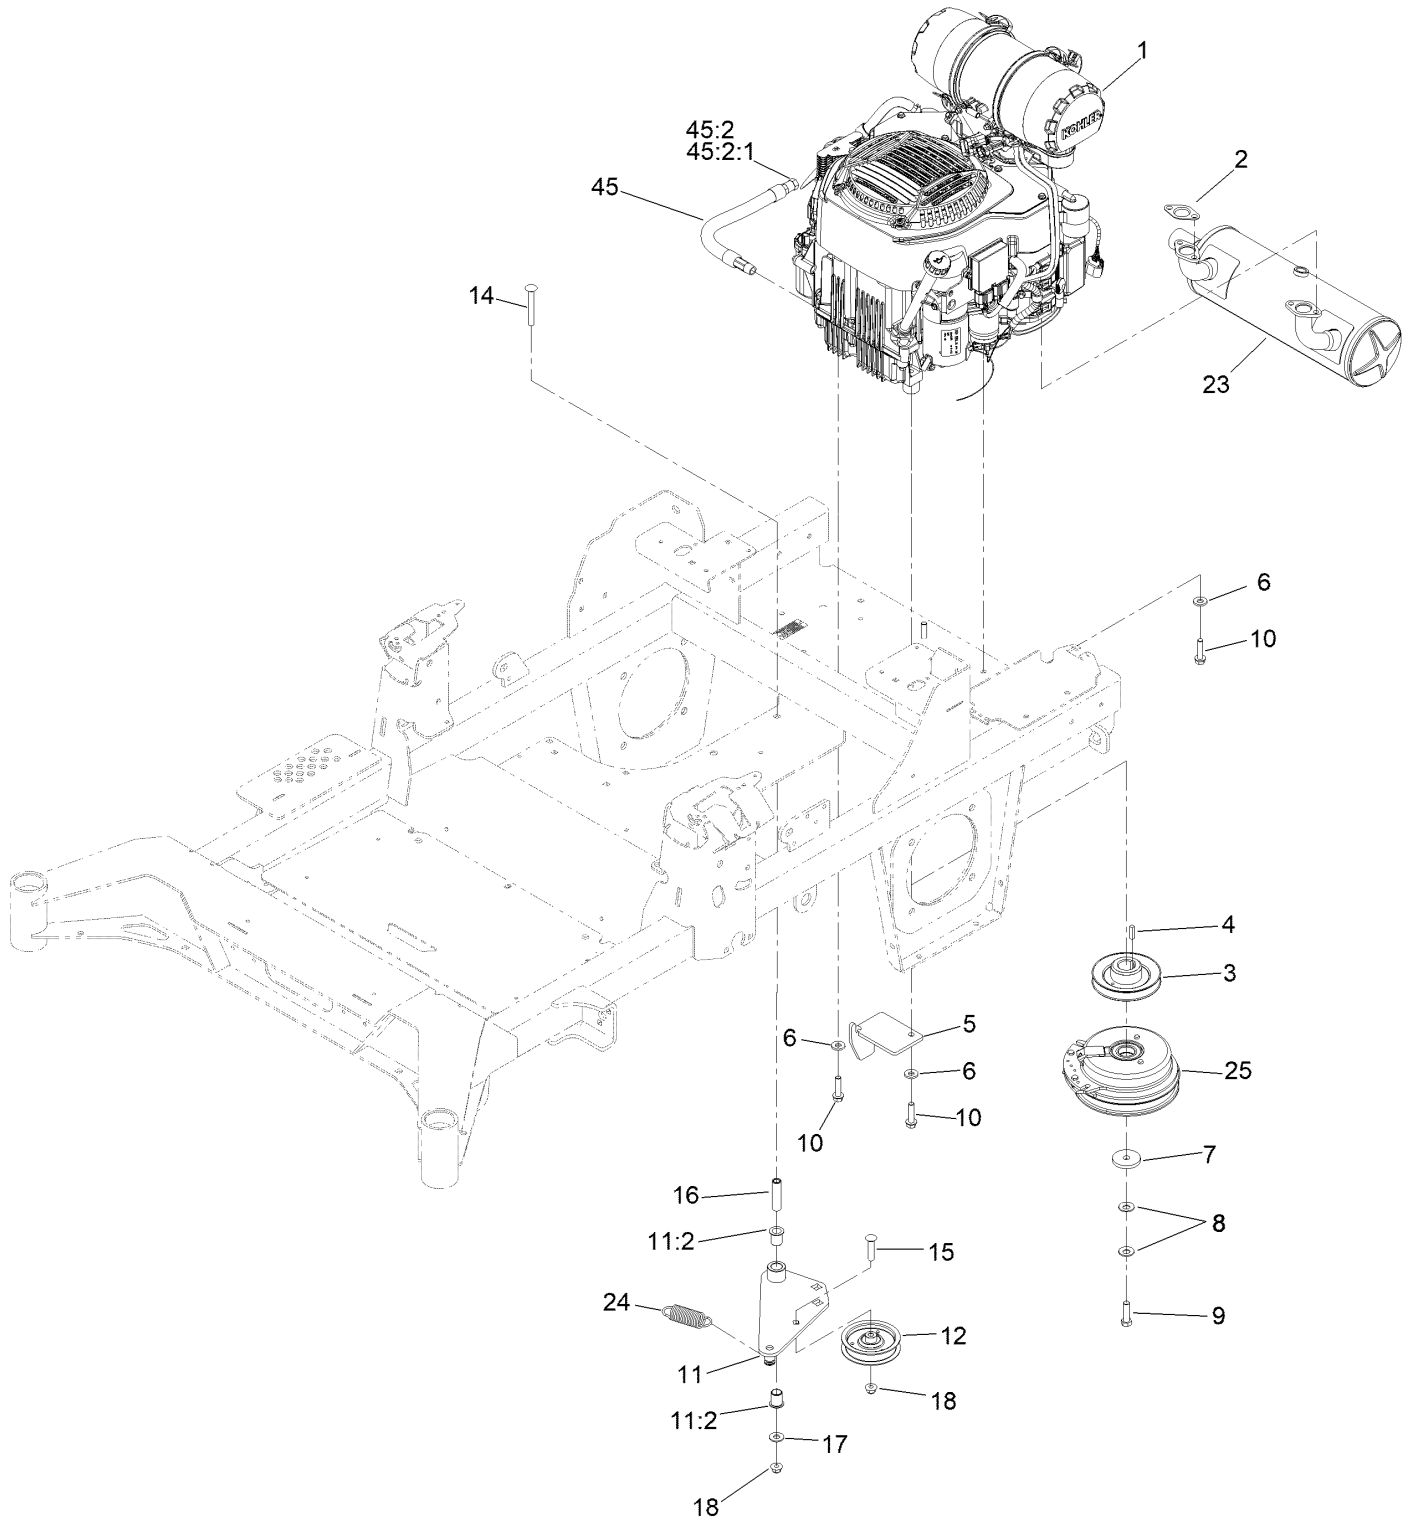

Engine, Clutch and Muffler Assembly

Engine, Clutch and Muffler Assembly (continued)

<i>Ref.</i>	<i>Part Number</i>	<i>Qty.</i>	<i>Description</i>	<i>Ref.</i>	<i>Part Number</i>	<i>Qty.</i>	<i>Description</i>
1	140-8001	1	Engine-Kohler ■	12	140-4964	1	Pulley-Idler, Flat
2	110-6697	2	Gasket-Exhaust	14	3231-42	1	Screw-CARR
3	139-6702	1	Sheave, W/Hub	15	3231-29	1	Screw-CARR
4	1-807259	1	Key	16	139-6690	1	Bushing, Idler Pivot
5	140-1190	1	Anchor-Clutch	17	3256-4	1	Washer-Flat
6	98-5975	4	Washer-Belleville	18	104-8301	2	Nut-HF, NI
7	109-6919	1	Washer-Plain	23	140-7995	1	Muffler-Kohler EFI
8	1-603610	2	Washer-Spring	24	1-653331	1	Spring-Idler
9	109-9761	1	Screw-HH	25	116-1604	1	Clutch
10	32144-102	4	Screw-HWH	45	116-5316	1	Oil Drain Hose ASM
11	144-2671	1	Idler Arm ASM	45:2	353-508	1	Plug-HH ●
11:2	138-2573	2	Bushing-Flange	45:2:1	237-42	1	O-Ring

● Torque to 24-26 ft-lb

■ Obtain parts from www.kohlerplus.com