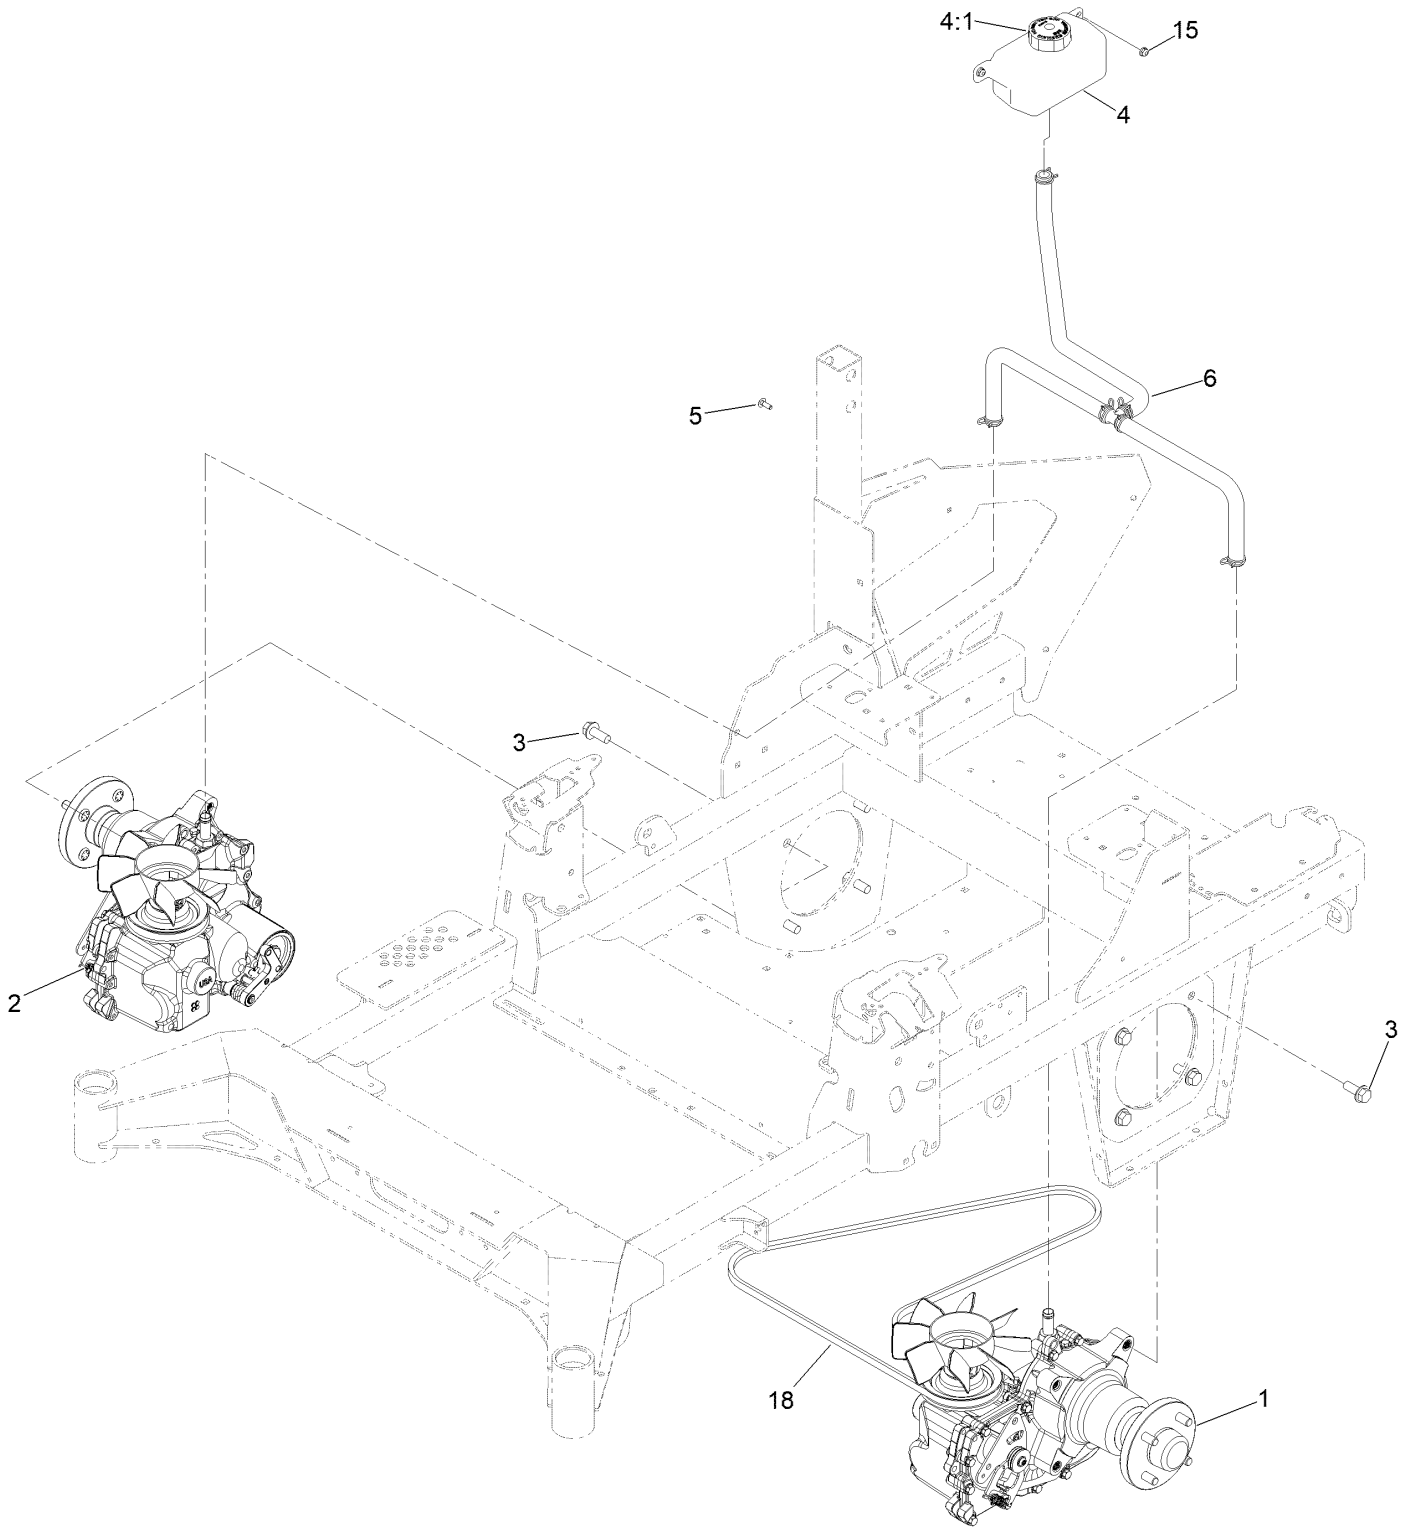

Roll-Over Protection System Assembly No. 139-8062 (continued)

<i>Ref.</i>	<i>Part Number</i>	<i>Qty.</i>	<i>Description</i>	<i>Ref.</i>	<i>Part Number</i>	<i>Qty.</i>	<i>Description</i>
1		1	Upper ROPS ASM ●	5	103-4553	2	ROPS Fold Pin ASM
1:2	107-3069	1	Decal-Warning	6	99-5107	6	Nut-Lock
2		1	RH Lower ROPS ASM ●	7	109-5337	2	Bumper-ROPS
3		1	LH Lower ROPS ASM ●	8	109-9505	4	Washer-Spring
4	126-9209	2	Bolt-Shoulder	9	325-13	4	Screw-HH

● Not serviced separately

Hydraulic Drive Assembly