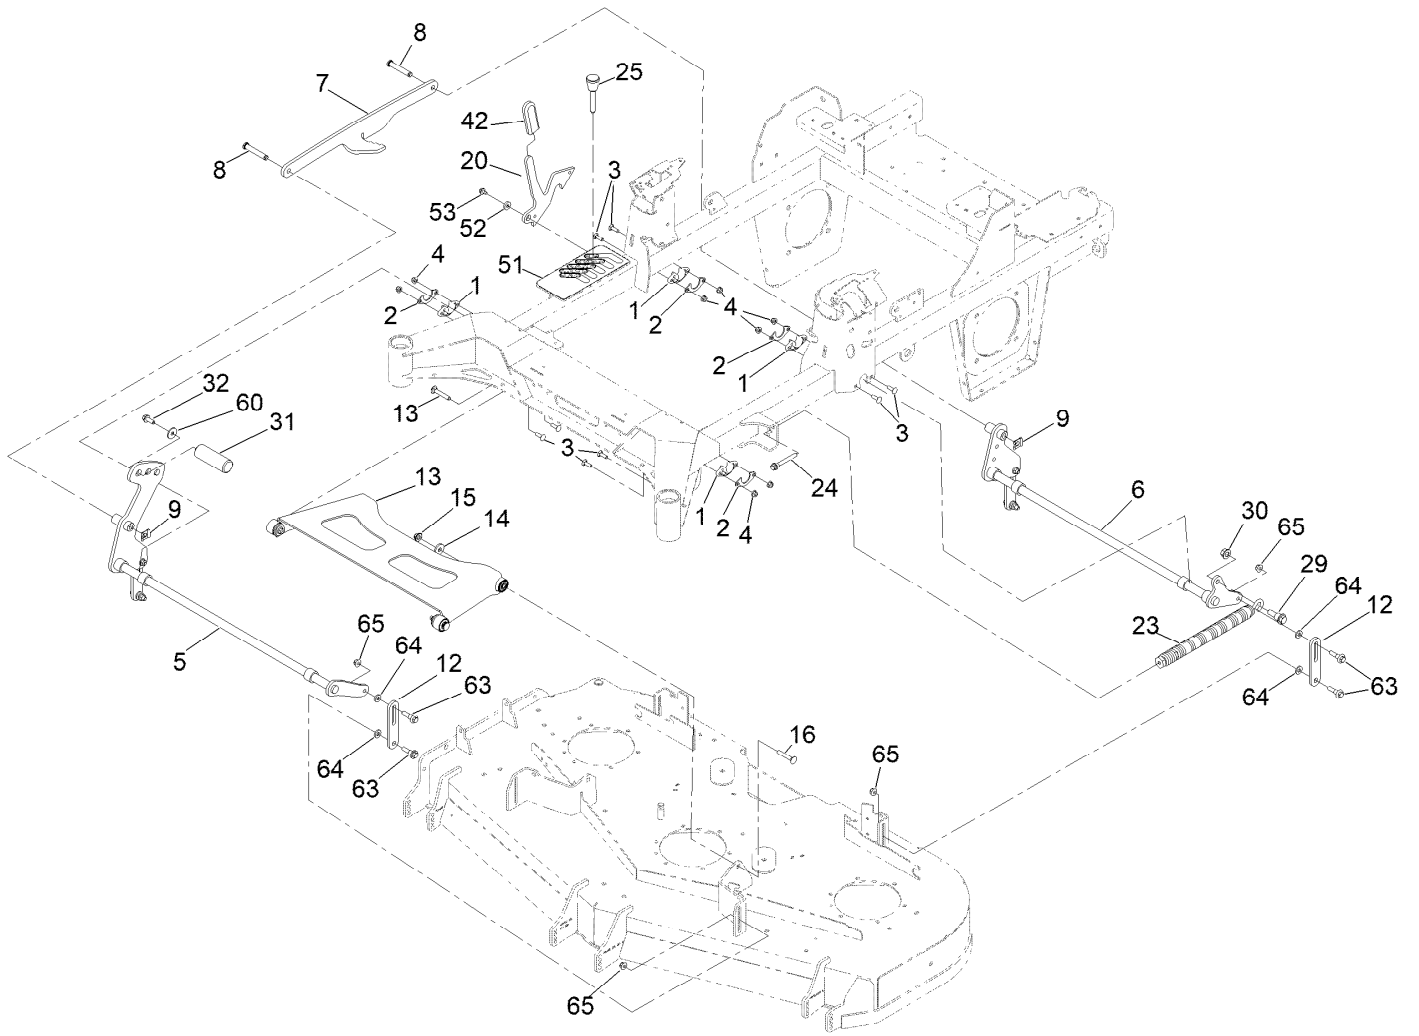

Deck Lift Assembly

Deck Lift Assembly (continued)

<i>Ref.</i>	<i>Part Number</i>	<i>Qty.</i>	<i>Description</i>	<i>Ref.</i>	<i>Part Number</i>	<i>Qty.</i>	<i>Description</i>
1	139-5872	4	Bearing-Flange	23	116-0886	1	Spring-Extension
2	116-2887	4	Gusset-Lift, Deck	24	92-7674	1	Bolt-Shoulder
3	3230-22	8	Screw-CARR	25	126-5401	1	Pin-HOC
4	104-8300	8	Nut-HF, NI	29	116-0780	1	Screw-Shoulder, HHF
5	139-8050-03	1	Front Deck Lift Shaft ASM	30	99-5107	1	Nut-Lock
6	140-4975-03	1	Shaft-Lift, Deck	31	140-4959	1	Pedal-Foot Lift
7	126-4639-03	1	Link-HOC	32	3234-42	1	Screw-HHF
8	126-9181	2	Pin-Clevis	42	132-4749	1	Grip-Lever
9	138-8491	2	Clip-Pin	51	139-6699	1	Decal-HOC
12	145-5702-03	4	Link-Lift, Deck	52	104-7658	1	Spacer
13	140-1179	1	Deck Strut W/ Bushings ASM	53	9266934	1	Screw
14	1-373034	2	Washer	60	2844	1	Washer
15	109-6658	2	Nut-Flange, NI	63	130-0742	8	Bolt-Shoulder
16	3231-7	2	Screw-CARR	64	43-0940	8	Spacer
20	145-8475-03	1	Plate-Transport Lock	65	104-8301	8	Nut-HF, NI