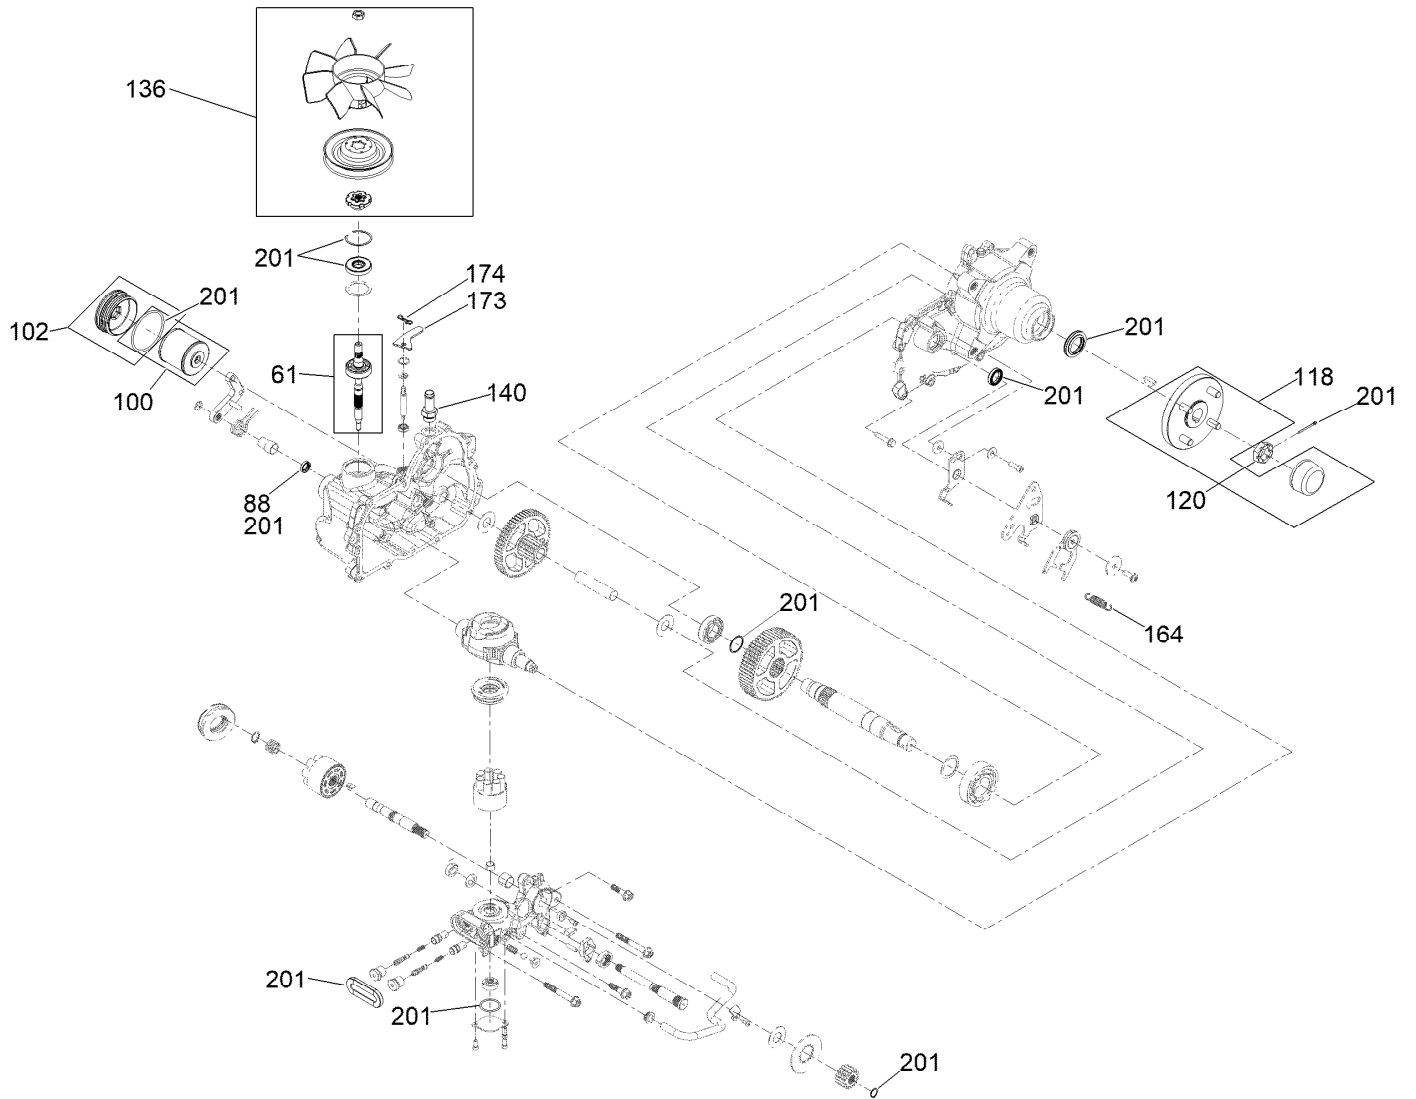

Hydraulic Drive Assembly (continued)

<i>Ref.</i>	<i>Part Number</i>	<i>Qty.</i>	<i>Description</i>	<i>Ref.</i>	<i>Part Number</i>	<i>Qty.</i>	<i>Description</i>
1	145-3696	1	LH Transaxle ASM W/Arm	5	3229-28	2	Screw-CARR
2	145-3695	1	RH Transaxle ASM W/Arm	6	140-1225	1	ASM-Hose, Hydraulic
3	3234-38	8	Screw-HHF	15	104-7201	2	Nut-HF, NI
4	119-9908	1	Hydraulic Reservoir ASM	18	140-7994	1	Belt-V
4:1	109-3320	1	Cap-Reservoir, HYD				

LH Transaxle Assembly No. 145-3696