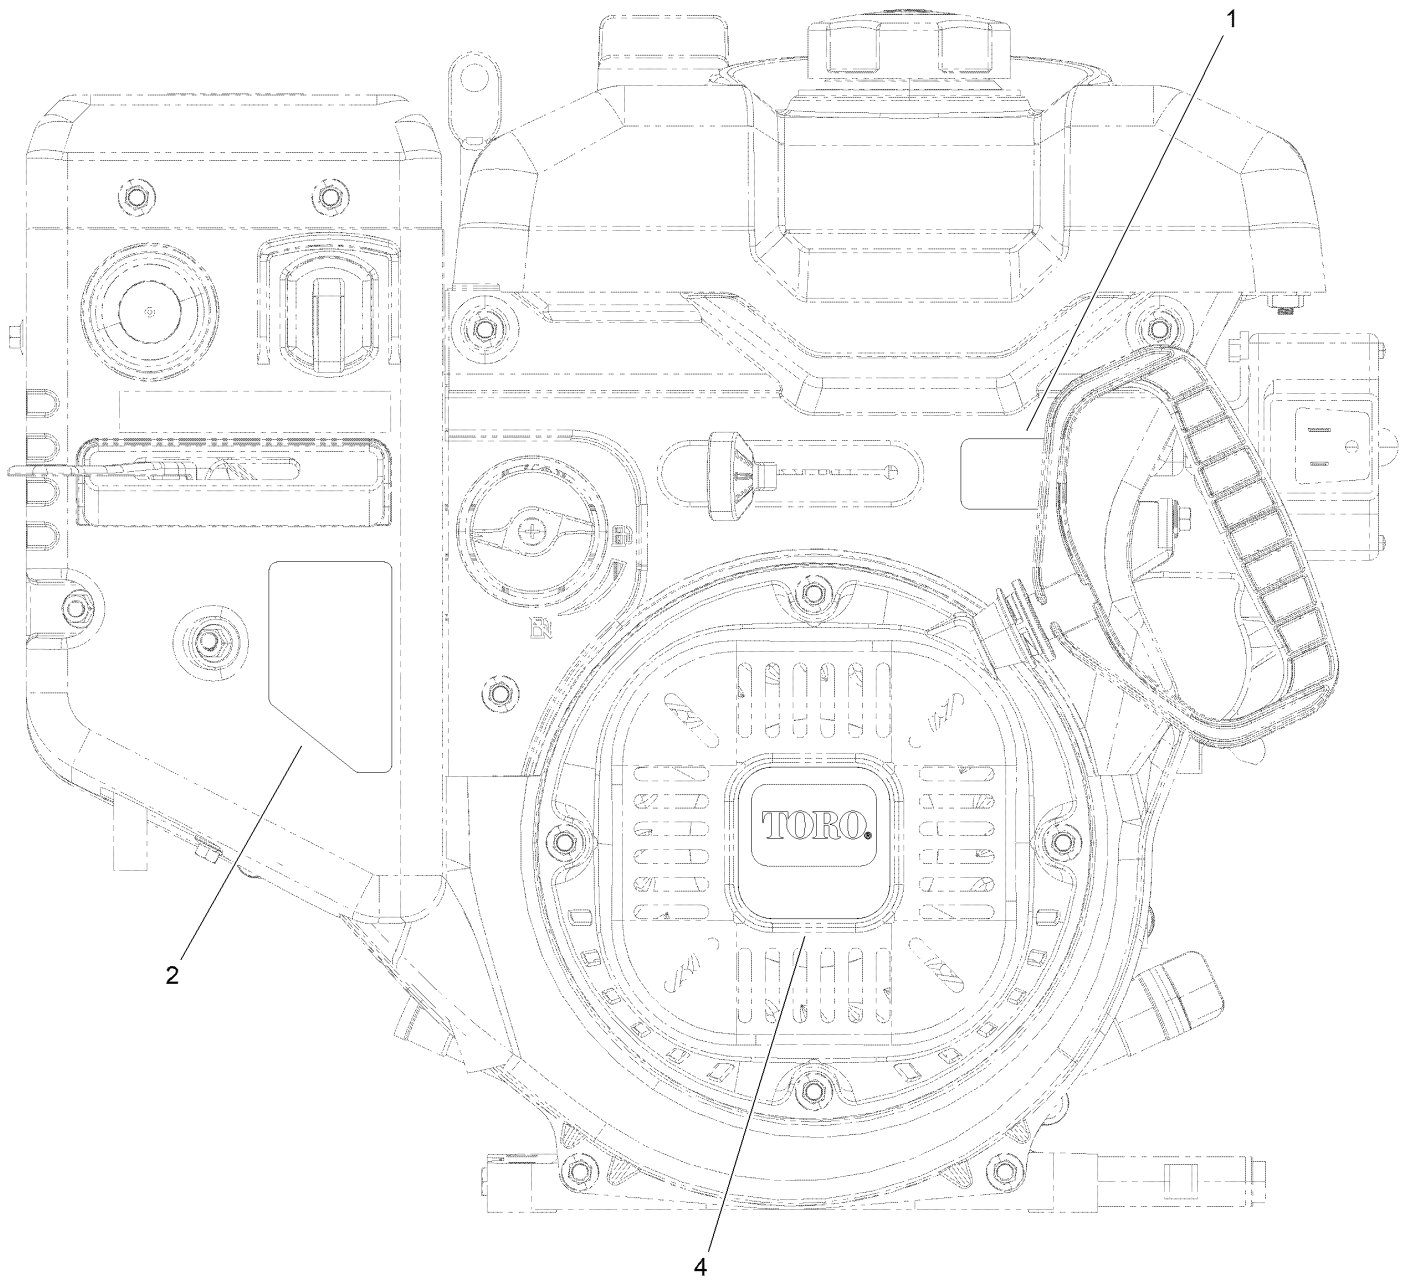

Engine Decal Assembly

Engine Decal Assembly (continued)

<i>Ref.</i>	<i>Part Number</i>	<i>Qty.</i>	<i>Description</i>
1	125-1102	1	Decal-Throttle
2	120-9805	1	Decal-Control, Engine
4	120-9810	1	Decal-Recoil