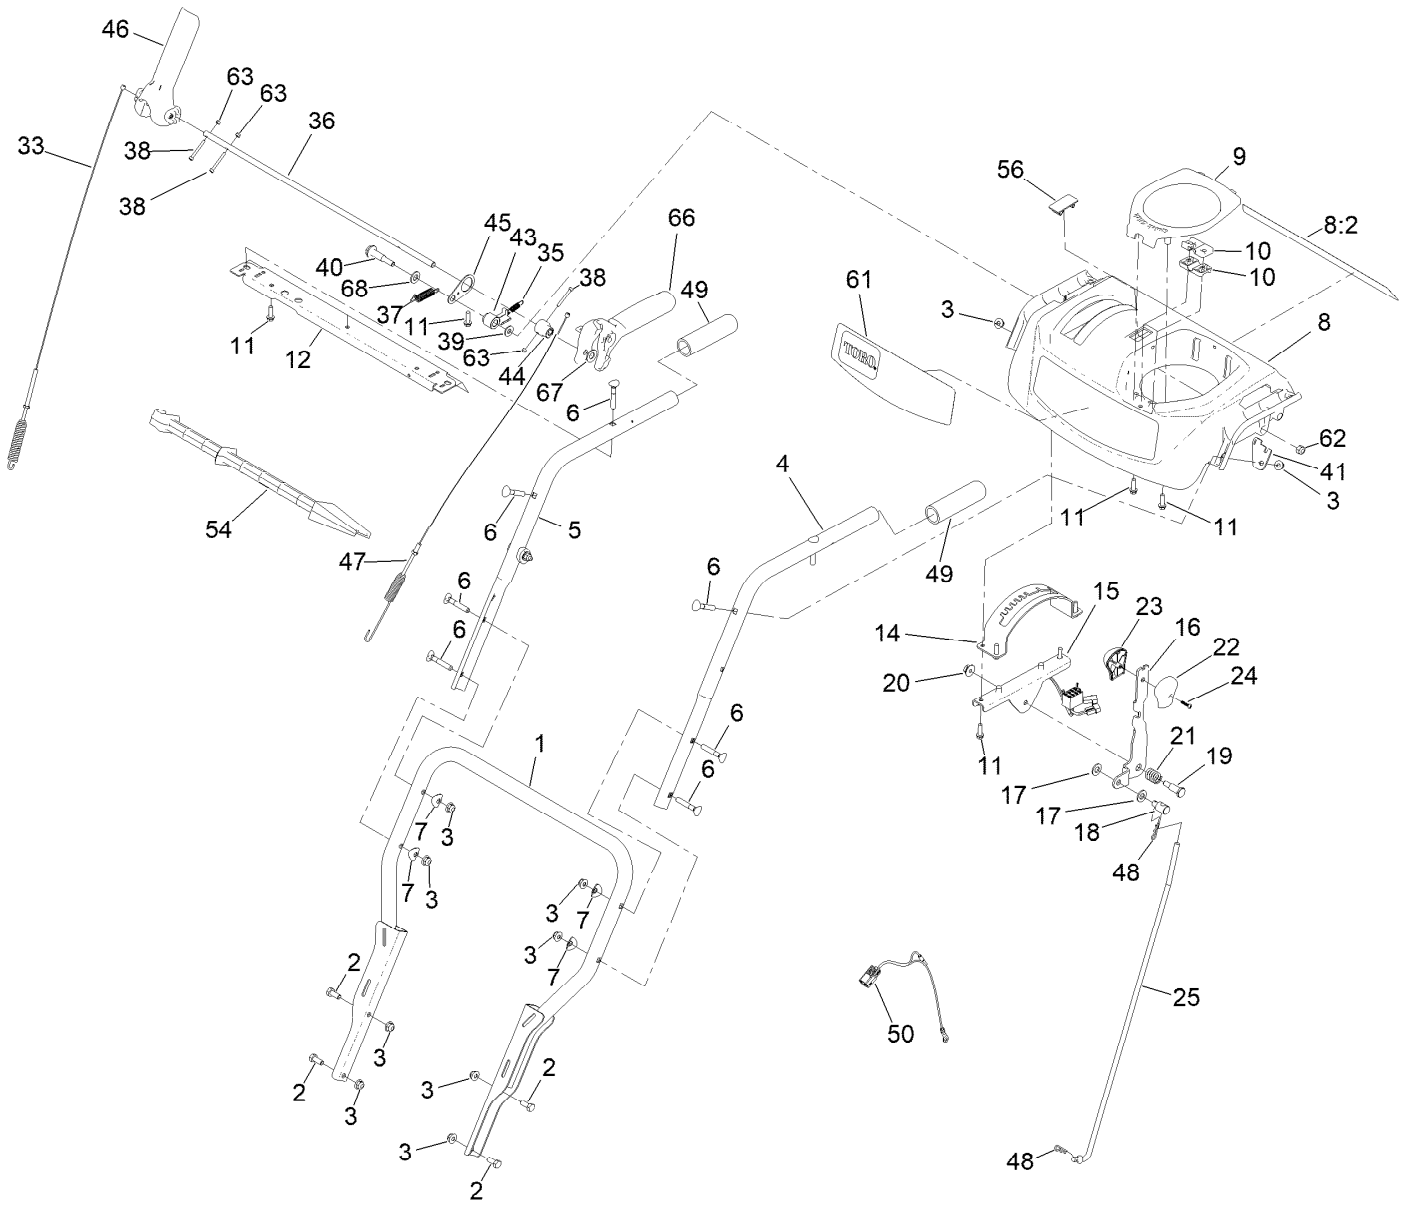

Handle Assembly

Handle Assembly (continued)

<i>Ref.</i>	<i>Part Number</i>	<i>Qty.</i>	<i>Description</i>	<i>Ref.</i>	<i>Part Number</i>	<i>Qty.</i>	<i>Description</i>
1	136-6682-03	1	Lower Handle ASM	33	161-0973	1	Cable-Auger
2	137-3052	4	Screw-HH	35	136-7161	1	Spring-Lockout, Handle
3	138-8401	12	Nut-HF	36	144-1343	1	Rod-Lockout
4	137-6206-03	1	Handle-Upper, LH	37	136-7162	1	Spring-Return, Lever
5	137-6207-03	1	Handle-Upper, RH	38	145-0660	3	Screw-HSH,Spl
6	137-3107	8	Screw-Handle	39	98-3499	1	Washer-Flat
7	137-3009	4	Washer-Cup	40	145-0687	1	Screw-Shoulder
8	145-0665	1	Control Panel Assembly	41	144-1345	1	Plate-Spring
8:2	137-6249	1	Decal-Safety	43	144-1342	1	Latch, Lockout
9	137-6178	1	Cover-Quickstick	44	144-1341	1	Cam-Lockout
10	105-9987	2	Support-Rod	45	145-0744	1	Link-Lockout
11	137-3099	8	Screw-Plastite, HWH	46	137-6171	1	Lever-Control
12	145-4075-01	1	Brace-Console	47	161-0976	1	Cable-Traction
14	137-6187-03	1	Gate-Shift	48	137-3083	2	Pin-Hair
15	137-6188-03	1	Bracket-Shift	49	120-1333	2	Grip-Handle
16	137-6231-03	1	Selector-Speed	50	138-3645	1	Harness-Wire, LED
17	115-1166	2	Washer-Plain	54	110-3408	1	Stick-Cleanout
18	136-7193	1	Trunnion-Rod	56	99-7420	1	Plug-Hole
19	137-3103	1	Screw-Shoulder, HH	61	138-0653	1	Decal-Console
20	137-3038	1	Nut-HF	62	137-3093	1	Nut-Hex
21	136-7121	1	Spring-Compression	63	140-3749	3	Nut-Lock Rohs
22	105-9999	1	Knob-Shift, LH	66	144-1347	1	Lever-Control
23	106-4423	1	Knob-Shift, RH	67	3256-25	1	Washer-Flat
24	94-4496	1	Screw-PPH	68	115-1166	1	Washer-Plain
25	137-6225	1	Rod-Shift