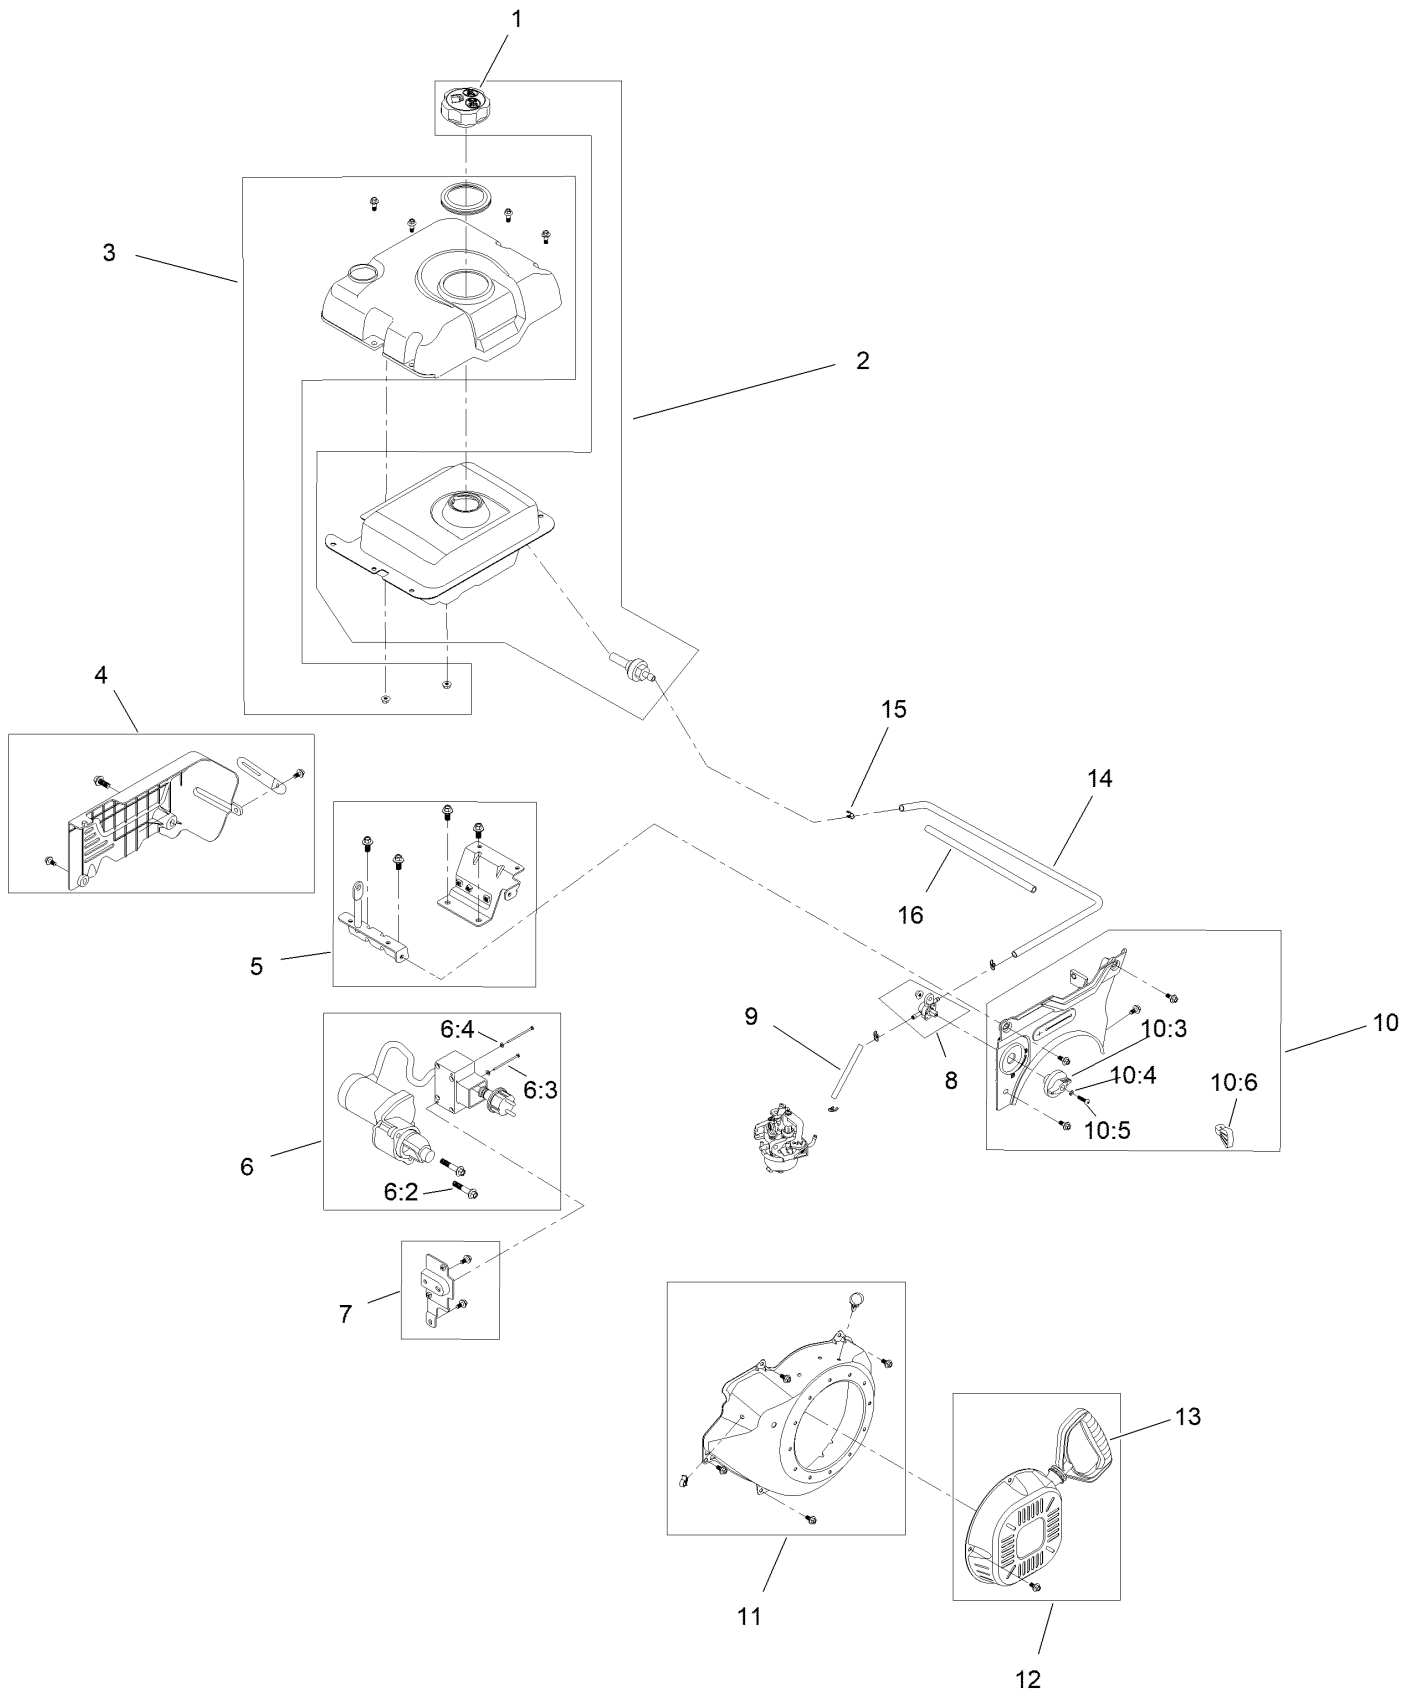

Engine Assembly (continued)

<i>Ref.</i>	<i>Part Number</i>	<i>Qty.</i>	<i>Description</i>	<i>Ref.</i>	<i>Part Number</i>	<i>Qty.</i>	<i>Description</i>
1	147-7063	1	Engine-Lc175Fds-1	9	138-0683-03	1	Bracket-Light
2	138-0695	1	Engine Plate ASM	10	32144-85	2	Screw-HWH Thd Form
3	32144-70	4	Screw-HWHTF	11	121-4615	1	Screw-HH
4	136-8683	4	Nut-Lock	12	136-6606	1	Cover-Belt
5	136-8673	1	Guide-Belt	13	3230-19	1	Bolt-CARR
6	138-0690	2	Screw-HH	14	137-3089	1	Nut-Hex
7	136-6644-03	1	Bracket-Control, Traction	15	137-3099	1	Screw-Plastite, HWH
8	138-0670	1	LED Light ASM				

Engine Assembly No. 1