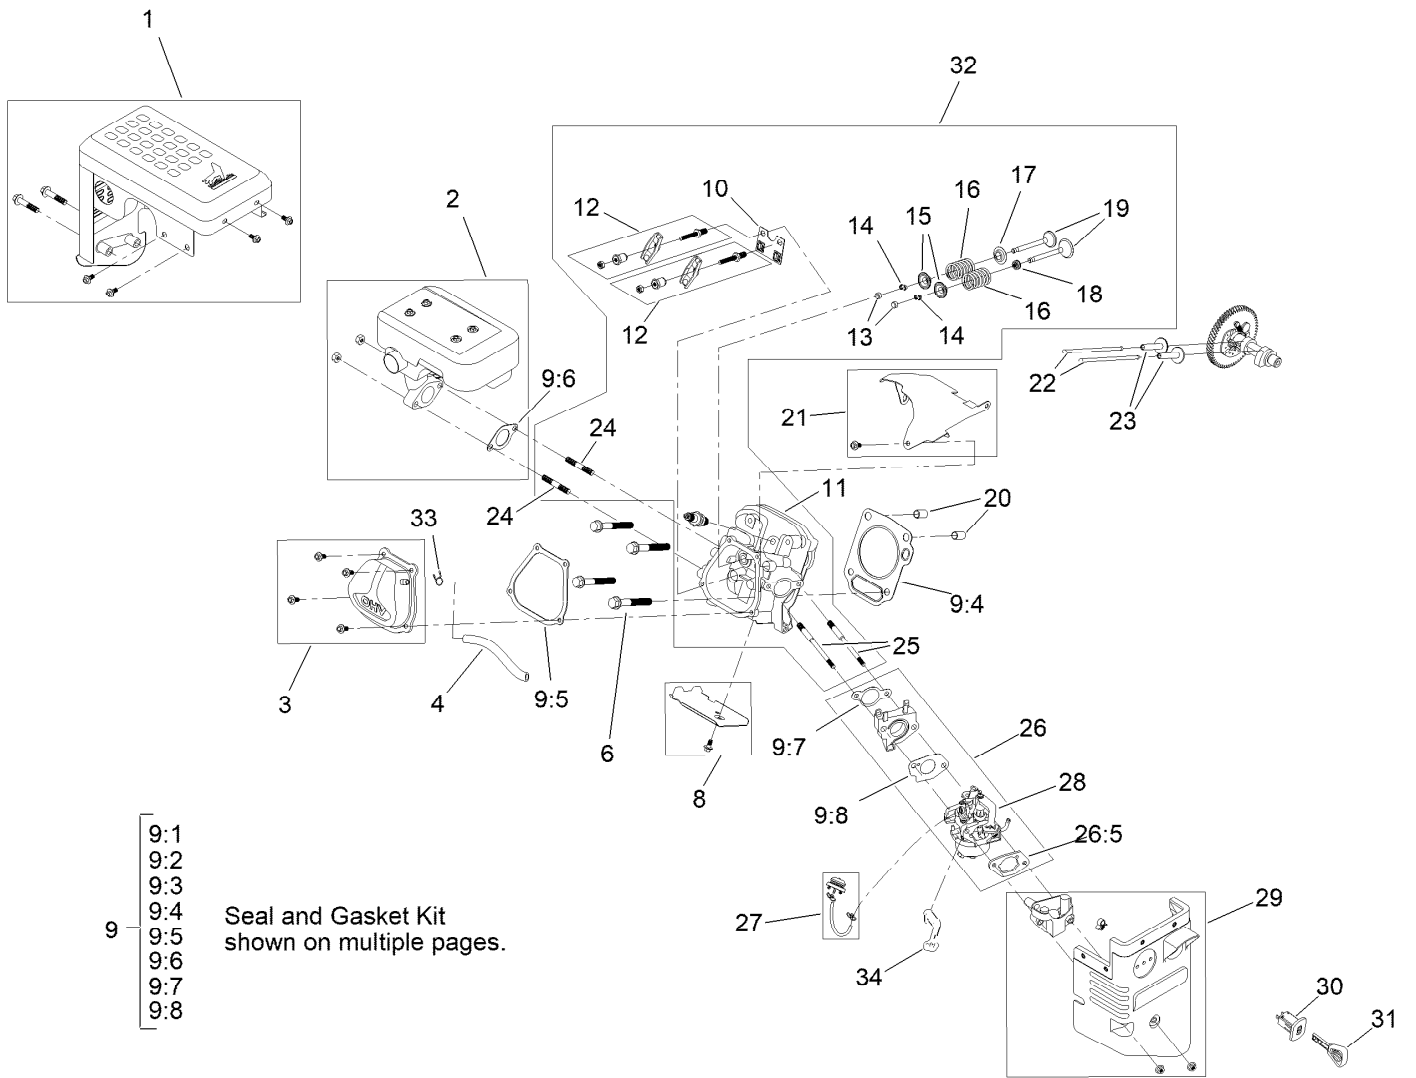

Engine Assembly No. 3

Engine Assembly No. 3 (continued)

<i>Ref.</i>	<i>Part Number</i>	<i>Qty.</i>	<i>Description</i>	<i>Ref.</i>	<i>Part Number</i>	<i>Qty.</i>	<i>Description</i>
1	121-4101	1	Muffler Shield Kit	17	120-4303	1	Seat-Spring, Valve
2	127-9373	1	Muffler Kit	18	120-4304	1	Seal-Stem, Valve
3	121-0343	1	Valve Cover Kit	19	121-0328	1	Valve Kit
4	144-1008	1	Tube-Breather	20	120-4200	2	Pin-Dowel
6	121-0302	4	Screw-HHF	21	121-4102	1	Upper Heat Shroud Kit
8	121-0348	1	Lower Heat Shroud Kit	22	121-0246	2	Rod-Push
9	121-0356	1	Seal And Gasket Kit	23	120-4298	2	Lifter-Valve
9:1	121-0316	1	Seal-Oil	24	121-0304	2	Stud-Mount, Muffler
9:2	121-0317	1	Seal-Oil	25	121-0303	2	Stud-Mount, Carburetor
9:3	121-0228	1	Gasket-Cover, Crankcase	26	144-0955	1	Carb Service Kit
9:4	121-0232	1	Gasket-Head, Cylinder	26:5	121-0254	1	Gasket-Coated, Rubber
9:5	121-0234	1	Gasket-Cover, Valve	27	127-9372	1	Primer Kit
9:6	121-0272	1	Gasket-Exhaust	28	127-9143	1	Carb Repair Kit With Gaskets
9:7	121-0252	1	Gasket-Carburetor	29	121-0355	1	Heater Box Kit
9:8	121-0253	1	Gasket-Carburetor	30	121-0283	1	Switch-Key
10	121-0247	1	Plate-Guide, Push Rod	31	117-7728	1	Key
11	121-0230	1	Head-Cylinder	32	133-9855	1	Complete Head ASM
12	121-0245	2	Rocker Arm ASM	33	127-9408	1	Clamp-Hose
13	121-0244	2	Rotator-Valve	34	139-0638	1	Lever-Choke
14	120-4307	4	Keeper-Valve	99	144-0968	1	High Altitude Kit ●
15	120-4306	2	Retainer-Spring, Valve				
16	120-4305	2	Spring-Valve				

● Not illustrated