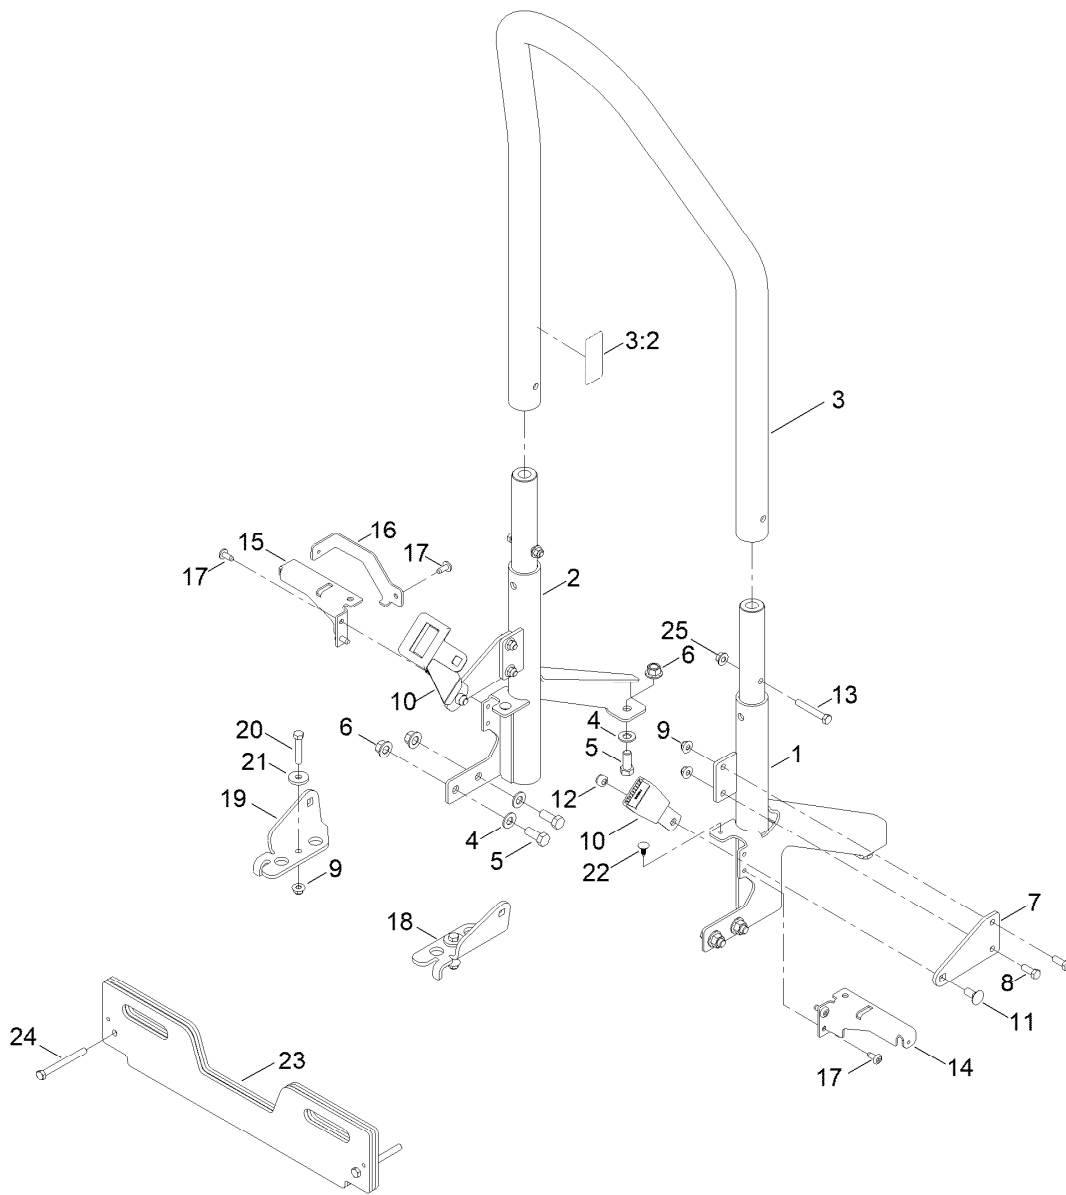

**Count on it.**

**Parts Catalog**

**ROPS Kit**

**TimeCutter® Riding Mower**

Model No. 79682—Serial No. 40000000 and Up

## ROPS Kit Assembly

<i>Ref.</i>	<i>Part Number</i>	<i>Qty.</i>	<i>Description</i>	<i>Ref.</i>	<i>Part Number</i>	<i>Qty.</i>	<i>Description</i>
1	140-5098-03	1	Mount-ROPS, LH	13	139-1711	2	Screw-HH
2	140-5099-03	1	Mount-ROPS, RH	14	140-0386-03	1	Support - Pod LH
3	161-4541	1	Upper ROPS ASM	15	140-0387-03	1	Support - Pod, RH
3:2	145-6387	1	Decal-Safety, ROPS	16	140-0388-03	1	Pod - Support, RH W/Mr
4	139-2611	6	Washer-Flat	17	138-9753	4	Screw
5	139-2636	6	Screw-HH	18	139-5821-03	1	Bracket - LH Seat Belt
6	139-1689	6	Nut-HF	19	139-5822-03	1	Bracket - RH Seat Belt
7	139-7543-03	2	Mount - Seatbelt	20	HDW07736	2	HHCS 3/8-16 X 2, GR5, Cz
8	139-2600	4	Screw-HH	21	99-2098	2	Washer
9	119-4042	6	Nut-HF, NI	22	117-2382	2	Plug-Plastic
10	140-0367	1	Belt - Seat	23	139-7482-03	3	Weight-Bagger
11	3232-1	2	Screw-CARR	24	116-9362	2	Screw-HH
12	119-4039	2	Nut-Hex	25	139-1706	2	Nut-Flange, Lock