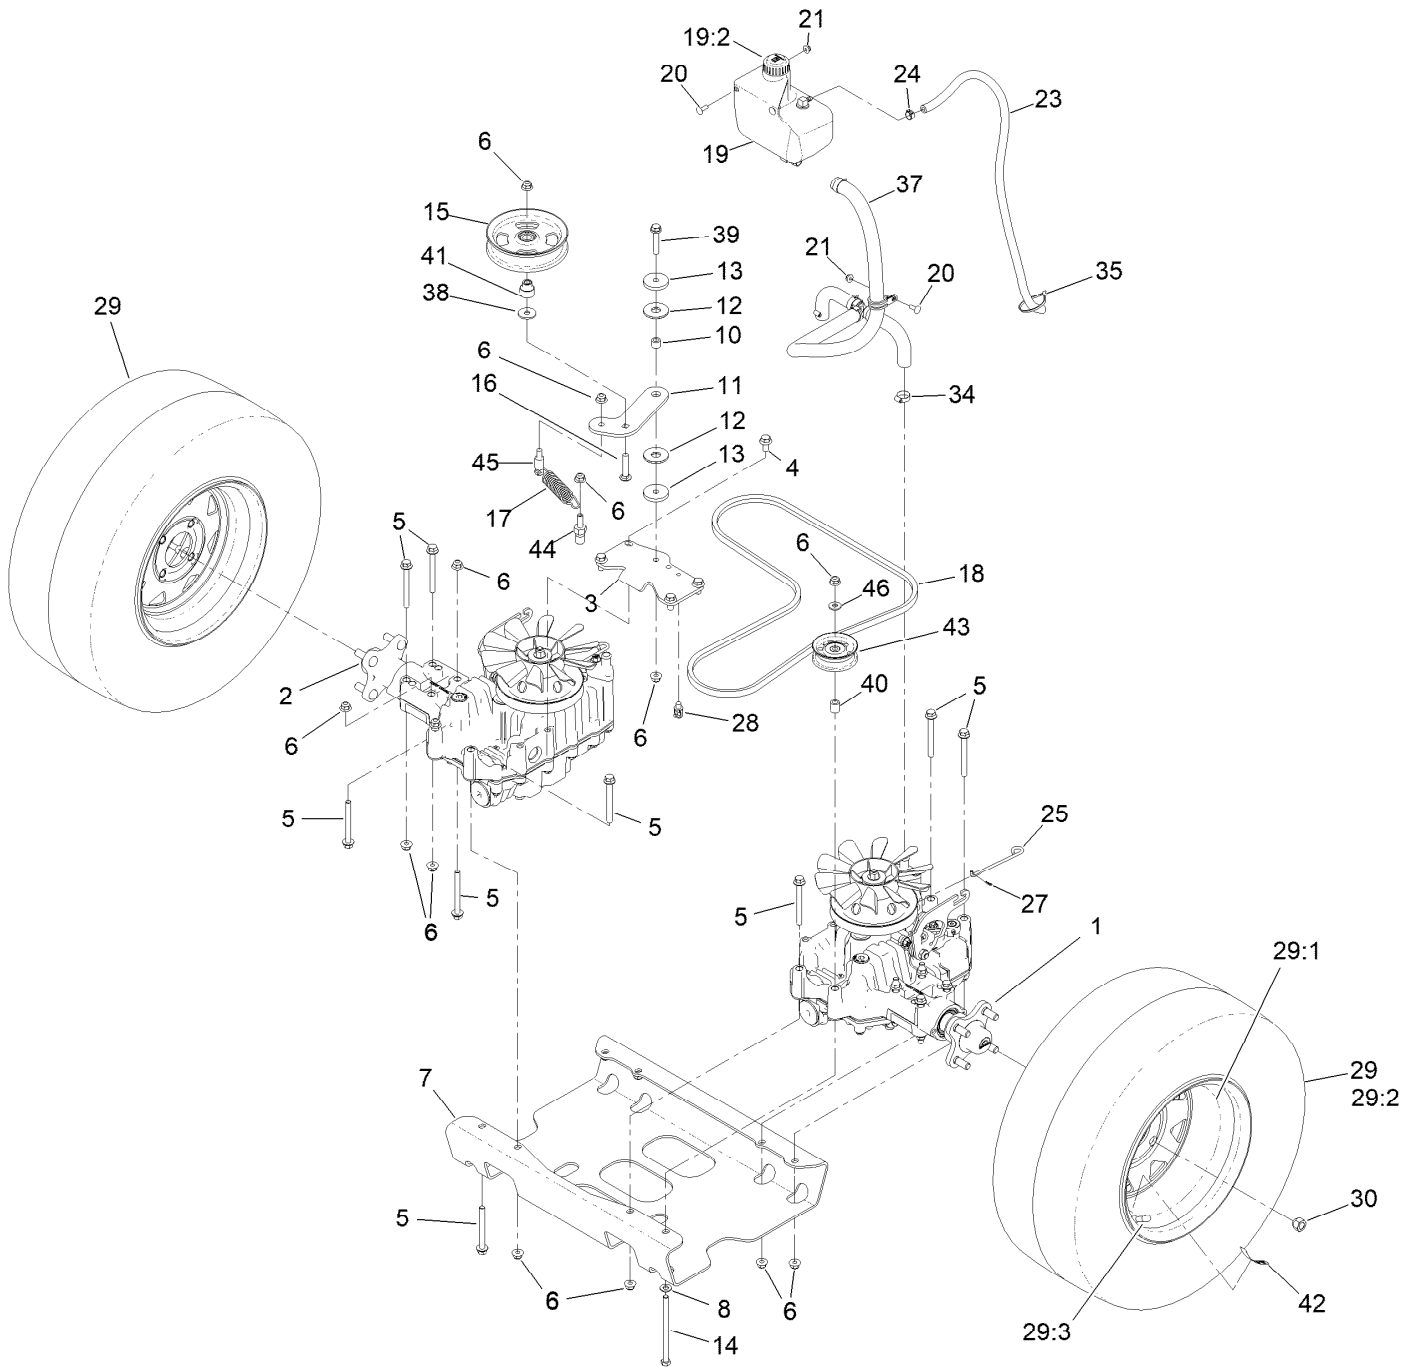

Deflector Assembly No. 144-2635 (continued)

<i>Ref.</i>	<i>Part Number</i>	<i>Qty.</i>	<i>Description</i>	<i>Ref.</i>	<i>Part Number</i>	<i>Qty.</i>	<i>Description</i>
1	3231-4	4	Screw-CARR	5	108-4059-01	1	Plate-Hinge, Rear
2	106-3246-01	1	Deflector	6	106-3253-01	1	Plate-Hinge, Front
3	106-3248-03	1	Strap-Discharge	7	104-8301	4	Nut-HF, NI
4	139-8114	1	Deflector-Deck, Rubber				

Ground Drive Assembly