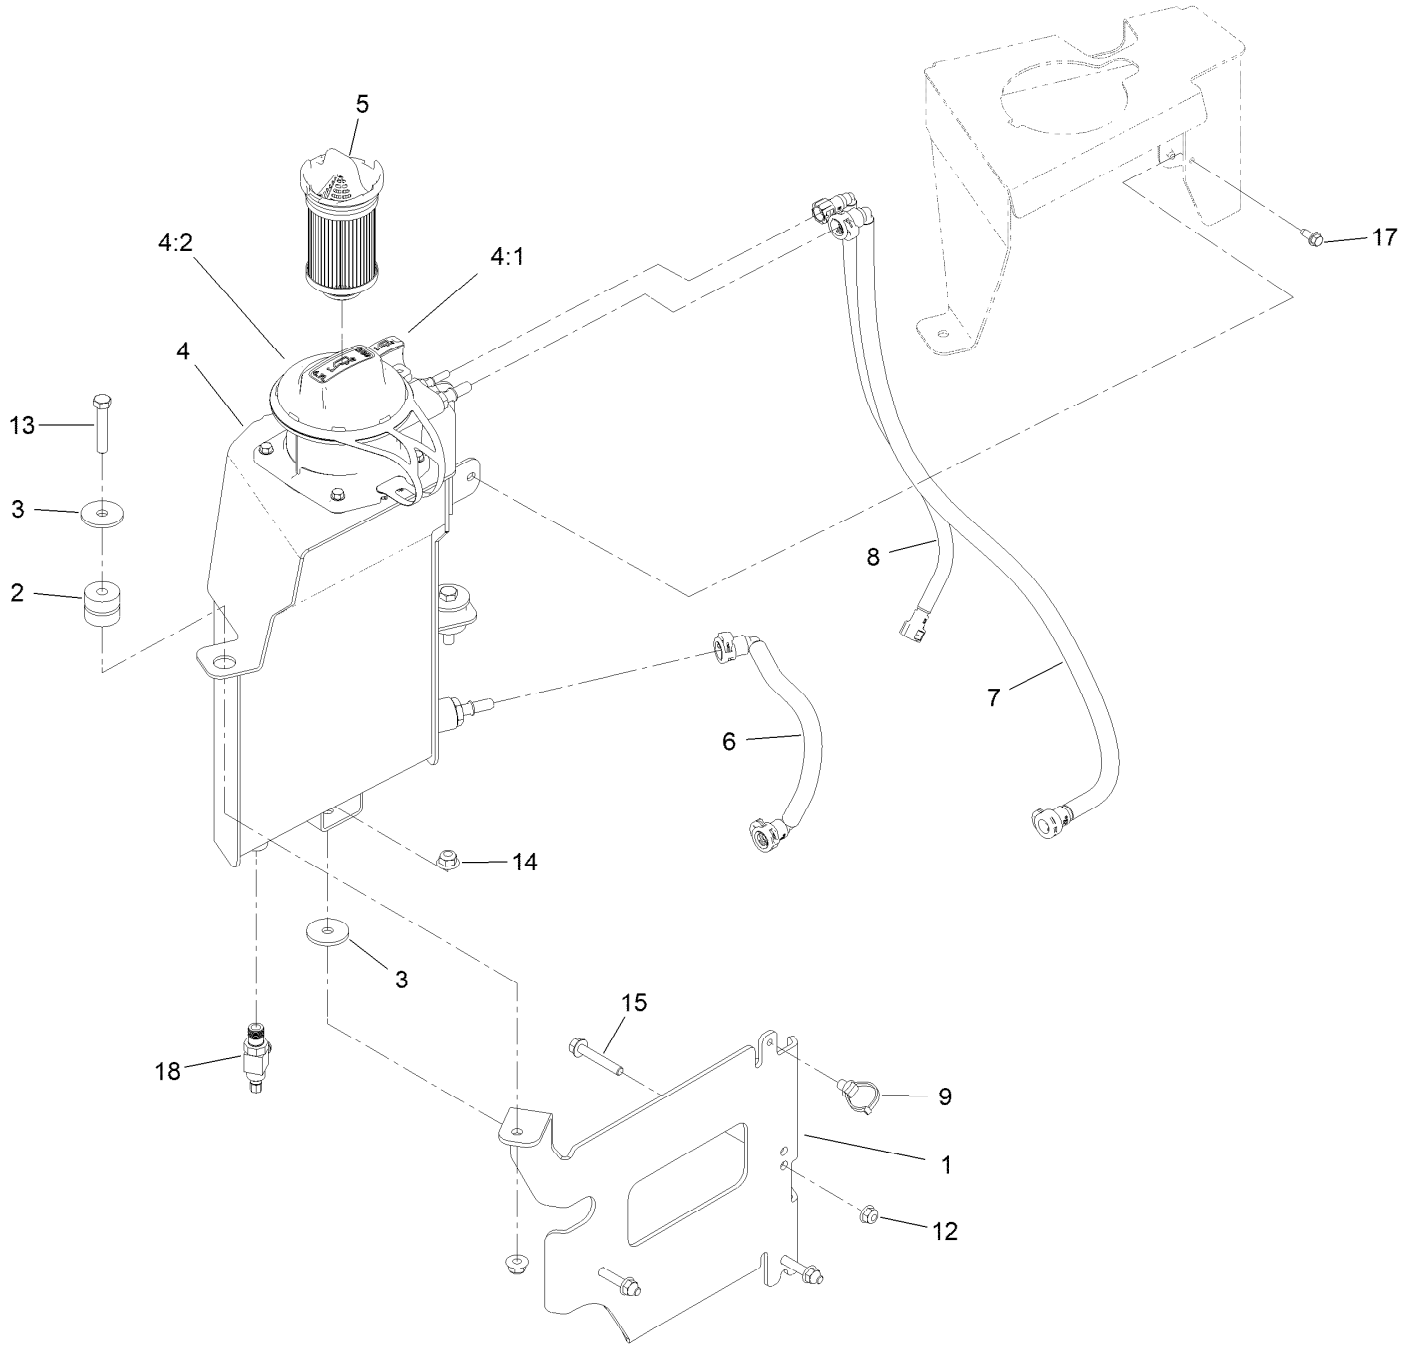

Engine Assembly (continued)

<i>Ref.</i>	<i>Part Number</i>	<i>Qty.</i>	<i>Description</i>	<i>Ref.</i>	<i>Part Number</i>	<i>Qty.</i>	<i>Description</i>
1		1	Engine Vanguard EFI ■▲	26	32128-20	4	Nut-HF
1:1	142-6842	2	Gasket-Exhaust	27	1-807259	1	Key
1:2	142-6843	4	Nut-Hex	28	107-4136	1	Washer
2	145-6193	1	Muffler, Basco 37HP	29		1	Oil Guard ASM ■
5	145-6115	1	Pulley	30	147-4838	1	Spacer, D-Drive
6	139-7910	1	Clutch-200Cms	31	3-6781	1	Washer-Flat
7	147-0345-03	1	Bracket, Clutch Stop	33	32128-37	2	Nut-HF ●
8	32144-70	2	Screw-HWHTF	34	32180-450	1	Tie-Cable, Double Loop
9	1-603610	1	Washer-Spring	99	145-8479	1	Kit-Engine Maint B/S Vanguard ●
10	3212-10	1	Screw-HH	99:1	142-7451	1	Filter-Fuel ●
11	98-5975	4	Washer-Belleville	99:2	142-6841	1	Filter-Oil ●
12	126-0983	4	Screw-BHTF	99:3	142-8433	1	Filter, Outer Air ●
14	147-4831	1	Muffler Guard ASM	99:4	142-8434	1	Filter, Inner Air ●
16	147-3499	1	Bracket-Muffler	99:5	142-8435	2	Plug, Spark ●
17	147-4750	1	Bracket-Muffler	99:6	144-1029	5	Oil, 10W-50 Syn, Qt, Toro ●
24	3290-378	2	Tie-Cable				
25	3234-17	4	Screw-HHF				

● Not illustrated

▲ Obtain parts from www.briggsandstratton.com

■ Not serviced separately

Oil Guard Assembly