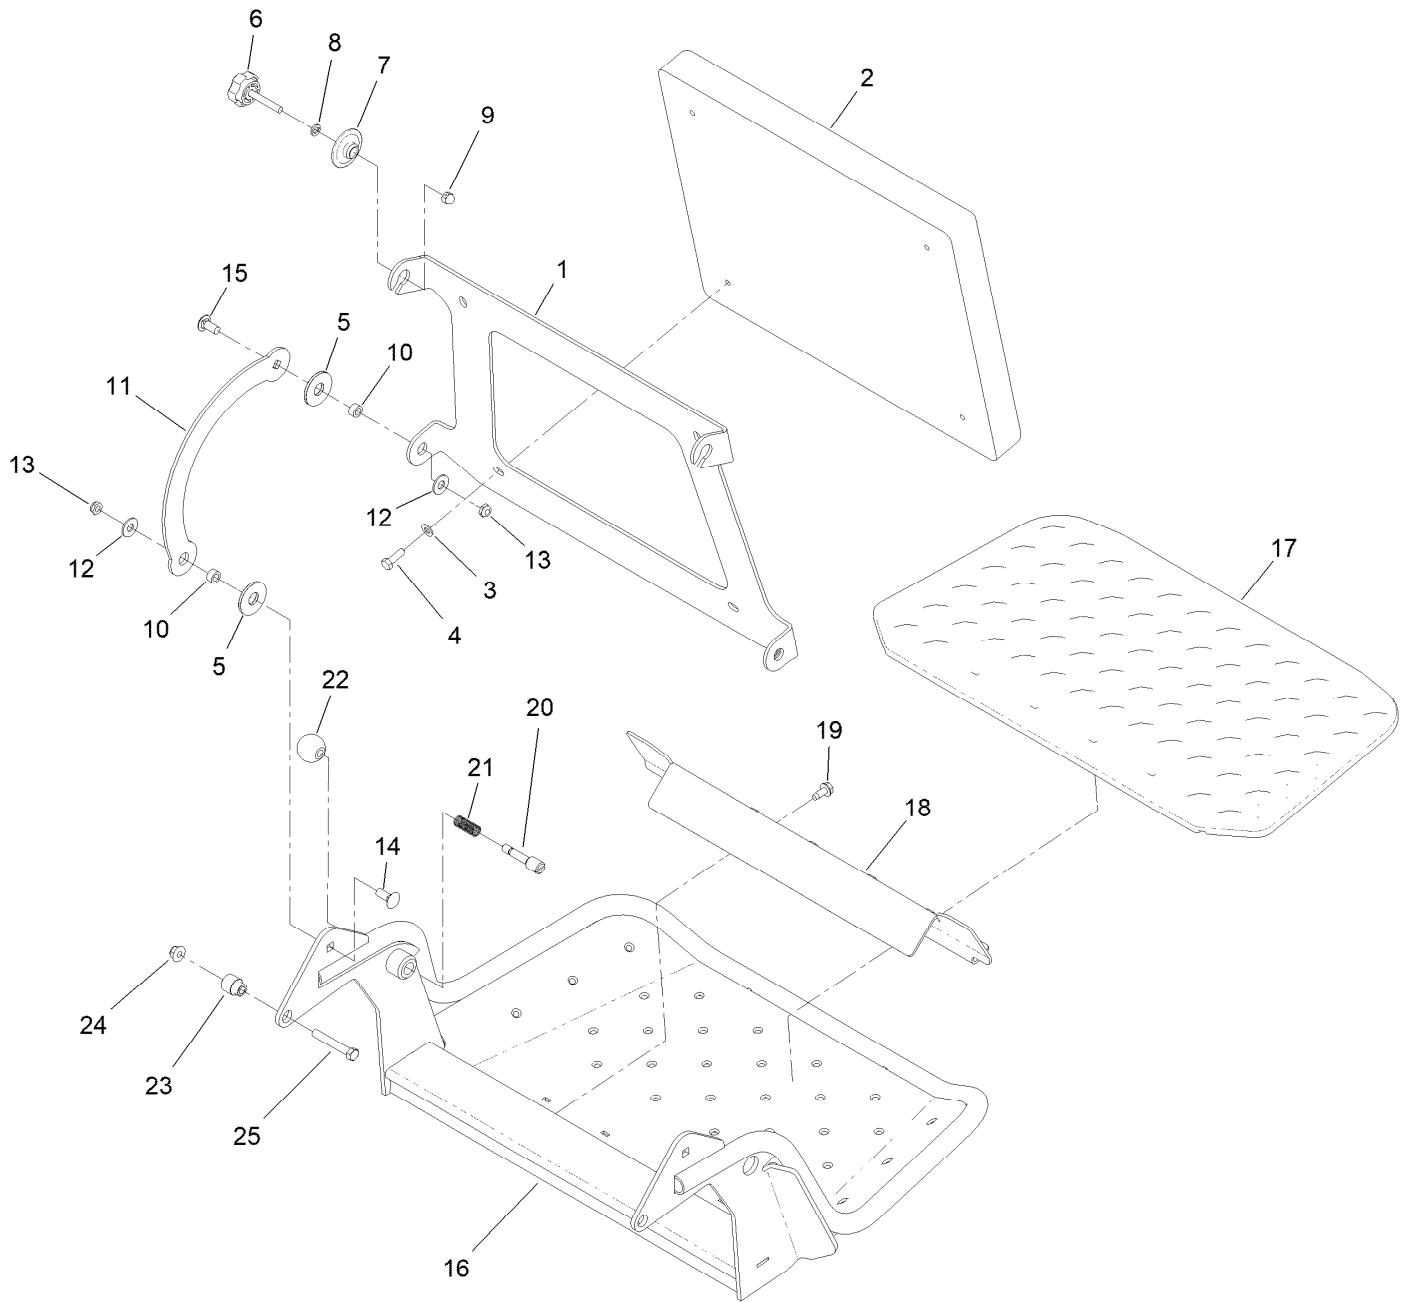

Wheel and Bearing Assembly No. 140-4896 (continued)

<i>Ref.</i>	<i>Part Number</i>	<i>Qty.</i>	<i>Description</i>
1		1	Wheel And Bearings ASM ●
1:2	126-7796	1	Caster Axle ASM
1:2:1	126-5220	1	Axle-Caster
1:2:2	103-3051	1	Spacer-Nut
1:3	1-633585	2	Bearing-Cone, Taper

<i>Ref.</i>	<i>Part Number</i>	<i>Qty.</i>	<i>Description</i>
1:4	103-3051	1	Spacer-Nut
1:5	103-0063	2	Seal-Caster
2	126-5389	1	Screw-HHF
3	99-5107	1	Nut-Lock
4	103-2768	2	Guard-Seal

● Not serviced separately

Platform Assembly