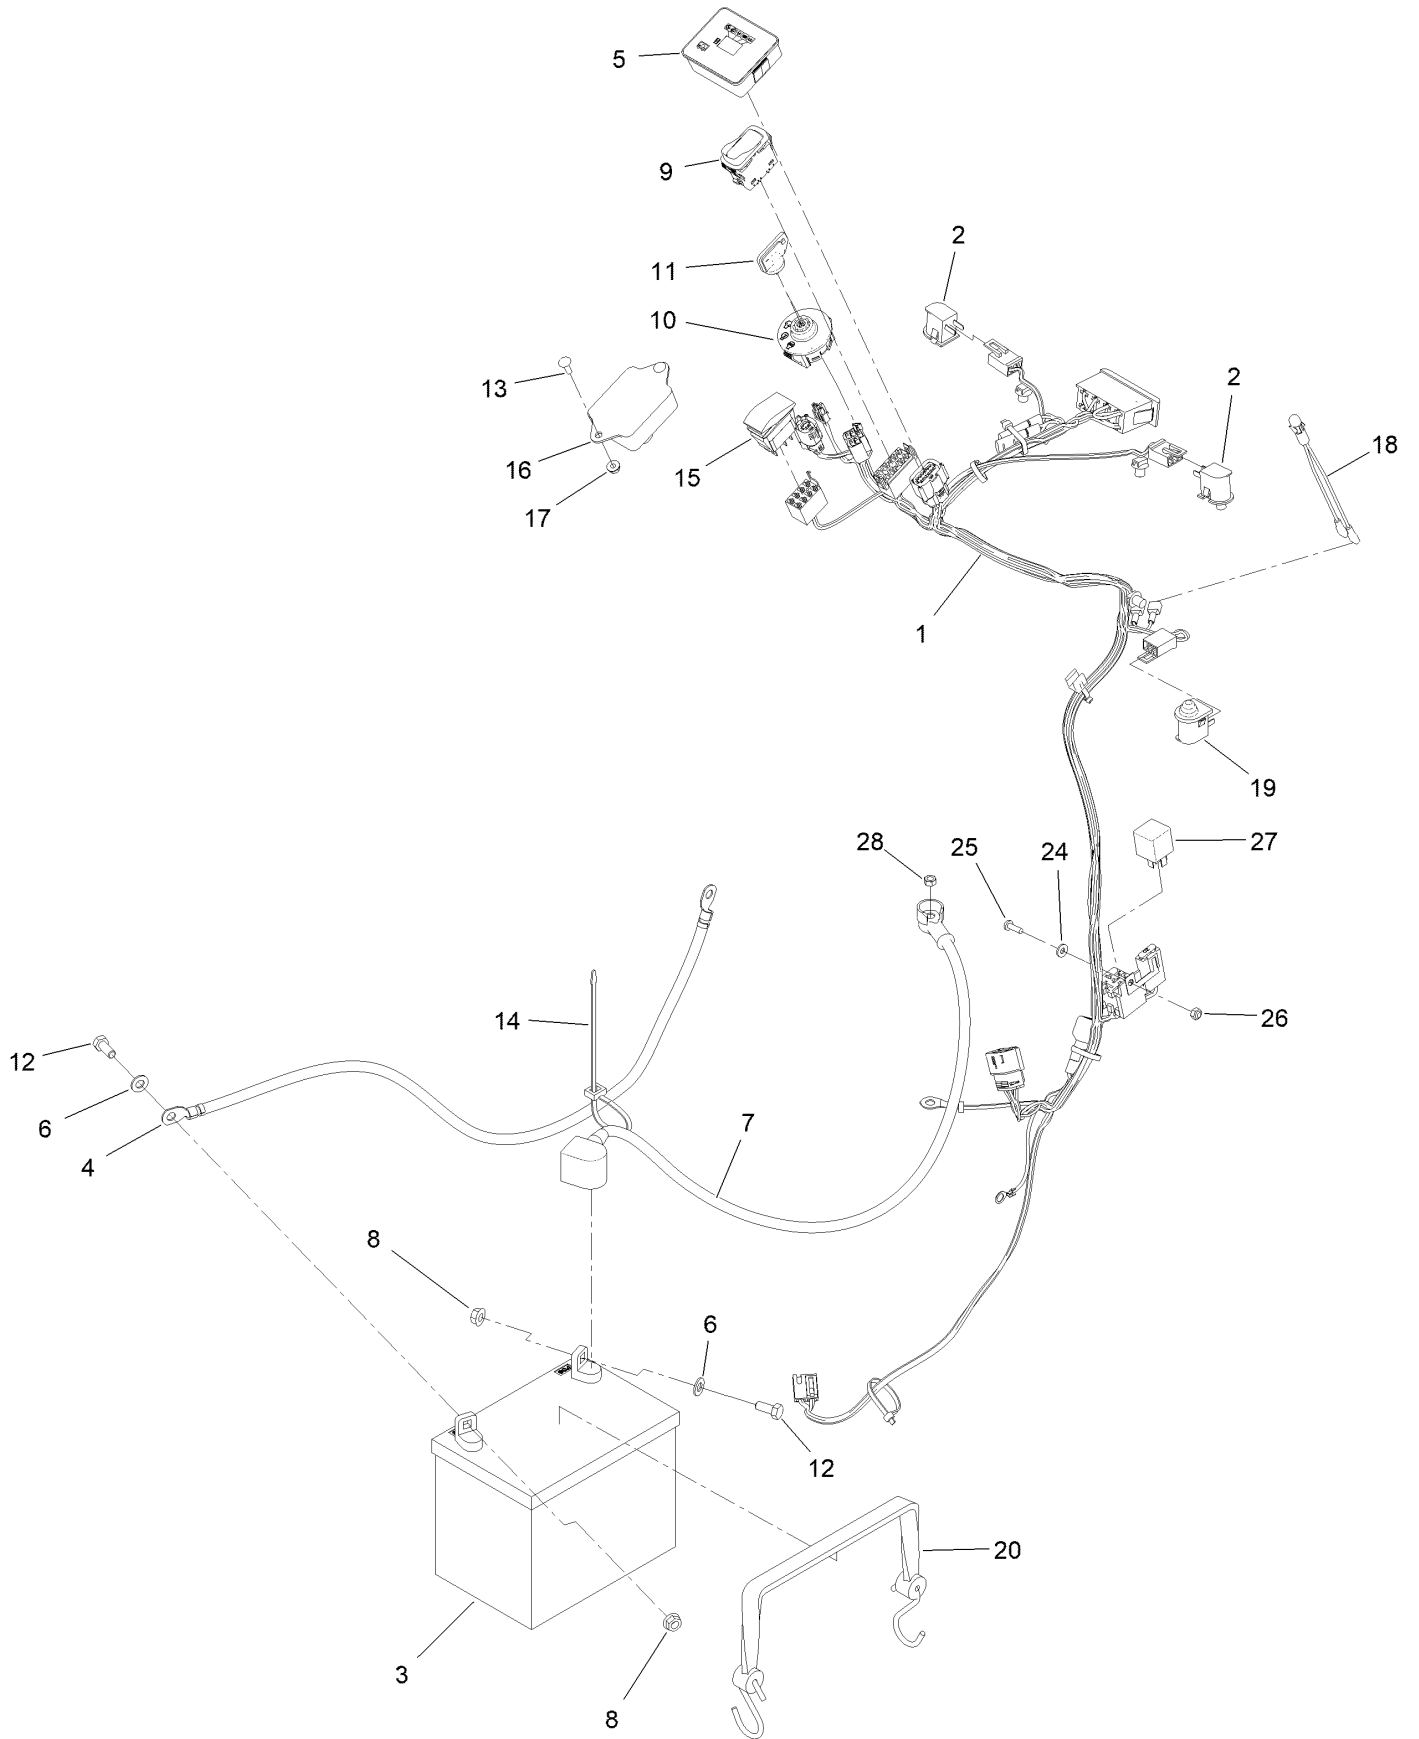

Electrical Assembly

Electrical Assembly (continued)

<i>Ref.</i>	<i>Part Number</i>	<i>Qty.</i>	<i>Description</i>	<i>Ref.</i>	<i>Part Number</i>	<i>Qty.</i>	<i>Description</i>
1	145-5226	1	Harness-Wire, Grandstand	14	3290-378	1	Tie-Cable
2	82-2190	2	Switch-Bail	15	112-3530	1	Switch-Rocker, On-On-On
3	104-8162	1	Battery	16	147-4767	1	Box-Resistor, ASM
4	147-4795	1	Battery-Cable, Bk ASM	17	32128-17	2	Nut-Lock, Flange
5	140-1884	1	Module-Meter, Hour	18	1-643267	1	Indicator-LED, Red
6	3256-23	2	Washer-Plain	19	133-4654	1	Switch-Plunger
7	147-4794	1	Battery-Cable, Rd ASM	20	139-2381	1	Strap-Rubber
8	109-5715	2	Nut-HHF, Smooth	24	3256-14	1	Washer-Flat
9	139-6367	1	Switch-Rocker, (On)-On-Off	25	3290-500	1	Screw-PPH
10	137-4101	1	Switch-Ignition	26	3296-2	1	Nut-Lock, NI
11	63-8360	1	Key-Ignition	27	1-643275	1	Relay
12	322-3	2	Screw-HH	28	33014-00	1	Nut-Hex
13	1-807533	2	Bolt-CARR