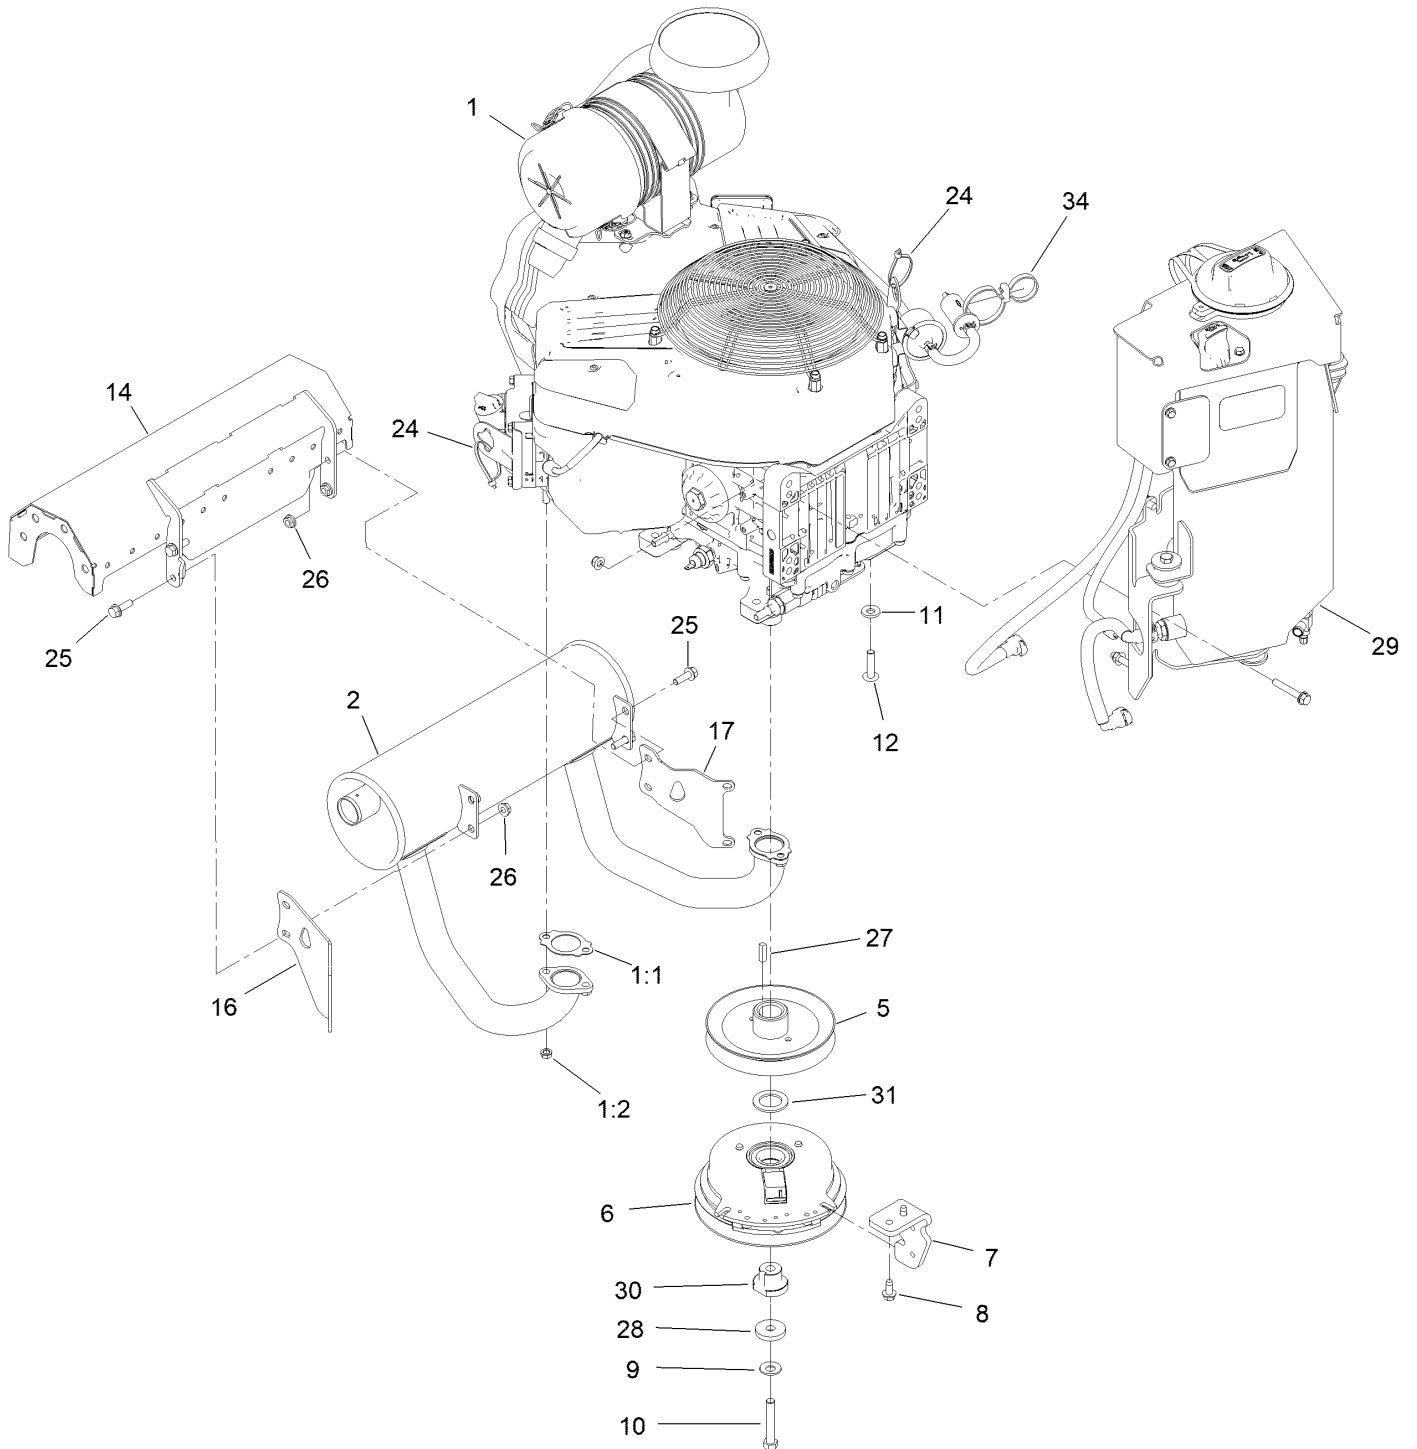

Platform Assembly (continued)

<i>Ref.</i>	<i>Part Number</i>	<i>Qty.</i>	<i>Description</i>	<i>Ref.</i>	<i>Part Number</i>	<i>Qty.</i>	<i>Description</i>
1	120-8499-03	1	Hinge-Pad	14	3231-2	2	Bolt-CARR
2	147-4839	1	Cushion-Pad	15	3231-27	2	Screw-CARR
3	3256-23	4	Washer-Plain	16	147-4809-01	1	Platform ASM [red]
4	121-7999	4	Screw-HH	17	126-7157	1	Mat-Platform
5	114-0463	4	Washer-Friction, Composite	18	161-6798	1	Shield Clamp Kit
6	133-1426	2	Knob	19	32144-70	2	Screw-HWHTF
7	116-2886	2	Slide-Bushing	20	119-8650	1	Pin-Latch
8	3253-4	2	Washer-Lock	21	114-5348	1	Spring
9	137-4808	2	Nut-Acorn	22	1-603175	1	Knob-Ball
10	111044	4	Spacer	23	132-7583	2	Bushing-Flanged
11	114-1915-01	2	Link-Pad	24	104-8301	2	Nut-HF, NI
12	3256-4	4	Washer-Flat	25	323-47	2	Screw-HH
13	3296-59	4	Nut-Lock, NI				

Engine Assembly