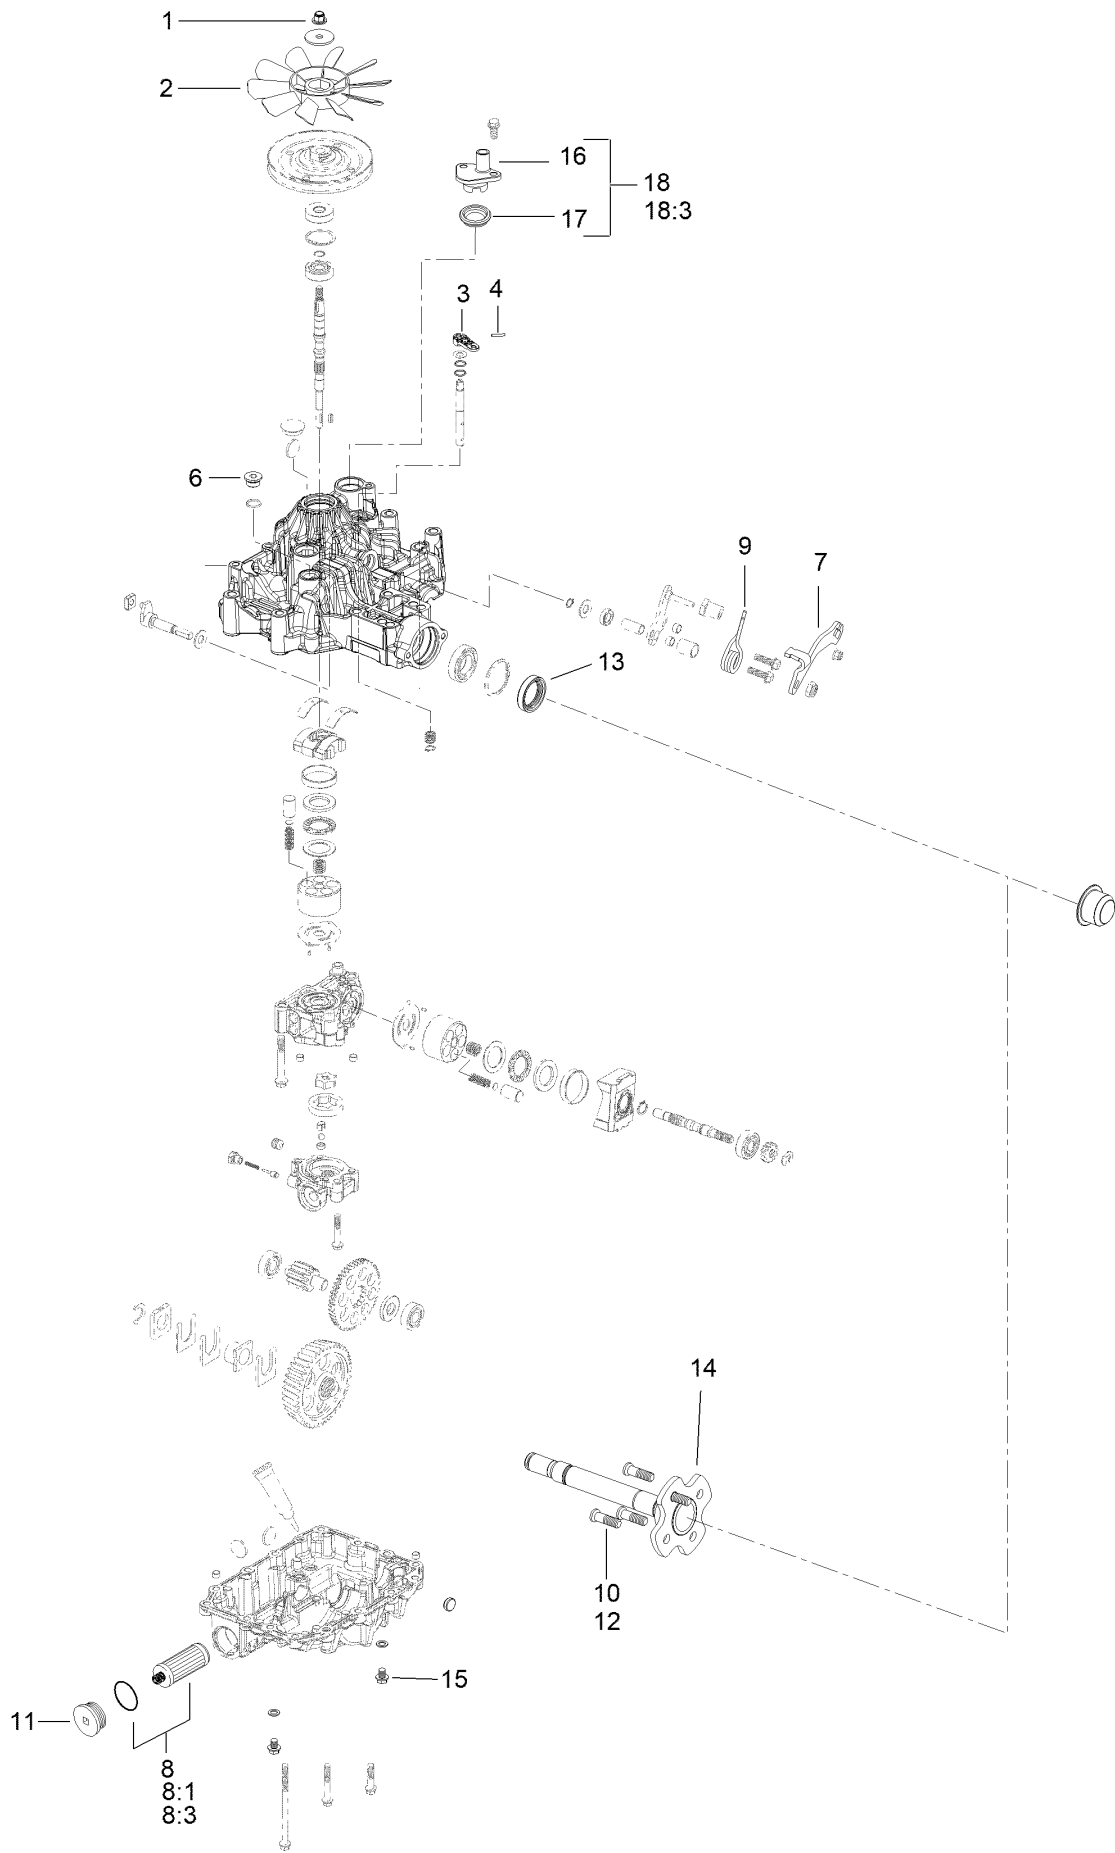

LH Transmission Assembly No. 161-1323 (continued)

<i>Ref.</i>	<i>Part Number</i>	<i>Qty.</i>	<i>Description</i>	<i>Ref.</i>	<i>Part Number</i>	<i>Qty.</i>	<i>Description</i>
1	132-4737	1	Nut-Lock	10	137-9509	4	Stud-Wheel
2	132-4738	1	Fan	11	138-4613	1	Cap-Oil Filter
3	104-3265	1	Pin	12	139-5587	1	Seal-Axle, Ua
4	132-4700	1	Lever-Bypass	13	139-5588	1	Axle
5	161-7919	1	Brake Kit, Y ●	14	139-5589	2	Drain Bolt
6	132-4735	1	Cap-Oil	15	139-5590	1	Expansion Fitting
7	161-7914	1	Lever-Control, LH	16	139-5591	1	Grommet Seal, Expansion Fitting
8	144-3842	1	2 Transmission Filter Kit				
8:1		2	Filter (1A6370-26450) ■	17	139-7871	1	Expansion Fitting - W/ Seal
8:3		4	Sealing Washer ■	17:3		1	M8*20 Flange Bolt ■
9	137-4109	1	Spring-Torsion	18	161-7916	1	Pulley ●

● Not illustrated

■ Not serviced separately

RH Transmission Assembly No. 161-1324