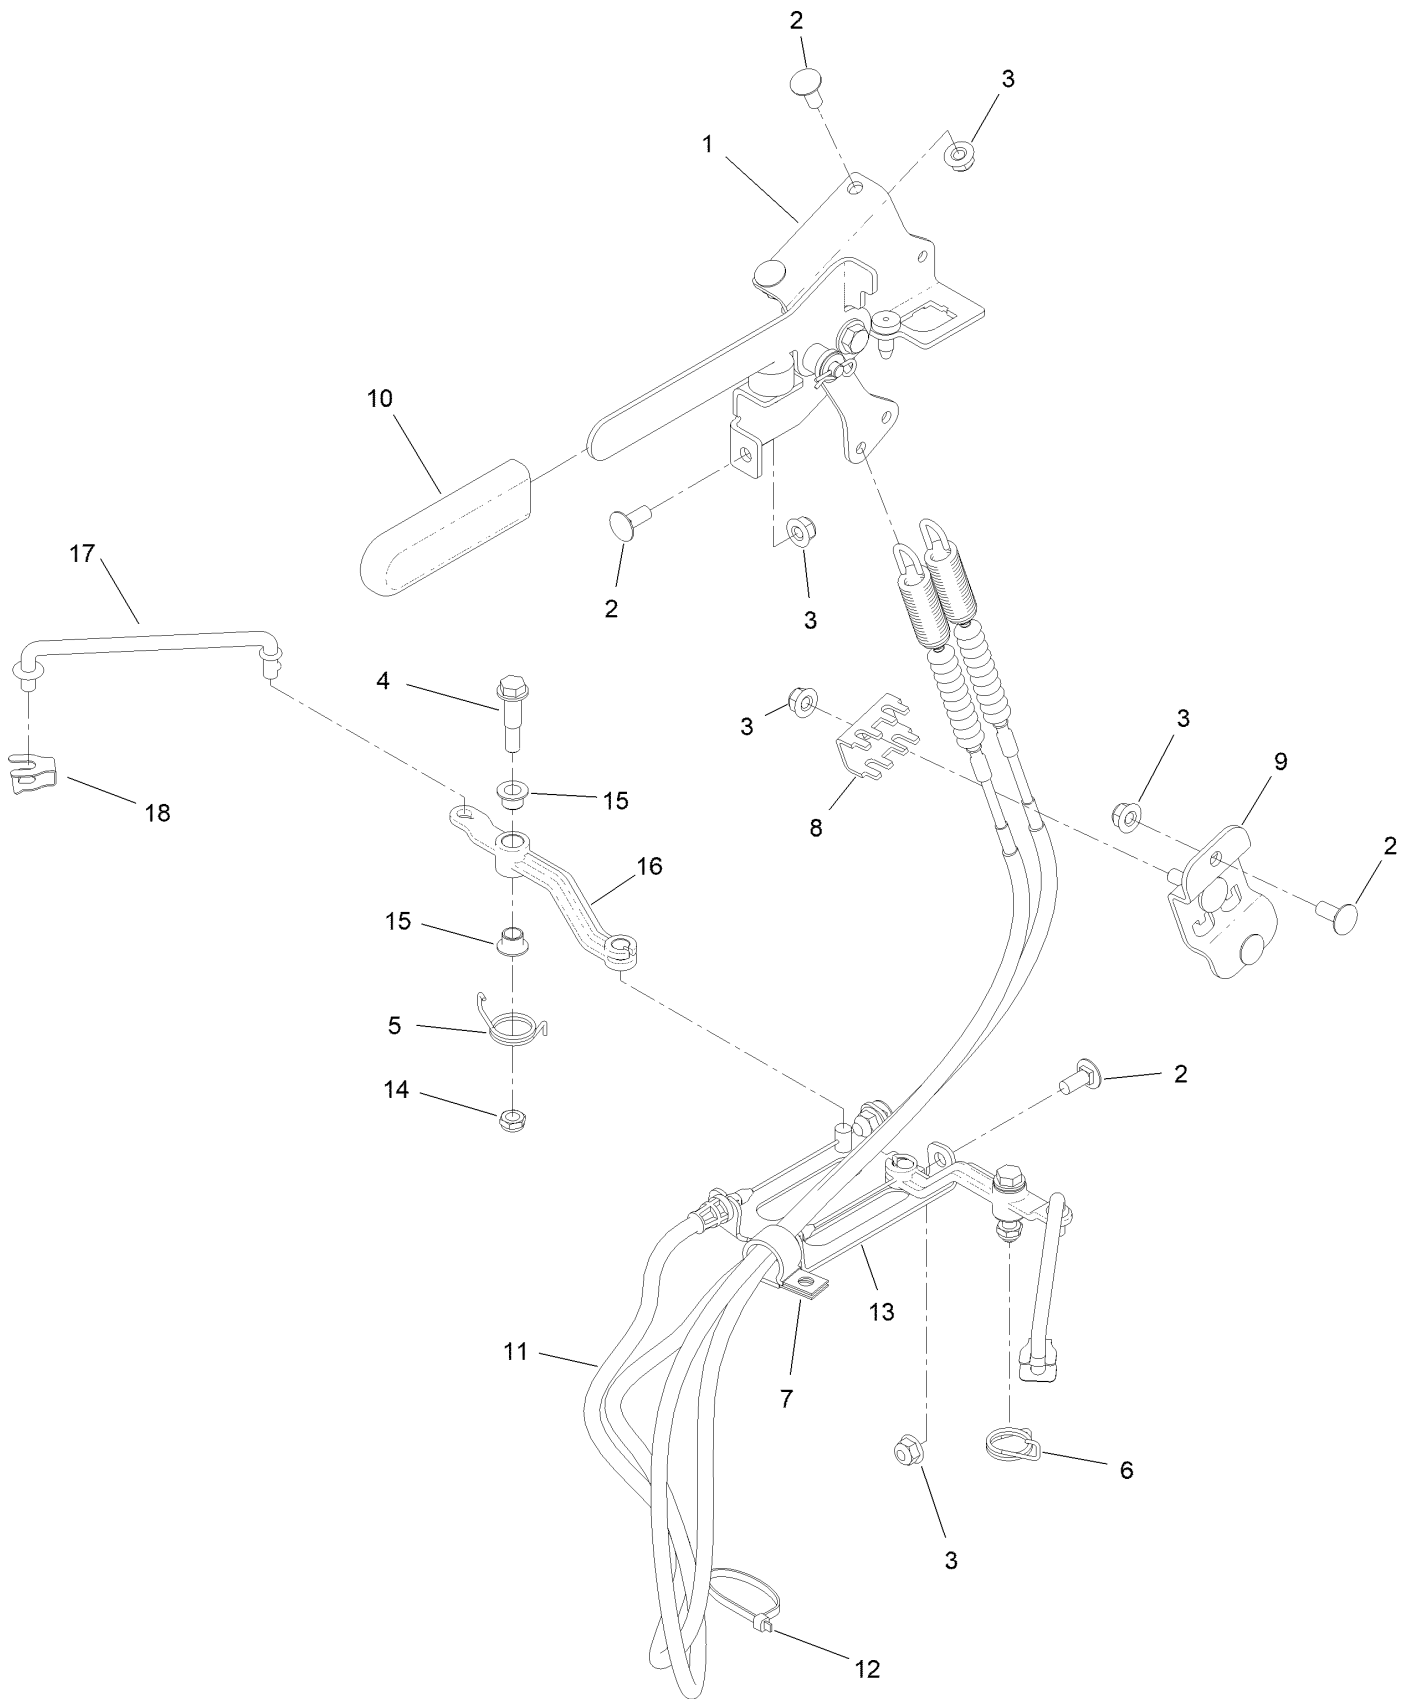

Control Handle Assembly No. 132-5158 (continued)

<i>Ref.</i>	<i>Part Number</i>	<i>Qty.</i>	<i>Description</i>
3	104-8301	1	Nut-HF, NI
4	323-10	1	Screw-HH
5	110-7191	2	Washer-Thrust
6	116-2670	1	Screw-Shoulder

<i>Ref.</i>	<i>Part Number</i>	<i>Qty.</i>	<i>Description</i>
7	104-8300	1	Nut-HF, NI
8	131-3562	1	Bearing-Sleeve
9	132-5146	1	Spring-Extension

Parking Brake Assembly