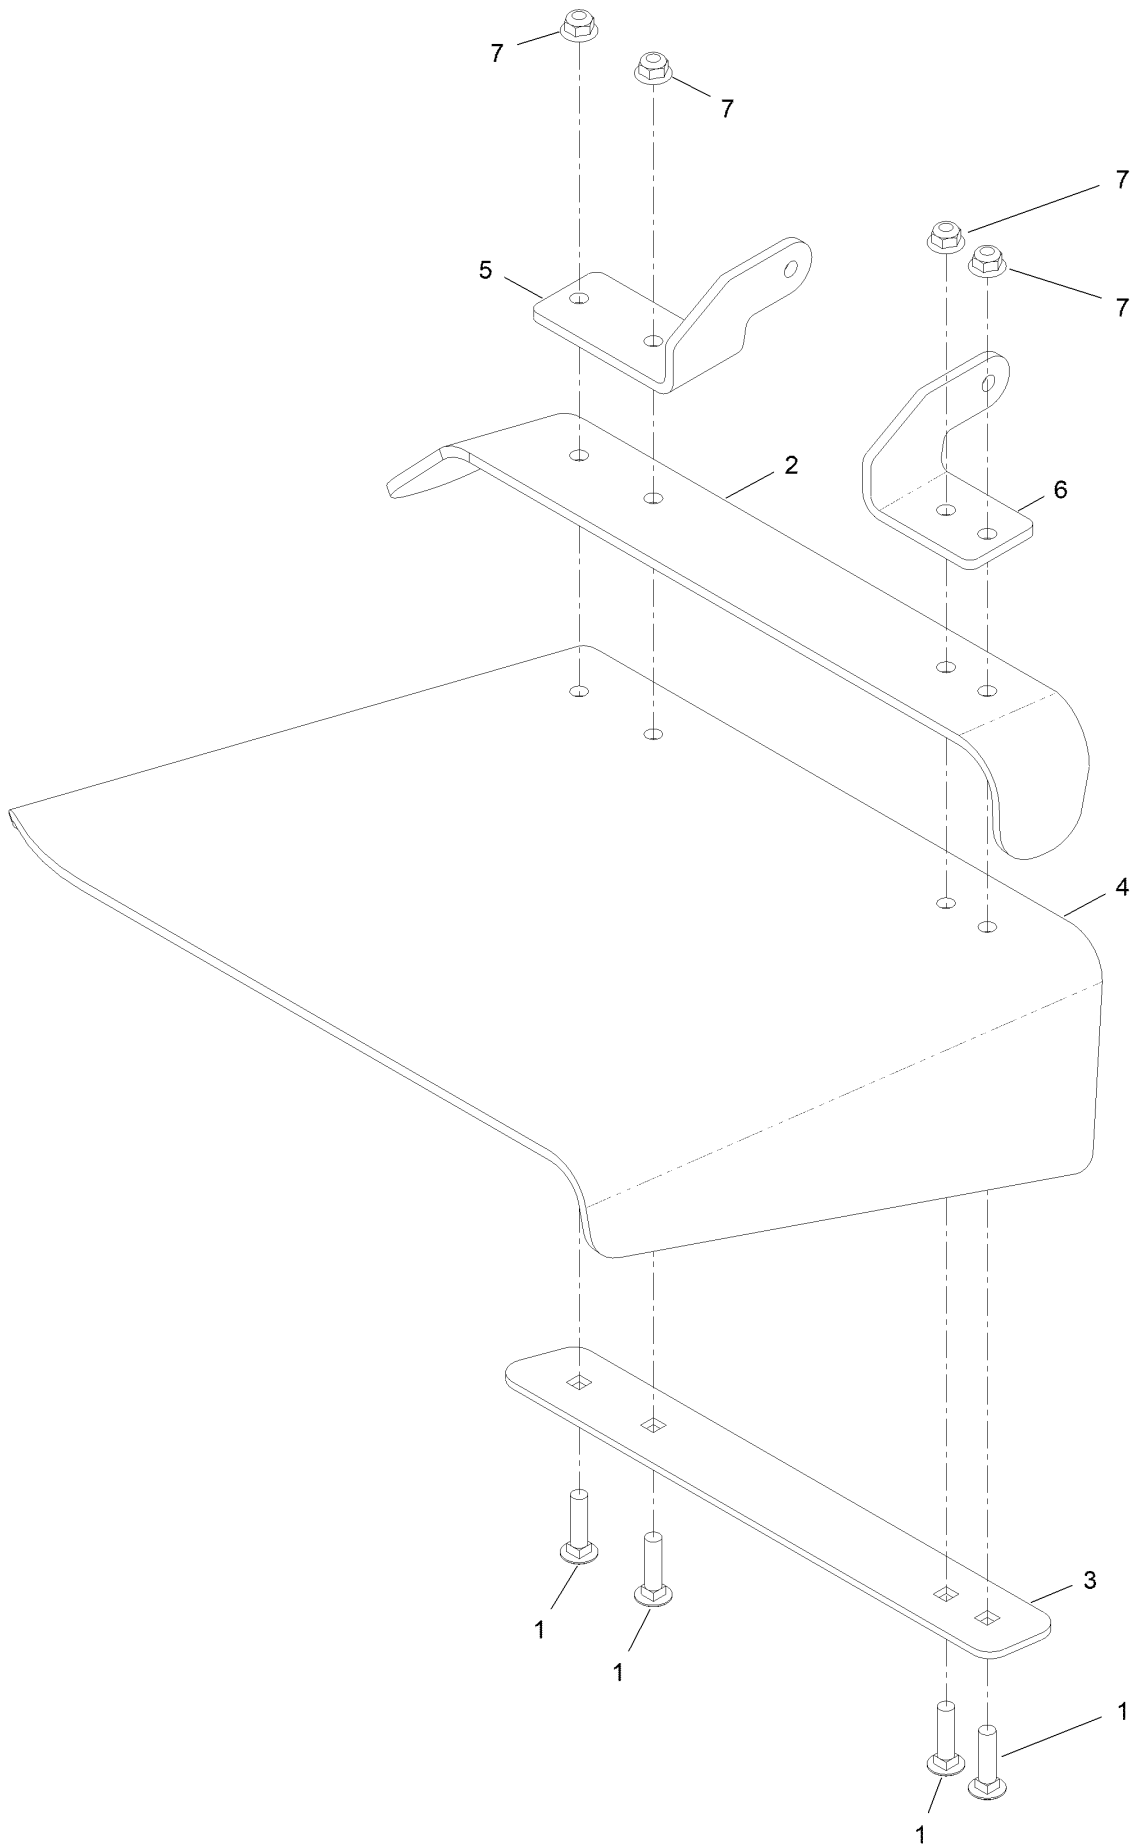

For example, in an illustration, the reference number 2X 37 means that two of the parts identified by reference number 37 are indicated.

Contents

72 Inch Deck Assembly	4
Deck and Decal Asssembly No. 145-1621	6
Spindle Assembly No. 137-9780	8
Deflector Assembly No. 144-2635	10
Ground Drive Assembly	12
LH Transmission Assembly No. 161-1323	14
RH Transmission Assembly No. 161-1324	16
Hydraulic Hose Assembly	18
Motion Control Assembly	20
Control Handle Assembly No. 132-5157	22
Control Handle Assembly No. 132-5158	24
Parking Brake Assembly	26
Deck Lift Assembly	28
HOC Level Assembly No. 130-1755	30
Deck Strut Assembly No. 147-4557	32
Frame Assembly	34
Wheel and Bearing Assembly No. 140-4896	36
Platform Assembly	38
Engine Assembly	40
Oil Guard Assembly	42
Fuel Tank Assembly	44
Electrical Assembly	46
Attachments and Accessories	48

Deck and Decal Assembly No. 145-1621

Deck and Decal Asssembly No. 145-1621 (continued)

<i>Ref.</i>	<i>Part Number</i>	<i>Qty.</i>	<i>Description</i>	<i>Ref.</i>	<i>Part Number</i>	<i>Qty.</i>	<i>Description</i>
2	112-9028	3	Decal-Cover, Missing	6	147-5026-03	1	Plate-Turbo Force [black]
3	133-4604	2	Decal-Danger	7	147-4766	1	Decal-Belt Routing
4	127-0326	1	Decal-Scalp, Anti	8	138-1147	1	Decal - Baffle Adjustment
5	116-8283	1	Decal-Torque, Bolt	10	130-8451	2	Rivet-Trifold

Spindle Assembly No. 137-9780

Spindle Assembly No. 137-9780 (continued)

<i>Ref.</i>	<i>Part Number</i>	<i>Qty.</i>	<i>Description</i>
2	116-0720	2	Bearing-Ball
3	138-6042	1	Spacer-Bearing

Deflector Assembly No. 144-2635