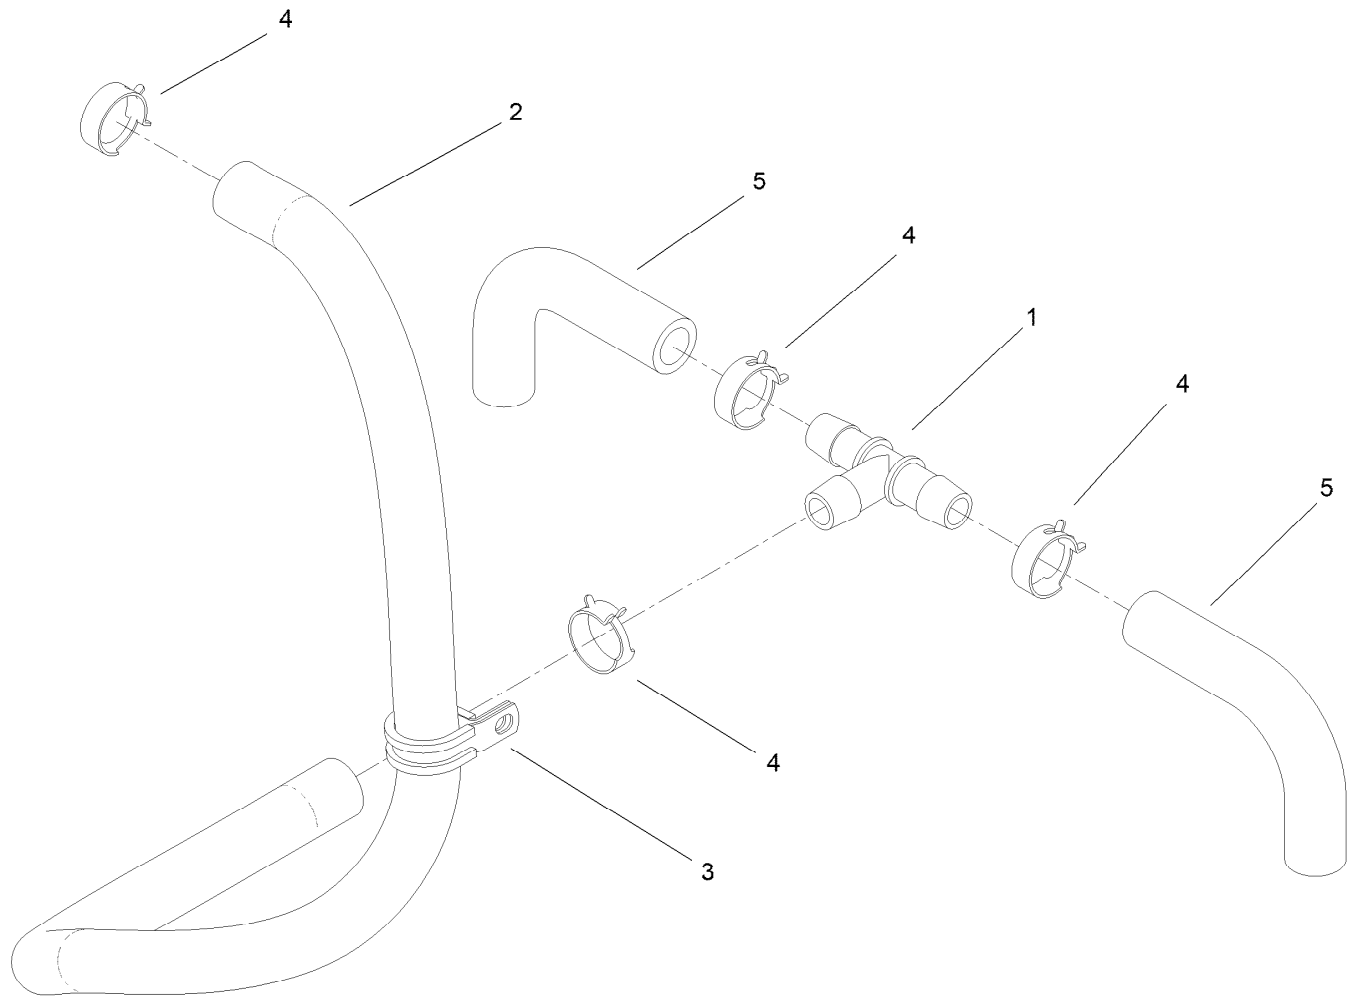

RH Transmission Assembly No. 161-1324 (continued)

<i>Ref.</i>	<i>Part Number</i>	<i>Qty.</i>	<i>Description</i>	<i>Ref.</i>	<i>Part Number</i>	<i>Qty.</i>	<i>Description</i>
1	132-4737	1	Nut-Lock	11	138-4613	1	Cap-Oil Filter
2	132-4738	1	Fan	12	137-9509	1	Stud-Wheel
3	104-3265	1	Pin	13	139-5587	1	Seal-Axle, Ua
4	132-4700	1	Lever-Bypass	14	139-5588	1	Axle
5	161-7917	1	Brake Kit, X ●	15	139-5589	2	Drain Bolt
6	132-4735	1	Cap-Oil	16	139-5590	1	Expansion Fitting
7	161-7915	1	Lever-Control, RH	17	139-5591	1	Grommet Seal, Expansion Fitting
8	144-3842	1	2 Transmission Filter Kit	18	139-7871	1	Expansion Fitting - W/ Seal
8:1		2	Filter (1A6370-26450) ■	18:3		1	M8*20 Flange Bolt ■
8:3		4	Sealing Washer ■	19	161-7916	1	Pulley ●
9	137-4109	1	Spring-Torsion				
10	137-9509	4	Stud-Wheel				

● Not illustrated

■ Not serviced separately

Hydraulic Hose Assembly