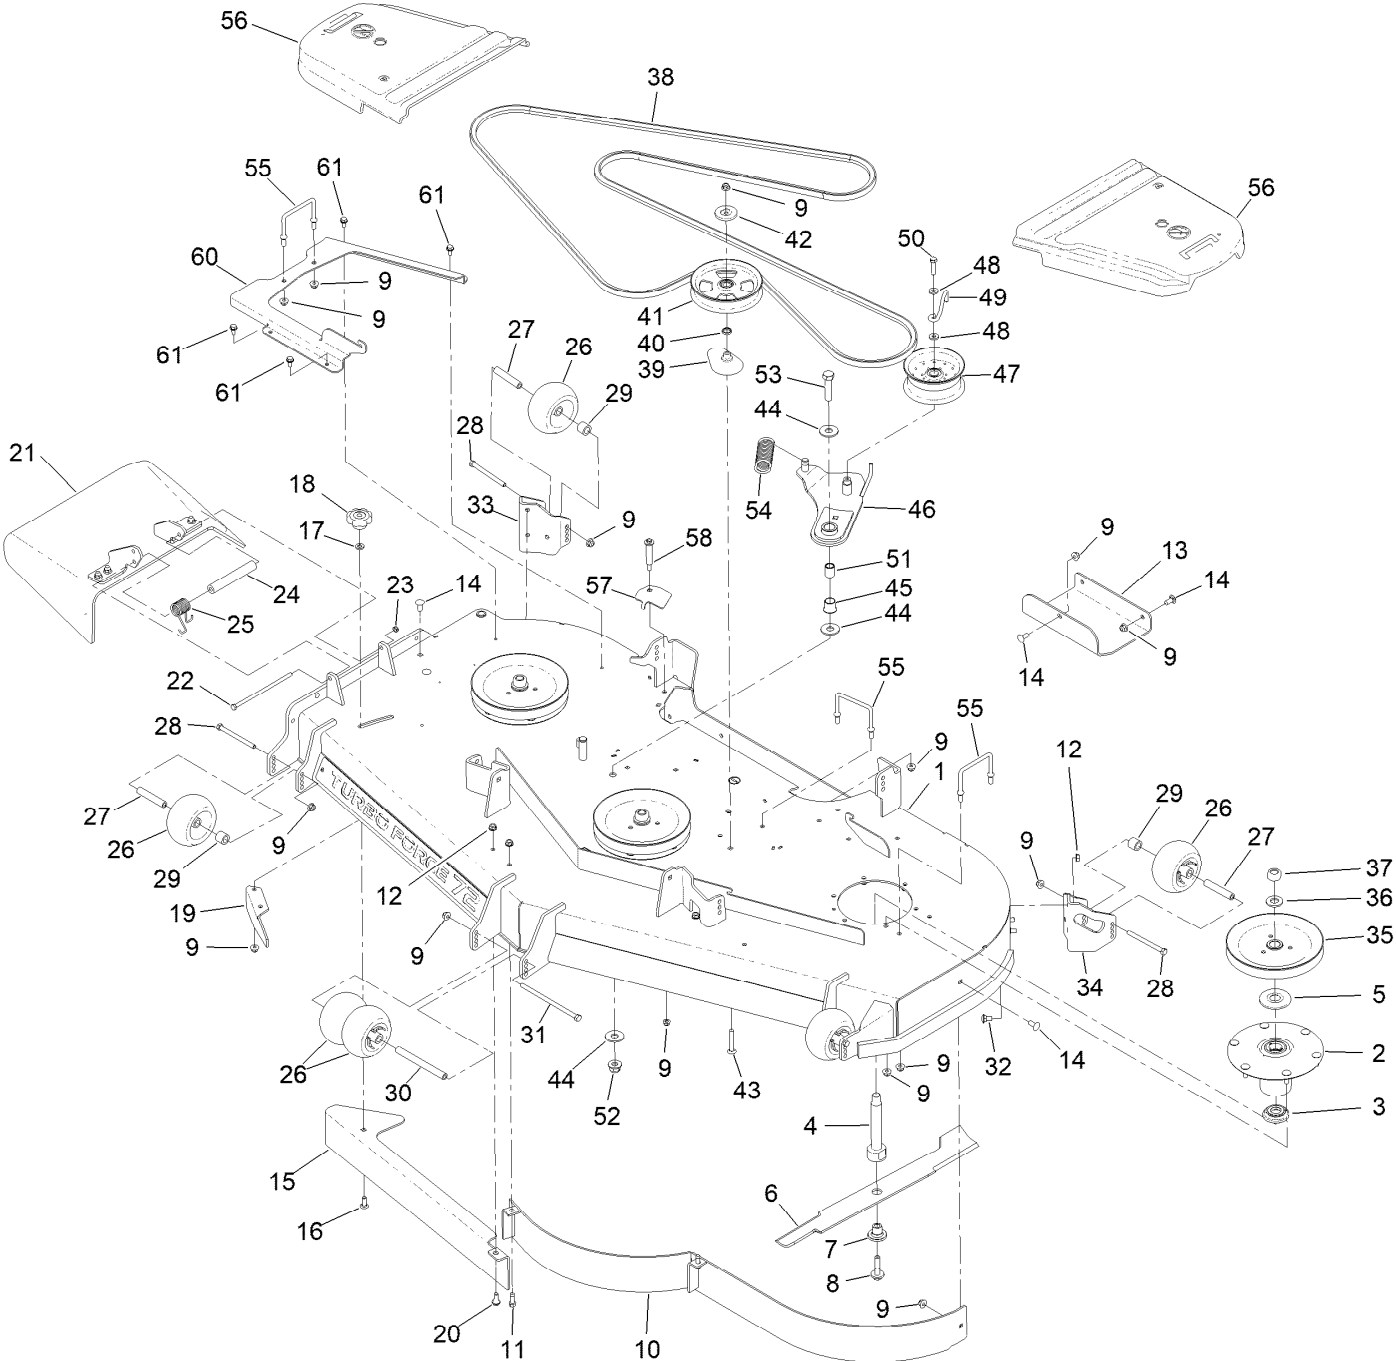

Contents

72 Inch Deck Assembly	4
Deck and Decal Asssembly No. 145-1621	6
Spindle Assembly No. 137-9780	8
Deflector Assembly No. 144-2635	10
Ground Drive Assembly	12
LH Transmission Assembly No. 161-1323	14
RH Transmission Assembly No. 161-1324	16
Hydraulic Hose Assembly	18
Motion Control Assembly	20
Control Handle Assembly No. 132-5157	22
Control Handle Assembly No. 132-5158	24
Parking Brake Assembly	26
Deck Lift Assembly	28
HOC Level Assembly No. 130-1755	30
Deck Strut Assembly No. 147-4557	32
Frame Assembly	34
Wheel and Bearing Assembly No. 140-4896	36
Platform Assembly	38
Engine Assembly	40
Oil Guard Assembly	42
Fuel Tank Assembly	44
Electrical Assembly	46
Attachments and Accessories	48

72 Inch Deck Assembly