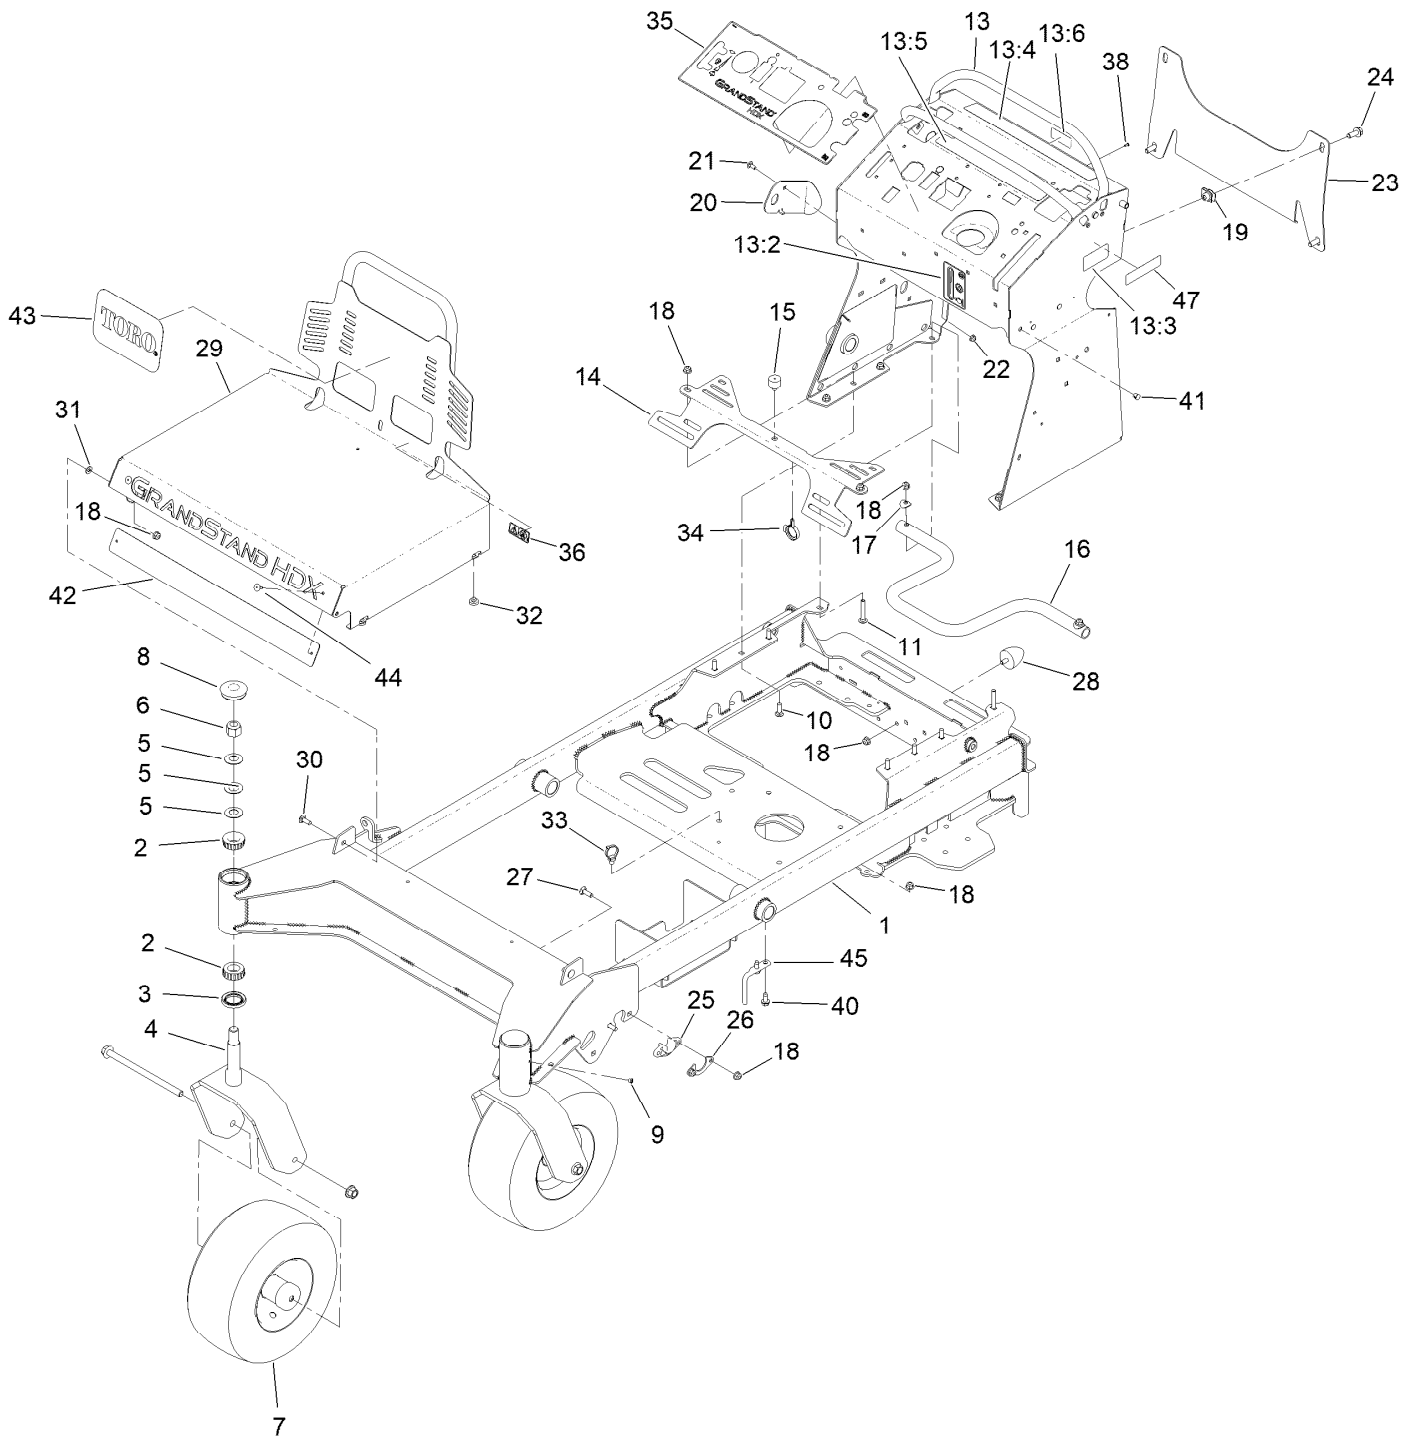

Deck Strut Assembly No. 147-4557 (continued)

<i>Ref.</i>	<i>Part Number</i>	<i>Qty.</i>	<i>Description</i>	<i>Ref.</i>	<i>Part Number</i>	<i>Qty.</i>	<i>Description</i>
1	147-4558-03	1	ASM-Deck Strut [black]	5	2844	4	Washer
2	147-7351	4	Spacer, Bushing ASM	6	104-8301	4	Nut-HF, NI
4	3231-7	4	Screw-CARR				

Frame Assembly