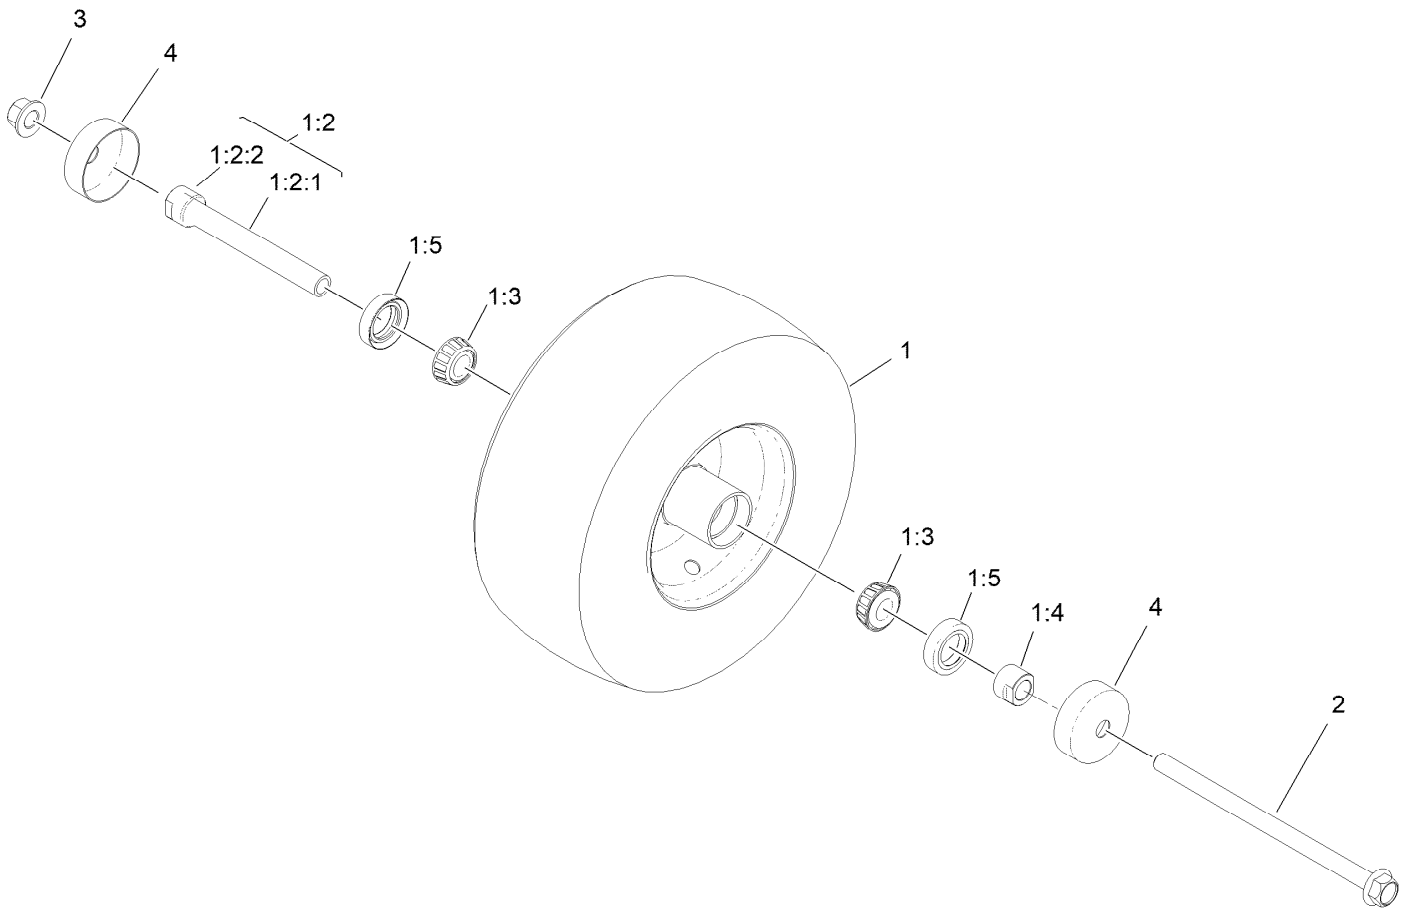

Frame Assembly (continued)

<i>Ref.</i>	<i>Part Number</i>	<i>Qty.</i>	<i>Description</i>	<i>Ref.</i>	<i>Part Number</i>	<i>Qty.</i>	<i>Description</i>
1	147-3490-01	1	Frame-72 [red]	20	147-4952	1	Plate-Striker
2	1-543509	4	Bearing-Roller, Tapered	21	3229-11	1	Screw-CARR
3	116-5647	2	Seal-Grease	22	104-7201	1	Nut-HF, NI
4	142-9968-01	2	Caster-Fork [red]	23	147-4771-03	1	Bracket-Cross
5	1-633508	6	Washer-Bellville	24	3234-42	4	Screw-HHF
6	3296-51	2	Nut-Lock, NI	25	139-5872	2	Bearing-Flange
7	140-4896	2	Semi Pneumatic ASM 13X6.50-6	26	116-2887	2	Gusset-Lift, Deck
8	144-0375	2	Cap, Grease	27	3230-22	4	Screw-CARR
9	1-811010	2	Plug	28	114-1926	4	Bumper-Rubber
10	3230-2	6	Bolt-CARR	29	161-7909	1	ASM-Engine Guard [service]
11	3230-6	2	Bolt-CARR	30	3230-10	2	Bolt-CARR
13	145-5163	1	Tower Decal ASM	31	93-6079	2	Spacer-Nylon
13:2	147-7921	1	Decal-Oil Level	32	1-513658	4	Bumper
13:3	116-8775	1	Decal-Fill, Fuel	33	32180-030	1	Clip-Tie
13:4	139-2878	1	Decal-Warning	34	104-2490	1	Clamp-Hose
13:5	131-3526	1	Decal-Controls	35	147-4765	1	Decal-Panel Control, Briggs
13:6	147-0212	1	Decal - Fuse	36	133-4641	1	Decal-Warning, No Riders
14	147-4769-01	1	Support, Fuel Tank	38	3290-271	2	Rivet-Pop
14	161-1306-01	1	Support, Fuel Tank	40	32144-70	2	Screw-HWHTF
15	120-7893	1	Bumper-Grommet	41	145-3595	3	Dome Panel Plug
16	145-1586-01	1	Tube-Fuel Tank Mount	42	147-4805-01	1	Plate-Backing
17	107-3844	2	Washer	43	104-7213	1	Decal
18	104-8300	20	Nut-HF, NI	44	3269-20	2	Rivet-Pop
19	105-4886	4	Nut-Tinnerman	45	147-4825	1	Guide-Belt
				47	142-5864	1	Decal-Spark Arrester

Wheel and Bearing Assembly No. 140-4896