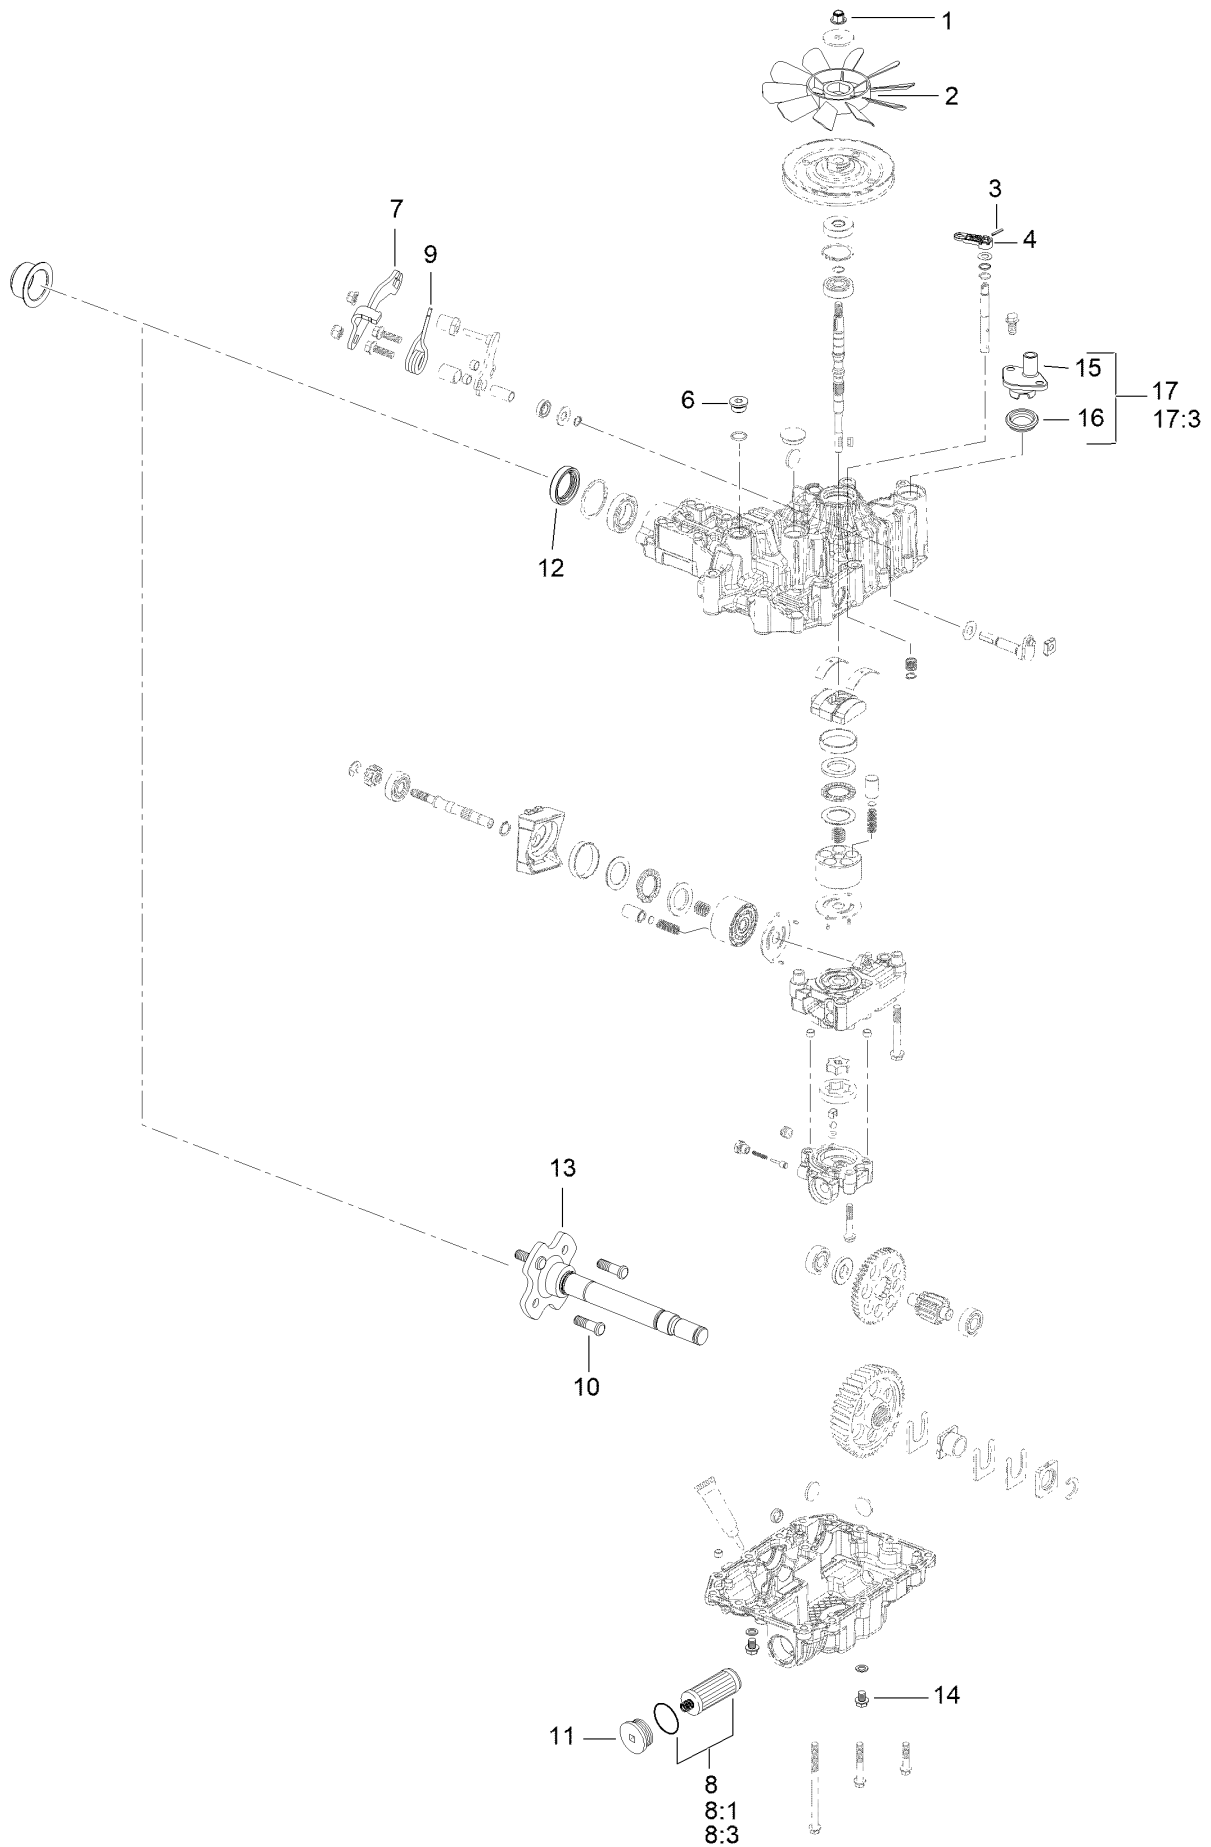

Ground Drive Assembly (continued)

<i>Ref.</i>	<i>Part Number</i>	<i>Qty.</i>	<i>Description</i>	<i>Ref.</i>	<i>Part Number</i>	<i>Qty.</i>	<i>Description</i>
1	161-1323	1	LH Transmisson (Tzt13Sy)	24	92-2379	1	Clamp-Hose
2	161-1324	1	RH Transmisson (Tzt13Sx)	25	145-6176	2	Rod-Bypass
3	147-4756-03	1	Plate, Support, Transaxle	27	108-2992	2	Pin-Hair
4	161-1312	4	Screw-Bshs	28	32180-030	2	Clip-Tie
5	116-4701	15	Screw-HHF	29	144-6607	2	Wheel And Tire ASM
6	104-8301	20	Nut-HF, NI	29:1	144-6606	1	Wheel
7	147-4636-03	1	Plate-Hydro	29:2	140-7975	1	Tire
8	3256-24	1	Washer-Plain	29:3	232-27	1	Stem-Valve
10	1-413088	1	Bushing-Lever, Lift	30	242-50	8	Nut-Lug
11	147-4757	1	Plate-Arm, Idler	34	2412-129	2	Clamp-Hose
12	114-0463	2	Washer-Friction, Composite	35	3290-378	1	Tie-Cable
13	110-9981	2	Washer-Plain	37		1	HYD Hose ASM ■
14	323-25	1	Screw-HH	38	93-8806	1	Washer-Hardened
15	136-5405	1	Pulley-Idler, Flat	39	108-3742	1	Screw-HHF
16	3231-6	1	Screw-CARR	40	115-1451	1	Spacer-Wheel
17	138-1104	1	Spring-Extension	41	138-7227	1	Bushing-Idler
18	145-5186	1	Belt-V	42	126-2055	2	Decal-Torque, Wheel Hub Lug
19	132-1135	1	Tank-HYD	43	130-8362	1	Pulley-Idler, Flat
19:2	133-8677	1	Cap-Vented	44	132-4724	1	Pin-Anchor, Spring
19:5	140-9463	1	Strainer-Neck, Removable ●	45	110-3841	1	Anchor-Spring
20	3229-25	3	Screw-CARR	46	3256-3	1	Washer-Flat
21	104-7201	3	Nut-HF, NI				
23	109-0309	1	Hose-Fuel				

● Not illustrated

■ Not serviced separately

LH Transmission Assembly No. 161-1323