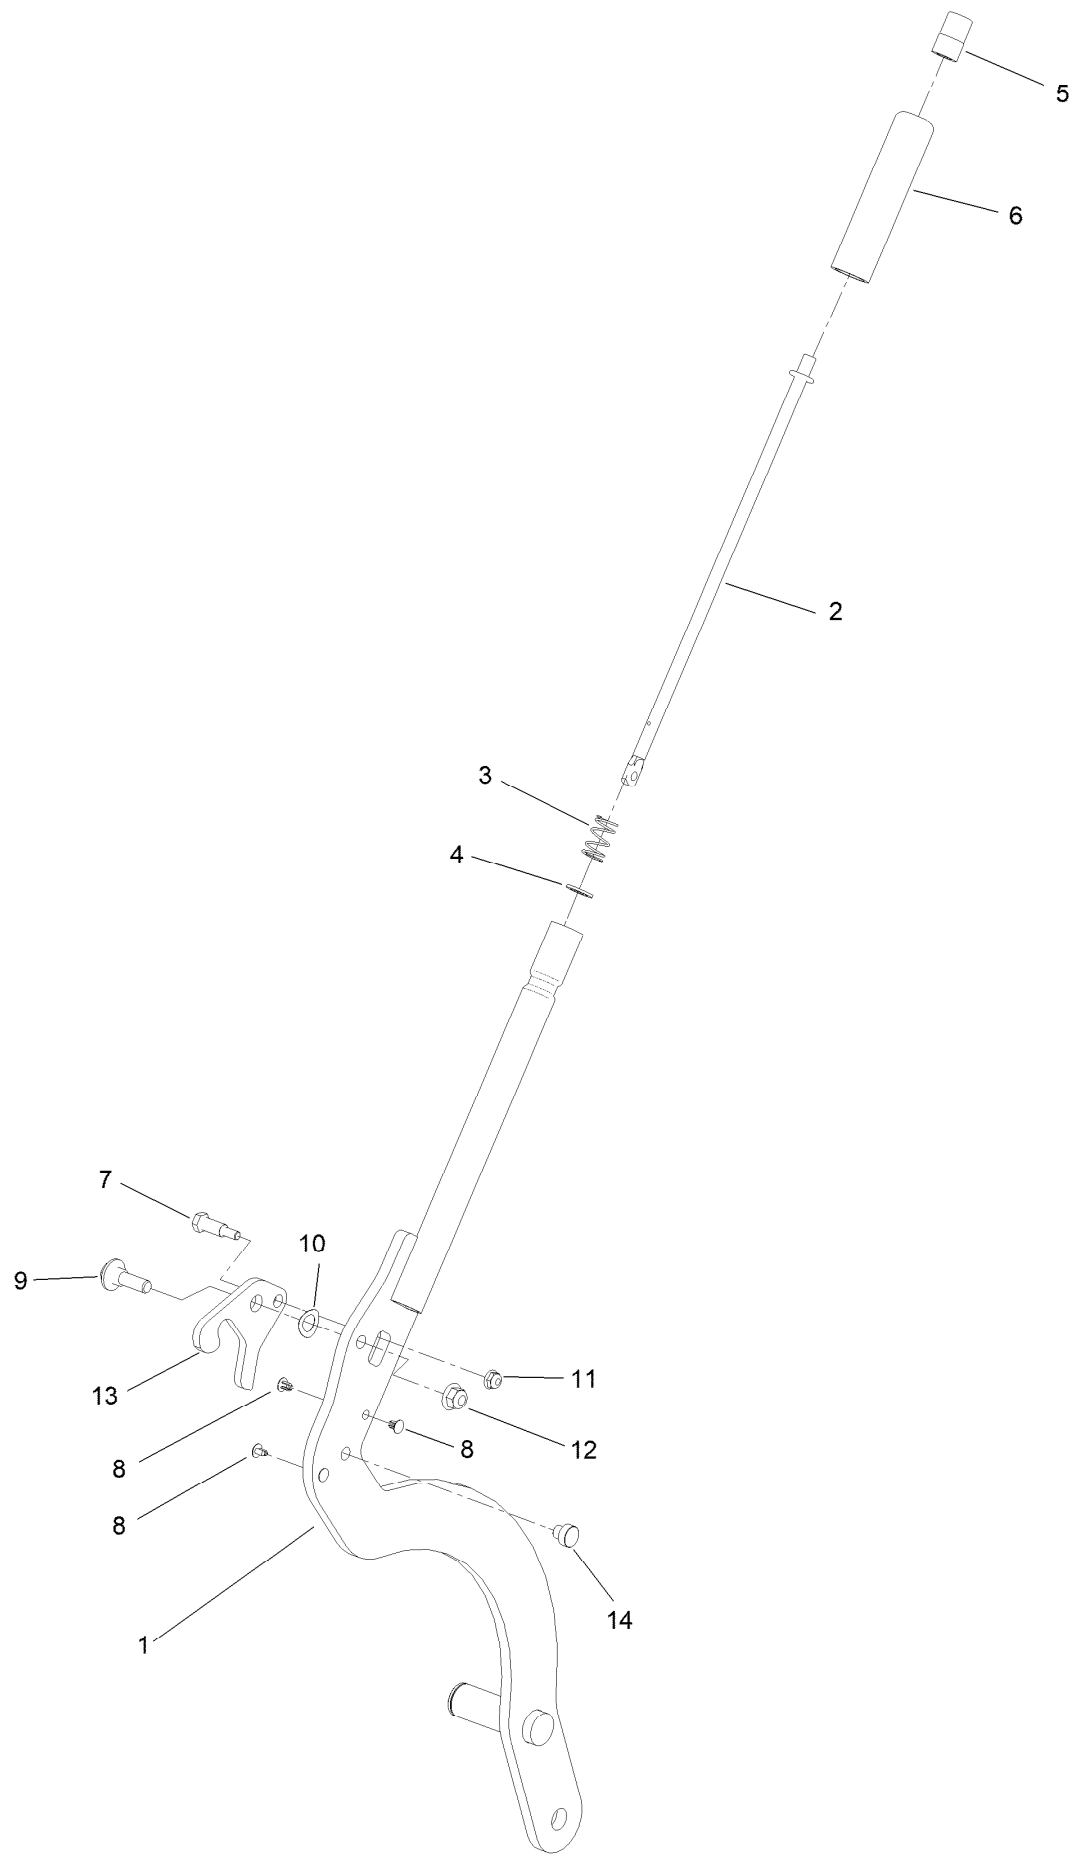

Deck Lift Assembly (continued)

<i>Ref.</i>	<i>Part Number</i>	<i>Qty.</i>	<i>Description</i>	<i>Ref.</i>	<i>Part Number</i>	<i>Qty.</i>	<i>Description</i>
1	138-4887	1	Plate-HOC, Inner	20	116-0780	5	Screw-Shoulder, HHF
2	104-8301	7	Nut-HF, NI	21	99-5107	6	Nut-Lock
3	138-1111	1	Spacer	22	147-4822	4	Link-Adjuster, Deck Lift
4	132-7581	1	HOC Plate And Decal ASM	23	109-8353	4	Trunnion
6	121-1760	2	Spacer	26	3218-5	4	Nut-Jam
8	116-4701	3	Screw-HHF	27	130-0742	4	Bolt-Shoulder
9	116-5584	1	Pin-HOC	30	147-2437-03	1	Front Cross Shaft ASM [black]
10	127-0369	6	Bushing	36	147-4768-03	2	Link Arm - Lift 72
11	3256-62	3	Washer-Flat	37	147-4557	1	ASM-Deck Strut W/Bushings
12	10-8110	3	Washer-Thrust	40	116-0886	1	Spring-Extension
13	130-1755	1	HOC Lever ASM	41	323-58	1	Bolt-TAP, HH
14	32151-29	3	Ring-Retaining	42	98-5975	1	Washer-Belleville
15	147-2441-03	1	RH Rear Lift Arm ASM [black]	43	109-7840	4	Adjuster-Lift, Deck
16	147-4810-03	1	HOC Link ASM [black]	44	127-7444	1	Screw-HHF
18	147-2446-03	1	LH Rear Lift Arm ASM [black]	45	95-6448	2	Spacer
19	3256-28	8	Washer-Flat	46	138-2235	1	Spacer

HOC Level Assembly No. 130-1755