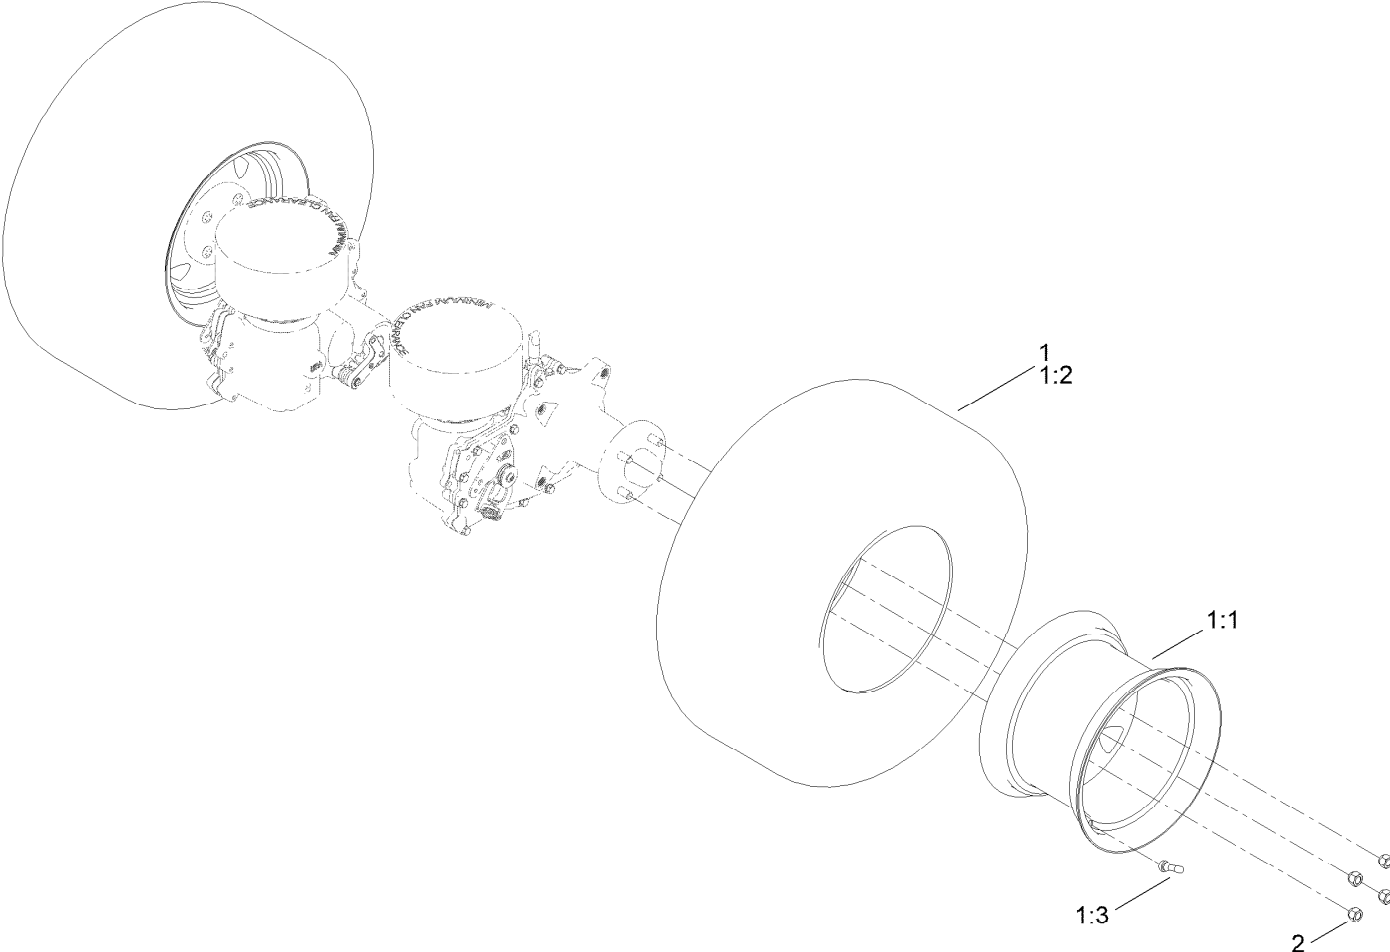

Rear Wheel Assembly