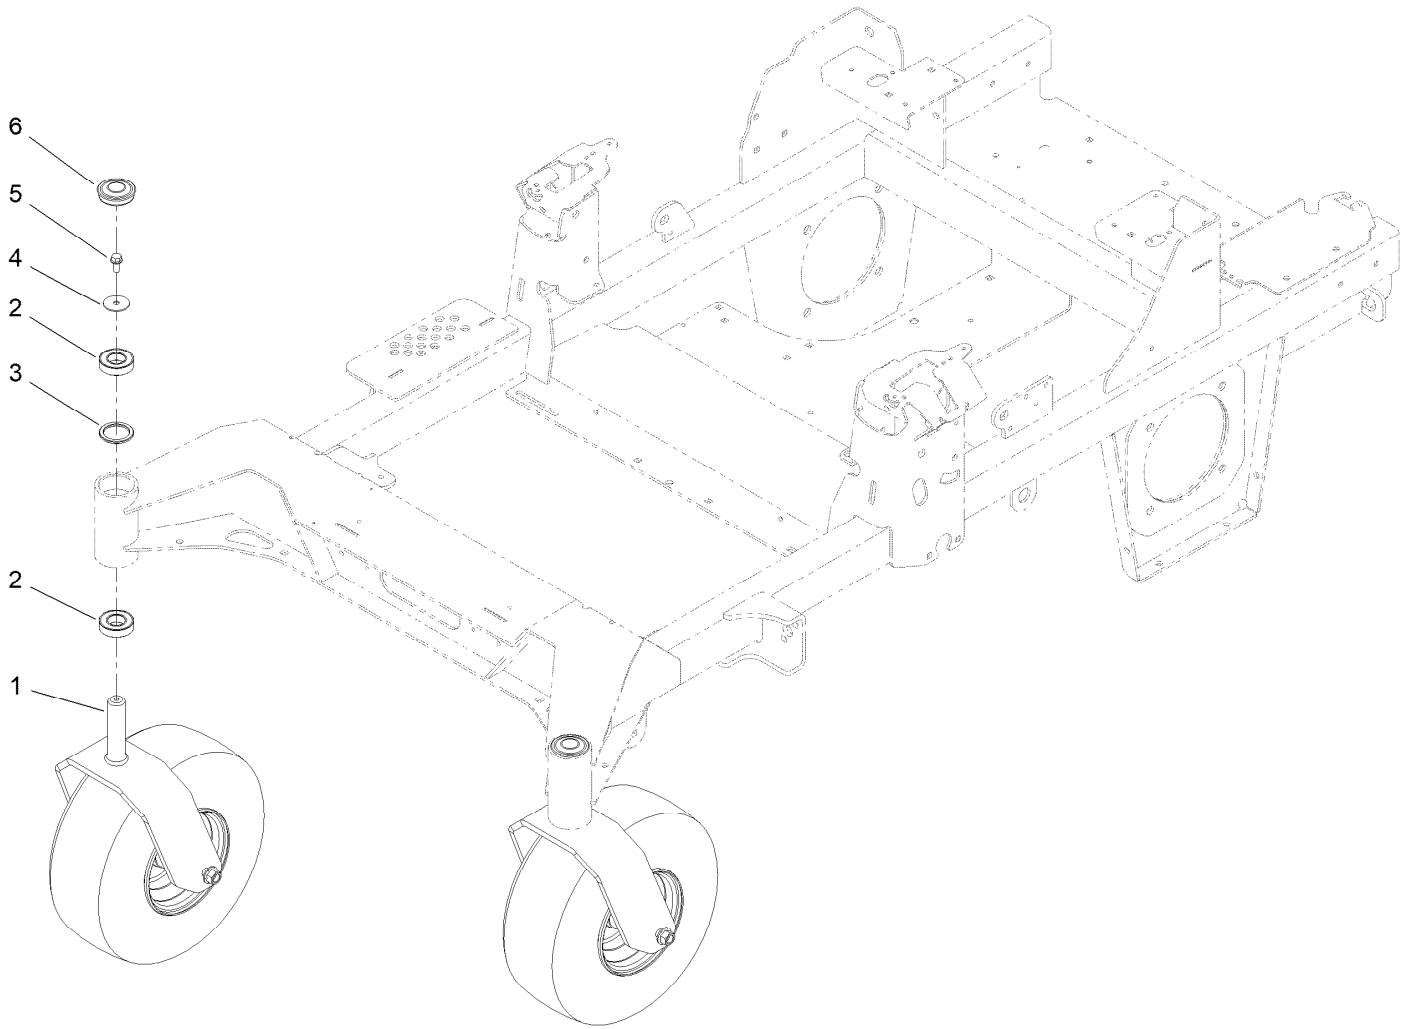

Caster Wheel Assembly

Caster Wheel Assembly (continued)

<i>Ref.</i>	<i>Part Number</i>	<i>Qty.</i>	<i>Description</i>	<i>Ref.</i>	<i>Part Number</i>	<i>Qty.</i>	<i>Description</i>
1		2	ASM-Front Caster W/Fork ●	4	3256-68	2	Washer-Flat
2	109-3678	4	Bearing-Ball	5	100-1668	2	Screw-HHF
3	145-3660	2	Spacer-Bearing	6	144-0375	2	Cap, Grease

● Not serviced separately