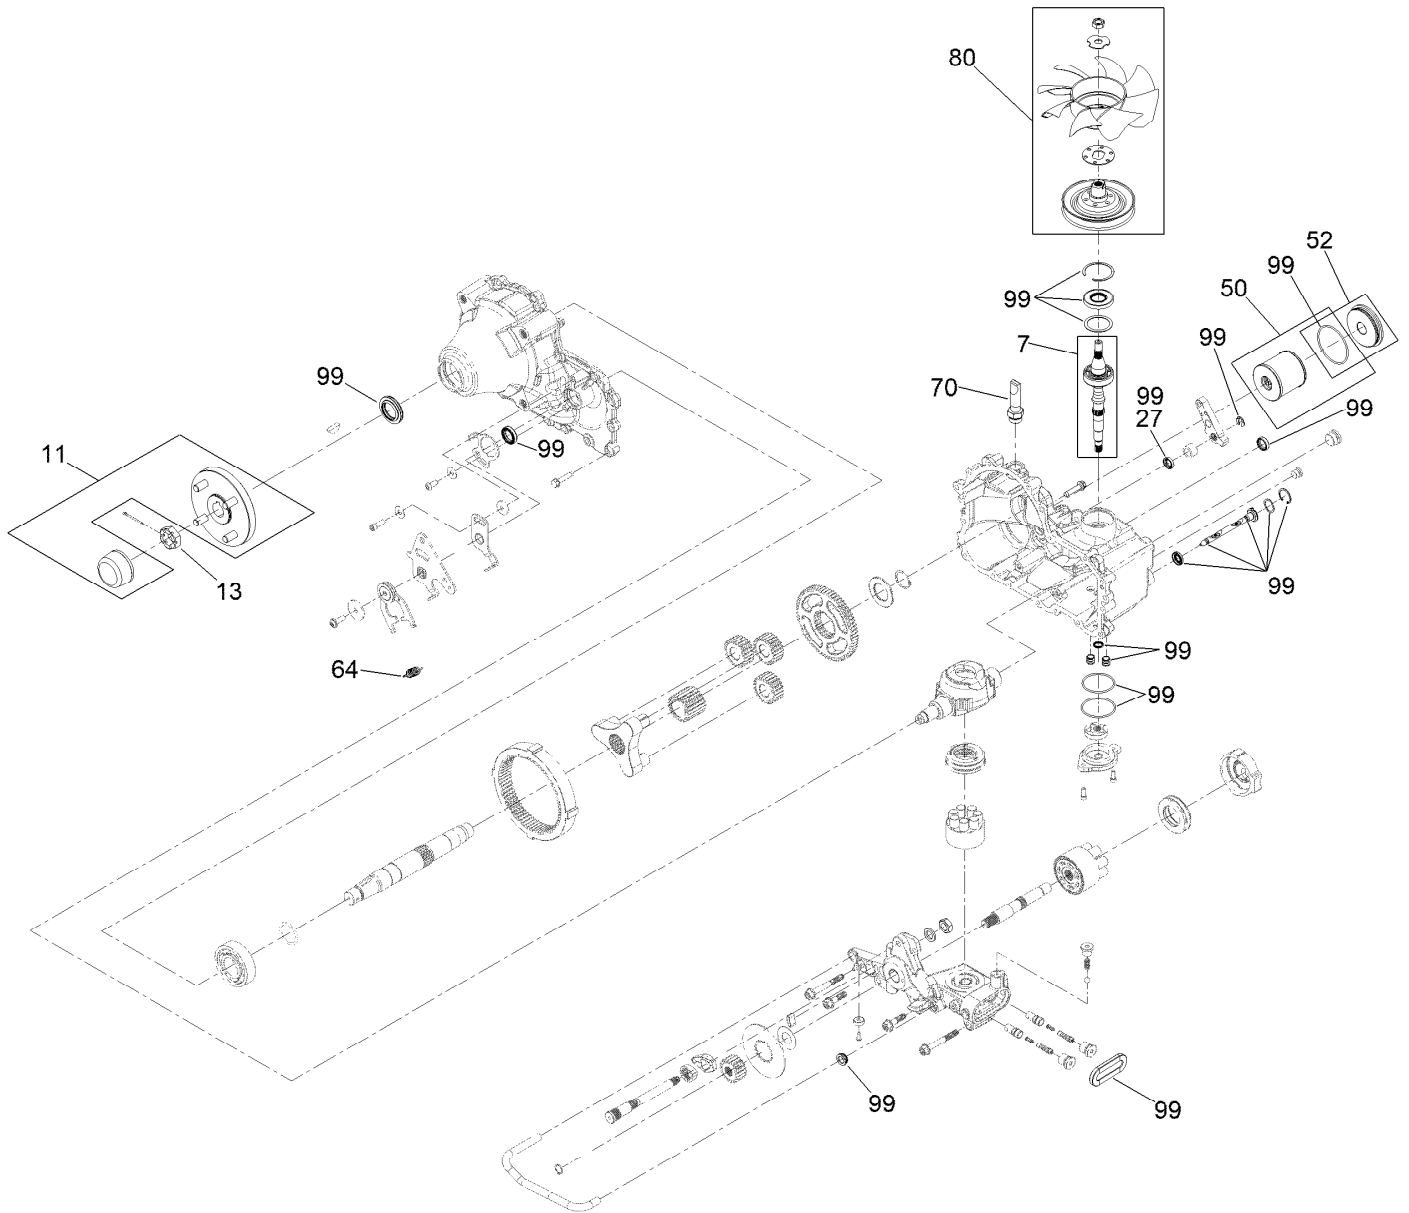

RH Transaxle Assembly No. 138-6077

RH Transaxle Assembly No. 138-6077 (continued)

<i>Ref.</i>	<i>Part Number</i>	<i>Qty.</i>	<i>Description</i>	<i>Ref.</i>	<i>Part Number</i>	<i>Qty.</i>	<i>Description</i>
7	147-1672	1	Kit, Input Shaft	52	144-6604	1	Kit, Filter Plug
11	144-6594	1	Hub-4 Bolt	64	125-4684	1	Spring-Extension
13	144-6595	1	Nut, Slotted	70	144-6601	1	Fitting-5/8 Beaded, 7/8 SAE
27	145-3678	1	Seal, Lip-Brake	80	144-6602	1	Kit, Fan And Pulley
50	144-6603	1	Kit, Filter	99	145-3683	1	Kit-Overhaul Seal