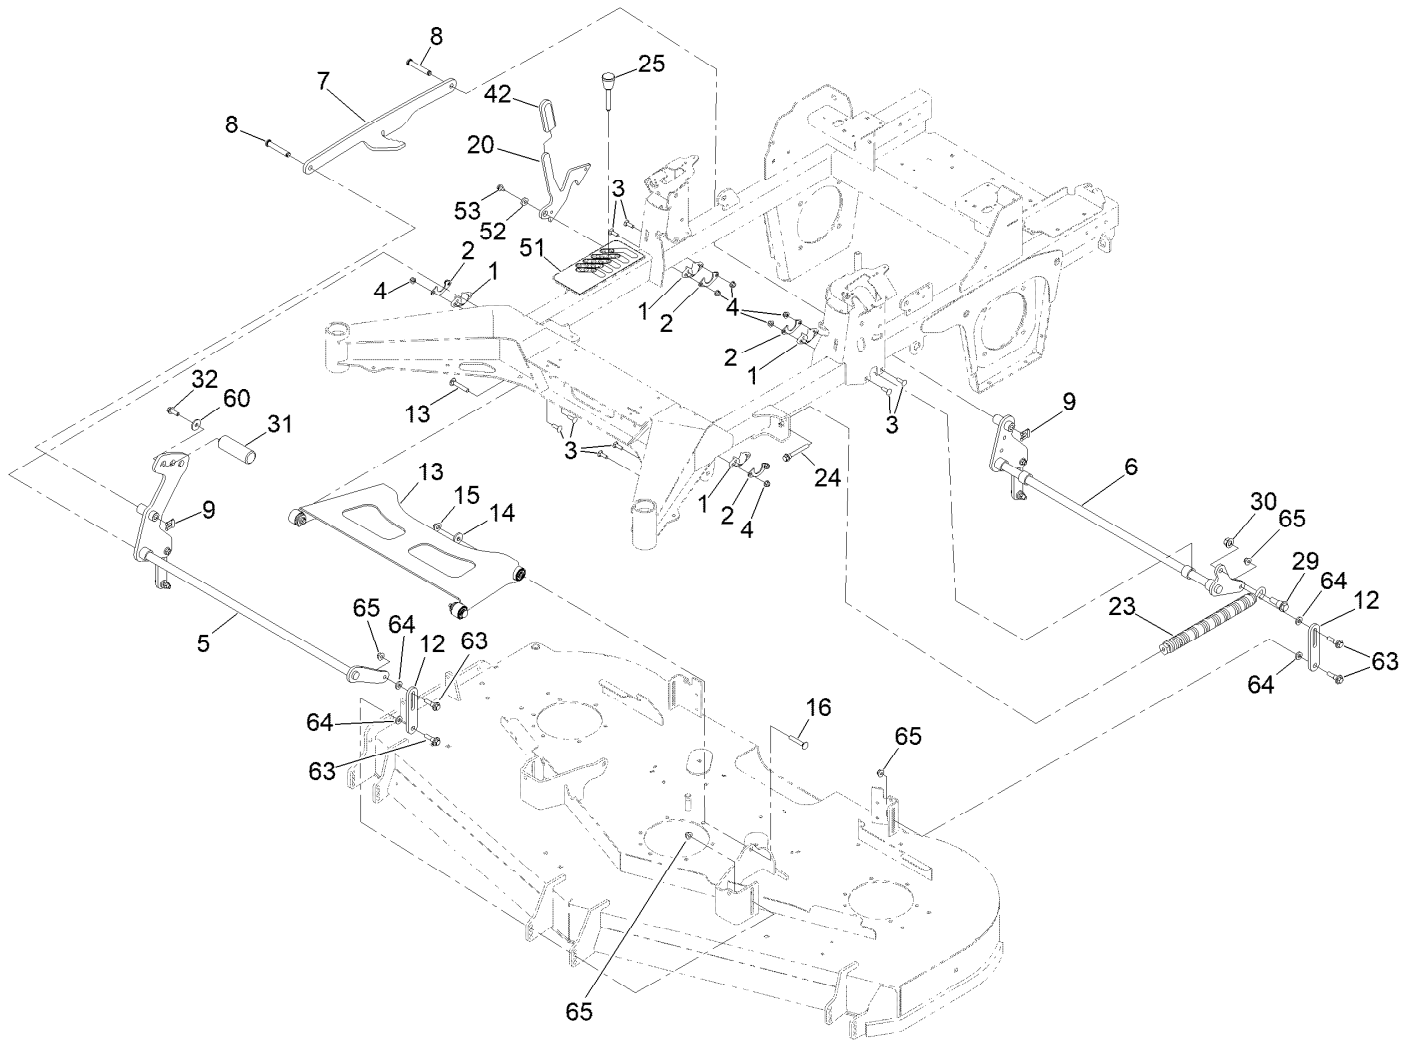

Deck Lift Assembly

Deck Lift Assembly (continued)

<i>Ref.</i>	<i>Part Number</i>	<i>Qty.</i>	<i>Description</i>	<i>Ref.</i>	<i>Part Number</i>	<i>Qty.</i>	<i>Description</i>
1	139-5872	4	Bearing-Flange	23	116-0886	1	Spring-Extension
2	116-2887	4	Gusset-Lift, Deck	24	92-7674	1	Bolt-Shoulder
3	3230-22	8	Screw-CARR	25	126-5401	1	Pin-HOC
4	104-8300	8	Nut-HF, NI	29	116-0780	1	Screw-Shoulder, HHF
5	161-3484-03	1	Deck Lift Shaft ASM [black]	30	99-5107	1	Nut-Lock
6	140-4975-03	1	Shaft-Lift, Deck	31	140-4959	1	Pedal-Foot Lift
7	126-4639-03	1	Link-HOC	32	3234-42	1	Screw-HHF
8	126-9181	2	Pin-Clevis	42	132-4749	1	Grip-Lever
9	138-8491	2	Clip-Pin	51	139-6699	1	Decal-HOC
12	145-5702-03	4	Link-Lift, Deck	52	104-7658	1	Spacer
13	140-1179	1	Deck Strut W/ Bushings ASM	53	9266934	1	Screw
14	1-373034	2	Washer	60	2844	1	Washer
15	109-6658	2	Nut-Flange, NI	63	130-0742	8	Bolt-Shoulder
16	3231-7	2	Screw-CARR	64	43-0940	8	Spacer
20	145-8475-03	1	Plate-Transport Lock	65	104-8301	8	Nut-HF, NI