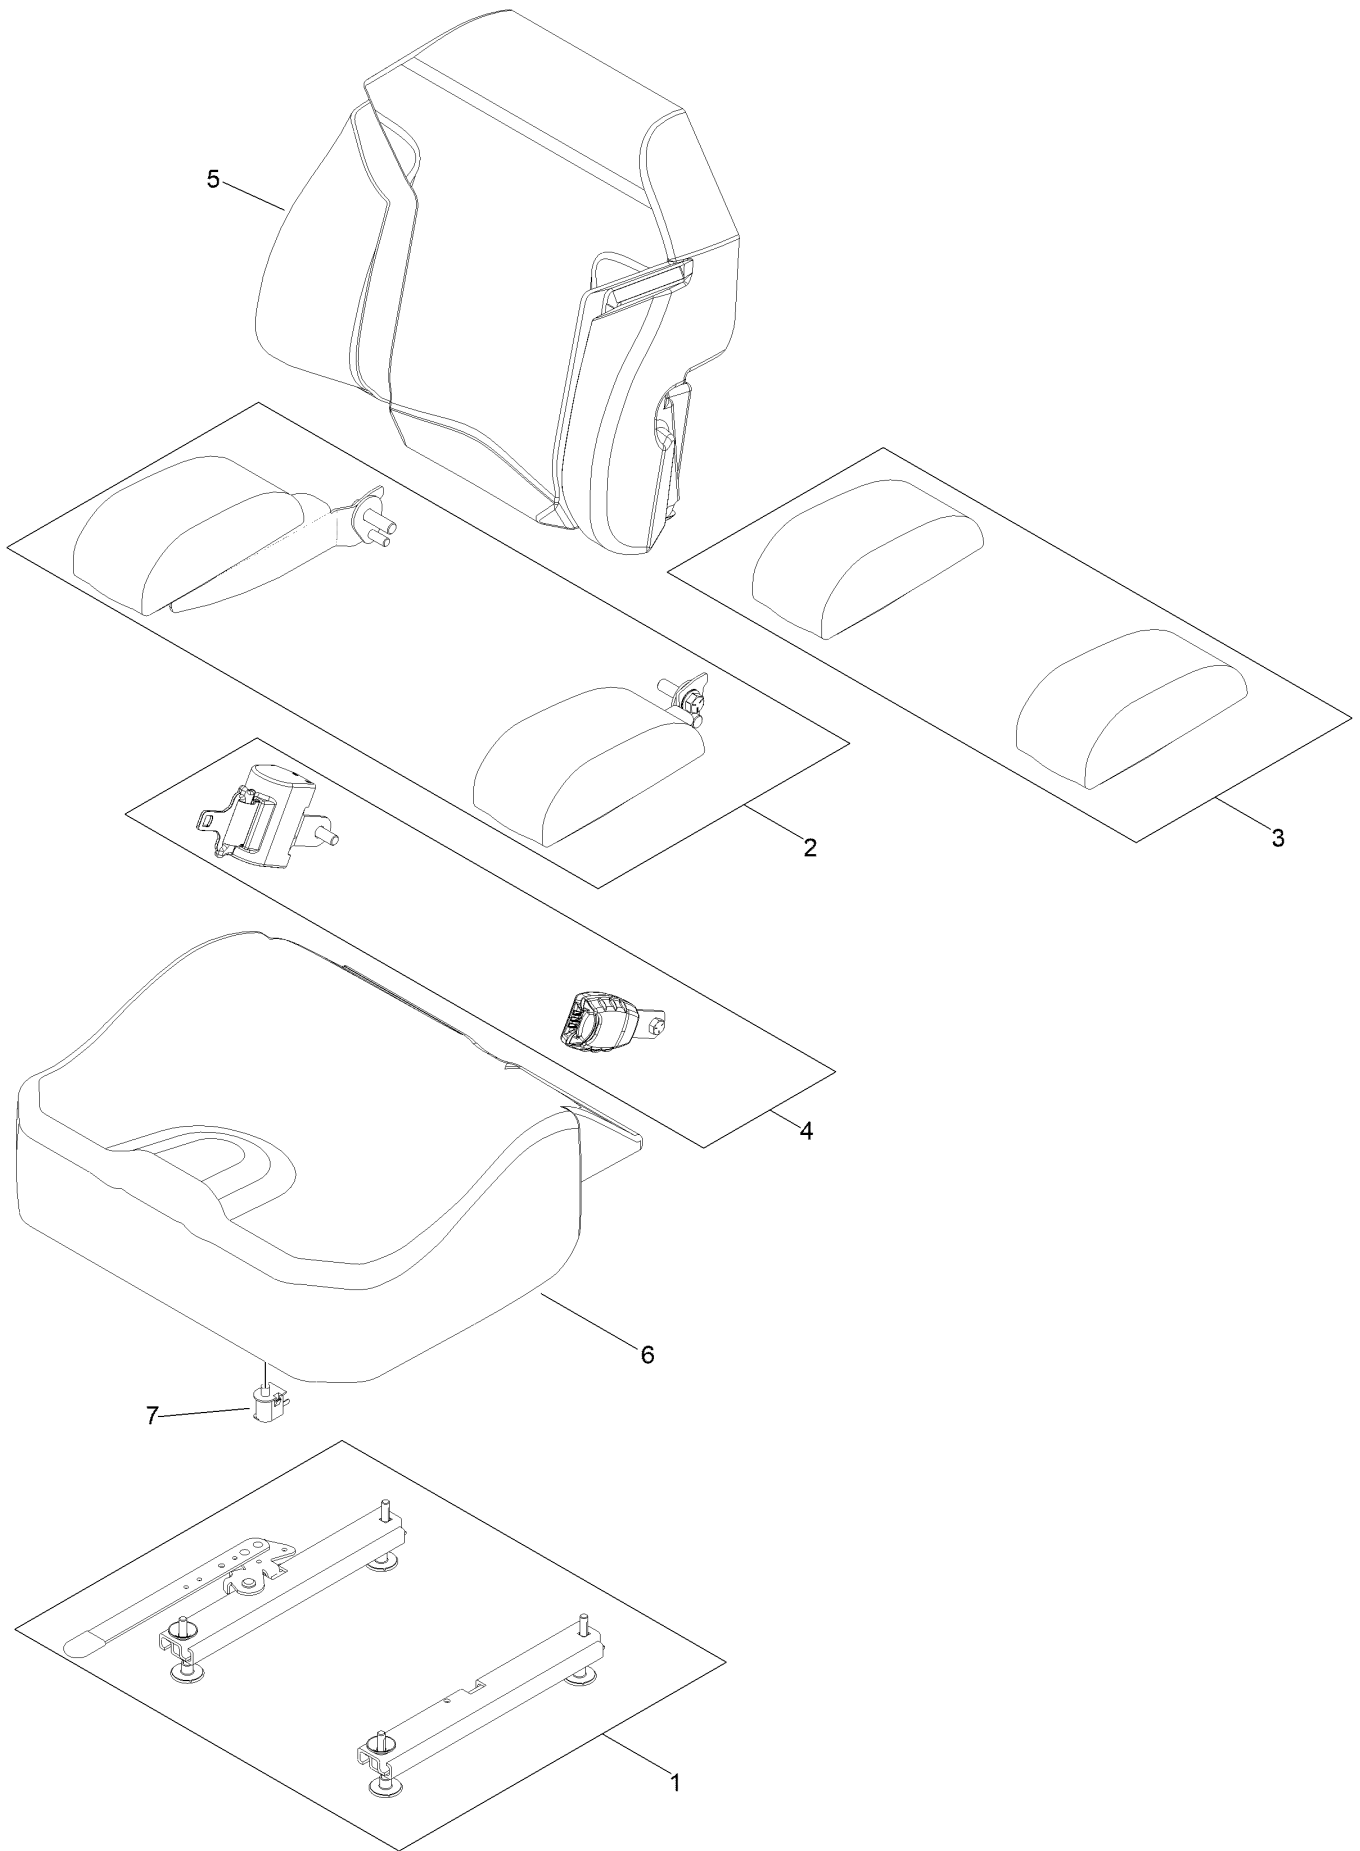

Seat Assembly No. 144-2631

Seat Assembly No. 144-2631 (continued)

<i>Ref.</i>	<i>Part Number</i>	<i>Qty.</i>	<i>Description</i>
1	147-7883	1	Seat Track Kit
2	145-3641	1	Armrest Kit
3	145-3642	1	Pads-Armrest
4	130-2854	1	Seat Belt Kit

<i>Ref.</i>	<i>Part Number</i>	<i>Qty.</i>	<i>Description</i>
5	145-3643	1	Cover-Back, Seat
6	145-3644	1	Cover-Bottom, Seat
7	82-2190	1	Switch-Bail