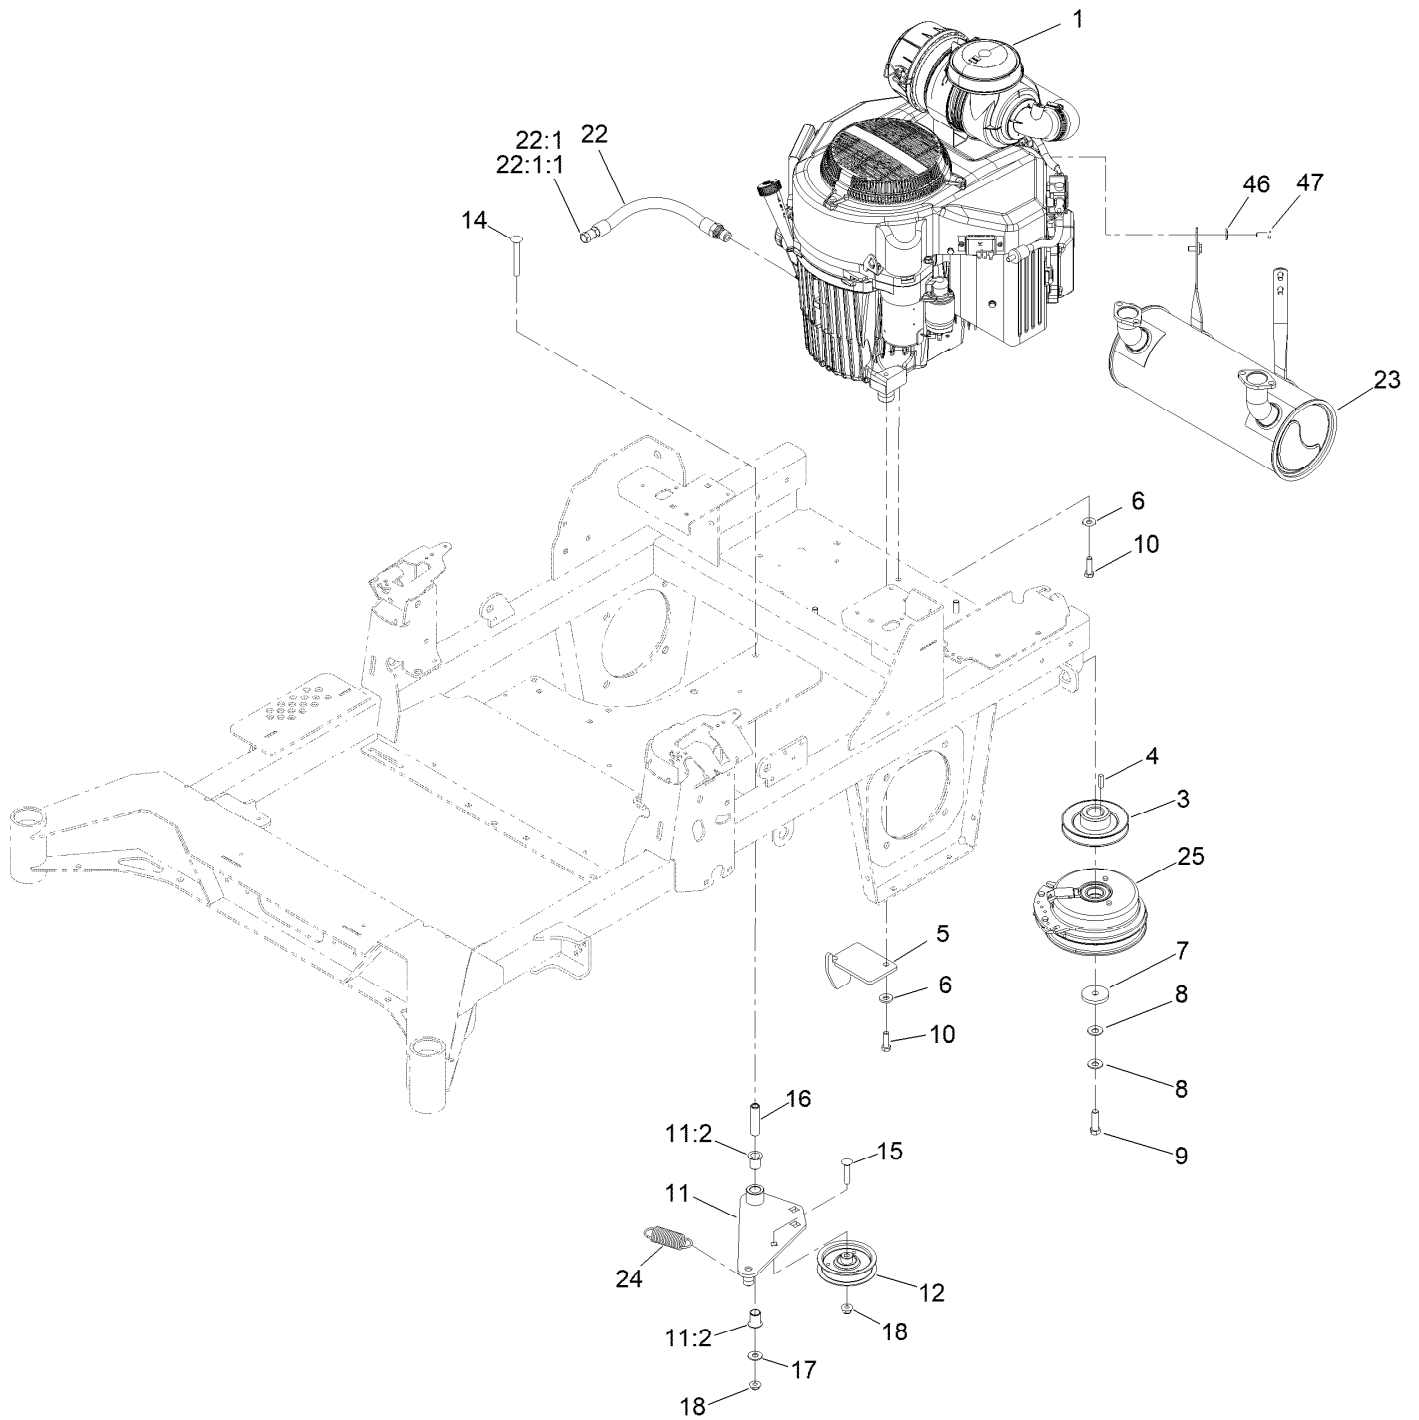

Engine, Clutch and Muffler Assembly

Engine, Clutch and Muffler Assembly (continued)

<i>Ref.</i>	<i>Part Number</i>	<i>Qty.</i>	<i>Description</i>	<i>Ref.</i>	<i>Part Number</i>	<i>Qty.</i>	<i>Description</i>
1		1	Engine-Kawasaki, Fx1000V ■▲	14	3231-42	1	Screw-CARR
3	139-6702	1	Sheave, W/Hub	15	3231-29	1	Screw-CARR
4	1-807259	1	Key	16	139-6690	1	Bushing, Idler Pivot
5	140-1190	1	Anchor-Clutch	17	3256-4	1	Washer-Flat
6	98-5975	4	Washer-Belleville	18	104-8301	2	Nut-HF, NI
7	109-6919	1	Washer-Plain	22	116-4924	1	Engine Oil Drain Hose ASM
8	1-603610	2	Washer-Spring	22:1	353-508	1	Plug-HH ●
9	109-9761	1	Screw-HH	22:1:1	237-42	1	O-Ring
10	323-7	4	Screw-HH	23	140-8002	1	Muffler
11	144-2671	1	Idler Arm ASM	24	1-653331	1	Spring-Idler
11:2	138-2573	2	Bushing-Flange	25	116-1604	1	Clutch
12	140-4964	1	Pulley-Idler, Flat	46	1-303334	4	Washer-Spring
				47	33114-020	4	Screw-HH

● Torque to 24-26 ft-lb
▲ Obtain parts from www.kawpower.com

■ Not serviced separately