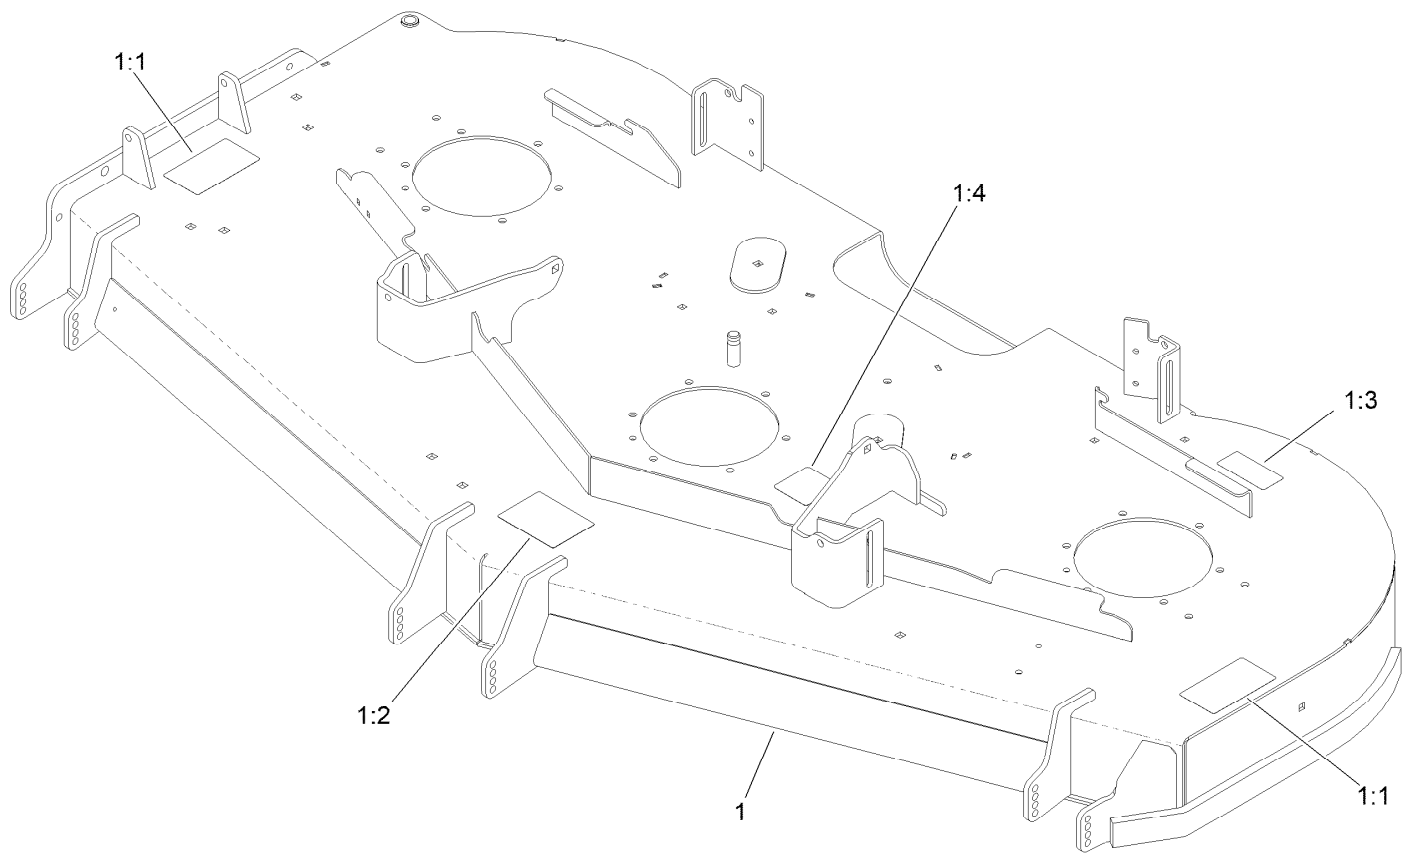

Spindle Assembly No. 137-9780 (continued)

<i>Ref.</i>	<i>Part Number</i>	<i>Qty.</i>	<i>Description</i>
2	116-0720	2	Bearing-Ball
3	138-6042	1	Spacer-Bearing

Deck Decal Assembly No. 147-5042