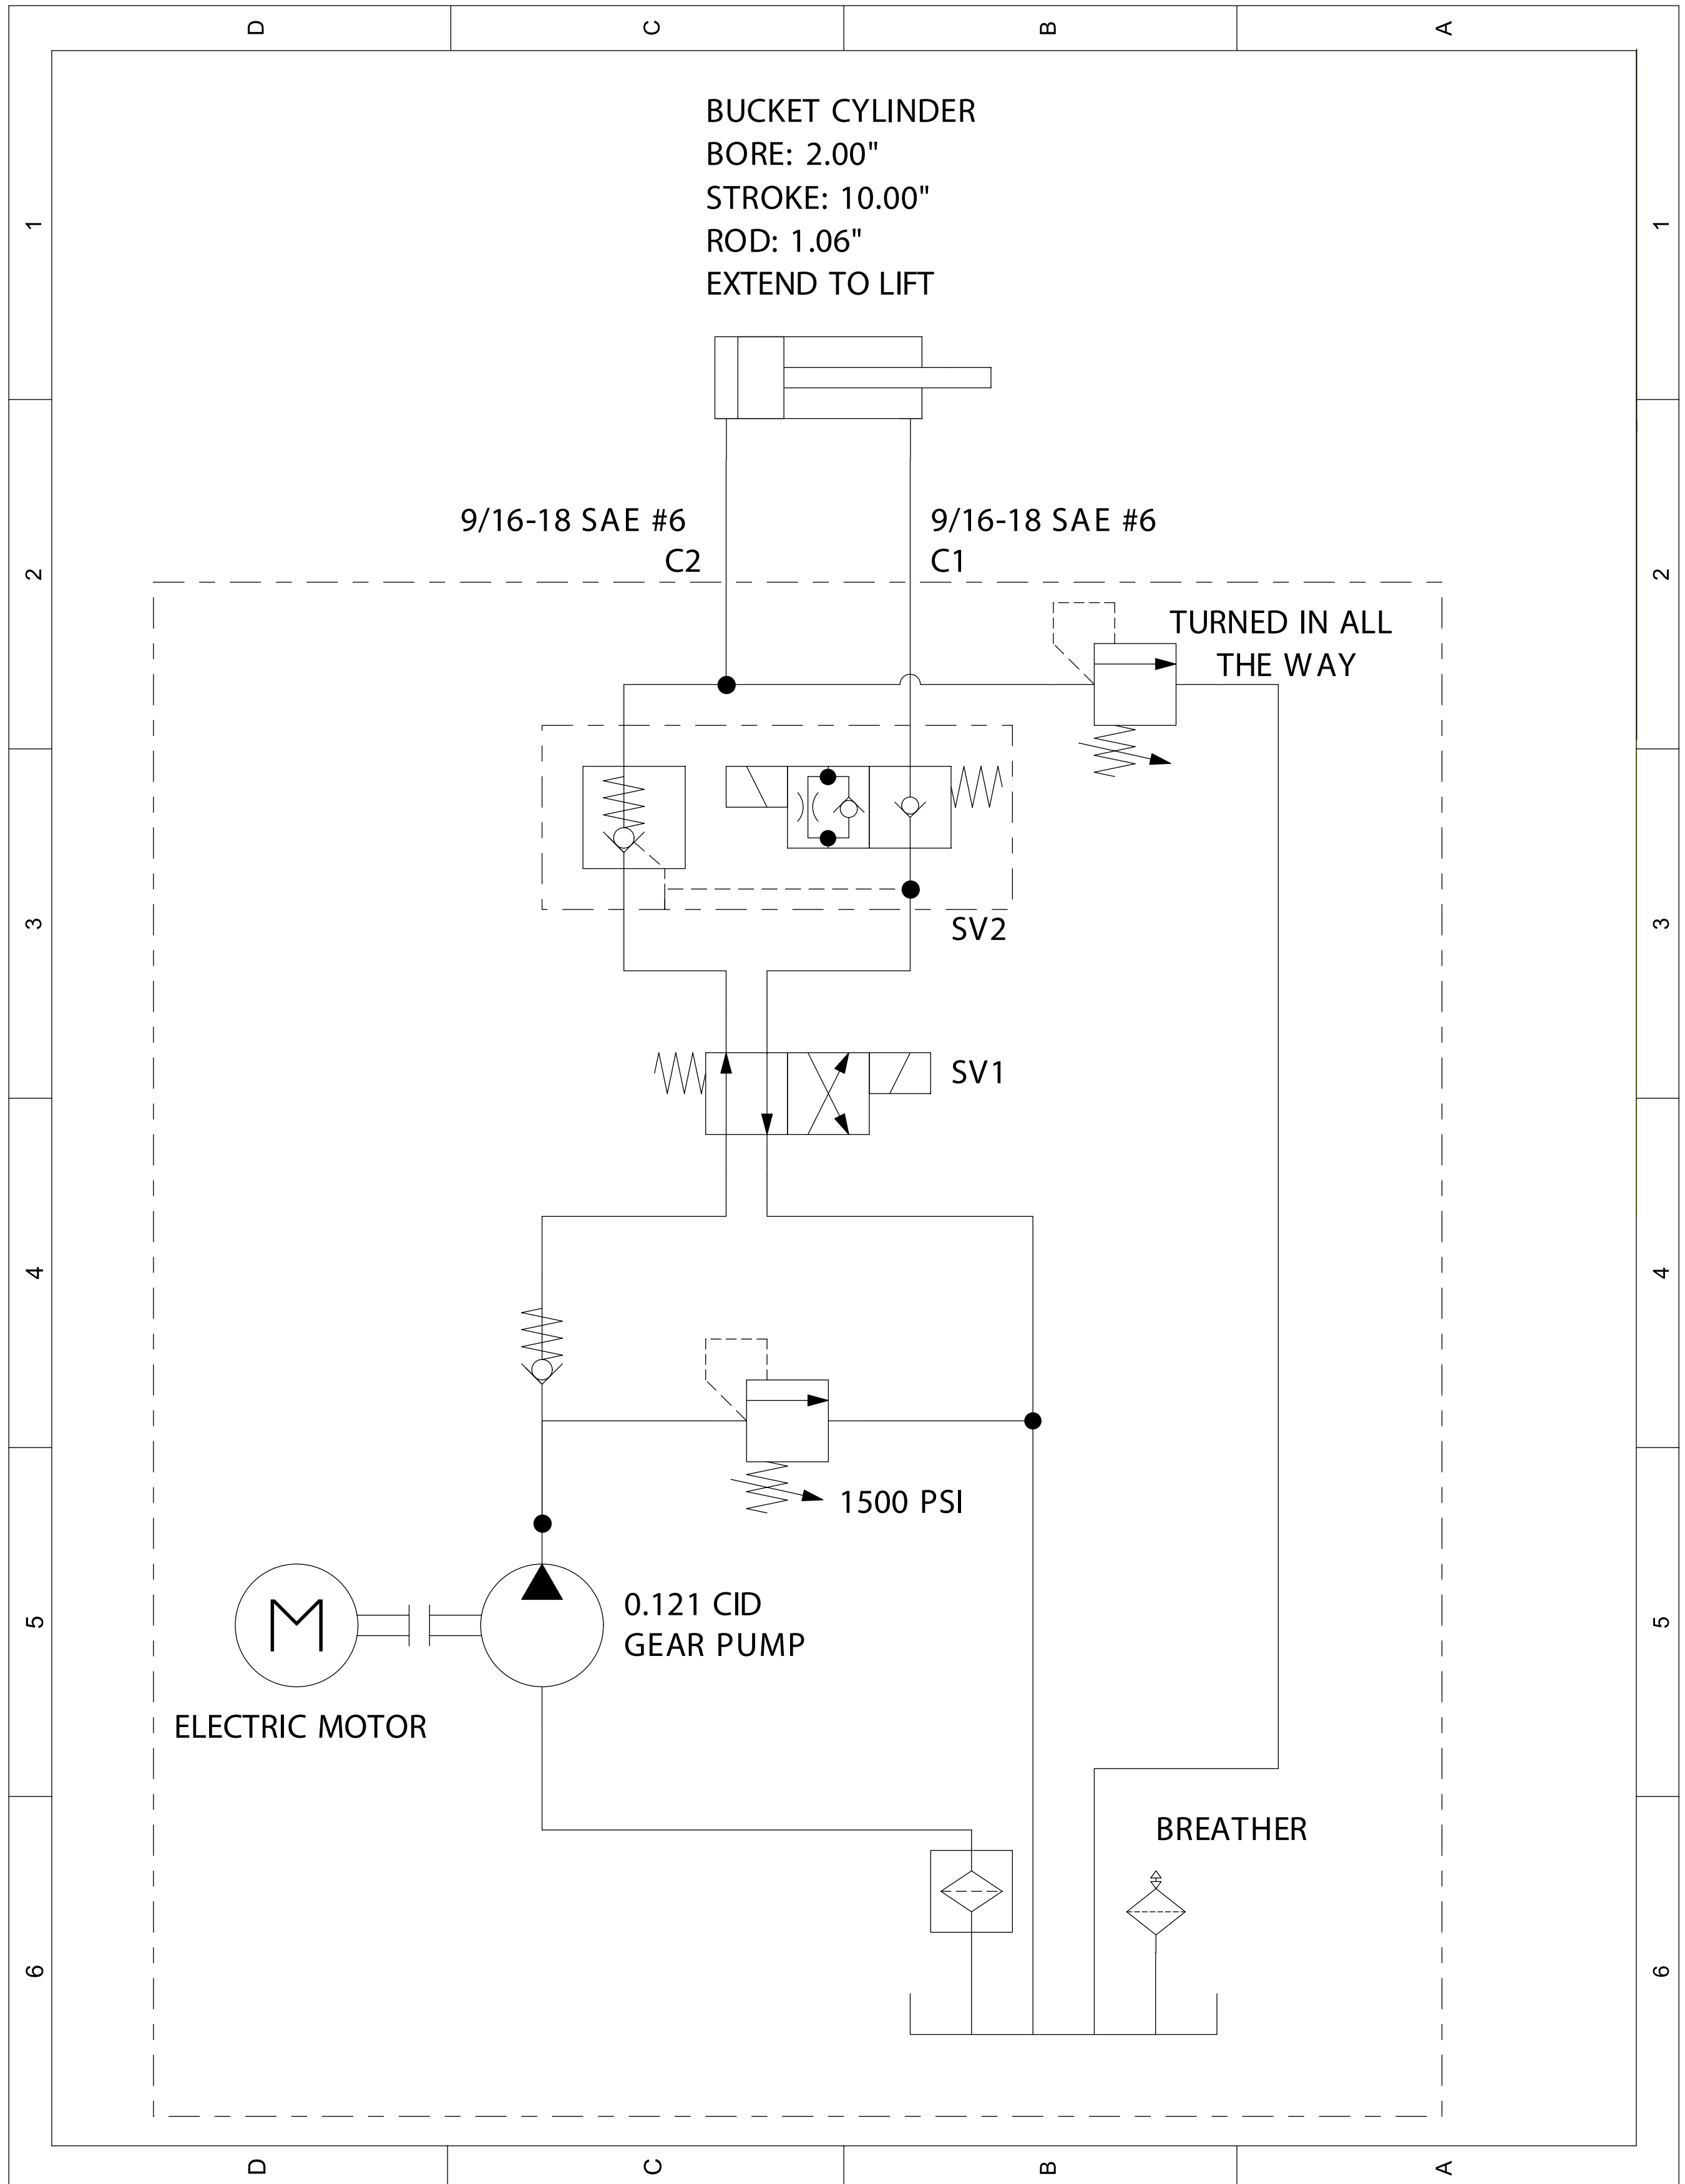

Ultra Buggy® e2500

Model No. 68037—Serial No. 400000000 and Up
Model No. 68037G—Serial No. 400000000 and Up

Hydraulic Schematic

68037
145-1176 Rev A
1 of 1

g437205