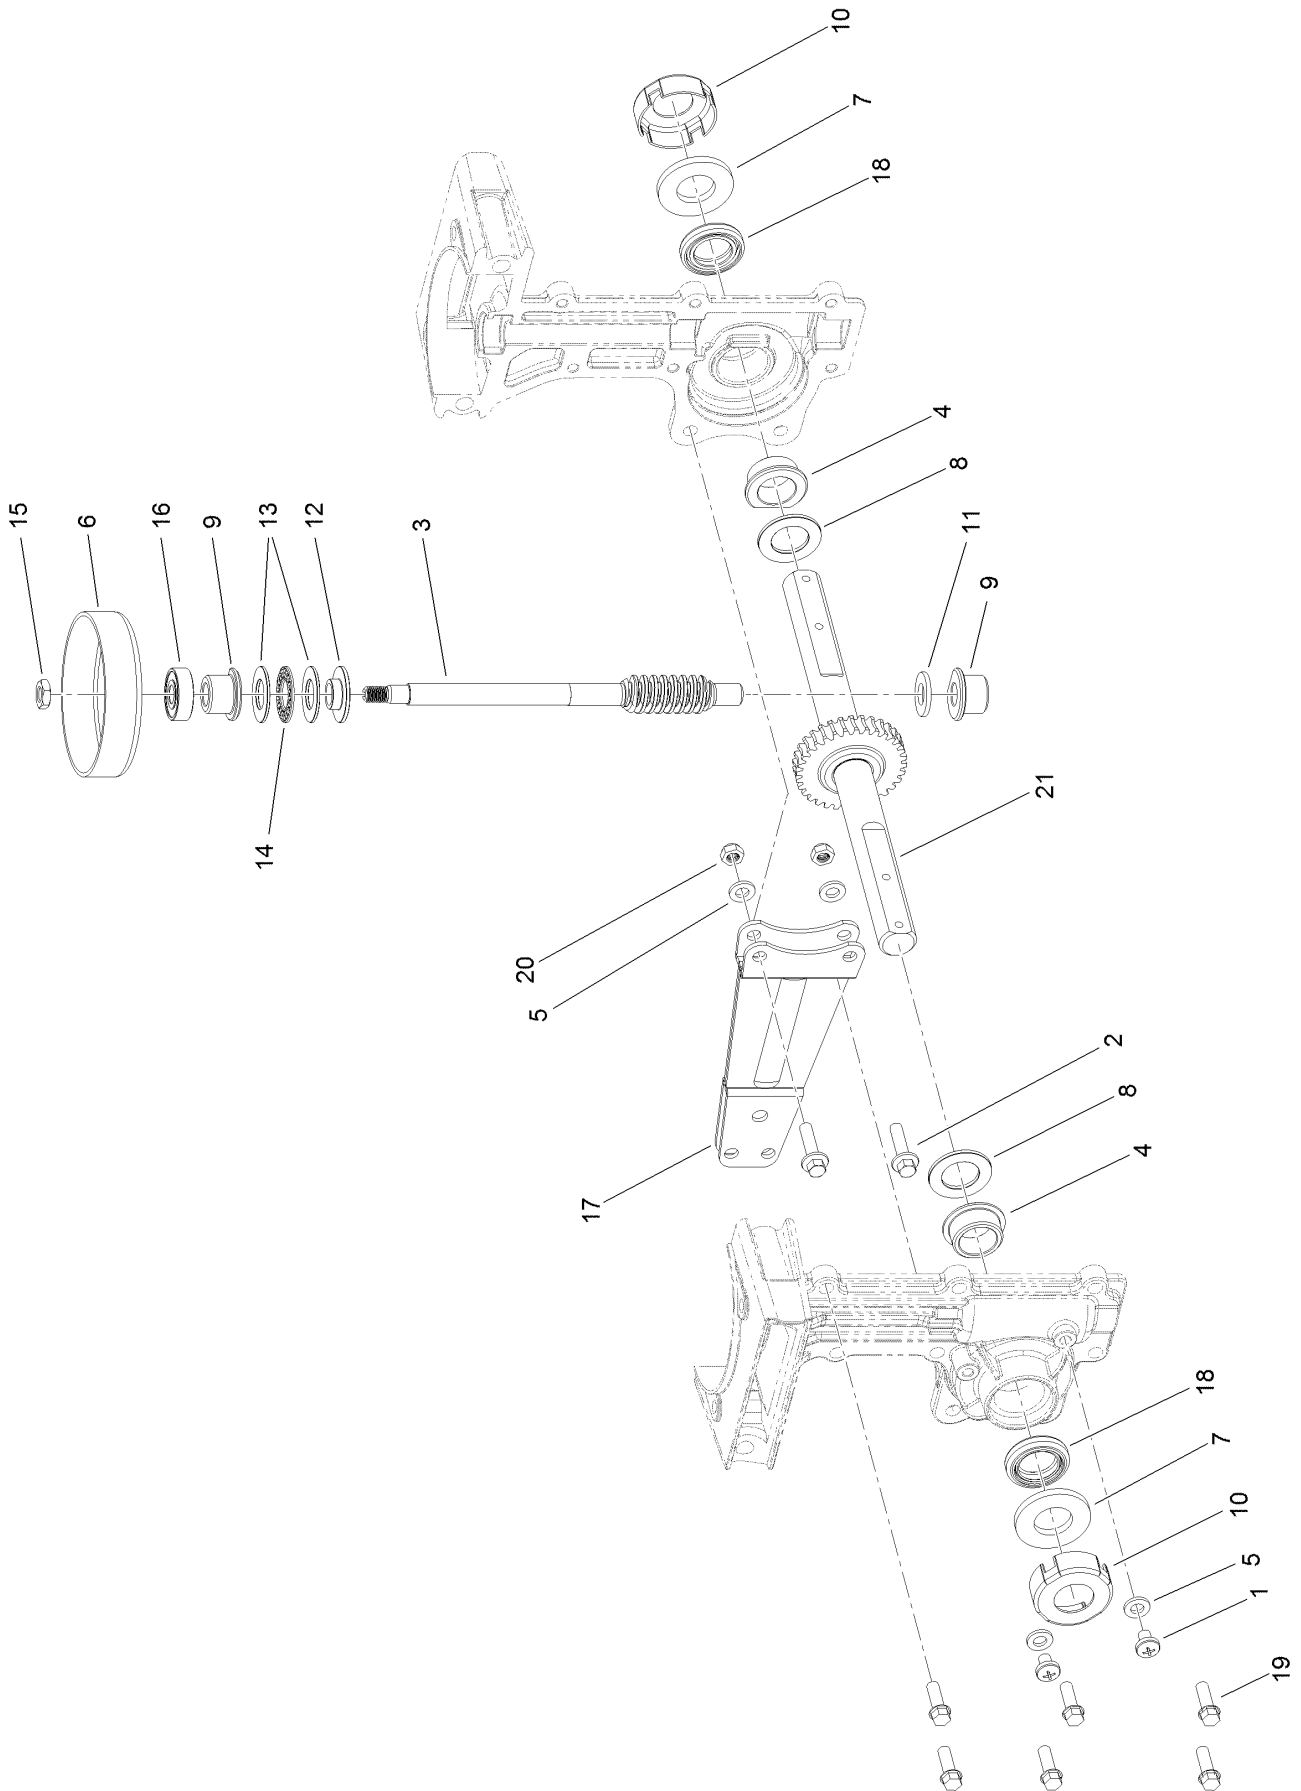

Transmission Assembly

Transmission Assembly (continued)

<i>Ref.</i>	<i>Part Number</i>	<i>Qty.</i>	<i>Description</i>	<i>Ref.</i>	<i>Part Number</i>	<i>Qty.</i>	<i>Description</i>
1	144-4675	2	Screw-PPH	12	144-4752	1	Bearing-Thrust
2	144-4676	2	Screw-HHF	13	144-4753	2	Washer-Plain
3	144-4686	1	Shaft-Drive	14	144-4754	1	Bearing-Thrust
4	144-4689	2	Bushing-Flange	15	144-4755	1	Nut
5	144-4777	4	Washer	16	144-4756	1	Bearing-Ball
6	144-4701	1	Clutch Drum	17	144-4759	1	Wheel And Drag Mount
7	144-4744	2	Washer-Fiber	18	144-4764	2	Seal-Shaft
8	144-4745	2	Shim-Shaft, Tine	19	144-4765	6	Screw-HHF
9	144-4746	2	Bushing-Flange	20	144-4766	2	Nut-Lock
10	144-4749	2	Cap-Dust	21	144-4767	1	Tine Shaft ASM
11	144-4751	1	Spacer