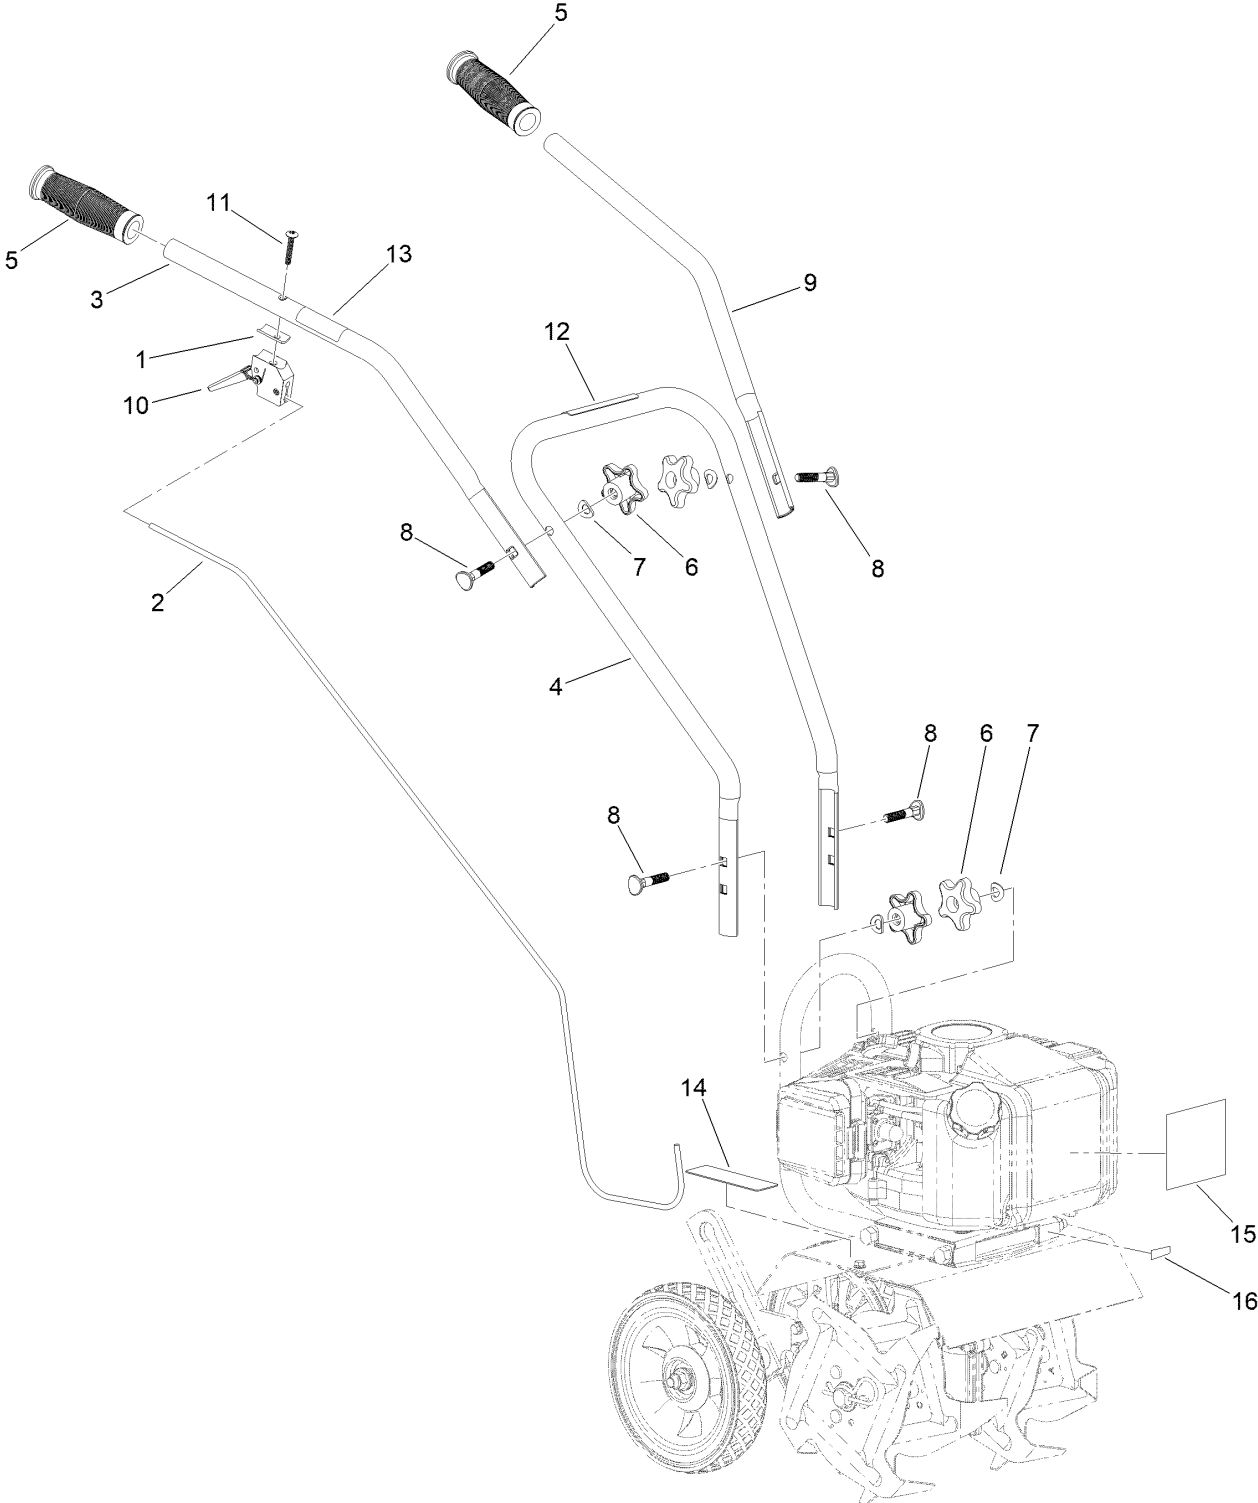

Handles and Controls Assembly

Handles and Controls Assembly (continued)

<i>Ref.</i>	<i>Part Number</i>	<i>Qty.</i>	<i>Description</i>	<i>Ref.</i>	<i>Part Number</i>	<i>Qty.</i>	<i>Description</i>
1	144-4673	1	Pad-Rubber	9	144-4687	1	Handlebar-Left, Upper
2	144-4677	1	Throttle Cable	10	144-4775	1	Throttle Lever ASM
3	144-4735	1	Handle-Lower	11	144-4776	1	Screw-PTH
4	144-4842	1	Handlebar-Middle	12	144-4732	1	Decal-Quick Start
5	144-4760	2	Grip	13	144-4726	1	Decal-Control, Throttle
6	144-4761	4	Knob-Handle	14	144-4727	1	Decal-Warning
7	144-4762	4	Washer-Spring	15	144-4725	1	Decal-Tank, Fuel
8	144-4763	4	Bolt	16	133-8062	1	Decal-Arrestor, Spark