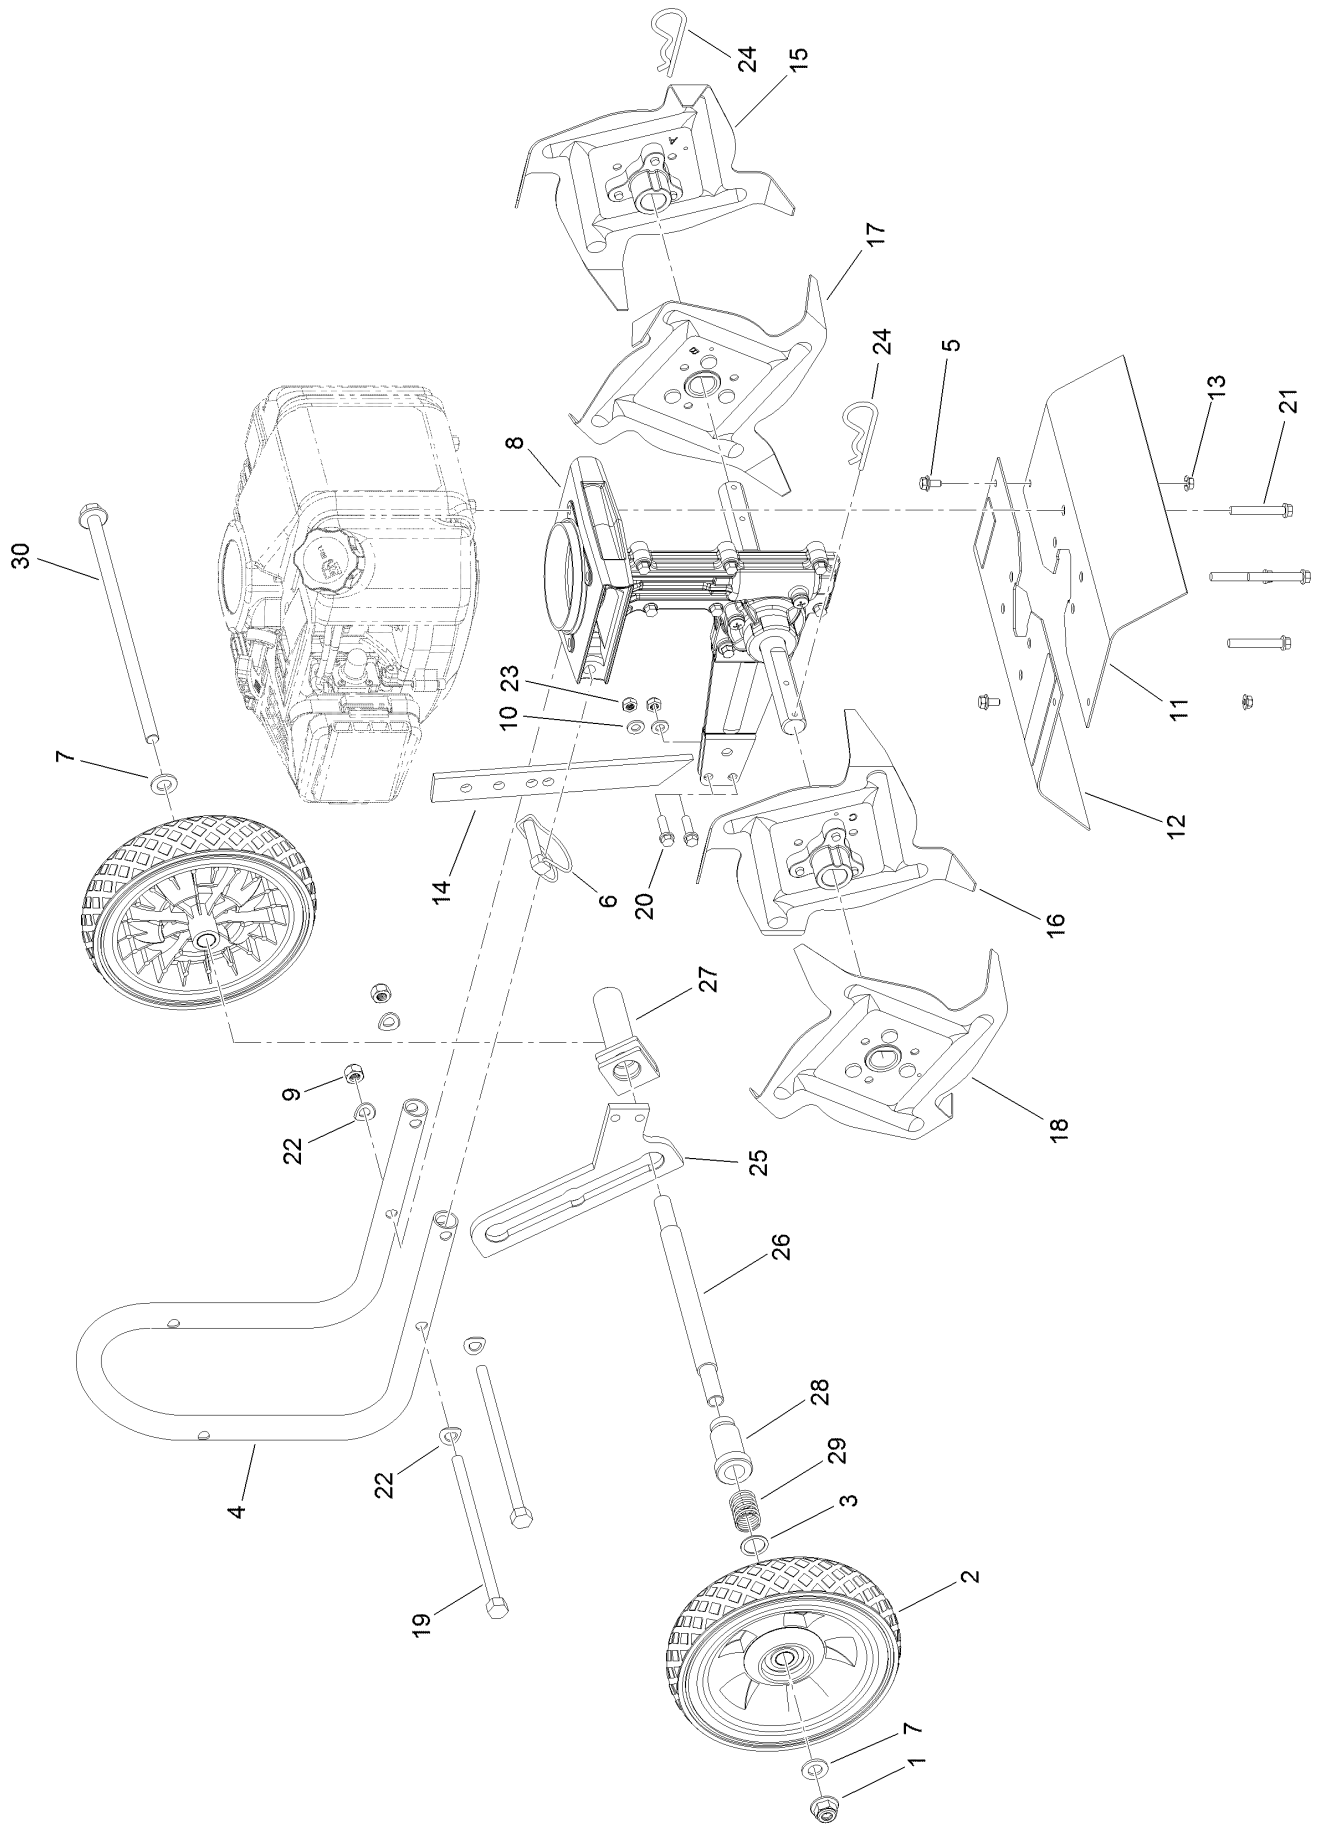

For example, a wheel assembly might be identified by reference number 6, the tire by 6:1, the valve by 6:2, and the wheel by 6:3. When you order the assembly identified by reference number 6, you receive all parts identified by reference numbers 6:1, 6:2, and 6:3. However, you may also order any part individually. Reference numbers of this type appear in illustration and in parts lists.

Reference Numbers Indicating Quantity

In an illustration, if a reference number indicates more than one part, the reference number has the form nX y. The n represents the quantity of the part, the X is the multiplication symbol, and the y represents the reference number.

For example, in an illustration, the reference number 2X 37 means that two of the parts identified by reference number 37 are indicated.

Contents

Tines and Wheels Assembly 4
Transmission Assembly 6
Handles and Controls Assembly 8

Tines and Wheels Assembly

Tines and Wheels Assembly (continued)

<i>Ref.</i>	<i>Part Number</i>	<i>Qty.</i>	<i>Description</i>	<i>Ref.</i>	<i>Part Number</i>	<i>Qty.</i>	<i>Description</i>
1	144-4758	1	Nut	16	144-4741	1	Tine ASM
2	144-4730	2	Wheel	17	144-4742	1	Tine ASM
3	144-4674	1	Washer-Plain	18	144-4743	1	Tine ASM
4	144-4678	1	Handlerbar-Lower	19	144-4747	2	Screw-HHF
5	144-4680	2	Screw-HHF	20	144-4748	2	Screw-HH
6	144-4685	1	Pin-Clevis, Locking	21	144-4757	4	Screw-HHF
7	144-4688	2	Washer-Plain	22	144-4762	4	Washer-Spring
8	144-4690	1	Transmission	23	144-4766	2	Nut-Lock
9	144-4738	2	Nut-Hex	24	144-4768	2	Pin-Cotter
10	144-4777	2	Washer	25	144-4769	1	Holder - Wheel
11	144-4731	1	Shield-Tine	26	144-4770	1	Tube-Wheel Axle
12	144-4734	1	Shield-Tine	27	144-4771	1	Tube-Wheel Guide
13	144-4737	2	Nut-Hex	28	144-4772	1	Tube-Wheel Lock
14	144-4739	1	Drag Bar	29	144-4773	1	Spring-Wheel Lock
15	144-4740	1	Tine ASM	30	144-4774	1	Screw-HHF