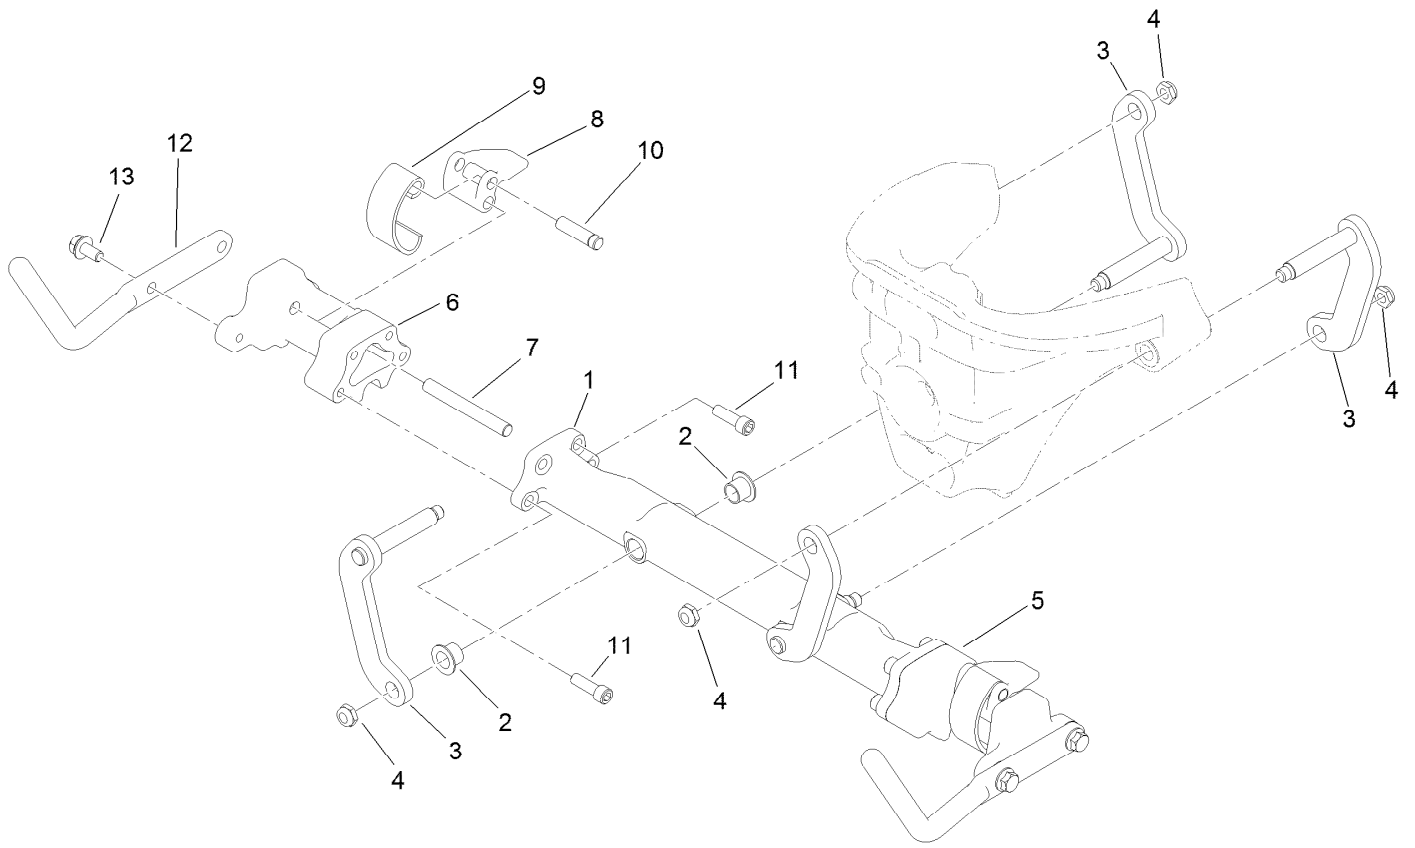

Suspension A-Arm Assembly

Ref.	Part Number	Qty.	Description	Ref.	Part Number	Qty.	Description
1	117-9480	1	Mount-Pivot, A-Arms	13	100-6116	2	Screw-HHF
2	117-6656	1	A-Arm, Lower	14	132-3838	4	Screw-HH
3	132-6959	6	Balljoint	17	133-0308	1	Bumper-Rubber
4	120-3225	6	Ring-Retaining, EXT	18	133-0315	1	Screw-Shoulder, HF
5	117-6674	1	Plate-Striker	19	104-8300	4	Nut-HF, NI
6	3269-28	2	Rivet-Pop	20	120-3216	1	Steering Head ASM
7	117-6755	1	Stop-Steering	20:2	125-5239	4	Bushing-Flange
8	114-7728	5	Screw-HF	20:3	131-1836	1	Grommet
9	112-5647	6	Clamp	23	140-5232	1	C-Balance Mount
10	132-3837	8	Screw-HHF	24	114-9306	3	Spring
11	139-6452	1	A-Arm, Upper	25	140-5234	1	Tensioner
12	139-8407	1	Plate-Lift	28	104-7201	1	Nut-HF, NI