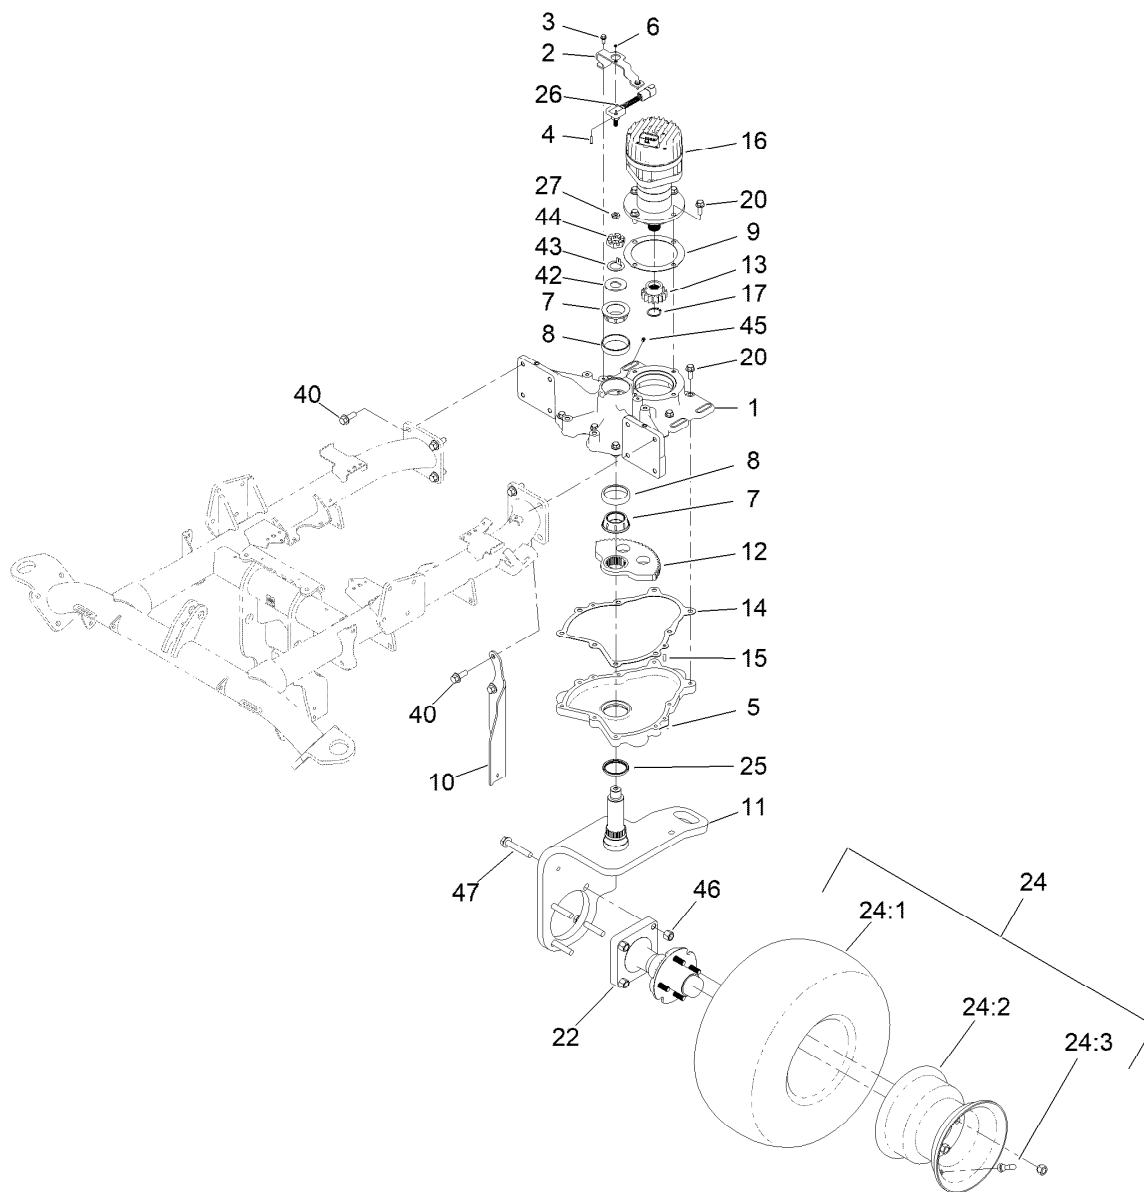

Steering Housing Assembly

Ref.	Part Number	Qty.	Description	Ref.	Part Number	Qty.	Description
1	139-8314	1	Housing-Steering	22	119-4490	1	Wheel Spindle ASM
2	137-7868-03	1	Bracket-Sensor, Steering	24	117-9033	1	Wheel And Tire ASM
3	32144-10	2	Screw-HWH	24:1	120-2783	1	Tire
4	3290-313	2	Screw-SPH	24:2	217-60	1	Rim
5	137-8166-03	1	Housing	24:3	232-27	1	Stem-Valve
6	3296-52	2	Nut-Lock, NI	25	108-7019	1	Seal-Shaft
7	107-7589	2	Cone-Bearing (W/ Seal)	26	122-0914	1	Sensor-Rotary, Body/Magnet Matched Set
8	107-7590	2	Cup-Bearing	27	112-8617	1	Nut-Hex
9	133-0347	1	Gasket	40	117-9035	8	Screw-HHF
10	145-1396	1	Bracket-Jack	42	137-8171	1	Washer
11	139-8313	1	Fork-Caster	43	137-7943	1	Washer-Tang
12	137-8170	1	Gear-Spur, 64T	44	137-7942	1	Nut-Castle
13	133-0346	1	Pinion-16T	45	302-59	1	Plug-EXT Hex Spl
14	133-0348	1	Gasket	46	3296-23	4	Nut-Lock, NI
15	136-2667	2	Pin-Dowel	47	3234-40	4	Screw-HF
16	133-0349	1	Steering Unit ASM				
17	32120-2	1	Ring-Retaining				
20	3234-42	13	Screw-HHF