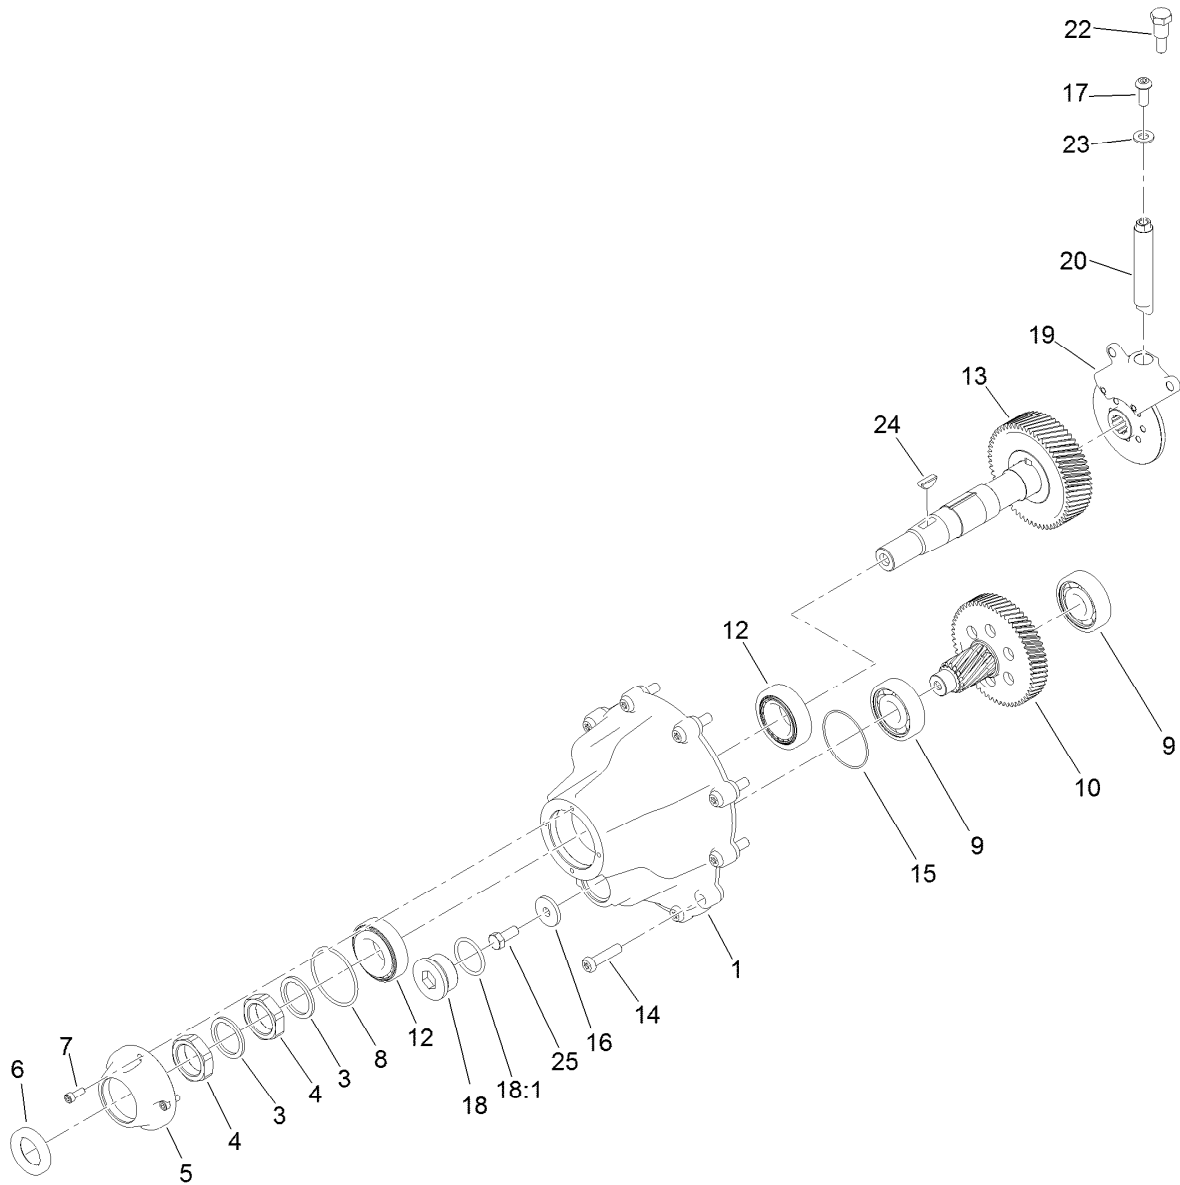

Gearbox Assembly No. 127-1529

<i>Ref.</i>	<i>Part Number</i>	<i>Qty.</i>	<i>Description</i>
1	127-1559	1	Cover-Motor, Axle
3	121-5235	2	Washer-Special
4	121-9263	2	Nut-Jam
5	127-1561	1	Cover-Nose, Axle
6	137-7857	1	Seal-Shaft
7	112-5181	4	Screw -HSH
8	108-9919	1	O-Ring
9	121-9266	2	Bearing-Ball
10	132-9978	1	Countershaft Gear ASM
12	121-9256	2	Bearing-Taper
13	132-9841	1	Shaft ASM
14	127-1519	10	Screw-BHCS

<i>Ref.</i>	<i>Part Number</i>	<i>Qty.</i>	<i>Description</i>
15	121-9273	1	O-Ring
16	132-9927	1	Washer-Flat
17	3274-96	1	Screw-HSBH
18	105-3921	1	Fitting-Plug
18:1	237-146	1	O-Ring
19	132-9974	1	Brake ASM
20	121-9247	1	Shaft-Brake
22	121-9250	1	Pin-Lever, Stop
23	120-9683	1	Washer-Plain
24	132-9904	1	Key-Woodruff #91
25	137-7767	1	Screw-HH