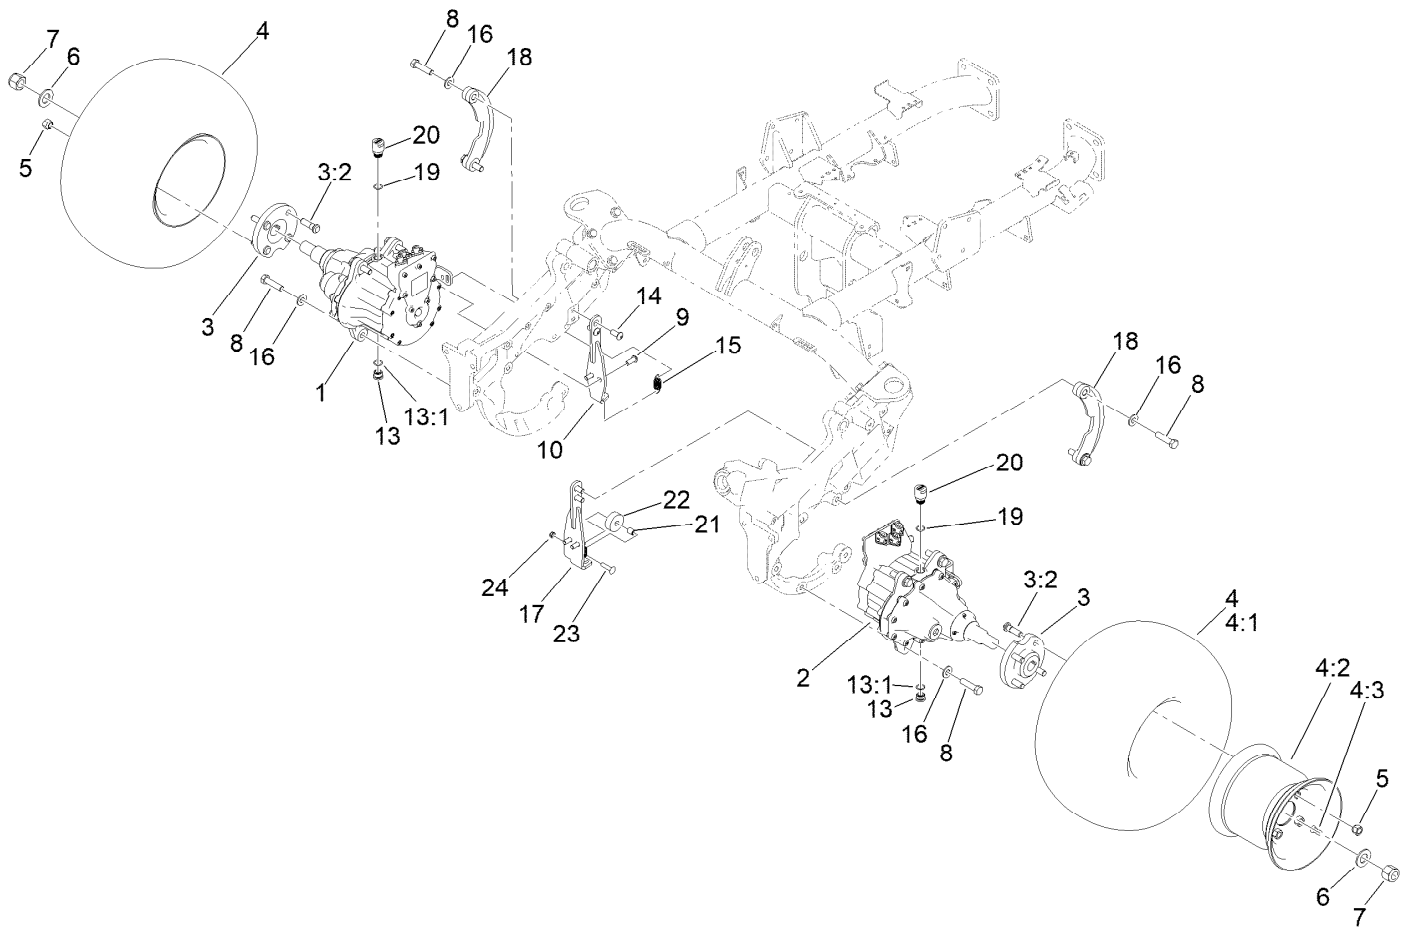

Traction Assembly

Ref.	Part Number	Qty.	Description	Ref.	Part Number	Qty.	Description
1	139-8565SP	1	RH Wheel Motor ASM	13	133-7659	2	Plug ASM W/Magnet
2	139-8567SP	1	LH Wheel Motor ASM	13:1	237-79	1	O-Ring
3	140-6228	2	Hub ASM-Wheel	14	3274-105	4	Screw-HSBH
3:2	10-6830	4	Stud-Type, Drive	15	136-7153	2	Spring-Extension
4	117-9030	2	Wheel And Tire ASM	16	87-7270	12	Washer-Thrust
4:1	120-2783	1	Tire	17	139-8348-01	1	Gusset-LH
4:2	117-9032	1	Rim	18	132-9996-01	2	Link-Support
4:3	232-27	1	Stem-Valve	19	237-79	2	O-Ring
5	242-50	8	Nut-Lug	20	139-8576	2	Valve-Breather
6	AU496-11094	2	Washer-Flat	21	88-7450	1	Spacer-Lever, Control
7	137-7973	2	Nut-Hex	22	139-8346	1	Roller
8	325-8	12	Screw-HH	23	112-6950	1	Screw-CARR
9	3274-94	4	Screw-HSBH	24	3296-47	1	Nut-Lock,NI
10	137-7727-01	1	Gusset-Motor, RH