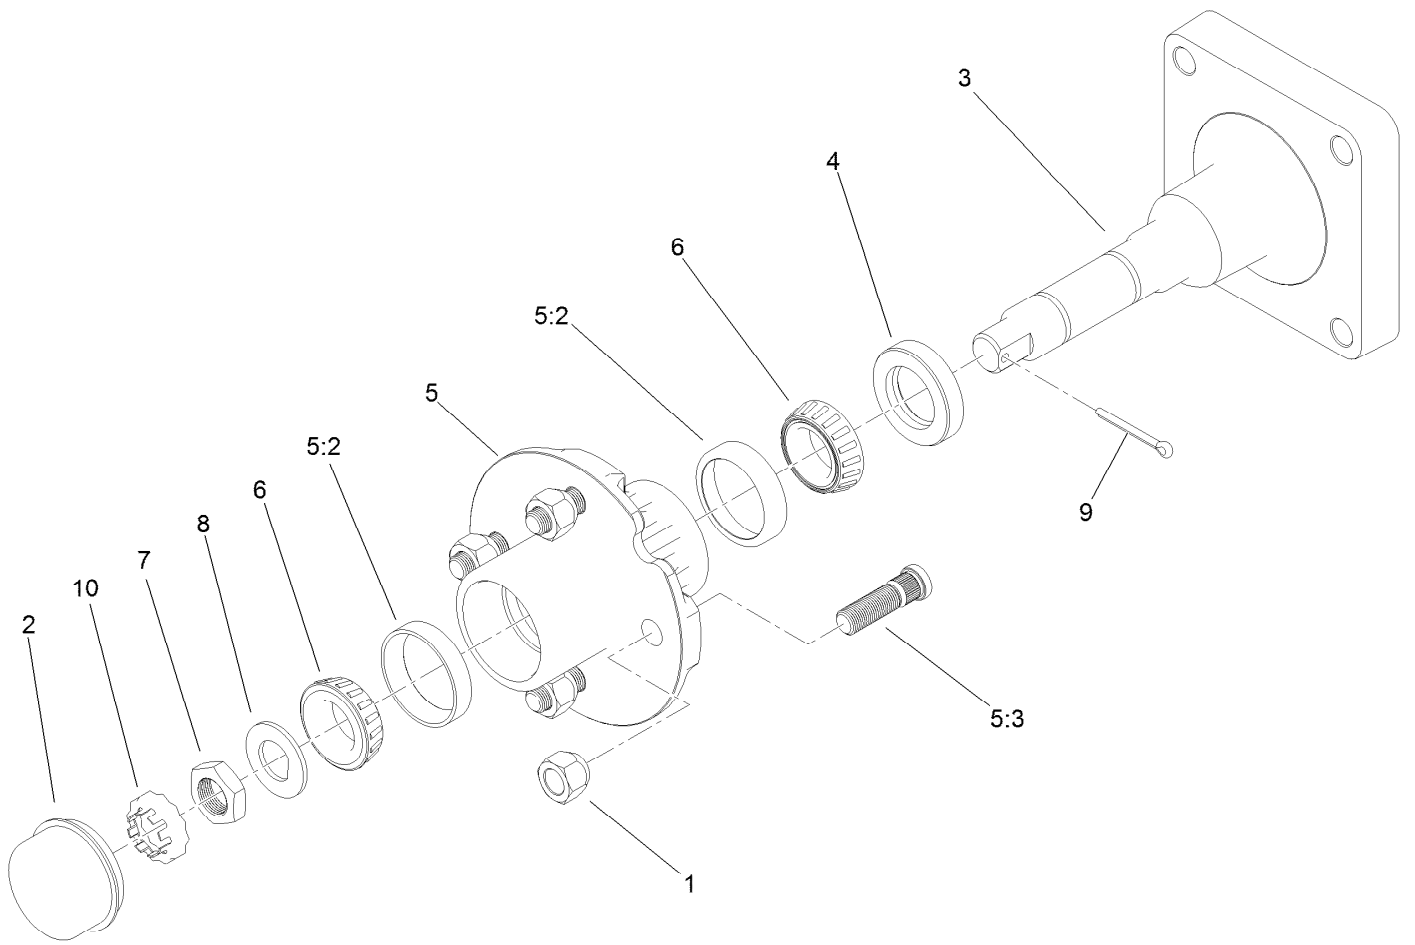

Wheel Spindle Assembly No. 119-4490

Ref.	Part Number	Qty.	Description
1	242-50	4	Nut-Lug
2	241-119	1	Cap-Dust
3	112-7173	1	Spindle
4	112-1690	1	Seal-Oil
5	117-9093	1	Hub ASM
5:2	254-72	2	Bearing-Cup, Tapered
5:3	114-3918	4	Stud-Wheel
6	254-92	2	Cone-Bearing, Outer
7	117-8260	1	Nut
8	117-8259	1	Washer-Spindle
9	3272-18	1	Pin-Cotter
10	93-0307	1	Nut-Lock, Retainer