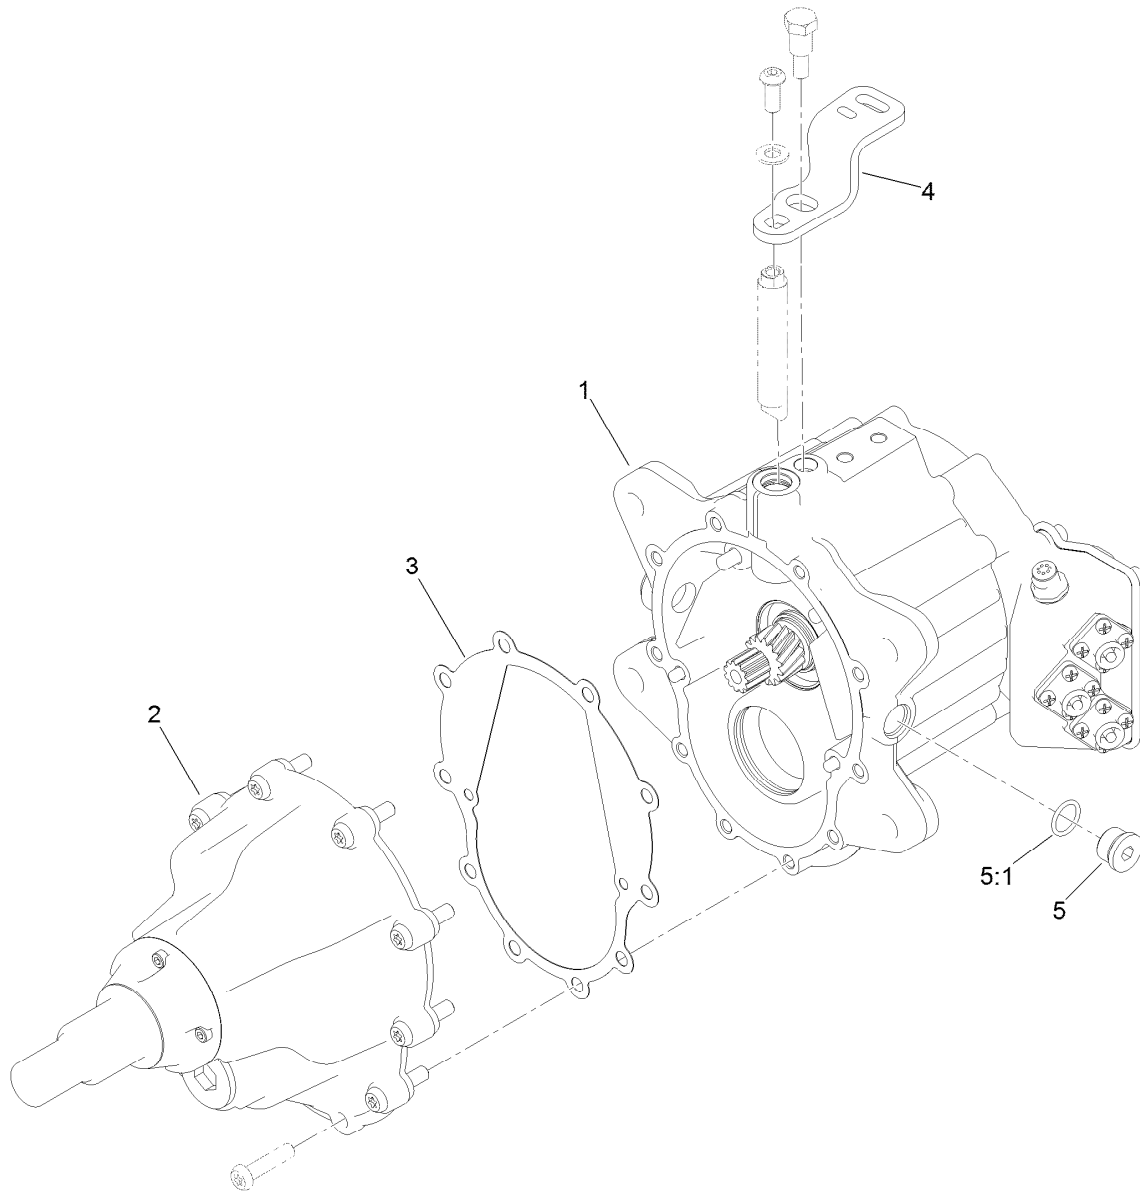

Parts in service assemblies have reference numbers in the form a:b. The a represents the reference number of the entire service assembly and the b represents a sequential number unique to each part within the service assembly.

For example, a wheel assembly might be identified by reference number 6, the tire by 6:1, the valve by 6:2, and the wheel by 6:3. When you order the assembly identified by reference number 6, you receive all parts identified by reference numbers 6:1, 6:2, and 6:3. However, you may also order any part individually. Reference numbers of this type appear in illustration and in parts lists.

Joystick Bracket Assembly No. 120-5280

<i>Ref.</i>	<i>Part Number</i>	<i>Qty.</i>	<i>Description</i>
1	115-5357-03	1	Bracket-Joystick
2	106-4192	1	Spacer
3	93-5547	2	Bushing-Nylon
4	119-3540	1	Hub-Pivot, Joystick
5	105-8289	1	Spring-Torsion
6	106-4193	2	Washer-Finger, Spring
7	322-9	1	Screw-HH
8	3296-29	1	Nut-Lock, NI
9	3290-354	2	Nut-Speed
10	108-6496	2	Switch (W/Boot)
11	95-3003	4	Screw-PPHTF
12	3256-3	1	Washer-Flat

Traction Assembly

Ref.	Part Number	Qty.	Description	Ref.	Part Number	Qty.	Description
1	139-8565SP	1	RH Wheel Motor ASM	13	133-7659	2	Plug ASM W/Magnet
2	139-8567SP	1	LH Wheel Motor ASM	13:1	237-79	1	O-Ring
3	140-6228	2	Hub ASM-Wheel	14	3274-105	4	Screw-HSBH
3:2	10-6830	4	Stud-Type, Drive	15	136-7153	2	Spring-Extension
4	117-9030	2	Wheel And Tire ASM	16	87-7270	12	Washer-Thrust
4:1	120-2783	1	Tire	17	139-8348-01	1	Gusset-LH
4:2	117-9032	1	Rim	18	132-9996-01	2	Link-Support
4:3	232-27	1	Stem-Valve	19	237-79	2	O-Ring
5	242-50	8	Nut-Lug	20	139-8576	2	Valve-Breather
6	AU496-11094	2	Washer-Flat	21	88-7450	1	Spacer-Lever, Control
7	137-7973	2	Nut-Hex	22	139-8346	1	Roller
8	325-8	12	Screw-HH	23	112-6950	1	Screw-CARR
9	3274-94	4	Screw-HSBH	24	3296-47	1	Nut-Lock,NI
10	137-7727-01	1	Gusset-Motor, RH				