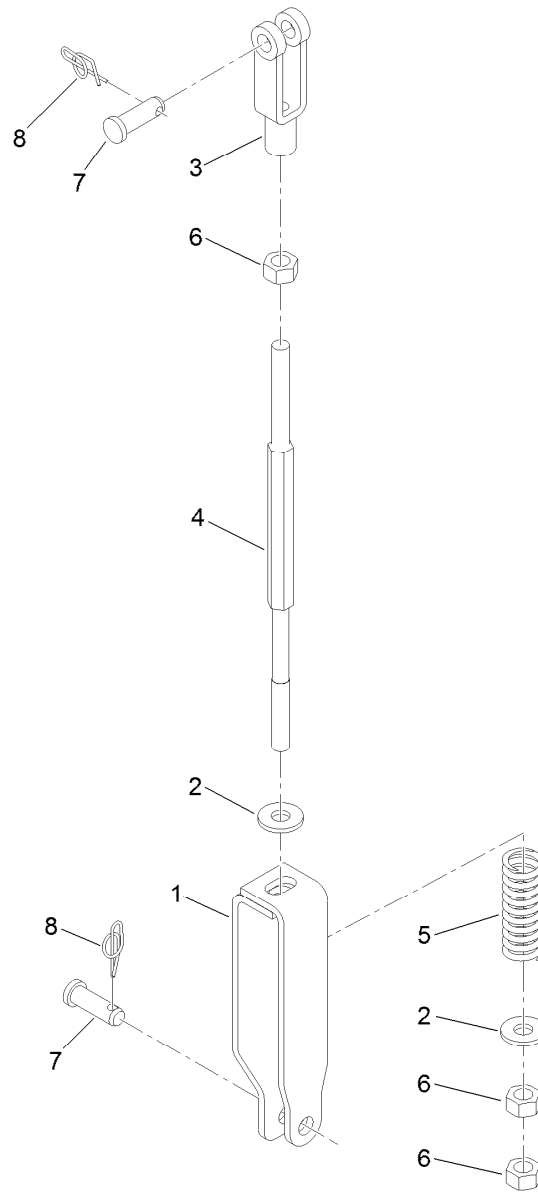

Brake Rod Assembly No. 137-2185

<i>Ref.</i>	<i>Part Number</i>	<i>Qty.</i>	<i>Description</i>
1	137-2180	1	Brake Clevis ASM
2	120-9646	2	Washer-Flat
3	282-2	1	Yoke
4	137-8056	1	Rod-Brake
5	137-8085	1	Spring-Seat, Compression
6	3219-2	3	Nut-Hex
7	283-1	2	Pin-Clevis
8	116-6639	2	Pin-Cotter, Locking