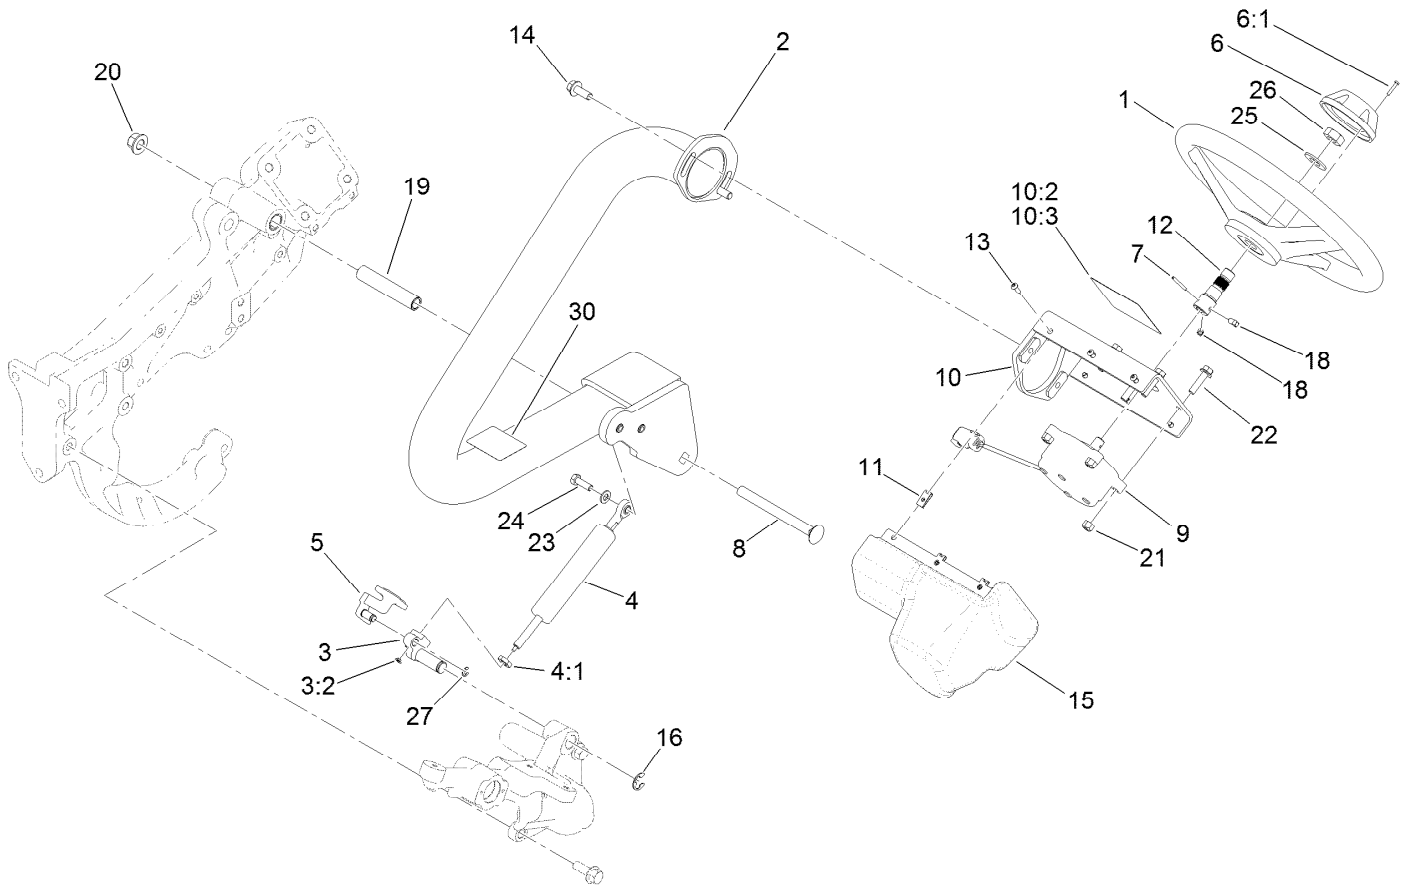

Steering Assembly

Ref.	Part Number	Qty.	Description	Ref.	Part Number	Qty.	Description
1	145-0051	1	Steering Wheel	12	136-4262	1	Shaft-Adapter, Steering
2	145-0093-01	1	Steering Arm ASM [red]	13	3274-39	6	Screw-HSBH
3	133-9030	1	Pivot Lever ASM	14	3234-42	2	Screw-HHF
3:2	133-8995	1	Bushing	15	119-9300	1	Cover-Valve, Steering
4	133-9036	1	Cylinder-Gas	16	32120-19	1	E-Ring
4:1	112-8617	1	Nut-Hex	18	126-3824	2	Screw-Set, SQH
5	138-6456	1	Lever (Mach)	19	117-9002	1	Spacer
6	68-5140	1	Cap-Wheel, Steering	20	99-5107	1	Nut-Lock
6:1	32144-21	1	Screw	21	3296-29	4	Nut-Lock, NI
7	933156	1	Pin-Roll	22	119-4036	4	Screw-HHF
8	140-7029	1	Screw-CARR	23	3256-23	1	Washer-Plain
9	132-9935	1	Steering Unit	24	322-5	1	Screw-HH
10	137-8092	1	Steering Mount ASM	25	3256-27	1	Washer-Flat
10:2	139-8320	1	Decal-Danger	26	3296-33	1	Nut-Lock, NI
10:3	139-8321	1	Decal-Danger, CE	27	701197	1	E-Ring
11	3290-277	6	Nut-Speed	30	119-9346	1	Decal-Arm, Steering