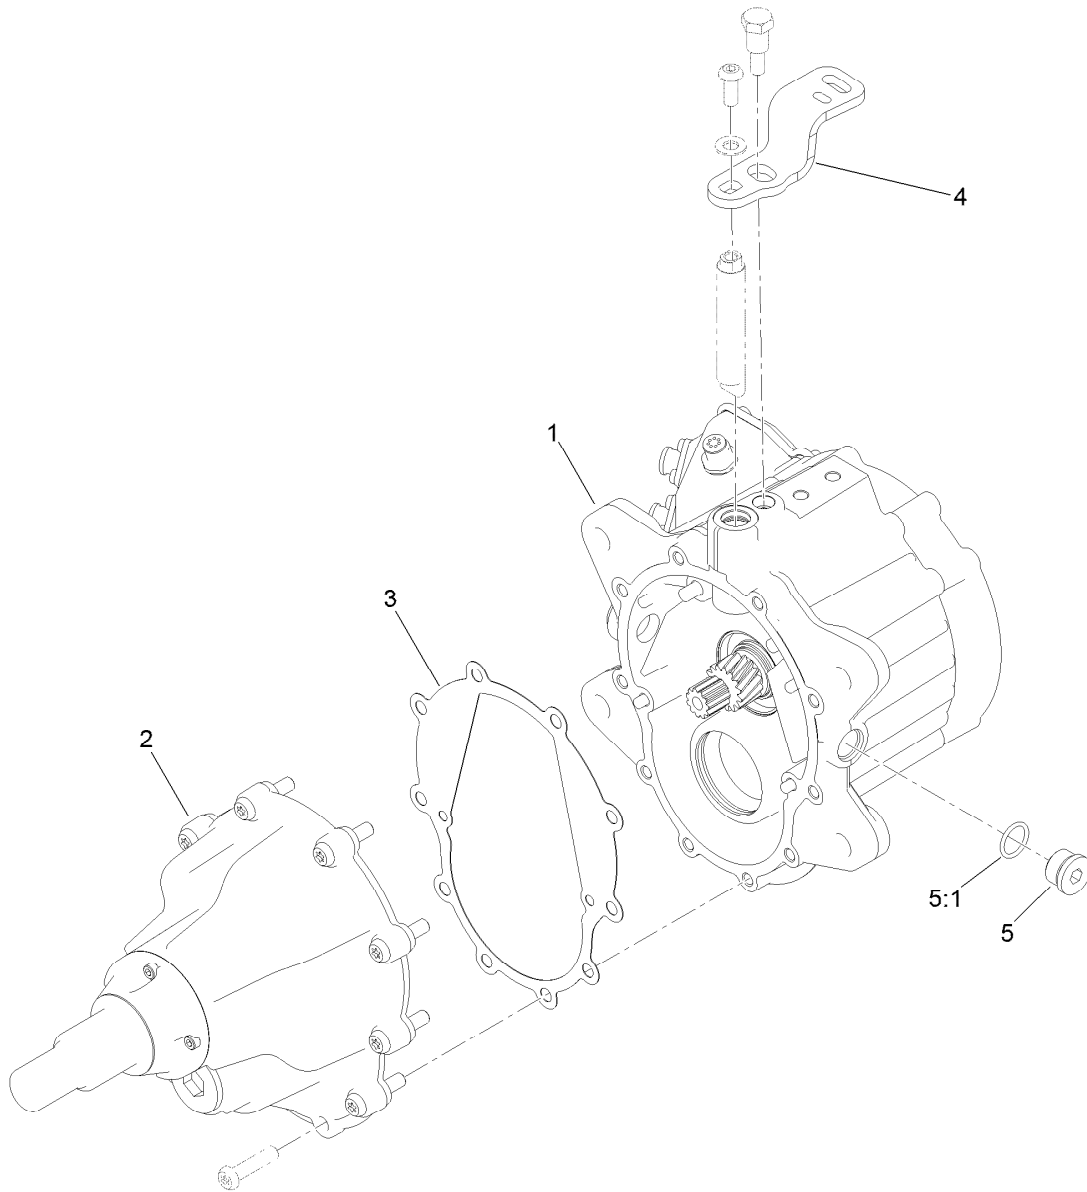

LH Wheel Motor Assembly No. 139-8567

<i>Ref.</i>	<i>Part Number</i>	<i>Qty.</i>	<i>Description</i>
1	139-8568SP	1	LH Motor ASM
2	127-1529	1	Gear Box ASM
3	121-9254	1	Gasket-Gearbox
4	132-9874	1	Lever-Brake, LH
5	353-988	2	Plug-Hex
5:1	237-79	1	O-Ring