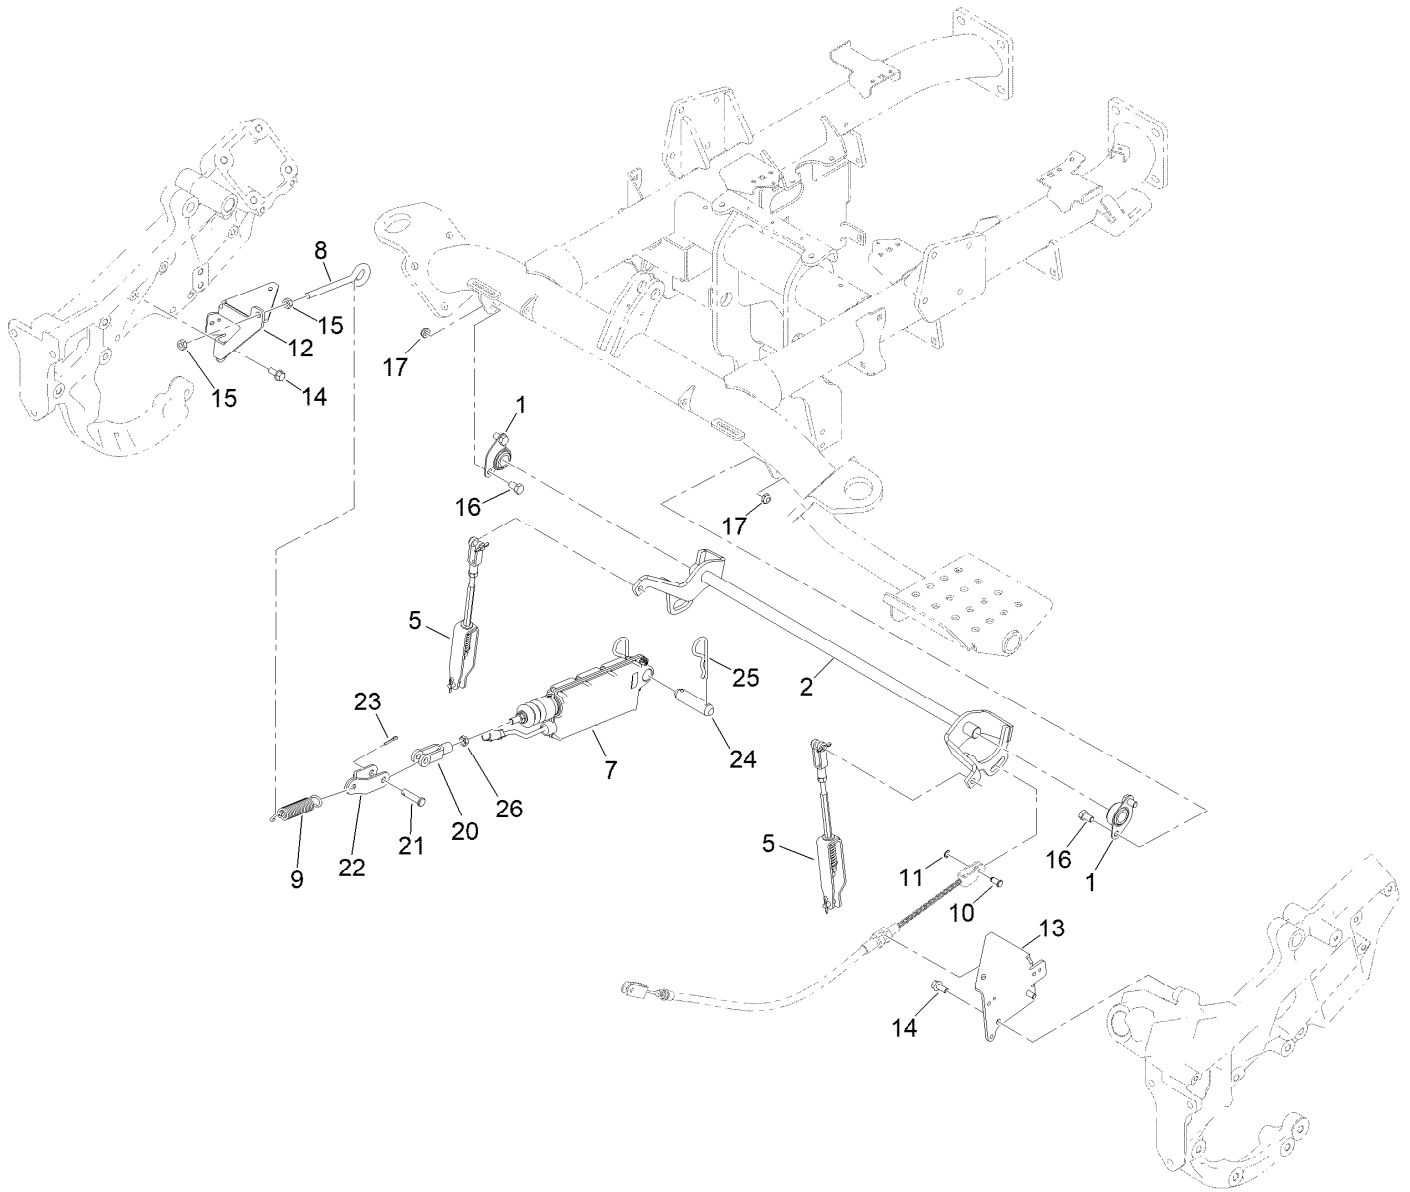

Brake Actuator Assembly

<i>Ref.</i>	<i>Part Number</i>	<i>Qty.</i>	<i>Description</i>	<i>Ref.</i>	<i>Part Number</i>	<i>Qty.</i>	<i>Description</i>
1	1-633102	2	Bearing-Flange, Side	15	3217-7	2	Nut-Hex
2	145-0060-03	1	Cross Shaft-Brake [black]	16	323-34	4	Screw-HH
5	137-2185	2	Brake Rod ASM	17	3296-59	4	Nut-Lock, NI
7	139-8587	1	Actuator-Brake	20	1-633131	1	Yoke-Linkage, Brake
8	137-8026	1	Bolt-Eye	21	283-10	1	Pin-Clevis
9	93-5985	1	Spring-Extension	22	137-7838	1	Link ASM
10	109-6887	1	Pin-Clevis	23	3272-10	1	Pin-Cotter
11	701197	1	E-Ring	24	27-4240	1	Pin-Cylinder
12	137-7790-03	1	Bracket-Spring	25	3290-256	2	Pin-Hair
13	137-7769-03	1	Bracket-Cable	26	3220-3	1	Nut-HJ
14	98-9940	4	Screw-HHF