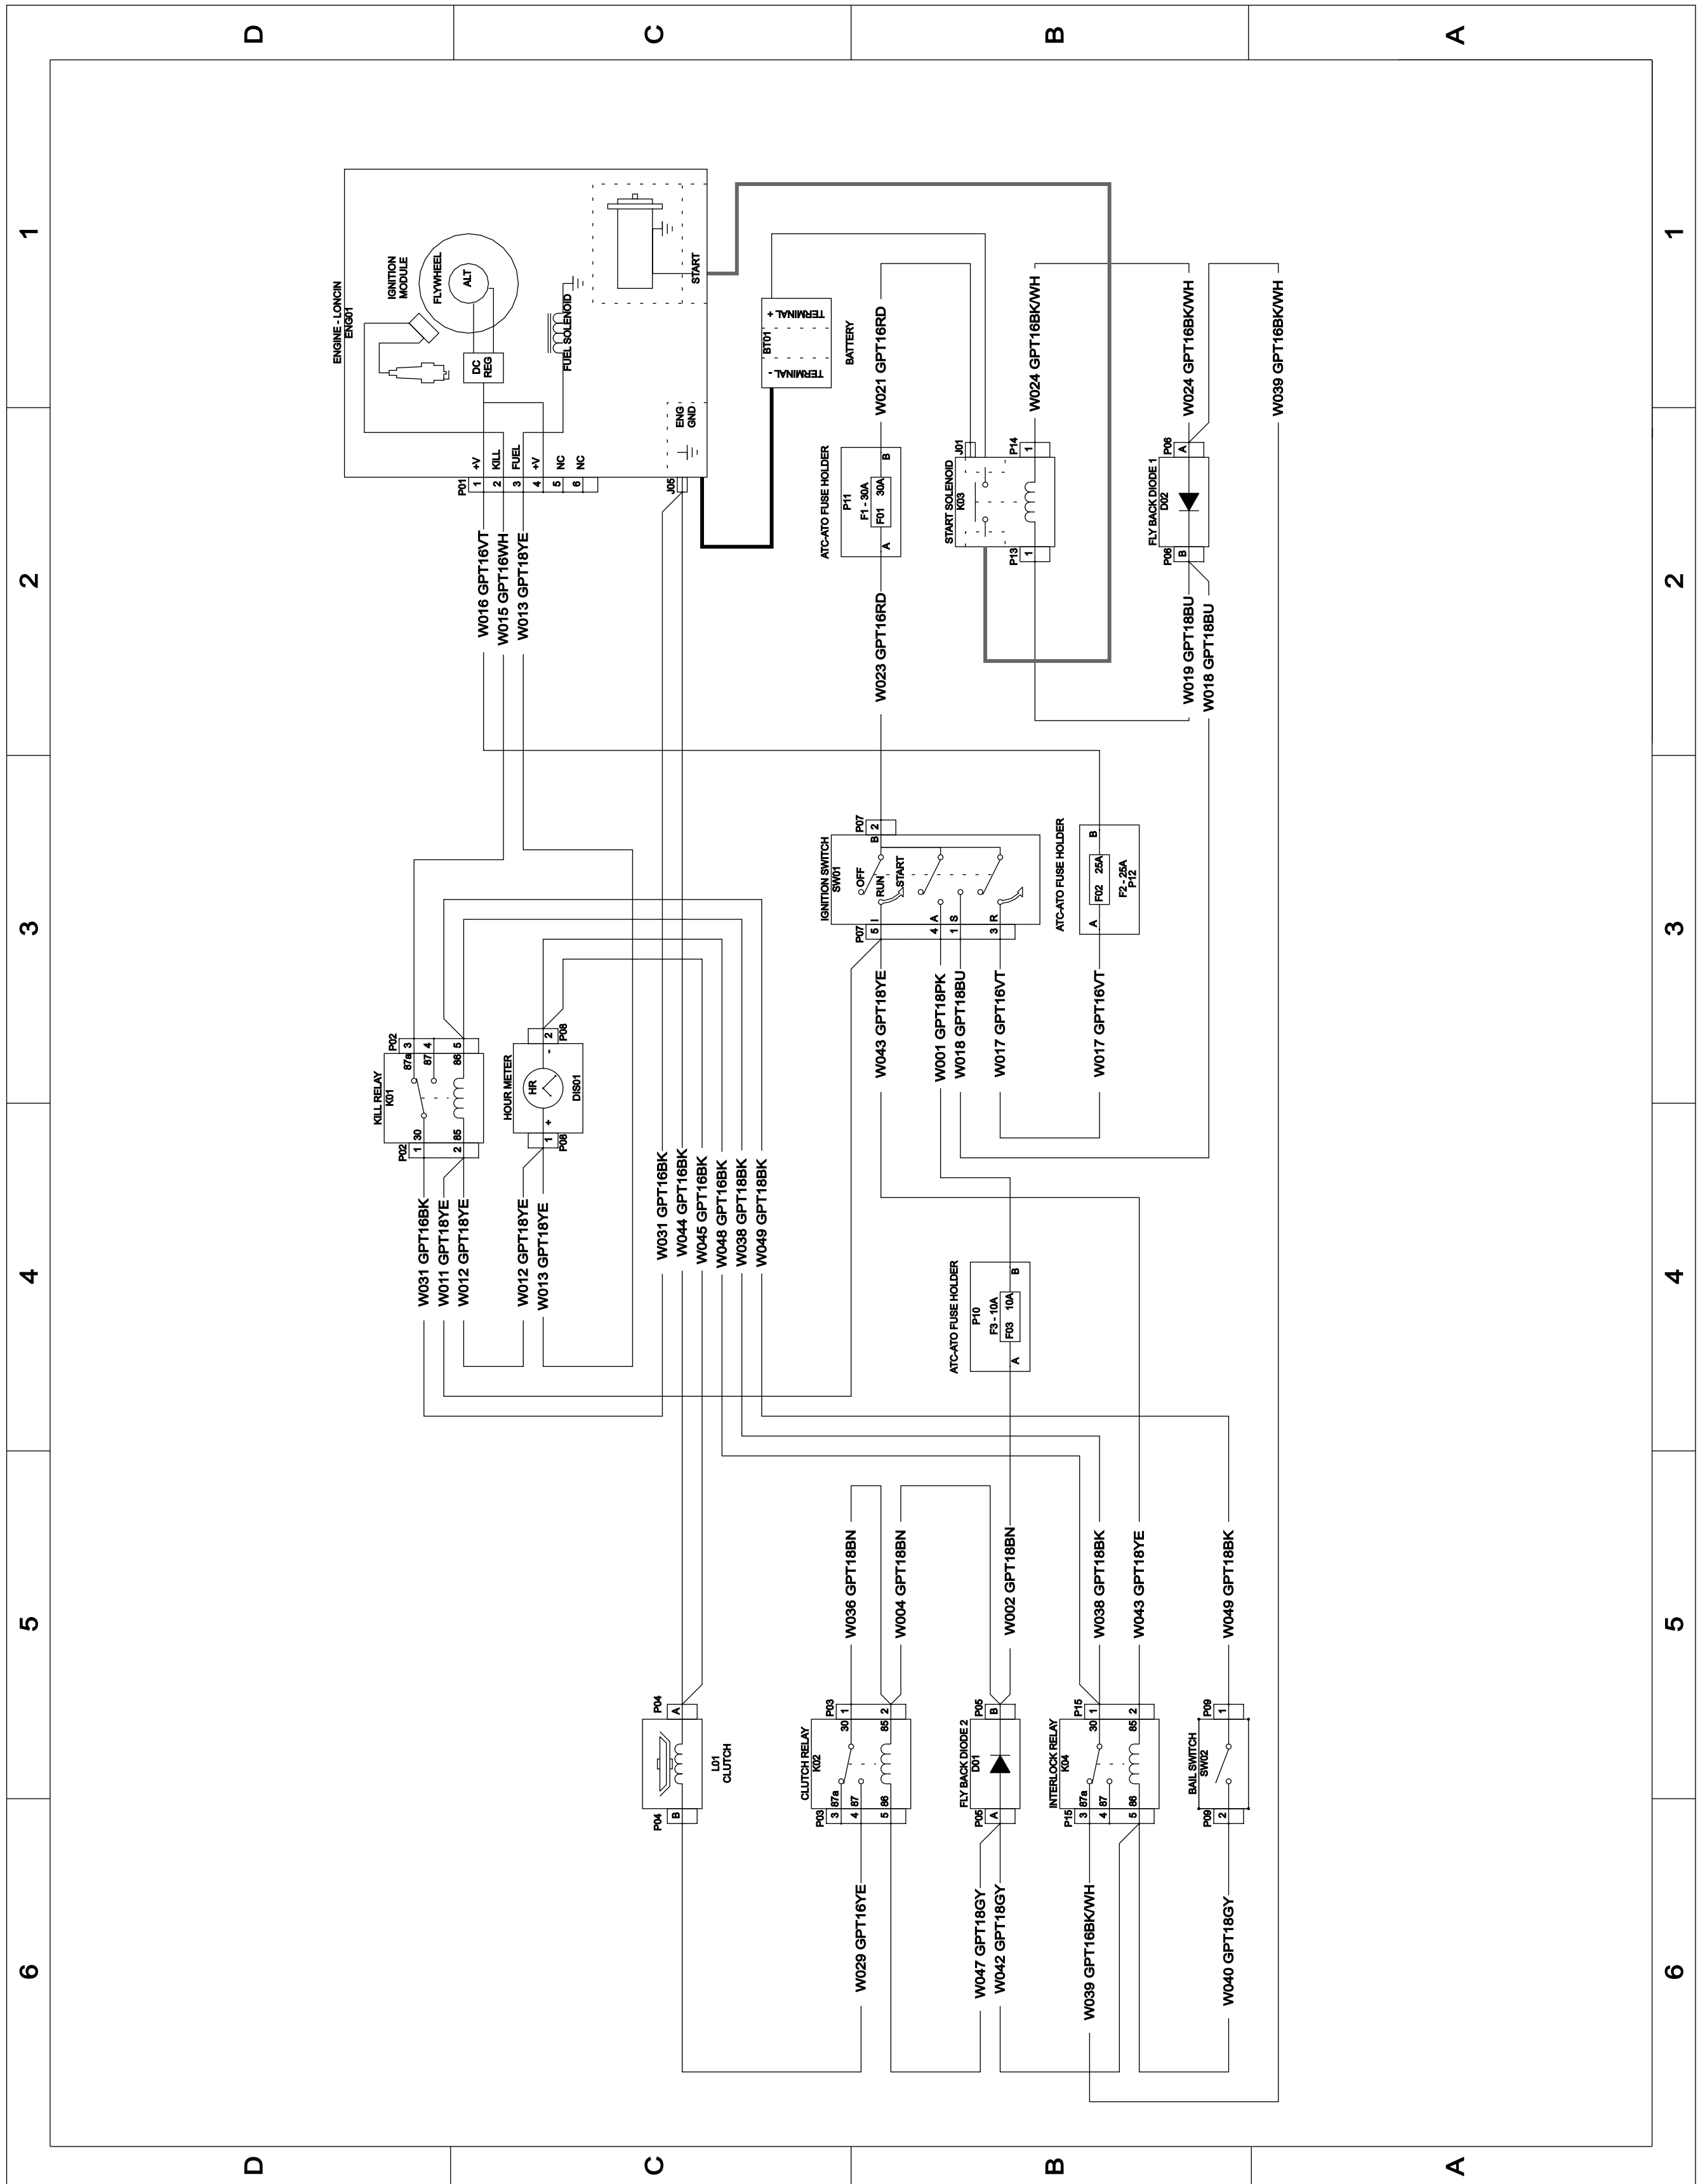

Brush Cutter
Walk Behind

Model No. 23521—Serial No. 40000000 and Up
Model No. 33521—Serial No. 40000000 and Up

Electrical Schematic

23521 and 33521
122-0924 Rev B
1 of 1

g467407