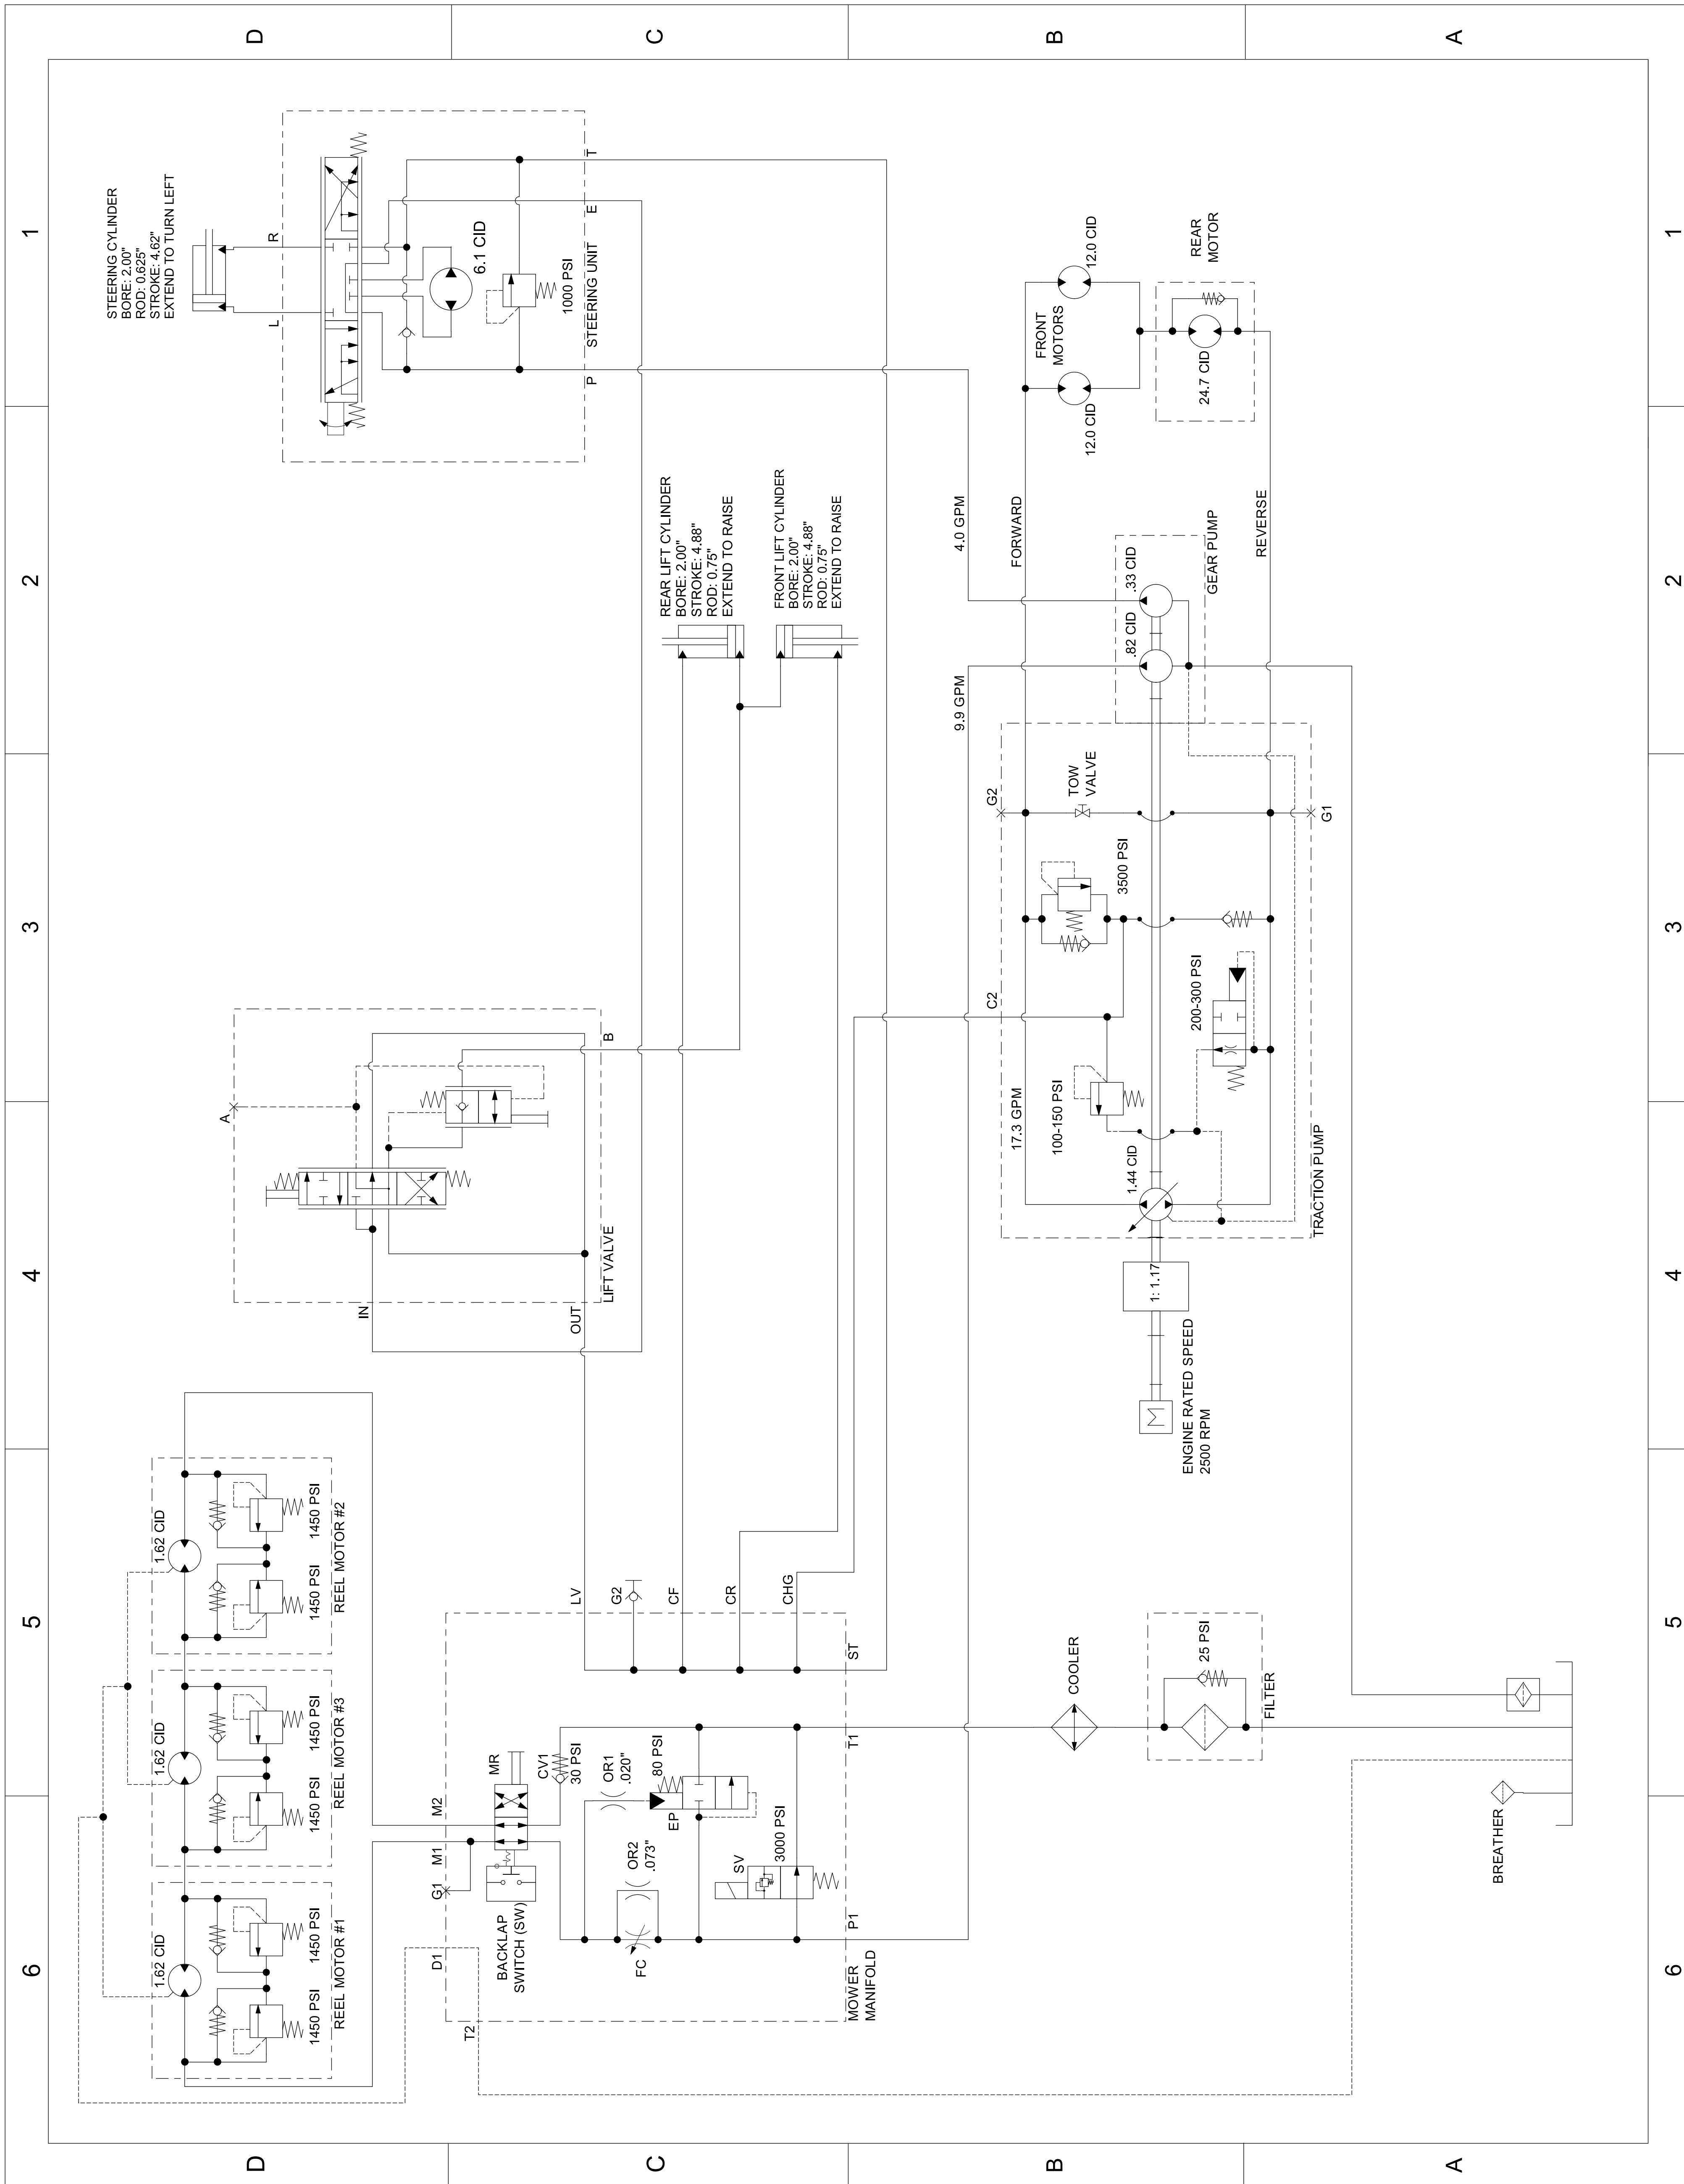

Reelmaster® 3100-D Traction Unit
 Model No. 03170—Serial No. 415300000 and Up

Hydraulic Schematic

03170
 147-6073 Rev A
 1 of 1

g46891