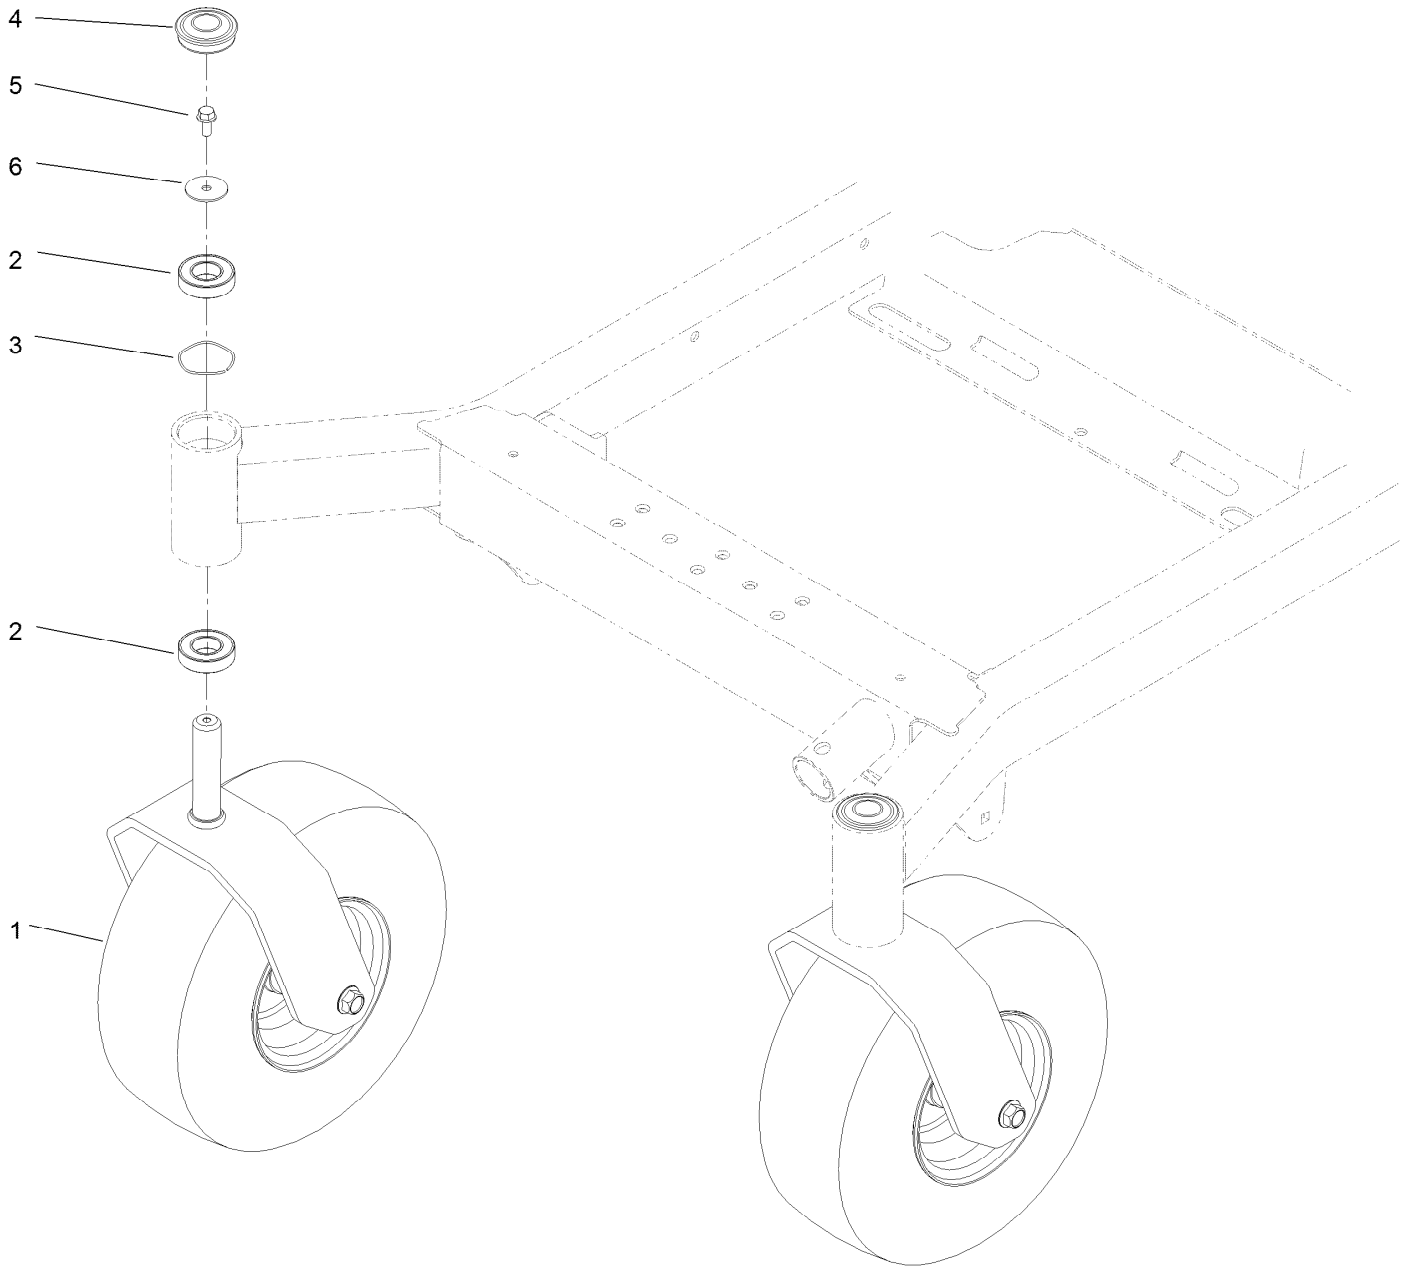

Caster Wheel and Fork Assembly

Caster Wheel and Fork Assembly (continued)

<i>Ref.</i>	<i>Part Number</i>	<i>Qty.</i>	<i>Description</i>	<i>Ref.</i>	<i>Part Number</i>	<i>Qty.</i>	<i>Description</i>
1		2	Front Caster ASM (W/Fork) ●	4	116-4348	2	Cap-Grease
2	109-3678	4	Bearing-Ball	5	3234-5	2	Screw-HHF
3	126-5897	2	Spring	6	3256-68	2	Washer-Flat

● Not serviced separately