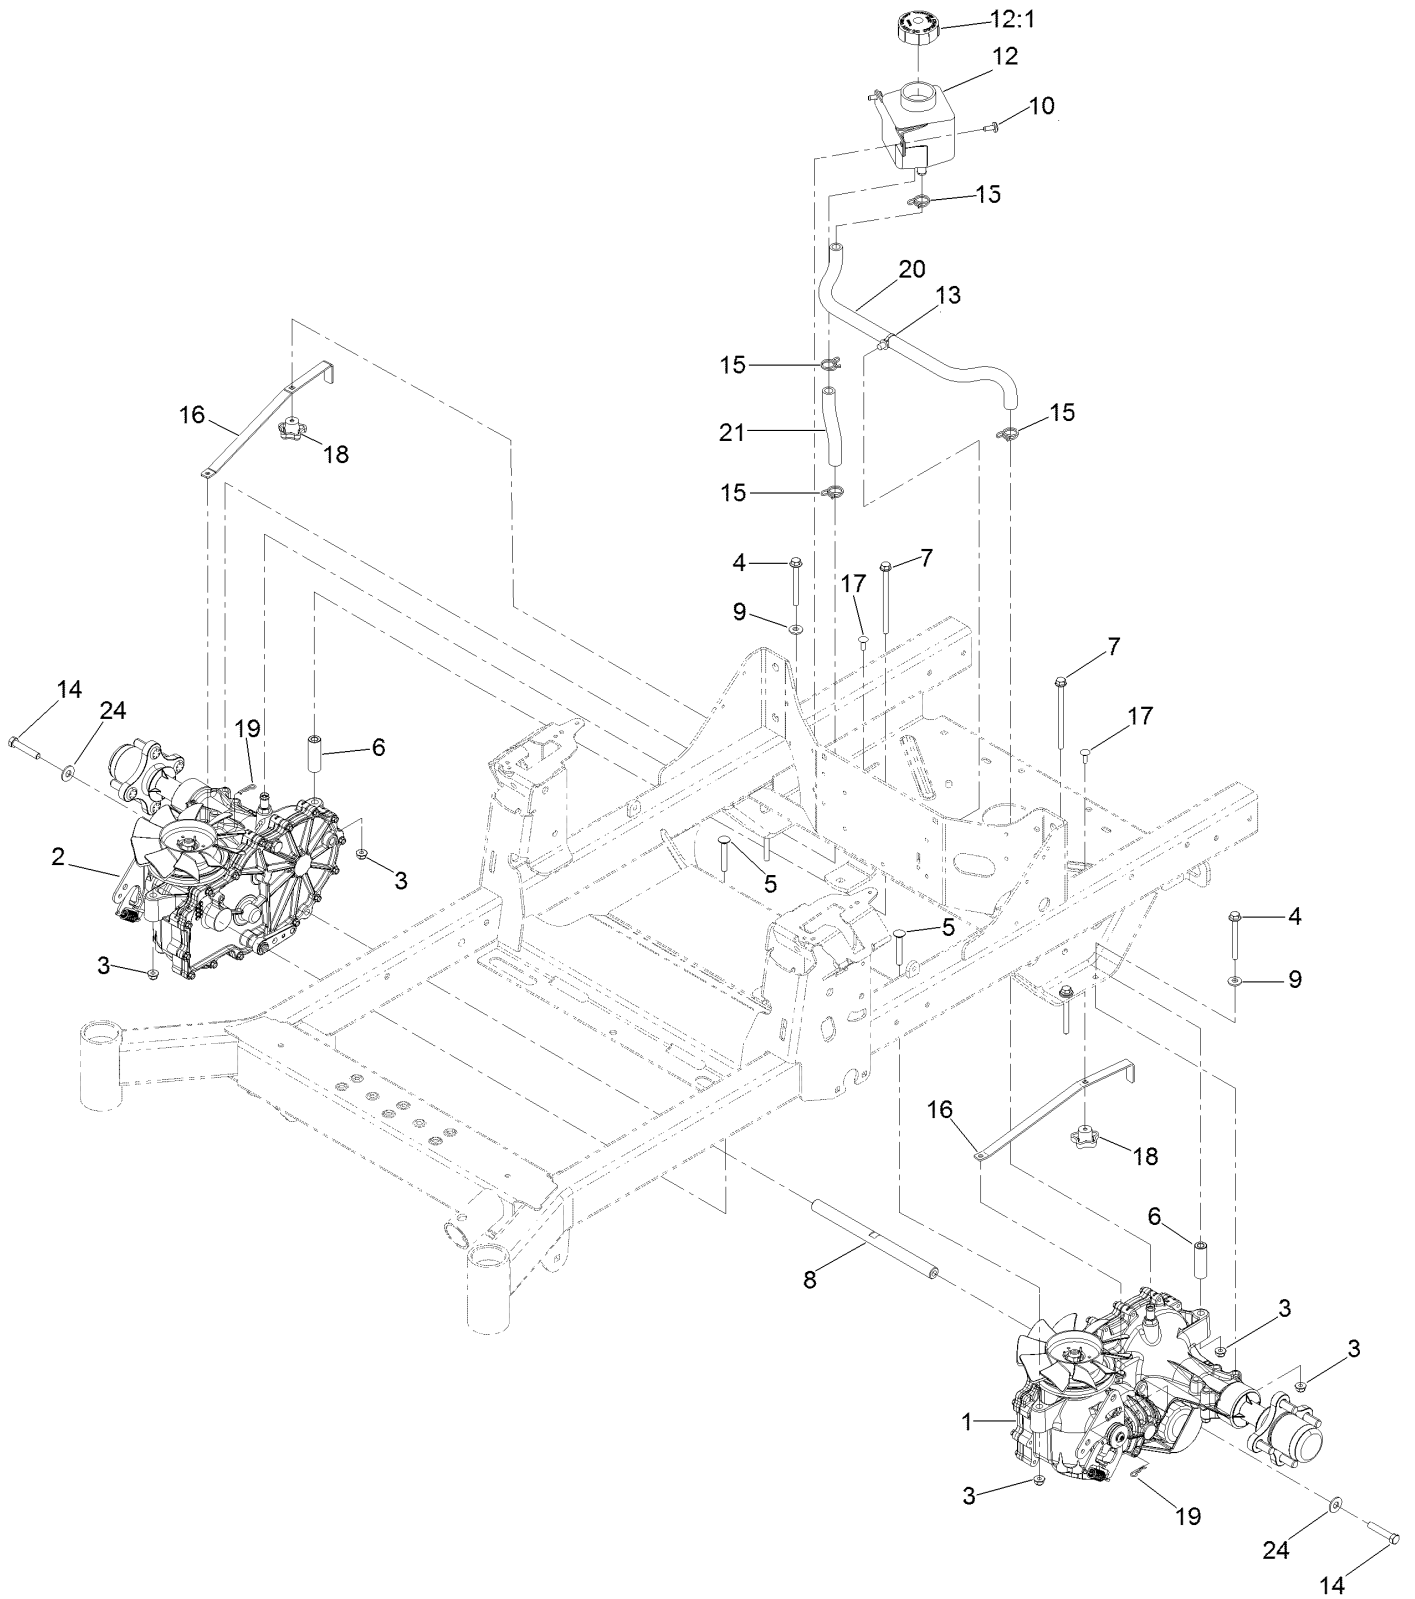

Hydraulic Assembly

Hydraulic Assembly (continued)

<i>Ref.</i>	<i>Part Number</i>	<i>Qty.</i>	<i>Description</i>	<i>Ref.</i>	<i>Part Number</i>	<i>Qty.</i>	<i>Description</i>
1	135-0140	1	LH Transaxle ASM	12:1	109-3320	1	Cap-Reservoir, HYD
2	135-0139	1	RH Transaxle ASM	13	32180-118	1	Clip-Tie
3	104-8300	8	Nut-HF, NI	14	94-7972	2	Screw-HH W/Loctite ●
4	126-4687	4	Screw-HHF	15	126-0327	4	Clamp-Hose
5	3230-7	2	Bolt-CARR	16	109-5395	2	Arm-Bypass, Hydro
6	116-5809	2	Spacer-Hydro	17	3229-1	2	Screw-CARR
7	126-5896	2	Screw HHF	18	108-6402	2	Knob-Handle
8	116-6833	1	Shaft-Spacer	19	1-806003	2	Pin-Cotter
9	1-303334	4	Washer-Spring	20	126-5668	1	Hose-Hydraulic
10	126-6266	2	Screw-Tph	21	126-5669	1	Hose-Hydraulic
12	109-2250	1	Tank-HYD	24	3256-4	2	Washer-Flat

● Use Pro-Lock, Nut Type (P/N 1-840022, .5ml tube) on threads.