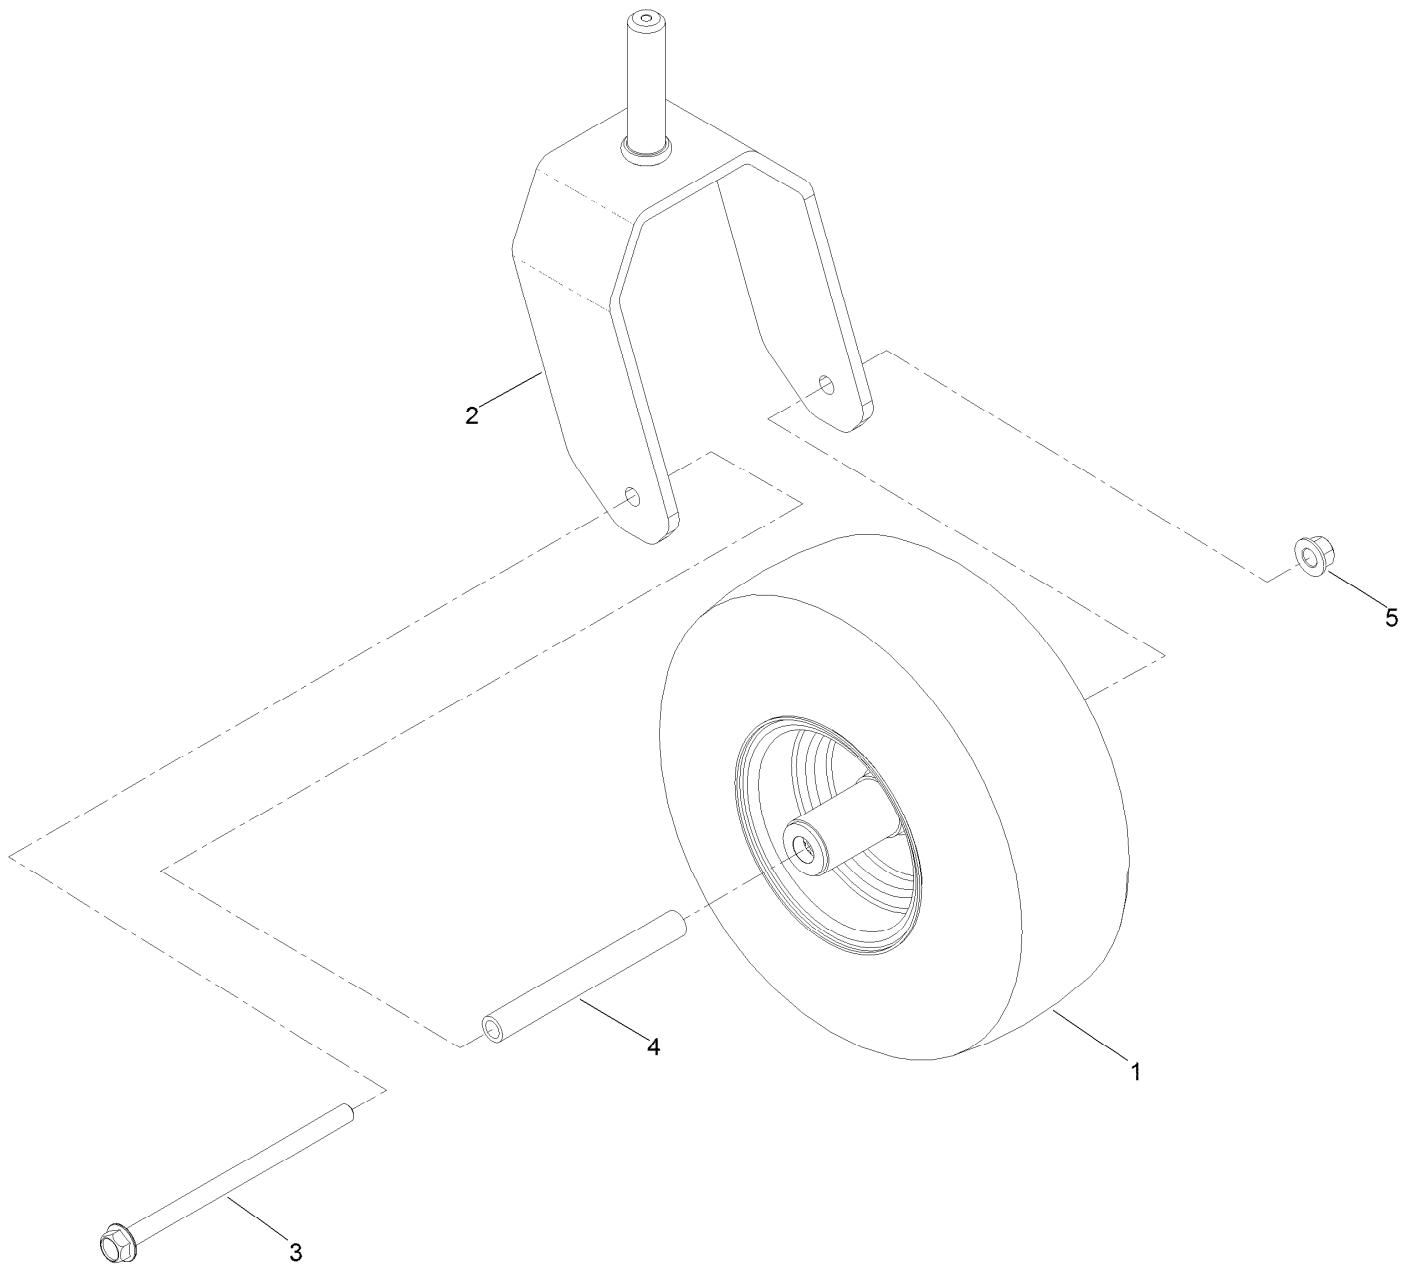

Fork and Caster Wheel Assembly

Fork and Caster Wheel Assembly (continued)

<i>Ref.</i>	<i>Part Number</i>	<i>Qty.</i>	<i>Description</i>	<i>Ref.</i>	<i>Part Number</i>	<i>Qty.</i>	<i>Description</i>
1	126-7592	1	Wheel And Tire ASM	4	127-0068	1	Spanner-Wheel, Caster
2	126-4312-01	1	Fork-Caster	5	99-5107	1	Nut-Lock
3	126-5389	1	Screw-HHF