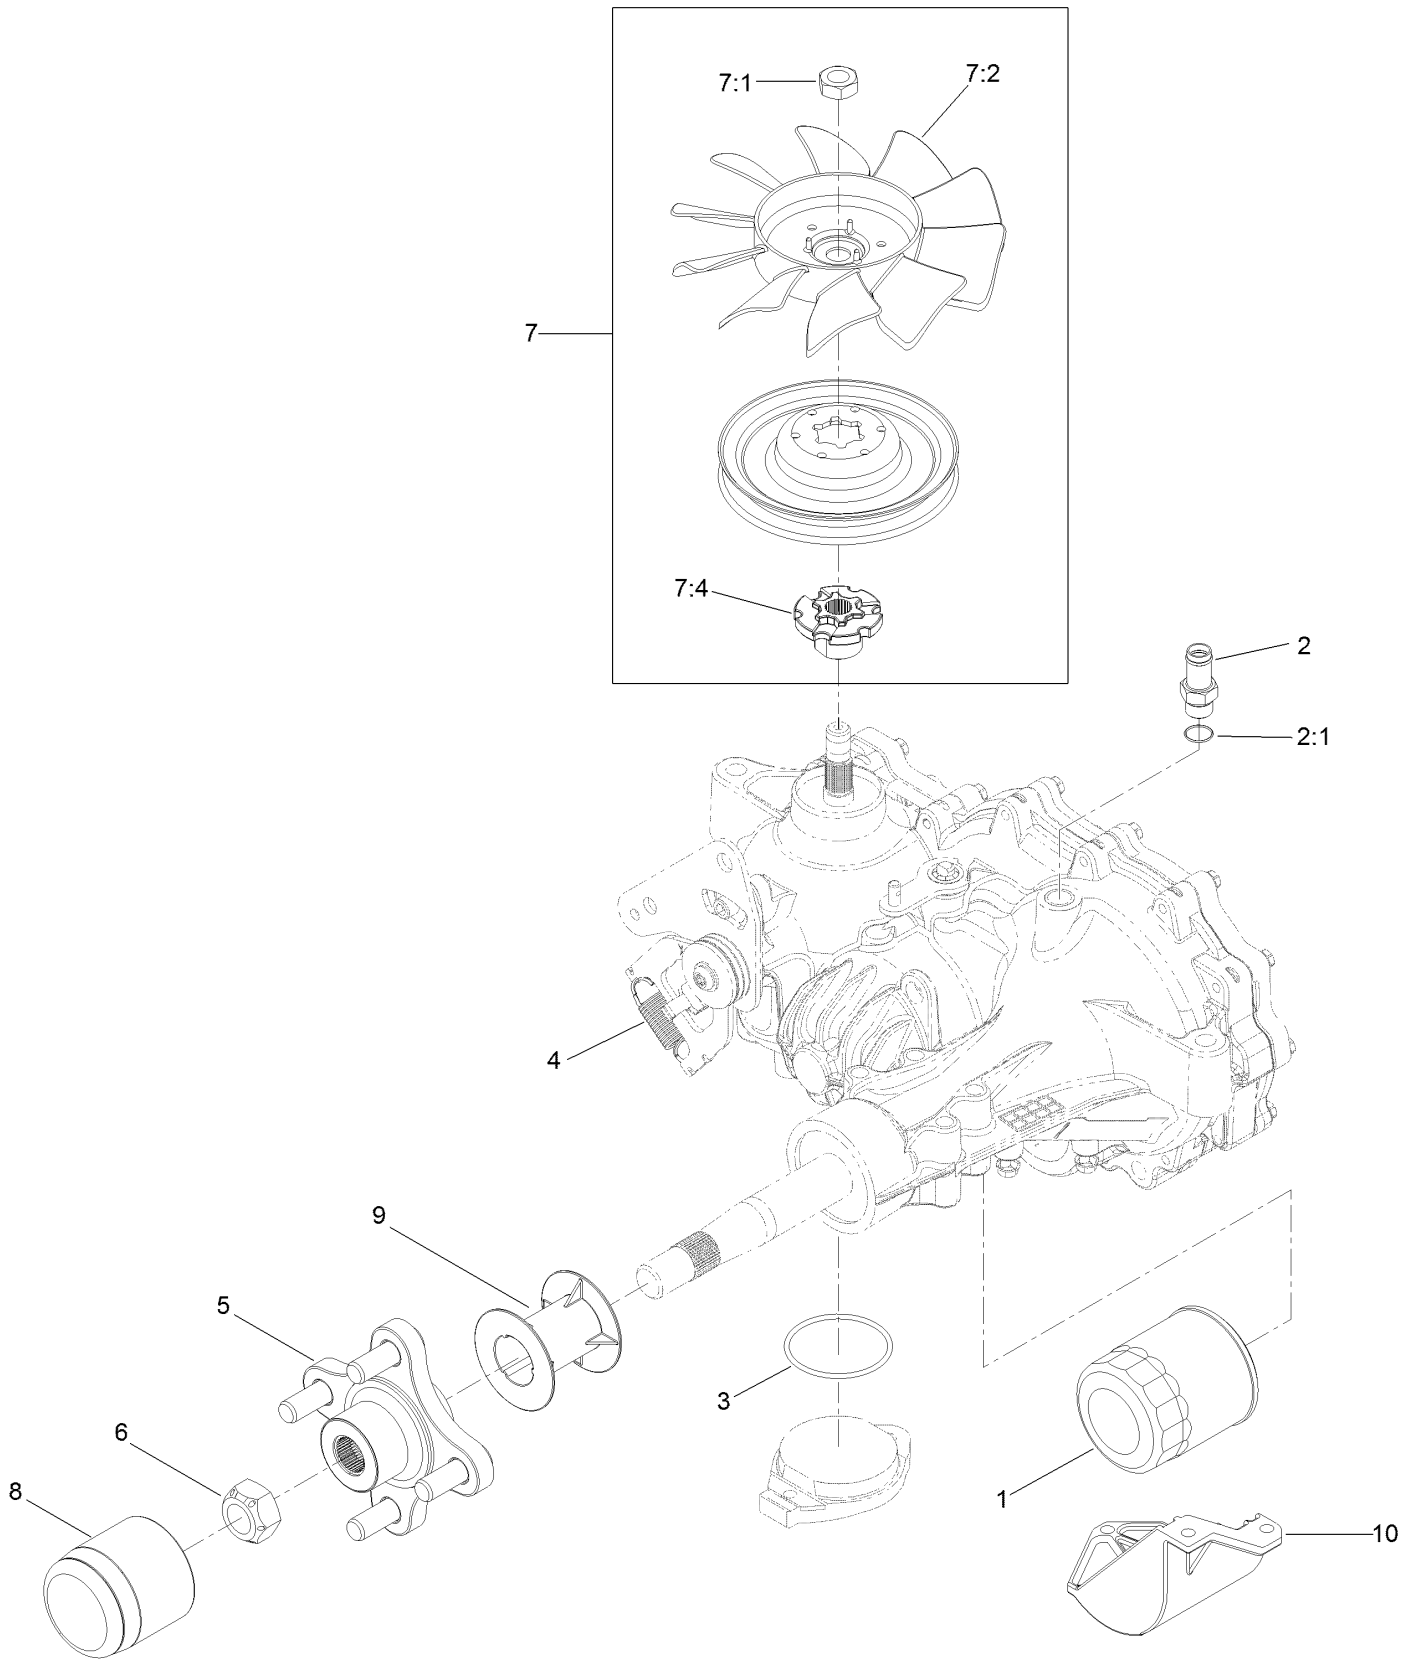

LH Transaxle Assembly No. 135-0140

LH Transaxle Assembly No. 135-0140 (continued)

<i>Ref.</i>	<i>Part Number</i>	<i>Qty.</i>	<i>Description</i>	<i>Ref.</i>	<i>Part Number</i>	<i>Qty.</i>	<i>Description</i>
1	109-3321	1	Element-Oil Filter, HYD	7:1	116-9714	1	Nut-HJ
2	109-3278	1	Adapter-Straight	7:2	126-0226	1	Fan
2:1	237-42	1	O-Ring	7:4	116-9705	1	Hub-Pulley
3	109-3540	1	O Ring-Seal	8	116-6214	1	Cap-Axle, Long
4	109-5592	1	Spring-Extension	9	116-6213	1	Tube-Axle
5	116-3872	1	Hub-Offset	10	120-7979	1	Guard-Filter, LH
6	109-3536	1	Nut-Hub	99	109-3537	1	Seal Kit ●
7	125-0059	1	Fan And Pulley Kit	99	135-3604	1	Brake Shaft Seal Kit

● Not illustrated