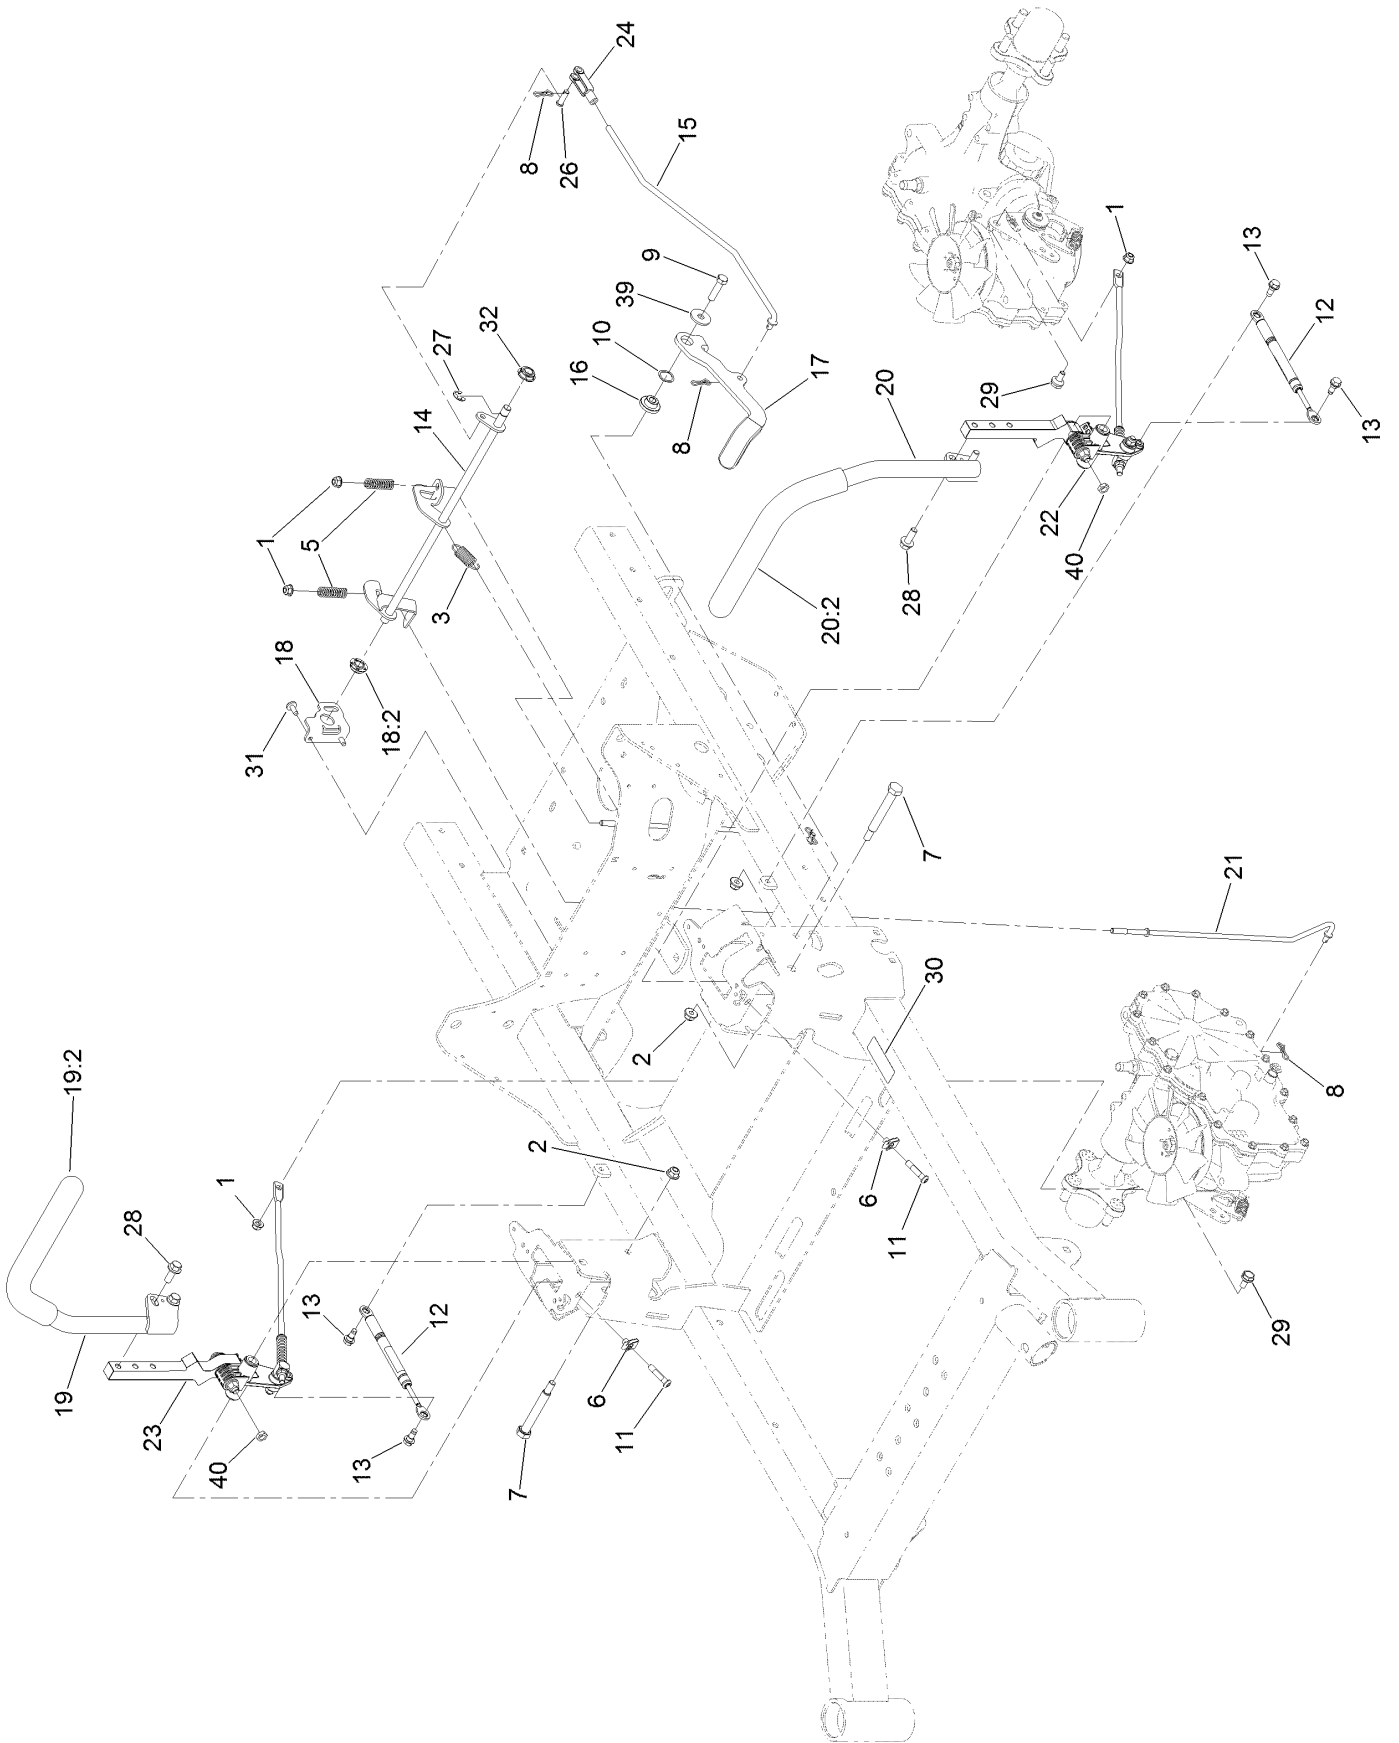

Motion Control Assembly

Motion Control Assembly (continued)

<i>Ref.</i>	<i>Part Number</i>	<i>Qty.</i>	<i>Description</i>	<i>Ref.</i>	<i>Part Number</i>	<i>Qty.</i>	<i>Description</i>
1	104-8300	4	Nut-HF, NI	19	126-9191	1	RH Control Handle ASM
2	104-8301	3	Nut-HF, NI	19:2	126-7359	1	Grip
3	107-1045	1	Spring-Extension	20	126-9192	1	LH Control Handle ASM
5	109-7694	2	Spring-Compression	20:2	126-7359	1	Grip
6	112-3306	2	Nut	21	126-7217	2	Linkage-Brake, Lower
7	115-5099	2	Bolt-Pivot	22		1	LH Motion Control ASM ●
8	119-1415	4	Pin-Cotter, Locking	23		1	RH Motion Control ASM ●
9	323-8	1	Screw-HH	24	1-303105	1	Yoke-Adjustable
10	119-4164	1	Washer-Wave	26	1-808280	1	Pin-Clevis
11	126-4299	2	Screw-HSBH	27	32120-47	1	Ring-Retaining, External
12	126-4322	2	Damper	28	3234-42	4	Screw-HHF
13	126-4424	4	Screw-Shoulder	29	37-8771	2	Bolt-Shoulder, HF
14	126-5813	1	Shaft-Brake	30	115-9625	1	Decal-Brake, Parking
15	126-5819	1	Linkage-Brake, Upper	31	126-6266	2	Screw-Tph
16	126-5989	1	Pivot-Flange	32	126-5820	1	Bearing-Spherical
17	126-9490	1	Lever-Brake (With Grip)	39	2844	1	Washer
18	126-6456	1	Bracket-Brake	40	3218-3	2	Nut-Jam
18:2	126-5820	1	Bearing-Spherical				

● Not serviced separately