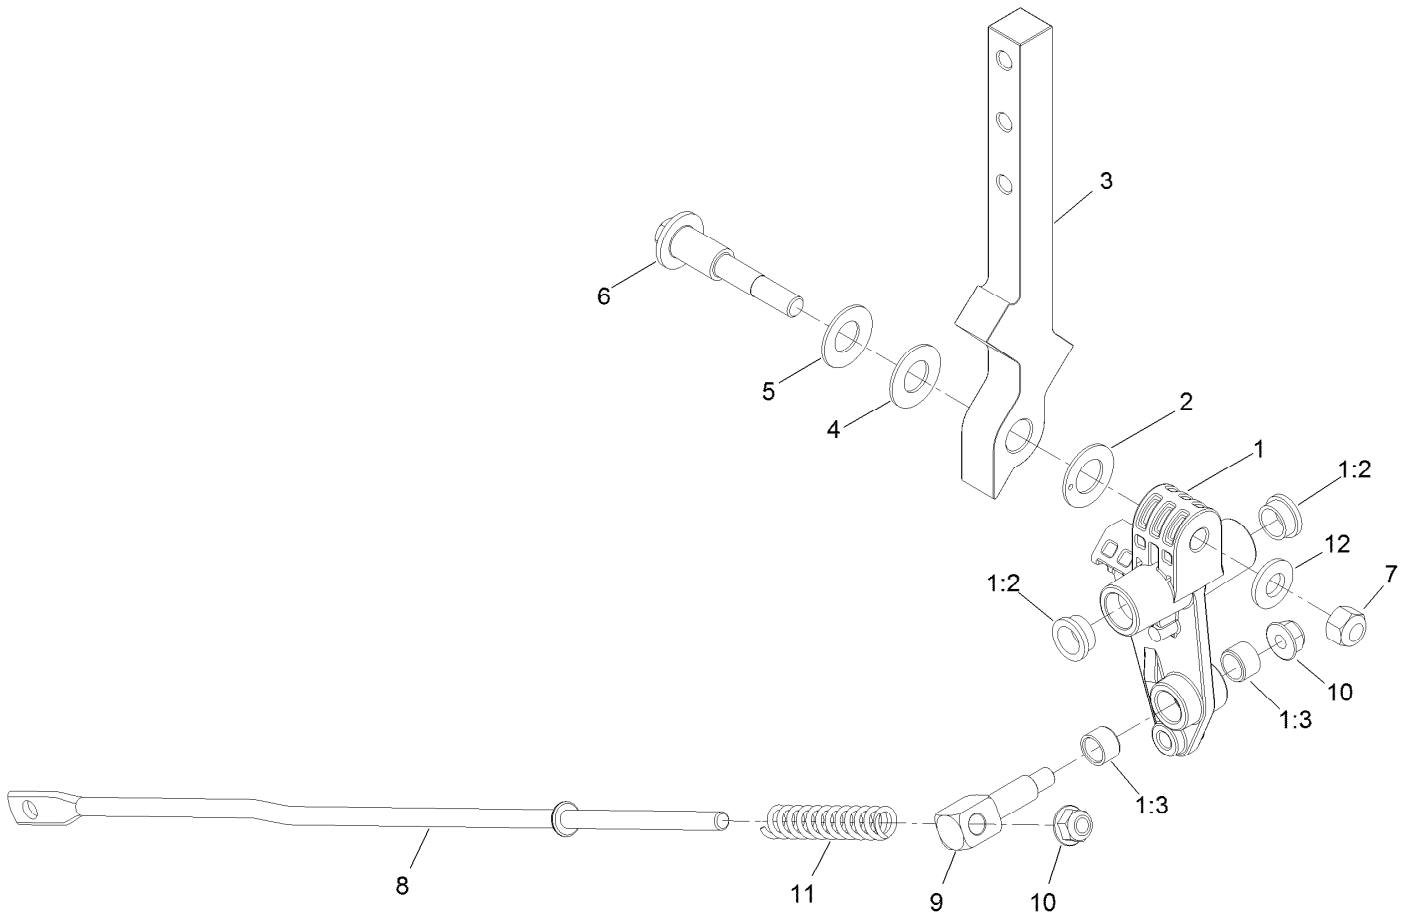

LH Motion Control Assembly

LH Motion Control Assembly (continued)

<i>Ref.</i>	<i>Part Number</i>	<i>Qty.</i>	<i>Description</i>	<i>Ref.</i>	<i>Part Number</i>	<i>Qty.</i>	<i>Description</i>
1	126-3773	1	Control Arm ASM	6	117-1198	1	Bolt-Pivot
1:2	126-8909	2	Bushing	7	32152-2	1	Nut-Lock, Cone
1:3	1-413152	2	Bushing-Sleeve	8	126-5435	1	Link-Control
2	126-7296	1	Washer-Friction	9	126-5434	1	Swivel
3	126-8182	1	Arm-Control	10	104-8300	2	Nut-HF, NI
4	117-1240	1	Washer	11	126-8195	1	Spring-Return, Neutral
5	119-8925	1	Washer-Belleville	12	3256-24	1	Washer-Plain