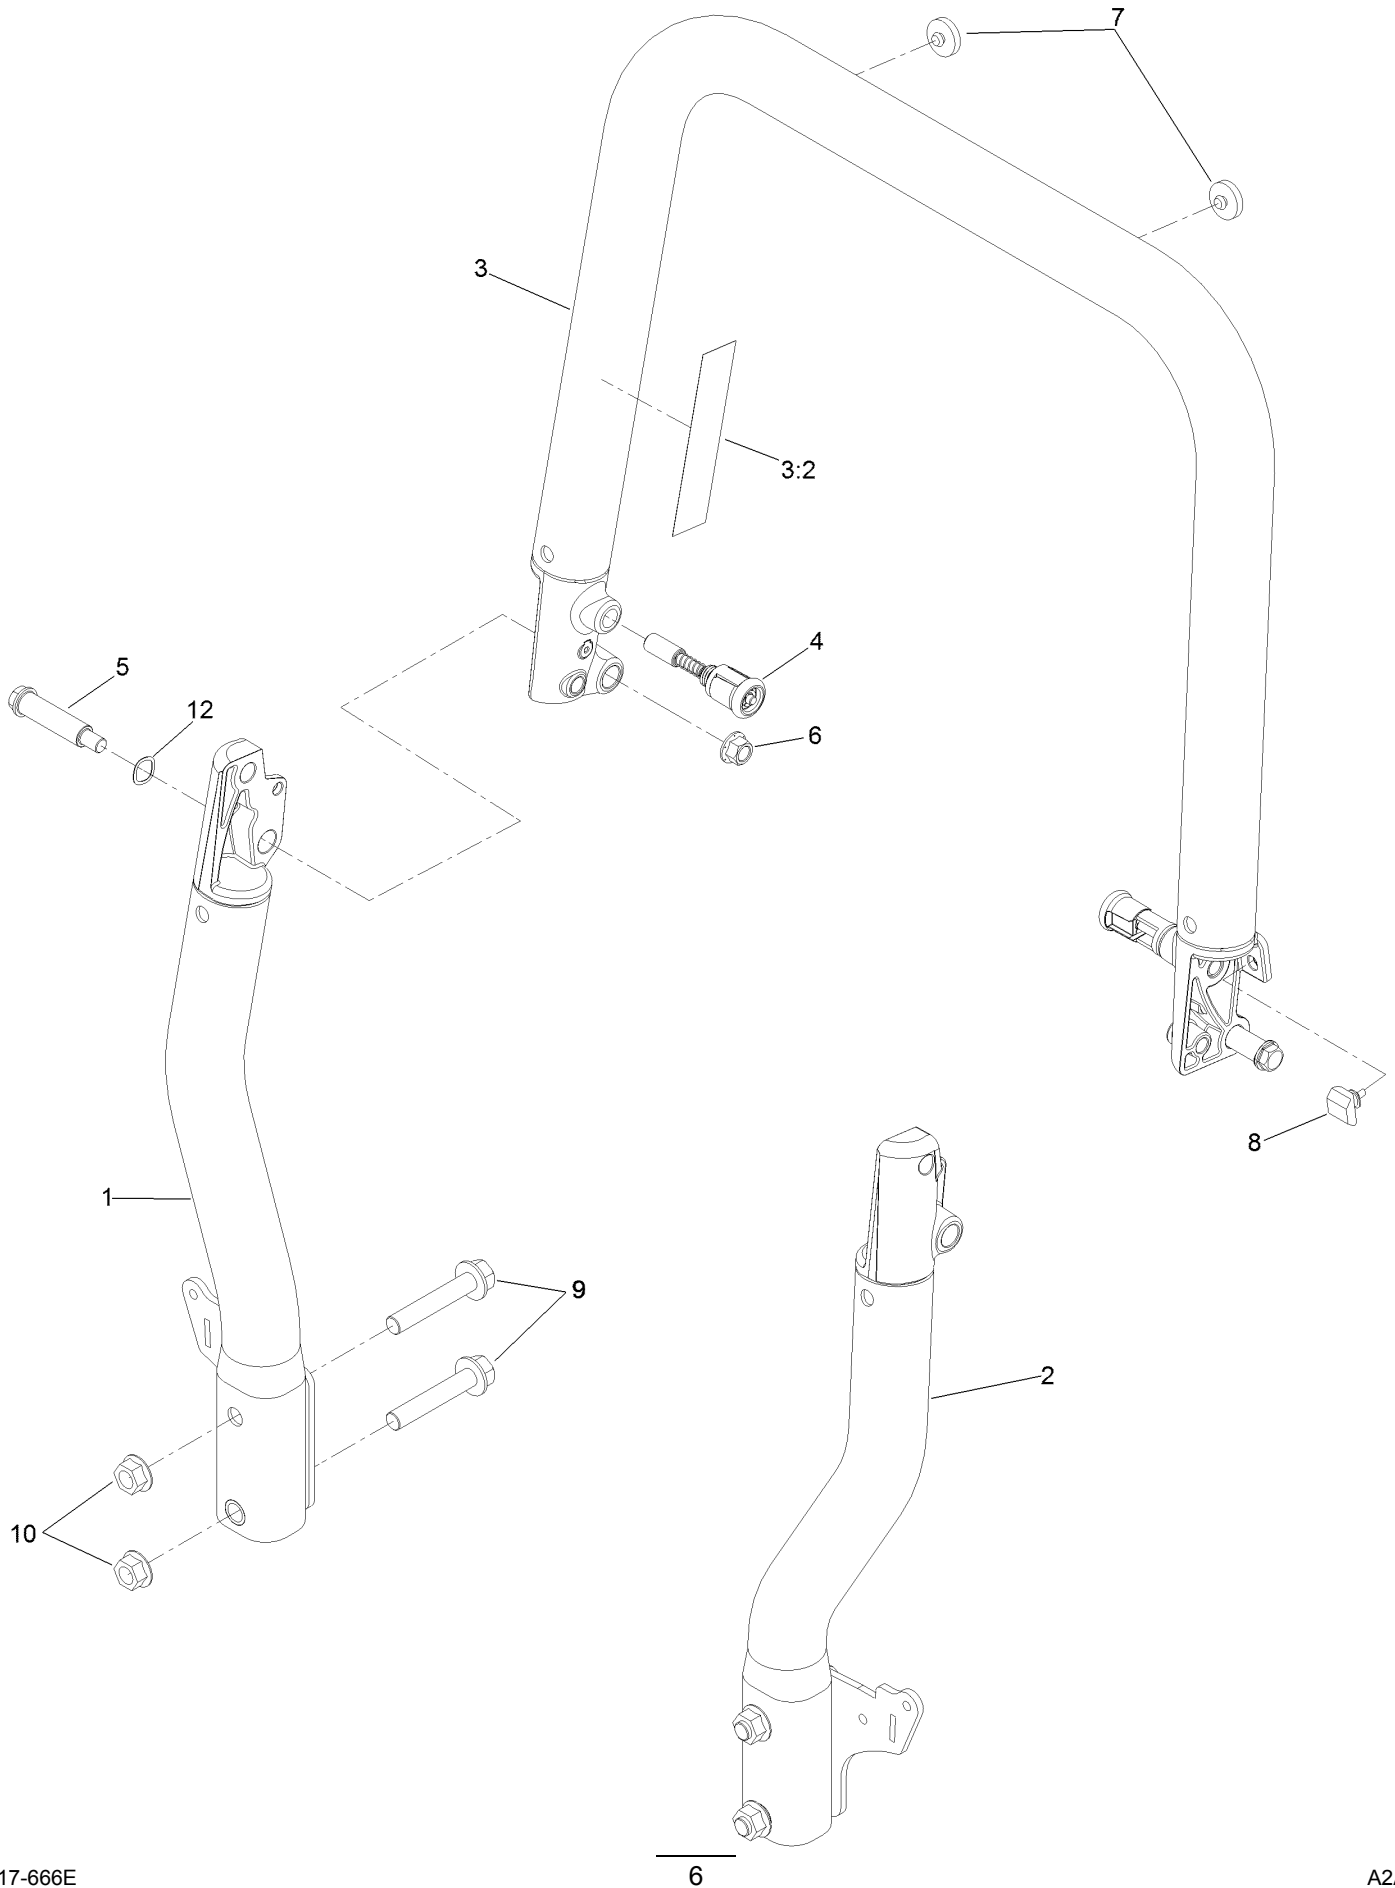

Roll-Over Protection System Assembly No. 126-9526

Roll-Over Protection System Assembly No. 126-9526 (continued)

<i>Ref.</i>	<i>Part Number</i>	<i>Qty.</i>	<i>Description</i>	<i>Ref.</i>	<i>Part Number</i>	<i>Qty.</i>	<i>Description</i>
1		1	Tube-Upright, RH ●	6	99-5107	2	Nut-Lock
2		1	Tube-Upright, LH ●	7	135-0504	2	Bumper-ROPS
3		1	Top Tube ASM ●	8	126-9966	2	Bumper-ROPS
3:2	107-3069	1	Decal-Warning	9	126-9488	4	Screw-HHF
4	116-0104	2	Pin-Spring	10	32128-50	4	Nut-Flange
5	126-9209	2	Bolt-Shoulder	12	119-4164	2	Washer-Wave

● Not serviced separately