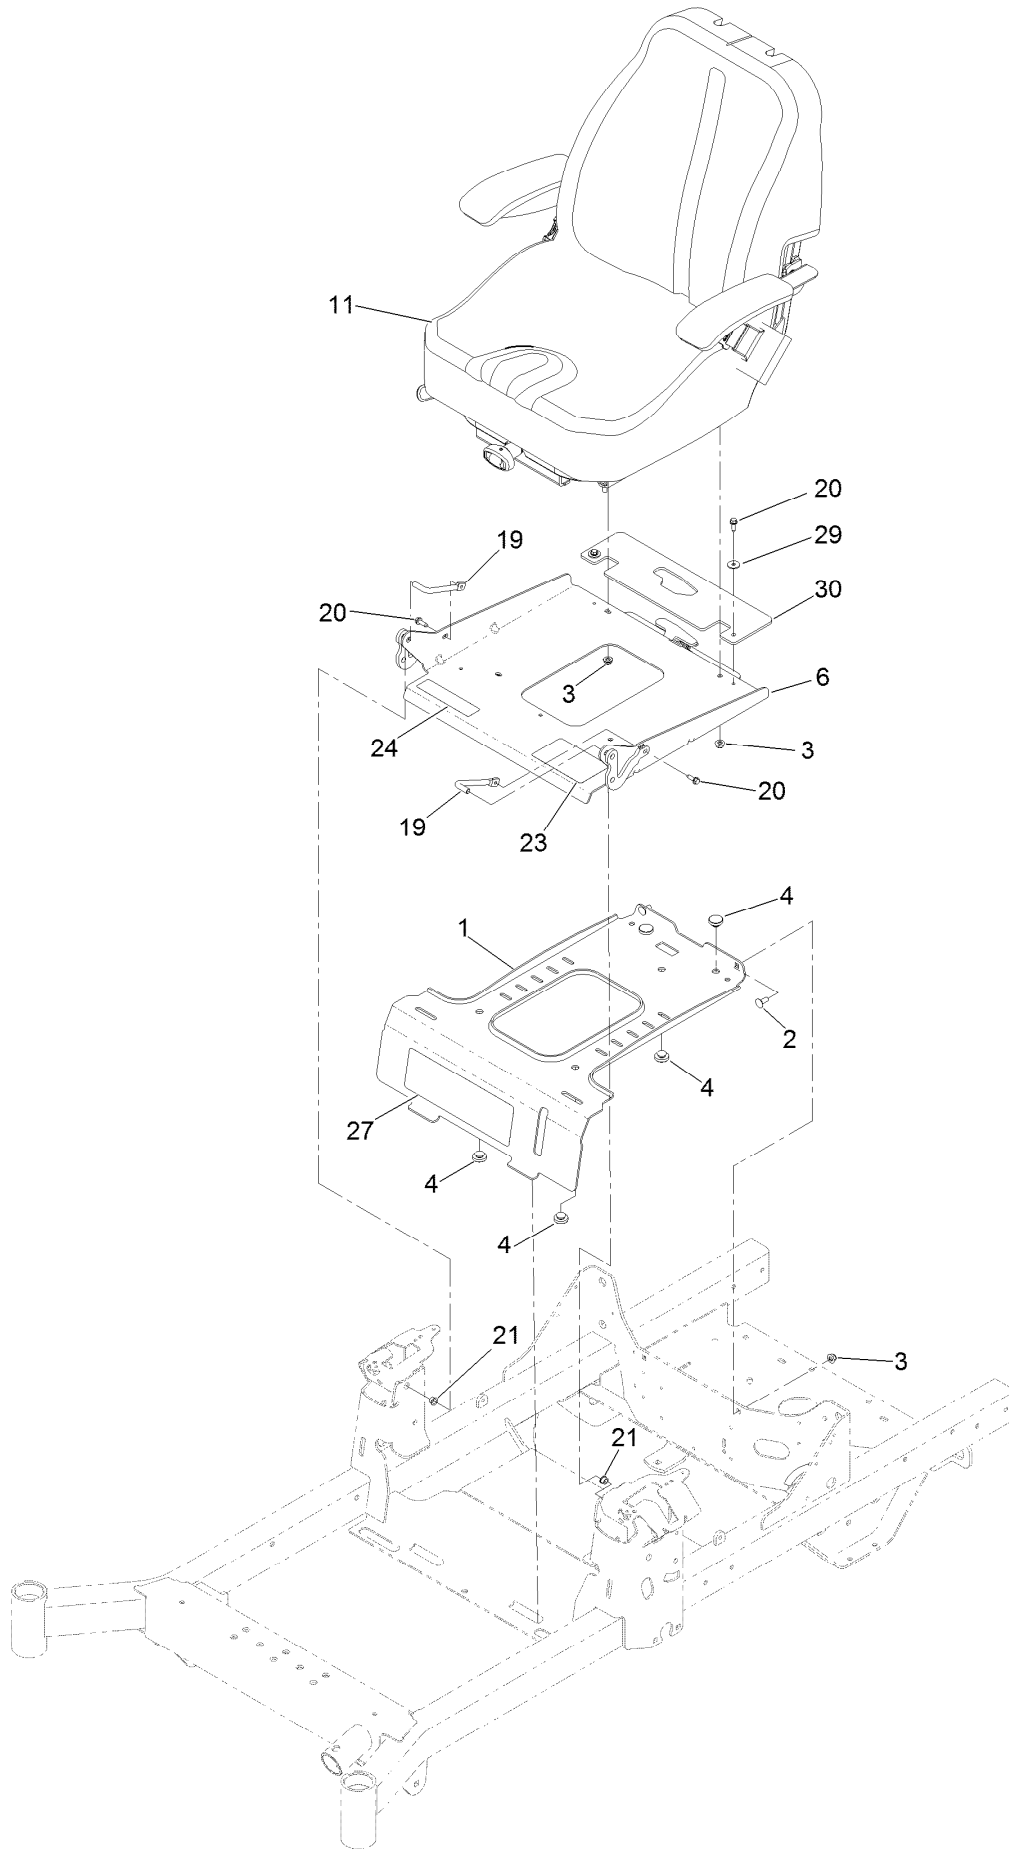

Seat Mount Assembly

Seat Mount Assembly (continued)

<i>Ref.</i>	<i>Part Number</i>	<i>Qty.</i>	<i>Description</i>	<i>Ref.</i>	<i>Part Number</i>	<i>Qty.</i>	<i>Description</i>
1	126-4082-03	1	Plate-Retainer, Tank	20	32144-44	4	Screw-HWH, Thread Roll
2	3230-23	2	Bolt-CARR	21	1-603735	2	Bushing-Flanged
3	104-8300	6	Nut-HF, NI	23	126-8151	1	Decal-Aid, Service
4	135-0505	5	Bumper-Seat	24	126-8161	1	Decal-Latch, Seat
6	126-7309	1	Seat Pan And Latch ASM	27	126-9273	1	Decal
11	136-9014	1	Seat ASM	29	3256-67	2	Washer
19	126-5914	2	Pin-Pivot, Seat	30	135-0214	1	Guard-Seat, Rubber