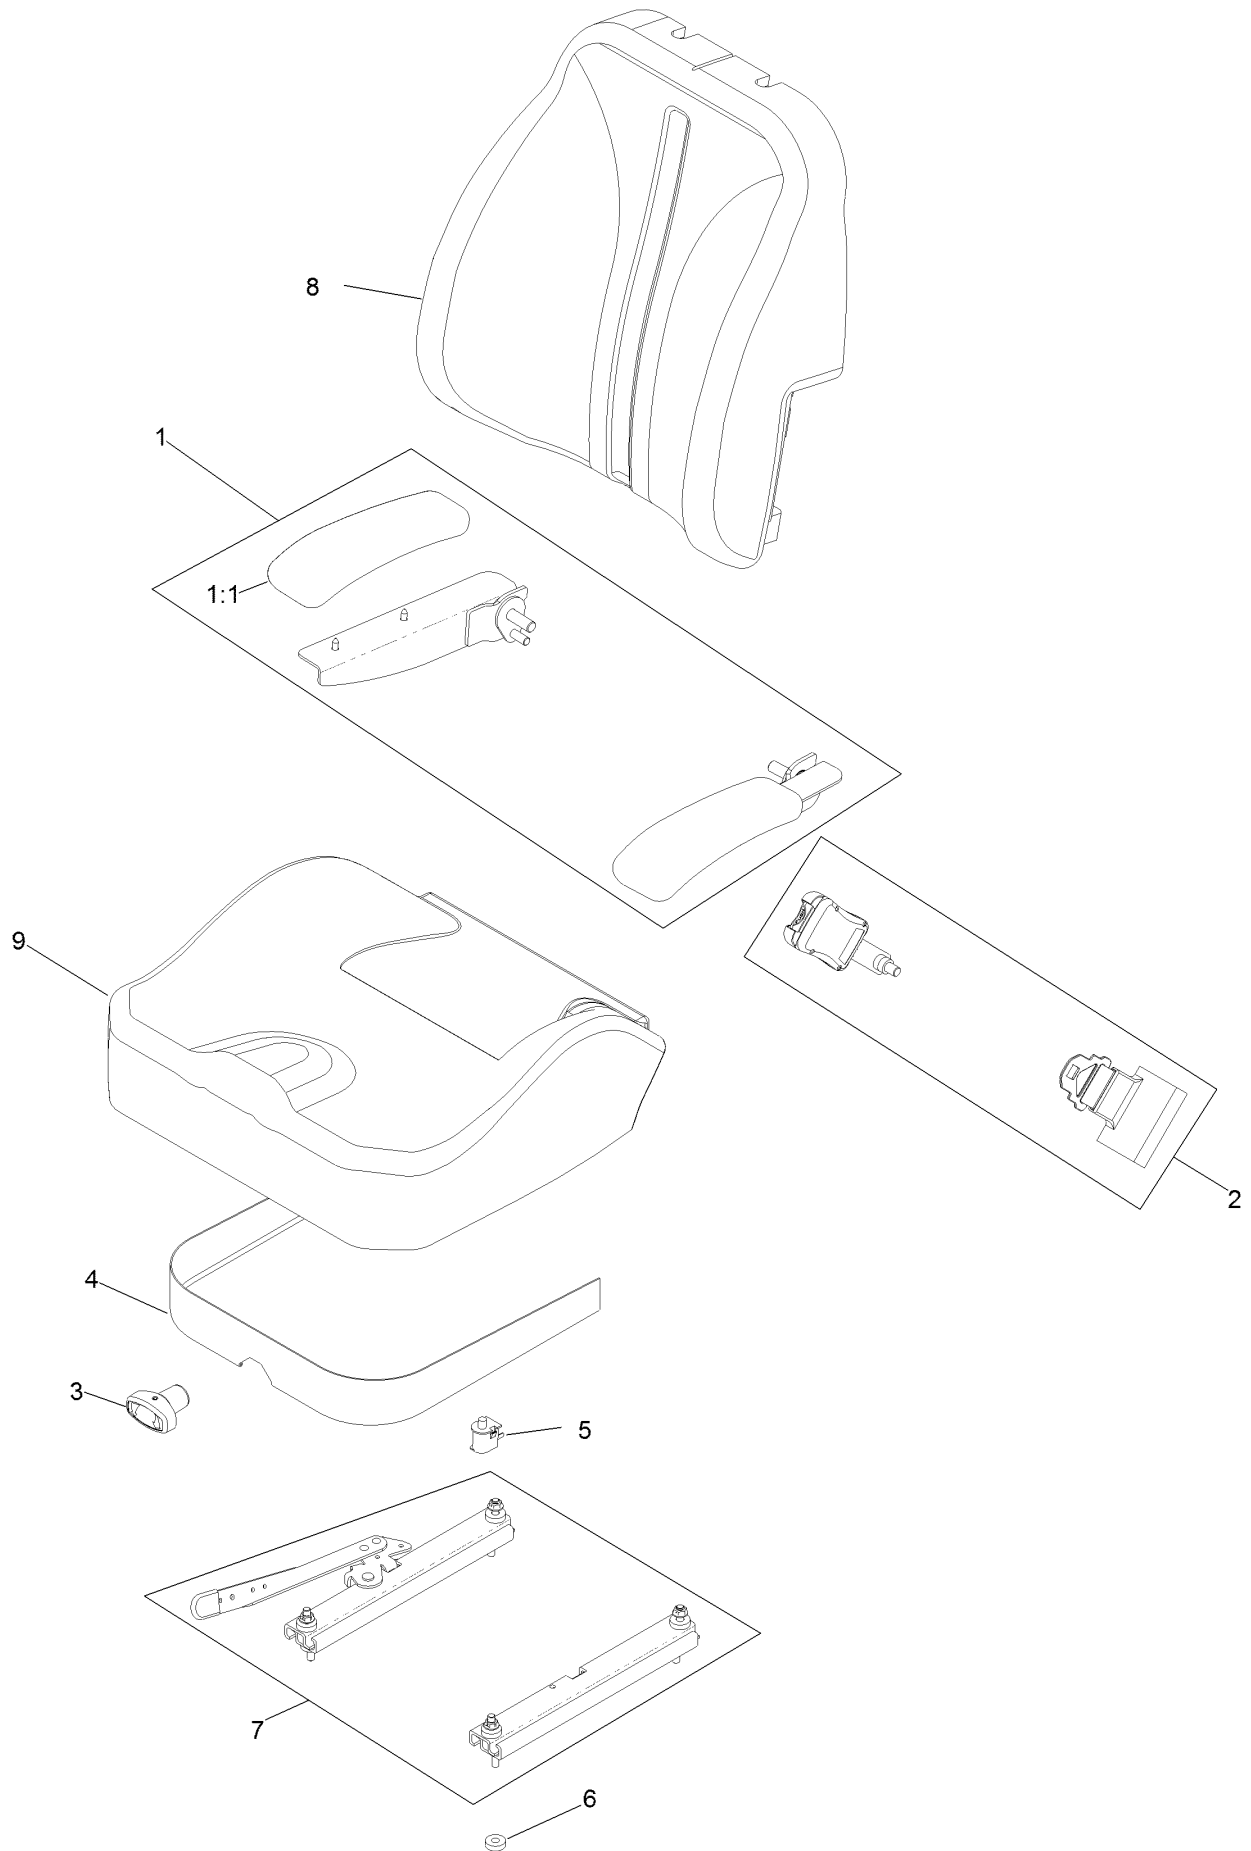

Seat Assembly No. 136-9014

Seat Assembly No. 136-9014 (continued)

<i>Ref.</i>	<i>Part Number</i>	<i>Qty.</i>	<i>Description</i>	<i>Ref.</i>	<i>Part Number</i>	<i>Qty.</i>	<i>Description</i>
1	126-2058	1	Armrest Kit	5	82-2190	1	Switch-Bail
1:1	110-4163	2	Cushion-Rest, Arm	6	26-4840	4	Spacer-Pin, Mounting
2	130-0845	1	Seat Belt Kit	7	130-0844	1	Track Set
3	130-0846	1	Knob-Adjuster	8	136-9019	1	Cover-Back, Seat
4	126-3506	1	Cover-Skirt W/Fasteners	9	136-9020	1	Cover-Bottom, Seat