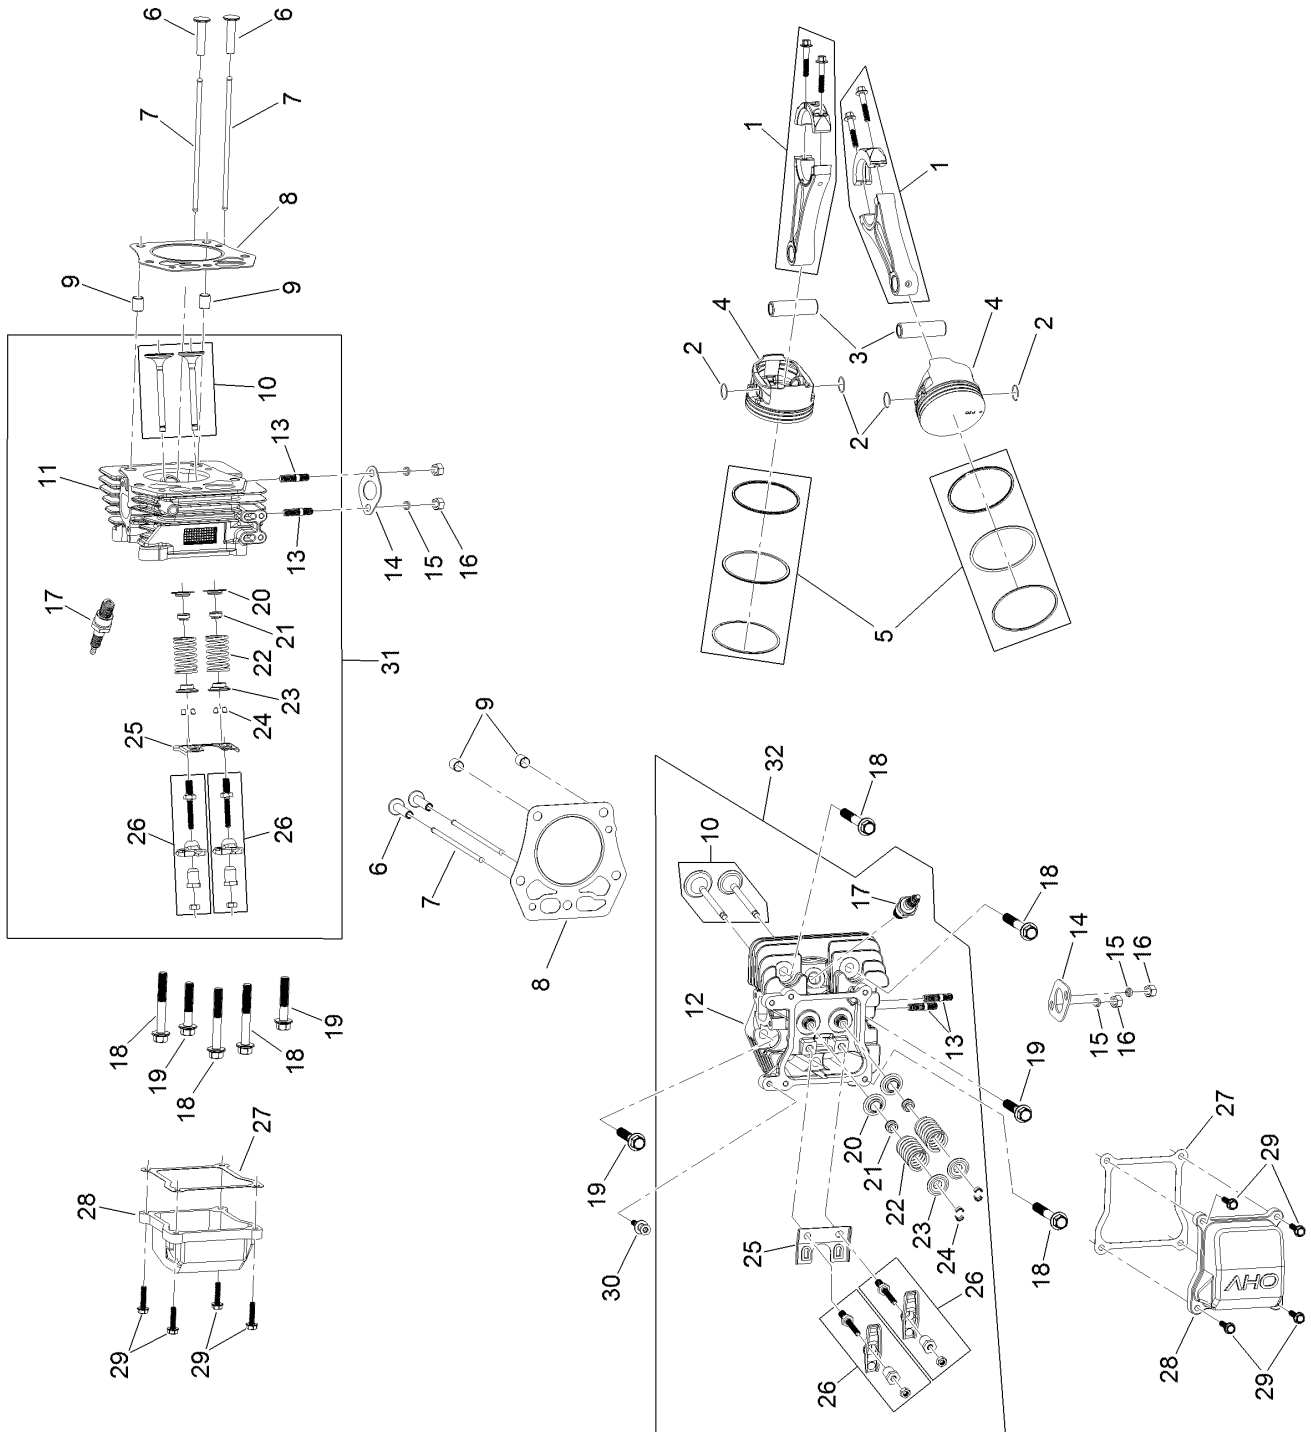

Piston and Cylinder Head Assembly

Piston and Cylinder Head Assembly (continued)

<i>Ref.</i>	<i>Part Number</i>	<i>Qty.</i>	<i>Description</i>	<i>Ref.</i>	<i>Part Number</i>	<i>Qty.</i>	<i>Description</i>
1	127-9256	2	Connecting Rod ASM	17	81-3250	2	Spark Plug
2	127-9258	4	Clip-Pin, Piston	18	127-9231	6	Screw-HWH
3	127-9257	2	Pin-Piston	19	127-9232	4	Screw-HWH
4	127-9259	2	Piston	20	120-4303	4	Seat-Spring, Valve
5	127-9260	2	Piston Ring Set	21	120-4304	4	Seal-Stem, Valve
6	127-9224	4	Lifter-Valve	22	120-4305	4	Spring-Valve
7	127-9225	4	Rod-Push	23	120-4306	4	Retainer-Spring, Valve
8	127-9226	2	Gasket-Head, Cylinder	24	120-4307	8	Keeper-Valve
9	127-9227	4	Pin-Dowel	25	127-9233	2	Plate-Guide, Push Rod
10	127-9228	2	Valve Set	26	127-9294	4	Rocker Arm ASM
11	133-9802	1	Head-Cylinder, Right	27	127-9295	2	Gasket-Valve Cover
12	133-9804	1	Head-Cylinder, Left	28	127-9050	2	Cover-Valve
13	121-0464	4	Stud-Exhaust	29	120-4225	8	Screw-HHF
14	120-4317	2	Gasket-Exhaust	30	120-4214	1	Screw-Shoulder, HH
15	127-9279	4	Washer-Lock, Split	31	133-9819	1	Right Head ASM
16	121-0199	4	Nut-HH	32	133-9820	1	Left Head ASM