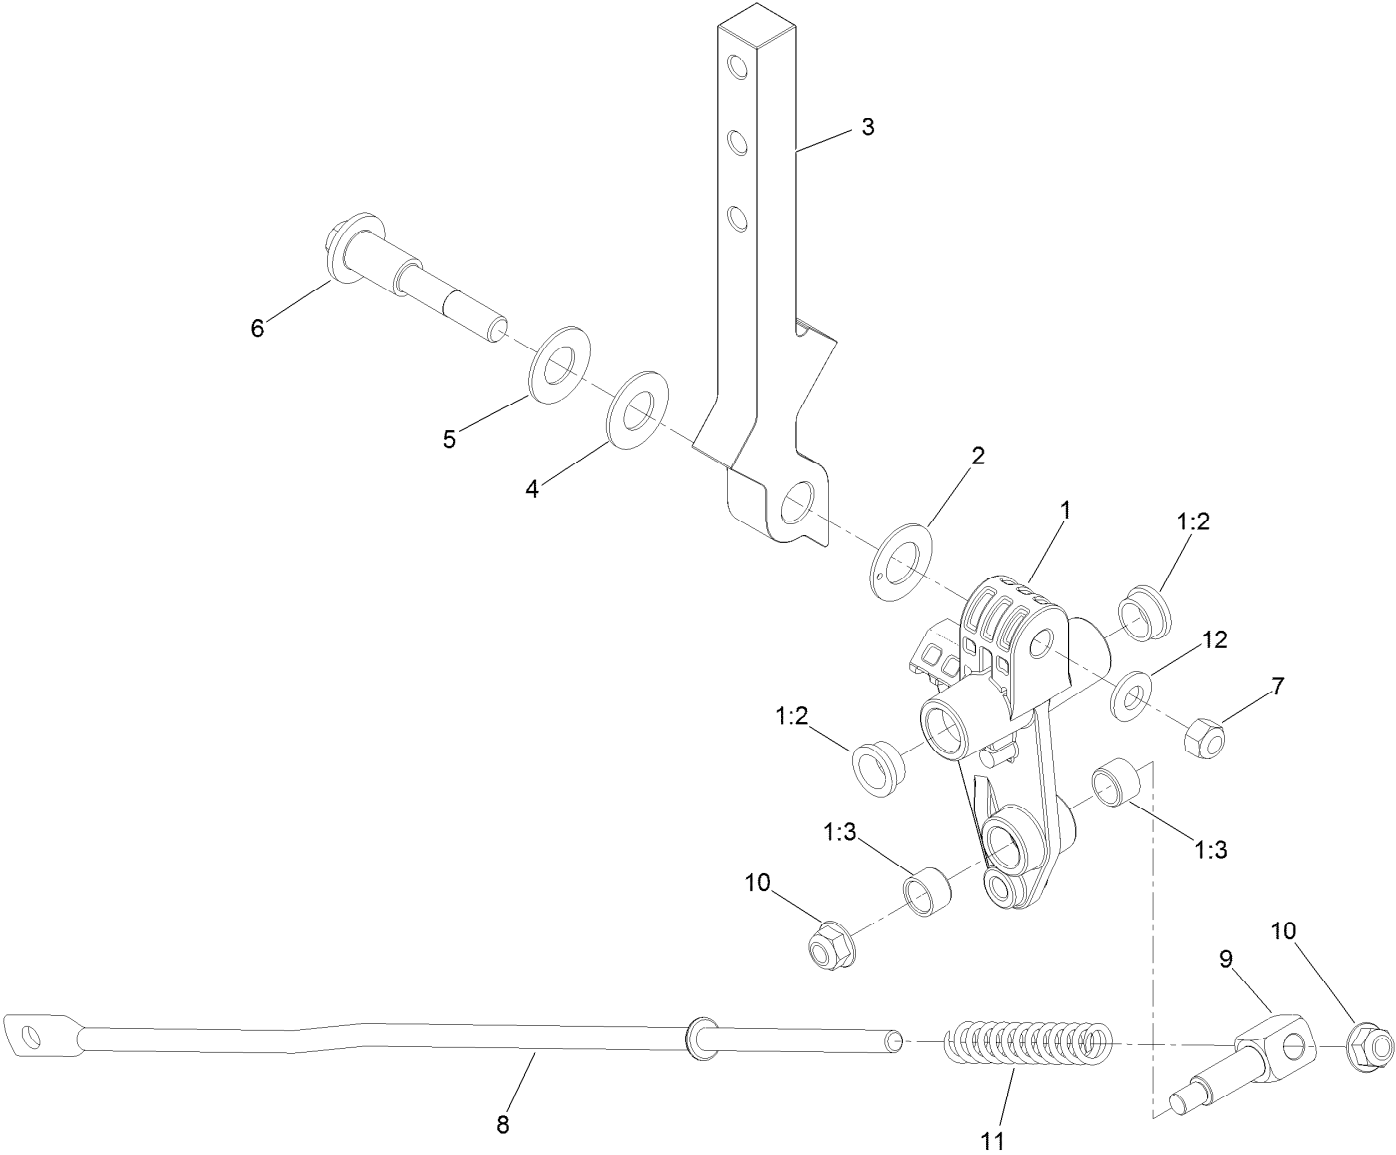

RH Motion Control Assembly

RH Motion Control Assembly (continued)

<i>Ref.</i>	<i>Part Number</i>	<i>Qty.</i>	<i>Description</i>	<i>Ref.</i>	<i>Part Number</i>	<i>Qty.</i>	<i>Description</i>
1	126-3773	1	Control Arm ASM	6	117-1198	1	Bolt-Pivot
1:2	126-8909	2	Bushing	7	32152-2	1	Nut-Lock, Cone
1:3	1-413152	2	Bushing-Sleeve	8	126-5435	1	Link-Control
2	126-7296	1	Washer-Friction	9	126-5434	1	Swivel
3	126-8182	1	Arm-Control	10	104-8300	2	Nut-HF, NI
4	117-1240	1	Washer	11	126-8195	1	Spring-Return, Neutral
5	119-8925	1	Washer-Belleville	12	3256-24	1	Washer-Plain