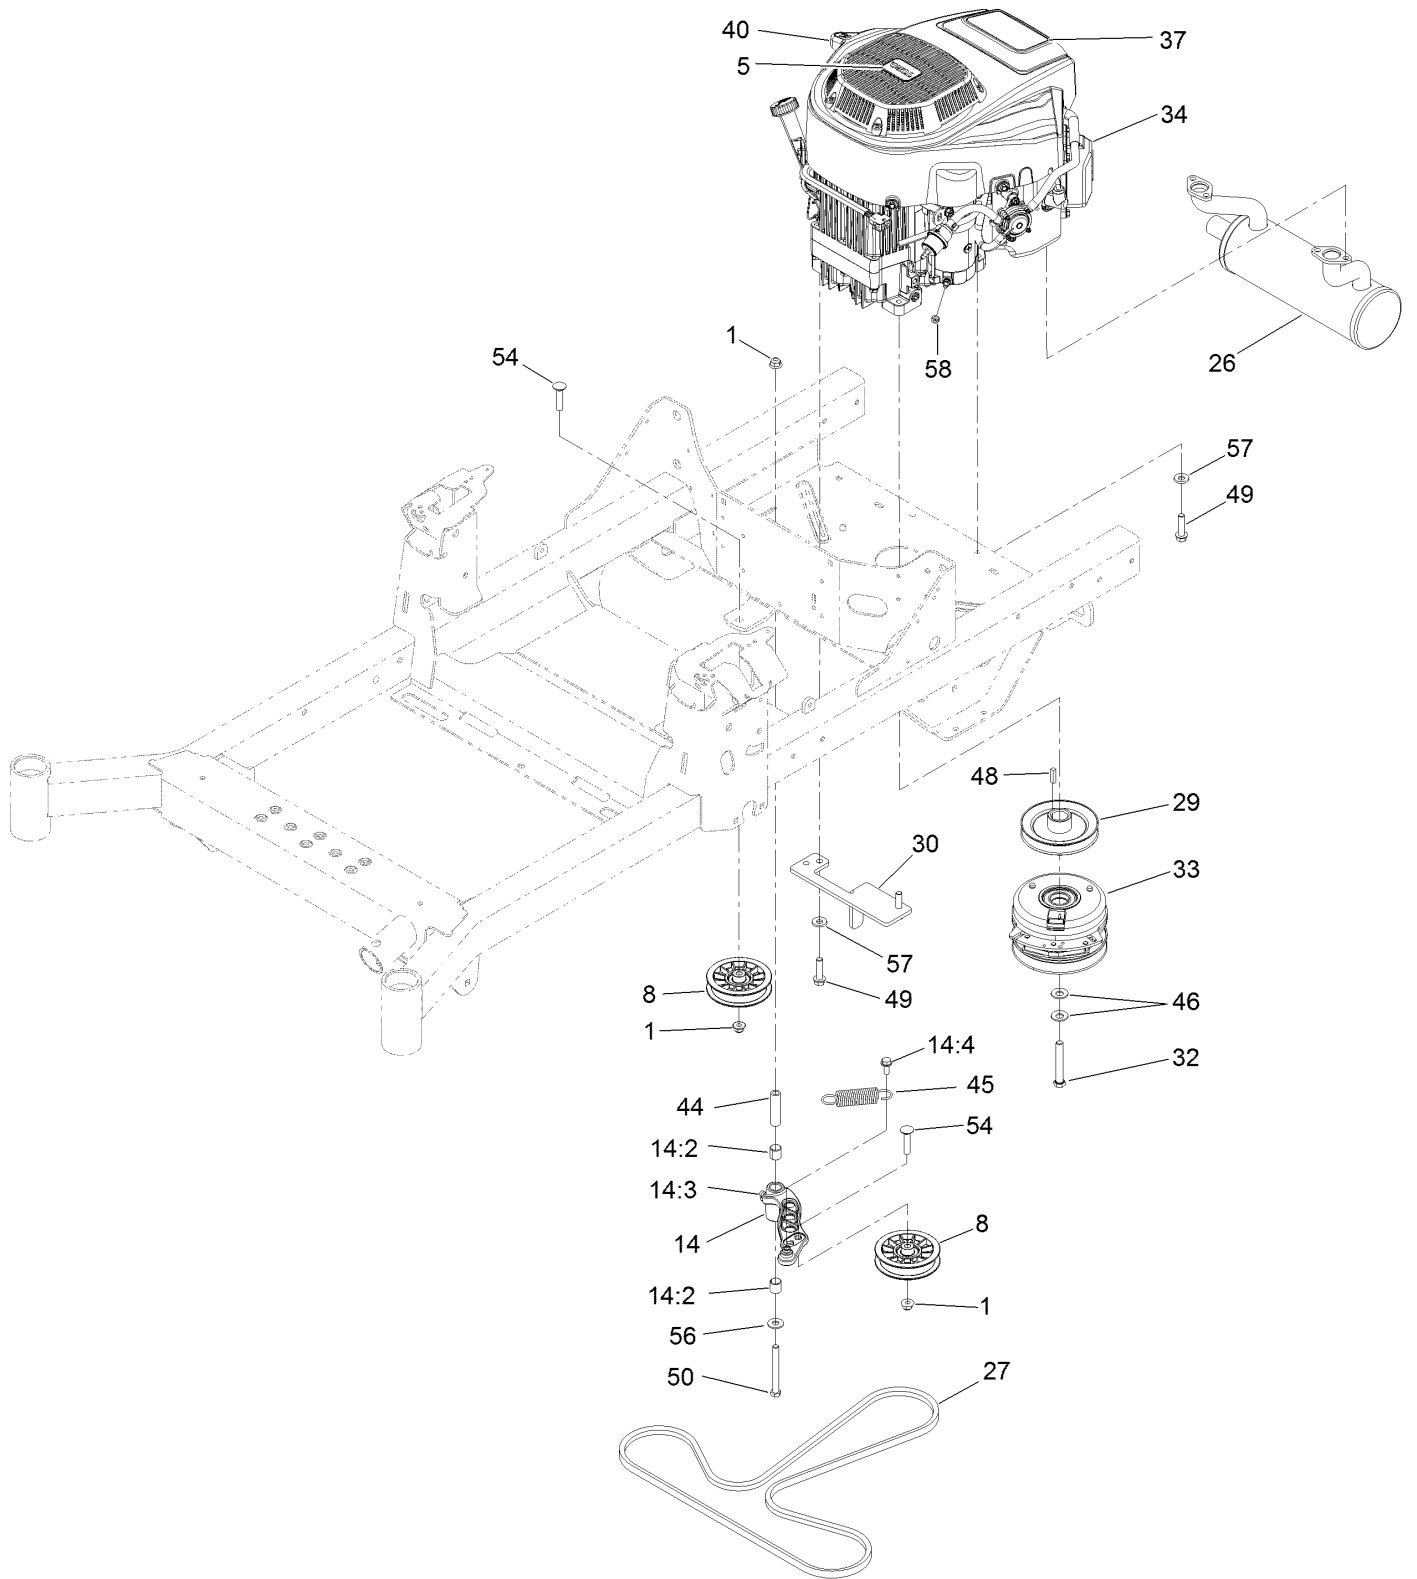

Engine Assembly

Engine Assembly (continued)

<i>Ref.</i>	<i>Part Number</i>	<i>Qty.</i>	<i>Description</i>	<i>Ref.</i>	<i>Part Number</i>	<i>Qty.</i>	<i>Description</i>
1	104-8301	3	Nut-HF, NI	34	127-9451	1	Engine-2P77F
5	110-1136	1	Decal	37	126-9182	1	Decal-HP, Engine
8	116-2456	2	Pulley-Flat Idler	40	131-1097	1	Decal-Drain, Oil
14	126-0973	1	Idler Arm ASM	44	1-603384	1	Bushing-Pivot, Idler
14:2	1-513034	2	Sleeve-Bearing	45	1-603402	1	Spring-Extension
14:3	302-40	1	Fitting-Grease, 90 DEG	46	1-603610	2	Washer-Spring
14:4	32144-11	1	Screw-HWH	48	1-807259	1	Key
26	126-5864	1	Muffler	49	32144-102	4	Screw-HWH
27	126-5993	1	Belt-V	50	323-15	1	Screw-HH
29	135-0134	1	Sheave-Engine	54	3231-29	2	Screw-CARR
30	126-6687-03	1	Anchor-Clutch	56	3256-4	1	Washer-Flat
32	126-7198	1	Screw-HH W/Loctite ●	57	98-5975	4	Washer-Belleville
33	127-3410	1	Clutch-PTO	58	33003-00	1	Nut-HF

● Use Pro-Lock, Nut Type (P/N 1-840022, .5ml tube) on threads.