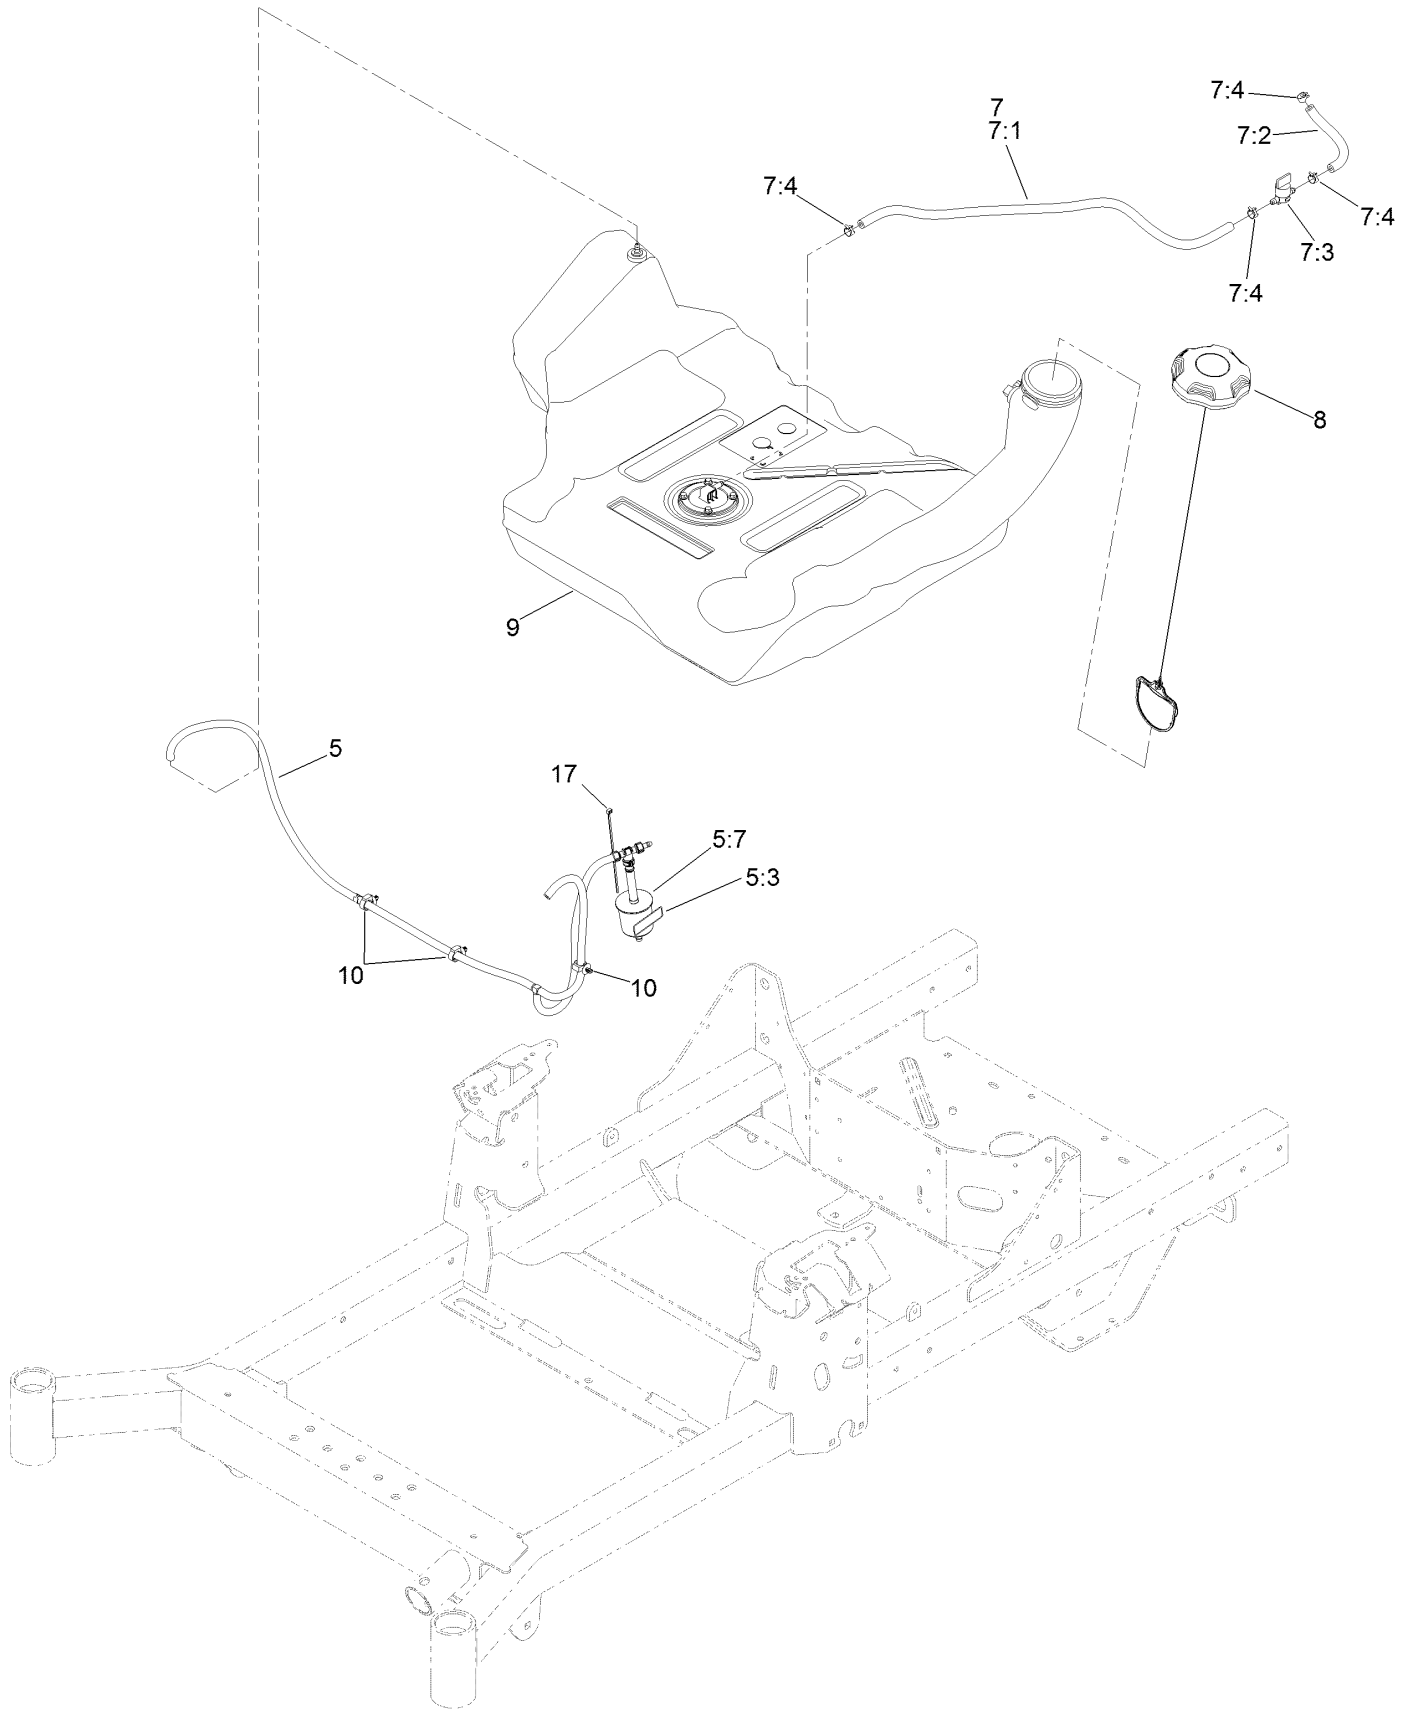

Control Console and Guard Assembly (continued)

<i>Ref.</i>	<i>Part Number</i>	<i>Qty.</i>	<i>Description</i>	<i>Ref.</i>	<i>Part Number</i>	<i>Qty.</i>	<i>Description</i>
1	126-4983	1	Console-RH	31	117-5036	2	Screw-Plastic, HWH
2	126-4984	1	Console-LH	32	120-7950	6	Screw-Torx
5	126-7371	1	Cover-Control, Motion (RH)	33	126-5544	4	Screw-Torx
6	126-7372	1	Cover-Control, Motion (LH)	34	126-6266	8	Screw-Tph
7	136-1673	1	Control Panel ASM	35	126-6267	4	Screw-TTH
7:2	126-9115	1	Decal-Panel, Control	36	126-6268	2	Screw-TTH
7:3	136-1305	1	Decal-Panel, Control	37	126-6269	8	Screw-Truss
10	126-7803	1	Rear Guard ASM	39	1-807513	4	Bolt-CARR
10:2	99-4693	1	Decal	40	3230-22	2	Screw-CARR
10:3	106-5517	2	Decal-Warning	41	3296-2	2	Nut-Lock, NI
10:4	117-2718	1	Decal-Arrester, Spark	42	126-1696	4	Screw-HWHTF
11	126-7664-03	1	Guard-Muffler	43	126-9808-03	1	Bracket-Support, Left Pod
13	136-1745-01	1	Cover-Pod, RH	44	126-9809-03	1	Bracket-Support, Right Pod
14	136-1746-01	1	Cover-LH	45	136-9030-01	1	Bracket-Support, Pod (RH)
19	126-7009	1	Cable-Control, Choke	46	136-9029-01	1	Bracket-Support, Pod (LH)
20	126-7008	1	Cable-Control, Throttle	47	126-8232	4	Screw-Truss Hex Skt
21	1-603175	1	Knob-Ball	49	3220-3	1	Nut-HJ
23	126-9945	1	Support-Console, RH	50	32149-2	4	Nut-Keps
24	126-5532-03	1	Bracket-Console, LH	52	126-9939	1	Decal-Fill, Fuel
25	68-3640	2	Decal	53	126-9298	2	Decal
29	104-7201	4	Nut-HF, NI	54	126-3739	4	Nut-Retainer
30	104-8300	8	Nut-HF, NI				

Fuel Tank and Vent Hose System Assembly