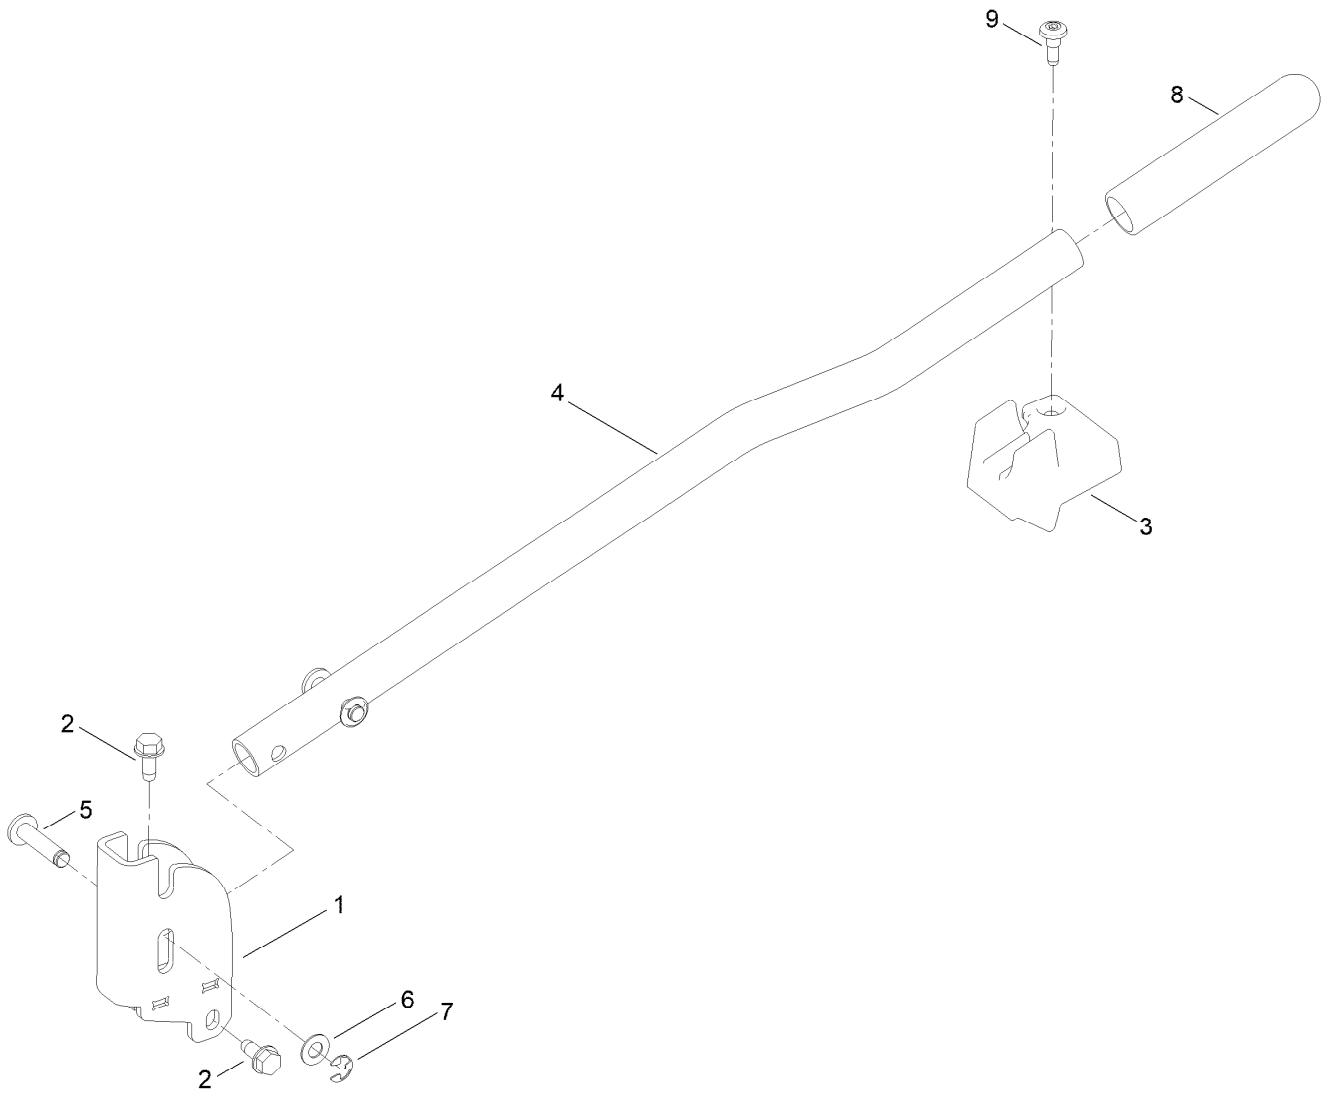

Count on it.

Parts Catalog

Assist Bar Kit

TimeCutter®/Titan® Riding Mower

Model No. 161-4450

Assist Bar Kit Assembly No. 161-4450

Ref.	Part Number	Qty.	Description
1	147-8848-03	1	Wa-Assist Bracket
2	32144-70	2	Screw-HWHTF
3	147-8845	1	Retainer-Handle
4	147-8849-03	1	Tube-Assist
5	139-5841	2	Pin-Assist Handle
6	131-8667	2	Washer-Thrust
7	32120-18	2	E-Ring
8	140-3459	1	Grip
9	135-2015	1	Screw-Shoulder