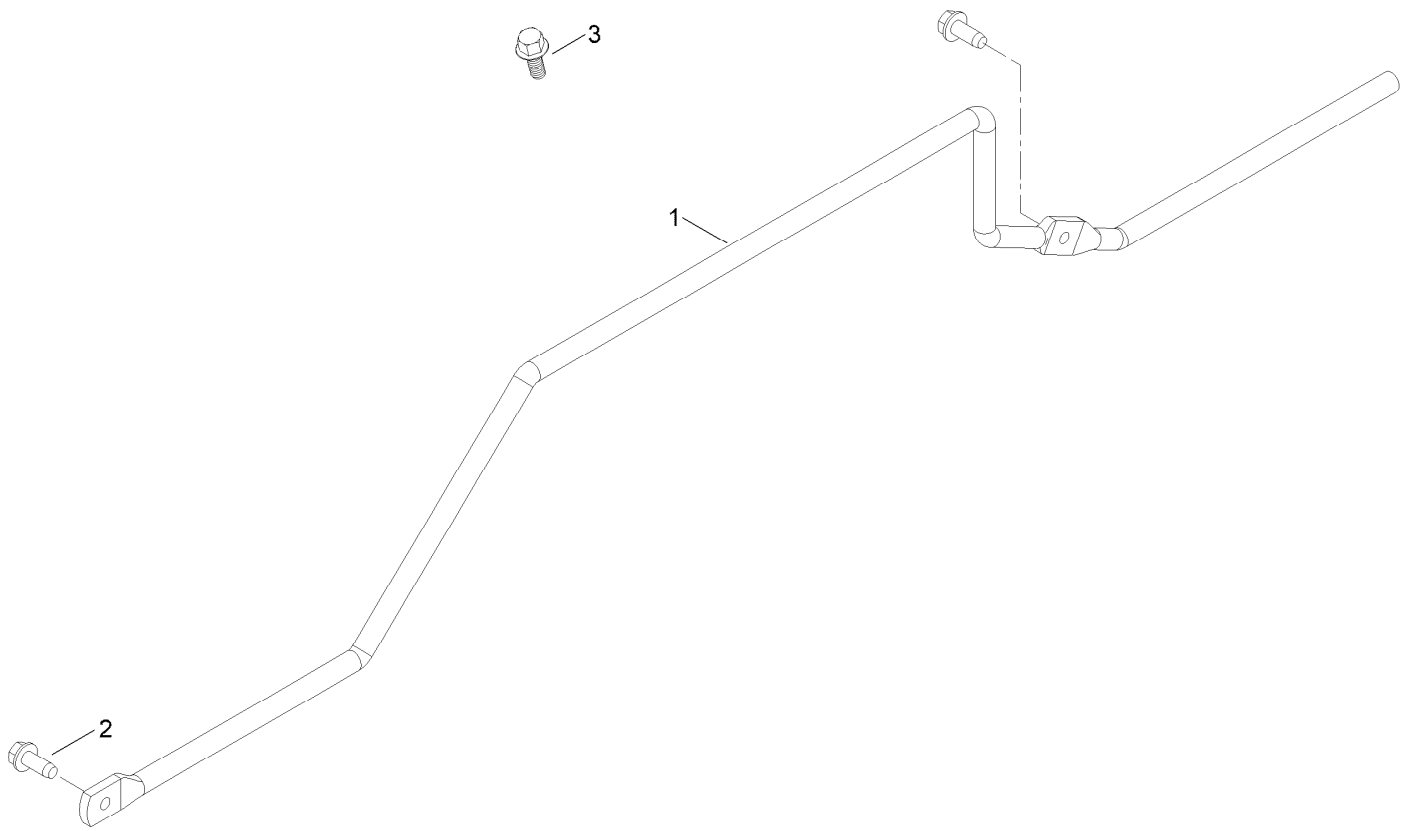

Count on it.

Parts Catalog

**CE Bagger Compliance Kit
Titan® Zero Turn Riding Mower**

Model No. 161-6178

Bagger Compliance Kit Assembly No.161-6178

<i>Ref.</i>	<i>Part Number</i>	<i>Qty.</i>	<i>Description</i>
1	147-8778	1	Rod-French Guard
2	137-3043	2	Screw-HWH
3	137-3111	1	Screw-HHF