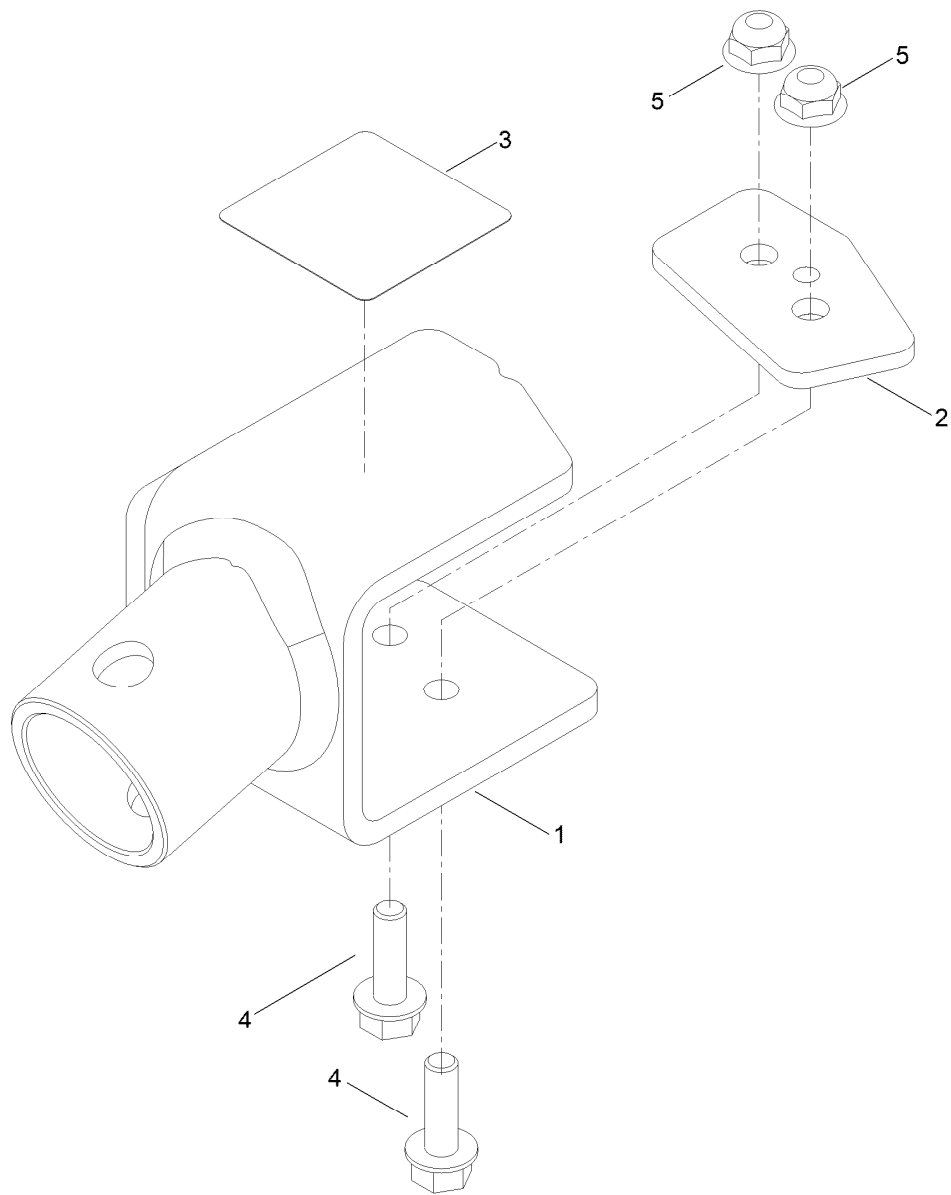

Count on it.

Parts Catalog

**Jack Mount Kit
Titan® Riding Mower**

Model No. 147-8824

Jack Mount Kit Assembly No. 147-8824

<i>Ref.</i>	<i>Part Number</i>	<i>Qty.</i>	<i>Description</i>
1	147-8825-01	1	Mount, Jack [red]
2	147-8828-01	1	Plate, Backer [red]
3	127-6663	1	Decal-Warning, Jack
4	139-2596	2	Screw-HHF
5	138-8401	2	Nut-HF