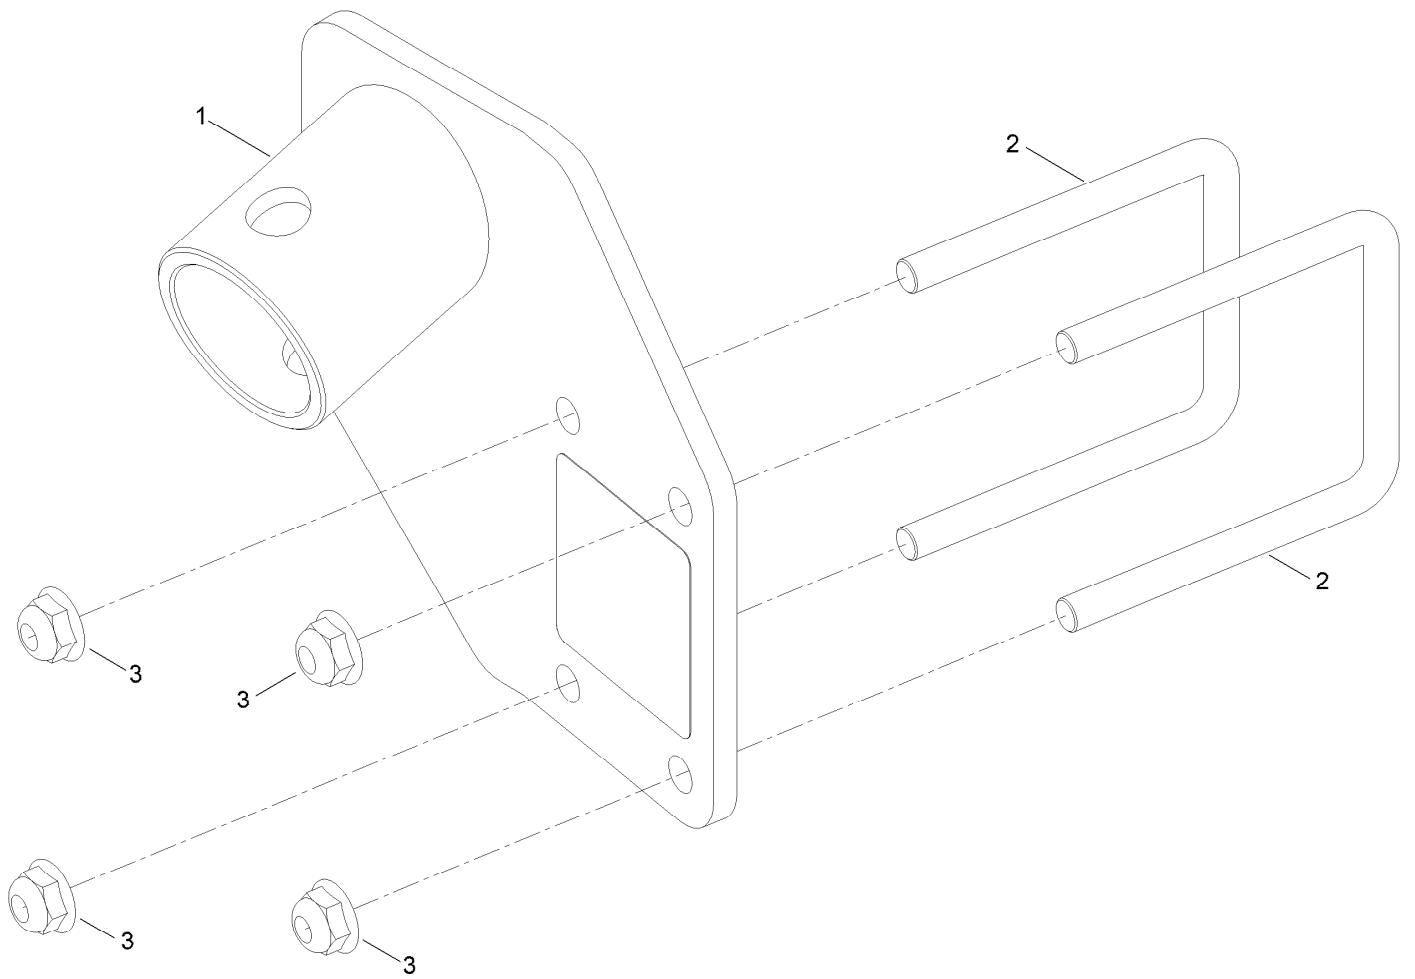

Count on it.

Parts Catalog

**Jack Mount Kit
TimeCutter® Riding Mower**

Model No. 147-8836

Jack Mount Kit Assembly No. 147-8836

<i>Ref.</i>	<i>Part Number</i>	<i>Qty.</i>	<i>Description</i>
1	147-8837	1	Mount, Jack W/ Decal
2	136-7544	2	U-Bolt
3	119-4041	4	Nut-HF