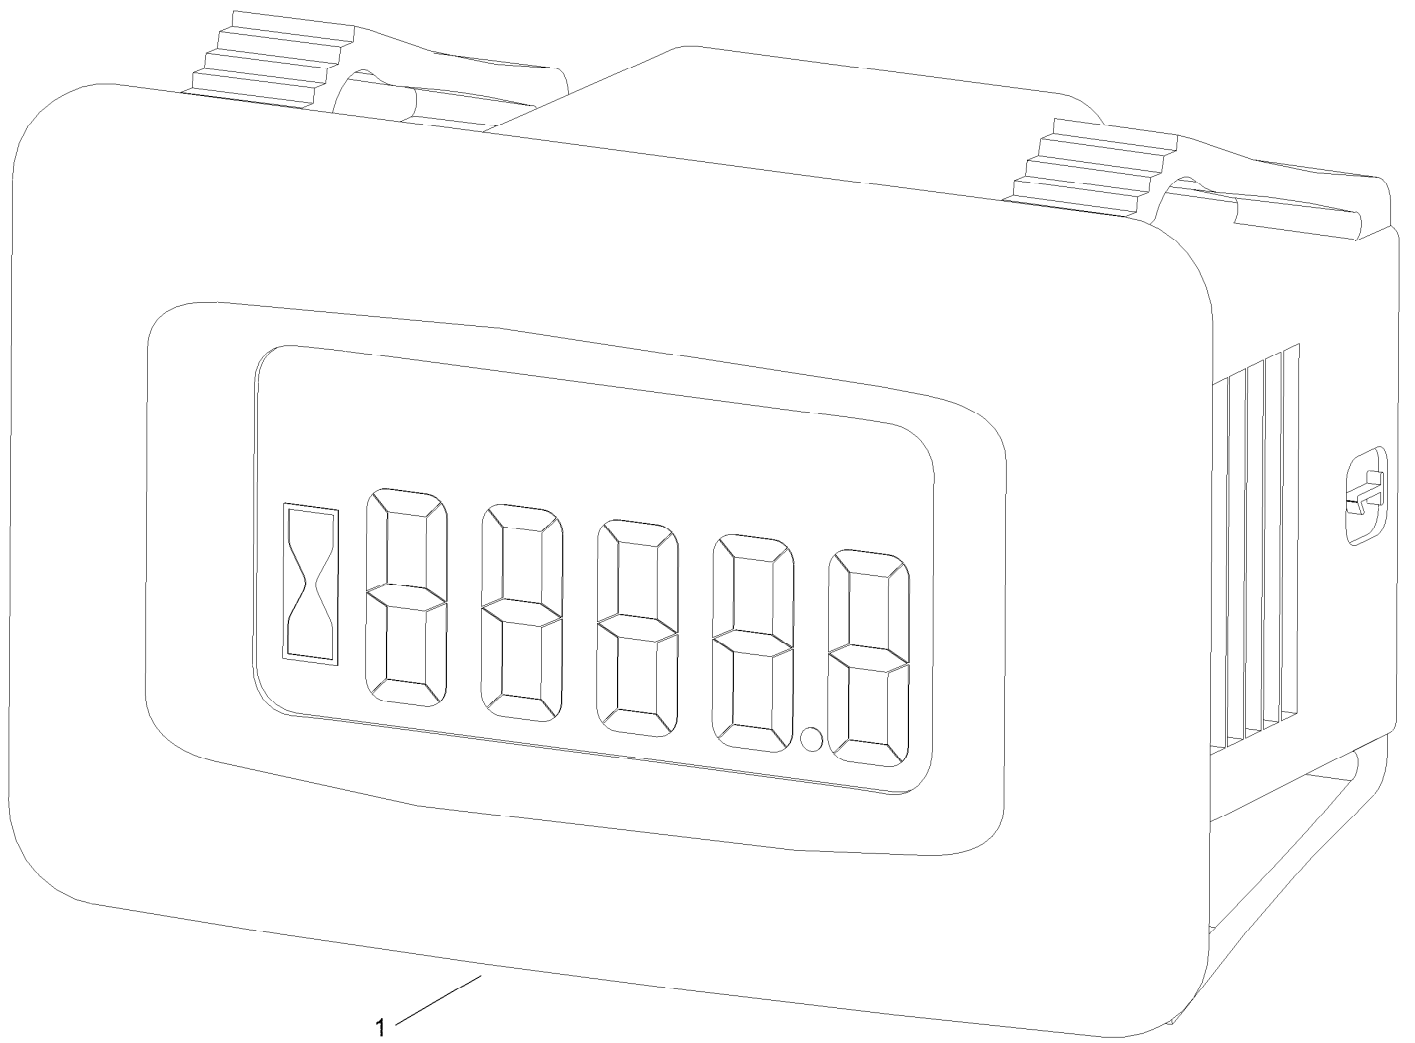

## Hourmeter Kit Zero-Turn-Radius Riding Mower

Model No. 147-8791