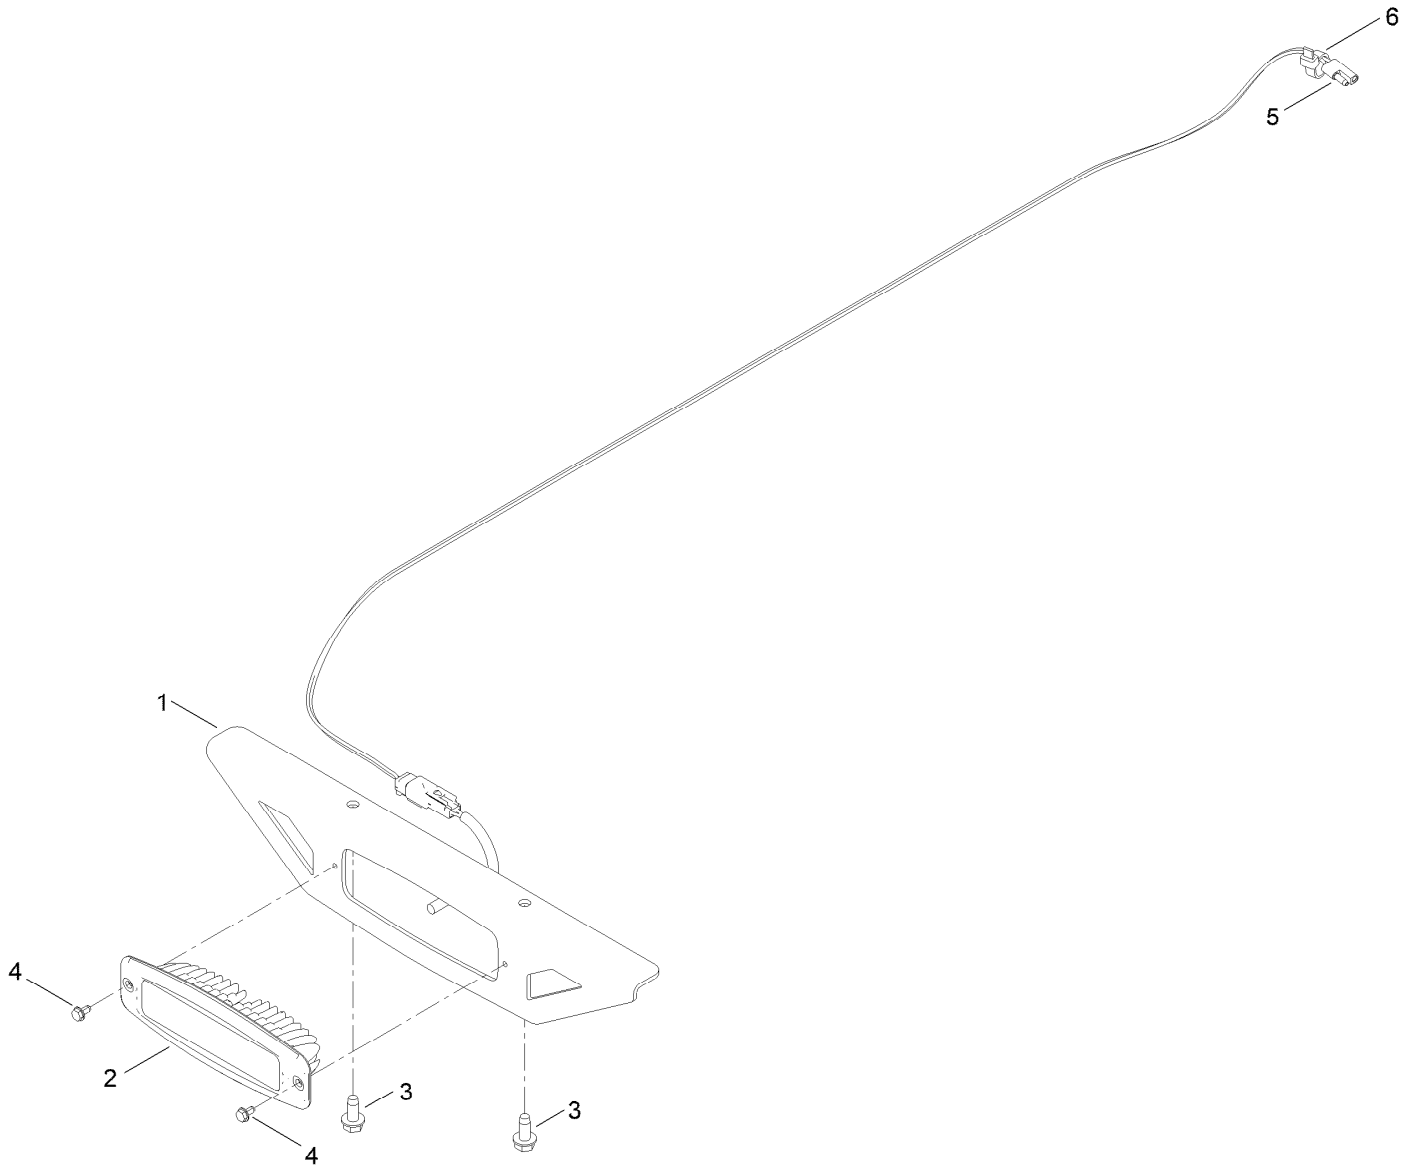

Count on it.

Parts Catalog

LED Light Kit
TimeCutter® HD Riding Mower

Model No. 147-8757

LED Light Kit Assembly No. 147-8757

<i>Ref.</i>	<i>Part Number</i>	<i>Qty.</i>	<i>Description</i>
1	147-5154-01	1	Bracket-Light
2	139-8089	1	Mount-Flush, Light
3	32144-70	2	Screw-HWHTF
4	104-2065	2	Screw-HWH
5	147-8832	1	Harness-Wire. LED Lights
6	3334-945	3	Tie-Cable