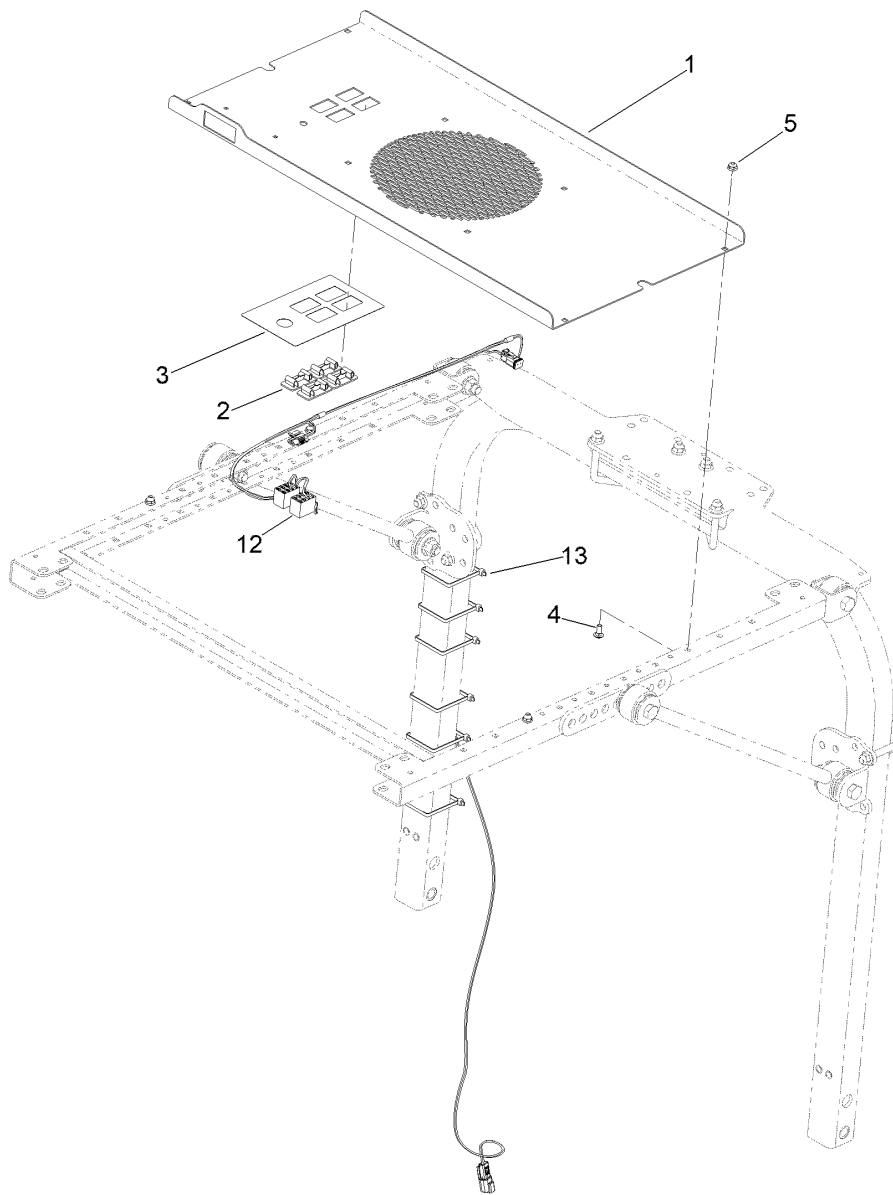

Count on it.

Parts Catalog

Switch Panel

**Groundsmaster® e3200 2-Wheel Drive
Traction Unit with Universal Sunshade**

Model No. 32314

Switch Panel Kit Assembly

<i>Ref.</i>	<i>Part Number</i>	<i>Qty.</i>	<i>Description</i>
1	137-1001-03	1	Grill-Fan
2	99-7420	4	Plug-Hole
3	138-2695	1	Decal-Accessories
4	3229-11	4	Screw-CARR
5	104-7201	4	Nut-HF, NI
12	122-3139	1	Harness-Wire, Sunshade
13	3290-379	6	Tie-Cable