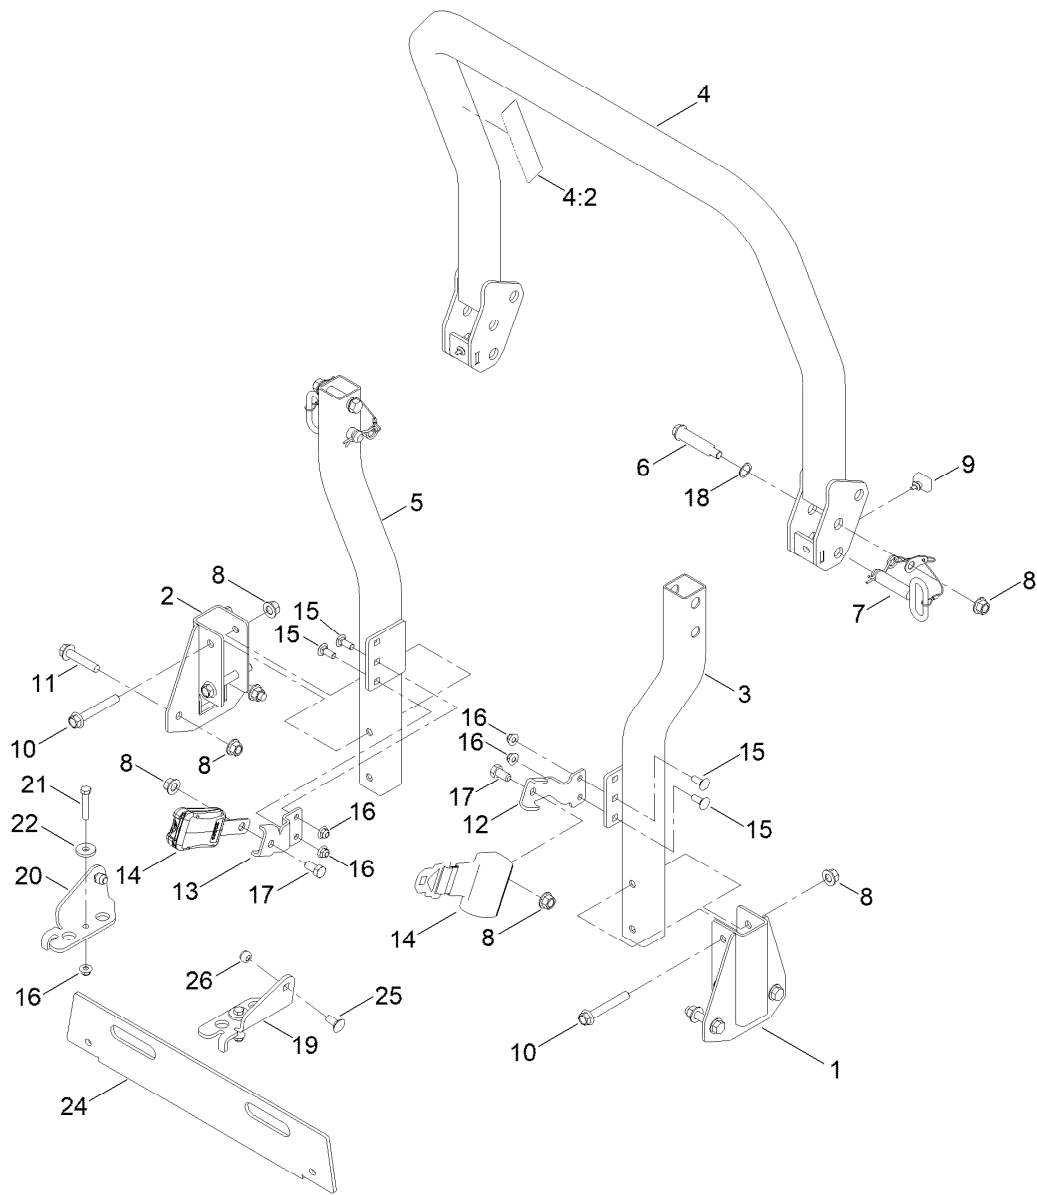

**Count on it.**

**Parts Catalog**

**ROPS Kit**

**TimeCutter® MAX or Titan® Riding Mower**

Model No. 79487—Serial No. 40000000 and Up

## ROPS Kit Assembly

Ref.	Part Number	Qty.	Description	Ref.	Part Number	Qty.	Description
1	147-3036-03	1	Bracket ROPS LH [black]	12	161-4453-03	1	Bracket-Seat Belt, LH
2	147-3037-03	1	Bracket ROPS RH [black]	13	161-4454-03	1	Bracket-Seatbelt, RH
3	161-4506-03	1	Tube-ROPS, Lower LH [black]	14	109-9805	1	Seat Belt Kit
4	161-4508	1	Tube-ROPS, Upper ASM	15	139-2590	4	Screw-CARR
4:2	107-3069	1	Decal-Warning	16	119-4042	6	Nut-HF, NI
5	161-4507-03	1	Tube-ROPS, Lower RH [black]	17	139-2628	2	Screw-HH
6	161-4505	2	Bolt-Shoulder	18	119-4164	2	Washer-Wave
7	161-4477	2	Pin-ROPS, ASM	19	139-5821-03	1	Bracket - LH Seat Belt
8	139-1689	12	Nut-HF	20	139-5822-03	1	Bracket - RH Seat Belt
9	109-5337	2	Bumper-ROPS	21	HDW07736	2	HHCS 3/8-16 X 2, GR5, Cz
10	114-8419	4	Screw-HHF	22	140-5063	2	Washer-Hardened, Cz
11	127-7444	4	Screw-HHF	24	147-7582-03	1	Weight-Bagger
				25	3232-1	2	Screw-CARR
				26	119-4039	2	Nut-Hex