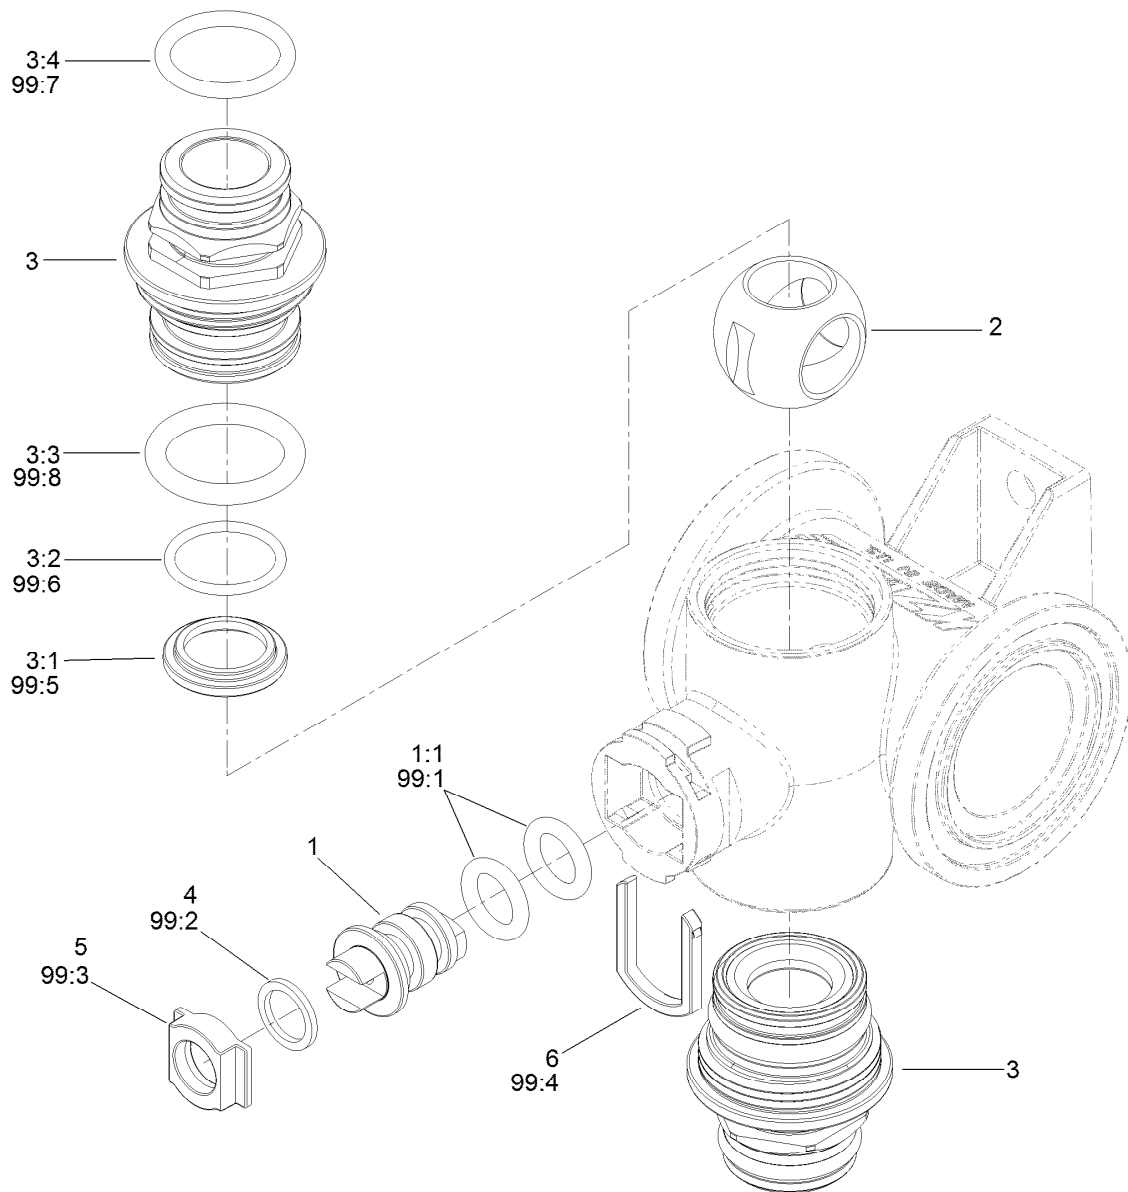

On/Off Manifold Valve Kit No. 127-9803

Ref.	Part Number	Qty.	Description
1	130-8248	1	Vavle Stem Kit
1:1	127-1197	2	O-Ring-Stem
2	127-1194	1	Ball-Valve, 3Way
3	130-7317	2	Endcap Kit
3:1	127-1192	1	Seat-Ball
3:2	127-1188	1	O-Ring, Seat (Ball)
3:3	127-1189	1	O-Ring, Endcap
3:4	127-1187	1	O-Ring, Endcap
4	127-1196	1	Washer-Stem, Valve
5	127-1195	1	Seat-Stem, Valve

Ref.	Part Number	Qty.	Description
6	127-1190	1	Fork-Stem, Valve
99	130-7304	1	Valve Repair Kit ●
99:1	127-1197	2	O-Ring-Stem
99:2	127-1196	2	Washer-Stem, Valve
99:3	127-1195	1	Seat-Stem, Valve
99:4	127-1190	1	Fork-Stem, Valve
99:5	127-1192	2	Seat-Ball
99:6	127-1188	2	O-Ring, Seat (Ball)
99:7	127-1187	2	O-Ring, Endcap
99:8	127-1189	2	O-Ring, Endcap

● Not illustrated