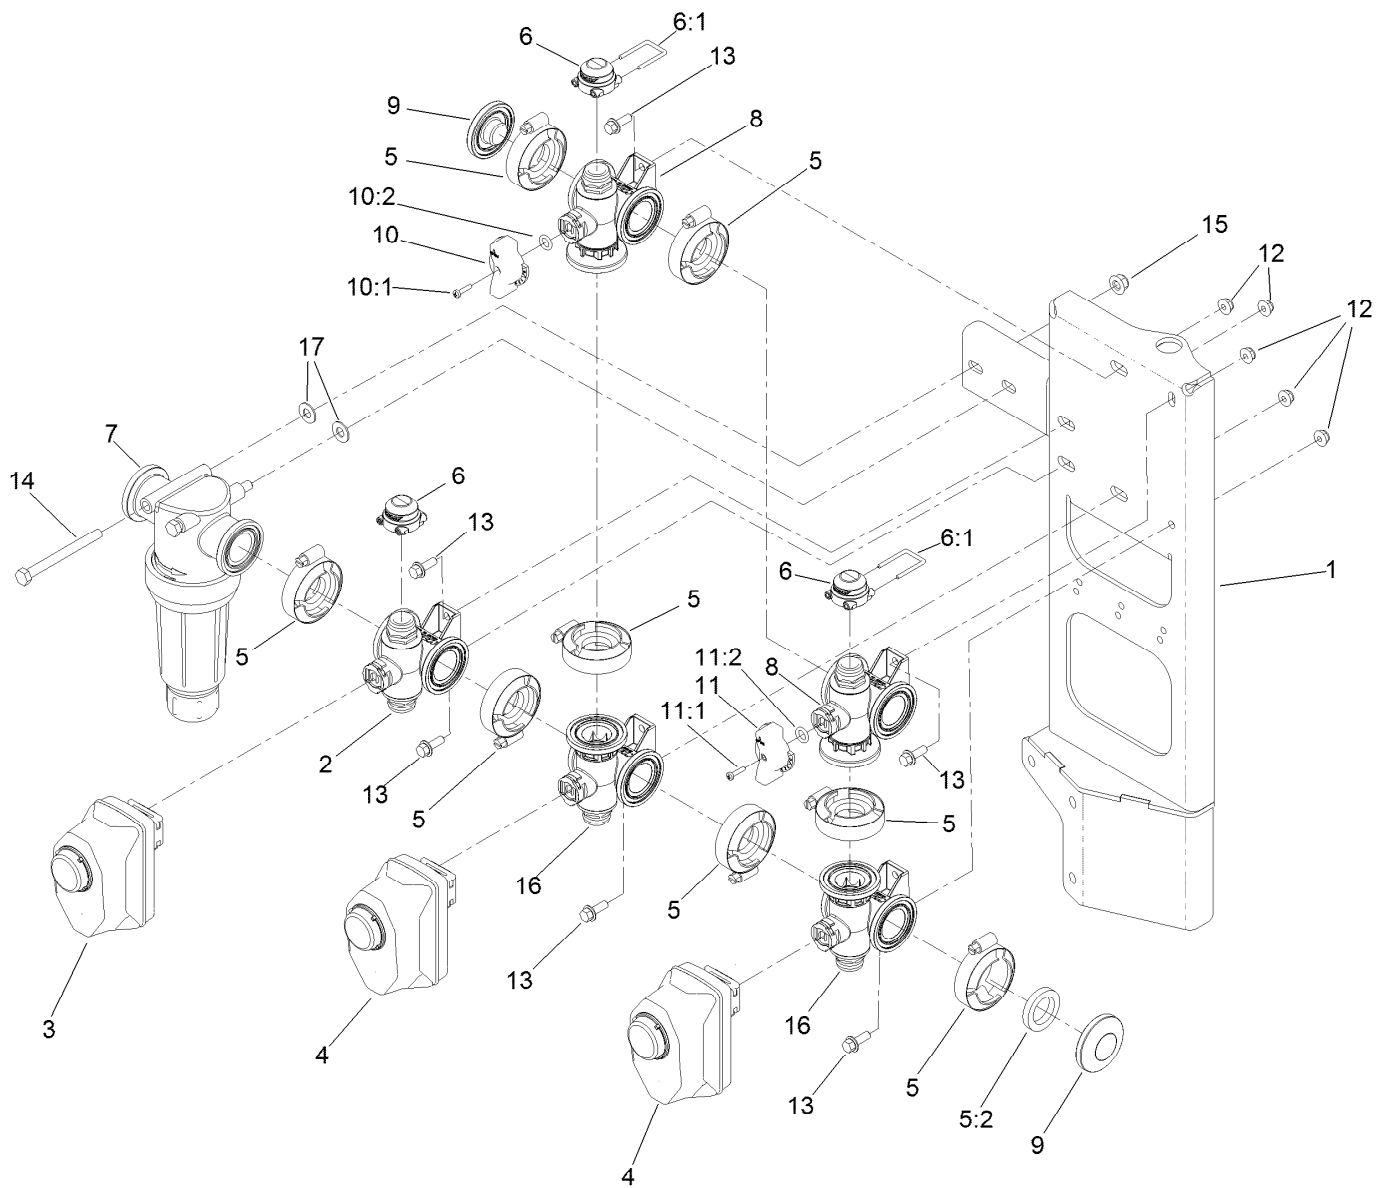

Manifold Assembly

Ref.	Part Number	Qty.	Description	Ref.	Part Number	Qty.	Description
1	137-4292	1	Mount-Valve	10:1	131-0263	1	Screw-Handle
2	127-9804	1	Regulating Valve Body ASM	10:2	127-1197	1	O-Ring-Stem
3	144-6163	1	Kit-Actuator Regulating Pi	11	131-0266	1	Master Regulating Handle Kit
4	140-7377	2	Kit-Actuator Pi, On/Off	11:1	131-0263	1	Screw-Handle
5	127-9829	8	Clamp/Gasket Kit	11:2	127-1197	1	O-Ring-Stem
5:2	127-1145	1	Gasket-Flange	12	104-7201	6	Nut-HF, NI
6	127-9811	3	Fitting-Cap, Female	13	3234-4	6	Screw-HHF
6:1	133-0398	1	Pin-Fork	14	322-22	2	Screw-HH
7	131-3791	1	Filter-Pressure	15	104-8300	2	Nut-HF, NI
8	131-0253	2	Manifold Valve Kit	16	131-7256	2	Manifold Valve Kit
9	127-9815	2	Fitting-Cap	17	107-0279	2	Washer
10	131-0265	1	Agitation Regulating Handle Kit