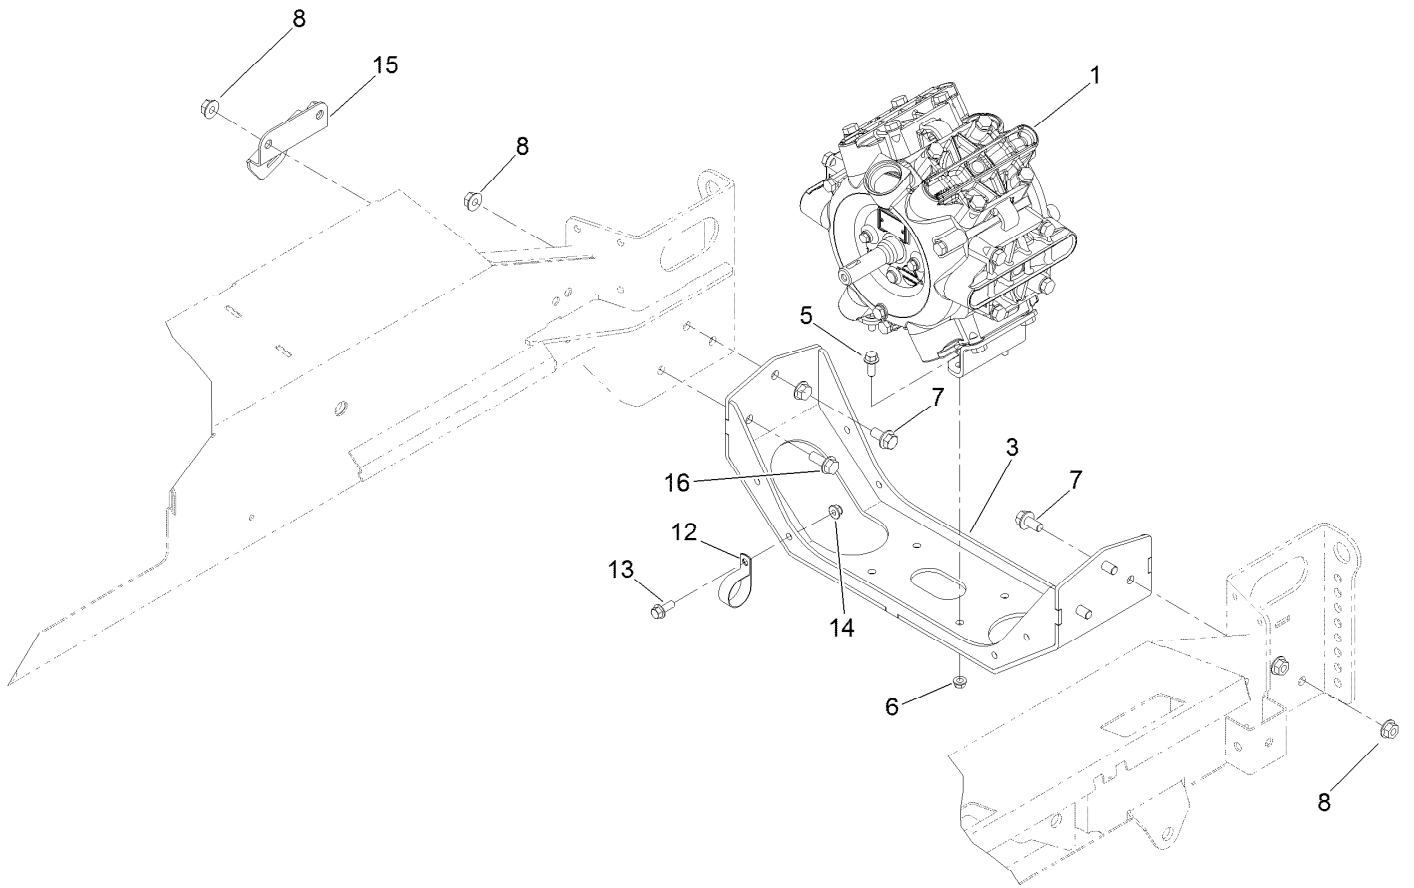

● Not illustrated

Frame, Stand and Boom Mount Assembly (continued)

Ref.	Part Number	Qty.	Description	Ref.	Part Number	Qty.	Description
39	92-1298	4	Pin-Lynch	56	3290-355	4	Pin-Hair
45	322-5	1	Screw-HH	57	117-0546	1	Rod-Bag, Storage
46	3218-2	1	Nut-Hex Jam	58	147-4666	1	Storage Mount, ASM
47	3256-23	2	Washer-Plain	58:1	145-3366-03	1	Bracket-Mount, Storage Bag
48	322-11	2	Screw-HH	58:2	140-7369	3	Magnet
49	95-9648	2	Knob	58:3	3290-55	3	Rivet-Pop
50	3234-7	4	Screw-HHF	59	103-5971	1	Bag-Storage
51	132-7628-03	2	Band-Tank, Eye Wash	99	125-0842-03	2	Stand-Extension, Front ●
52	106-5052	1	Cap-Water, Fresh	99	283-55	4	Pin-Clevis ●
53	132-7706	1	Elbow-90 DEG	99	3290-343	4	Pin-Hair ●
55	100-7011	1	Spigot-90 DEG	99	T0000-3423	2	Jack-Sidewind ●

● Not illustrated

Control Console Assembly

Ref.	Part Number	Qty.	Description	Ref.	Part Number	Qty.	Description
1	131-5795-03	1	Bracket-Console	15	99-7420	3	Plug-Hole
2	131-9618	1	Control-Console	16	131-9605	1	Fitting-Elbow-90
2:2	131-9607-03	1	Plate-Switch	17	100-8674	1	Coupler-Tube
2:3	3290-409	4	Rivet	18	119-5329	1	Plug-Hole
2:4	131-5808	1	Decal-Switch	19	93-6083	4	Screw-HWH
3	122-3374	1	Controller	20	3290-495	1	Pin-Klik
4	120-6310	1	LCD Display ASM	21	120-0834	3	Screw-HSBH
4:1	120-4630	1	Nut-Display	22	104-7201	3	Nut-HF, NI
4:2	120-6311	1	Decal-Display	23	3234-5	2	Screw-HHF
5	120-8546	1	Gauge-Pressure	24	104-8300	5	Nut-HF, NI
6	100-8490	1	Switch-Rocker, On-None-On	25	3256-71	6	Washer-Flat
7	100-1535	1	Switch-Rocker, (On)-Off-(On)	26	322-43	6	Screw-HH
8	125-0899	2	Switch-Rocker	27	130-8294	1	Decal-Console
9	125-7996	1	Switch-Pb, Momentary	28	125-4052	1	Decal-Console, Upper
11	109-8054	2	Bushing-Flange	29	125-4054	1	Pin
12	125-4021-0P	1	Bracket - Pivot, Console [prime	30	3234-17	3	Screw-HHF
13	125-4020-03	1	Panel-Control	32	125-8139	1	Decal-Master Boom Switch
14	95-9648	1	Knob	33	95-8999	3	Switch-Rocker, On-None-On
				34	1-323142	1	Nut-Push