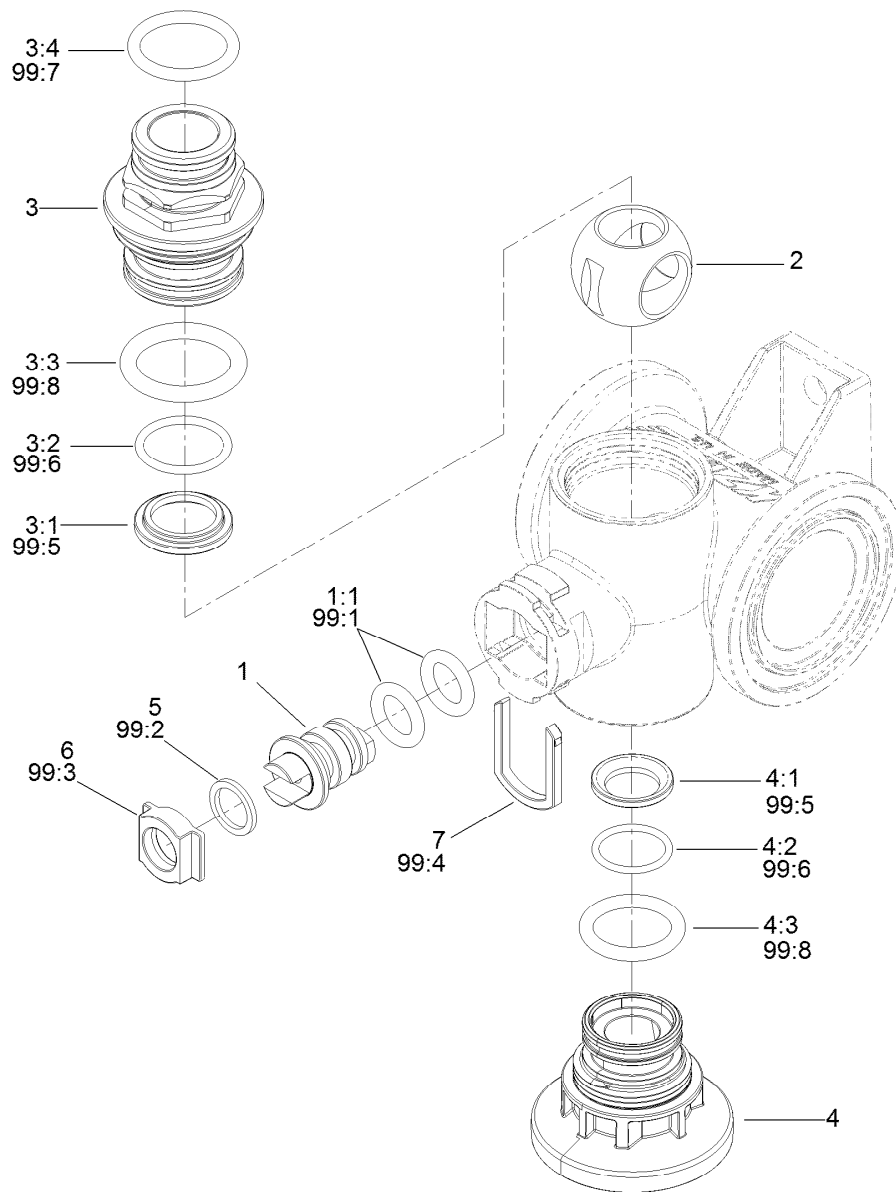

Manifold Valve Kit No. 131-0253

<i>Ref.</i>	<i>Part Number</i>	<i>Qty.</i>	<i>Description</i>	<i>Ref.</i>	<i>Part Number</i>	<i>Qty.</i>	<i>Description</i>
1	130-8248	1	Valve Stem Kit	5	127-1196	1	Washer-Stem, Valve
1:1	127-1197	2	O-Ring-Stem	6	127-1195	1	Seat-Stem, Valve
2	127-1113	1	Ball-V	7	127-1190	1	Fork-Stem, Valve
3	130-7317	1	Endcap Kit	99	130-7304	1	Valve Repair Kit ●
3:1	127-1192	1	Seat-Ball	99:1	127-1197	2	O-Ring-Stem
3:2	127-1188	1	O-Ring, Seat (Ball)	99:2	127-1196	2	Washer-Stem, Valve
3:3	127-1189	1	O-Ring, Endcap	99:3	127-1195	1	Seat-Stem, Valve
3:4	127-1187	1	O-Ring, Endcap	99:4	127-1190	1	Fork-Stem, Valve
4	130-8249	1	Endcap Kit	99:5	127-1192	2	Seat-Ball
4:1	127-1192	1	Seat-Ball	99:6	127-1188	2	O-Ring, Seat (Ball)
4:2	127-1188	1	O-Ring, Seat (Ball)	99:7	127-1187	2	O-Ring, Endcap
4:3	127-1189	1	O-Ring, Endcap	99:8	127-1189	2	O-Ring, Endcap

● Not illustrated