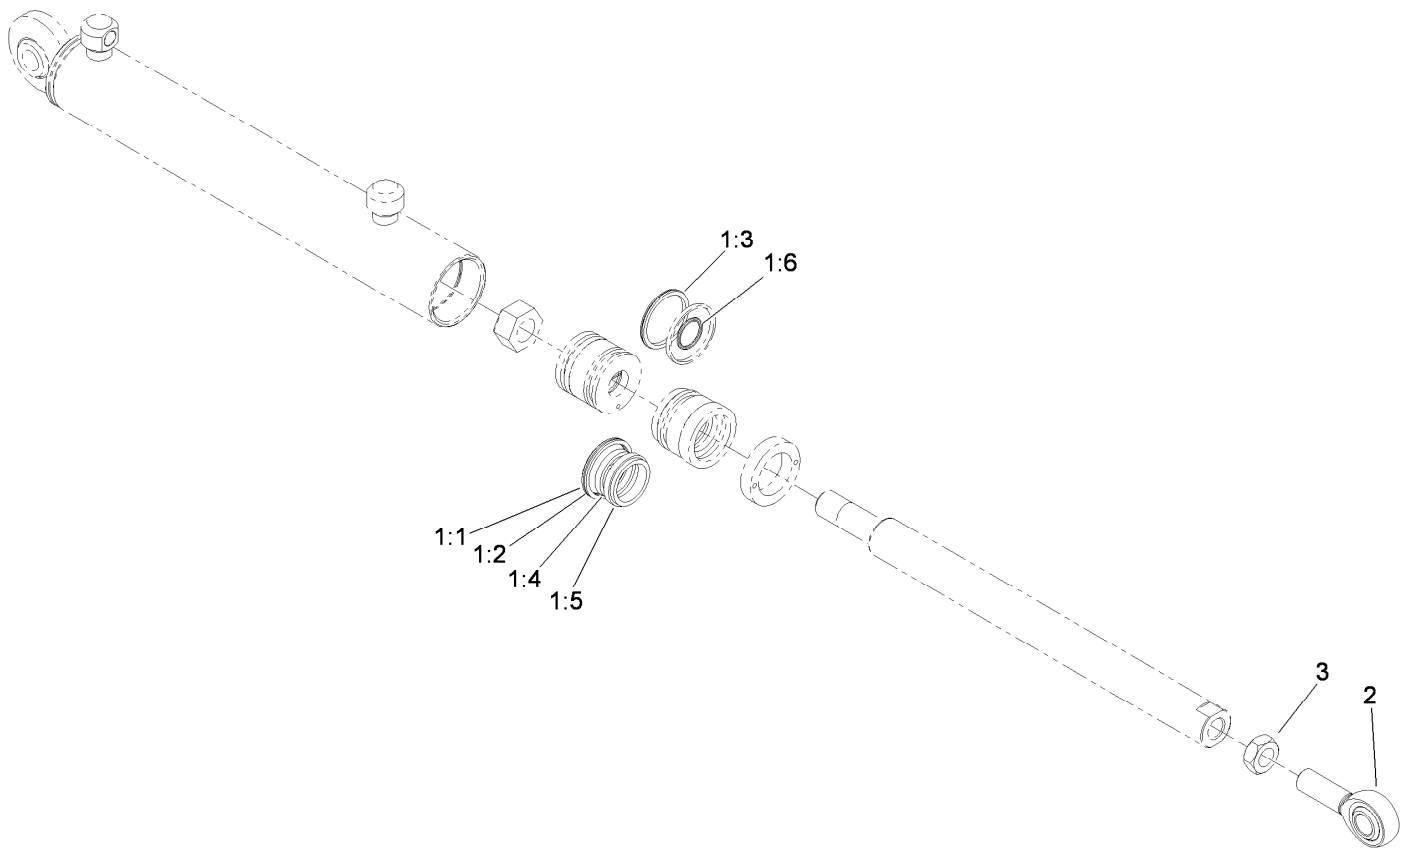

Parts in service assemblies have reference numbers in the form a:b. The a represents the reference number of the entire service assembly and the b represents a sequential number unique to each part within the service assembly.

Reference **Spray Tank Assembly** page and **Spray Tank Valve Assembly** page for hose locations and orientation

Hose Assembly (continued)

<i>Ref.</i>	<i>Part Number</i>	<i>Qty.</i>	<i>Description</i>	<i>Ref.</i>	<i>Part Number</i>	<i>Qty.</i>	<i>Description</i>
9:4	2412-34	2	Clamp-Hose	11:3:1	133-0398	1	Pin-Fork
10	125-0643	1	Lower Suction Hose ASM	11:4	2412-34	2	Clamp-Hose
10:1	117-7965	1	Hosebarb ASM	12	132-4332	1	Hose-Master
10:1:1	100-6989	1	O-Ring	12:2	107-8704	1	Hosebarb
10:2	117-7982	1	Hosebarb ASM	12:3	131-0213	1	90 DEG Barb Fitting Kit
10:2:2	100-8637	1	O-Ring	12:3:1	133-0398	1	Pin-Fork
10:4	41327	2	Clamp-Hose	12:4	2412-34	2	Clamp-Hose
11	132-4330	1	Hose-Regulating	13	132-4326	1	Hose-Agitation, Supply
11:2	106-4932	1	Hosebarb-Straight	13:2	127-9806	2	Fitting Kit
11:2:1	100-8637	1	O-Ring	13:2:1	133-0398	1	Pin-Fork
11:3	127-9806	1	Fitting Kit	13:3	2412-34	2	Clamp-Hose

Boom Lift Assembly

Ref.	Part Number	Qty.	Description	Ref.	Part Number	Qty.	Description
1	119-4856-03	1	Plate-Mount, Cylinders	11	59-7410	1	Fitting-Diagnostic
2	117-0701	2	Hydraulic Cylinder ASM	11:1	237-42	1	O-Ring
3	104-8300	6	Nut-HF, NI	12	354-79	1	Cap-Dust
4	131-0297-03	1	Plate-Stiffener, Boom	13	322-14	2	Screw-HH
5	112-7884	2	Pin-Pivot	15	110-5067	2	Screw-CARR
6	110-5053	2	Screw-HHF	16	99-5107	2	Nut-Lock
7	3234-29	2	Screw-HHF	17	119-4859	4	Hose ASM
8	130-8201-03	1	Mount-Valve	17:3	237-78	1	O-Ring
9	136-2400	1	On-Off Boom Lift Valve ASM	18	106-7968	1	Coupler-Quick, Female
10	340-2	2	Fitting-Straight	19	106-7969	1	Coupler-Quick, Male
10:1	237-22	1	O-Ring	20	127-9717	2	Hose ASM
10:2	237-42	1	O-Ring	20:1	237-42	1	O-Ring