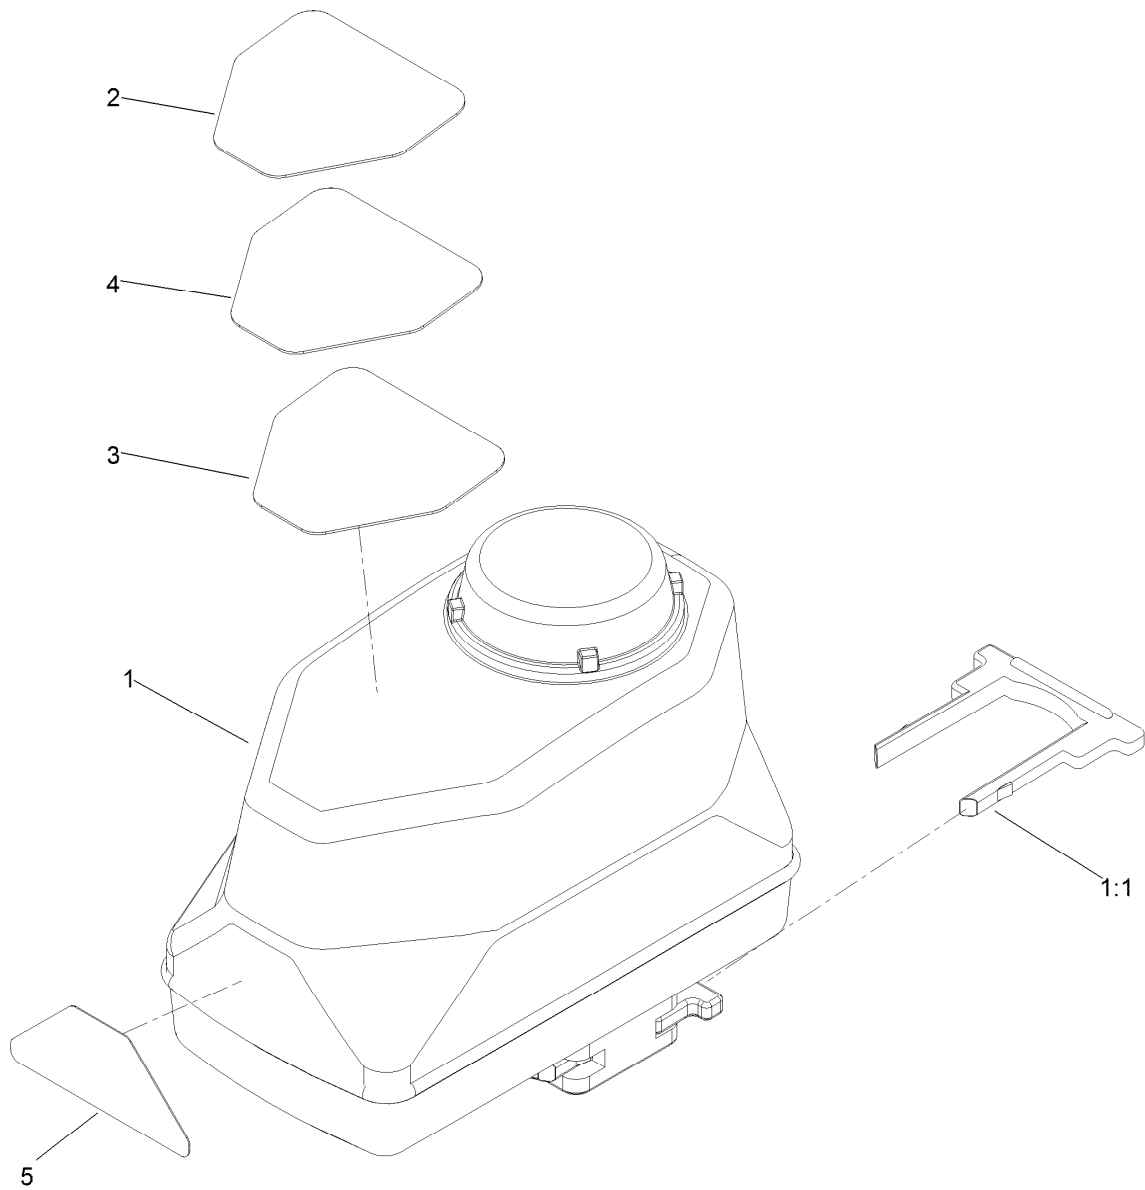

Actuator On/Off Assembly No. 140-7377

<i>Ref.</i>	<i>Part Number</i>	<i>Qty.</i>	<i>Description</i>
1		1	Actuator - On/Off ●
1:1	130-7301	1	Hairpin-Actuator
2	127-6979	1	Decal-Valve, Agitation
3	127-6981	1	Decal-Valve, On/Off
4	127-6982	1	Decal-Valve, Master Boom
5	127-6976	1	Decal-Valve, Bypass Adjust

● Not serviced separately