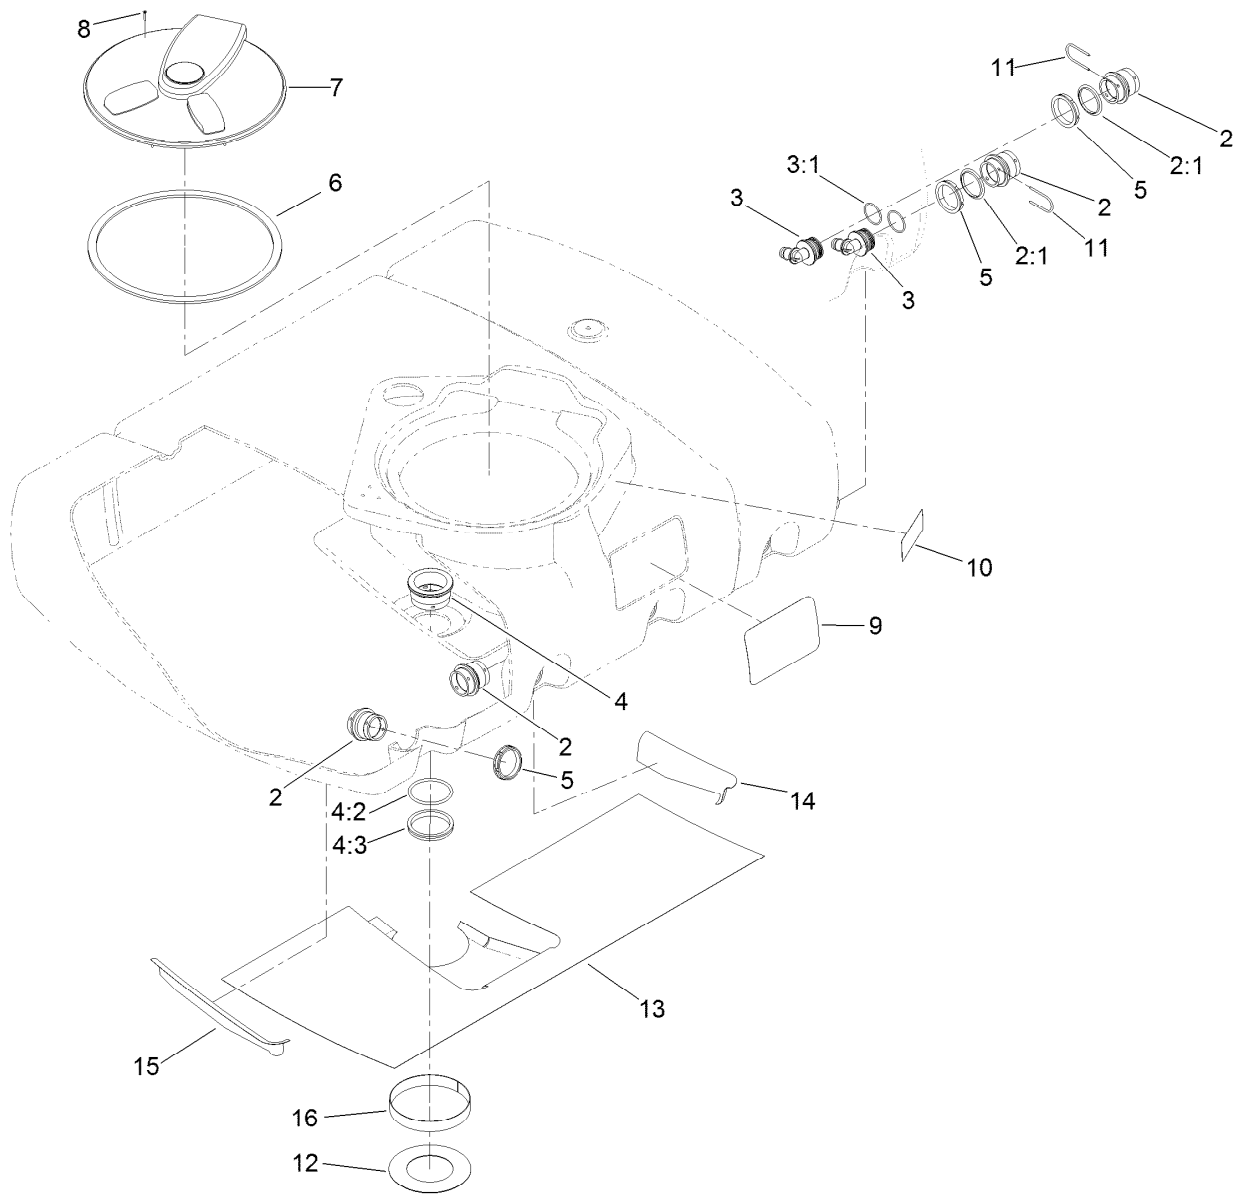

200 Gallon Spray Tank Assembly No. 138-8371

<i>Ref.</i>	<i>Part Number</i>	<i>Qty.</i>	<i>Description</i>
2	108-3358	6	Fitting-Bulkhead
2:1	107-2864	1	Gasket-Bulkhead
3	106-4933	2	Hosebarb ASM
3:1	100-8637	1	O-Ring
4	117-7851	1	Bulkhead ASM
4:2	100-8646	1	Gasket-Bulkhead
4:3	100-8647	1	Nut-Bulkhead
5	100-7051	6	Nut-Bulkhead
6	119-9378	1	Gasket-Lid, Tank
7	138-6283	1	Lid ASM - Sprayer Tank

<i>Ref.</i>	<i>Part Number</i>	<i>Qty.</i>	<i>Description</i>
8	107-8635	8	Screw-PFH
9	125-8064	2	Decal-Tank
10	120-0622	1	Decal-Warning
11	100-8635	2	Fork
12	127-3967	1	Shield-Sump, Bottom
13	127-3960	1	Shield-Sump, Center
14	127-3962	1	Shield-Sump, Rear
15	127-3961	1	Shield-Sump, Front
16	127-3988	1	Shield-Sump, Side