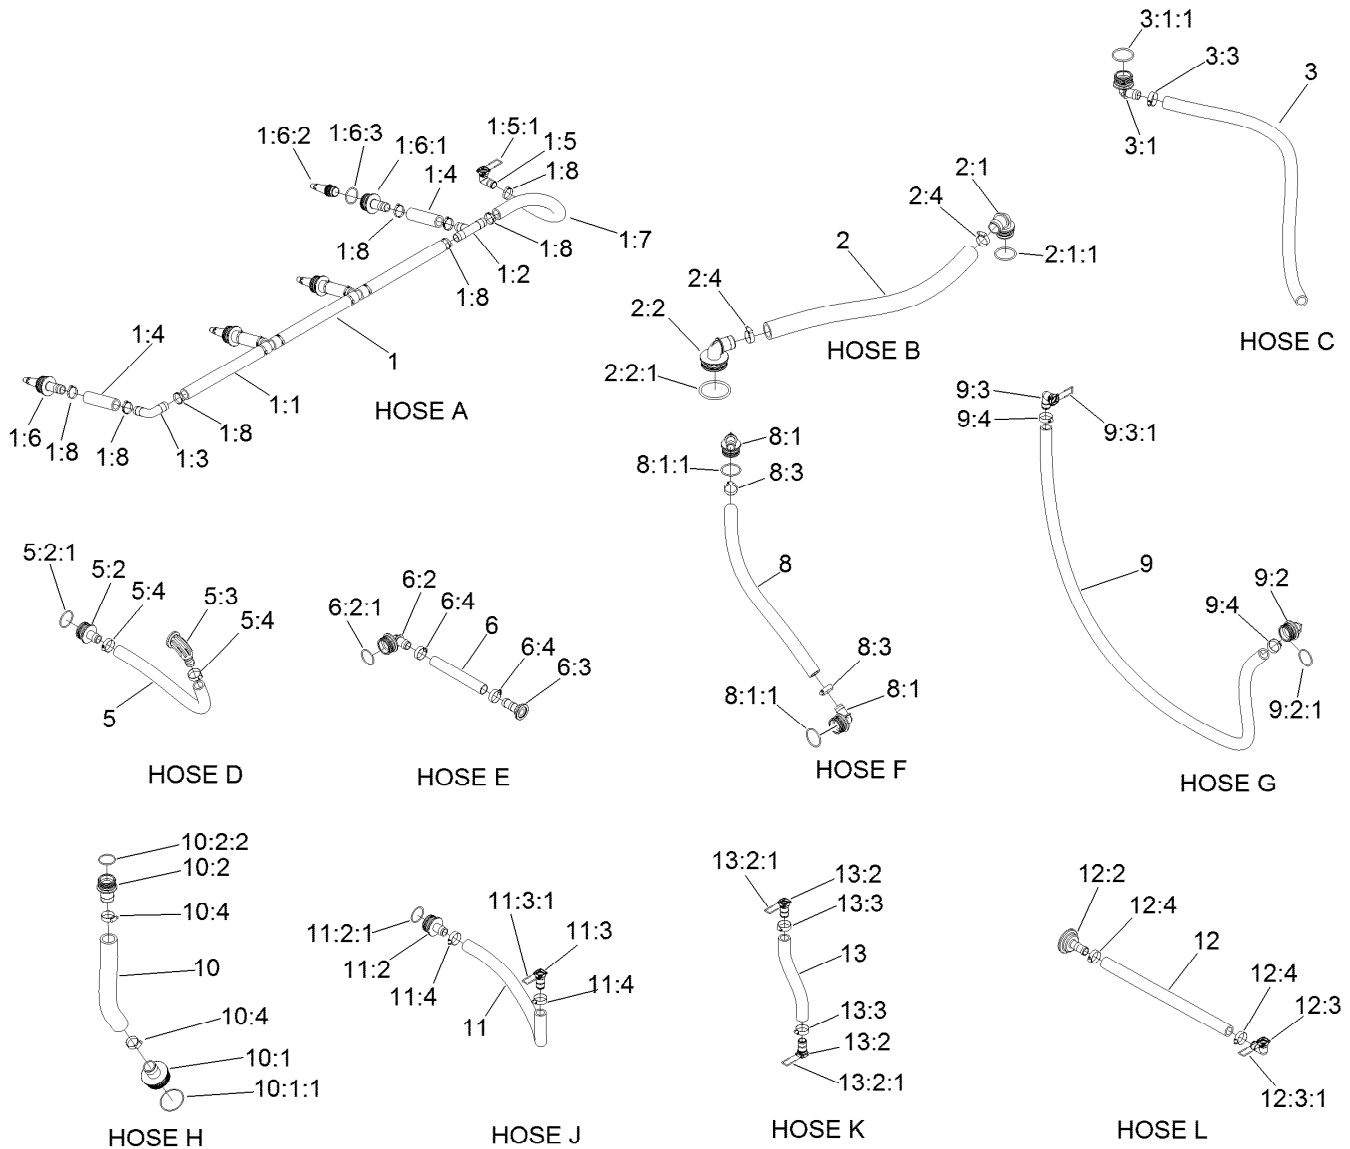

Reference **Spray Tank Assembly** page and **Spray Tank Valve Assembly** page for hose locations and orientation

Hose Assembly (continued)

<i>Ref.</i>	<i>Part Number</i>	<i>Qty.</i>	<i>Description</i>	<i>Ref.</i>	<i>Part Number</i>	<i>Qty.</i>	<i>Description</i>
9:4	2412-34	2	Clamp-Hose	11:3:1	133-0398	1	Pin-Fork
10	125-0643	1	Lower Suction Hose ASM	11:4	2412-34	2	Clamp-Hose
10:1	117-7965	1	Hosebarb ASM	12	132-4332	1	Hose-Master
10:1:1	100-6989	1	O-Ring	12:2	107-8704	1	Hosebarb
10:2	117-7982	1	Hosebarb ASM	12:3	131-0213	1	90 DEG Barb Fitting Kit
10:2:2	100-8637	1	O-Ring	12:3:1	133-0398	1	Pin-Fork
10:4	41327	2	Clamp-Hose	12:4	2412-34	2	Clamp-Hose
11	132-4330	1	Hose-Regulating	13	132-4326	1	Hose-Agitation, Supply
11:2	106-4932	1	Hosebarb-Straight	13:2	127-9806	2	Fitting Kit
11:2:1	100-8637	1	O-Ring	13:2:1	133-0398	1	Pin-Fork
11:3	127-9806	1	Fitting Kit	13:3	2412-34	2	Clamp-Hose