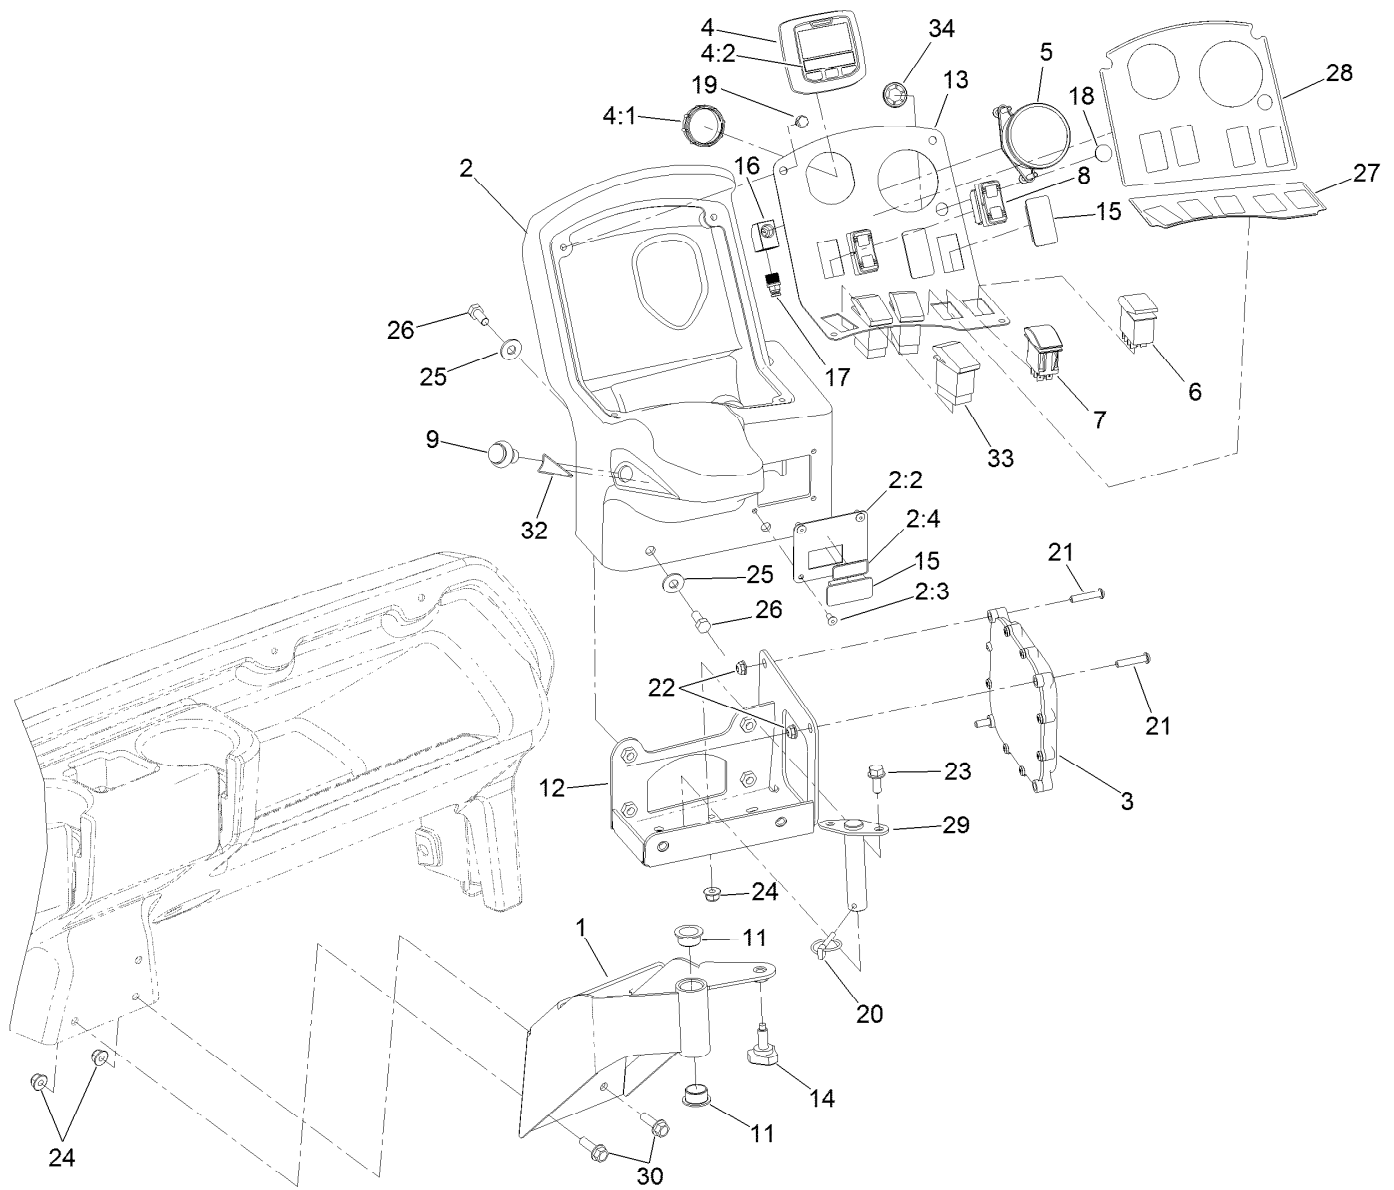

Control Console Assembly

Ref.	Part Number	Qty.	Description	Ref.	Part Number	Qty.	Description
1	131-5795-03	1	Bracket-Console	15	99-7420	3	Plug-Hole
2	131-9618	1	Control-Console	16	131-9605	1	Fitting-Elbow-90
2:2	131-9607-03	1	Plate-Switch	17	100-8674	1	Coupler-Tube
2:3	3290-409	4	Rivet	18	119-5329	1	Plug-Hole
2:4	131-5808	1	Decal-Switch	19	93-6083	4	Screw-HWH
3	122-3374	1	Controller	20	3290-495	1	Pin-Klik
4	120-6310	1	LCD Display ASM	21	120-0834	3	Screw-HSBH
4:1	120-4630	1	Nut-Display	22	104-7201	3	Nut-HF, NI
4:2	120-6311	1	Decal-Display	23	3234-5	2	Screw-HHF
5	120-8546	1	Gauge-Pressure	24	104-8300	5	Nut-HF, NI
6	100-8490	1	Switch-Rocker, On-None-On	25	3256-71	6	Washer-Flat
7	100-1535	1	Switch-Rocker, (On)-Off-(On)	26	322-43	6	Screw-HH
8	125-0899	2	Switch-Rocker	27	130-8294	1	Decal-Console
9	125-7996	1	Switch-Pb, Momentary	28	125-4052	1	Decal-Console, Upper
11	109-8054	2	Bushing-Flange	29	125-4054	1	Pin
12	125-4021-0P	1	Bracket - Pivot, Console [prime	30	3234-17	3	Screw-HHF
13	125-4020-03	1	Panel-Control	32	125-8139	1	Decal-Master Boom Switch
14	95-9648	1	Knob	33	95-8999	3	Switch-Rocker, On-None-On
				34	1-323142	1	Nut-Push