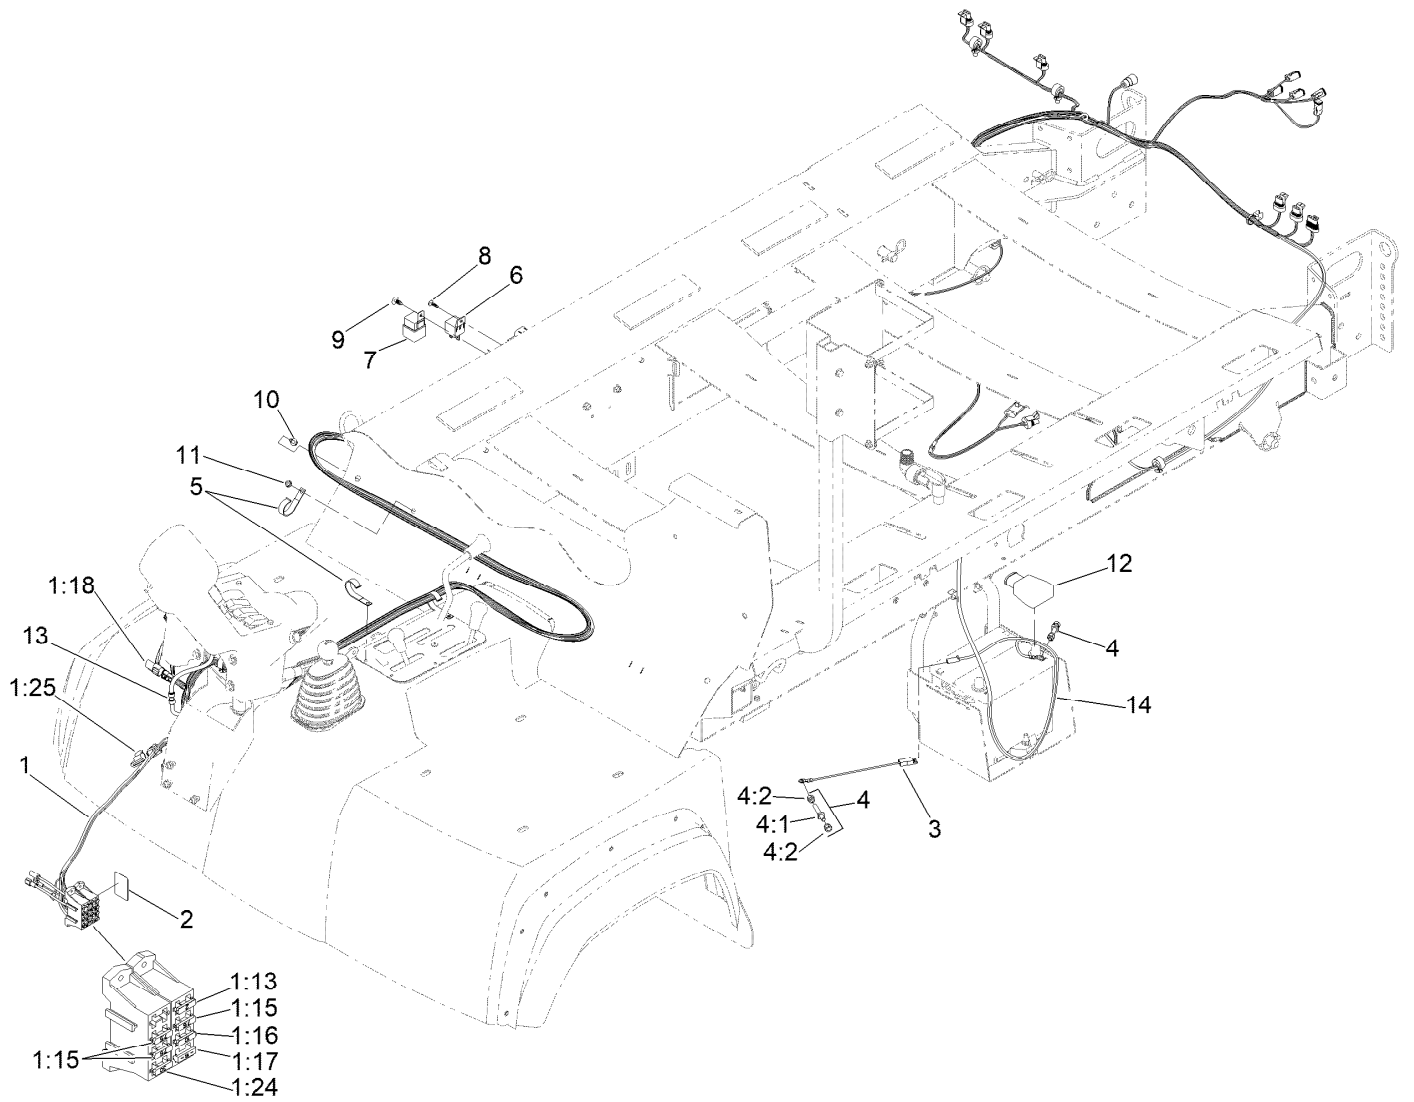

Electrical Assembly

<i>Ref.</i>	<i>Part Number</i>	<i>Qty.</i>	<i>Description</i>	<i>Ref.</i>	<i>Part Number</i>	<i>Qty.</i>	<i>Description</i>
1	122-3542	1	Harness-Wire, Mpwm [m2M]	4:2	32180-108	2	Nut-Clamp, Battery
1:13	94-6710	1	Fuse-2 Amp	5	106-1429	3	Clamp-J
1:15	114241	2	Fuse-Blade, 7.5 Amp	6	99-7435	1	Relay
1:16	218-578	1	Fuse-Blade, 10 Amp	7	99-7430	1	Relay-Mini
1:17	109355	1	Fuse-Blade, 15 Amp	8	125-8067	1	Plug-Plastic
1:18	32180-043	2	Resistor-120 Ohm	9	104-0395	1	Plug-Plastic
1:24	109103	1	Fuse-Blade, 30 Amp	10	3234-13	1	Screw-HHF
1:25	32180-089	1	Cap-Plug, 3 Way	11	104-7201	1	Nut-HF, NI
2	127-3966	1	Decal-Fuse Block	12	32180-110	1	Insulator-Lead Cast
3	108-9455	1	Harness-Wire, Fusible Link	13	132-7773	1	Connector-Hose
4	112-9921	2	Bolt ASM	14	122-3543	1	Harness-Wire, Mpwm [m2M]
4:1	32180-107	1	Bolt-Clamp, Battery