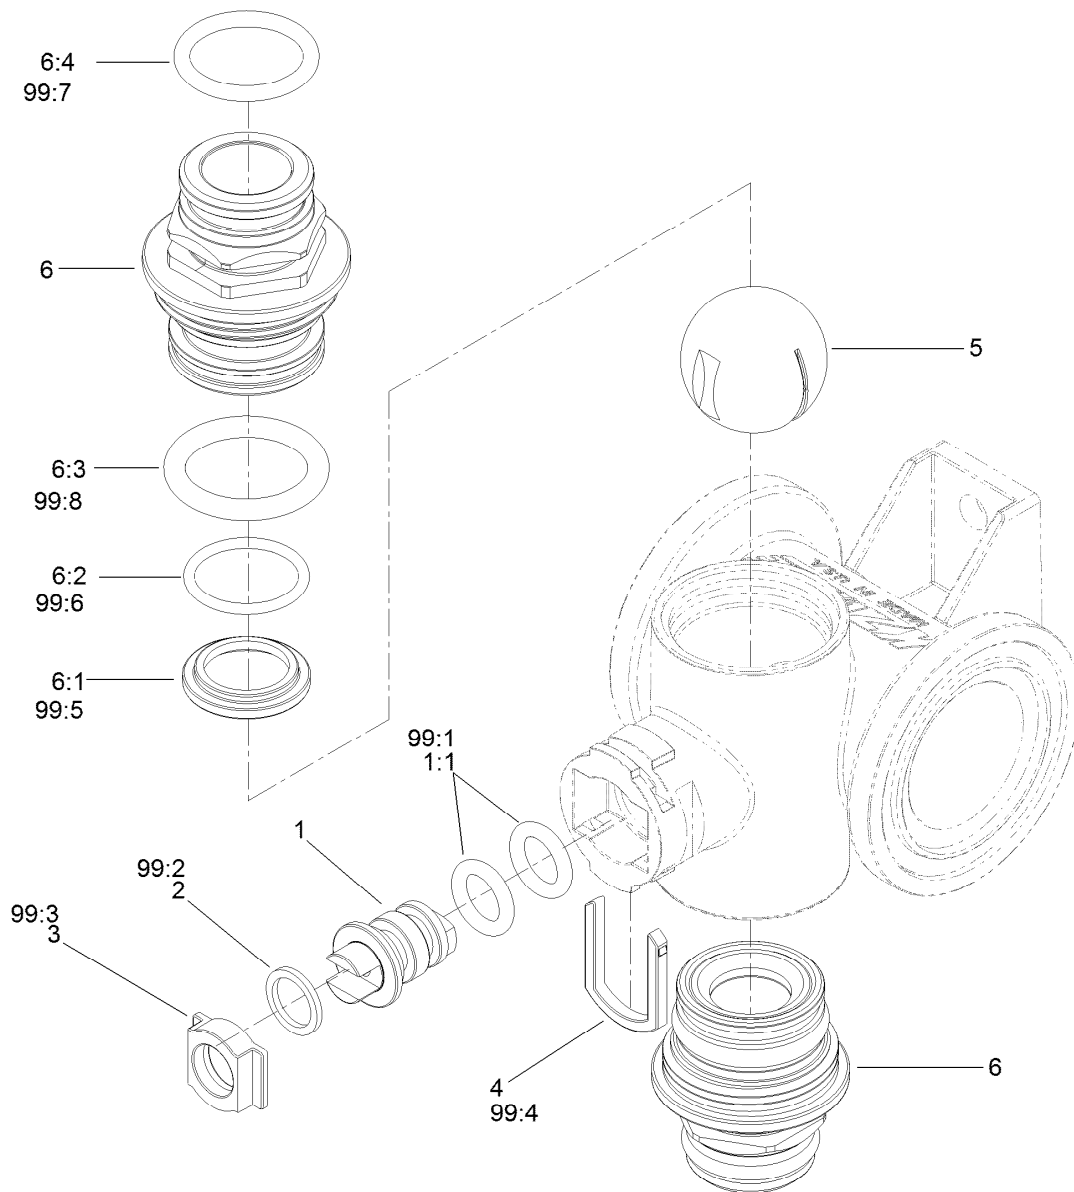

Spray Valve Assembly

Ref.	Part Number	Qty.	Description	Ref.	Part Number	Qty.	Description
1	131-3704	1	Bracket-Fitting, Tee	23	32144-32	2	Screw
2		1	Manifold ASM - Agitation, Mpwm ●	25	100-8635	12	Fork
5	147-4730	1	Flow Meter ASM	26	3290-379	2	Tie-Cable
5:1	147-4733	1	Sensor - Flow Meter, Fm270PIf	27	3234-42	6	Screw-HHF
6	117-7996	1	Fork	28	104-8301	6	Nut-HF, NI
7		1	Manifold ASM-Section Valve, Mpwm ●	30	131-9636	1	Trim-Manifold, Agitation
9	104-9090	2	Gasket	31	AU112950	3	Protector-Hose
10	104-9089	2	Clamp-Screw, Worm	32	3290-378	6	Tie-Cable
11	100-6704	3	Tee	33	132-4325-03	1	Mount-Bracket, Agitation
12	117-7874	1	Relief Valve ASM	34	132-4302	1	Mount-Valve
13	106-4947	2	Connector	35	131-0249	1	On/Off 2-Way Valve Kit
13:1	100-8637	2	O-Ring	36	131-0264	1	Agitation Throttling Handle Kit
18	133-2881	1	Fitting	36:1	131-0263	1	Screw-Handle
19	133-2883	1	Fitting	37	33113-012	4	Screw-HH
21	3234-47	2	Screw-HHF	38	127-9829	2	Clamp/Gasket Kit
22	3256-61	2	Washer-Flat	38:2	127-1145	1	Gasket-Flange
				39	133-2882	1	O-Ring
				40	133-2884	1	O-Ring

● Not serviced separately

Manifold Assembly

Ref.	Part Number	Qty.	Description	Ref.	Part Number	Qty.	Description
1	137-4292	1	Mount-Valve	10:1	131-0263	1	Screw-Handle
2	127-9804	1	Regulating Valve Body ASM	10:2	127-1197	1	O-Ring-Stem
3	144-6163	1	Kit-Actuator Regulating Pi	11	131-0266	1	Master Regulating Handle Kit
4	140-7377	2	Kit-Actuator Pi, On/Off	11:1	131-0263	1	Screw-Handle
5	127-9829	8	Clamp/Gasket Kit	11:2	127-1197	1	O-Ring-Stem
5:2	127-1145	1	Gasket-Flange	12	104-7201	6	Nut-HF, NI
6	127-9811	3	Fitting-Cap, Female	13	3234-4	6	Screw-HHF
6:1	133-0398	1	Pin-Fork	14	322-22	2	Screw-HH
7	131-3791	1	Filter-Pressure	15	104-8300	2	Nut-HF, NI
8	131-0253	2	Manifold Valve Kit	16	131-7256	2	Manifold Valve Kit
9	127-9815	2	Fitting-Cap	17	107-0279	2	Washer
10	131-0265	1	Agitation Regulating Handle Kit				