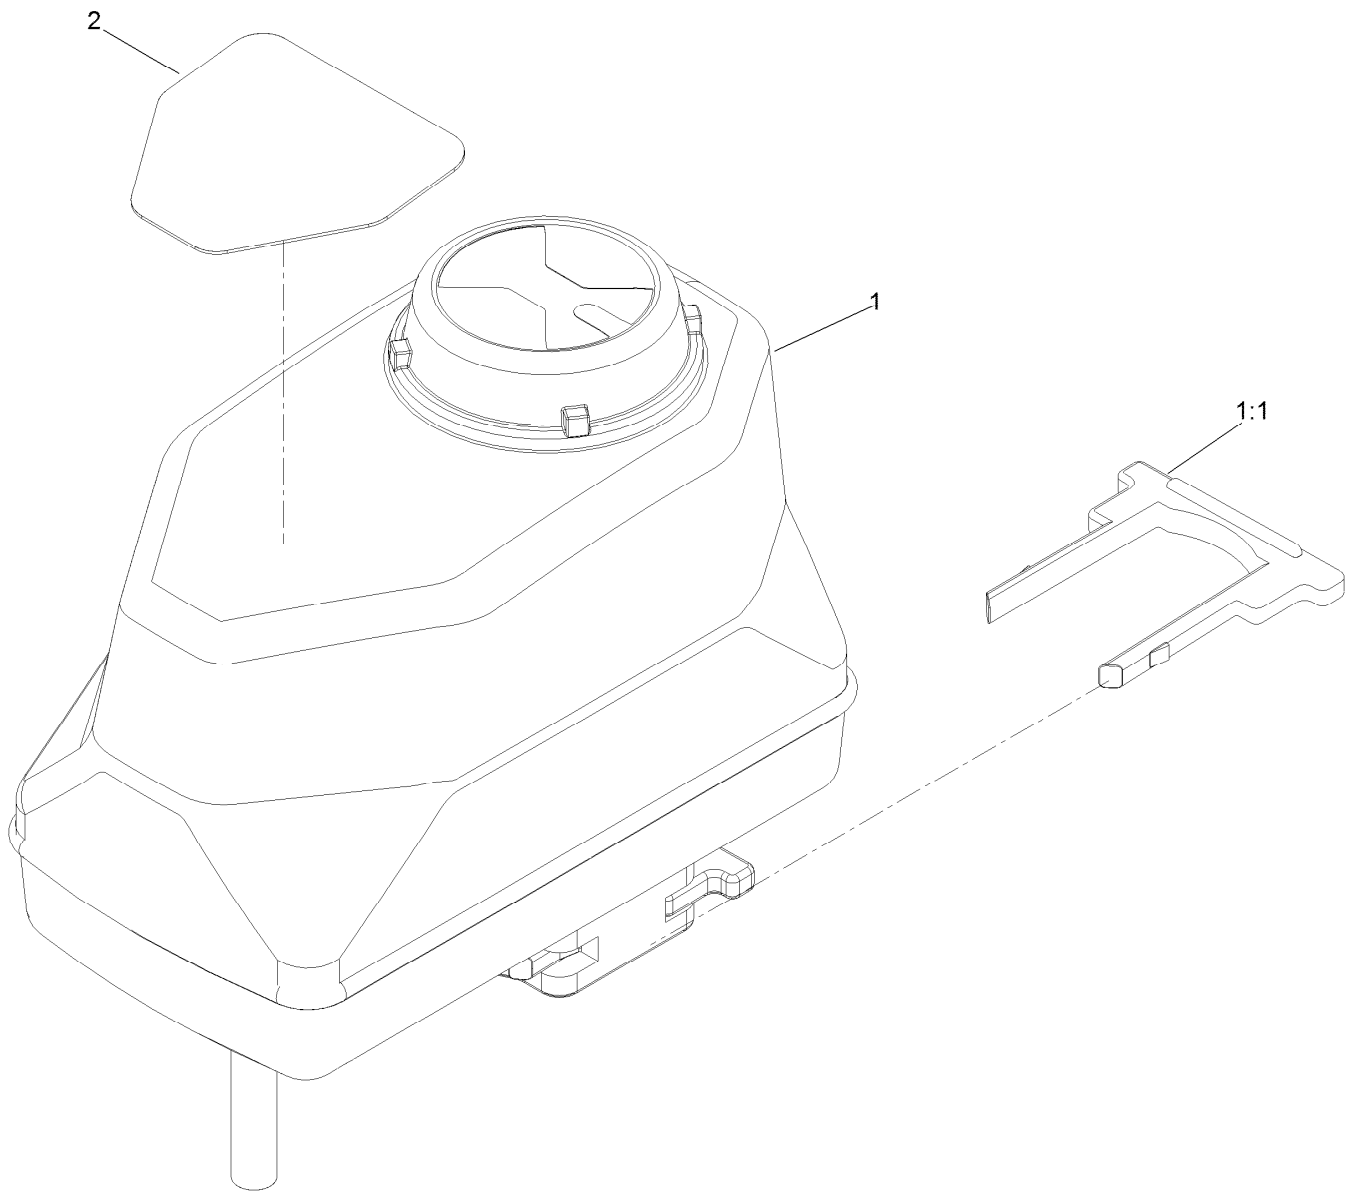

Regulating Actuator Assembly No. 144-6163

<i>Ref.</i>	<i>Part Number</i>	<i>Qty.</i>	<i>Description</i>
1		1	Actuator-Regulating Pi ●
1:1	130-7301	1	Hairpin-Actuator
2	127-6984	1	Decal-Valve, Regulating

● Not serviced separately