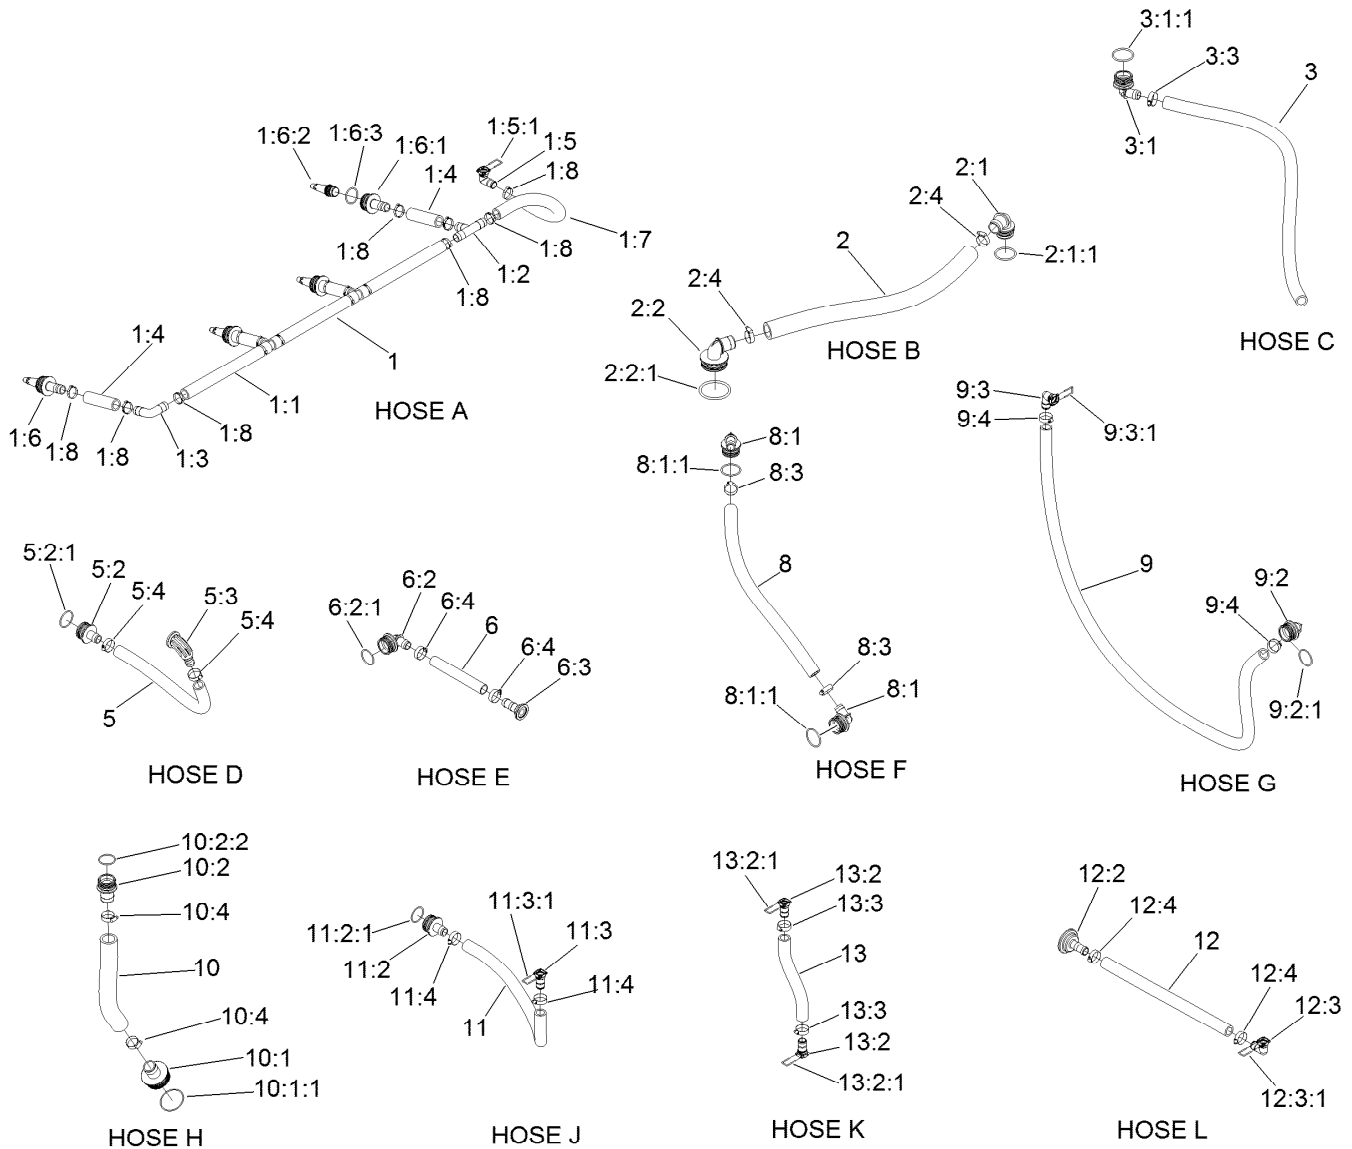

Reference **Spray Tank Assembly** page and **Spray Tank Valve Assembly** page for hose locations and orientation

Hose Assembly

Ref.	Part Number	Qty.	Description	Ref.	Part Number	Qty.	Description
1	139-3095	1	Hose-Agitation, ASM	3:1:1	100-8637	1	O-Ring
1:1	117-7862	3	Hose-Main Agitation	3:3	2412-34	1	Clamp-Hose
1:2	117-7866	3	Tee-Hosebarb	5	132-4329	1	Hose-Supply
1:3	117-7867	1	Elbow-Hosebarb	5:2	106-4932	1	Hosebarb-Straight
1:4	119-0441	4	Hose-Agitaiton	5:2:1	100-8637	1	O-Ring
1:5	131-0213	1	90 DEG Barb Fitting Kit	5:3	131-0241	1	Fitting-Elb 90
1:5:1	133-0398	1	Pin-Fork	5:4	2412-34	2	Clamp-Hose
1:6	131-3731	4	Agitation Nozzle ASM	6	132-4331	1	Hose-Agitation, Bypass
1:6:1	131-3732	1	Fitting-Barb	6:2	106-4933	1	Hosebarb ASM
1:6:2	120-8579	1	Nozzle-Agitation	6:2:1	100-8637	1	O-Ring
1:6:3	121-4996	1	O-Ring	6:3	127-1142	1	Fitting-STR
1:7	131-3785	1	Hose-Supply	6:4	2412-34	2	Clamp-Hose
1:8	2412-34	16	Clamp-Hose	8	125-0639	1	Regulating Hose ASM
2	125-0645	1	Upper Suction Hose ASM	8:1	106-4933	2	Hosebarb ASM
2:1	110-5156	1	Suction Elbow ASM	8:1:1	100-8637	1	O-Ring
2:1:1	100-8637	1	O-Ring	8:3	2412-34	2	Clamp-Hose
2:2	106-4952	1	Hosebarb-90 DEG	9	132-4333	1	Hose-Bypass
2:2:1	100-6989	1	O-Ring	9:2	106-4933	1	Hosebarb ASM
2:4	41327	2	Clamp-Hose	9:2:1	100-8637	1	O-Ring
3	133-2868	1	Drain Hose ASM	9:3	131-0213	1	90 DEG Barb Fitting Kit
3:1	106-4933	1	Hosebarb ASM	9:3:1	133-0398	1	Pin-Fork