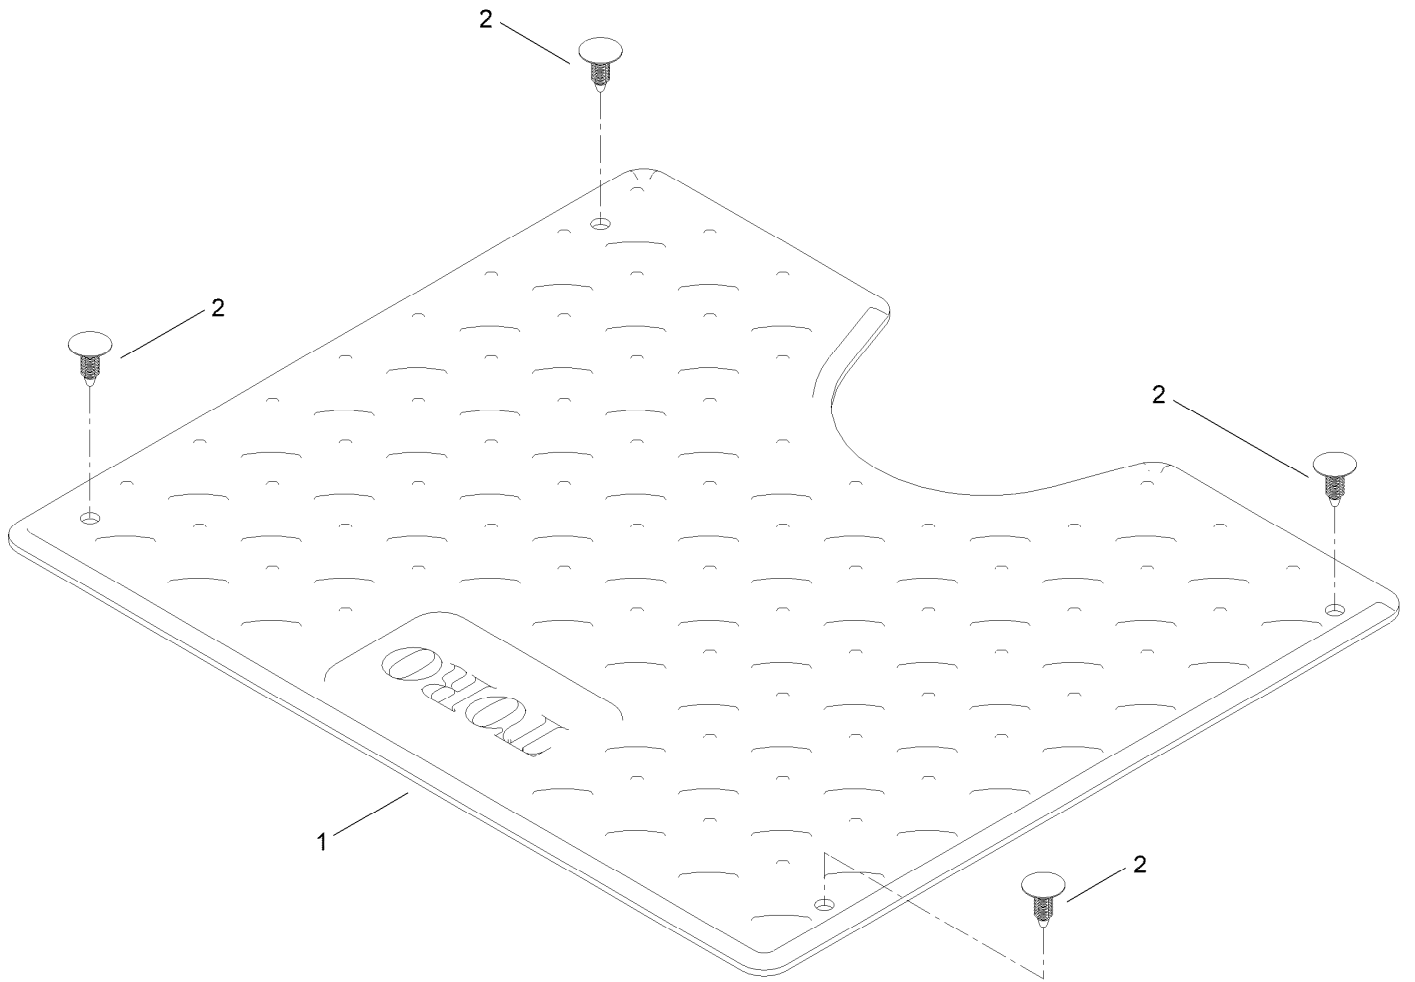

**Count on it.**

**Parts Catalog**

**Floormat Kit**

**TimeCutter® MyRide® Riding Mower**

Model No. 161-4529