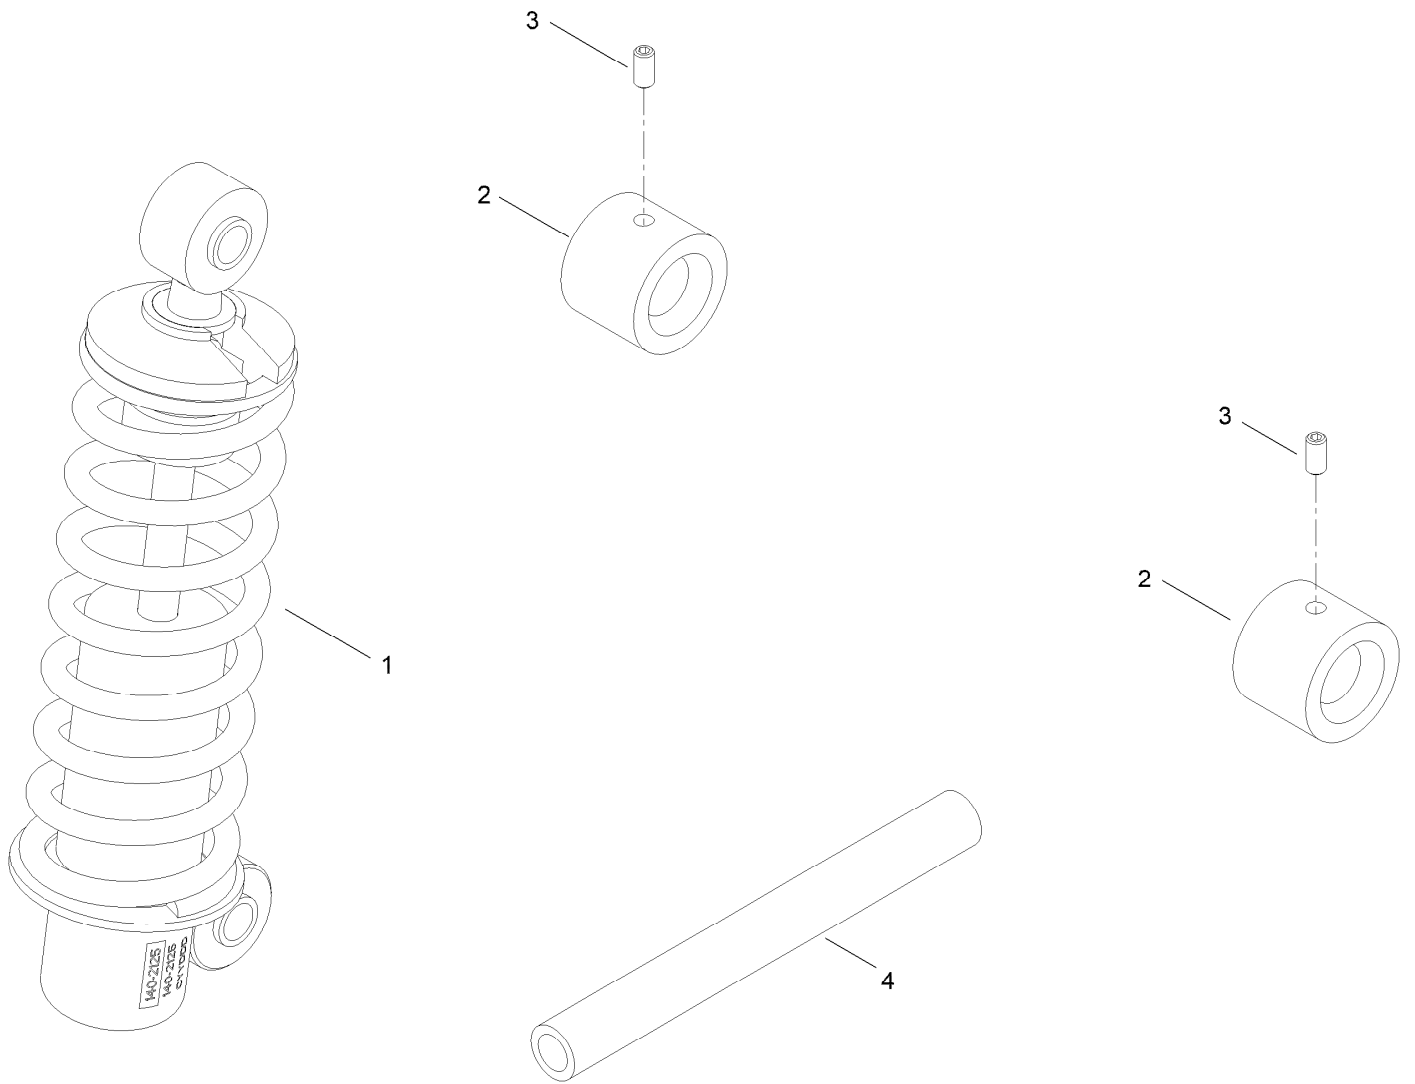

**Count on it.**

**Parts Catalog**

**Heavy Duty Spring Kit**  
**TimeCutter® MyRide® Riding Mower**

Model No. 161-4525

## Heavy Duty Spring Kit Assembly No. 161-4525

<i>Ref.</i>	<i>Part Number</i>	<i>Qty.</i>	<i>Description</i>
1	140-2125	1	Shock/Spring ASM
2	139-5801	2	Spacer - Spring
3	3245-9	2	Screw-Set, HSH
4	139-5809	1	Tube-Spring Lift