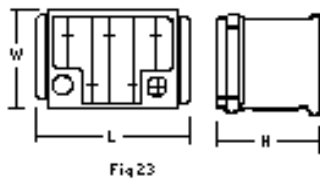

General Product Information

May 5, 2011

Subject: Battery Specification Information.

The following information provides specifications for batteries used in Toro products. A reference list of batteries used by model number is included with this document to assist in obtaining batteries locally. Where a Toro part number is available, that number is included.

BCI GROUP NUMBERS AND DIMENSIONAL SPECIFICATIONS

BCI GROUP	MAXIMUM OVERALL DIMENSIONS INCHES OR (MILLIMETERS)			ASSEMBLY FIGURE	TERMINAL DESIGN
	LENGTH	WIDTH	HEIGHT		
22	9-1/2 (241)	6-7/8 (175)	8-5/16 (211)	11 F	Type A
26	8-1/2 (215)	6-13/16 (173)	7-7/8 (200)	10	Type A
24	10-1/4 (260)	6-13/16 (173)	8-7/8 (225)	10	Type A
LTV24	10-5/8 (270)	6-13/16 (173)	8-7/8 (225)	10	Type A
24 T	10-3/16 (259)	6-9/16 (167)	8-7/8 (225)	10	Type A
U1	7-3/4 (197)	5-3/16 (132)	7-5/16 (186)	10	Type X
28	10-1/4 (260)	6-13/16 (173)	9-7/16 (240)	10	Type A
30 H	13-1/2 (343)	6-13/16 (173)	9-1/4 (235)	10	Type A
48	12-1/6 (306)	6-7/8 (175)	7-9/16 (192)	23	Type A
4 (6 Volt)	13-1/8 (333)	7-1/8 (181)	9-3/8 (238)	2	Type A
27	12-1/16 (306)	6-13/16 (173)	8-7/8 (225)	10	Type A
55	8-1/2 (215)	6-1/16 (154)	8-1/2 (215)	11 F	Type A
MF70	10-1/8 (258)	6-13/16 (173)	8-5/8 (218)	10	Type A

TERMINAL POSITION AND CELL LAYOUTS

TERMINAL DESIGN