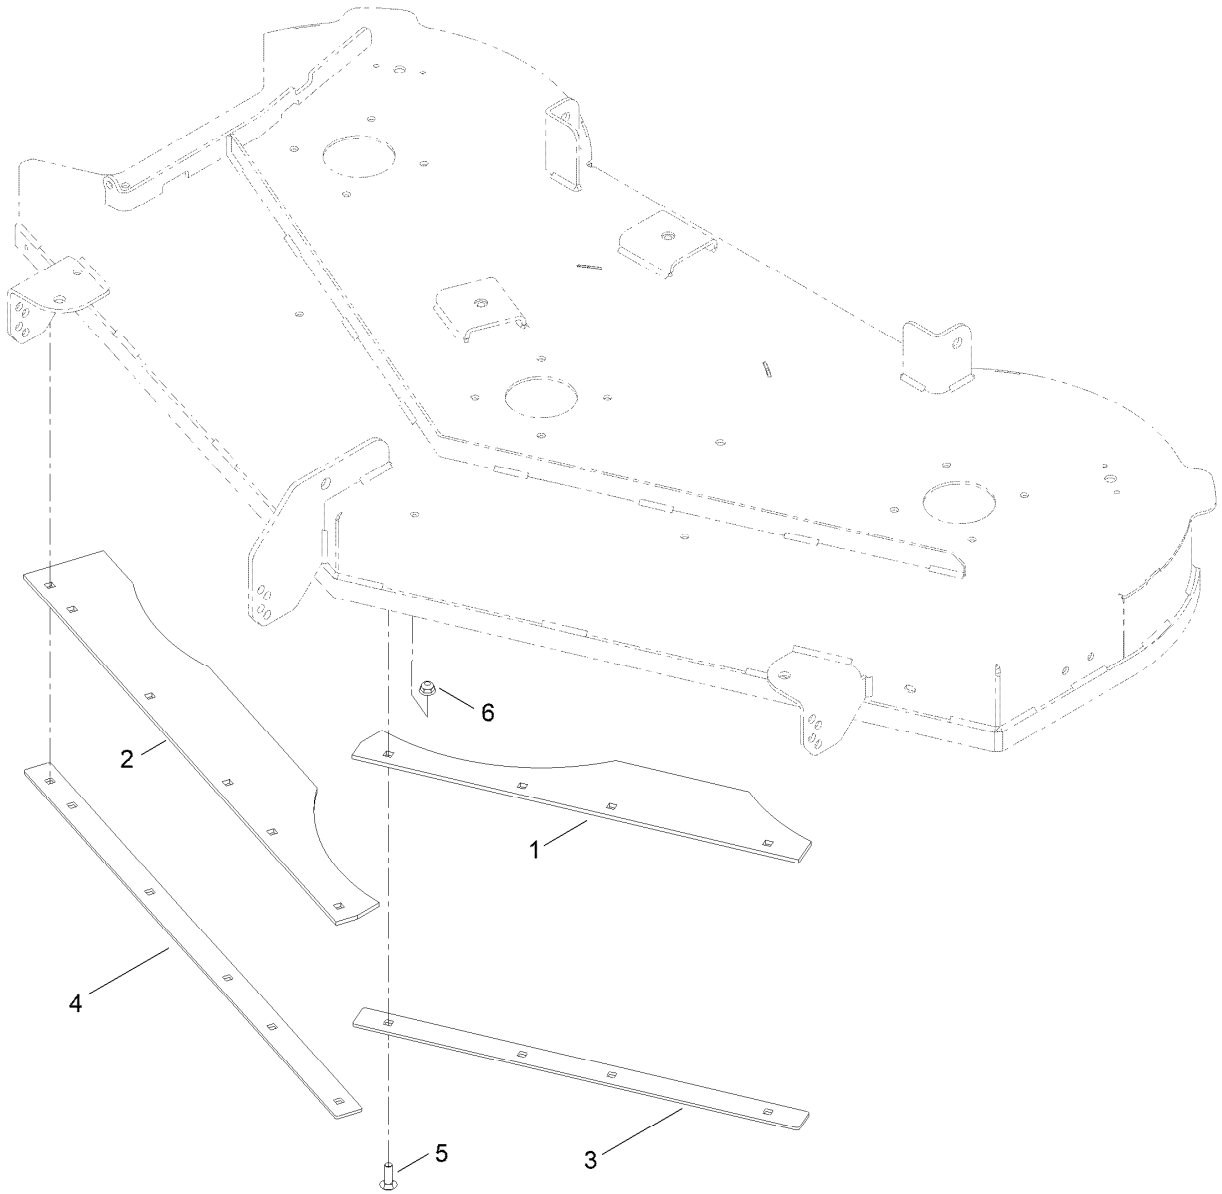

Count on it.

Parts Catalog

**54in Fab Bagging Enhancement
Kit**

TimeCutter® Riding Mower

Model No. 161-4522

54 Inch Bagging Enhancement Kit No. 161-4522

<i>Ref.</i>	<i>Part Number</i>	<i>Qty.</i>	<i>Description</i>
1	140-5050	1	Skirt-Rubber, Front
2	140-5051	1	Skirt-Rubber, Front
3	140-5052-03	1	Plate-Skirt
4	140-5053-03	1	Plate-Skirt
5	139-2587	10	Screw-CARR
6	119-4041	10	Nut-HF