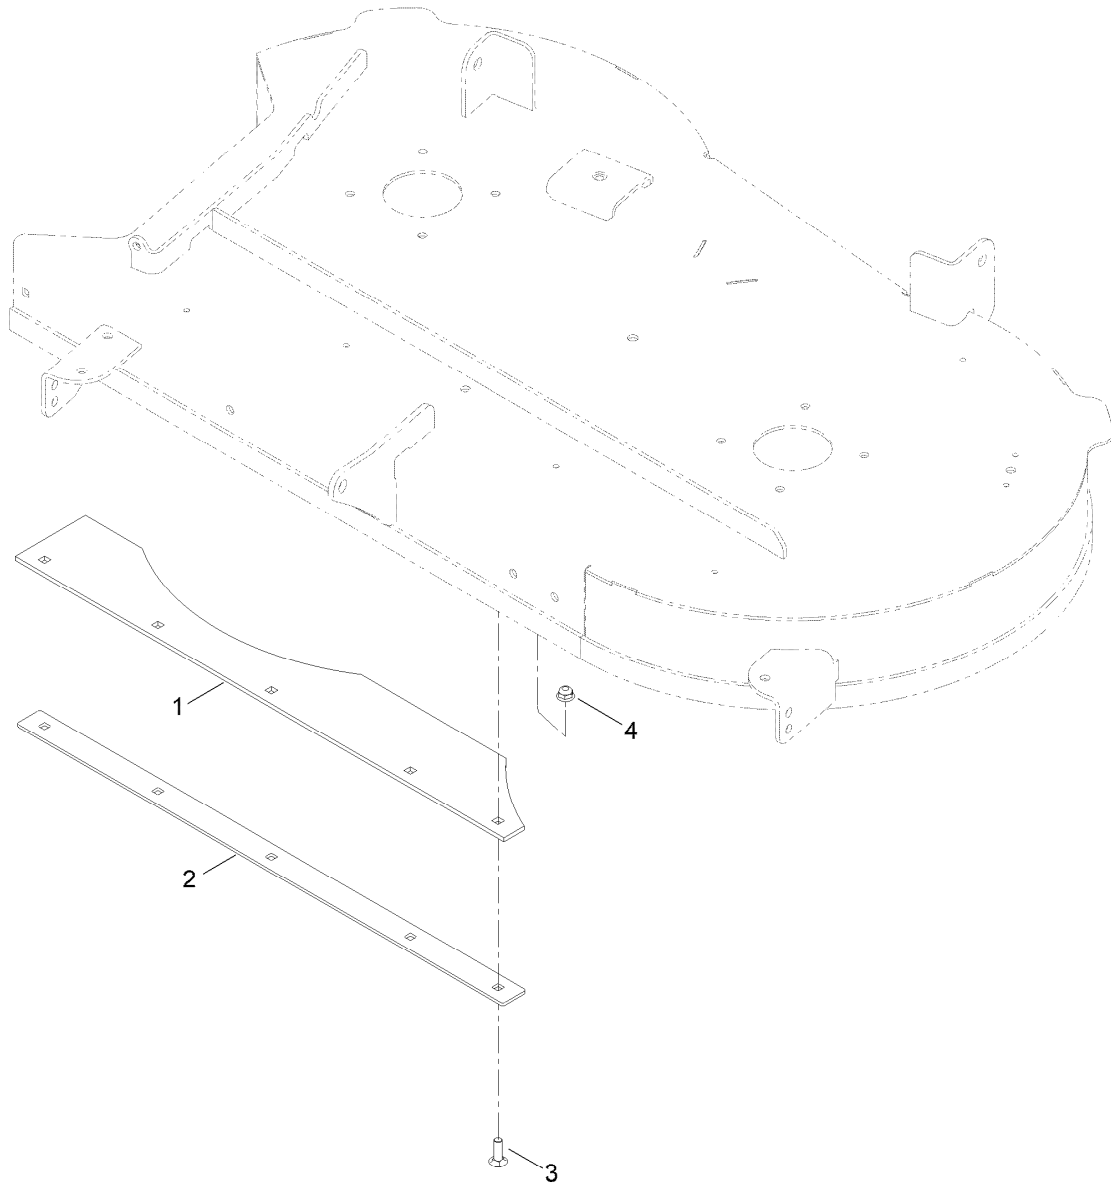

Count on it.

Parts Catalog

**42in Bagging Enhancement Kit
TimeCutter® Riding Mower**

Model No. 161-4521

42 Inch Bagging Enhancement Assembly No. 161-4521

<i>Ref.</i>	<i>Part Number</i>	<i>Qty.</i>	<i>Description</i>
1	139-7479	1	Skirt-Rubber
2	139-7462-03	1	Plate-Skirt
3	139-2587	5	Screw-CARR
4	119-4041	5	Nut-HF