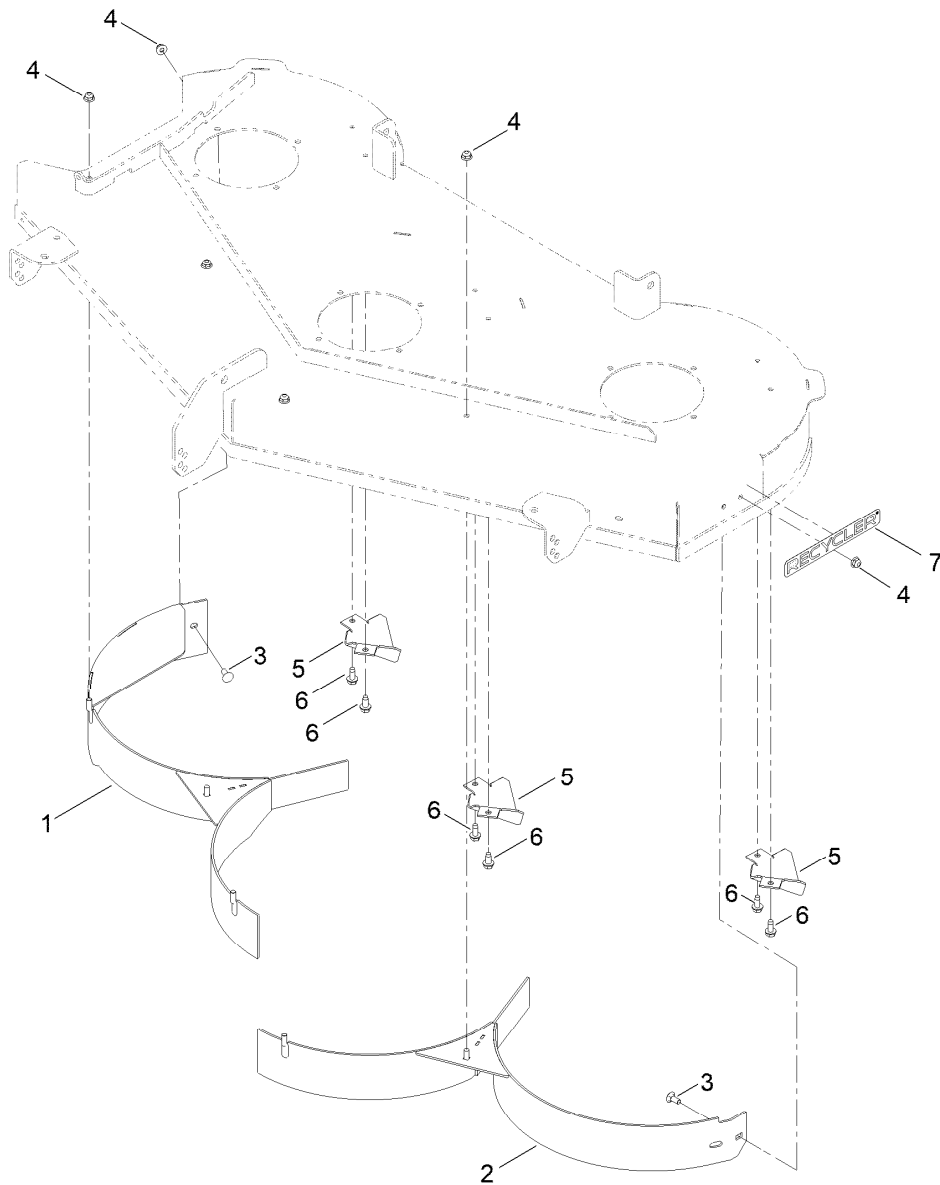

**Count on it.**

**Parts Catalog**

**54in Recycler® Kit**

**TimeCutter® MX 5475 or 5475C Riding Mower**

Model No. 161-4520

## 54 Inch Recycler Assembly No. 161-4520

<i>Ref.</i>	<i>Part Number</i>	<i>Qty.</i>	<i>Description</i>
1	161-4532-03	1	54" Baffle ASM [welded] [black]
2	161-4533-03	1	54" Baffle ASM [welded] [black]
3	139-2630	2	Bolt-CARR
4	119-4041	7	Nut-HF
5	119-3389-03	3	Kicker-Flanged
6	32144-70	6	Screw-HWHTF
7	140-4184	1	Decal