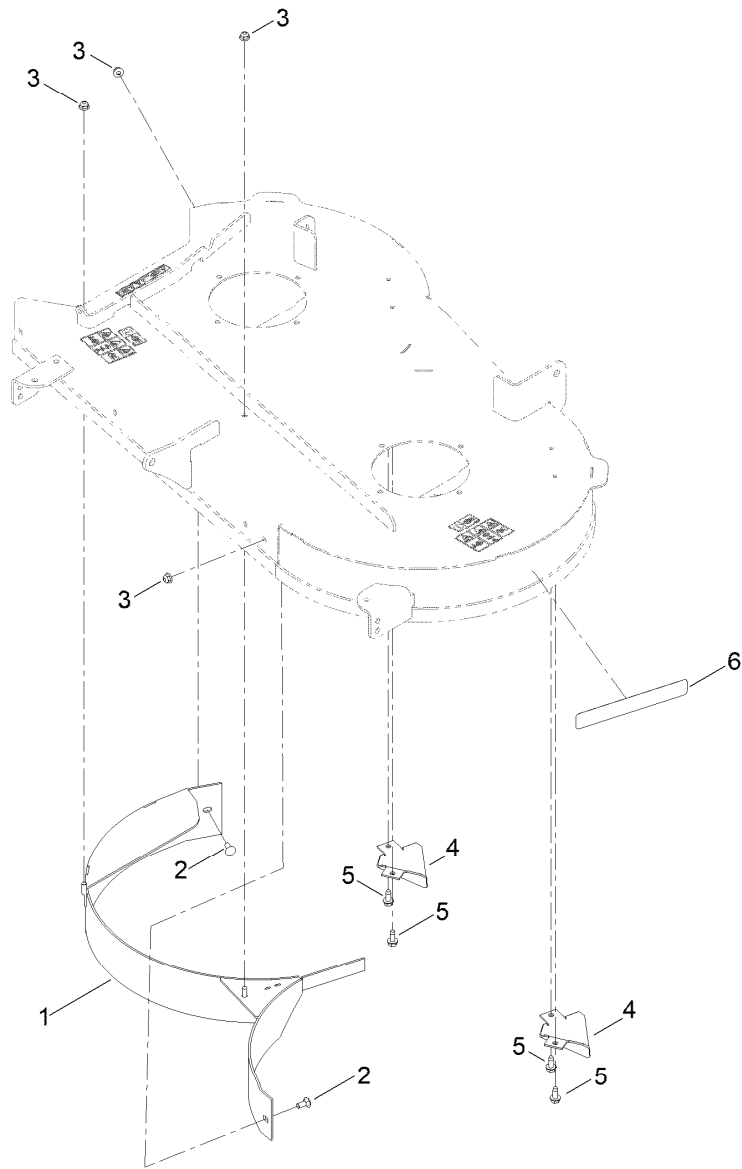

Count on it.

Parts Catalog

42in Recycler® Kit
TimeCutter® 4275 Riding Mower

Model No. 161-4519

42 Inch Recycler Assembly No. 161-4519

<i>Ref.</i>	<i>Part Number</i>	<i>Qty.</i>	<i>Description</i>
1	147-7678-03	1	Baffle-Recycling [welded][black]
2	139-2630	2	Bolt-CARR
3	119-4041	4	Nut-HF
4	119-3389-03	2	Kicker-Flanged
5	32144-70	4	Screw-HWHTF
6	140-4184	1	Decal