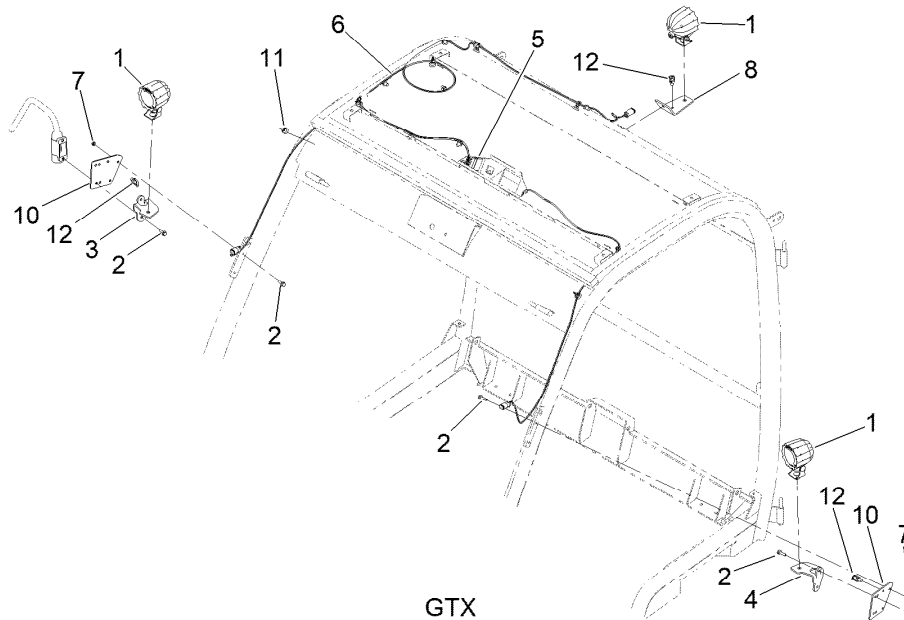

Count on it.

Parts Catalog

Work Light Kit

Workman® GTX/MD/MDE/MDX/HDX Cab Kit

Model No. 130-5485

Work Light Assembly No. 130-5485

Work Light Assembly No. 130-5485 (continued)

<i>Ref.</i>	<i>Part Number</i>	<i>Qty.</i>	<i>Description</i>	<i>Ref.</i>	<i>Part Number</i>	<i>Qty.</i>	<i>Description</i>
1	120-4625	3	Light-LED	9	321-5	1	Screw-HH
2	33103-020	8	Screw-HHF	10	133-1039-03	3	Plate-Extension
3	130-5474-03	1	Bracket-Light, RH	11	32180-139	7	Mount-Tie Wrap, Magnetic
4	130-5475-03	1	Bracket-Light, LH	12	32180-030	3	Clip-Tie
5	95-8999	1	Switch-Rocker, On-None-On	13	107069	1	Clip
6	122-0818	1	Harness-Wire	14	130-5989	1	Decal-Work Light
7	33023-00	8	Nut-Lock	15	145-7727	1	Decal-Fuse, Work Light
8	133-0969-03	1	Bracket-Light, Rear	16	110928	1	Fuse-Blade, 5 Amp