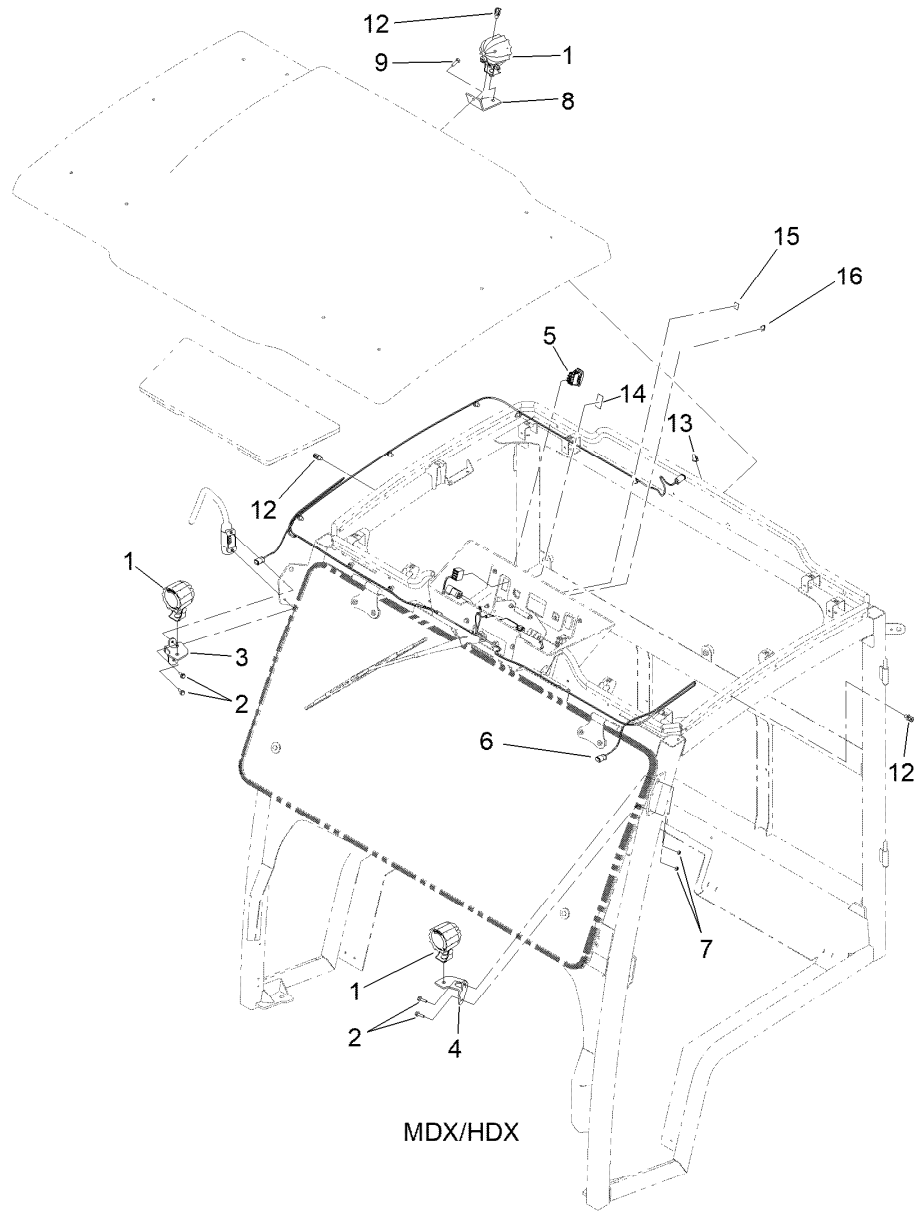

Count on it.

Parts Catalog

Work Light Kit

Workman® GTX/MD/MDE/MDX/HDX Cab Kit

Model No. 130-5485

Work Light Assembly No. 130-5485

Work Light Assembly No. 130-5485 (continued)

<i>Ref.</i>	<i>Part Number</i>	<i>Qty.</i>	<i>Description</i>	<i>Ref.</i>	<i>Part Number</i>	<i>Qty.</i>	<i>Description</i>
1	120-4625	3	Light-LED	9	321-5	1	Screw-HH
2	33103-020	8	Screw-HHF	10	133-1039-03	3	Plate-Extension
3	130-5474-03	1	Bracket-Light, RH	11	32180-139	7	Mount-Tie Wrap, Magnetic
4	130-5475-03	1	Bracket-Light, LH	12	32180-030	3	Clip-Tie
5	95-8999	1	Switch-Rocker, On-None-On	13	107069	1	Clip
6	122-0818	1	Harness-Wire	14	130-5989	1	Decal-Work Light
7	33023-00	8	Nut-Lock	15	145-7727	1	Decal-Fuse, Work Light
8	133-0969-03	1	Bracket-Light, Rear	16	110928	1	Fuse-Blade, 5 Amp