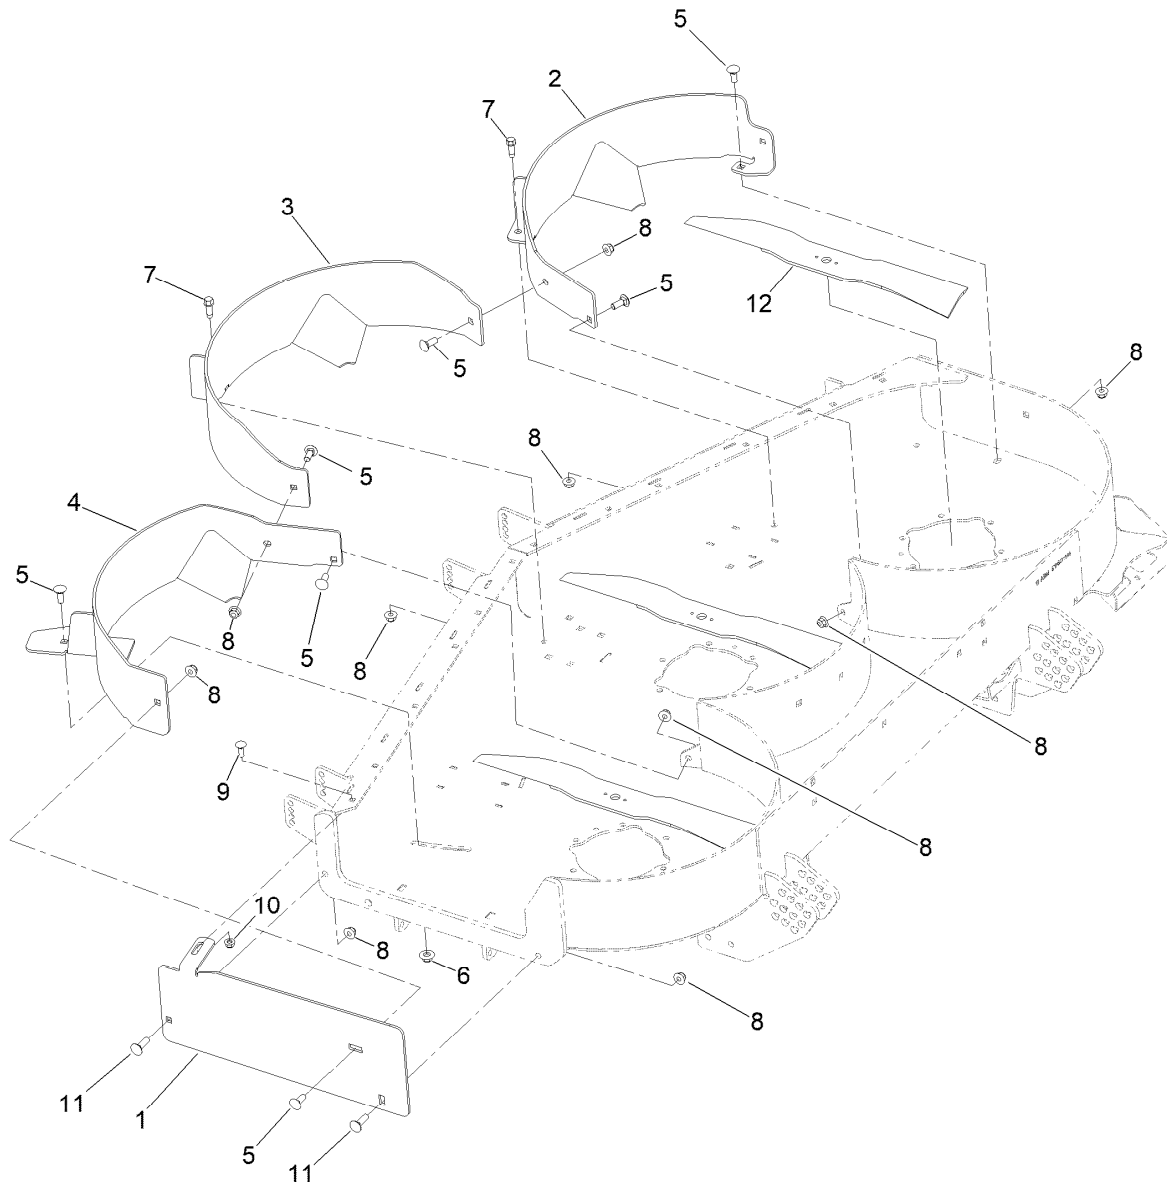

Count on it.

Parts Catalog

Recycler® Kit

**Groundsmaster® e3200 Traction Unit with
60in Side Discharge Rotary Mower**

Model No. 32319

Recycler Kit Assembly

Ref.	Part Number	Qty.	Description
1	115-7471-01	1	Plate-Cover, Discharge
2	138-7324-0P	1	Recycler Baffle ASM-60,LH [prime
3	140-3140-0P	1	Baffle ASM, Center 60 [primed]
4	139-6656-0P	1	Baffle ASM-RH,60 [primed]
5	3231-2	7	Bolt-CARR
6	109-6658	1	Nut-Flange, NI
7	92-1624	2	Screw-HWH Thd Form
8	104-8301	10	Nut-HF, NI
9	3230-16	1	Screw-CARR
10	104-8300	1	Nut-HF, NI
11	3231-25	2	Bolt-CARR
12	145-1116	3	Blade-20.50 Recycler