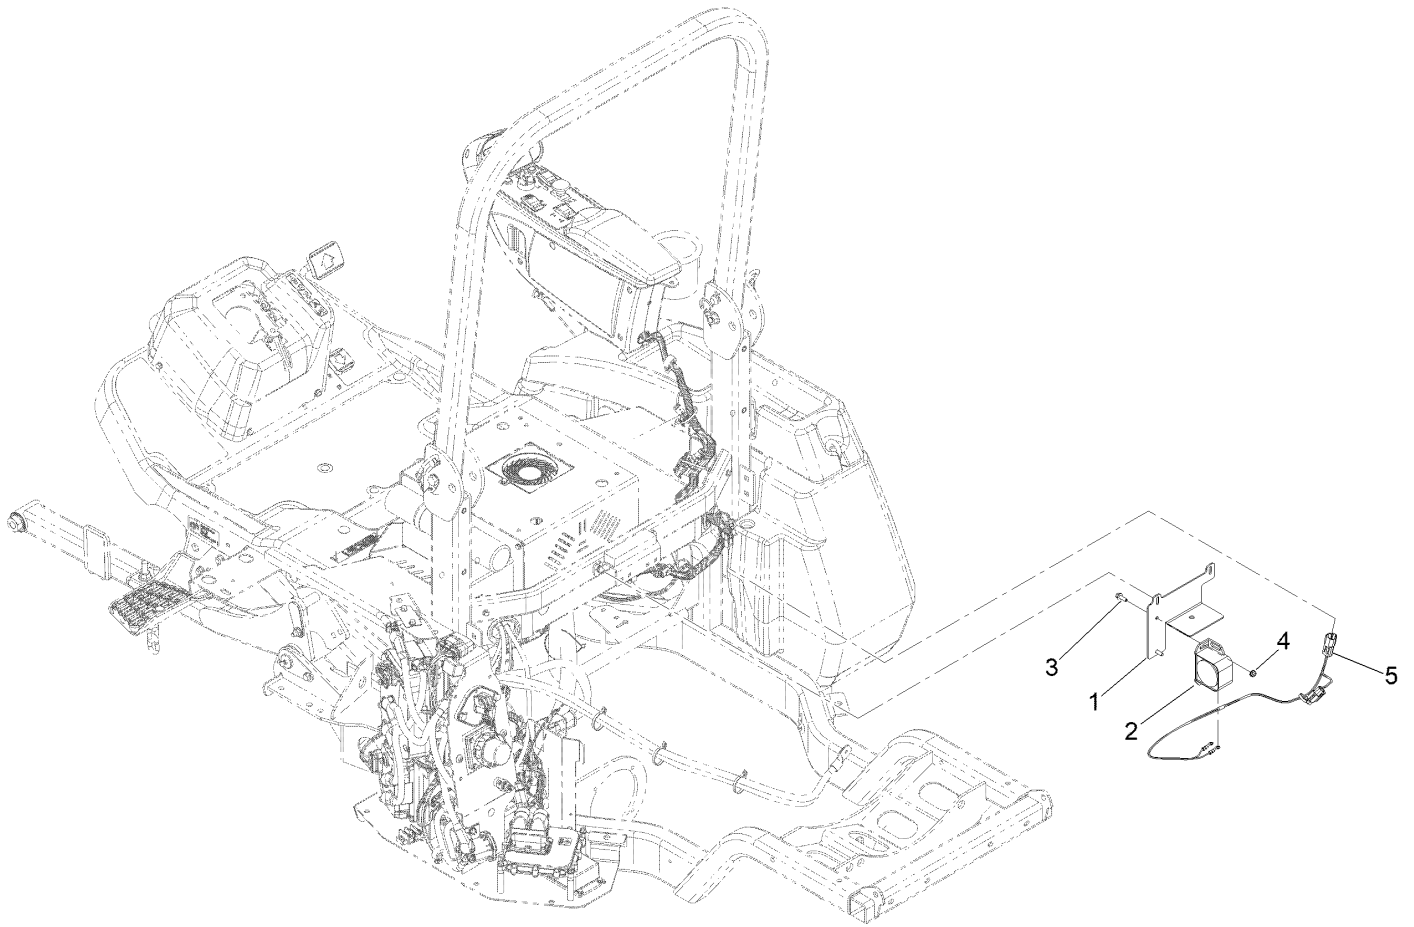

Count on it.

Parts Catalog

Backup Alarm Kit

Groundsmaster® e3200 Series Traction Unit

Model No. 32310

Backup Alarm Kit Assembly

<i>Ref.</i>	<i>Part Number</i>	<i>Qty.</i>	<i>Description</i>
1	147-5078-03	1	Bracket-Mount, Horn
2	93-3920	1	Alarm-Backup
3	3234-4	2	Screw-HHF
4	104-7201	2	Nut-HF, NI
5	122-3138	1	Harness-Wire, Reverse Alarm