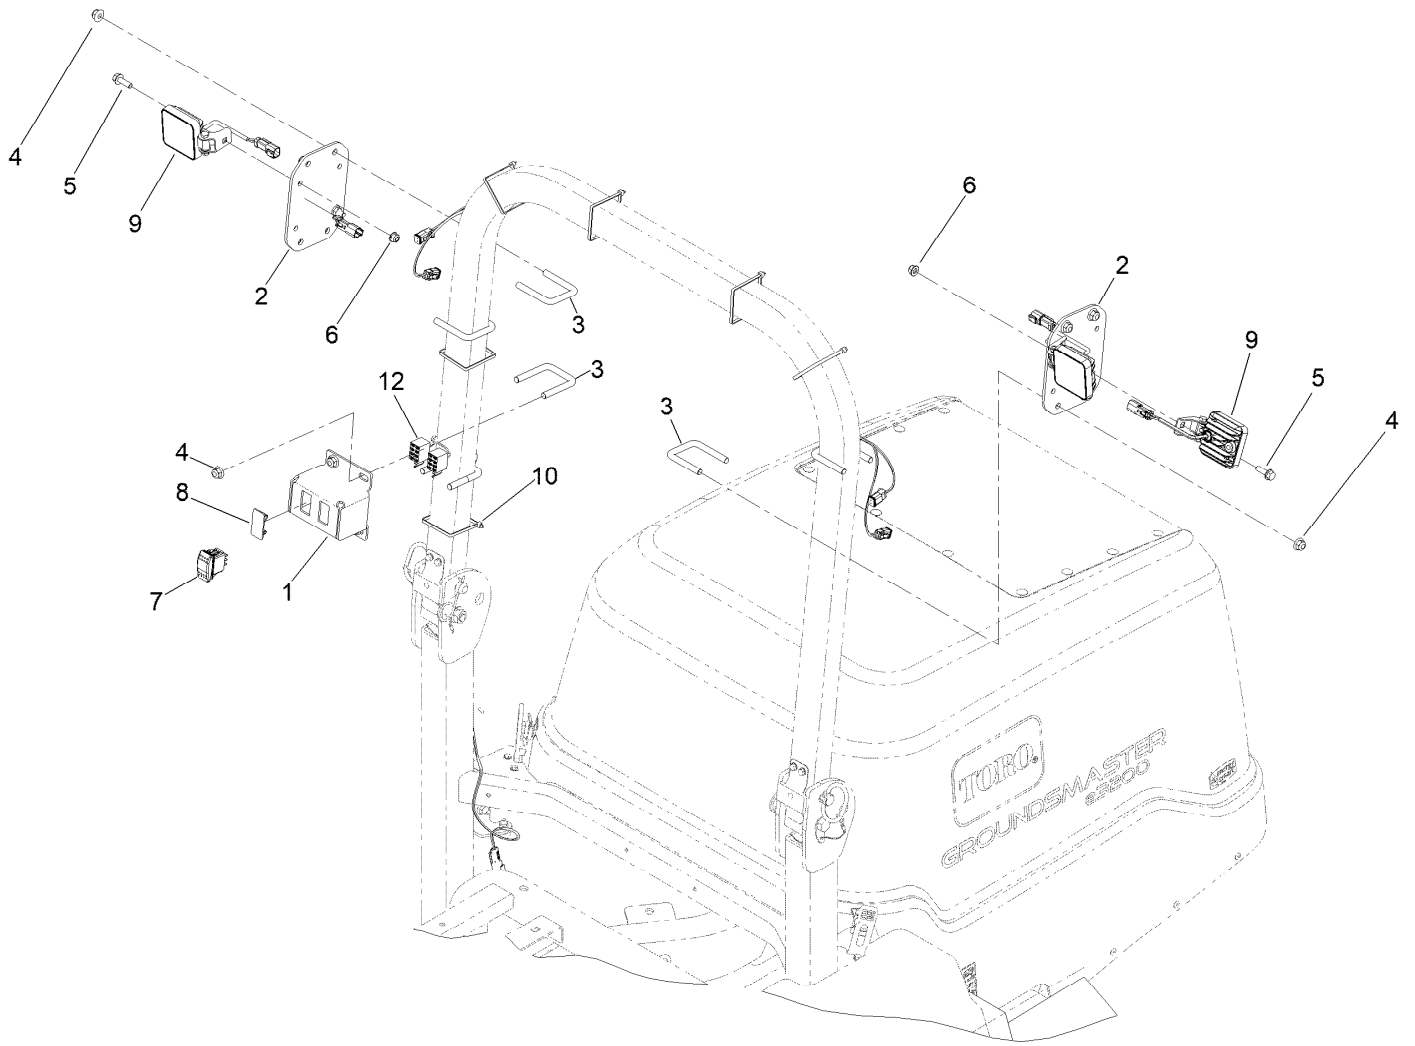

Count on it.

Parts Catalog

LED Work Light Kit

**Groundsmaster® e3200 Series Traction Unit
with ROPS**

Model No. 32307

LED Work Light Kit Assembly

Ref.	Part Number	Qty.	Description
1	127-8923-03	1	Bracket-Switch, Light
2	140-1578-03	2	Light-Mount, ROPS
3	140-4417	6	U-Bolt
4	104-8301	12	Nut-HF, NI
5	3234-17	4	Screw-HHF
6	104-8300	4	Nut-HF, NI
7	95-8999	1	Switch-Rocker, On-None-On
8	99-7420	1	Plug-Hole
9	145-2598	4	Light-Work, LED
10	3290-379	6	Tie-Cable
12	122-3141	1	Harness-Wire, Work Lights