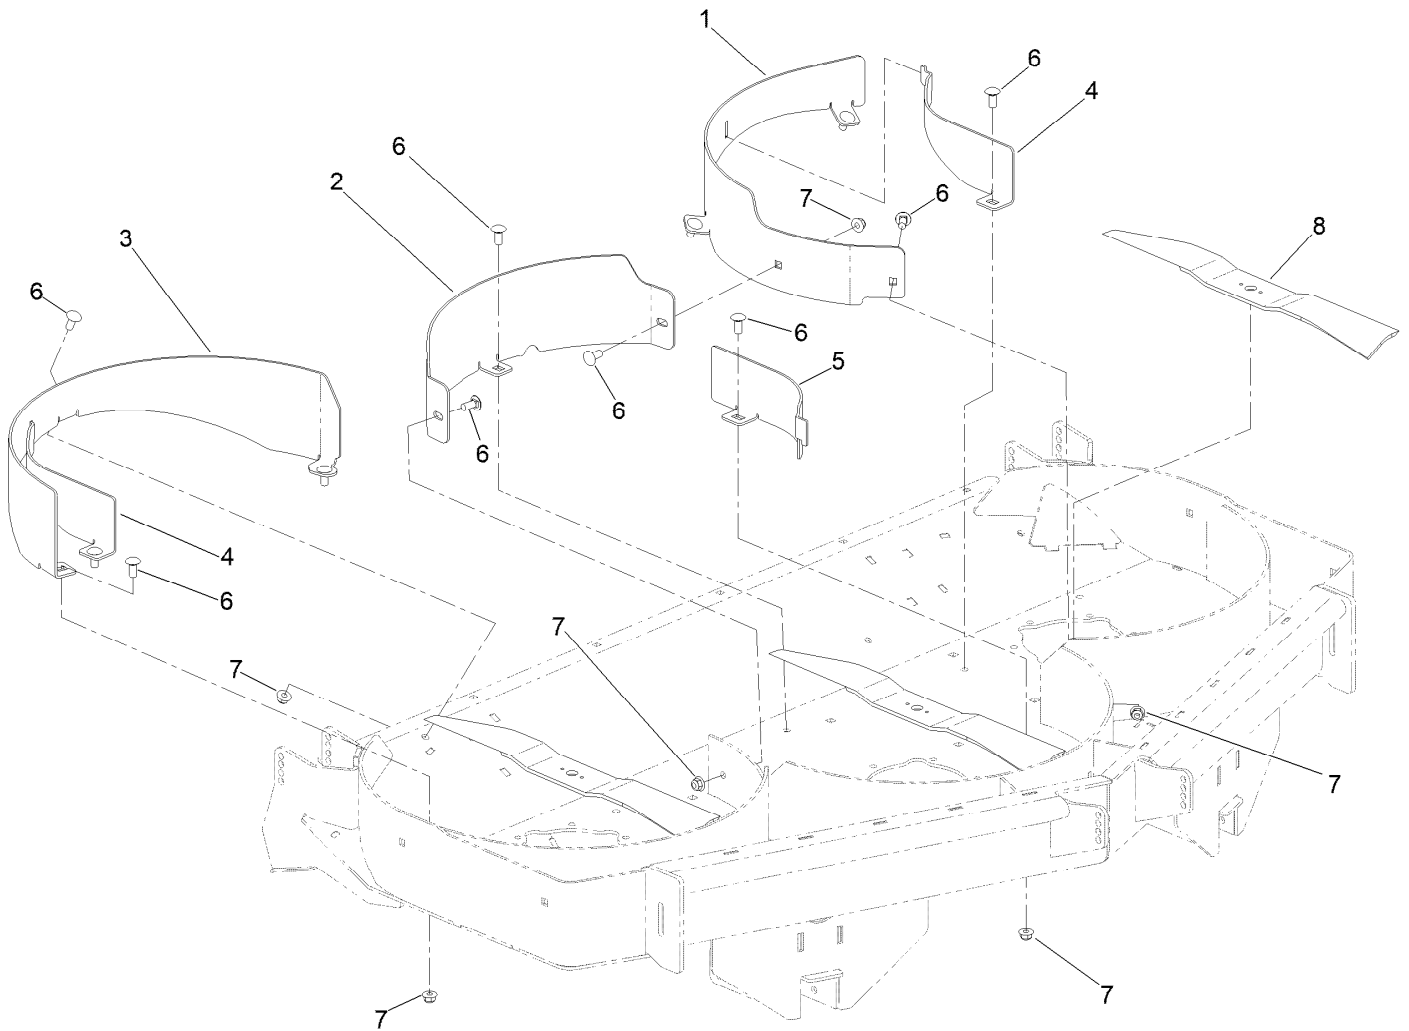

**Count on it.**

**Parts Catalog**

**Recycler® Kit**

**Groundsmaster® e3200 2-Wheel Drive  
Traction Unit with 60in Rear Discharge  
Rotary Mower**

Model No. 32306

## Recycler Kit Assembly

<i>Ref.</i>	<i>Part Number</i>	<i>Qty.</i>	<i>Description</i>
1	140-3074-0P	1	Baffle-Mulch Rear,RH 60Rd
2	147-5098-0P	1	Baffle-Mulch Rear, Center 60Rd
3	140-3076-0P	1	Baffle-Mulch Rear,LH 60Rd
4	144-0531-0P	2	Baffle-Kicker, Side 60Rd
5	140-3078-0P	1	Baffle-Kicker, Center 60Rd
6	3231-27	12	Screw-CARR
7	104-8301	12	Nut-HF, NI
8	145-1116	3	Blade-20.50 Recycler