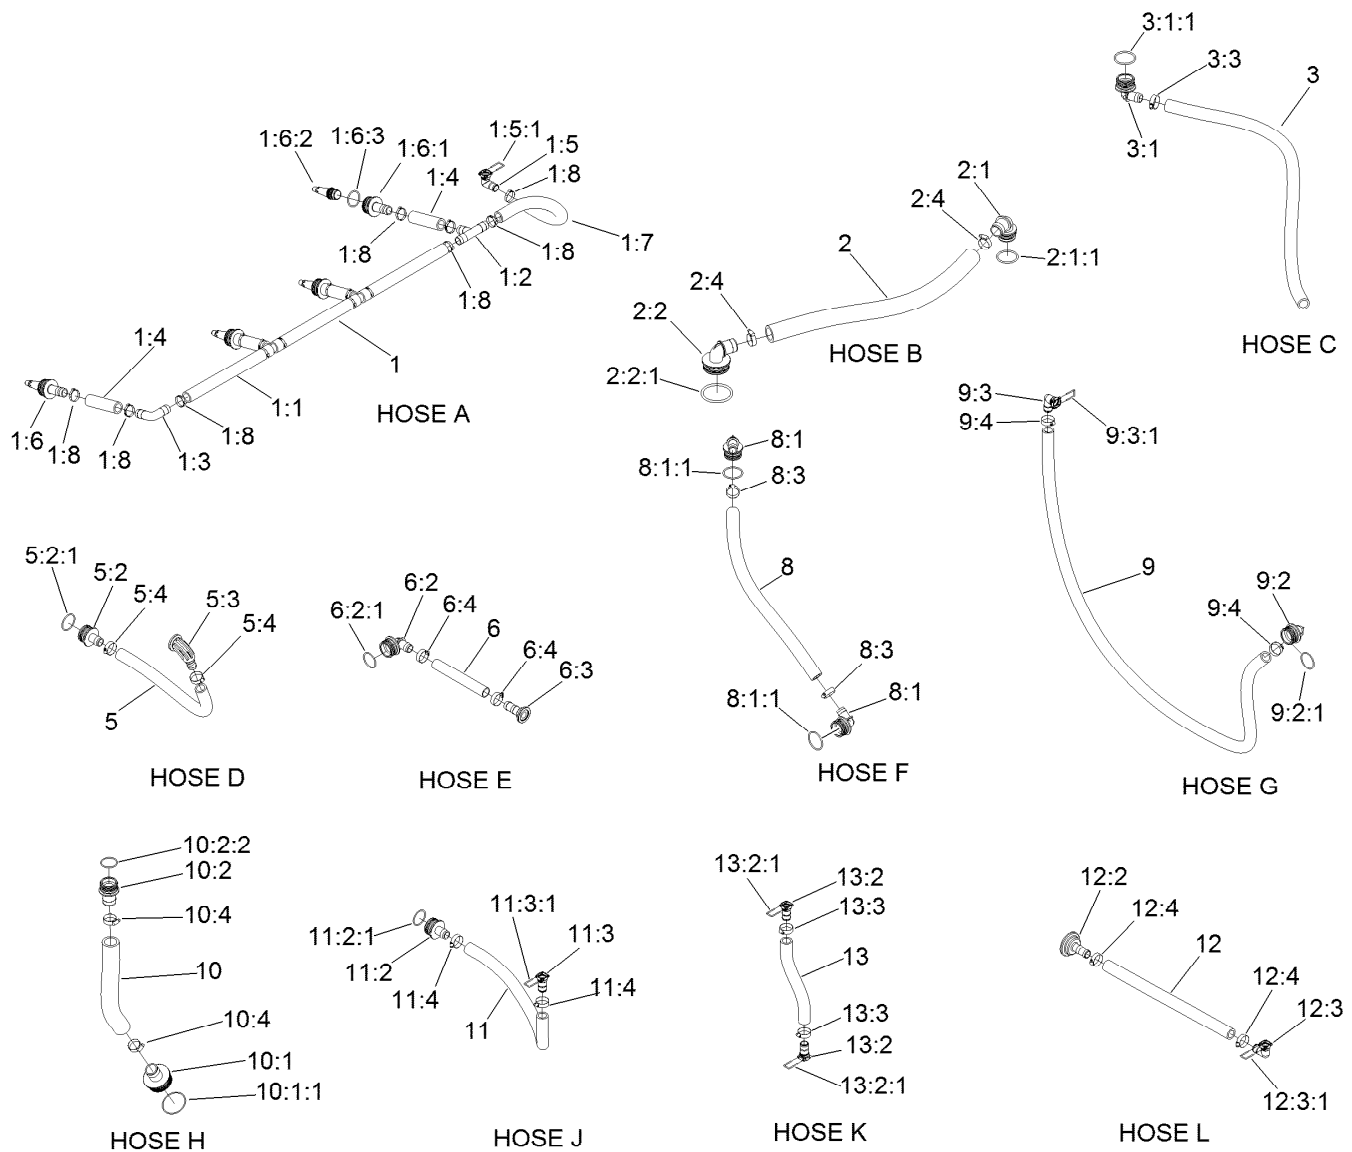

Reference **Spray Tank Assembly** page and **Spray Tank Valve Assembly** page for hose locations and orientation

Hose Assembly (continued)

Ref.	Part Number	Qty.	Description	Ref.	Part Number	Qty.	Description
9:4	2412-34	2	Clamp-Hose	11:3:1	133-0398	1	Pin-Fork
10	125-0643	1	Lower Suction Hose ASM	11:4	2412-34	2	Clamp-Hose
10:1	117-7965	1	Hosebarb ASM	12	132-4332	1	Hose-Master
10:1:1	100-6989	1	O-Ring	12:2	107-8704	1	Hosebarb
10:2	117-7982	1	Hosebarb ASM	12:3	131-0213	1	90 DEG Barb Fitting Kit
10:2:2	100-8637	1	O-Ring	12:3:1	133-0398	1	Pin-Fork
10:4	41327	2	Clamp-Hose	12:4	2412-34	2	Clamp-Hose
11	132-4330	1	Hose-Regulating	13	132-4326	1	Hose-Agitation, Supply
11:2	106-4932	1	Hosebarb-Straight	13:2	127-9806	2	Fitting Kit
11:2:1	100-8637	1	O-Ring	13:2:1	133-0398	1	Pin-Fork
11:3	127-9806	1	Fitting Kit	13:3	2412-34	2	Clamp-Hose