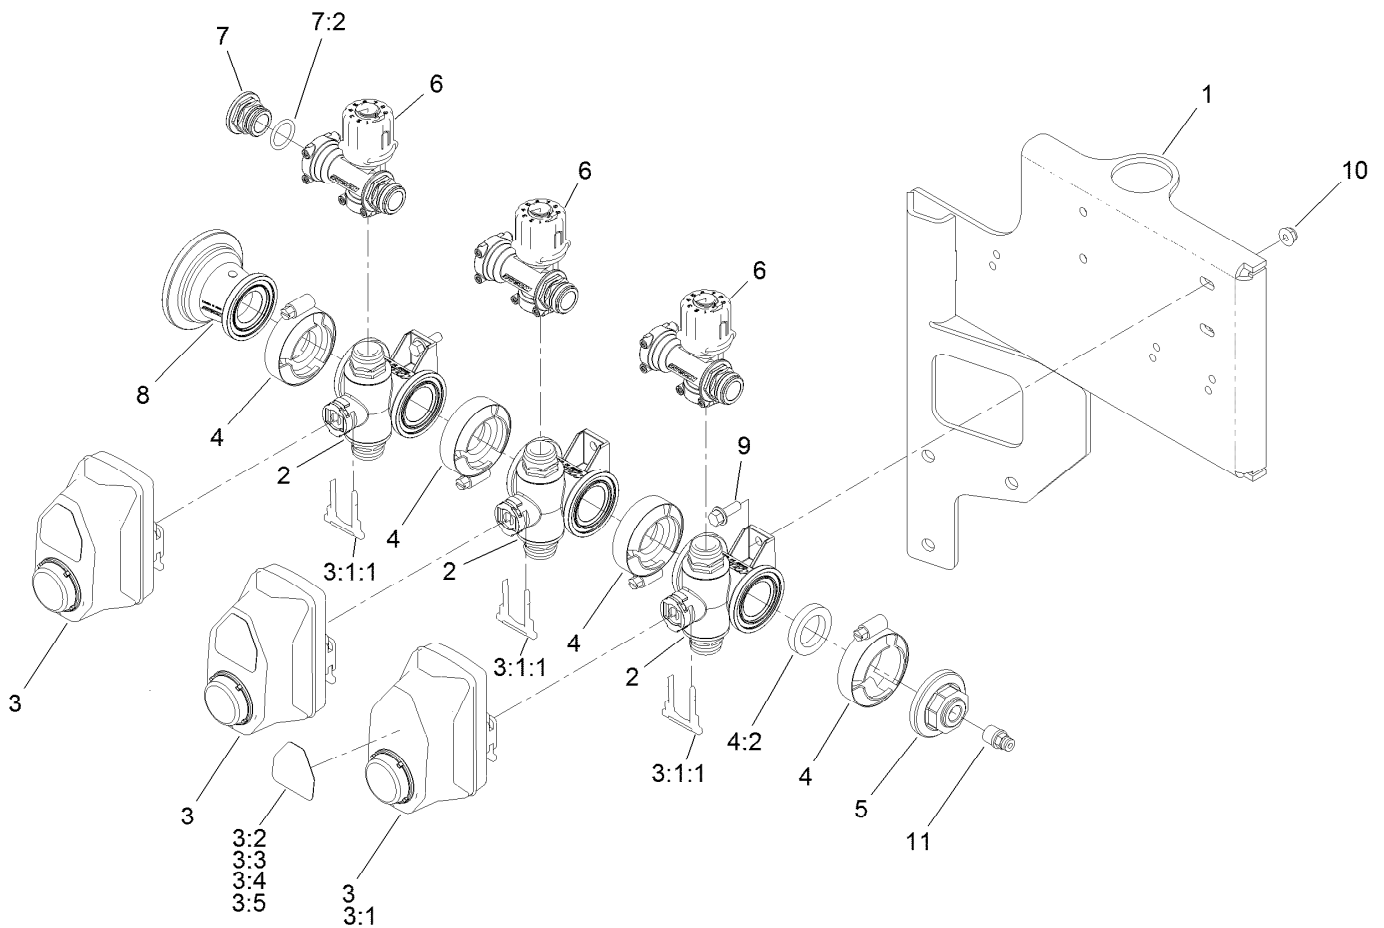

Parts in service assemblies have reference numbers in the form a:b. The a represents the reference number of the entire service assembly and the b represents a sequential number unique to each part within the service assembly.

For example, a wheel assembly might be identified by reference number 6, the tire by 6:1, the valve by 6:2, and the wheel by 6:3. When you order the assembly identified by reference number 6, you receive all parts identified by reference numbers 6:1, 6:2, and 6:3. However, you may also order any part individually. Reference numbers of this type appear in illustration and in parts lists.

● Not illustrated

Section Manifold Valve Assembly

Ref.	Part Number	Qty.	Description	Ref.	Part Number	Qty.	Description
1	131-0258	1	Mount-Valves, Boom	4:2	127-1145	1	Gasket-Flange
2	127-9803	3	On/Off Manifold Valve Kit	5	127-1185	1	Fitting-Cap, Port
3	140-7377	3	Kit-Actuator Pi, On/Off	6	127-9805	3	Bypass Valve ASM
3:1		1	Actuator - On/Off ●	7	127-9810	1	Male Cap Fitting Kit
3:1:1	130-7301	1	Hairpin-Actuator	7:2	127-1187	1	O-Ring, Endcap
3:2	127-6979	1	Decal-Valve, Agitation	8	127-1144	1	Fitting-Adapter
3:3	127-6981	1	Decal-Valve, On/Off	9	3234-4	4	Screw-HHF
3:4	127-6982	1	Decal-Valve, Master Boom	10	104-7201	4	Nut-HF, NI
3:5	127-6976	1	Decal-Valve, Bypass Adjust	11	131-3709	1	Coupler
4	127-9829	4	Clamp/Gasket Kit				