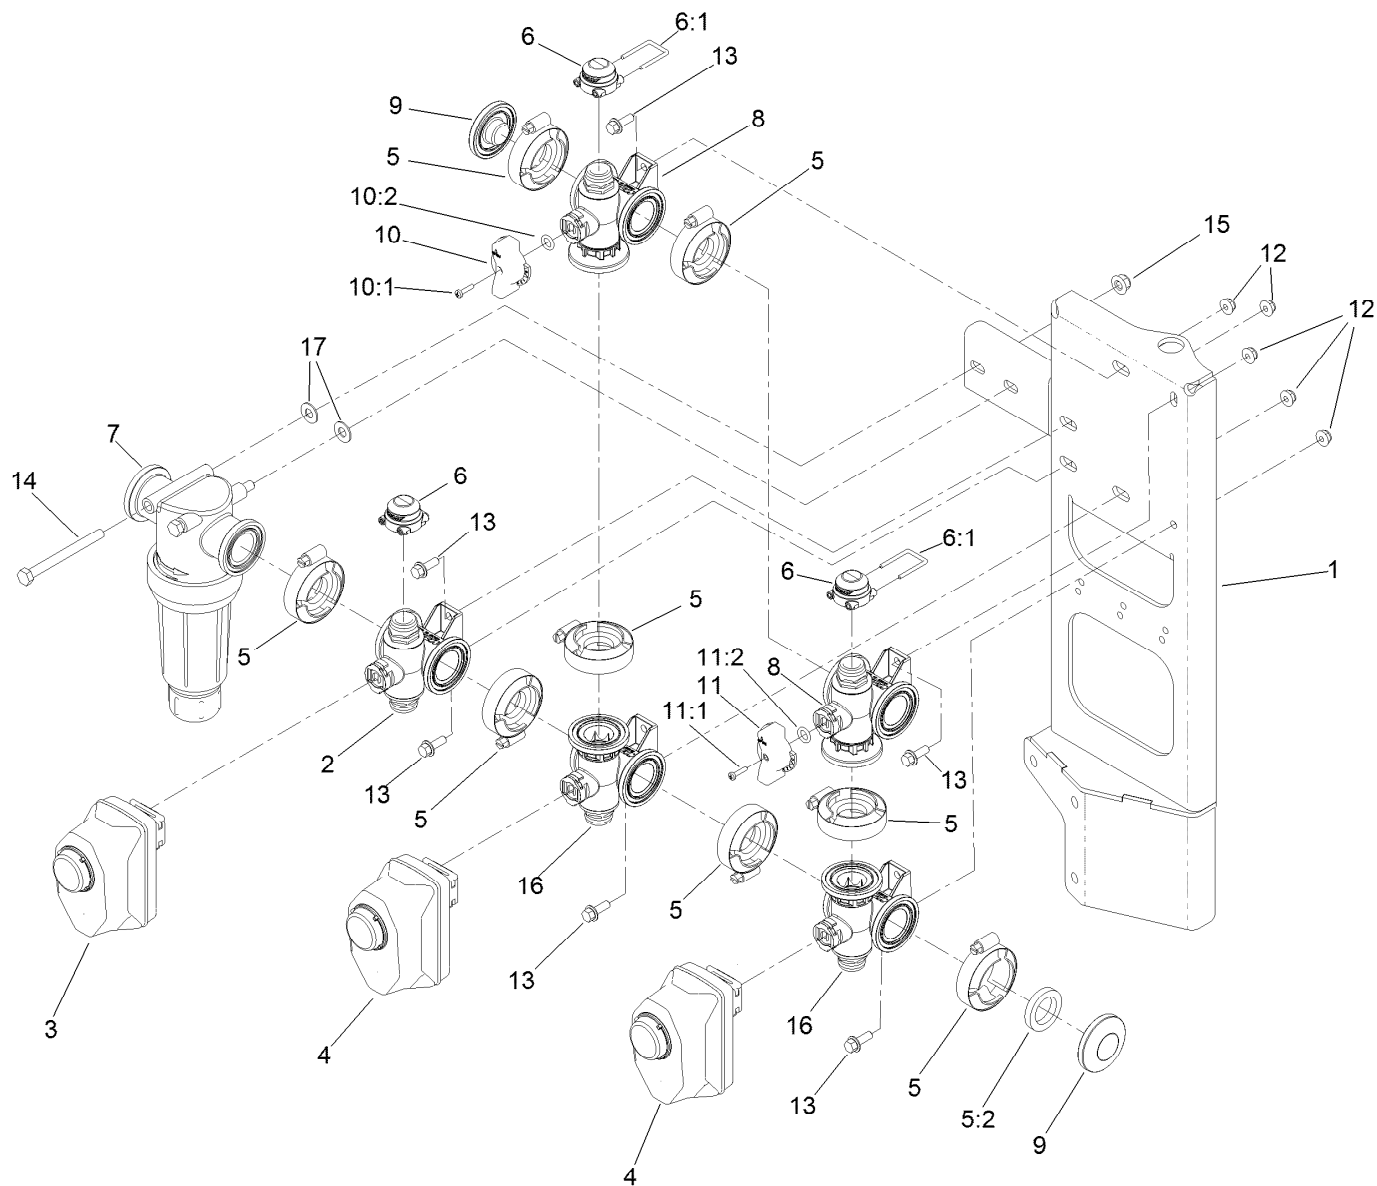

Manifold Assembly

<i>Ref.</i>	<i>Part Number</i>	<i>Qty.</i>	<i>Description</i>	<i>Ref.</i>	<i>Part Number</i>	<i>Qty.</i>	<i>Description</i>
1	137-4292	1	Mount-Valve	10:1	131-0263	1	Screw-Handle
2	127-9804	1	Regulating Valve Body ASM	10:2	127-1197	1	O-Ring-Stem
3	144-6163	1	Kit-Actuator Regulating Pi	11	131-0266	1	Master Regulating Handle Kit
4	140-7377	2	Kit-Actuator Pi, On/Off	11:1	131-0263	1	Screw-Handle
5	127-9829	8	Clamp/Gasket Kit	11:2	127-1197	1	O-Ring-Stem
5:2	127-1145	1	Gasket-Flange	12	104-7201	6	Nut-HF, NI
6	127-9811	3	Fitting-Cap, Female	13	3234-4	6	Screw-HHF
6:1	133-0398	1	Pin-Fork	14	322-22	2	Screw-HH
7	131-3791	1	Filter-Pressure	15	104-8300	2	Nut-HF, NI
8	131-0253	2	Manifold Valve Kit	16	131-7256	2	Manifold Valve Kit
9	127-9815	2	Fitting-Cap	17	107-0279	2	Washer
10	131-0265	1	Agitation Regulating Handle Kit