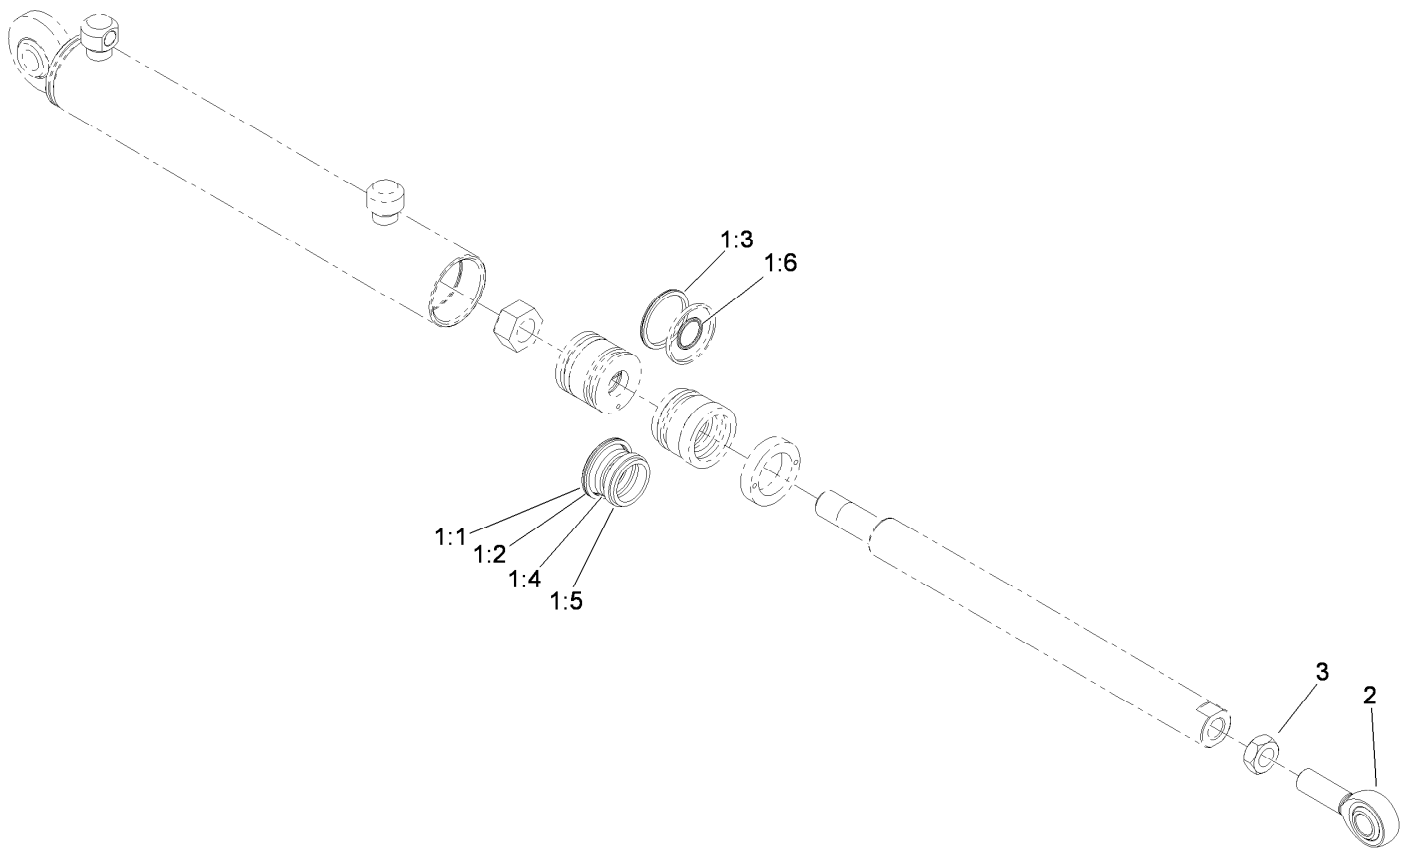

Hydraulic Cylinder Assembly No. 117-0701

<i>Ref.</i>	<i>Part Number</i>	<i>Qty.</i>	<i>Description</i>
1	119-8026	1	Seal Kit ●
1:1		1	O-Ring ■
1:2		1	Ring-Backup ■
1:3		1	Bp Seal ■
1:4		1	Bs Seal ■
1:5		1	Dust Seal ■
1:6		1	O-Ring ■
2	119-8027	1	Rod End
3	3220-6	1	Nut-Jam

● Not illustrated

■ Not serviced separately