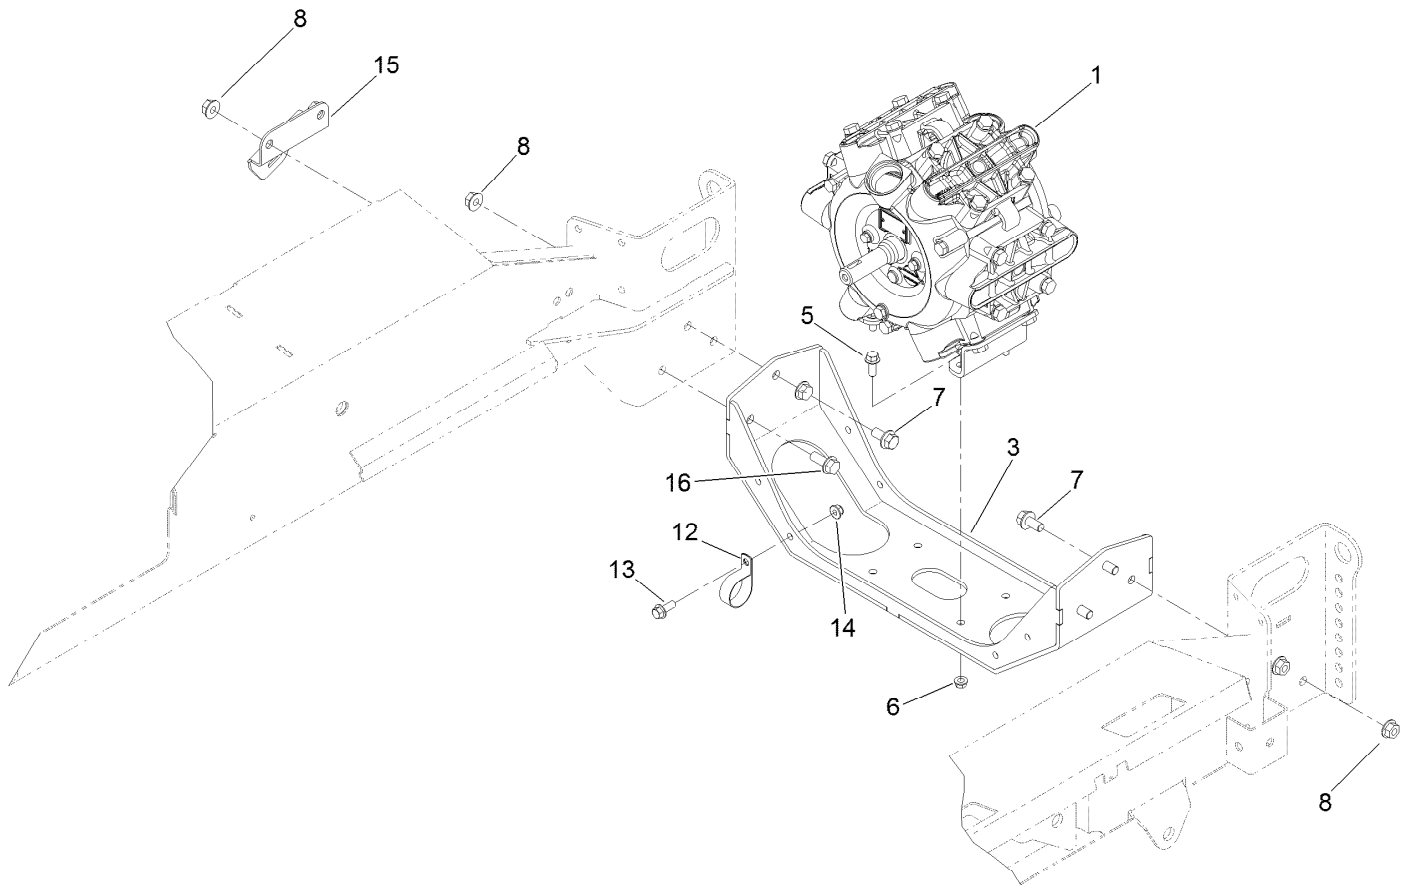

● Not illustrated

Frame, Stand and Boom Mount Assembly (continued)

<i>Ref.</i>	<i>Part Number</i>	<i>Qty.</i>	<i>Description</i>	<i>Ref.</i>	<i>Part Number</i>	<i>Qty.</i>	<i>Description</i>
39	92-1298	4	Pin-Lynch	56	3290-355	4	Pin-Hair
45	322-5	1	Screw-HH	57	117-0546	1	Rod-Bag, Storage
46	3218-2	1	Nut-Hex Jam	58	147-4666	1	Storage Mount, ASM
47	3256-23	2	Washer-Plain	58:1	145-3366-03	1	Bracket-Mount, Storage Bag
48	322-11	2	Screw-HH	58:2	140-7369	3	Magnet
49	95-9648	2	Knob	58:3	3290-55	3	Rivet-Pop
50	3234-7	4	Screw-HHF	59	103-5971	1	Bag-Storage
51	132-7628-03	2	Band-Tank, Eye Wash	99	125-0842-03	2	Stand-Extension, Front ●
52	106-5052	1	Cap-Water, Fresh	99	283-55	4	Pin-Clevis ●
53	132-7706	1	Elbow-90 DEG	99	3290-343	4	Pin-Hair ●
55	100-7011	1	Spigot-90 DEG	99	T0000-3423	2	Jack-Sidewind ●

● Not illustrated

Control Console Assembly

Ref.	Part Number	Qty.	Description	Ref.	Part Number	Qty.	Description
1	131-5795-03	1	Bracket-Console	15	99-7420	3	Plug-Hole
2	131-9618	1	Control-Console	16	131-9605	1	Fitting-Elbow-90
2:2	131-9607-03	1	Plate-Switch	17	100-8674	1	Coupler-Tube
2:3	3290-409	4	Rivet	18	119-5329	1	Plug-Hole
2:4	131-5808	1	Decal-Switch	19	93-6083	4	Screw-HWH
3	122-3374	1	Controller	20	3290-495	1	Pin-Klik
4	120-6310	1	LCD Display ASM	21	120-0834	3	Screw-HSBH
4:1	120-4630	1	Nut-Display	22	104-7201	3	Nut-HF, NI
4:2	120-6311	1	Decal-Display	23	3234-5	2	Screw-HHF
5	120-8546	1	Gauge-Pressure	24	104-8300	5	Nut-HF, NI
6	100-8490	1	Switch-Rocker, On-None-On	25	3256-71	6	Washer-Flat
7	100-1535	1	Switch-Rocker, (On)-Off-(On)	26	322-43	6	Screw-HH
8	125-0899	2	Switch-Rocker	27	130-8294	1	Decal-Console
9	125-7996	1	Switch-Pb, Momentary	28	125-4052	1	Decal-Console, Upper
11	109-8054	2	Bushing-Flange	29	125-4054	1	Pin
12	125-4021-0P	1	Bracket - Pivot, Console [prime	30	3234-17	3	Screw-HHF
13	125-4020-03	1	Panel-Control	32	125-8139	1	Decal-Master Boom Switch
14	95-9648	1	Knob	33	95-8999	3	Switch-Rocker, On-None-On
				34	1-323142	1	Nut-Push