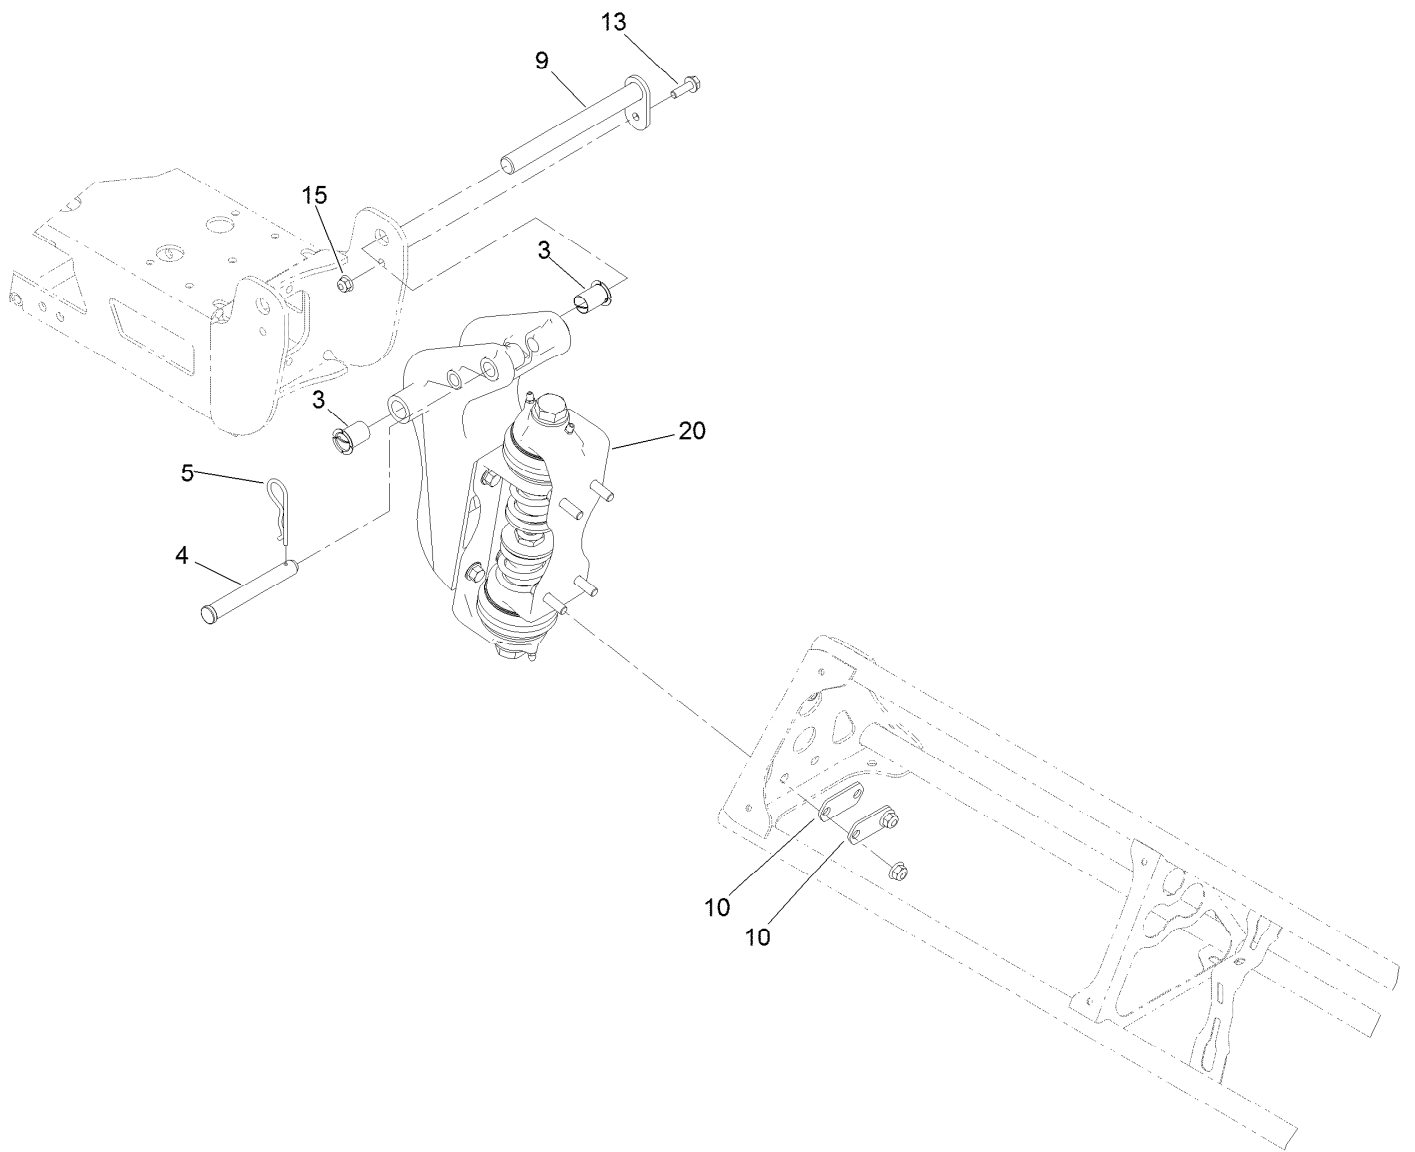

Boom Mounting Assembly

Ref.	Part Number	Qty.	Description
3	100-8541	4	Bushing-A Arm
4	108-3436	2	Pin-Clevis
5	3290-468	2	Pin-Cotter
9	108-3419	2	Pivot Pin ASM
10	108-3605	8	Plate-Backing
13	108-3748	2	Screw-HHF
15	104-8300	2	Nut-HF, NI
20		2	Pivot Bracket Assembly ●

● Not serviced separately