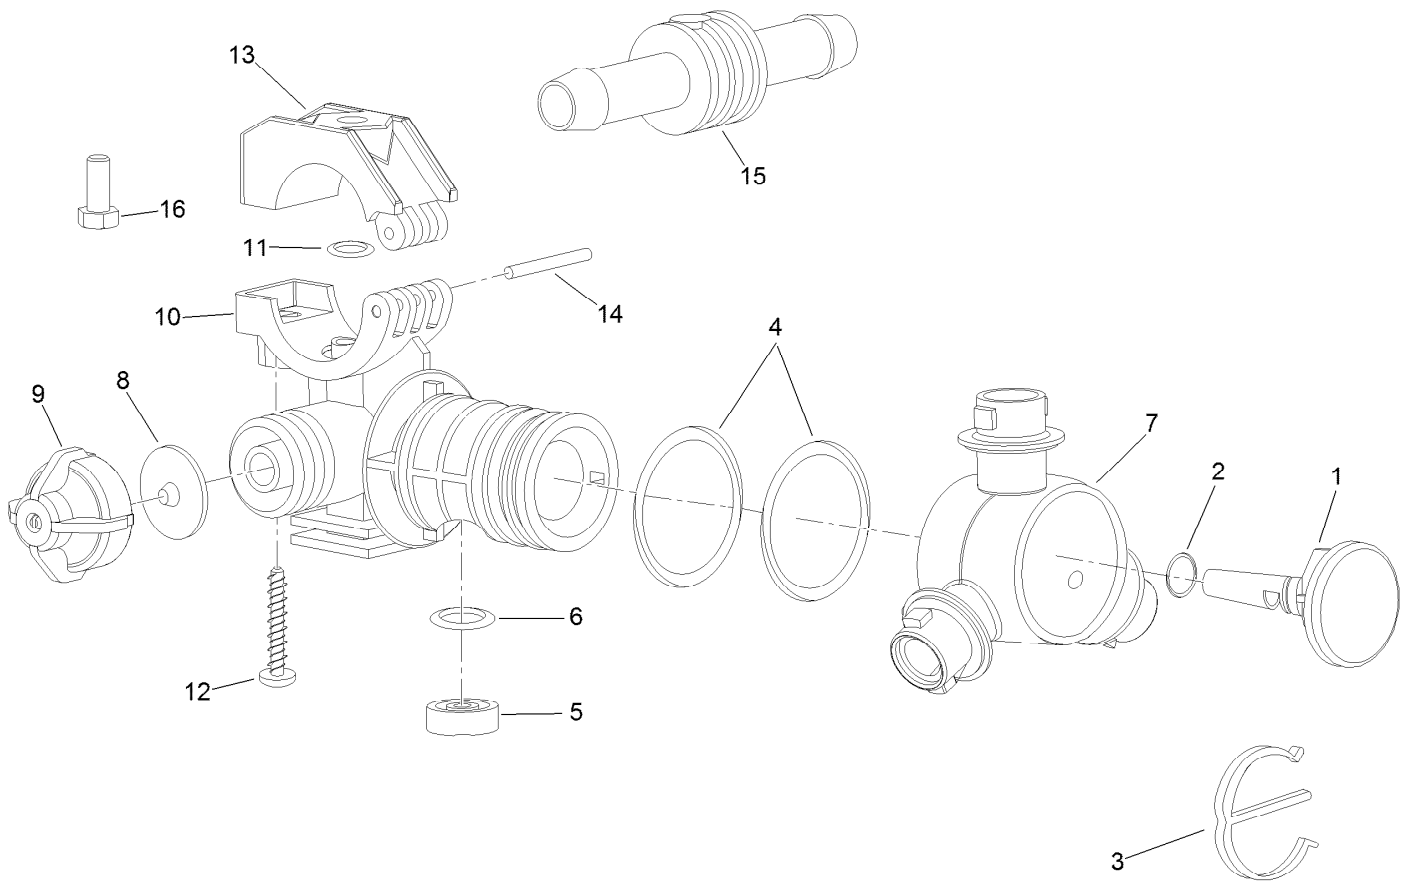

Double Turret Body Assembly No. 108-3727

Ref.	Part Number	Qty.	Description
1	95-9200	1	Plug
2	95-9198	1	O-Ring
3	95-9197	1	E-Clip
4	95-9199	2	O-Ring
5	108-3264	1	Seal-Viton
6	108-3265	1	O-Ring-Viton
7	95-9196	1	Turret
8	41003	1	Diaphragm

Ref.	Part Number	Qty.	Description
9	95-9193	1	Cap-Diaphragm
10	95-9192	1	Body-Split Eyelet
11	95-9191	1	O-Ring
12	99-0811	1	Screw-Clamp
13	99-0812	1	Clamp-Upper
14	99-0814	1	Pin-Pivot
15	95-9202	1	Shank-Hose
16	322-3	1	Screw-HH