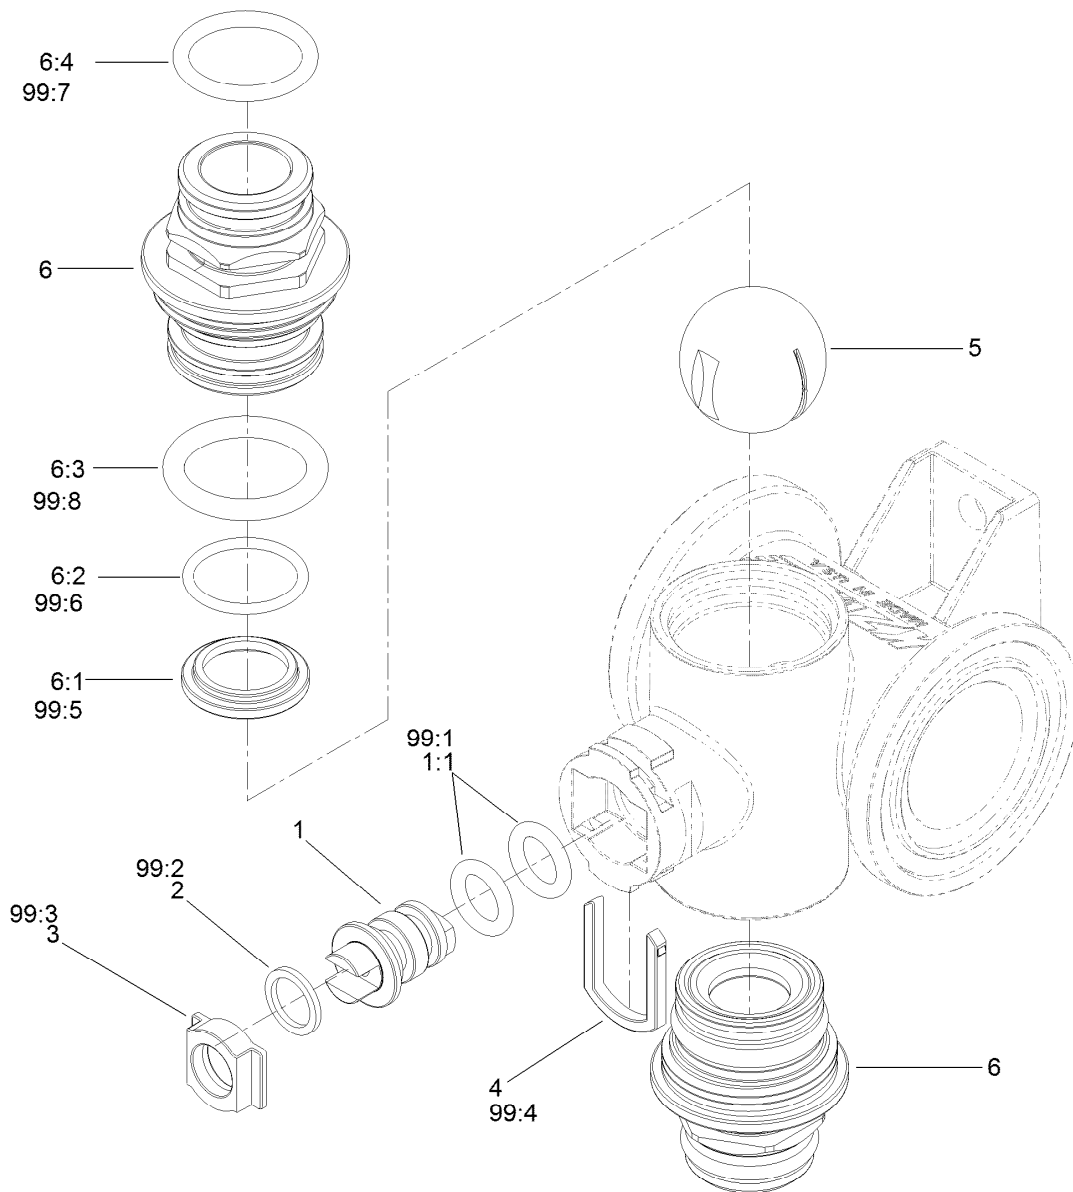

Spray Valve Assembly

Ref.	Part Number	Qty.	Description	Ref.	Part Number	Qty.	Description
1	131-3704	1	Bracket-Fitting, Tee	23	32144-32	2	Screw
2		1	Manifold ASM - Agitation, Mpwm ●	25	100-8635	12	Fork
5	147-4730	1	Flow Meter ASM	26	3290-379	2	Tie-Cable
5:1	147-4733	1	Sensor - Flow Meter, Fm270PIf	27	3234-42	6	Screw-HHF
6	117-7996	1	Fork	28	104-8301	6	Nut-HF, NI
7		1	Manifold ASM-Section Valve, Mpwm ●	30	131-9636	1	Trim-Manifold, Agitation
9	104-9090	2	Gasket	31	AU112950	3	Protector-Hose
10	104-9089	2	Clamp-Screw, Worm	32	3290-378	6	Tie-Cable
11	100-6704	3	Tee	33	132-4325-03	1	Mount-Bracket, Agitation
12	117-7874	1	Relief Valve ASM	34	132-4302	1	Mount-Valve
13	106-4947	2	Connector	35	131-0249	1	On/Off 2-Way Valve Kit
13:1	100-8637	2	O-Ring	36	131-0264	1	Agitation Throttling Handle Kit
18	133-2881	1	Fitting	36:1	131-0263	1	Screw-Handle
19	133-2883	1	Fitting	37	33113-012	4	Screw-HH
21	3234-47	2	Screw-HHF	38	127-9829	2	Clamp/Gasket Kit
22	3256-61	2	Washer-Flat	38:2	127-1145	1	Gasket-Flange
				39	133-2882	1	O-Ring
				40	133-2884	1	O-Ring

● Not serviced separately

Manifold Assembly

<i>Ref.</i>	<i>Part Number</i>	<i>Qty.</i>	<i>Description</i>	<i>Ref.</i>	<i>Part Number</i>	<i>Qty.</i>	<i>Description</i>
1	137-4292	1	Mount-Valve	10:1	131-0263	1	Screw-Handle
2	127-9804	1	Regulating Valve Body ASM	10:2	127-1197	1	O-Ring-Stem
3	144-6163	1	Kit-Actuator Regulating Pi	11	131-0266	1	Master Regulating Handle Kit
4	140-7377	2	Kit-Actuator Pi, On/Off	11:1	131-0263	1	Screw-Handle
5	127-9829	8	Clamp/Gasket Kit	11:2	127-1197	1	O-Ring-Stem
5:2	127-1145	1	Gasket-Flange	12	104-7201	6	Nut-HF, NI
6	127-9811	3	Fitting-Cap, Female	13	3234-4	6	Screw-HHF
6:1	133-0398	1	Pin-Fork	14	322-22	2	Screw-HH
7	131-3791	1	Filter-Pressure	15	104-8300	2	Nut-HF, NI
8	131-0253	2	Manifold Valve Kit	16	131-7256	2	Manifold Valve Kit
9	127-9815	2	Fitting-Cap	17	107-0279	2	Washer
10	131-0265	1	Agitation Regulating Handle Kit				