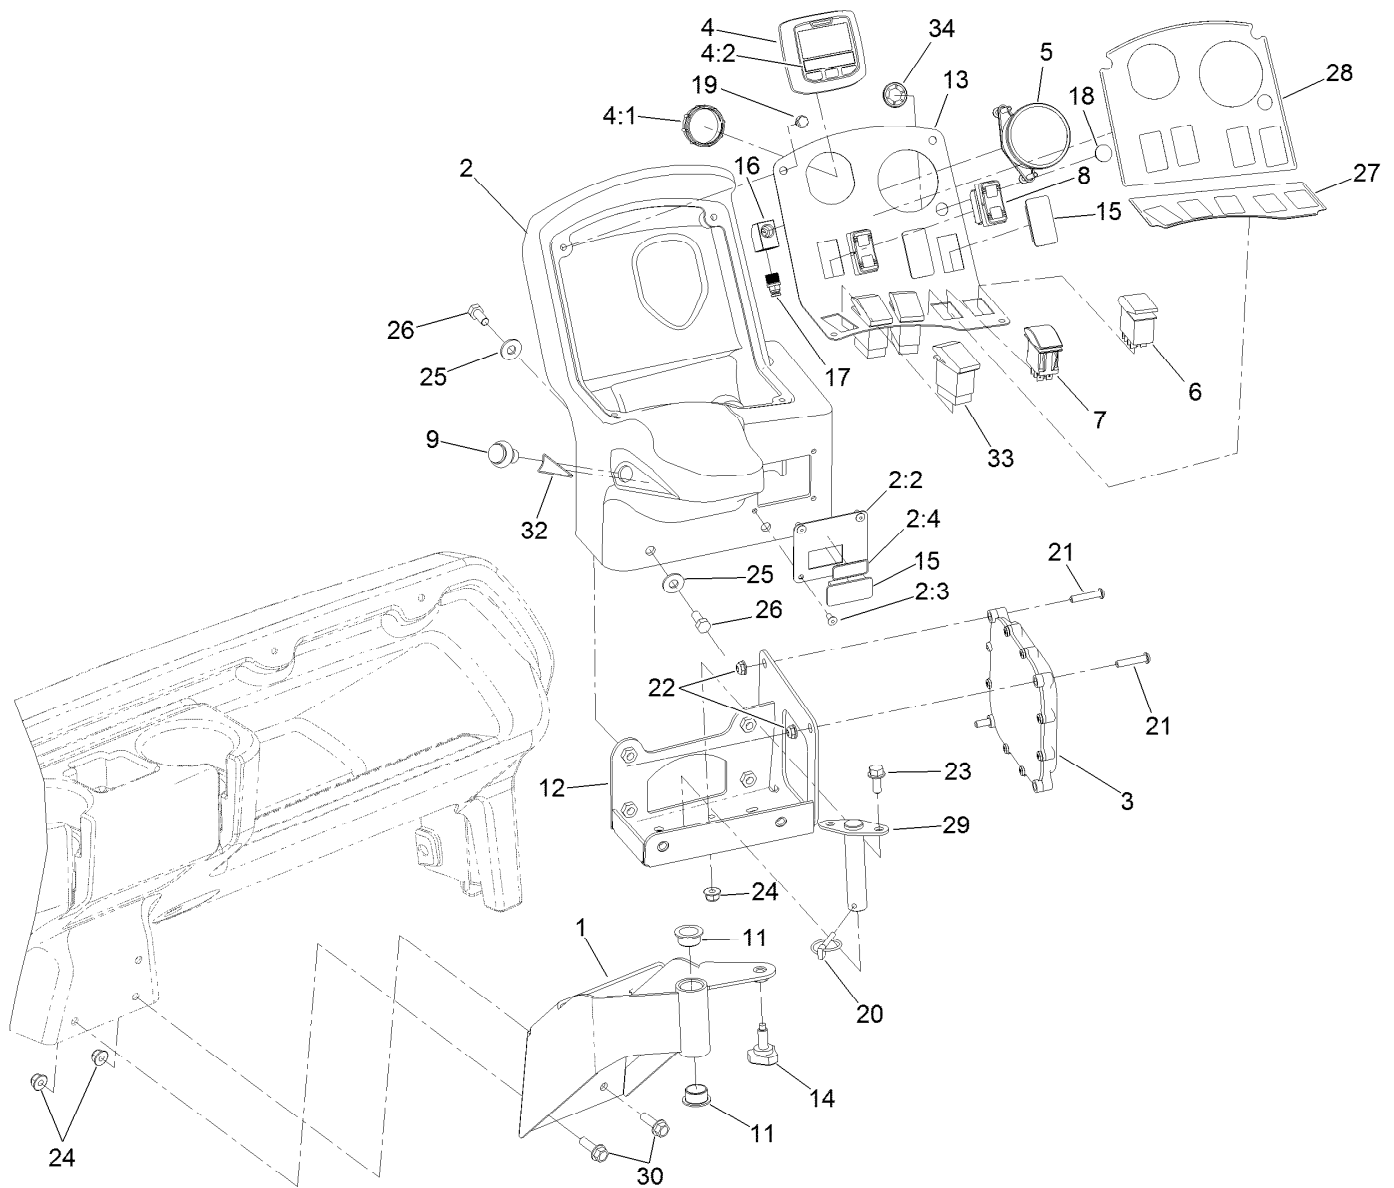

Control Console Assembly

Ref.	Part Number	Qty.	Description	Ref.	Part Number	Qty.	Description
1	131-5795-03	1	Bracket-Console	15	99-7420	3	Plug-Hole
2	131-9618	1	Control-Console	16	131-9605	1	Fitting-Elbow-90
2:2	131-9607-03	1	Plate-Switch	17	100-8674	1	Coupler-Tube
2:3	3290-409	4	Rivet	18	119-5329	1	Plug-Hole
2:4	131-5808	1	Decal-Switch	19	93-6083	4	Screw-HWH
3	122-3374	1	Controller	20	3290-495	1	Pin-Klik
4	120-6310	1	LCD Display ASM	21	120-0834	3	Screw-HSBH
4:1	120-4630	1	Nut-Display	22	104-7201	3	Nut-HF, NI
4:2	120-6311	1	Decal-Display	23	3234-5	2	Screw-HHF
5	120-8546	1	Gauge-Pressure	24	104-8300	5	Nut-HF, NI
6	100-8490	1	Switch-Rocker, On-None-On	25	3256-71	6	Washer-Flat
7	100-1535	1	Switch-Rocker, (On)-Off-(On)	26	322-43	6	Screw-HH
8	125-0899	2	Switch-Rocker	27	130-8294	1	Decal-Console
9	125-7996	1	Switch-Pb, Momentary	28	125-4052	1	Decal-Console, Upper
11	109-8054	2	Bushing-Flange	29	125-4054	1	Pin
12	125-4021-0P	1	Bracket - Pivot, Console [prime	30	3234-17	3	Screw-HHF
13	125-4020-03	1	Panel-Control	32	125-8139	1	Decal-Master Boom Switch
14	95-9648	1	Knob	33	95-8999	3	Switch-Rocker, On-None-On
				34	1-323142	1	Nut-Push