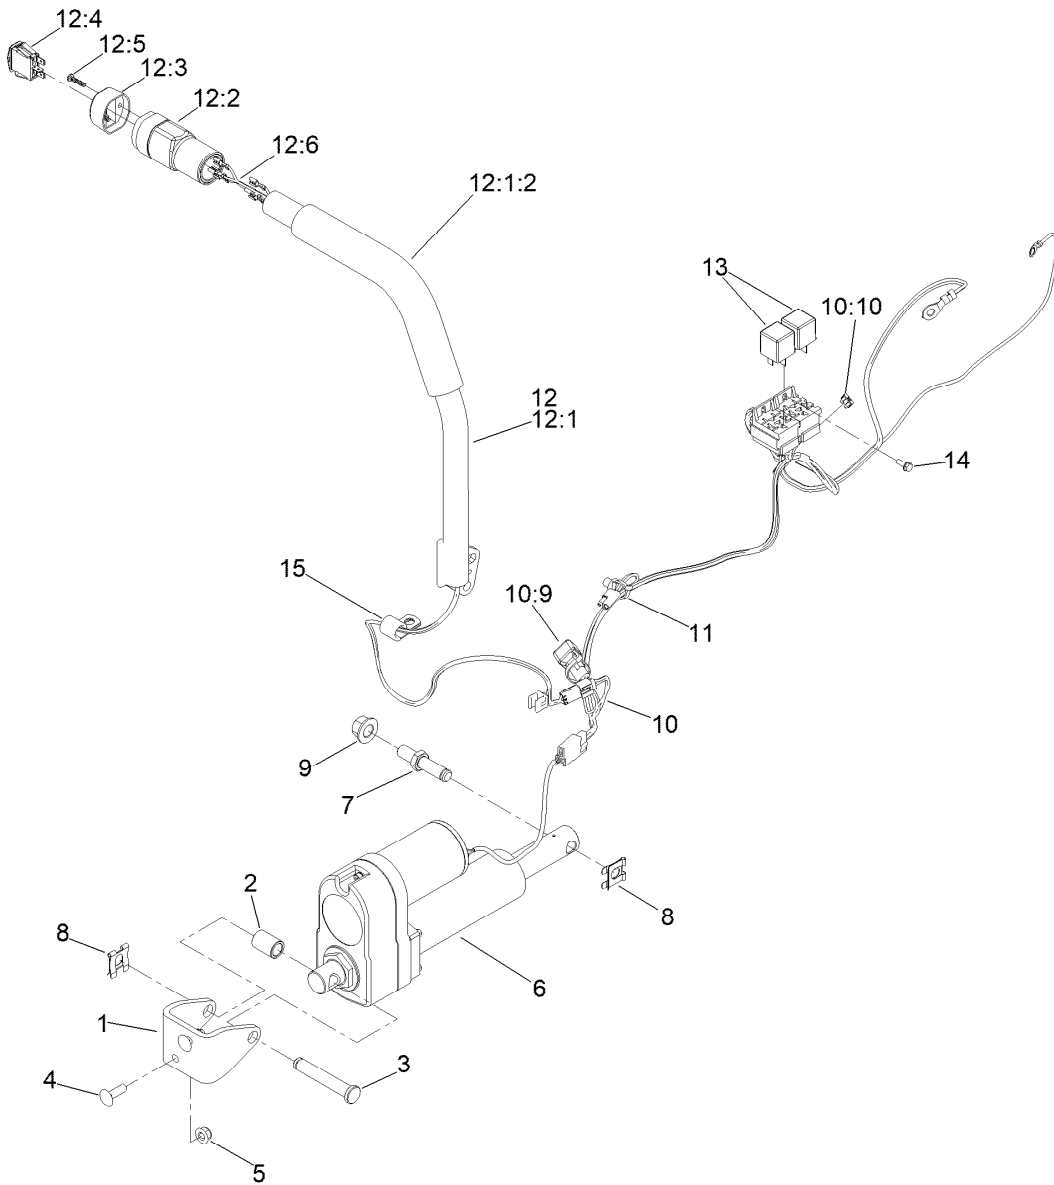

Count on it.

Parts Catalog

Electric Deck Lift Kit

Serial Number 413000000 and After Z Master[®] 2000 or Serial Number 412200557 and After Z Master[®] 4000 Series Riding Mower

Model No. 147-7867

Electric Deck Lift Kit Assembly No. 147-7867

Ref.	Part Number	Qty.	Description	Ref.	Part Number	Qty.	Description
1	147-0271-01	1	CYL Mount Plate	11	32180-030	1	Clip-Tie
2	127-6751	1	Spacer-Aluminum	12	147-4991	1	Handle ASM-LH
3	126-9181	1	Pin-Clevis	12:1		1	Handle ASM-LH ●
4	3230-22	2	Screw-CARR	12:1:2	109-5668	1	Grip-Lever, Control
5	104-8300	2	Nut-HF, NI	12:2	125-2662	1	Case ASM
6	147-7868	1	Actuator-Linear	12:3	121-3399	1	Cap-Switch
7	139-8135	1	Pin-Pivot, Actuator	12:4	140-1228	1	Switch, Spdt (On)-Off-(On)
8	138-8491	2	Clip-Pin	12:5	94-4496	2	Screw-PPH
9	99-5107	1	Nut-Lock	12:6	144-0354	1	Harness-Wire, Handle
10	140-1200	1	Harness-Wire, Deck Lift	13	1-643275	2	Relay
10:9	103-3895	1	Diode	14	32144-1	1	Screw-Taptite
10:10	109101	1	Fuse-Blade, 20 Amp	15	94-6819	1	R-Clamp