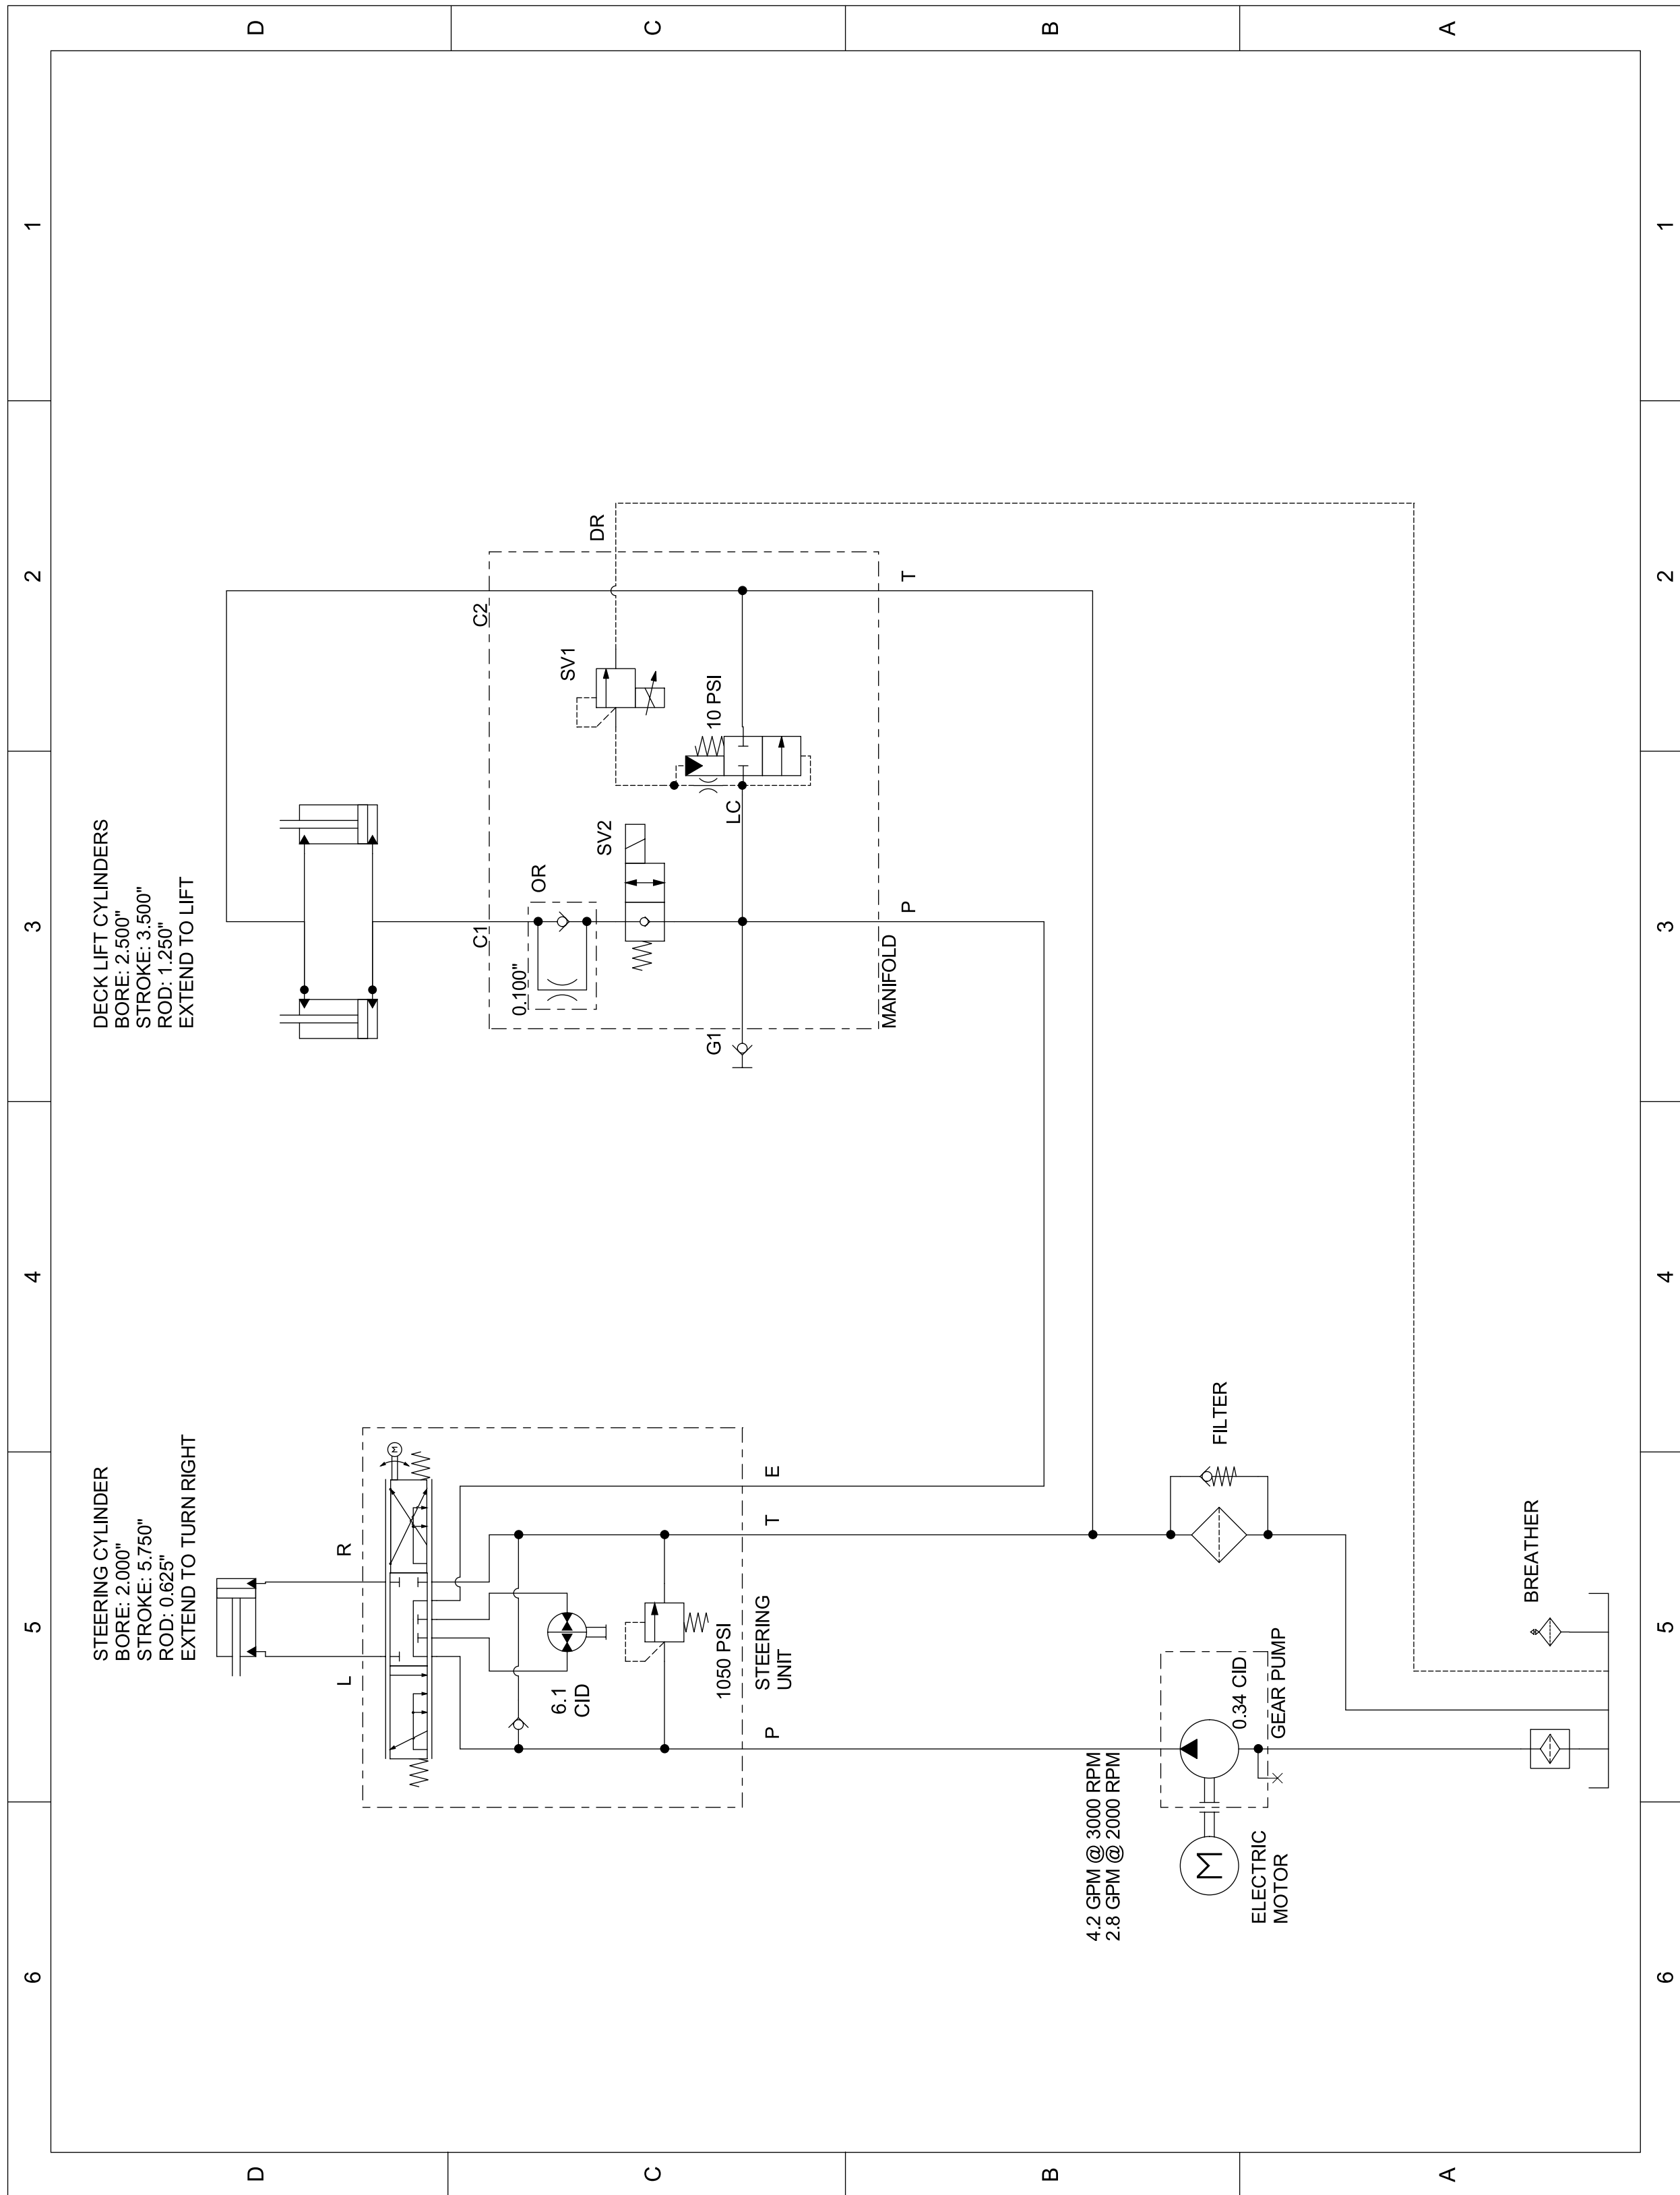

Groundmaster® e3200 2-Wheel Drive Traction Unit

Model No. 31800—Serial No. 400000000 and Up

Hydraulic Schematic

31800
145-1006 Rev A
1 of 1

g468988