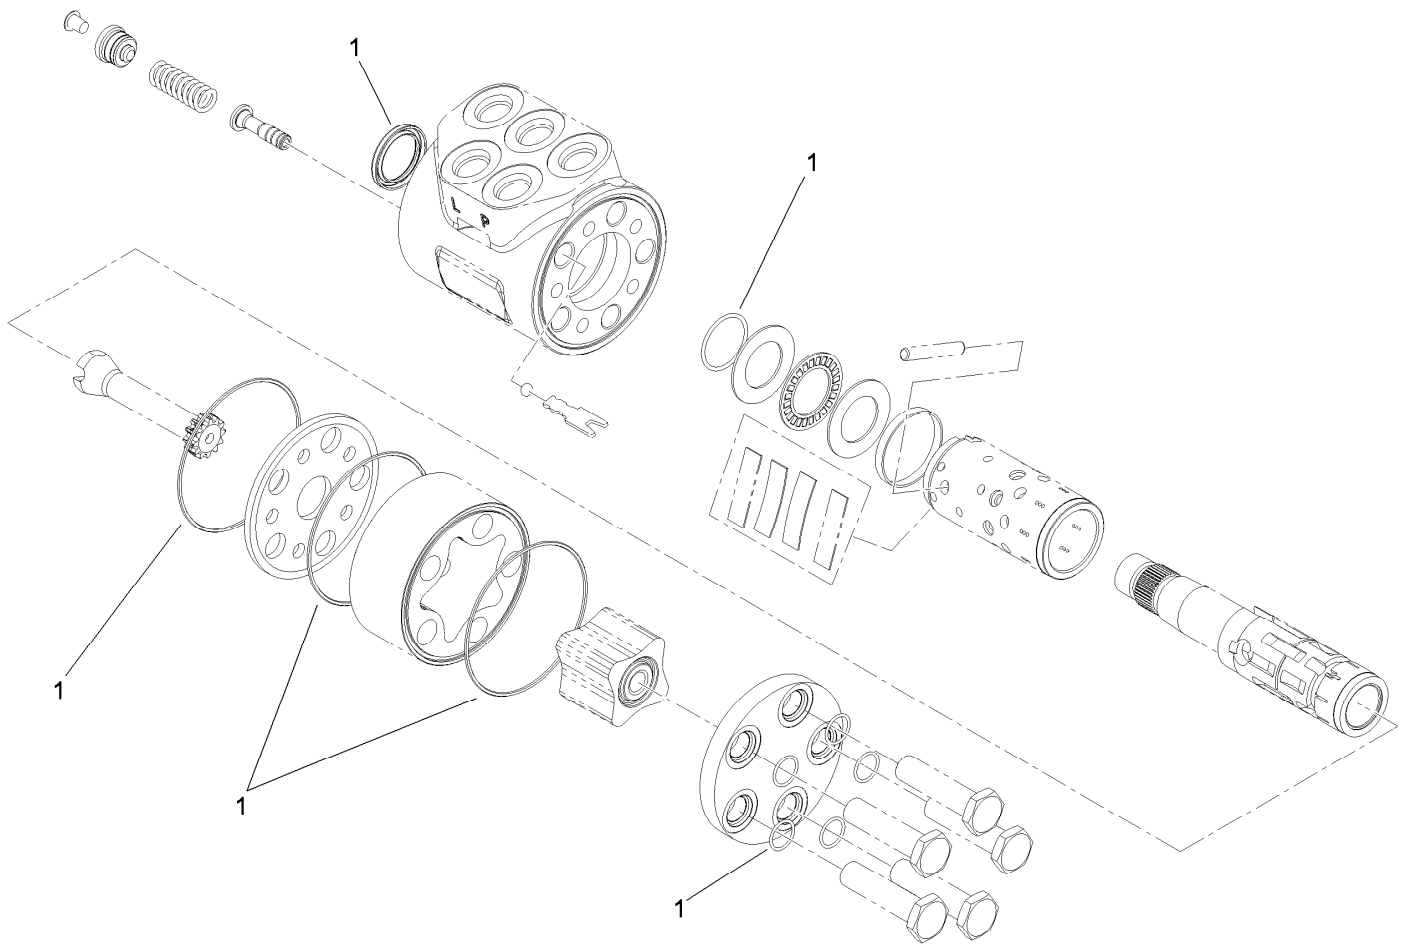

Steering Valve Assembly No. 114-4672

<i>Ref.</i>	<i>Part Number</i>	<i>Qty.</i>	<i>Description</i>
1	106-6716	1	Seal Kit