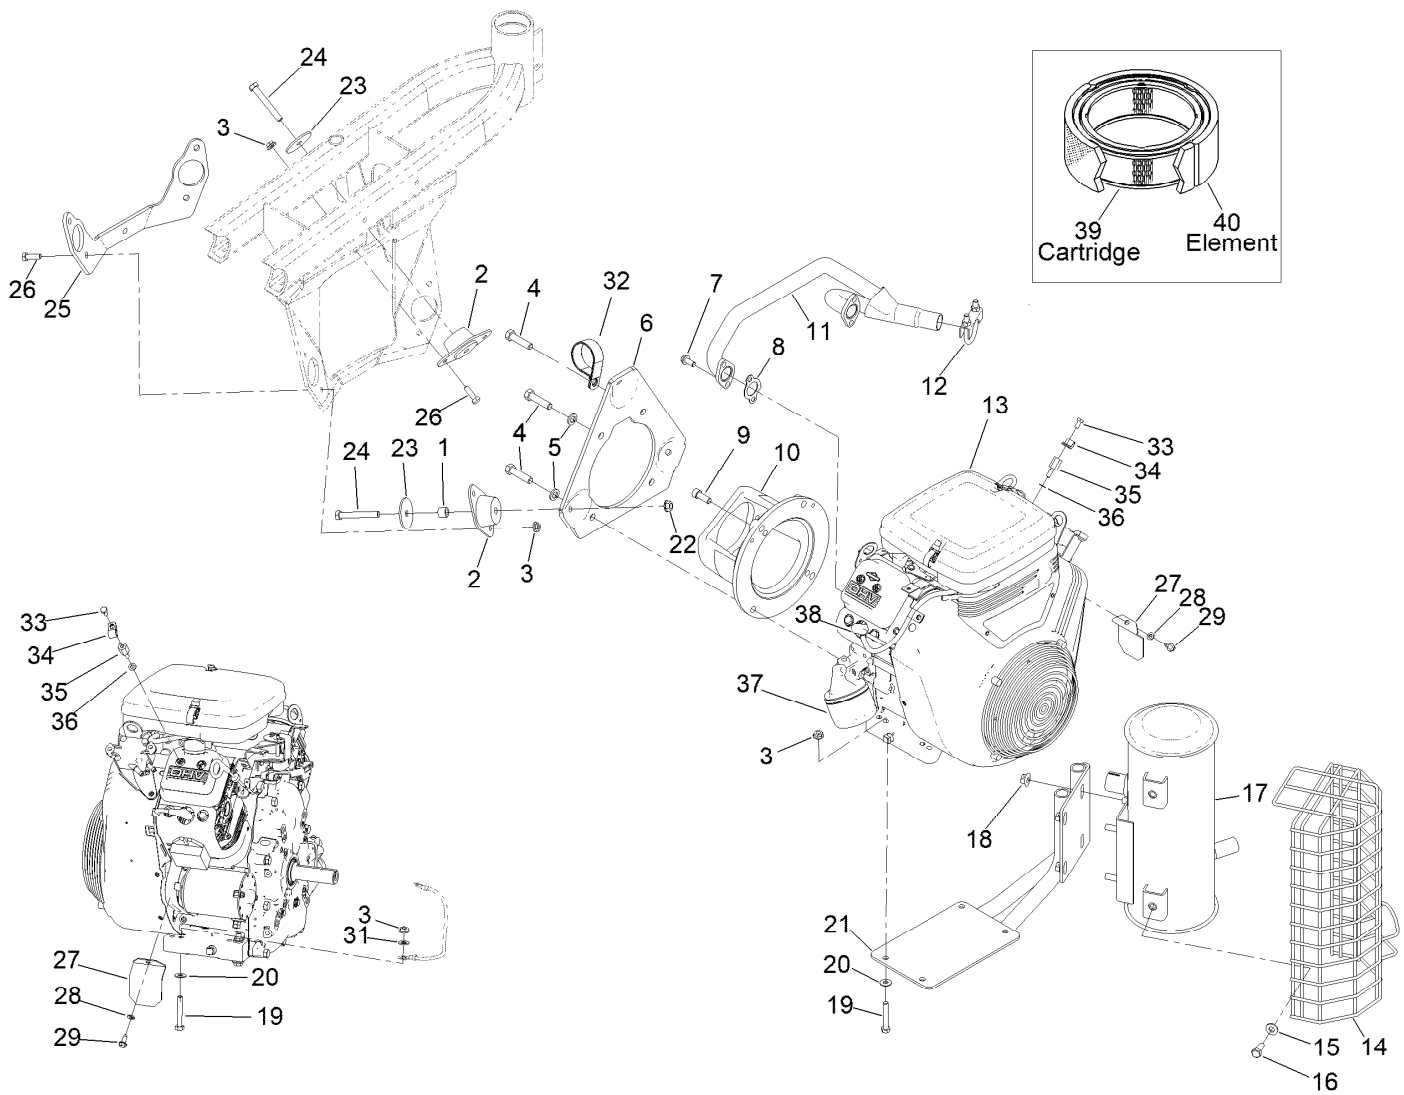

Engine Installation Assembly

Ref.	Part Number	Qty.	Description	Ref.	Part Number	Qty.	Description
1	93-9847	2	Spacer	18	32128-19	4	Nut-HF Lock, Large Flg
2	125-5244	3	Mount-Engine	19	322-10	4	Screw-HH
3	32128-20	10	Nut-HF	20	87-8640	4	Washer-Flat
4	324-7	4	Screw-HH	21	127-6130-03	1	Mount-Muffler
5	3253-6	3	Washer-Lock	22	3290-357	3	Nut-HSF
6	85-8120-0P	1	Engine Mount Plate *b	23	83-1040	3	Washer-Flat
7	94-5300	4	Screw-HHF	24	323-13	3	Screw-HH
8	94-3449	2	Gasket-Manifold, Exhaust	25	121-9539-01	1	Support-Engine
9	3274-7	2	Screw-HSH	26	322-5	6	Screw-HH
10	83-1060-0P	1	Pump Mount - Mach. *b	27	83-2310	1	Shield-Regulator
11	119-4128	1	Manifold-Exhaust	28	3253-3	1	Washer-Lock
12	2112-11	1	Clamp-Muffler	29	32144-10	1	Screw-HWH
13	139-6524	1	Engine-Briggs Stratton, Vanguard ●	31	3256-23	1	Washer-Plain
14	112-0291	1	Shield-Muffler	32	114-9566	1	Clamp-R
15	100-4852	4	Washer-Hardened	33	33113-012	1	Screw-HH
16	323-5	4	Screw-HH	34	2412-94	1	Clamp
17	110-4001	1	Muffler	35	106-4616	1	Screw-Spacer
				36	127-2229	1	Washer-Fiber

● Obtain parts from www.briggsandstratton.com