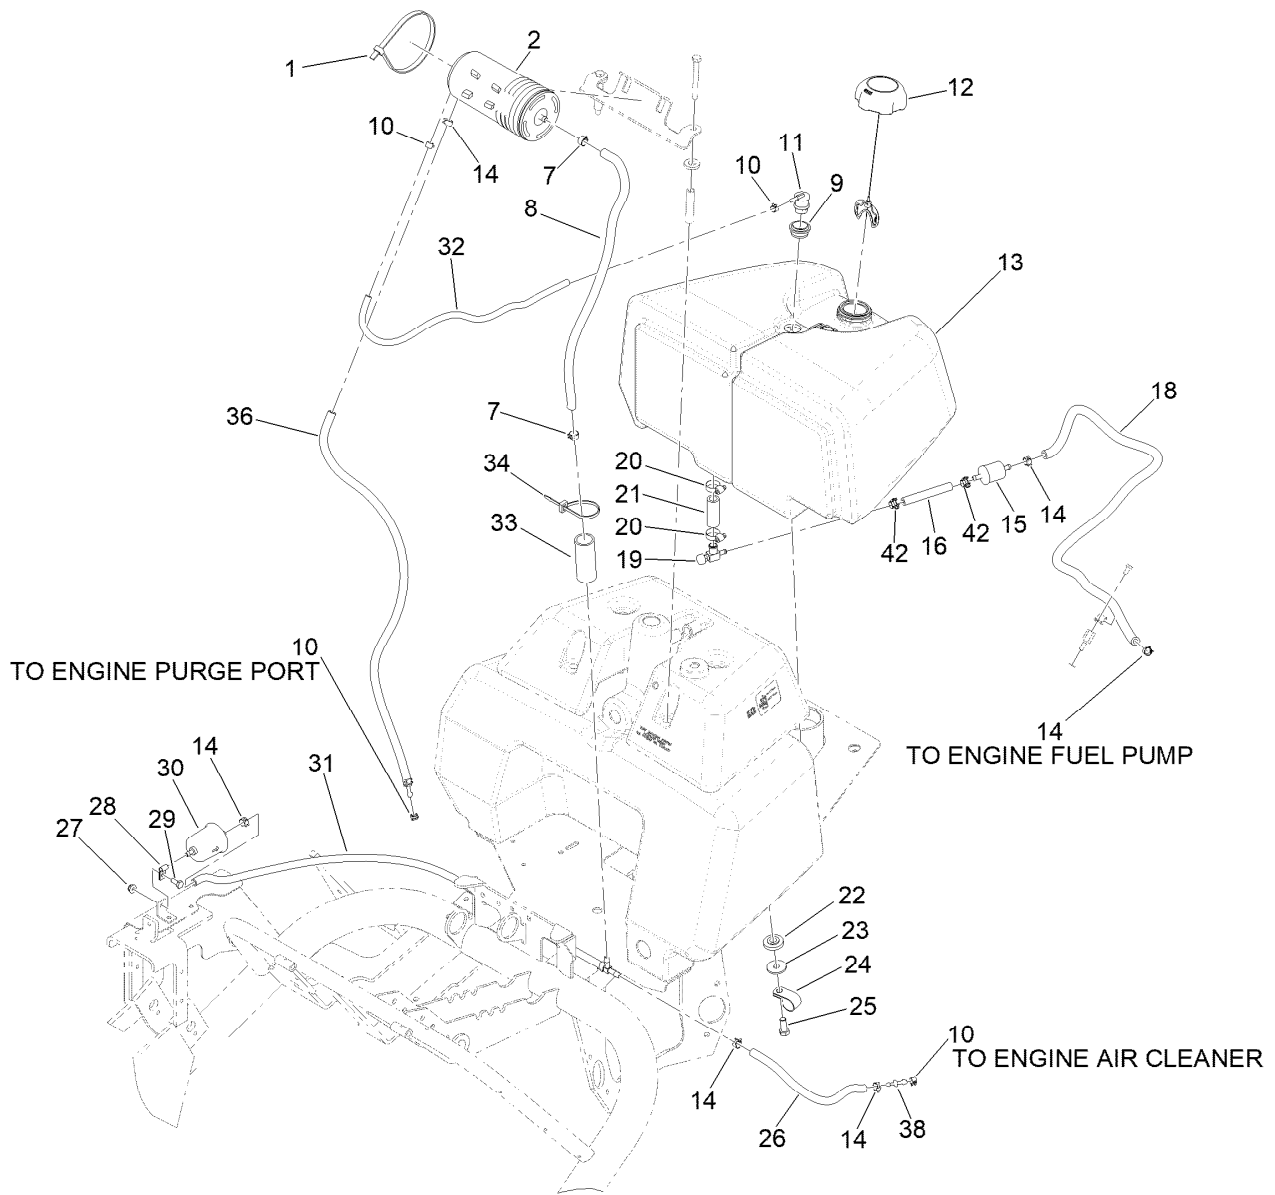

Fuel Tank Assembly

Ref.	Part Number	Qty.	Description	Ref.	Part Number	Qty.	Description
1	103-2446	2	Tie-Cable	22	240-11	4	Bushing-Flange
2	117-1221	1	Canister-Carbon, 800Cc	23	63-8410	4	Washer
7	92-2379	2	Clamp-Hose	24	2412-41	3	Clamp-R
8	114-4028	1	Hose-Fuel	25	323-6	4	Screw-HH
9	114-0284	1	Grommet	26	109-0296	1	Hose-Fuel
10	2412-80	4	Clamp-Hose	27	104-7201	1	Nut-HF, NI
11	119-3547	1	Valve-Vent, Fuel	28	2412-72	1	Clip-Closed, Insulated
12	137-4127	1	Cap-Fuel	29	321-3	1	Screw-HH
13	115-5387	1	Tank-Fuel	30	121-2583	1	Filter-Fuel, Inline
14	2412-98	6	Clamp-Hose	31	121-2584	1	Hose ASM
15	94-2690	1	Filter-Fuel	32	119-8149	1	Hose-Fuel
16	109-0660	1	Hose-Fuel	33	121-2586	1	Tubing-Convolved, Slit
18	109-0275	1	Hose-Fuel	34	3290-378	2	Tie-Cable
19	83-1390	1	Valve-Shut-Off, Fuel	36	121-2585	1	Hose ASM
20	2412-36	2	Clamp-Hose	38	121-2573	1	Fitting-Straight
21	106-1128	1	Hose-Fuel	42	145-4564	2	Clamp-Band, Screw