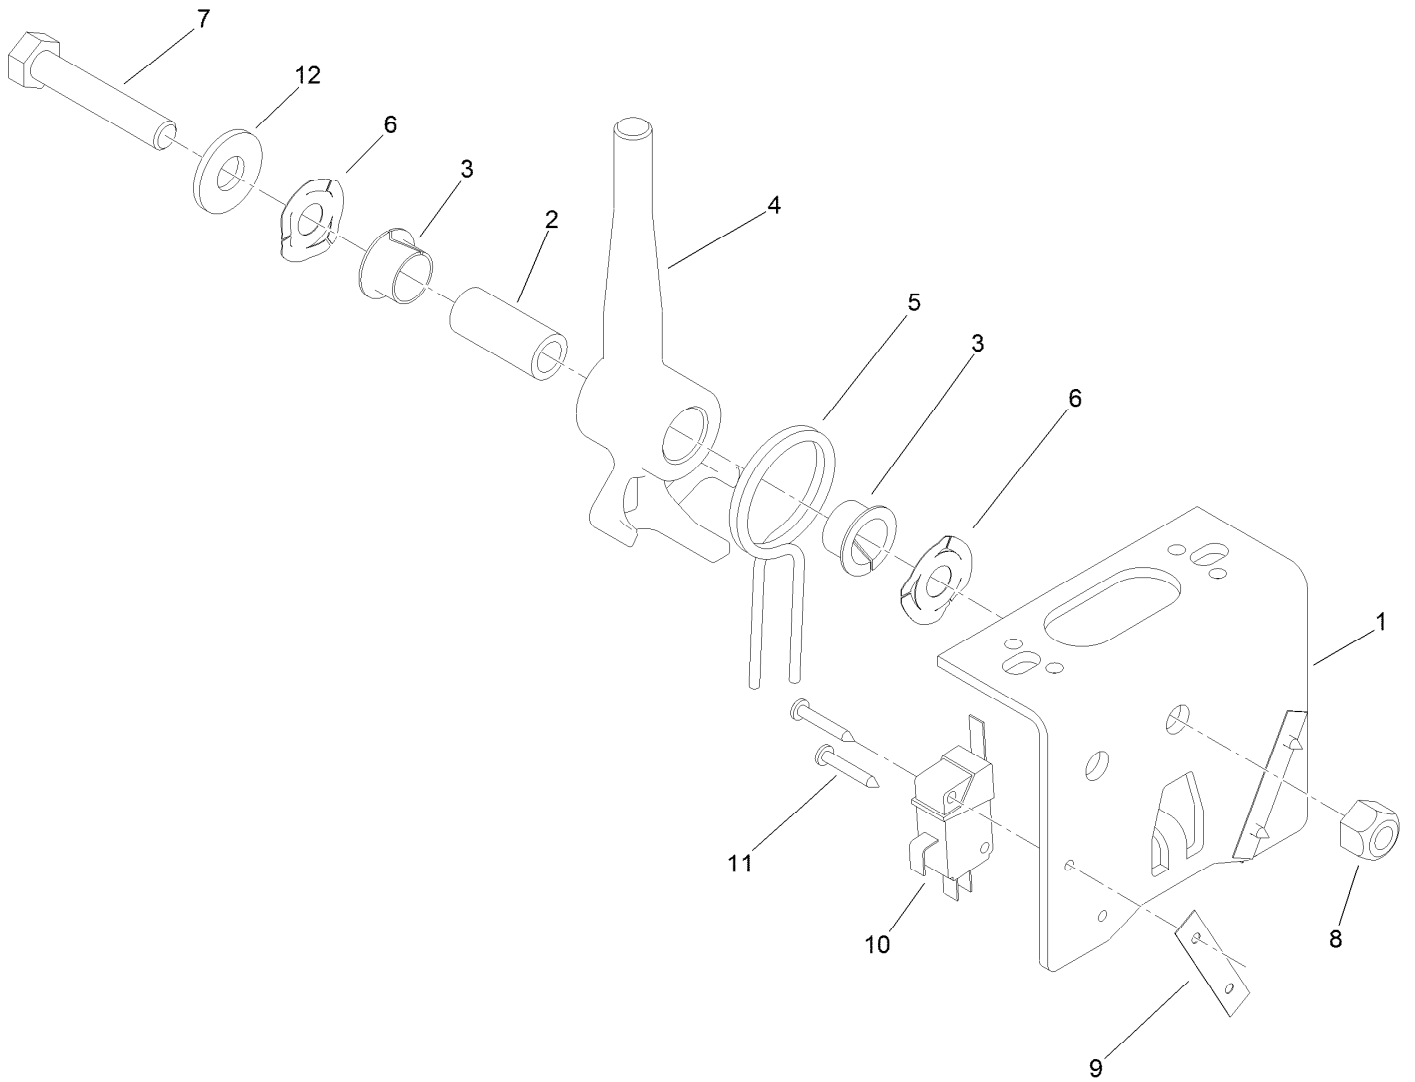

Joystick Bracket Assembly No. 120-5280

<i>Ref.</i>	<i>Part Number</i>	<i>Qty.</i>	<i>Description</i>
1	115-5357-03	1	Bracket-Joystick
2	106-4192	1	Spacer
3	93-5547	2	Bushing-Nylon
4	119-3540	1	Hub-Pivot, Joystick
5	105-8289	1	Spring-Torsion
6	106-4193	2	Washer-Finger, Spring
7	322-9	1	Screw-HH
8	3296-29	1	Nut-Lock, NI
9	3290-354	2	Nut-Speed
10	108-6496	2	Switch (W/Boot)
11	95-3003	4	Screw-PPHTF
12	3256-3	1	Washer-Flat