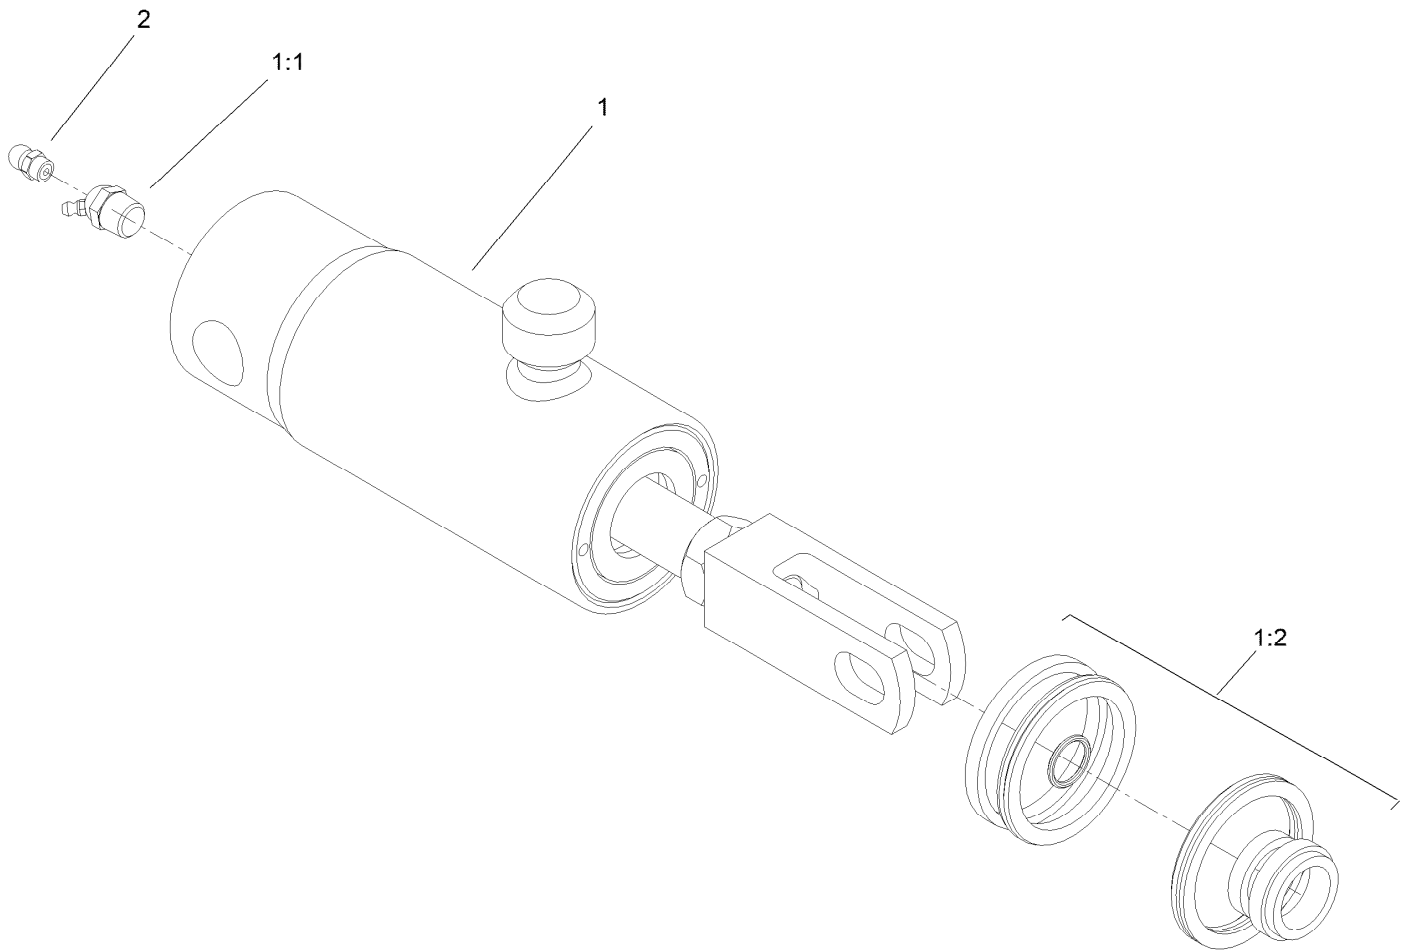

Hydraulic Cylinder Service Kit Assembly No. 145-4593

<i>Ref.</i>	<i>Part Number</i>	<i>Qty.</i>	<i>Description</i>
1		1	HYD Cylinder ASM ●
1:1	302-61	1	Fitting-Grease
1:2	132-9515	1	Seal Kit
2	302-58	1	Fitting-Straight

● Not serviced separately