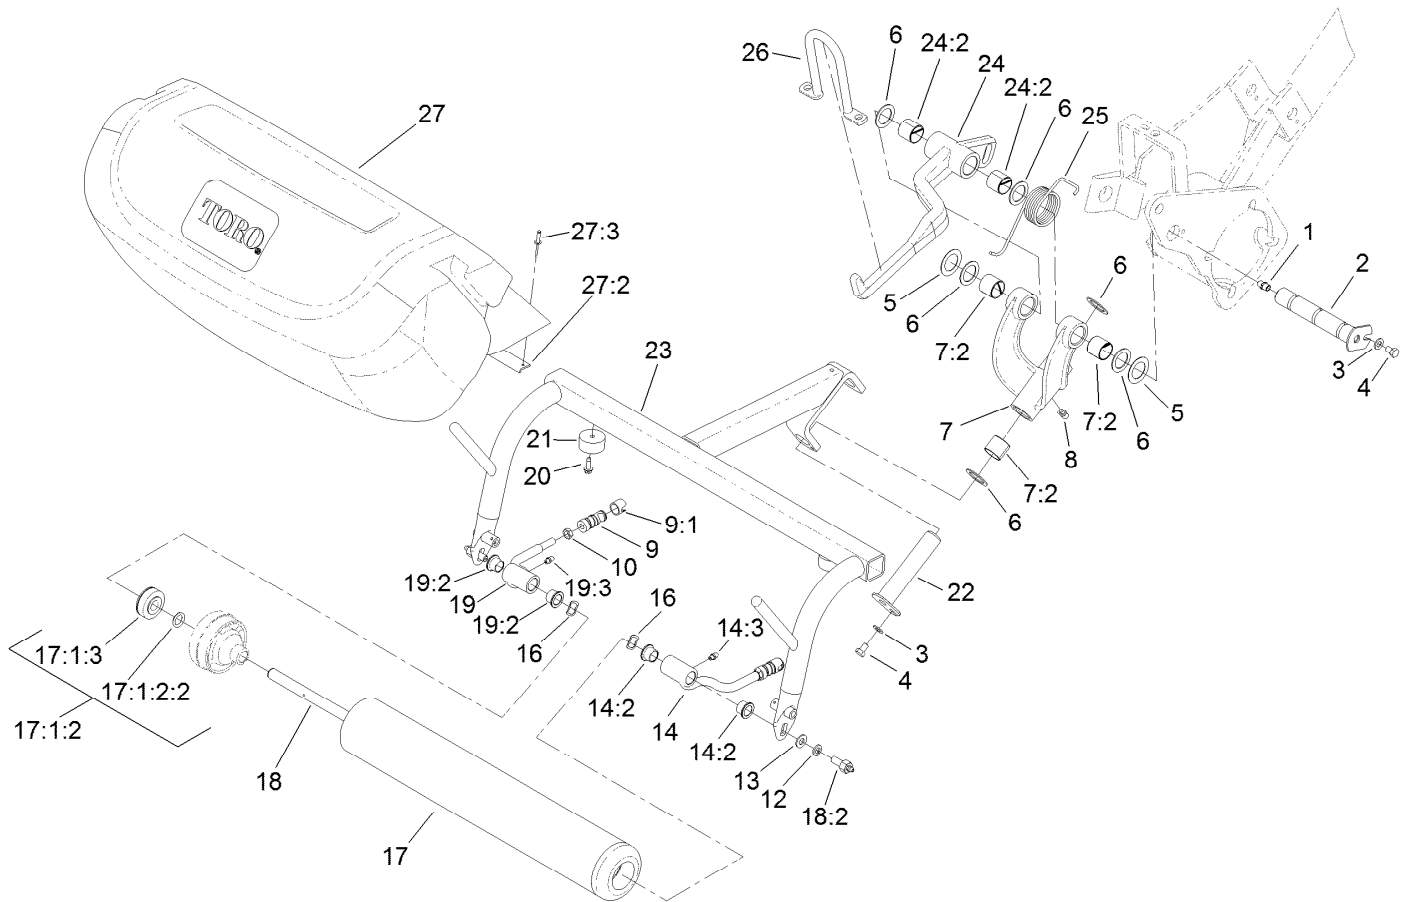

Left Pull Frame Assembly

Ref.	Part Number	Qty.	Description	Ref.	Part Number	Qty.	Description
1	302-33	1	Fitting-Grease	17:1:2		2	Hub Yoke ASM ●
2	114-4683	1	Pin-Hinge	17:1:2:2	253-83	1	Seal-Oil
3	3256-23	2	Washer-Plain	17:1:3	133-2378	2	Bearing
4	322-1	2	Screw-HH	18	136-8471	1	Shaft Kit
5	5-1226	2	Washer	18:2	127-6422	2	Screw-Grease, Roller
6	10-8110	6	Washer-Thrust	19	138-6303	1	Arm-Pull-Assembly-RH
7	10-7820	1	Pivot Hinge ASM	19:2	125-5178	2	Bushing
7:2	125-5196	4	Bushing	19:3	302-5	1	Fitting-Grease
8	302-60	1	Fitting-Grease	20	32104-95	2	Screw-HWH
9	99-1460	2	Ball Joint Receiver ASM	21	94-4548	2	Bumper-Recessed
9:1	99-1461	1	Sleeve-Joint, Ball	22	131-4295	1	Pin-Pivot
10	3220-3	2	Nut-HJ	23	136-8484	1	Frame-Pull, LH
12	3253-21	2	Washer-Lock	24	107-2598	1	LH Lift Arm ASM
13	3256-24	2	Washer-Flat	24:2	125-5196	2	Bushing
14	138-6311	1	Arm-Pull-Assembly-LH	25	110-3952	1	Spring-Torsion, LH
14:2	125-5178	1	Bushing	26	105-5740	1	Hook-Lift (GR30/31X0)
14:3	302-5	1	Fitting-Grease	27	108-8642	1	Grass Basket ASM
16	3290-317	2	Washer-Spring	27:2	104-2607	1	Strip-Basket
17	133-2337	1	Roller ASM	27:3	3269-5	8	Rivet-Pop

● Not serviced separately