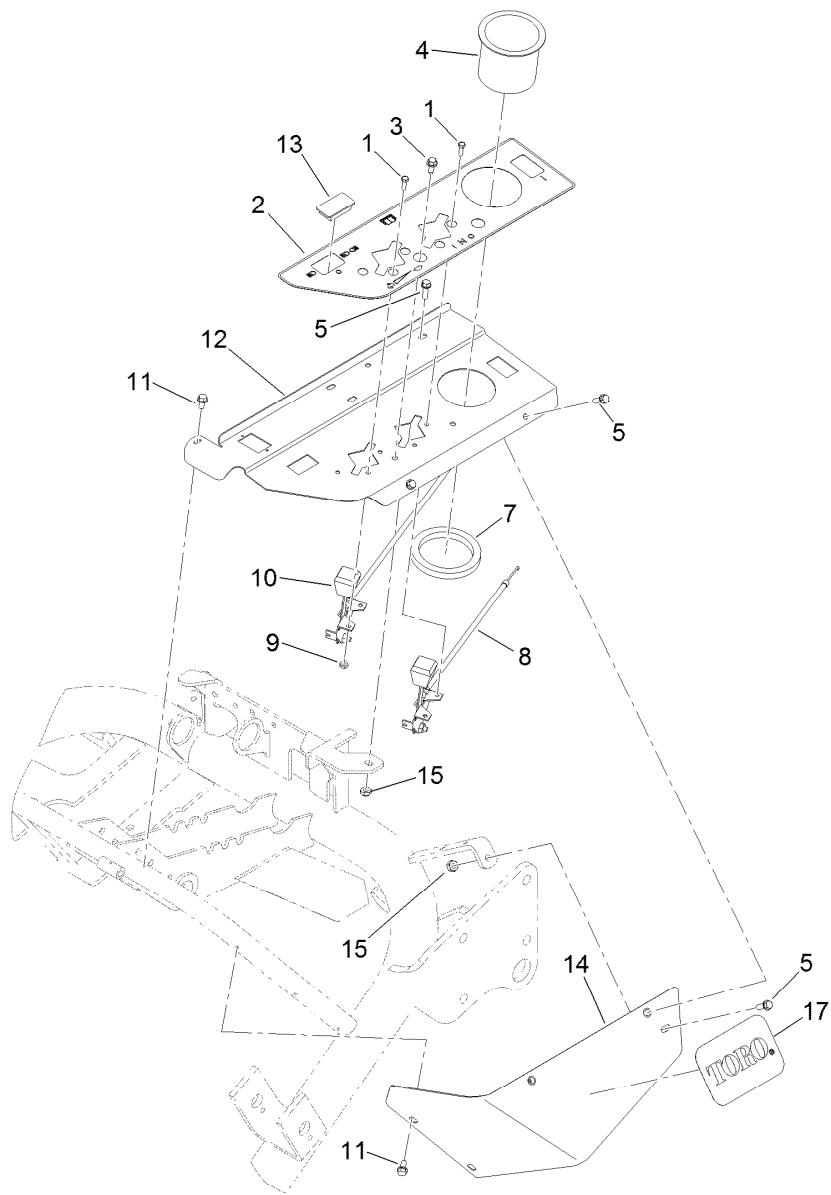

For example, a wheel assembly might be identified by reference number 6, the tire by 6:1, the valve by 6:2, and the wheel by 6:3. When you order the assembly identified by reference number 6, you receive all parts identified by reference numbers 6:1, 6:2, and 6:3. However, you may also order any part individually. Reference numbers of this type appear in illustration and in parts lists.

Joystick Assembly

Ref.	Part Number	Qty.	Description
1	105-8252-03	1	Bracket-Pod
2	3230-1	2	Bolt-CARR
3	3296-29	2	Nut-Lock, NI
4	120-5280	1	Bracket-Joystick
5	32144-19	4	Screw-SHWH
6	3256-14	2	Washer-Flat
7	105-8251	1	Pod
8	105-8305	1	Decal-Panel, Control
9	3218-3	1	Nut-Jam
10	93-5961	1	Boot-Lever
11	233-42	1	Knob
12	107-1571	1	Nut-Hex
13	107-1572	1	Washer-Lock
14	63-8360	2	Key-Ignition

Speed Selector Lever and Console Assembly

Ref.	Part Number	Qty.	Description	Ref.	Part Number	Qty.	Description
1	140-5299	1	Lid-Console	26	2411-38	1	Joint-Ball
2	115-8156	1	Decal-Speed, Clip	27	106-6356	1	Shield-Switch
3	105-8283	2	Bushing	28	3256-24	1	Washer-Flat
4	105-8256	1	Rod-Hinge	29	33025-00	1	Nut-Lock, NI
5	3290-321	2	Screw-HWH	30	120-5348	1	Actuator-Switch
6	3256-23	1	Washer-Plain	31	3256-67	1	Washer
9	33024-00	1	Nut-Lock, NI	32	33023-00	1	Nut-Lock
10	251-259	1	Bearing-Ball	33	3296-29	4	Nut-Lock, NI
12	125-1928	1	Pin	34	105-5417-03	1	Bracket-Cable, Shifter
13	233-42	1	Knob	35	3290-134	4	Screw
15	94-9619	1	Bushing	36	93-2279	1	Clamp-Cable
16	94-9618	1	Spacer-Spring	37	322-2	4	Screw-HH
17	94-9620	1	Spring-Torsion	38	3256-22	3	Washer-Flat
18	33115-040	1	Screw-HH	39	32144-10	3	Screw-HWH
19	94-6398	1	Bracket-Traction	40	105-8255-03	1	Baffle-Console
20	3296-12	2	Nut-Lock, NI	41	3290-148	4	Nut-HF
21	94-1378	1	Tube-Pivot, Handle	42	3256-77	2	Washer-Flat
22	136-8417	1	Bushing	43	105-8250	1	Console
23	117-4059	2	Nut-Hex	44	105-8280-03	1	Plate-Console
24	3296-27	1	Nut-Lock, NI	45	105-8306	1	Decal-Selector, Speed
25	140-6191	1	Handle Assembly				