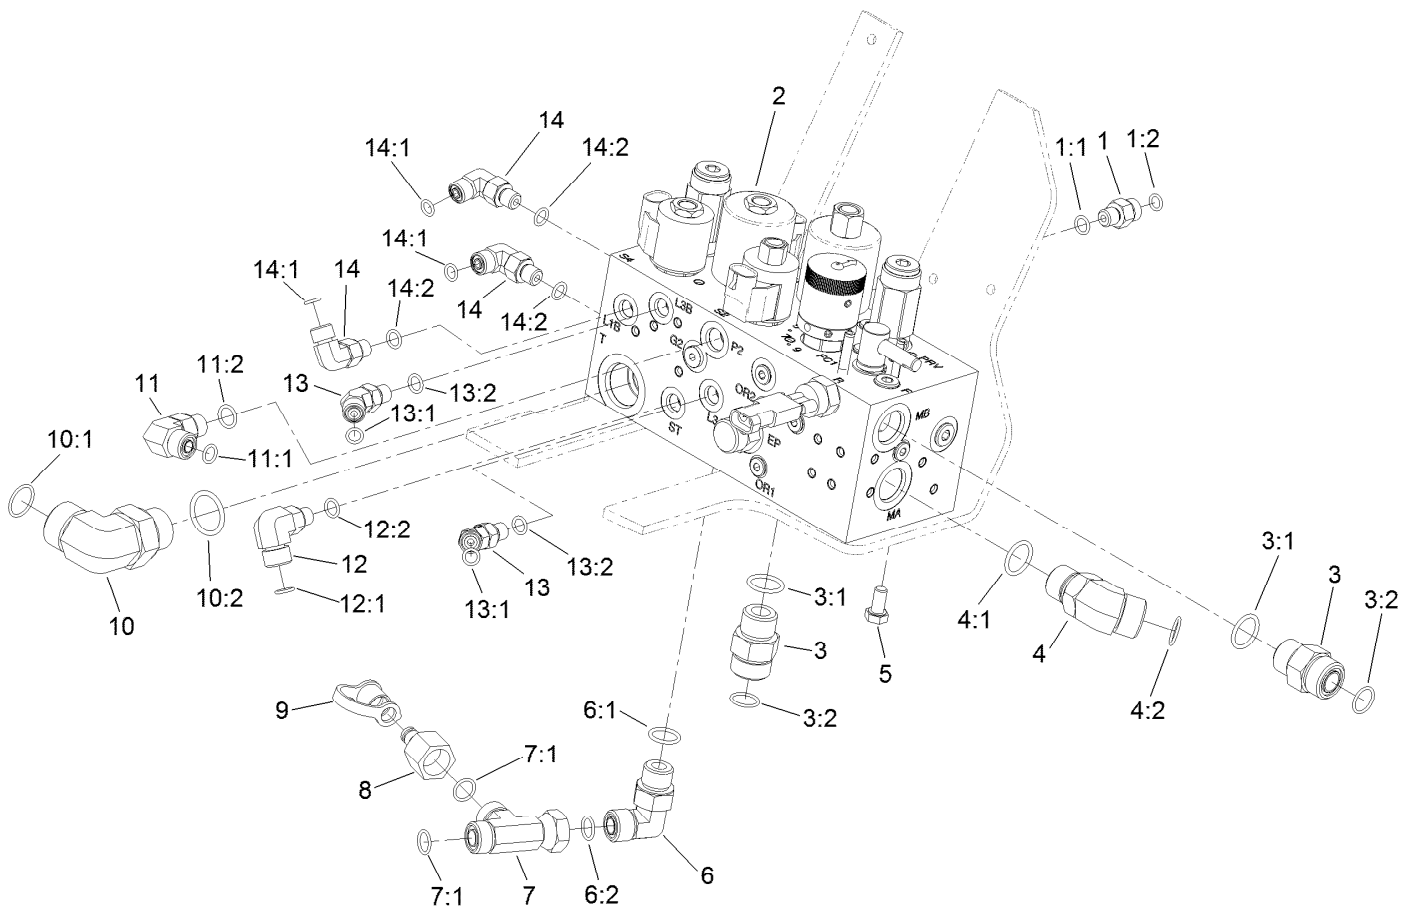

Hydraulic Manifold Assembly

Ref.	Part Number	Qty.	Description	Ref.	Part Number	Qty.	Description
1	340-92	1	Fitting-Straight	8	100-5616	1	Fitting
1:1	237-78	1	O-Ring	9	354-79	1	Cap-Dust
1:2	237-21	1	O-Ring	10	340-142	1	Fitting-Elbow, 90 DEG
2	112-0289	1	Manifold ASM (With Backlap)	10:1	237-58	1	O-Ring
3	340-7	2	Fitting-Straight	10:2	237-81	1	O-Ring
3:1	237-65	1	O-Ring	11	340-77	1	Fitting-Elbow, 90 DEG
3:2	237-80	1	O-Ring	11:1	237-22	1	O-Ring
4	340-14	1	Fitting-HYD, 45 DEG	11:2	237-42	1	O-Ring
4:1	237-65	1	O-Ring	12	340-97	1	Fitting-Elbow, 90 DEG
4:2	237-80	1	O-Ring	12:1	237-22	1	O-Ring
5	33114-016	2	Screw-HH	12:2	237-78	1	O-Ring
6	340-98	1	Fitting-Elbow, 90 DEG	13	340-103	2	Fitting-HYD, 45 DEG
6:1	237-79	1	O-Ring	13:1	237-78	1	O-Ring
6:2	237-30	1	O-Ring	13:2	237-21	1	O-Ring
7	340-104	1	Fitting-Tee	14	340-132	3	Fitting-Elbow, 90 DEG
7:1	237-30	2	O-Ring	14:1	237-78	1	O-Ring
				14:2	237-21	1	O-Ring