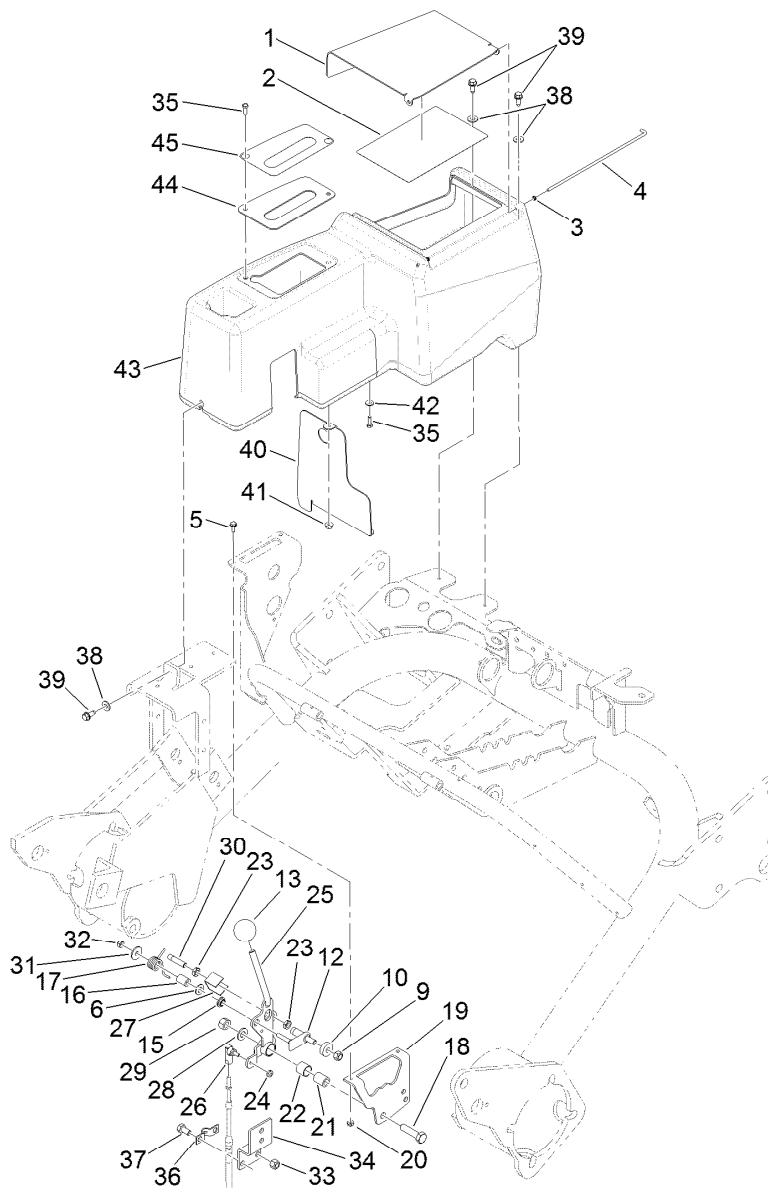

Speed Selector Lever and Console Assembly

Ref.	Part Number	Qty.	Description	Ref.	Part Number	Qty.	Description
1	140-5299	1	Lid-Console	26	2411-38	1	Joint-Ball
2	115-8156	1	Decal-Speed, Clip	27	106-6356	1	Shield-Switch
3	105-8283	2	Bushing	28	3256-24	1	Washer-Flat
4	105-8256	1	Rod-Hinge	29	33025-00	1	Nut-Lock, NI
5	3290-321	2	Screw-HWH	30	120-5348	1	Actuator-Switch
6	3256-23	1	Washer-Plain	31	3256-67	1	Washer
9	33024-00	1	Nut-Lock, NI	32	33023-00	1	Nut-Lock
10	251-259	1	Bearing-Ball	33	3296-29	4	Nut-Lock, NI
12	125-1928	1	Pin	34	105-5417-03	1	Bracket-Cable, Shifter
13	233-42	1	Knob	35	3290-134	4	Screw
15	94-9619	1	Bushing	36	93-2279	1	Clamp-Cable
16	94-9618	1	Spacer-Spring	37	322-2	4	Screw-HH
17	94-9620	1	Spring-Torsion	38	3256-22	3	Washer-Flat
18	33115-040	1	Screw-HH	39	32144-10	3	Screw-HWH
19	94-6398	1	Bracket-Traction	40	105-8255-03	1	Baffle-Console
20	3296-12	2	Nut-Lock, NI	41	3290-148	4	Nut-HF
21	94-1378	1	Tube-Pivot, Handle	42	3256-77	2	Washer-Flat
22	136-8417	1	Bushing	43	105-8250	1	Console
23	117-4059	2	Nut-Hex	44	105-8280-03	1	Plate-Console
24	3296-27	1	Nut-Lock, NI	45	105-8306	1	Decal-Selector, Speed
25	140-6191	1	Handle Assembly