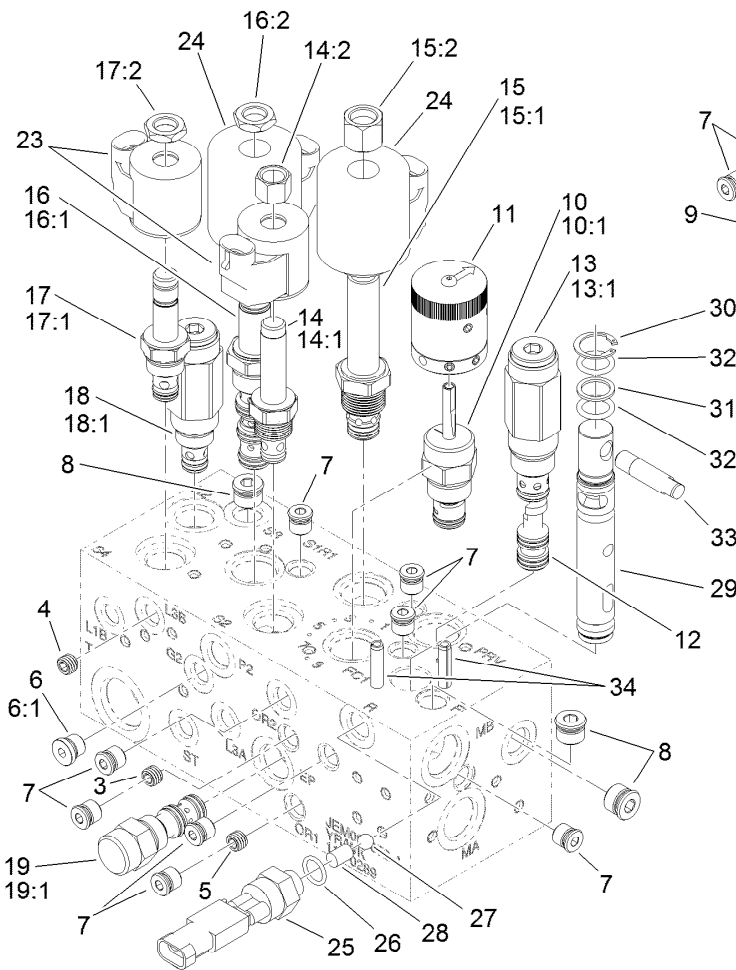

● Not serviced separately

Steering Cylinder and Center Lift Cylinder Assembly

Ref.	Part Number	Qty.	Description	Ref.	Part Number	Qty.	Description
1	322-3	1	Screw-HH	11:1	237-78	1	O-Ring
2	3256-23	1	Washer-Plain	11:2	237-21	1	O-Ring
3	131-4307	1	Pin	12	3256-28	1	Washer-Flat
4	3296-29	1	Nut-Lock, NI	13	3217-12	1	Nut-Hex
5	340-92	1	Fitting-Straight	14	132-3777	1	Steering Cylinder ASM
5:1	237-78	1	O-Ring	14:1	132-6964	1	Seal Kit
5:2	237-21	1	O-Ring	14:2	302-5	1	Fitting-Grease
7	145-4569	1	HYD Cylinder ASM	15	84-5300	1	Nut-Jam
8	283-8	1	Pin-Clevis	16	107-2553	1	Rod End ASM
9	112-1491	1	Pin-Cotter	16:2	32136-2	1	Nut-SHH
10	340-103	1	Fitting-HYD, 45 DEG	16:4	106-6896	1	Seal
10:1	237-78	1	O-Ring	16:5	302-5	1	Fitting-Grease
10:2	237-21	1	O-Ring	17	3256-27	1	Washer-Flat
11	340-132	2	Fitting-Elbow, 90 DEG	18	3220-6	2	Nut-Jam

Hydraulic Cylinder Assembly No. 145-4569

<i>Ref.</i>	<i>Part Number</i>	<i>Qty.</i>	<i>Description</i>
1	302-58	1	Fitting-Straight
2	132-9516	1	Seal Kit

Hydraulic Manifold Assembly

Ref.	Part Number	Qty.	Description	Ref.	Part Number	Qty.	Description
1	340-92	1	Fitting-Straight	8	100-5616	1	Fitting
1:1	237-78	1	O-Ring	9	354-79	1	Cap-Dust
1:2	237-21	1	O-Ring	10	340-142	1	Fitting-Elbow, 90 DEG
2	112-0289	1	Manifold ASM (With Backlap)	10:1	237-58	1	O-Ring
3	340-7	2	Fitting-Straight	10:2	237-81	1	O-Ring
3:1	237-65	1	O-Ring	11	340-77	1	Fitting-Elbow, 90 DEG
3:2	237-80	1	O-Ring	11:1	237-22	1	O-Ring
4	340-14	1	Fitting-HYD, 45 DEG	11:2	237-42	1	O-Ring
4:1	237-65	1	O-Ring	12	340-97	1	Fitting-Elbow, 90 DEG
4:2	237-80	1	O-Ring	12:1	237-22	1	O-Ring
5	33114-016	2	Screw-HH	12:2	237-78	1	O-Ring
6	340-98	1	Fitting-Elbow, 90 DEG	13	340-103	2	Fitting-HYD, 45 DEG
6:1	237-79	1	O-Ring	13:1	237-78	1	O-Ring
6:2	237-30	1	O-Ring	13:2	237-21	1	O-Ring
7	340-104	1	Fitting-Tee	14	340-132	3	Fitting-Elbow, 90 DEG
7:1	237-30	2	O-Ring	14:1	237-78	1	O-Ring
				14:2	237-21	1	O-Ring