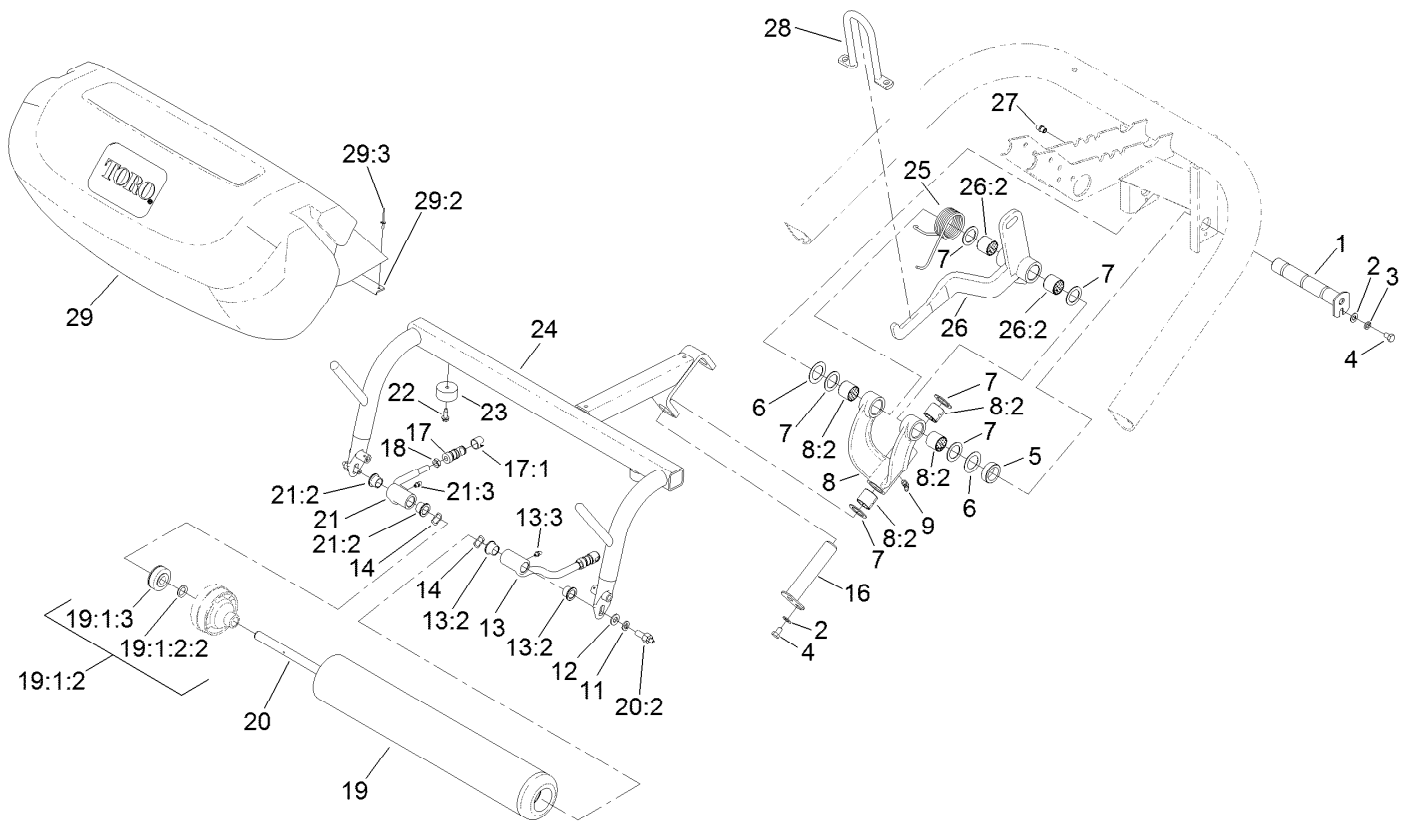

Center Pull Frame Assembly (continued)

<i>Ref.</i>	<i>Part Number</i>	<i>Qty.</i>	<i>Description</i>	<i>Ref.</i>	<i>Part Number</i>	<i>Qty.</i>	<i>Description</i>
28	105-5740	1	Hook-Lift (GR30/31X0)	29:2	104-2607	1	Strip-Basket
29	108-8642	1	Grass Basket ASM	29:3	3269-5	8	Rivet-Pop

● Not serviced separately