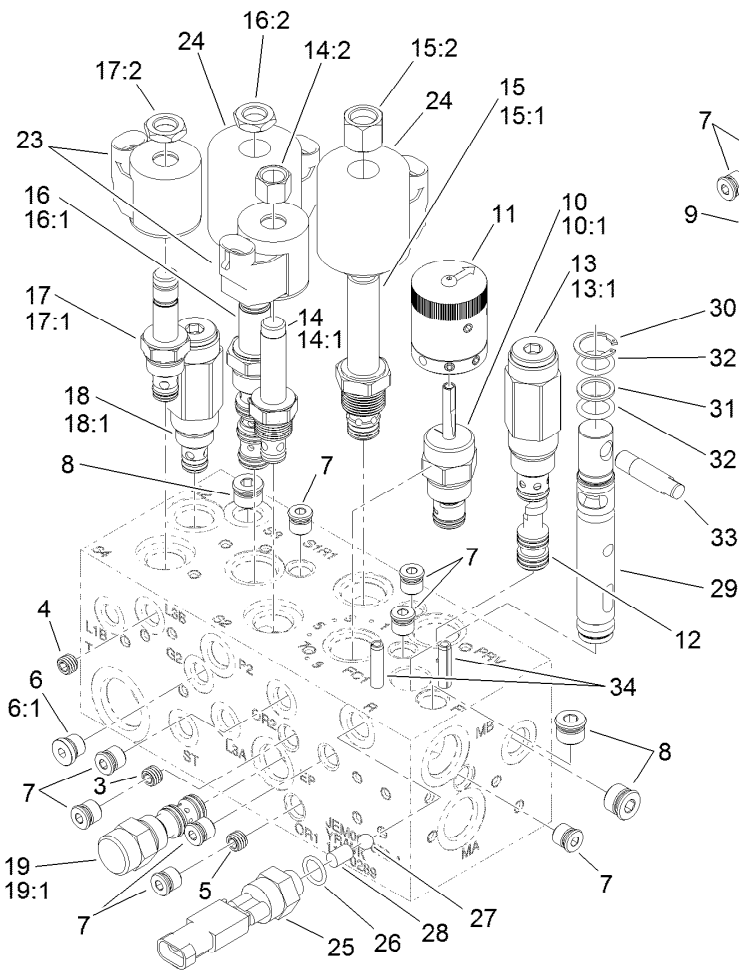

Hydraulic Manifold Assembly No. 112-0289 (continued)

Ref.	Part Number	Qty.	Description
22:2	237-21	1	O-Ring
23	105-9333	2	Coil-12Vdc
24	110-2630	2	Coil-12Vdc
25	72-4320	1	Switch-Ball
26	110-8757	1	O-Ring
27	110-8762	1	Ball-Chrome
28	112-6533	1	Pin-Dowel

Ref.	Part Number	Qty.	Description
29	112-6536	1	Spool
30	112-6532	2	Ring-Retaining
31	112-6534	2	Ring-Back Up
32	117-4606	3	O-Ring
33	110-8758	1	Handle-Spool
34	112-6531	2	Pin-Spring

● Not serviced separately