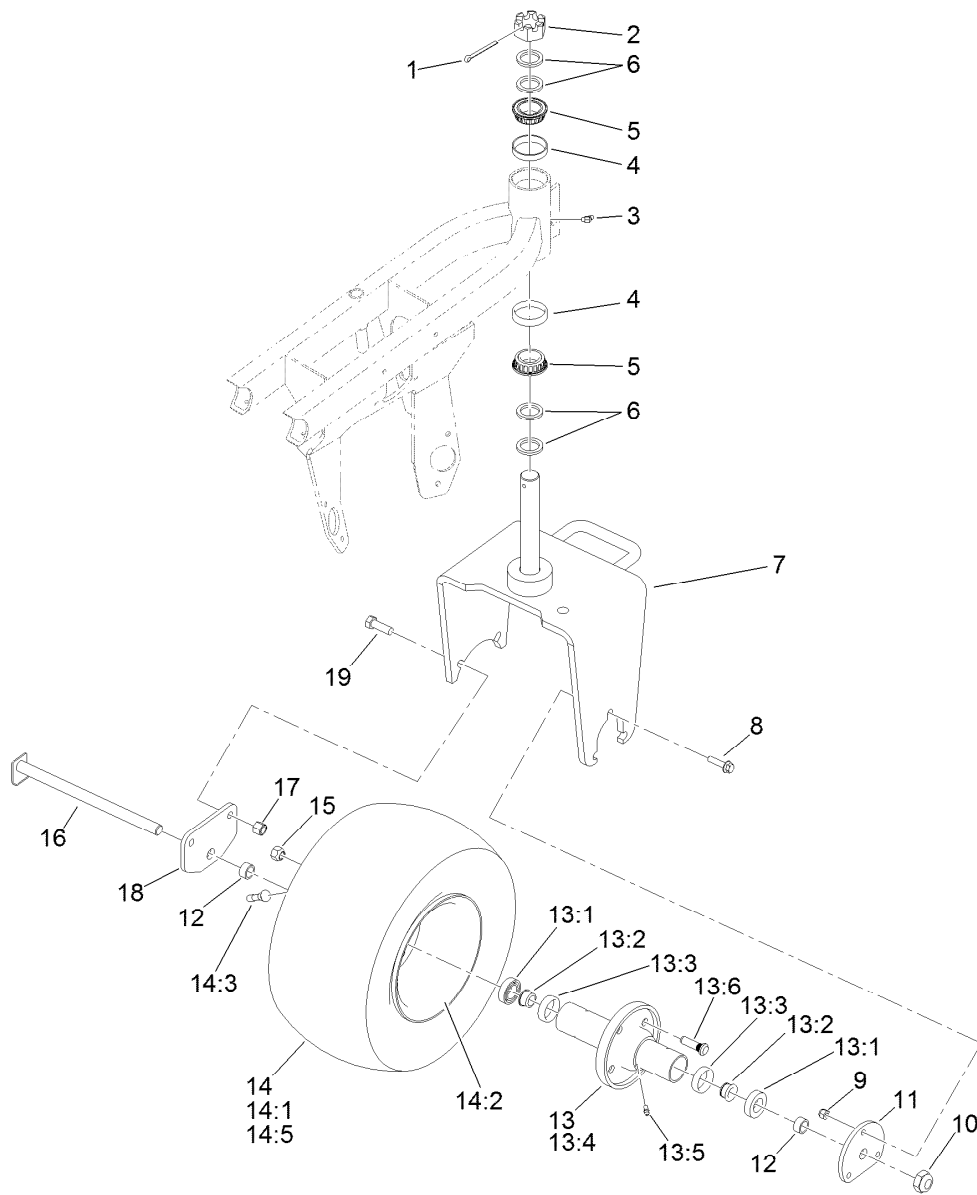

Rear Wheel Assembly

Ref.	Part Number	Qty.	Description	Ref.	Part Number	Qty.	Description
1	3272-37	1	Pin-Cotter	13:3	254-79	2	Bearing-Roller, Cup
2	32136-9	1	Nut-Hex, Slotted	13:4	75-9440	1	Hub ASM
3	302-11	1	Fitting-Lube, 45 DEG	13:5	302-11	1	Fitting-Lube, 45 DEG
4	115-9471	2	Bearing-Cup	13:6	10-6830	4	Stud-Type, Drive
5	115-9472	2	Bearing-Cone And Seal	14	10-6790	1	Wheel And Tire ASM
6	18-6320	4	Washer-Steering	14:1	28-3680	1	Tire
7	112-0285-01	1	Fork-Castor	14:2	217-60	1	Rim
8	114-4681	3	Screw-HHF	14:3	232-27	1	Stem-Valve
9	3296-39	3	Nut-Lock, NI	14:5	232-37	1	Tube
10	3296-67	1	Nut-Lock, NI	15	242-50	4	Nut-Lug
11	99-1486-01	1	Plate-Adapter	16	5-3934	1	Bolt-Caster
12	74-3730	2	Spacer-Spindle, Rear	17	3296-23	2	Nut-Lock, NI
13	72-9710	1	Hub-Tire	18	99-1485-01	1	Plate-Adapter, Motor
13:1	253-111	2	Seal-Oil	19	325-6	2	Screw-HH
13:2	254-78	2	Bearing-Cone