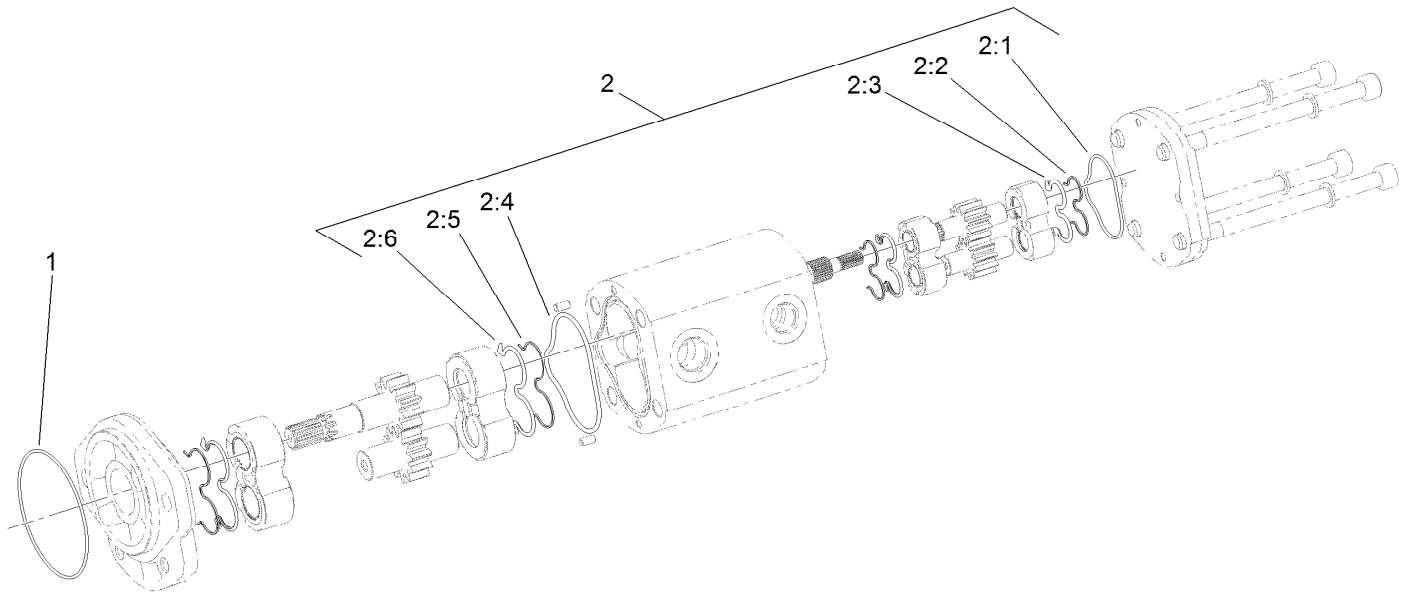

Hydraulic Gear Pump Assembly No. 114-9956

<i>Ref.</i>	<i>Part Number</i>	<i>Qty.</i>	<i>Description</i>
1	353-949	1	O-Ring
2	119-7134	1	Kit-Seal
2:1		1	O-Ring ●
2:2		2	Seal-Extrusion, Anti ●
2:3		2	Seal-Backup ●
2:4		1	O-Ring ●
2:5		2	Seal-Extrusion, Anti ●
2:6		2	Seal-Backup ●

● Not serviced separately