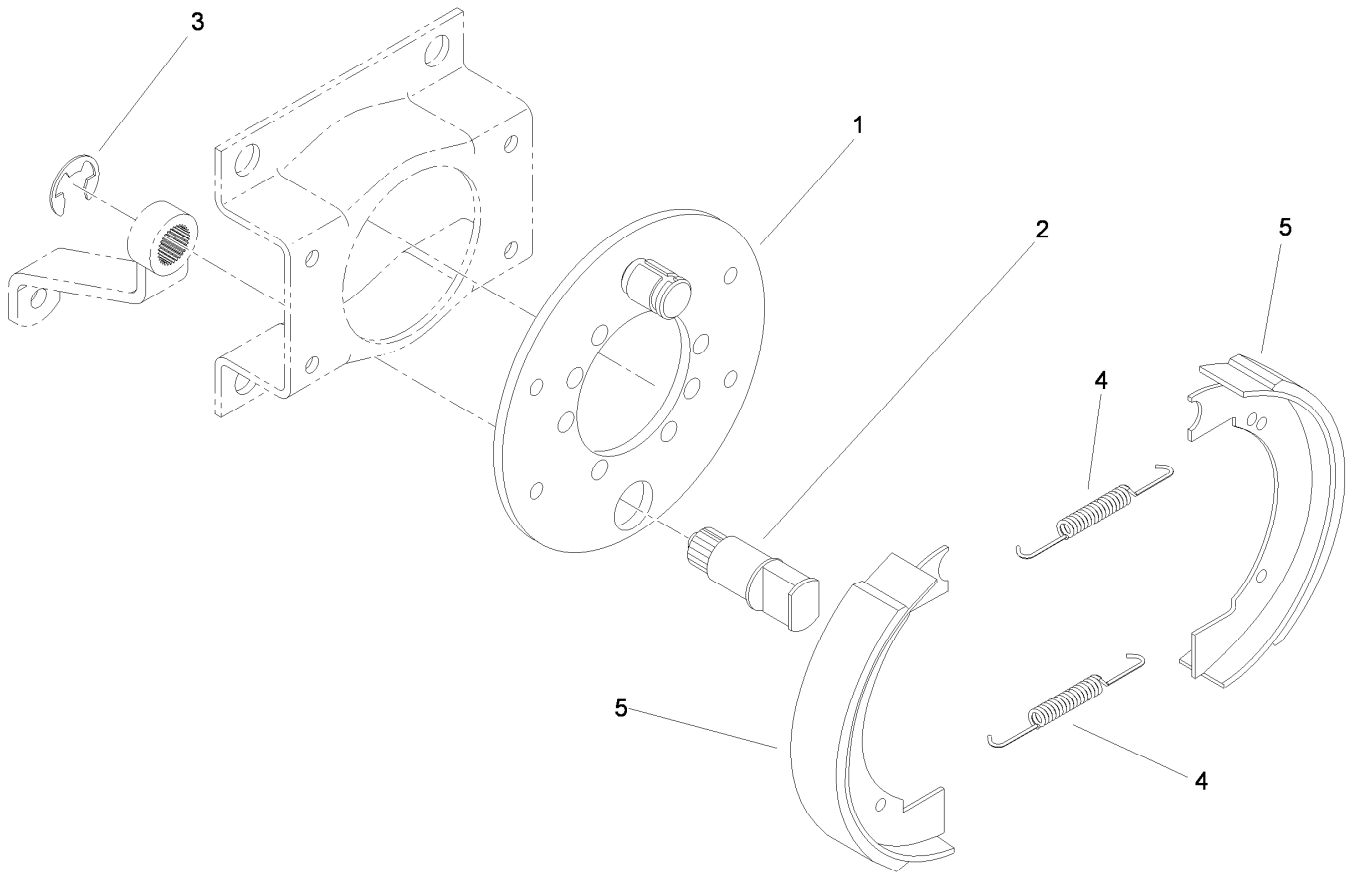

Brake Assembly No. 104-7705

<i>Ref.</i>	<i>Part Number</i>	<i>Qty.</i>	<i>Description</i>
1	70-9870	1	Plate-Backing
2	104-7707	1	Shaft-Cam, Brake
3	104-7706	1	E-Ring, Bowed
4	70-9880	2	Spring-Return
5	70-9840	2	Shoe-Brake