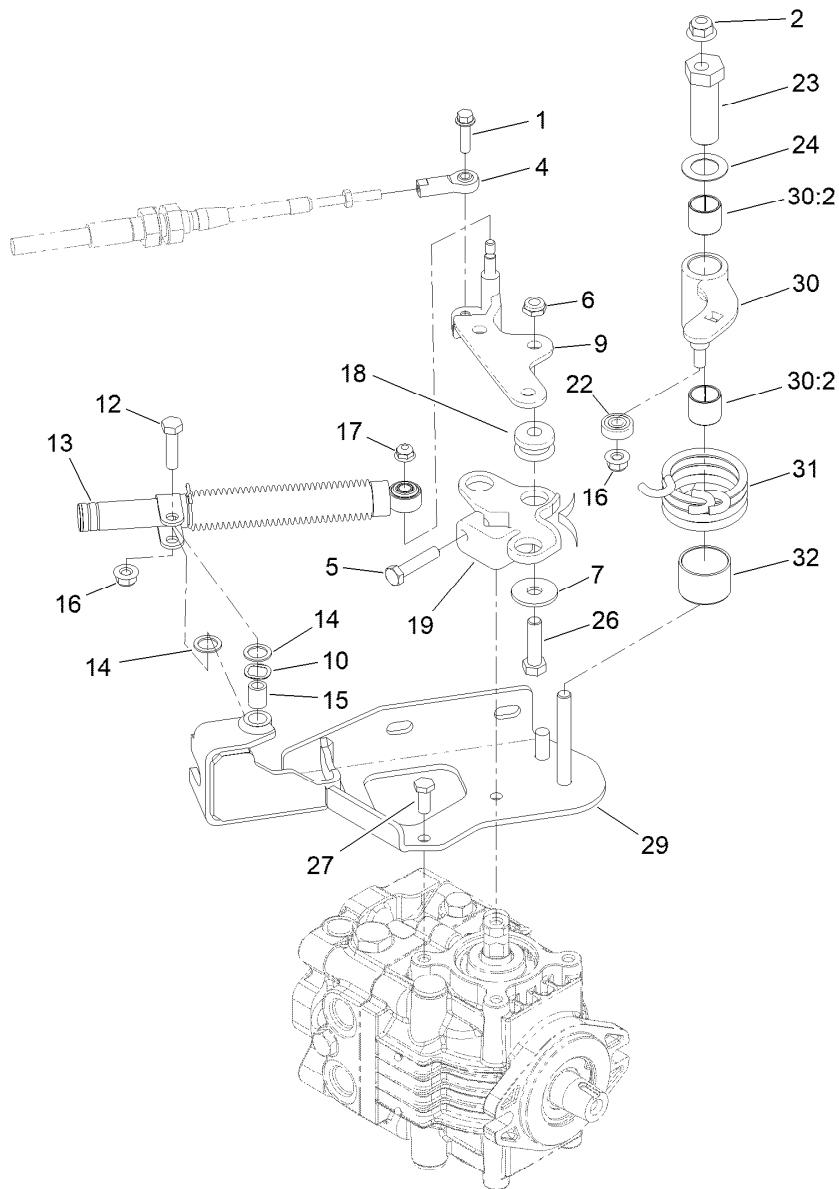

Neutral System Assembly

<i>Ref.</i>	<i>Part Number</i>	<i>Qty.</i>	<i>Description</i>	<i>Ref.</i>	<i>Part Number</i>	<i>Qty.</i>	<i>Description</i>
1	119-1066	1	Screw-HF	18	63-9750	3	Mount
2	104-8301	2	Nut-HF, NI	19	140-5231	1	Cam-Neutral
4	2411-41	1	Rod End-Ball Joint	22	251-259	1	Bearing-Ball
5	120-2779	1	Screw-HH	23	117-9046	1	Stud-Eccentric
6	3296-59	3	Nut-Lock, NI	24	119-8199	1	Washer-Nylon
7	93-8806	3	Washer-Hardened	26	323-29	3	Screw-HH
9	140-5221	1	Lever-Hydro	27	33114-020	2	Screw-HH
10	108473	1	Washer-Wave	29	140-5211-03	1	Bracket-Cable, Hydro [black]
12	322-6	1	Screw-HH	30	117-9053	1	Neutral Arm ASM
13	140-6248	1	Damper	30:2	94-9609	2	Bushing-Straight
14	94-8196	2	Washer-Nylon	31	117-9047	1	Spring-Torsion
15	94-8197	1	Tube-Pivot	32	136-8418	1	Bushing
16	104-8300	2	Nut-HF, NI				
17	104-7201	1	Nut-HF, NI