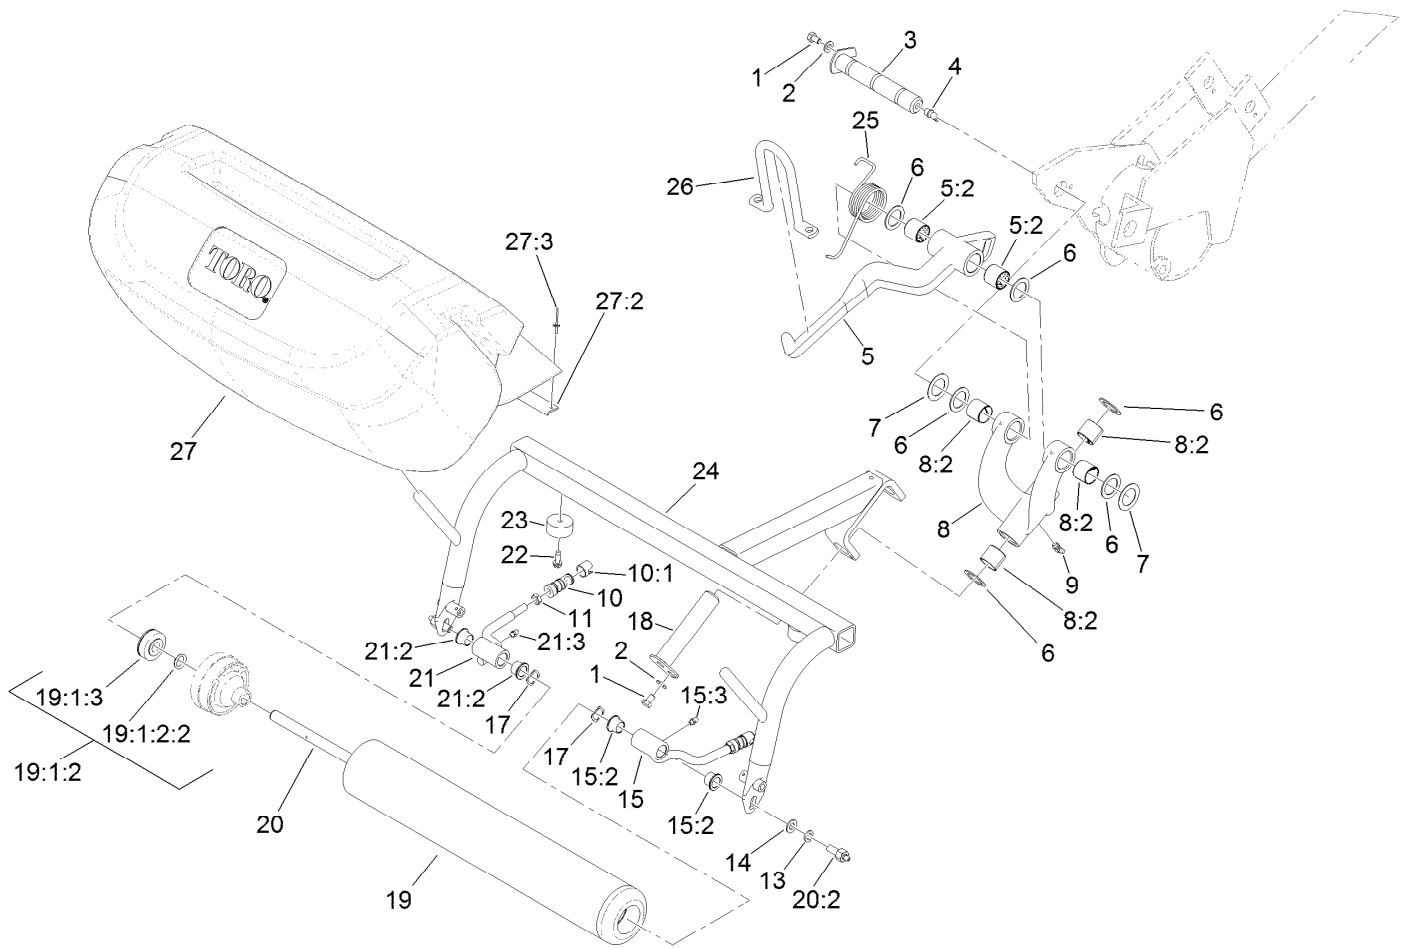

Right Pull Frame Assembly

Ref.	Part Number	Qty.	Description	Ref.	Part Number	Qty.	Description
1	322-1	2	Screw-HH	17	3290-317	2	Washer-Spring
2	3256-23	2	Washer-Plain	18	131-4295	1	Pin-Pivot
3	114-4683	1	Pin-Hinge	19	133-2337	1	Roller ASM
4	302-33	1	Fitting-Grease	19:1:2		2	Hub Yoke ASM ●
5	107-2599	1	RH Lift Arm ASM	19:1:2:2	253-83	1	Seal-Oil
5:2	125-5196	2	Bushing	19:1:3	133-2378	2	Bearing
6	10-8110	6	Washer-Thrust	20	136-8471	1	Shaft Kit
7	5-1226	2	Washer	20:2	127-6422	2	Screw-Grease, Roller
8	10-7820	1	Pivot Hinge ASM	21	138-6303	1	Arm-Pull-Assembly-RH
8:2	125-5196	4	Bushing	21:2	125-5178	2	Bushing
9	302-60	1	Fitting-Grease	21:3	302-5	1	Fitting-Grease
10	99-1460	2	Ball Joint Receiver ASM	22	32104-95	2	Screw-HWH
10:1	99-1461	1	Sleeve-Joint, Ball	23	94-4548	2	Bumper-Recessed
11	3220-3	2	Nut-HJ	24	136-8483	1	Frame-Pull, RH
13	3253-21	2	Washer-Lock	25	110-3951	1	Spring-Torsion, RH
14	3256-24	2	Washer-Flat	26	105-5740	1	Hook-Lift (GR30/31X0)
15	138-6311	1	Arm-Pull-Assembly-LH	27	108-8642	1	Grass Basket ASM
15:2	125-5178	1	Bushing	27:2	104-2607	1	Strip-Basket
15:3	302-5	1	Fitting-Grease	27:3	3269-5	8	Rivet-Pop

● Not serviced separately