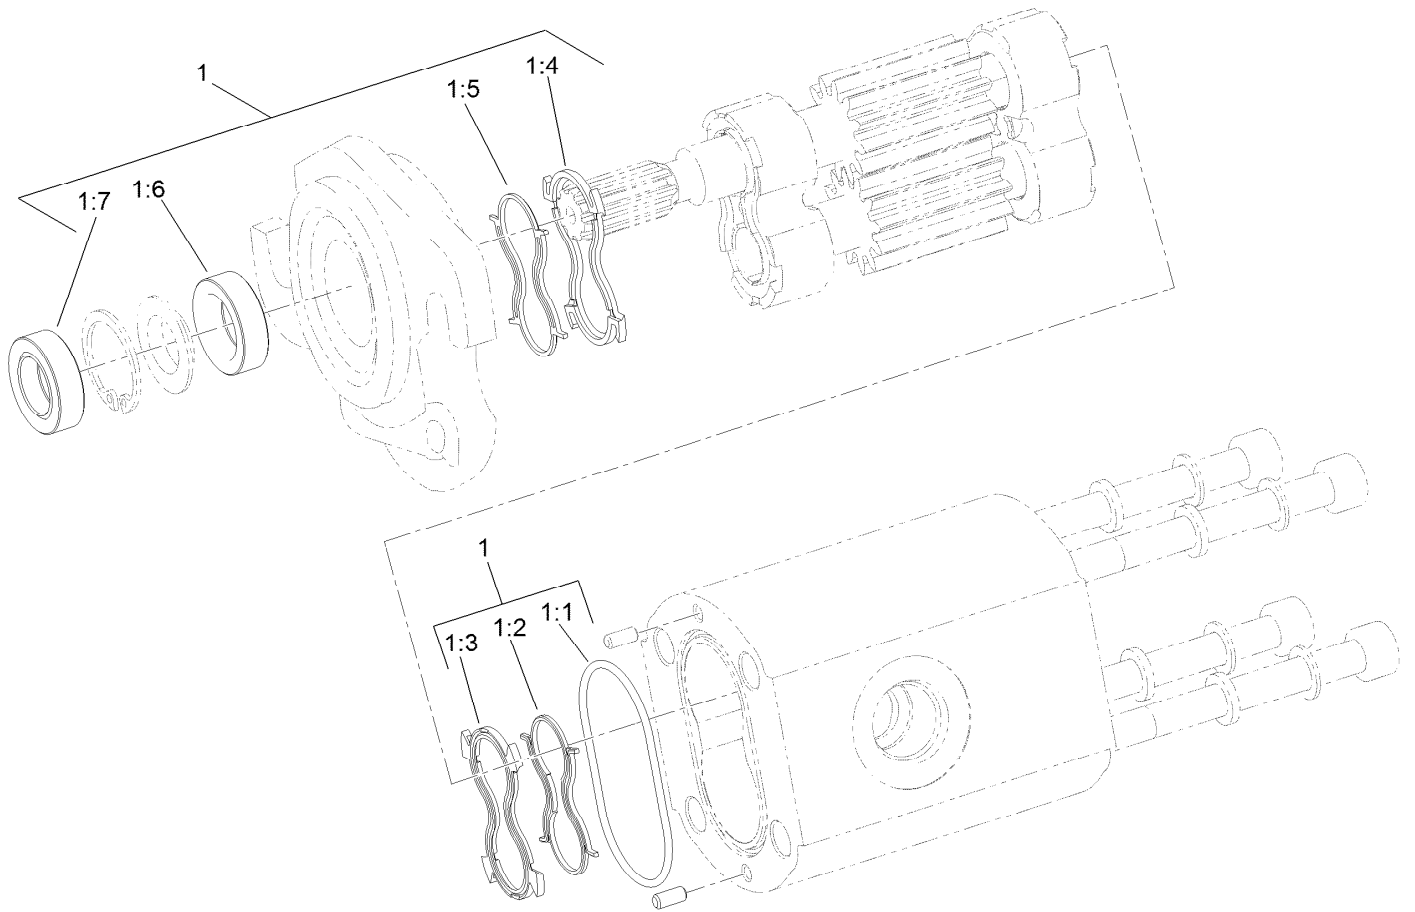

Hydraulic Reel Motor Assembly No. 120-2072

<i>Ref.</i>	<i>Part Number</i>	<i>Qty.</i>	<i>Description</i>
1	119-7113	1	Seal Kit
1:1		1	O-Ring Housing ●
1:2		1	Seal-Anti Extrusion ●
1:3		1	Seal-Plate, Balancing ●
1:4		1	Seal-Plate, Balancing ●
1:5		1	Seal-Anti Extrusion ●
1:6		1	Seal-Shaft (Inboard) ●
1:7		1	Seal-Shaft (Outboard) ●

● Not serviced separately