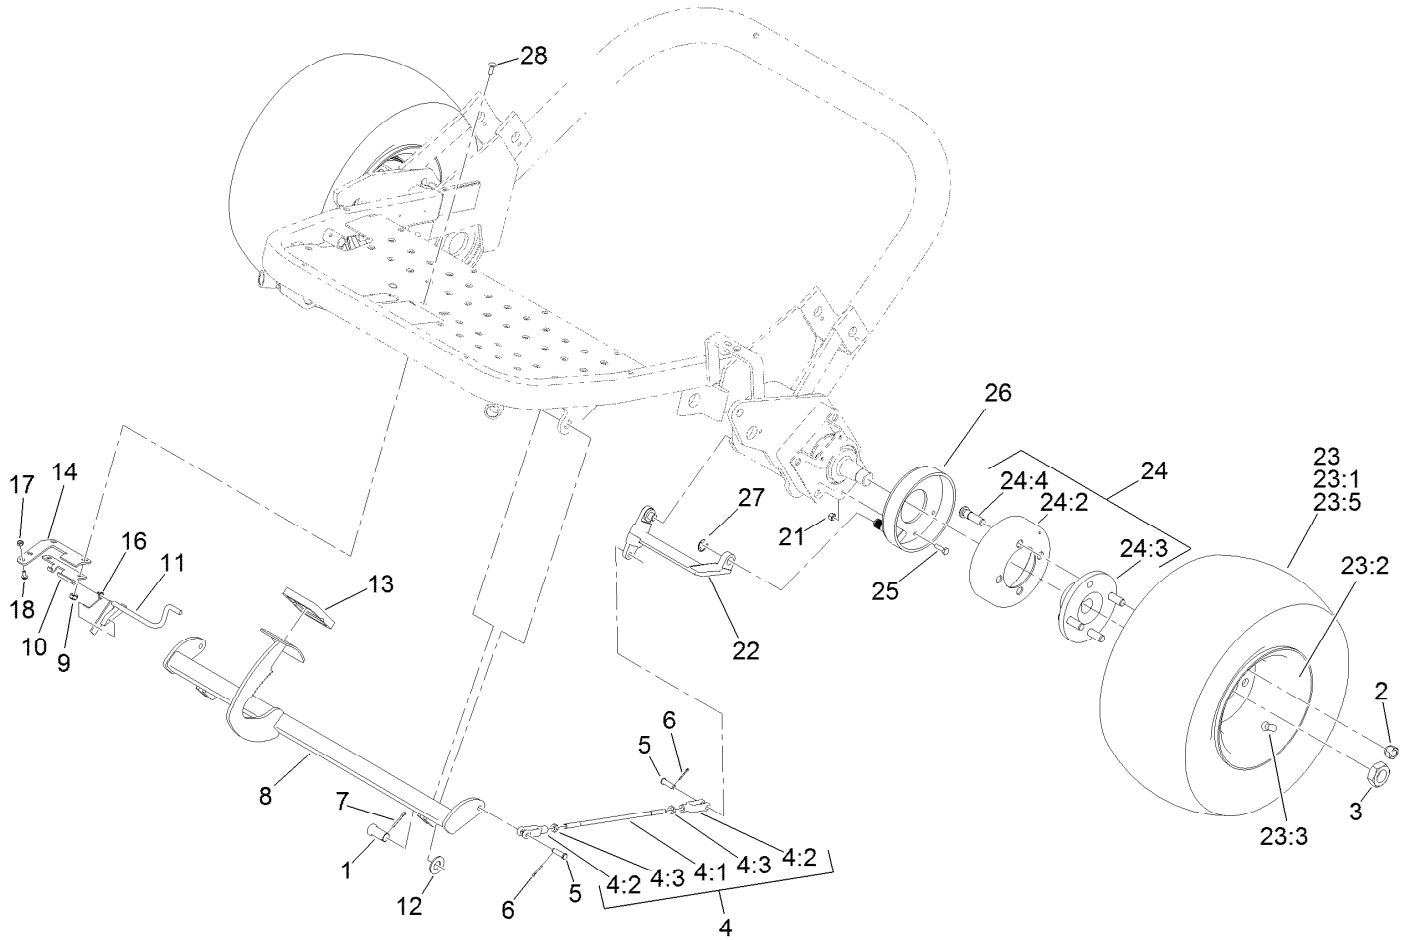

Front Wheel and Brake Assembly

Ref.	Part Number	Qty.	Description	Ref.	Part Number	Qty.	Description
1	283-87	2	Pin-Clevis	17	3296-2	2	Nut-Lock, NI
2	242-50	8	Nut-Lug	18	3290-321	2	Screw-HWH
3	26-3790	2	Nut-Lock	21	3296-42	8	Nut-Lock, NI
4	130-0110	2	Brake Rod ASM	22	93-2096	2	Lever-Brake
4:1	27-2270	1	Rod-Adjustment, Brake	23	10-6790	2	Wheel And Tire ASM
4:2	1-303105	2	Yoke-Adjustable	23:1	28-3680	1	Tire
4:3	3220-2	2	Nut-Jam	23:2	217-60	1	Rim
5	283-61	4	Pin-Yoke	23:3	232-27	1	Stem-Valve
6	3272-6	4	Pin-Cotter	23:5	232-37	1	Tube
7	3272-11	2	Pin-Cotter	24	10-6821	2	Brake Drum ASM
8	127-2208-01	1	Pedal-Brake	24:2	10-6850	1	Drum-Brake
9	3296-16	2	Nut-Lock, NI	24:3	10-6870-0P	1	Hub-Wheel
10	131-2078	1	Sheet-Hinge, Sensor	24:4	85-6540	4	Stud-Drive
11	131-2081	1	Latch	25	321-5	8	Screw-HH
12	3256-27	2	Washer-Flat	26	104-7705	2	Brake ASM
13	93-7629	1	Pad-Foot, Brake	27	104-7706	2	E-Ring, Bowed
14	131-2077	1	Sheet-Hinge	28	3229-1	2	Screw-CARR
16	132-6988	1	Spring-Brake Latch