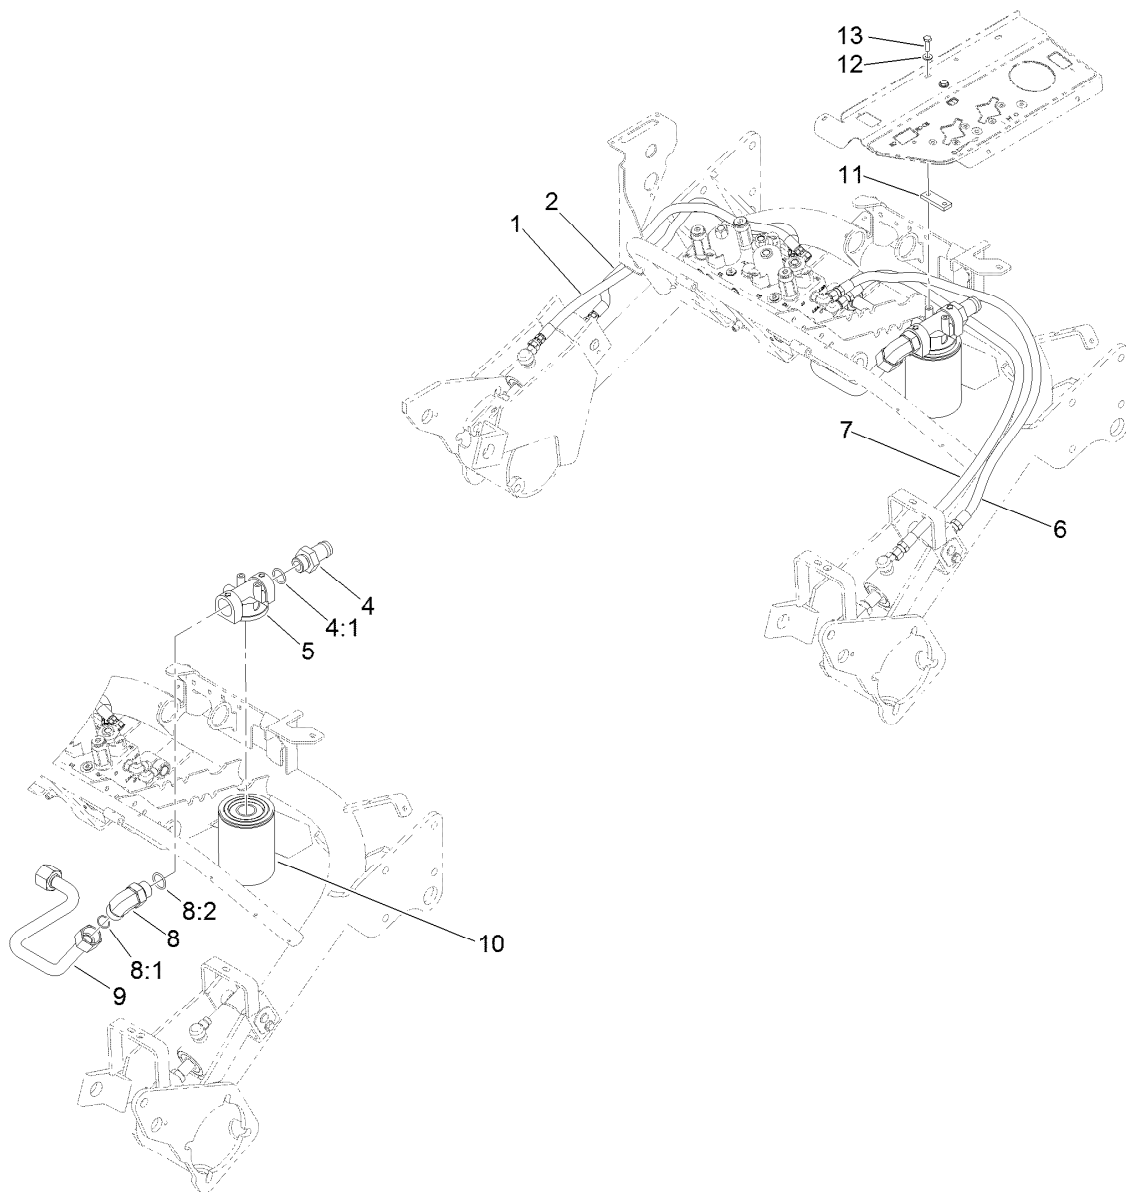

Front Lift Cylinders Hose and Filter Assembly

Ref.	Part Number	Qty.	Description
1	108-6506	1	Hose-HYD
2	108-6505	1	Hose-HYD
4	99-3017	1	Fitting
4:1	237-81	1	O-Ring
5	92-5821	1	Head-Filter
6	130-6547	1	Hose-HYD
7	130-6546	1	Hose-HYD
8	340-142	1	Fitting-Elbow, 90 DEG
8:1	237-58	1	O-Ring
8:2	237-81	1	O-Ring
9	105-5460	1	Tube-HYD
10	107-9531	1	Filter-Oil, HYD
11	105-4309	1	Plate-Filter
12	3256-22	2	Washer-Flat
13	321-5	2	Screw-HH