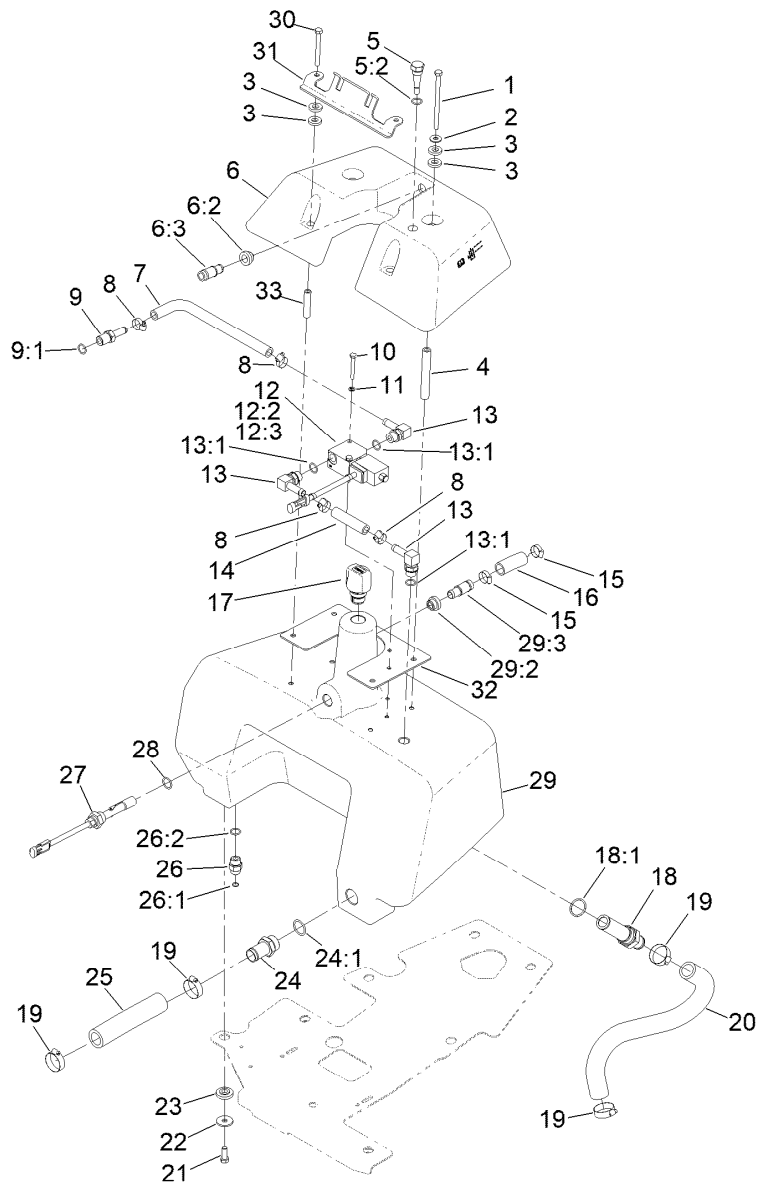

Hydraulic Reservoir and Leak Detector Assembly

Ref.	Part Number	Qty.	Description	Ref.	Part Number	Qty.	Description
1	322-29	2	Screw-HH	15	2412-141	2	Clamp-Drive, Worm
2	3256-71	2	Washer-Flat	16	139-2716	1	Hose-Formed
3	83-1470	8	Washer-Neoprene	17	115-9793	1	Breather
4	145-4599	2	Spacer-Tube, Long	18	112-0211	1	Strainer Fitting ASM
5	133-2334	1	Dipstick ASM	18:1	237-146	1	O-Ring
5:2	237-79	1	O-Ring	19	2412-34	4	Clamp-Hose
6	136-8528	1	Tank-Detector, Leak	20	105-8285	1	Hose-Inlet, Pump
6:2	136-8531	1	Grommet	21	323-6	3	Screw-HH
6:3	136-8532	1	Spout	22	63-8410	3	Washer
7	140-5278	1	Hose-Formed	23	240-11	3	Bushing-Flange
8	2412-36	4	Clamp-Hose	24	83-0870	1	Fitting-Hose, Barbed
9	354-121	1	Fitting-STR	24:1	237-177	1	O-Ring
9:1	237-79	1	O-Ring	25	105-5410	1	Hose-HYD
10	321-11	2	Screw-HH	26	340-3	1	Fitting-Straight
11	3253-3	2	Washer-Lock	26:1	237-22	1	O-Ring
12	83-1460	1	Solenoid Valve ASM	26:2	237-79	1	O-Ring
12:2	83-2000	1	Spool-Valve	27	83-1450	1	Sensor-Level, Oil
12:3	83-2010	1	Coil ASM	28	237-80	1	O-Ring
13	354-120	3	Fitting-Elbow, 90	29	136-8526	1	Hydraulic Tank ASM
13:1	237-79	1	O-Ring	29:2	136-8531	1	Grommet
14	83-2080	1	Hose-Valve, Tank	29:3	136-8532	1	Spout