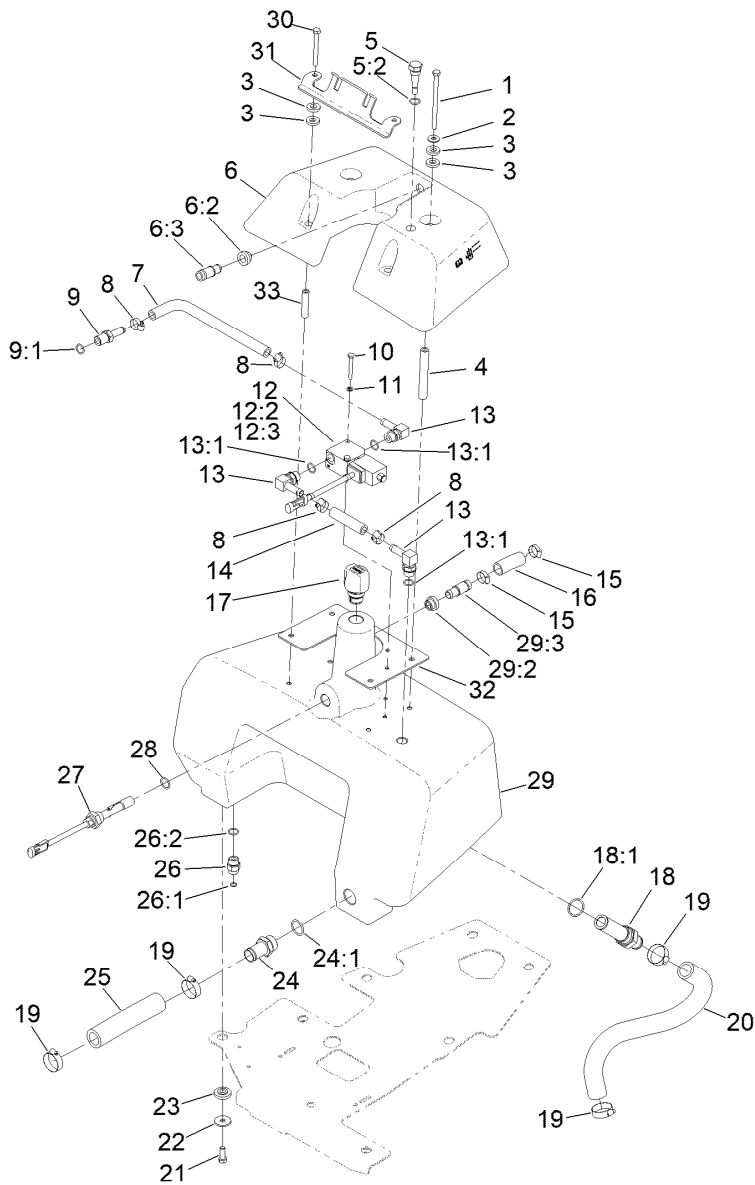

Hydraulic Reservoir and Leak Detector Assembly (continued)

<i>Ref.</i>	<i>Part Number</i>	<i>Qty.</i>	<i>Description</i>	<i>Ref.</i>	<i>Part Number</i>	<i>Qty.</i>	<i>Description</i>
30	322-14	2	Screw-HH	32	145-4594-03	1	Plate-Tank
31	121-2564	1	Bracket	33	145-4598	2	Spacer-Tube, Short