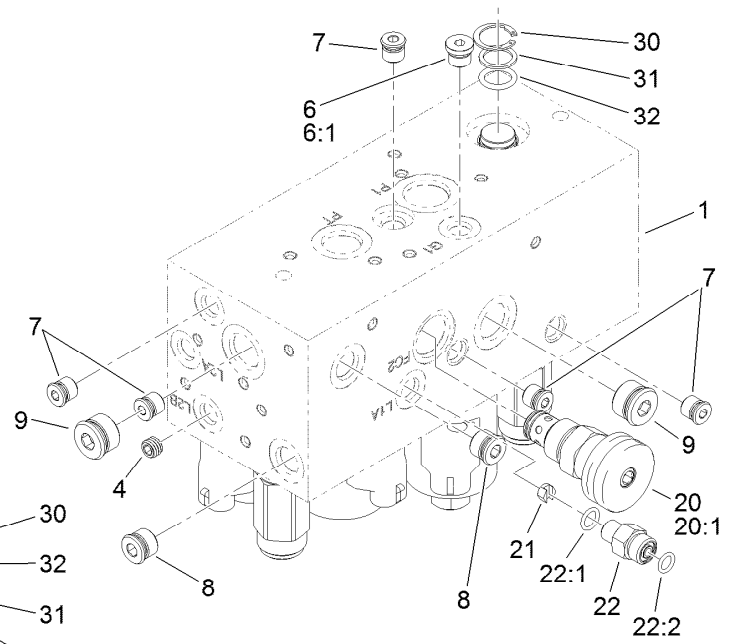

● Not serviced separately

Steering Cylinder and Center Lift Cylinder Assembly

Ref.	Part Number	Qty.	Description	Ref.	Part Number	Qty.	Description
1	322-3	1	Screw-HH	11:1	237-78	1	O-Ring
2	3256-23	1	Washer-Plain	11:2	237-21	1	O-Ring
3	131-4307	1	Pin	12	3256-28	1	Washer-Flat
4	3296-29	1	Nut-Lock, NI	13	3217-12	1	Nut-Hex
5	340-92	1	Fitting-Straight	14	132-3777	1	Steering Cylinder ASM
5:1	237-78	1	O-Ring	14:1	132-6964	1	Seal Kit
5:2	237-21	1	O-Ring	14:2	302-5	1	Fitting-Grease
7	145-4569	1	HYD Cylinder ASM	15	84-5300	1	Nut-Jam
8	283-8	1	Pin-Clevis	16	107-2553	1	Rod End ASM
9	112-1491	1	Pin-Cotter	16:2	32136-2	1	Nut-SHH
10	340-103	1	Fitting-HYD, 45 DEG	16:4	106-6896	1	Seal
10:1	237-78	1	O-Ring	16:5	302-5	1	Fitting-Grease
10:2	237-21	1	O-Ring	17	3256-27	1	Washer-Flat
11	340-132	2	Fitting-Elbow, 90 DEG	18	3220-6	2	Nut-Jam

Hydraulic Cylinder Assembly No. 145-4569

<i>Ref.</i>	<i>Part Number</i>	<i>Qty.</i>	<i>Description</i>
1	302-58	1	Fitting-Straight
2	132-9516	1	Seal Kit

Hydraulic Manifold Assembly

Ref.	Part Number	Qty.	Description	Ref.	Part Number	Qty.	Description
1	340-92	1	Fitting-Straight	8	100-5616	1	Fitting
1:1	237-78	1	O-Ring	9	354-79	1	Cap-Dust
1:2	237-21	1	O-Ring	10	340-142	1	Fitting-Elbow, 90 DEG
2	112-0289	1	Manifold ASM (With Backlap)	10:1	237-58	1	O-Ring
3	340-7	2	Fitting-Straight	10:2	237-81	1	O-Ring
3:1	237-65	1	O-Ring	11	340-77	1	Fitting-Elbow, 90 DEG
3:2	237-80	1	O-Ring	11:1	237-22	1	O-Ring
4	340-14	1	Fitting-HYD, 45 DEG	11:2	237-42	1	O-Ring
4:1	237-65	1	O-Ring	12	340-97	1	Fitting-Elbow, 90 DEG
4:2	237-80	1	O-Ring	12:1	237-22	1	O-Ring
5	33114-016	2	Screw-HH	12:2	237-78	1	O-Ring
6	340-98	1	Fitting-Elbow, 90 DEG	13	340-103	2	Fitting-HYD, 45 DEG
6:1	237-79	1	O-Ring	13:1	237-78	1	O-Ring
6:2	237-30	1	O-Ring	13:2	237-21	1	O-Ring
7	340-104	1	Fitting-Tee	14	340-132	3	Fitting-Elbow, 90 DEG
7:1	237-30	2	O-Ring	14:1	237-78	1	O-Ring
				14:2	237-21	1	O-Ring