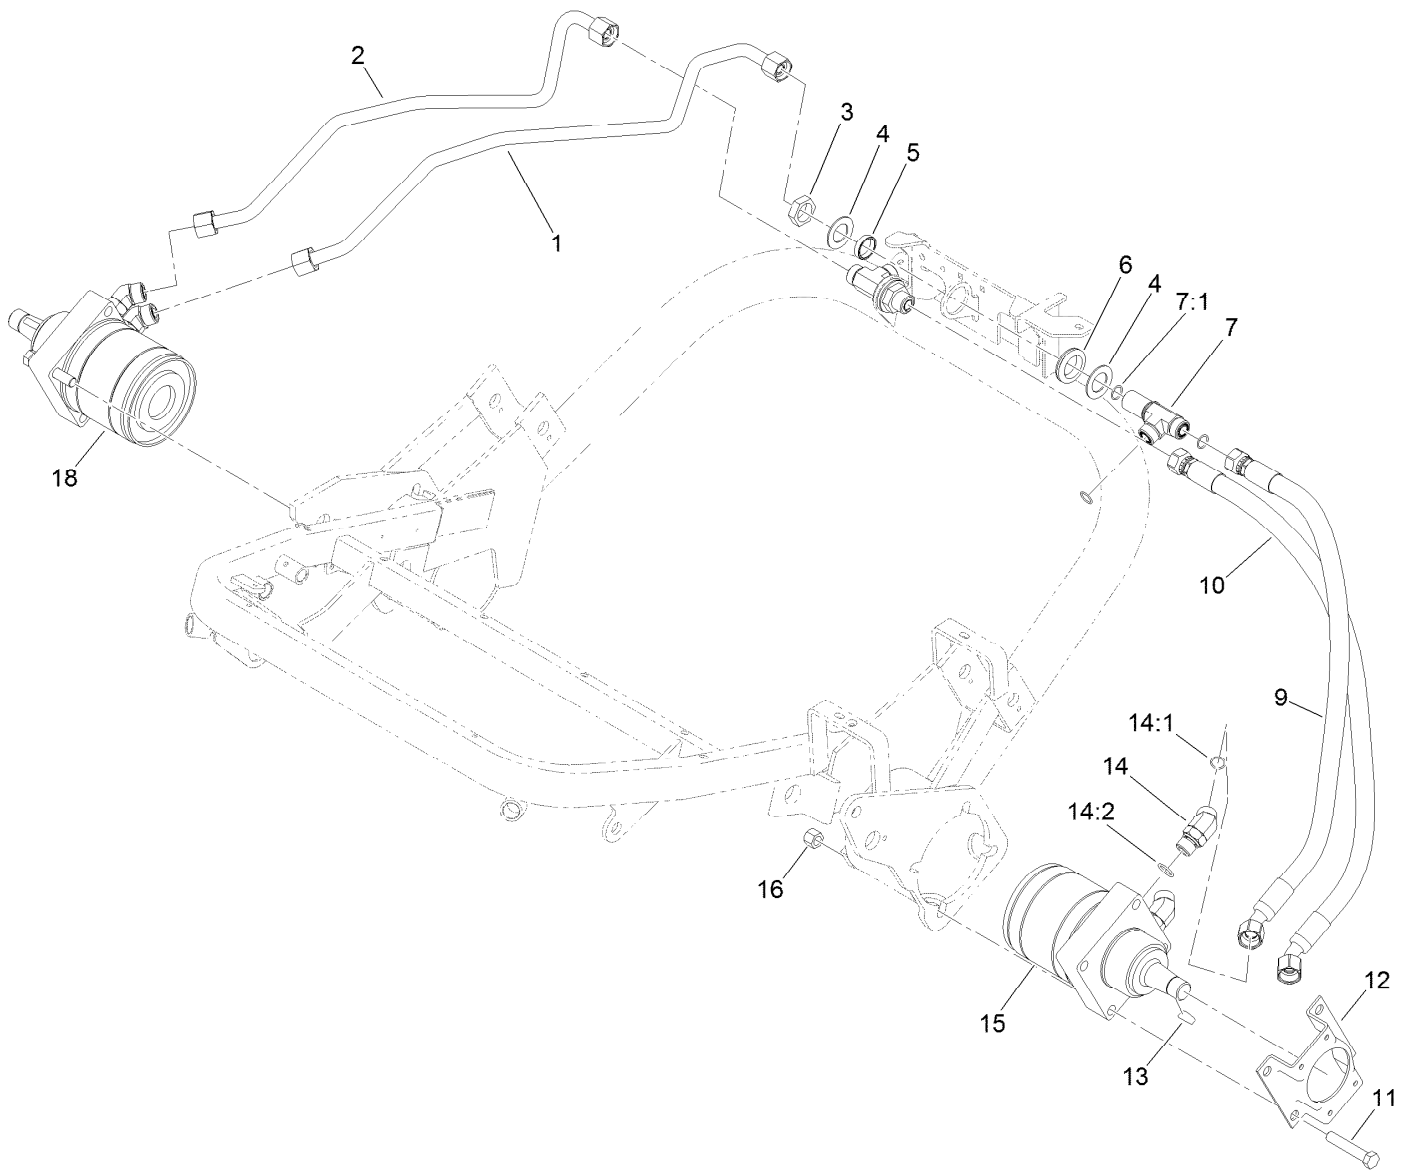

Ground Drive Assembly

<i>Ref.</i>	<i>Part Number</i>	<i>Qty.</i>	<i>Description</i>	<i>Ref.</i>	<i>Part Number</i>	<i>Qty.</i>	<i>Description</i>
1	112-0204	1	Tube-HYD	11	325-11	8	Screw-HH
2	112-0203	1	Tube-HYD	12	84-2000-0P	2	Bracket-Brake
3	340-74	2	Nut-Lock, Bulkhead	13	3257-42	2	Key-Woodruff
4	69-9010	4	Washer	14	340-14	4	Fitting-HYD, 45 DEG
5	125-1984	2	Spacer	14:1	237-65	1	O-Ring
6	240-3	2	Grommet-Rubber	14:2	237-80	1	O-Ring
7	94-5350	2	Fitting-Tee	15	110-4015	1	HYD Motor ASM (CCW)
7:1	237-65	3	O-Ring	16	3296-23	8	Nut-Lock, NI
9	138-4975	1	Hose ASM-HYD HP	18	110-4016	1	HYD Motor ASM (CW)
10	105-4333	1	Hose-HYD