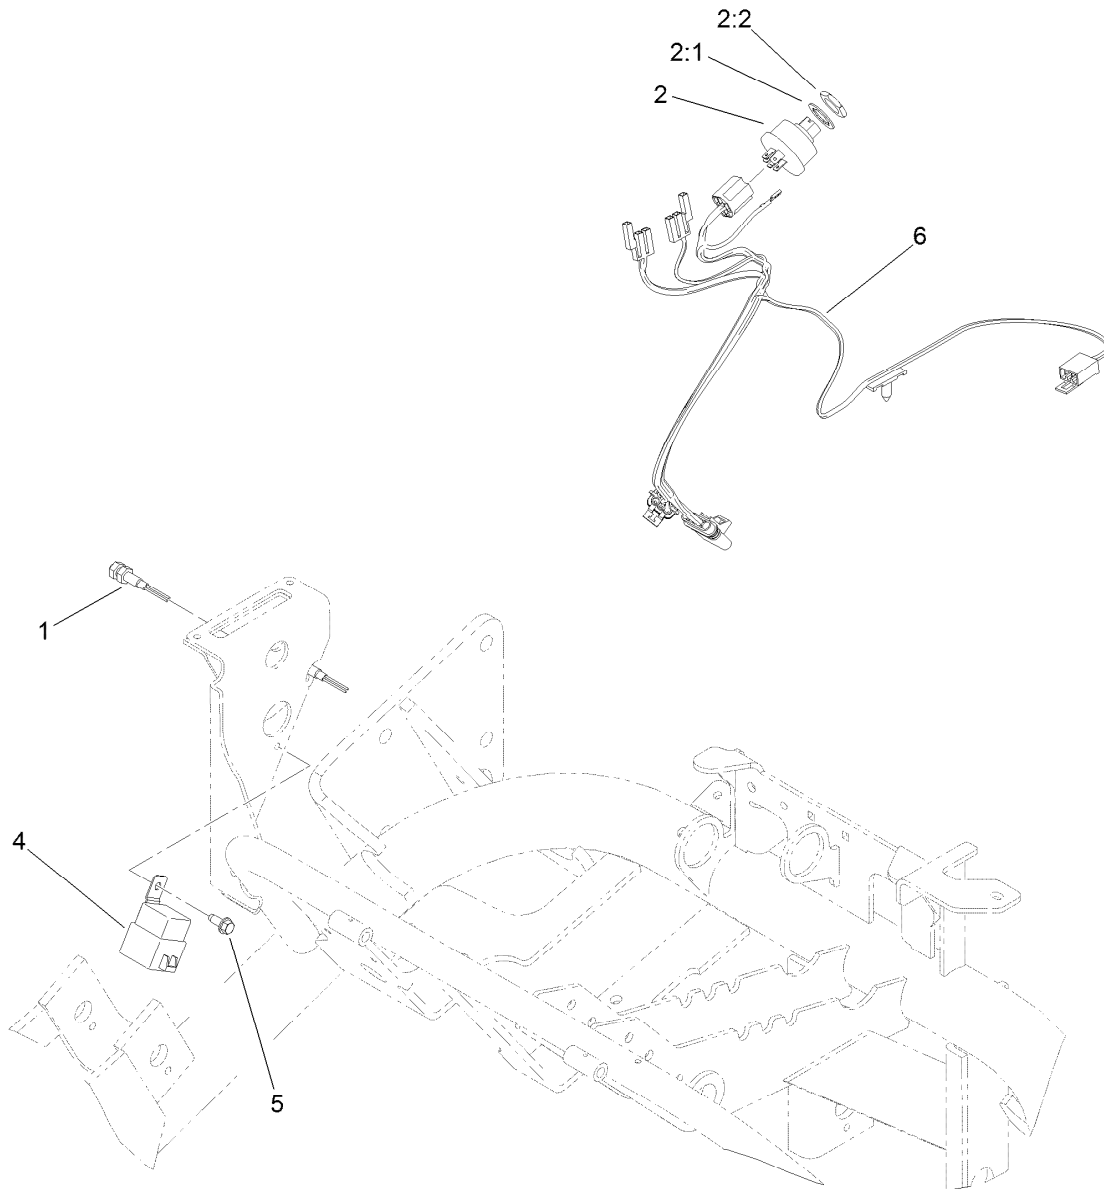

Ignition and Reed Switch Assembly

<i>Ref.</i>	<i>Part Number</i>	<i>Qty.</i>	<i>Description</i>
1	112-0278	2	Switch-Reed
2	104-2541	1	Ignition Switch ASM
2:1	218-461	1	Nut-HH
2:2	3254-5	1	Washer-Lock
4	99-7430	1	Relay-Mini
5	32144-10	1	Screw-HWH
6	108-9466	1	Harness-Wire, Seat