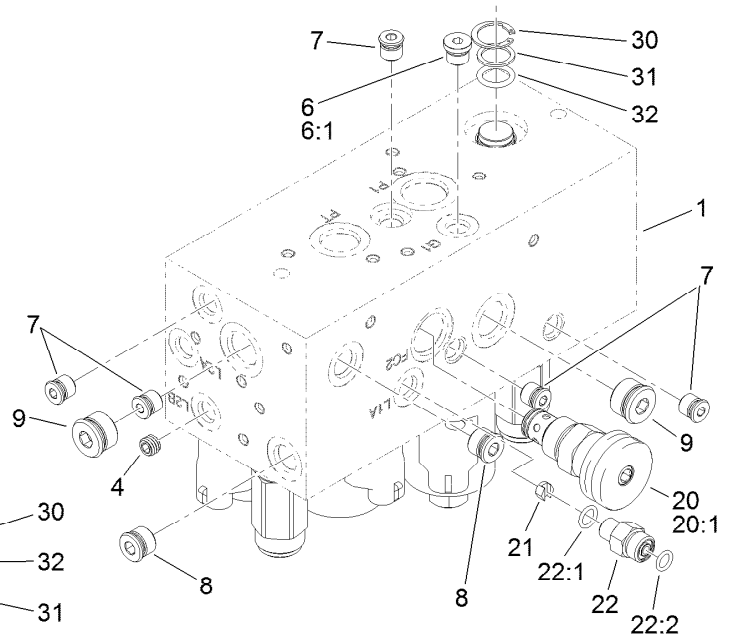

Hydraulic Manifold Assembly No. 112-0289 (continued)

Ref.	Part Number	Qty.	Description
22:2	237-21	1	O-Ring
23	105-9333	2	Coil-12Vdc
24	110-2630	2	Coil-12Vdc
25	72-4320	1	Switch-Ball
26	110-8757	1	O-Ring
27	110-8762	1	Ball-Chrome
28	112-6533	1	Pin-Dowel

Ref.	Part Number	Qty.	Description
29	112-6536	1	Spool
30	112-6532	2	Ring-Retaining
31	112-6534	2	Ring-Back Up
32	117-4606	3	O-Ring
33	110-8758	1	Handle-Spool
34	112-6531	2	Pin-Spring

● Not serviced separately