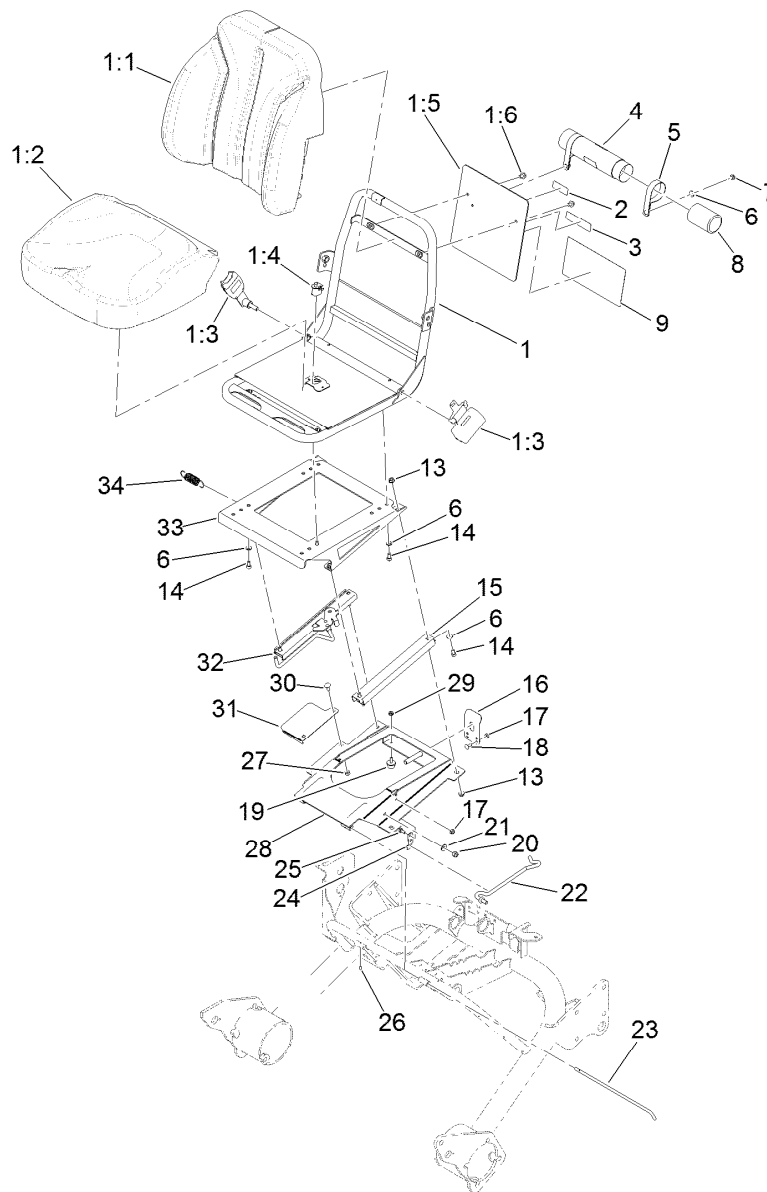

Seat Assembly

Ref.	Part Number	Qty.	Description	Ref.	Part Number	Qty.	Description
1	139-2680	1	Seat ASM	17	3296-16	4	Nut-Lock, NI
1:1	145-0083	1	Cover-Seat, Back	18	3229-1	2	Screw-CARR
1:2	145-0084	1	Cover-Seat, Bottom	19	1-523420	2	Bumper
1:3	139-2707	1	Seat Belt Kit	20	3296-39	1	Nut-Lock, NI
1:4	82-2190	1	Switch-Bail	21	3256-24	1	Washer-Flat
1:5	139-2701	1	Plate-Decal	22	106-4643	1	Rod-Prop, Seat
1:6	3234-30	2	Screw-HHF	23	105-0483	1	Rod-Pivot, Seat
2	93-6686	1	Decal-Oil, HYD	24	68-5310	1	Clip-Rod, Prop
3	133-8062	1	Decal-Arrestor, Spark	25	321-3	2	Screw-HH
4	104-7050	1	Tube-Manual	26	32121-7	1	Pin-Roll, Slotted
5	2412-133	2	Clamp-R	27	3296-29	2	Nut-Lock, NI
6	3256-23	10	Washer-Plain	28	105-0464-03	1	Plate-Seat
7	32104-82	2	Screw-HHF	29	32128-33	2	Nut-HF
8	104-7048	1	Cap-Housing	30	3230-1	2	Bolt-CARR
9	139-2725	1	Decal-Service	31	105-8284-03	1	Shield-Valve
13	32128-25	8	Nut-HF	32	105-8265	1	Adjuster-Seat
14	3274-12	8	Screw-HSH	33	105-0466-03	1	Plate-Seat, Upper
15	51-0780	1	Slider-Seat	34	88-6330	1	Spring-Extension
16	66-2630	1	Latch-Seat